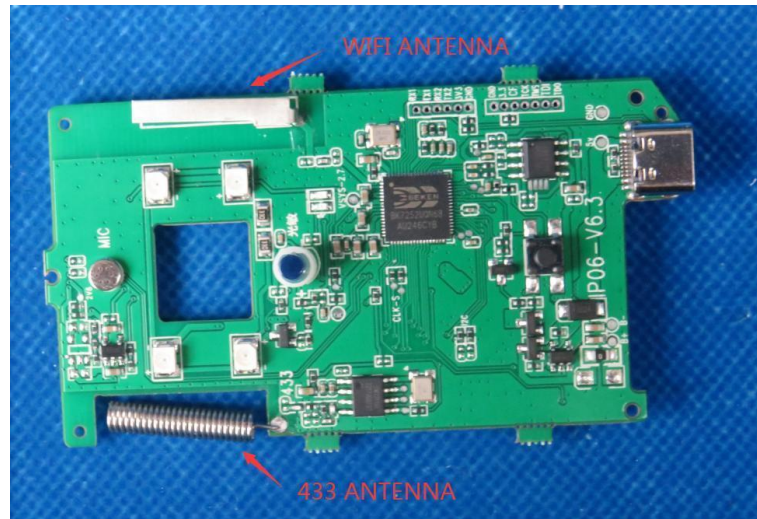

Product Name: Video doorbell

Model No.: WF001

EUT Constructional Details

Internal Photo

-----End-----