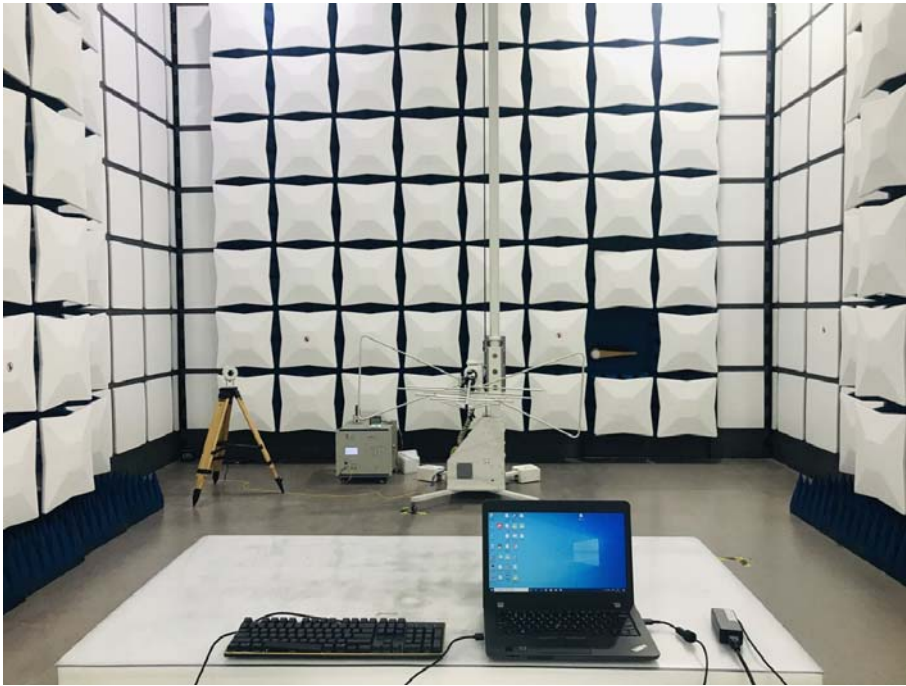

Test model: **SK-653-GKTL1-US**
Radiated Emission

Conducted Power Line Emission test