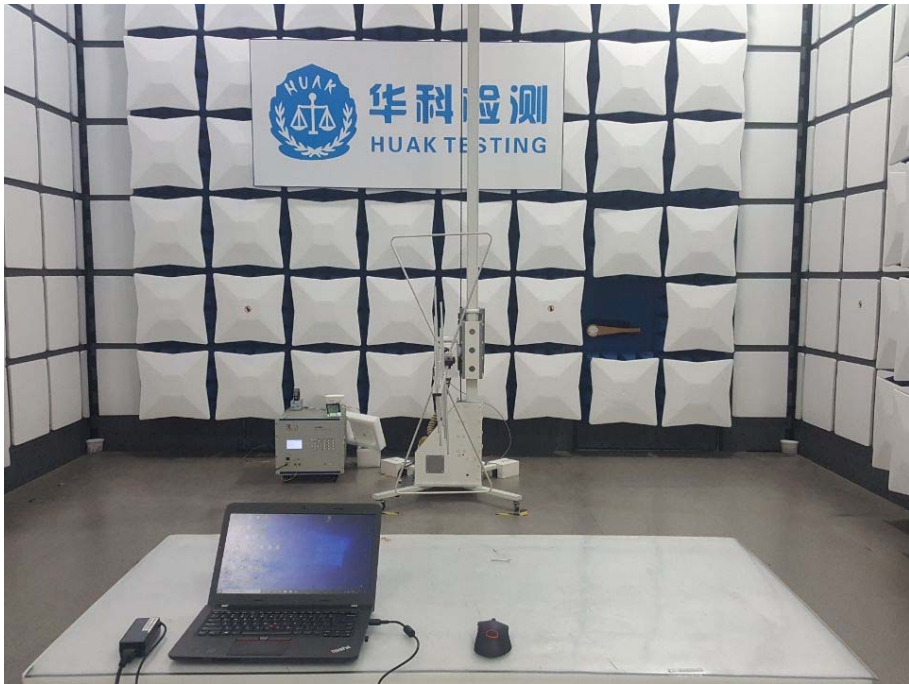

Test model: **MM-731-KKOH1**  
Radiated Emission

Conducted Power Line Emission test