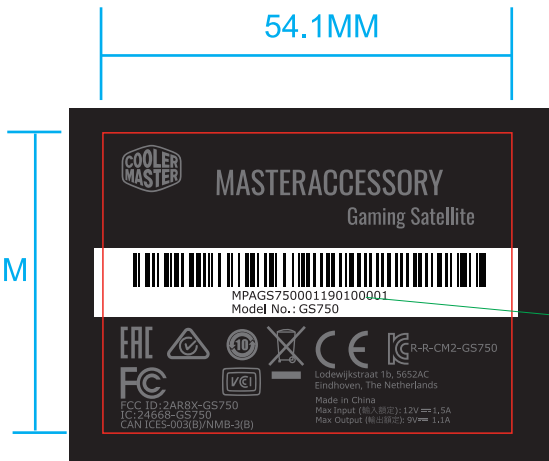

Label Here

REV	DESCRIPTION	Section	Engineer	Checked	Date

字體 : Verdana Regular
字號 : 4.5pt

S/N 編碼規則:

Pantone Coolgray 9C

Pantone Black C

1. 材質: 100g合成紙
2. 印刷色: Pantone Black C+Pantone Coolgray 9C
3. 上光: 啞膠
4. 尺寸: 54.1*39.7MM
5. 公差: ±0.5mm

DRAWN 李艷玲	General tolerance: At least --- Less than			COOLER MASTER CO., LTD.
	DATE 2019/01/18	ENGINEER		
DATE	CHECKED	10 ~ 30 ± 0.5	Part Name	
DATE	APPROVAL	30 ~ ± 1	348012810-GP	
Sheet-of 1/1	Unit mm	Scale 1:1	Size A4	File Name
			GAMING SATELLITE-安裝貼紙-A1	