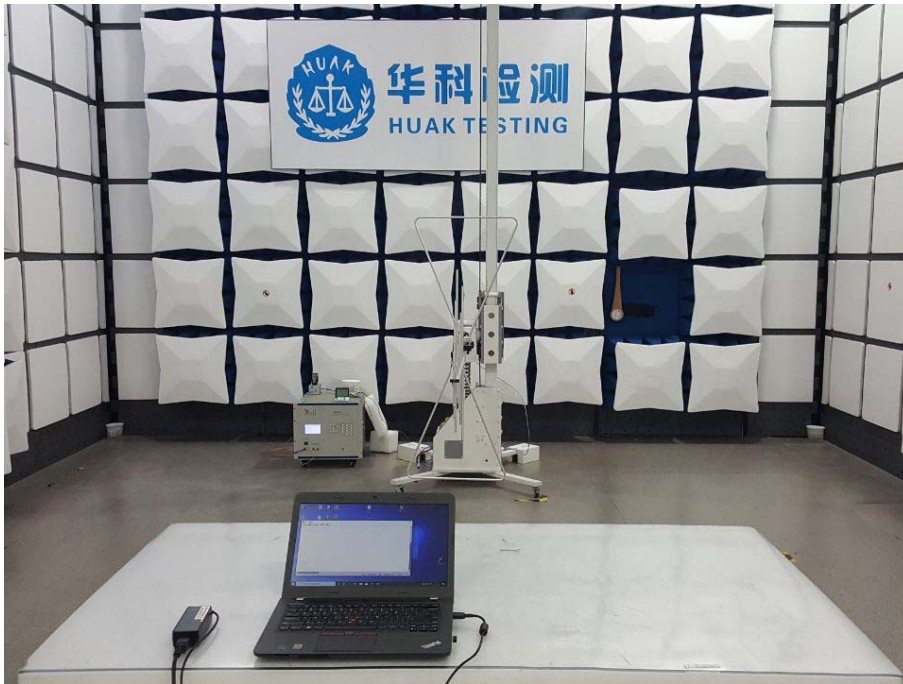

Test model: **CK-721-D**
Radiated Emission

Conducted Power Line Emission test