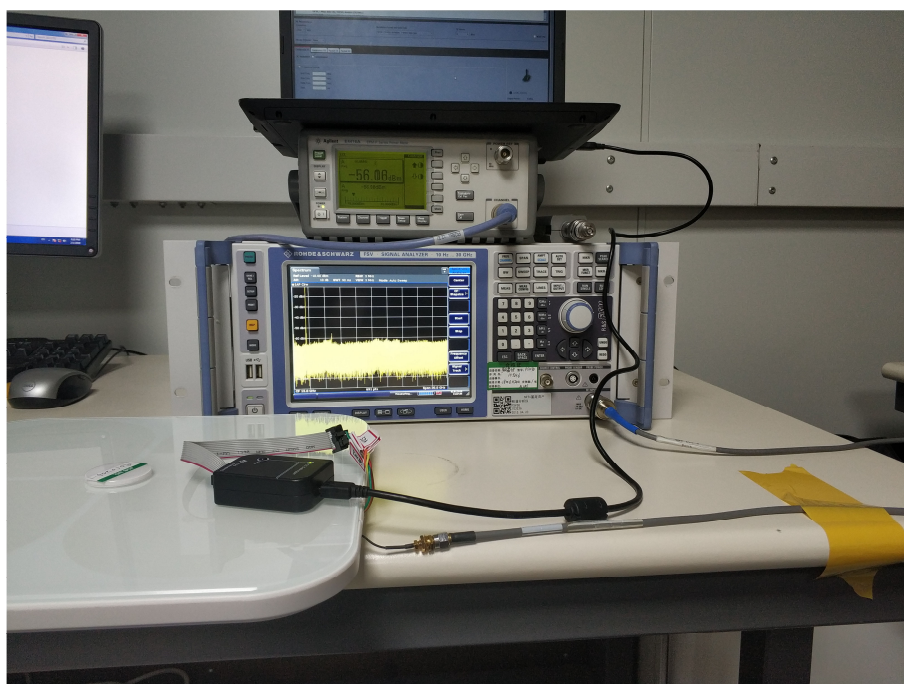

TEST SETUP

RF Conducted Test setup (BLE)

Spurious Radiated Emissions Test setup (below 1GHz)

Spurious Radiated Emissions Test setup (1GHz~25GHz)

---End the Report---