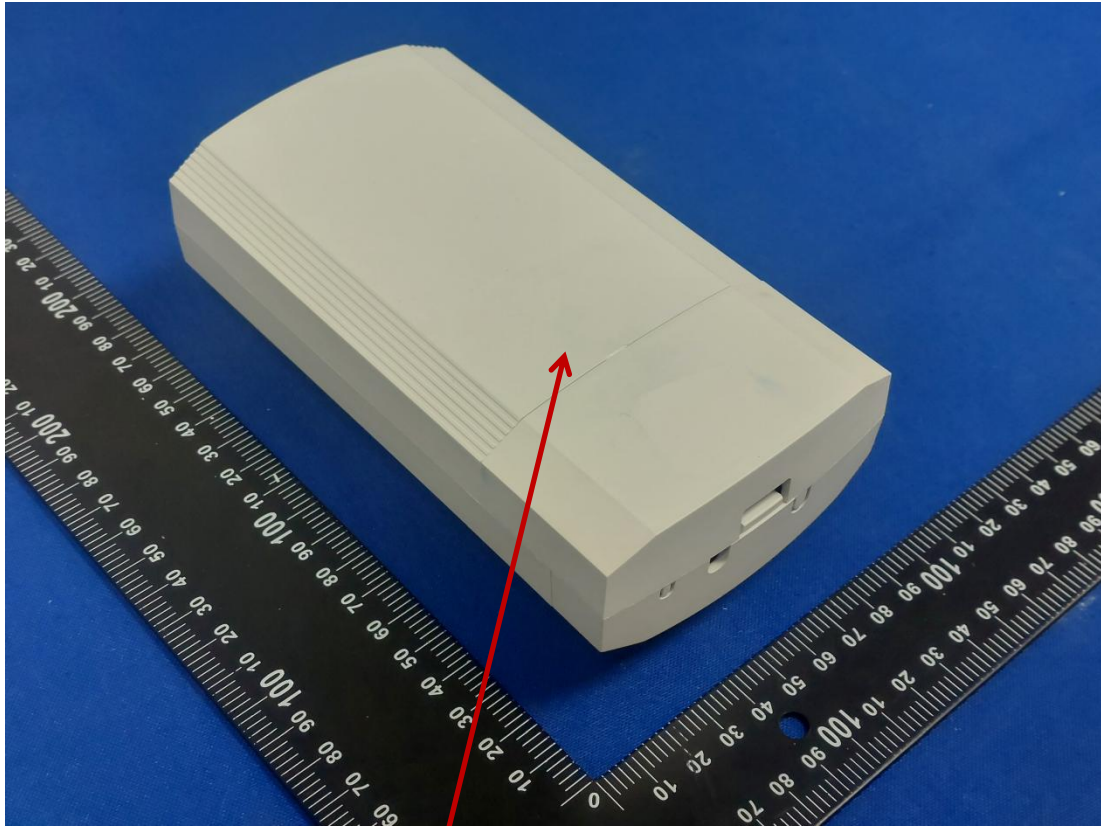

Lable:

Name: 5.8G 900Mbps Outdoor CPE  
PoE IN: 24V  $\pm$ 0.5A  
FCC ID: 2AR8Q-UBG3  
Password: admin/admin  
Master CPE IP: 192.168.188.253  
Slave CPE IP: 192.168.188.100

XXXXXXXXXXXXXXXX

CE 10 MADE IN CHINA