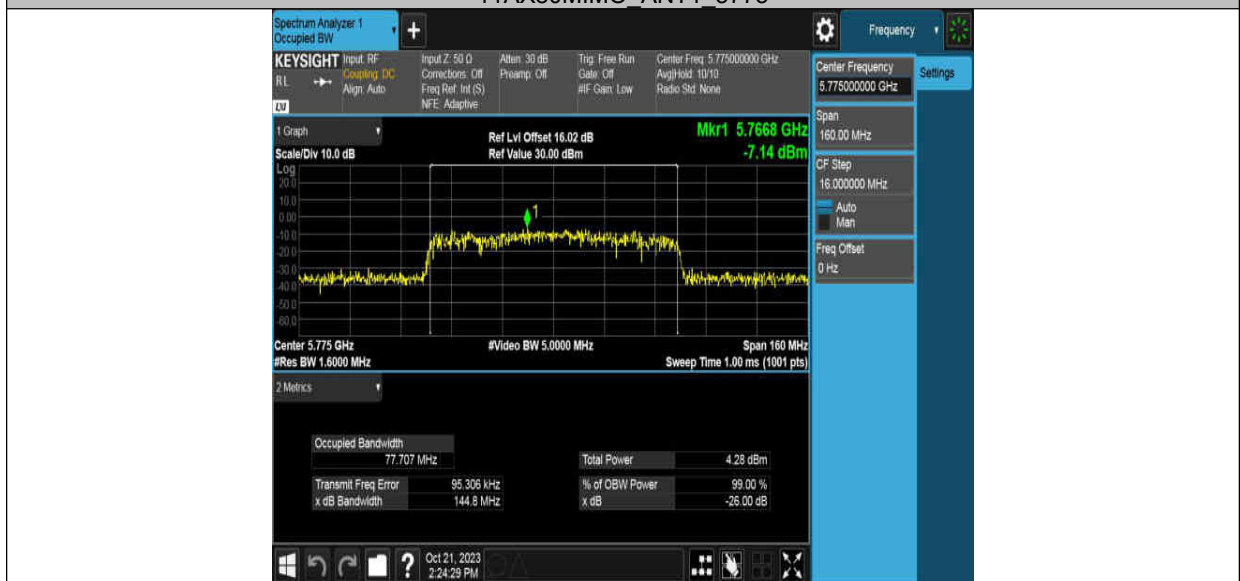

11AX80MIMO ANT1 5775

26dB Bandwidth: