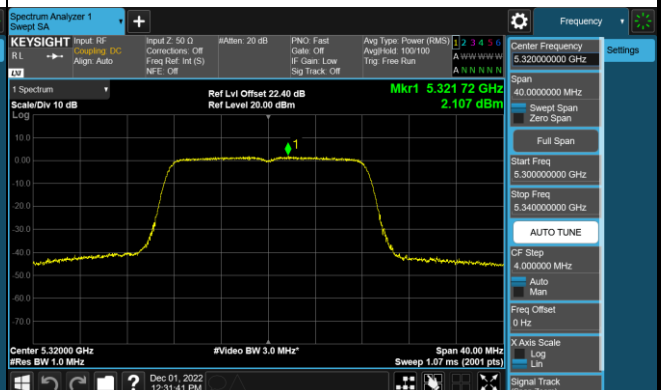

Channel 106 (5530MHz)

Channel 122 (5610MHz)

Channel 138 (5690MHz)

Channel 155 (5775MHz)

802.11a Power Spectral Density - Ant 1

Channel 36 (5180MHz)

Channel 44 (5220MHz)

Channel 48 (5240MHz)

Channel 52 (5260MHz)

Channel 60 (5300MHz)

Channel 64 (5320MHz)

802.11n-HT20 Power Spectral Density - Ant 1

Channel 36 (5180MHz)

Channel 44 (5220MHz)

Channel 48 (5240MHz)

Channel 52 (5260MHz)