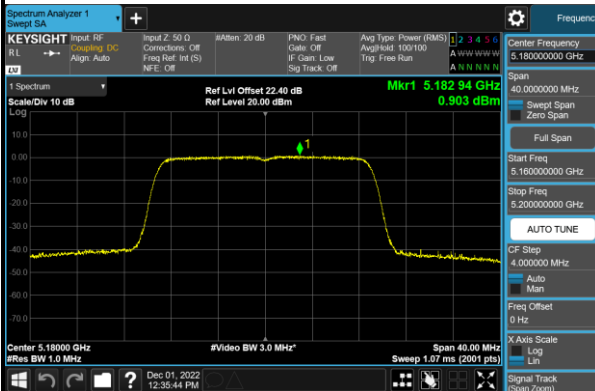

Channel 52 (5260MHz)

Channel 60 (5300MHz)

Channel 64 (5320MHz)

802.11n-HT20 Power Spectral Density - Ant 1

Channel 36 (5180MHz)

Channel 44 (5220MHz)

Channel 48 (5240MHz)

Channel 52 (5260MHz)