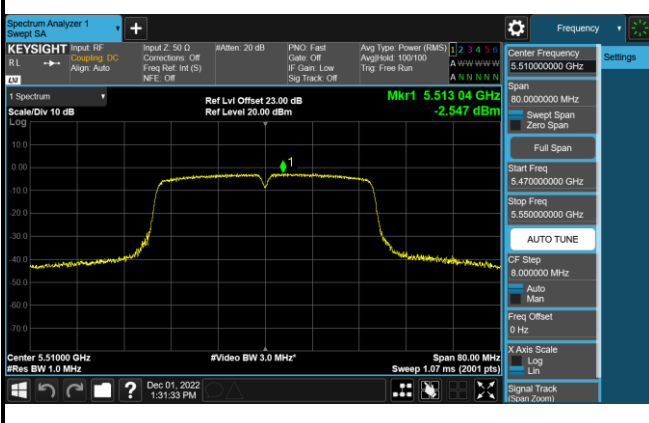

Channel 46 (5230MHz)

Channel 54 (5270MHz)

Channel 62 (5310MHz)

Channel 102 (5510MHz)

Channel 110 (5550MHz)

802.11ac-VHT80 Power Spectral Density - Ant 0

Channel 42 (5210MHz)

Channel 58 (5290MHz)

Channel 106 (5530MHz)

Channel 122 (5610MHz)

Channel 138 (5690MHz)

Channel 155 (5775MHz)

802.11a Power Spectral Density - Ant 1

Channel 36 (5180MHz)

Channel 44 (5220MHz)

Channel 48 (5240MHz)