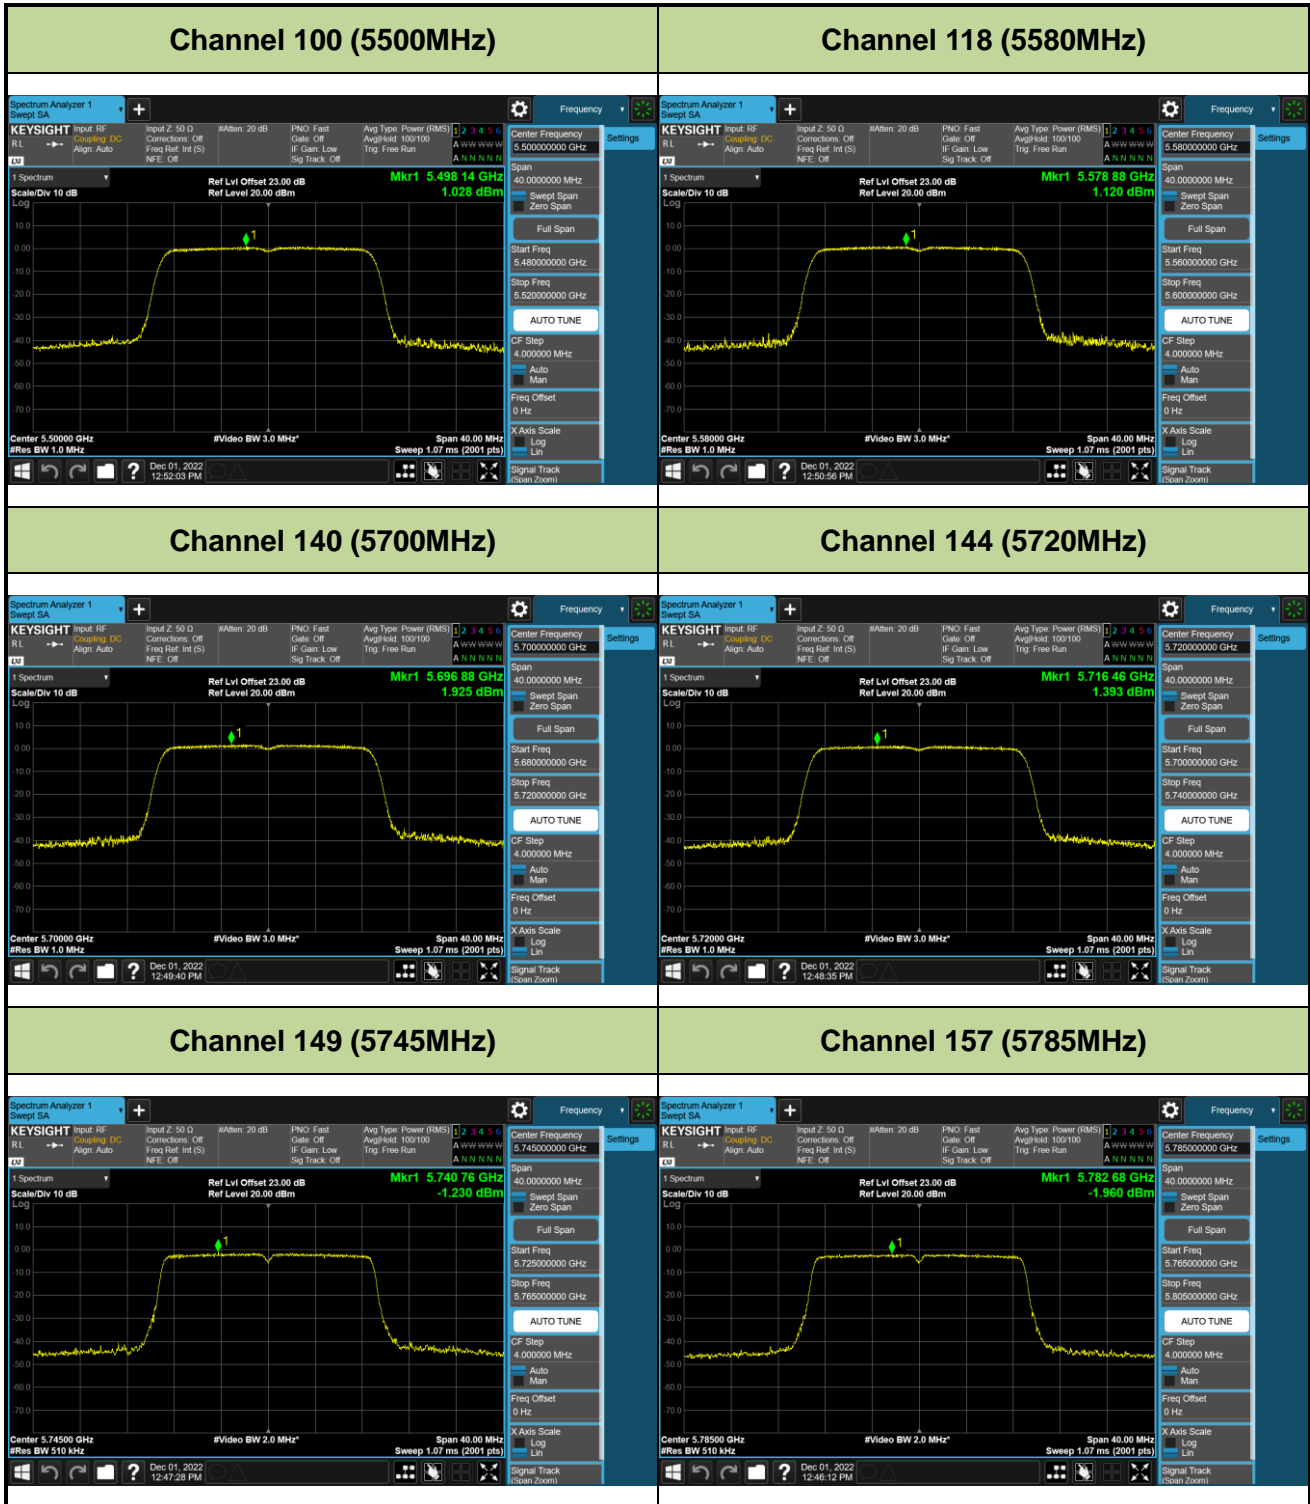

802.11a Power Spectral Density - Ant 0

Channel 36 (5180MHz)

Channel 44 (5220MHz)

Channel 48 (5240MHz)

Channel 52 (5260MHz)

Channel 60 (5300MHz)

Channel 64 (5320MHz)

802.11n-HT20 Power Spectral Density - Ant 0

Channel 36 (5180MHz)

Channel 44 (5220MHz)

Channel 48 (5240MHz)

Channel 52 (5260MHz)

Channel 60 (5300MHz)

Channel 64 (5320MHz)

802.11n-HT40 Power Spectral Density - Ant 0

Channel 38 (5190MHz)

Channel 46 (5230MHz)

Channel 54 (5270MHz)

Channel 62 (5310MHz)

Channel 102 (5510MHz)

Channel 110 (5550MHz)

802.11ac-VHT80 Power Spectral Density - Ant 0

Channel 42 (5210MHz)

Channel 58 (5290MHz)

Channel 106 (5530MHz)

Channel 122 (5610MHz)

Channel 138 (5690MHz)

Channel 155 (5775MHz)

802.11a Power Spectral Density - Ant 1

Channel 36 (5180MHz)

Channel 44 (5220MHz)

Channel 48 (5240MHz)