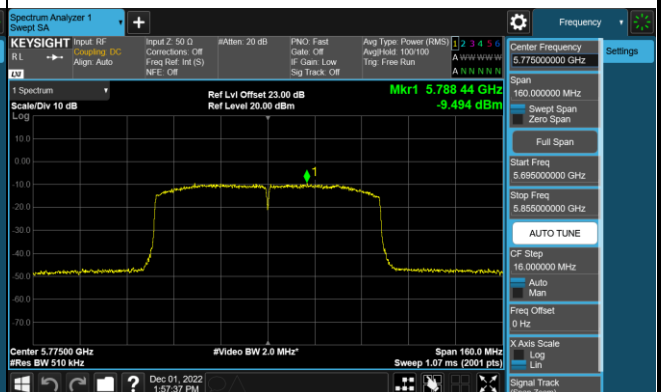

Channel 106 (5530MHz)

Channel 122 (5610MHz)

Channel 138 (5690MHz)

Channel 155 (5775MHz)

802.11a Power Spectral Density - Ant 1

Channel 36 (5180MHz)

Channel 44 (5220MHz)

Channel 48 (5240MHz)

Channel 52 (5260MHz)

Channel 60 (5300MHz)

Channel 64 (5320MHz)

802.11n-HT20 Power Spectral Density - Ant 1

Channel 36 (5180MHz)

Channel 44 (5220MHz)

Channel 48 (5240MHz)

Channel 52 (5260MHz)