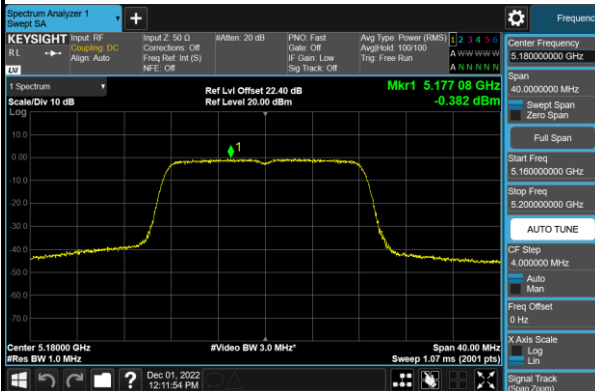

802.11a Power Spectral Density - Ant 0

Channel 36 (5180MHz)

Channel 44 (5220MHz)

Channel 48 (5240MHz)

Channel 52 (5260MHz)

Channel 60 (5300MHz)

Channel 64 (5320MHz)

802.11n-HT20 Power Spectral Density - Ant 0