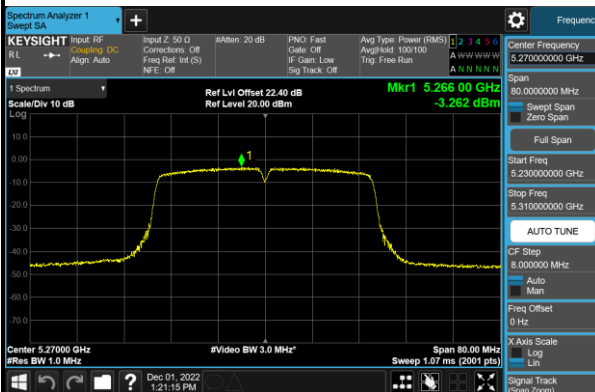

Channel 60 (5300MHz)

Channel 64 (5320MHz)

802.11n-HT40 Power Spectral Density - Ant 1

Channel 38 (5190MHz)

Channel 46 (5230MHz)

Channel 54 (5270MHz)

Channel 62 (5310MHz)

Channel 102 (5510MHz)

Channel 110 (5550MHz)