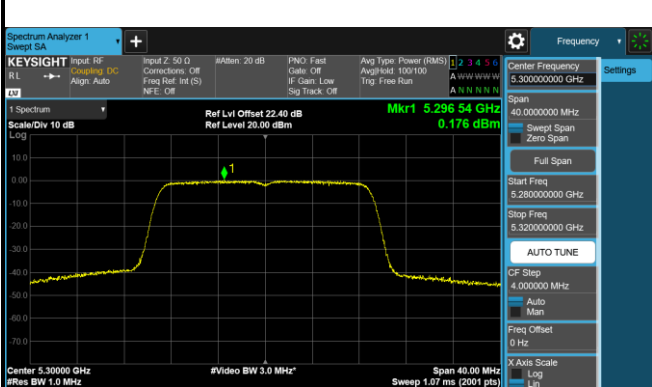

Channel 36 (5180MHz)

Channel 44 (5220MHz)

Channel 48 (5240MHz)

Channel 52 (5260MHz)

Channel 60 (5300MHz)

Channel 64 (5320MHz)

802.11n-HT40 Power Spectral Density - Ant 0

Channel 38 (5190MHz)

Channel 46 (5230MHz)

Channel 54 (5270MHz)

Channel 62 (5310MHz)

Channel 102 (5510MHz)

Channel 110 (5550MHz)

802.11ac-VHT80 Power Spectral Density - Ant 0

Channel 42 (5210MHz)

Channel 58 (5290MHz)