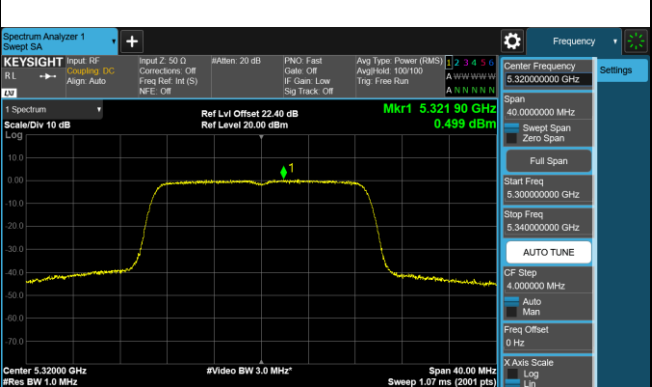

Channel 36 (5180MHz)

Channel 44 (5220MHz)

Channel 48 (5240MHz)

Channel 52 (5260MHz)

Channel 60 (5300MHz)

Channel 64 (5320MHz)

802.11n-HT40 Power Spectral Density - Ant 0

Channel 38 (5190MHz)

Channel 46 (5230MHz)

Channel 54 (5270MHz)

Channel 62 (5310MHz)

Channel 102 (5510MHz)

Channel 110 (5550MHz)

802.11ac-VHT80 Power Spectral Density - Ant 0

Channel 42 (5210MHz)

Channel 58 (5290MHz)