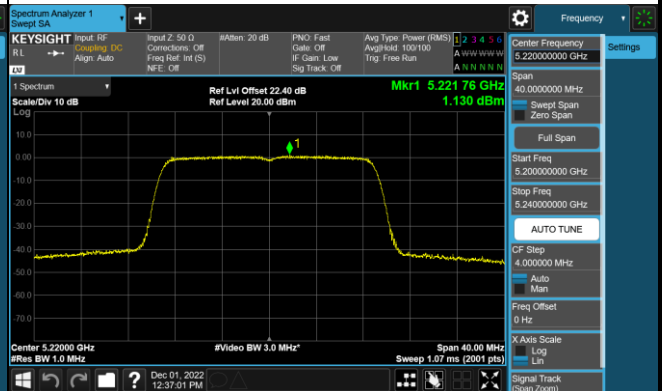

Channel 52 (5260MHz)

Channel 60 (5300MHz)

Channel 64 (5320MHz)

802.11n-HT20 Power Spectral Density - Ant 1

Channel 36 (5180MHz)

Channel 44 (5220MHz)

Channel 48 (5240MHz)

Channel 52 (5260MHz)