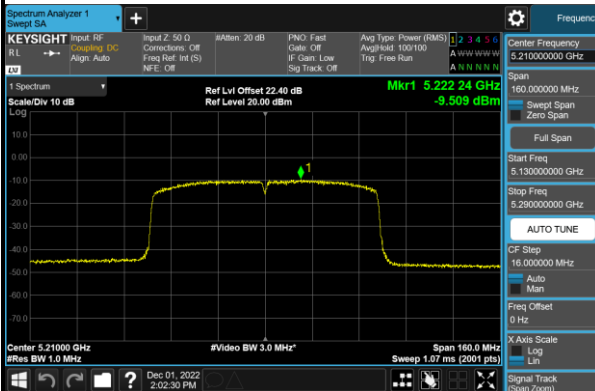

Channel 46 (5230MHz)

Channel 54 (5270MHz)

Channel 62 (5310MHz)

Channel 102 (5510MHz)

Channel 110 (5550MHz)

802.11ac-VHT80 Power Spectral Density - Ant 0

Channel 42 (5210MHz)

Channel 58 (5290MHz)