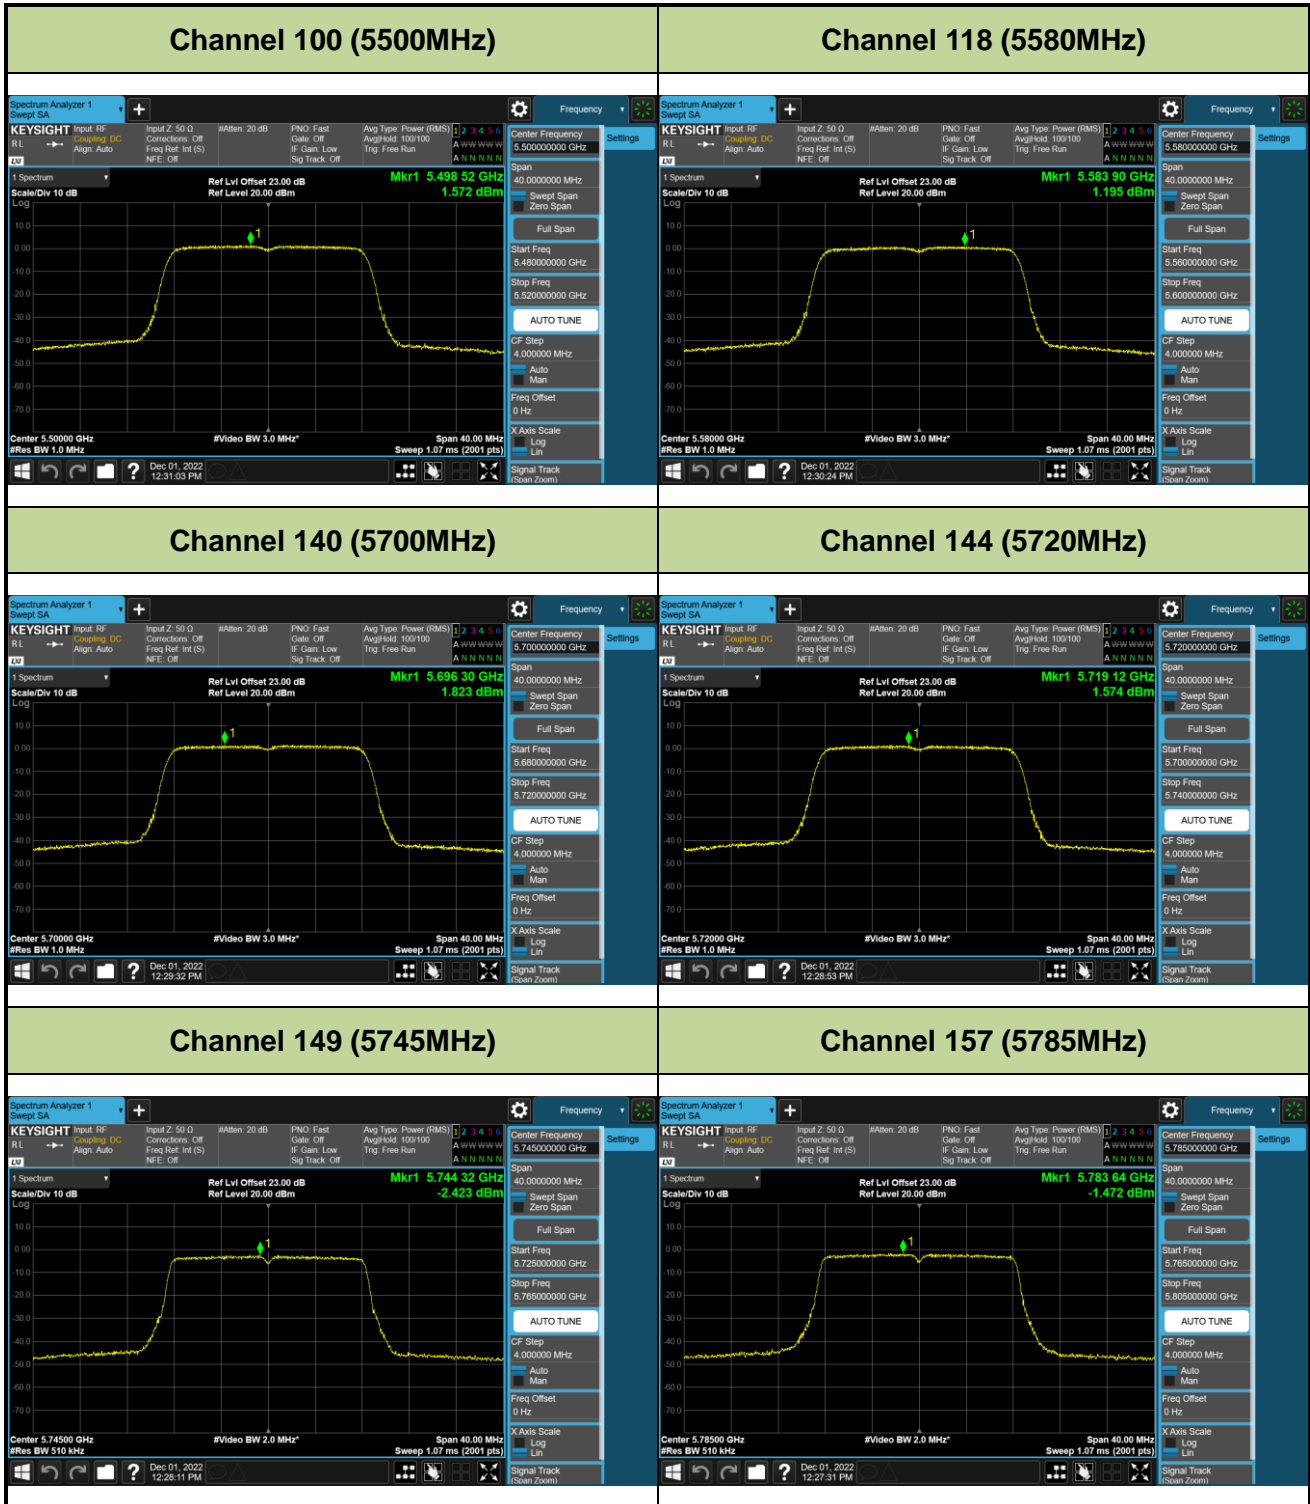

Channel 46 (5230MHz)

Channel 54 (5270MHz)

Channel 62 (5310MHz)

Channel 102 (5510MHz)

Channel 110 (5550MHz)

802.11ac-VHT80 Power Spectral Density - Ant 0

Channel 42 (5210MHz)

Channel 58 (5290MHz)

Channel 106 (5530MHz)

Channel 122 (5610MHz)

Channel 138 (5690MHz)

Channel 155 (5775MHz)

802.11a Power Spectral Density - Ant 1

Channel 36 (5180MHz)

Channel 44 (5220MHz)

Channel 48 (5240MHz)

Channel 52 (5260MHz)

Channel 60 (5300MHz)

Channel 64 (5320MHz)

802.11n-HT20 Power Spectral Density - Ant 1

Channel 36 (5180MHz)

Channel 44 (5220MHz)

Channel 48 (5240MHz)

Channel 52 (5260MHz)

Channel 60 (5300MHz)

Channel 64 (5320MHz)

802.11n-HT40 Power Spectral Density - Ant 1

Channel 38 (5190MHz)

Channel 46 (5230MHz)

Channel 54 (5270MHz)

Channel 62 (5310MHz)

Channel 102 (5510MHz)