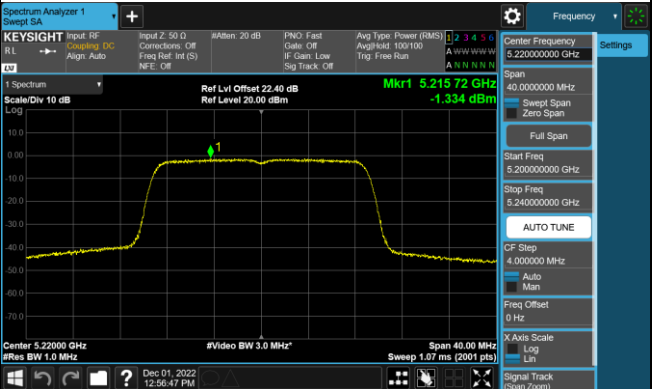

802.11a Power Spectral Density - Ant 0

Channel 36 (5180MHz)

Channel 44 (5220MHz)

Channel 48 (5240MHz)

Channel 52 (5260MHz)

Channel 60 (5300MHz)

Channel 64 (5320MHz)

802.11n-HT20 Power Spectral Density - Ant 0

Channel 36 (5180MHz)

Channel 44 (5220MHz)

Channel 48 (5240MHz)

Channel 52 (5260MHz)

Channel 60 (5300MHz)

Channel 64 (5320MHz)

802.11n-HT40 Power Spectral Density - Ant 0

Channel 38 (5190MHz)