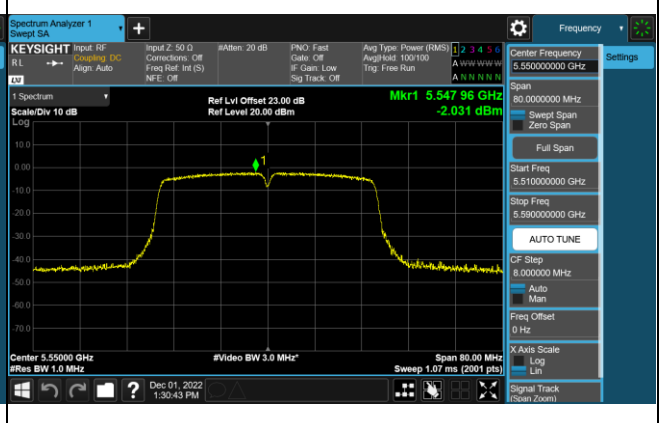

Channel 46 (5230MHz)

Channel 54 (5270MHz)

Channel 62 (5310MHz)

Channel 102 (5510MHz)

Channel 110 (5550MHz)

802.11ac-VHT80 Power Spectral Density - Ant 0

Channel 42 (5210MHz)

Channel 58 (5290MHz)