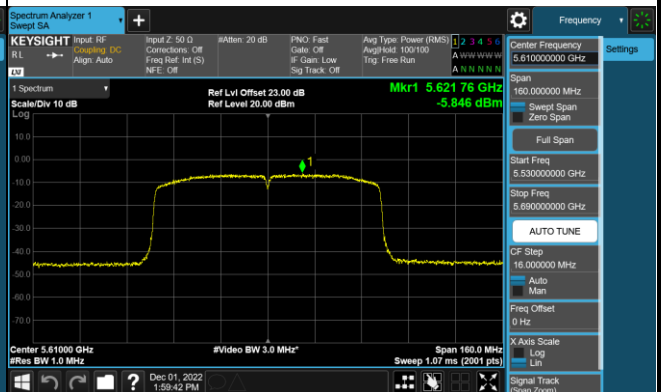

Channel 46 (5230MHz)

Channel 54 (5270MHz)

Channel 62 (5310MHz)

Channel 102 (5510MHz)

Channel 110 (5550MHz)

802.11ac-VHT80 Power Spectral Density - Ant 0

Channel 42 (5210MHz)

Channel 58 (5290MHz)

Channel 106 (5530MHz)

Channel 122 (5610MHz)

Channel 138 (5690MHz)

Channel 155 (5775MHz)

802.11a Power Spectral Density - Ant 1

Channel 36 (5180MHz)

Channel 44 (5220MHz)

Channel 48 (5240MHz)