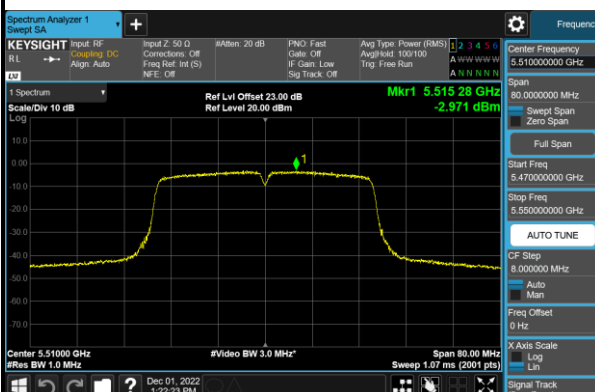

Channel 60 (5300MHz)

Channel 64 (5320MHz)

802.11n-HT40 Power Spectral Density - Ant 1

Channel 38 (5190MHz)

Channel 46 (5230MHz)

Channel 54 (5270MHz)

Channel 62 (5310MHz)

Channel 102 (5510MHz)

Channel 110 (5550MHz)