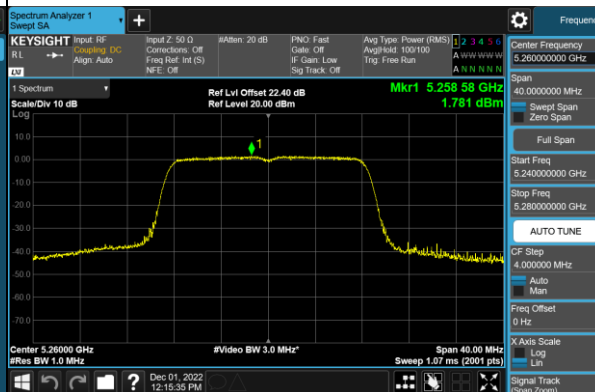

802.11a Power Spectral Density - Ant 0

Channel 36 (5180MHz)

Channel 44 (5220MHz)

Channel 48 (5240MHz)

Channel 52 (5260MHz)

Channel 60 (5300MHz)

Channel 64 (5320MHz)

802.11n-HT20 Power Spectral Density - Ant 0