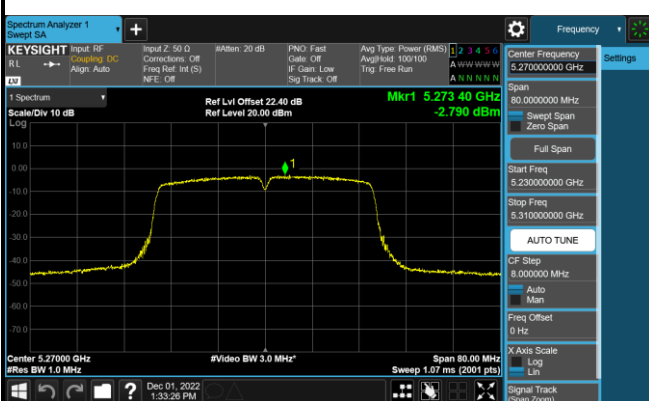

Channel 36 (5180MHz)

Channel 44 (5220MHz)

Channel 48 (5240MHz)

Channel 52 (5260MHz)

Channel 60 (5300MHz)

Channel 64 (5320MHz)

802.11n-HT40 Power Spectral Density - Ant 0

Channel 38 (5190MHz)

Channel 46 (5230MHz)

Channel 54 (5270MHz)

Channel 62 (5310MHz)

Channel 102 (5510MHz)

Channel 110 (5550MHz)

802.11ac-VHT80 Power Spectral Density - Ant 0

Channel 42 (5210MHz)

Channel 58 (5290MHz)