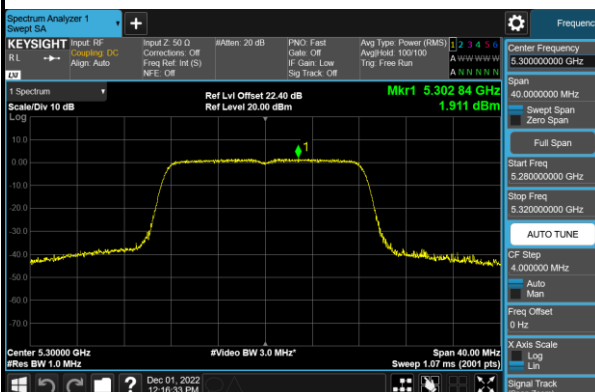

802.11a Power Spectral Density - Ant 0

Channel 36 (5180MHz)

Channel 44 (5220MHz)

Channel 48 (5240MHz)

Channel 52 (5260MHz)

Channel 60 (5300MHz)

Channel 64 (5320MHz)

802.11n-HT20 Power Spectral Density - Ant 0