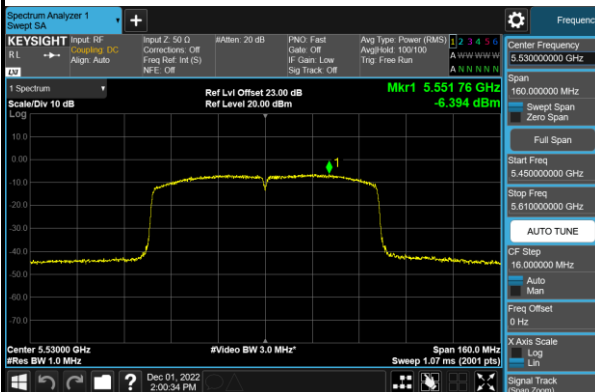

Channel 46 (5230MHz)

Channel 54 (5270MHz)

Channel 62 (5310MHz)

Channel 102 (5510MHz)

Channel 110 (5550MHz)

802.11ac-VHT80 Power Spectral Density - Ant 0

Channel 42 (5210MHz)

Channel 58 (5290MHz)

Channel 106 (5530MHz)

Channel 122 (5610MHz)

Channel 138 (5690MHz)

Channel 155 (5775MHz)

802.11a Power Spectral Density - Ant 1

Channel 36 (5180MHz)

Channel 44 (5220MHz)

Channel 48 (5240MHz)