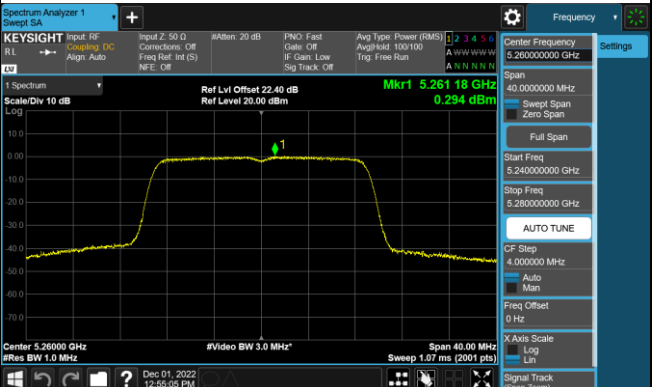

802.11a Power Spectral Density - Ant 0

Channel 36 (5180MHz)

Channel 44 (5220MHz)

Channel 48 (5240MHz)

Channel 52 (5260MHz)

Channel 60 (5300MHz)

Channel 64 (5320MHz)

802.11n-HT20 Power Spectral Density - Ant 0

Channel 36 (5180MHz)

Channel 44 (5220MHz)

Channel 48 (5240MHz)

Channel 52 (5260MHz)

Channel 60 (5300MHz)

Channel 64 (5320MHz)

802.11n-HT40 Power Spectral Density - Ant 0

Channel 38 (5190MHz)