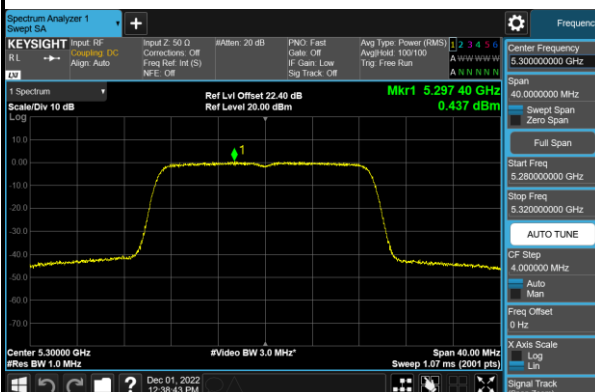

Channel 60 (5300MHz)