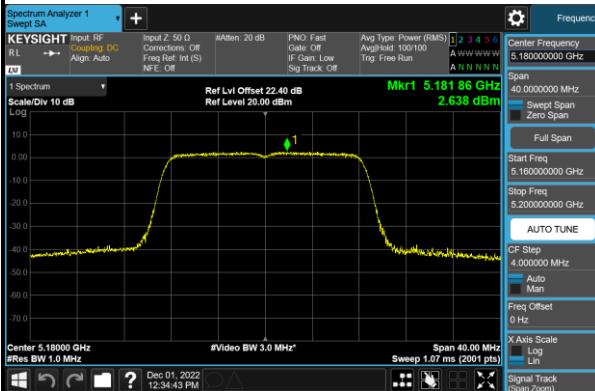

Channel 106 (5530MHz)

Channel 122 (5610MHz)

Channel 138 (5690MHz)

Channel 155 (5775MHz)

802.11a Power Spectral Density - Ant 1

Channel 36 (5180MHz)

Channel 44 (5220MHz)

Channel 48 (5240MHz)