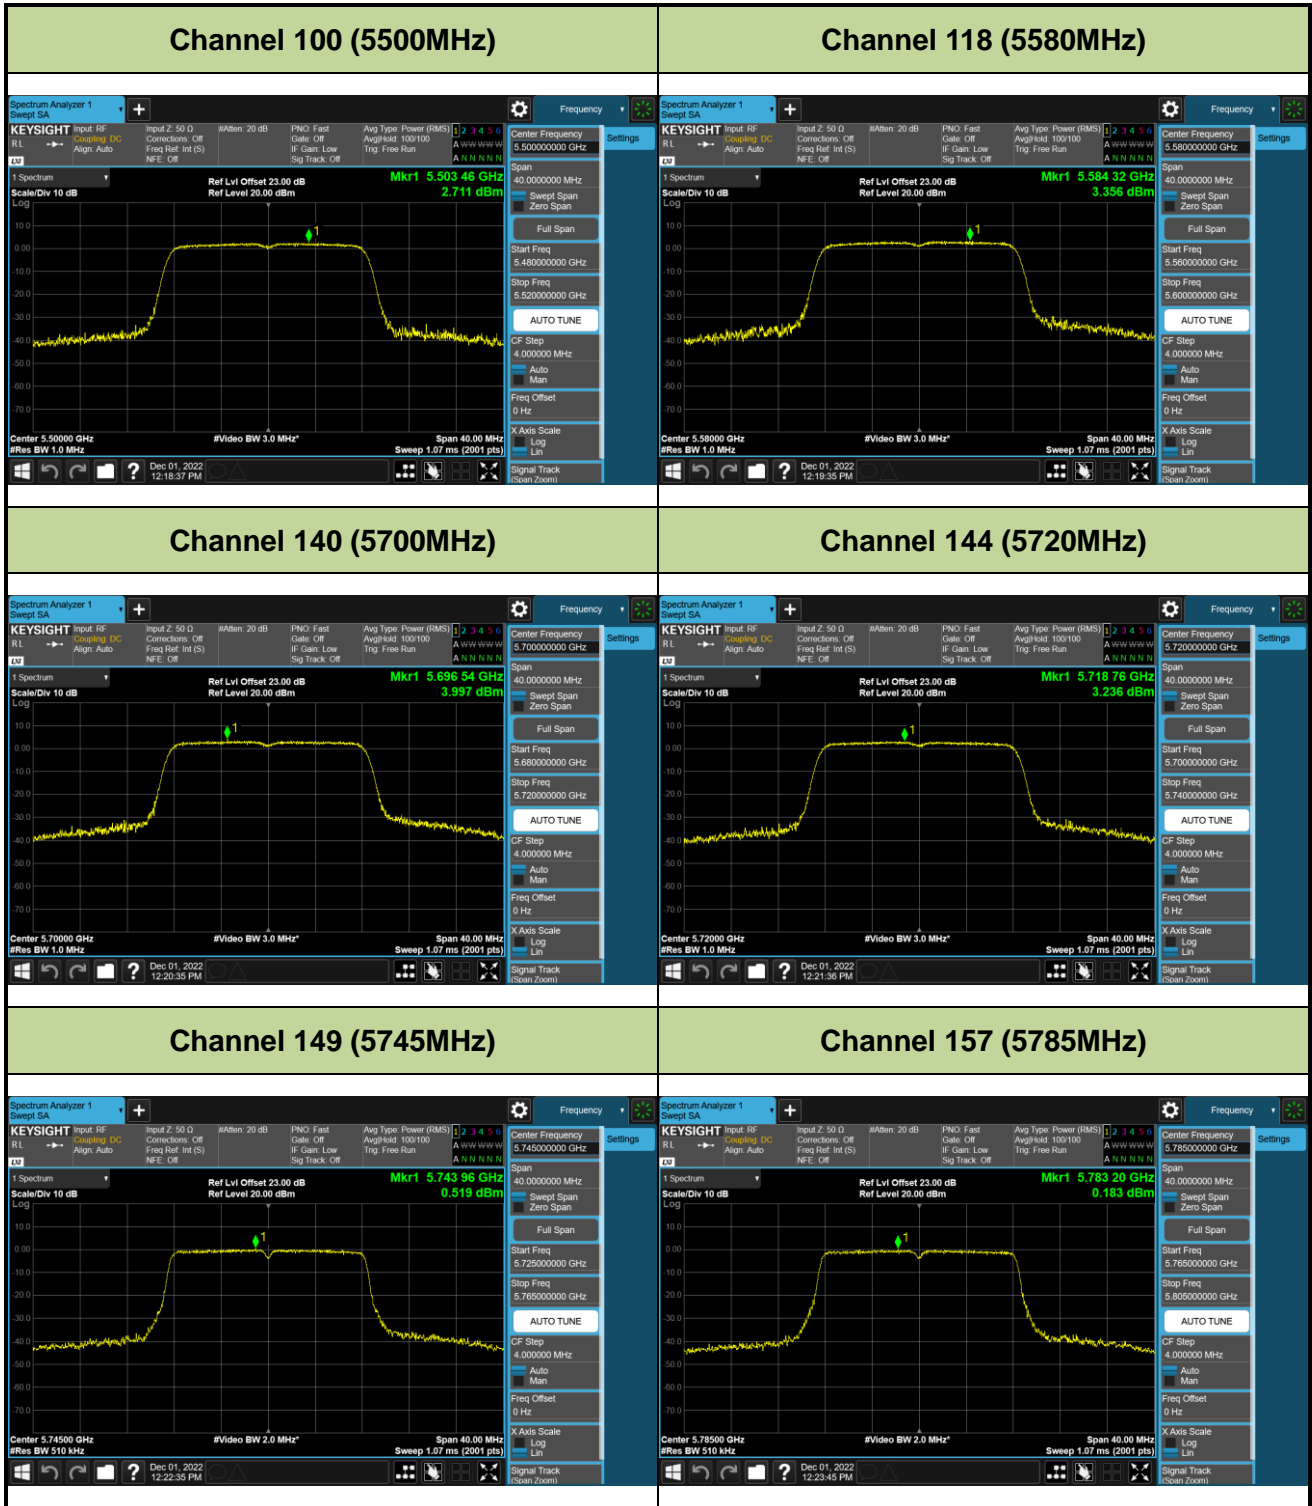

802.11a Power Spectral Density - Ant 0

Channel 36 (5180MHz)

Channel 44 (5220MHz)

Channel 48 (5240MHz)

Channel 52 (5260MHz)

Channel 60 (5300MHz)

Channel 64 (5320MHz)

802.11n-HT20 Power Spectral Density - Ant 0

Channel 36 (5180MHz)

Channel 44 (5220MHz)

Channel 48 (5240MHz)

Channel 52 (5260MHz)

Channel 60 (5300MHz)

Channel 64 (5320MHz)

802.11n-HT40 Power Spectral Density - Ant 0

Channel 38 (5190MHz)

Channel 46 (5230MHz)

Channel 54 (5270MHz)

Channel 62 (5310MHz)

Channel 102 (5510MHz)

Channel 110 (5550MHz)

802.11ac-VHT80 Power Spectral Density - Ant 0

Channel 42 (5210MHz)

Channel 58 (5290MHz)