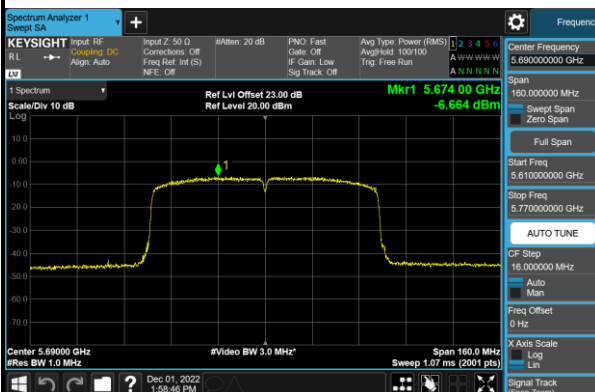

Channel 138 (5690MHz)