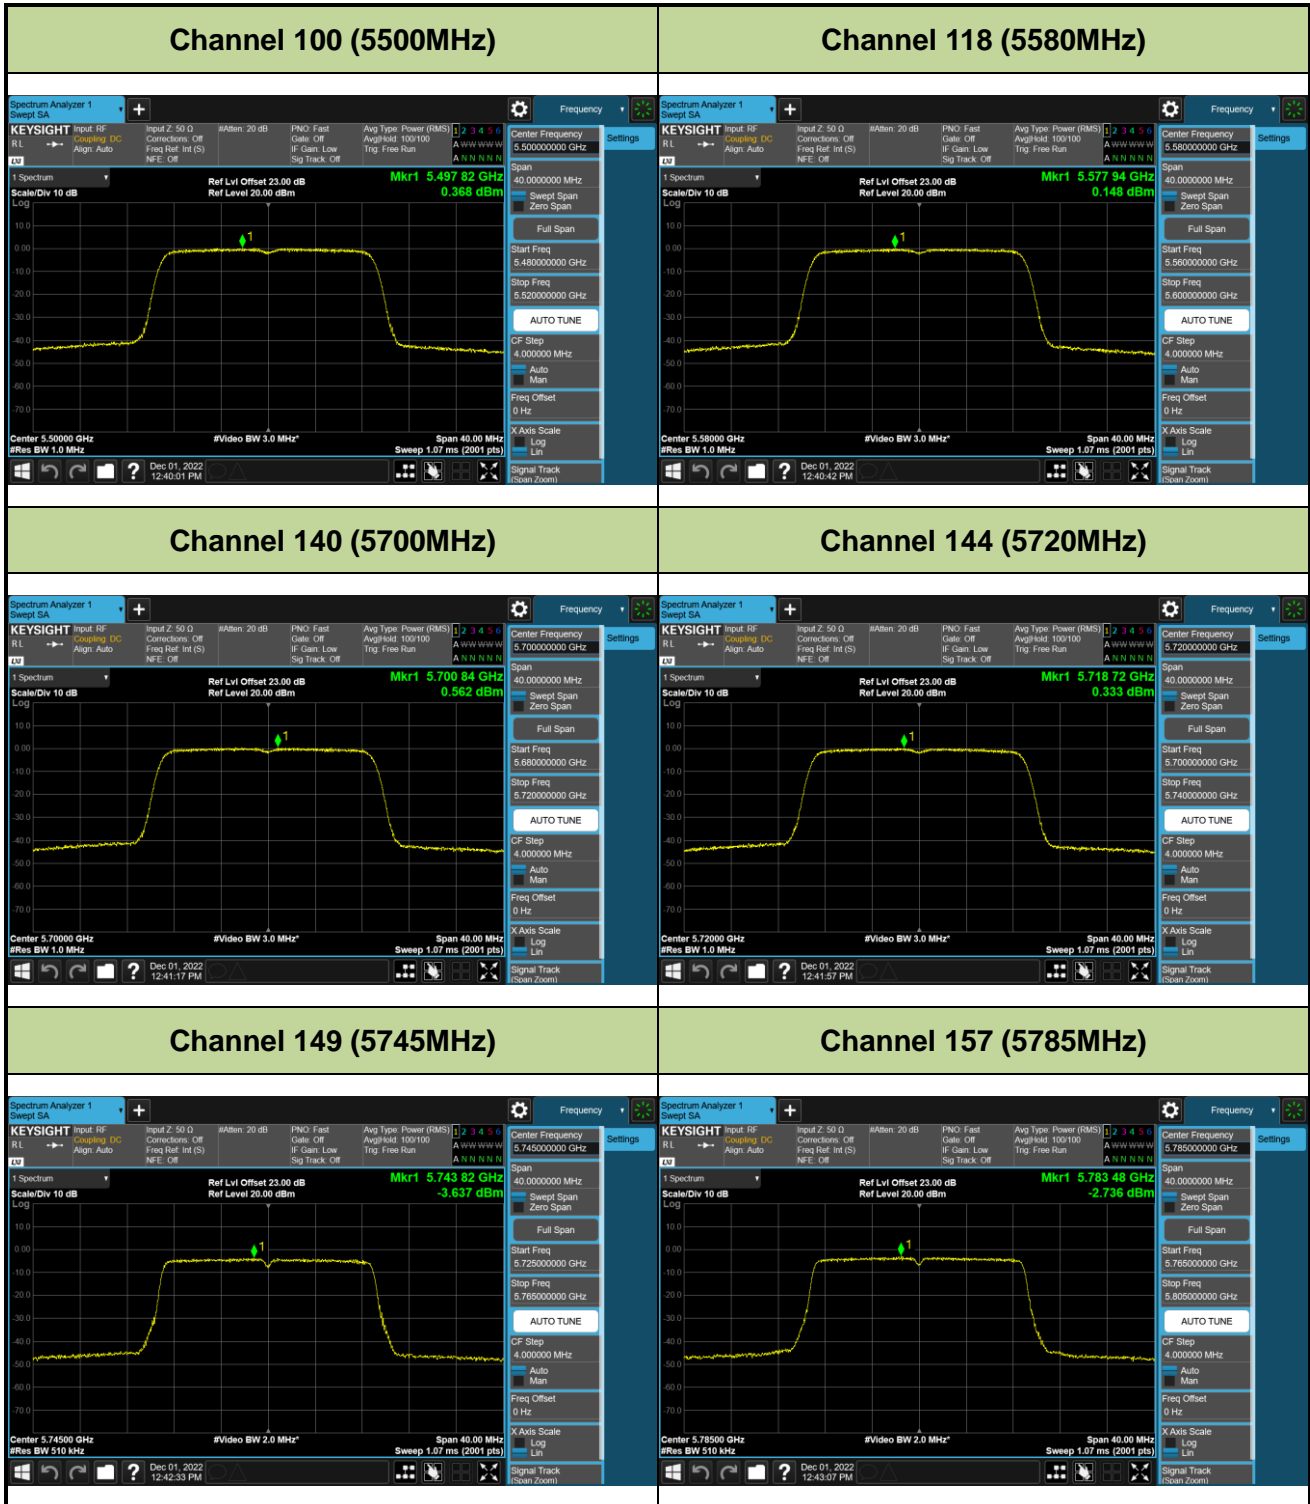

Channel 46 (5230MHz)

Channel 54 (5270MHz)

Channel 62 (5310MHz)

Channel 102 (5510MHz)

Channel 110 (5550MHz)

802.11ac-VHT80 Power Spectral Density - Ant 0

Channel 42 (5210MHz)

Channel 58 (5290MHz)

Channel 106 (5530MHz)

Channel 122 (5610MHz)

Channel 138 (5690MHz)

Channel 155 (5775MHz)

802.11a Power Spectral Density - Ant 1

Channel 36 (5180MHz)

Channel 44 (5220MHz)

Channel 48 (5240MHz)

Channel 52 (5260MHz)

Channel 60 (5300MHz)

Channel 64 (5320MHz)

802.11n-HT20 Power Spectral Density - Ant 1

Channel 36 (5180MHz)

Channel 44 (5220MHz)

Channel 48 (5240MHz)

Channel 52 (5260MHz)

Channel 60 (5300MHz)

Channel 64 (5320MHz)

802.11n-HT40 Power Spectral Density - Ant 1

Channel 38 (5190MHz)

Channel 46 (5230MHz)

Channel 54 (5270MHz)

Channel 62 (5310MHz)

Channel 102 (5510MHz)