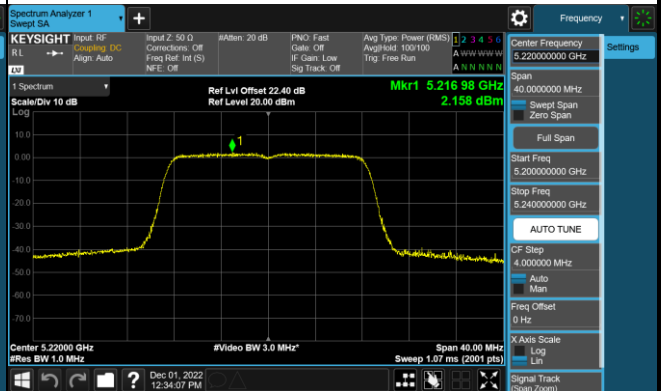

Channel 106 (5530MHz)

Channel 122 (5610MHz)

Channel 138 (5690MHz)

Channel 155 (5775MHz)

802.11a Power Spectral Density - Ant 1

Channel 36 (5180MHz)

Channel 44 (5220MHz)

Channel 48 (5240MHz)

Channel 52 (5260MHz)

Channel 60 (5300MHz)

Channel 64 (5320MHz)

802.11n-HT20 Power Spectral Density - Ant 1

Channel 36 (5180MHz)

Channel 44 (5220MHz)

Channel 48 (5240MHz)

Channel 52 (5260MHz)