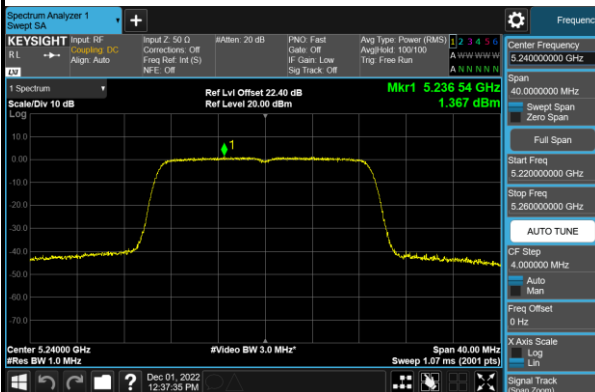

Channel 52 (5260MHz)

Channel 60 (5300MHz)

Channel 64 (5320MHz)

802.11n-HT20 Power Spectral Density - Ant 1

Channel 36 (5180MHz)

Channel 44 (5220MHz)

Channel 48 (5240MHz)

Channel 52 (5260MHz)