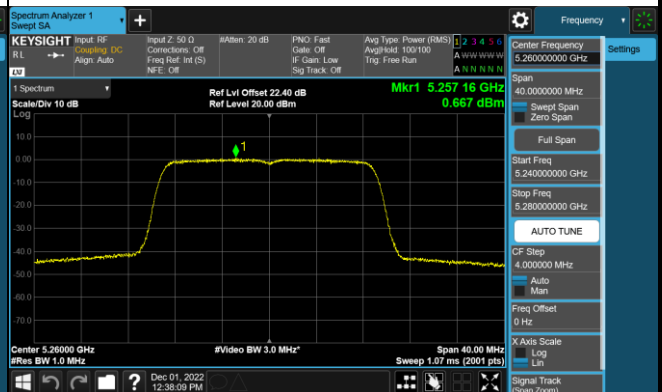

Channel 52 (5260MHz)

Channel 60 (5300MHz)

Channel 64 (5320MHz)

802.11n-HT20 Power Spectral Density - Ant 1

Channel 36 (5180MHz)

Channel 44 (5220MHz)

Channel 48 (5240MHz)

Channel 52 (5260MHz)