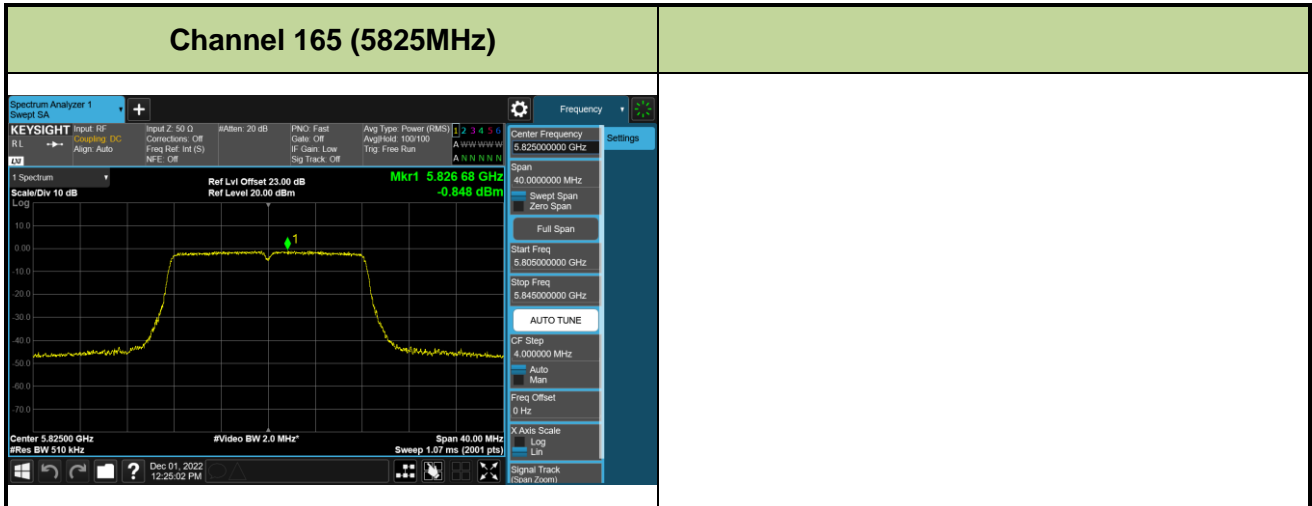

802.11a Power Spectral Density - Ant 0

Channel 36 (5180MHz)

Channel 44 (5220MHz)

Channel 48 (5240MHz)

Channel 52 (5260MHz)

Channel 60 (5300MHz)

Channel 64 (5320MHz)

802.11n-HT20 Power Spectral Density - Ant 0