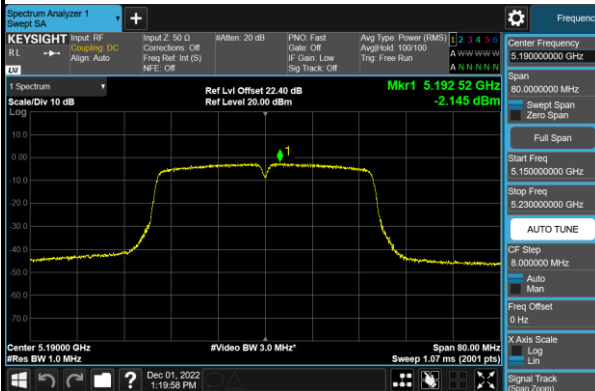

Channel 60 (5300MHz)

Channel 64 (5320MHz)

802.11n-HT40 Power Spectral Density - Ant 1

Channel 38 (5190MHz)

Channel 46 (5230MHz)

Channel 54 (5270MHz)

Channel 62 (5310MHz)

Channel 102 (5510MHz)

Channel 110 (5550MHz)