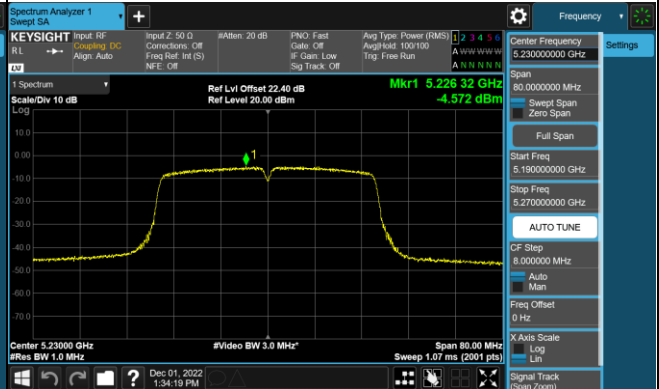

Channel 36 (5180MHz)

Channel 44 (5220MHz)

Channel 48 (5240MHz)

Channel 52 (5260MHz)

Channel 60 (5300MHz)

Channel 64 (5320MHz)

802.11n-HT40 Power Spectral Density - Ant 0

Channel 38 (5190MHz)

Channel 46 (5230MHz)

Channel 54 (5270MHz)

Channel 62 (5310MHz)

Channel 102 (5510MHz)

Channel 110 (5550MHz)

802.11ac-VHT80 Power Spectral Density - Ant 0

Channel 42 (5210MHz)

Channel 58 (5290MHz)