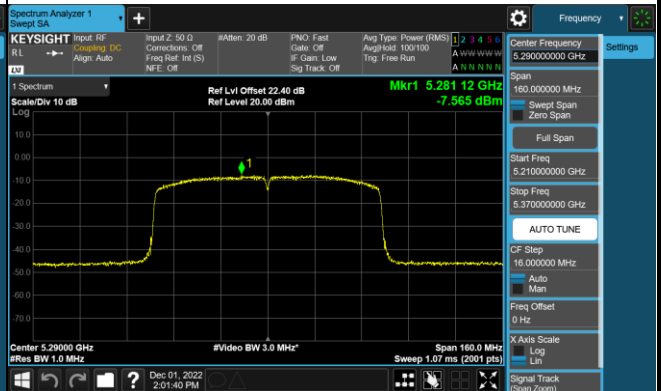

Channel 46 (5230MHz)

Channel 54 (5270MHz)

Channel 62 (5310MHz)

Channel 102 (5510MHz)

Channel 110 (5550MHz)

802.11ac-VHT80 Power Spectral Density - Ant 0

Channel 42 (5210MHz)

Channel 58 (5290MHz)

Channel 106 (5530MHz)

Channel 122 (5610MHz)

Channel 138 (5690MHz)

Channel 155 (5775MHz)

802.11a Power Spectral Density - Ant 1

Channel 36 (5180MHz)

Channel 44 (5220MHz)

Channel 48 (5240MHz)