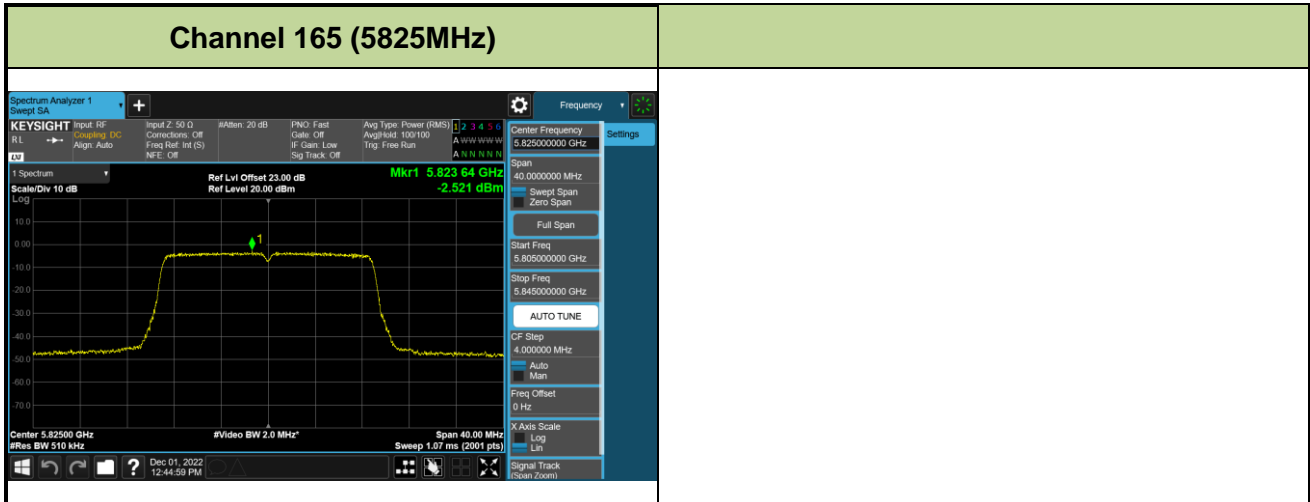

Channel 36 (5180MHz)

Channel 44 (5220MHz)

Channel 48 (5240MHz)

Channel 52 (5260MHz)

Channel 60 (5300MHz)

Channel 64 (5320MHz)

802.11n-HT40 Power Spectral Density - Ant 0

Channel 38 (5190MHz)