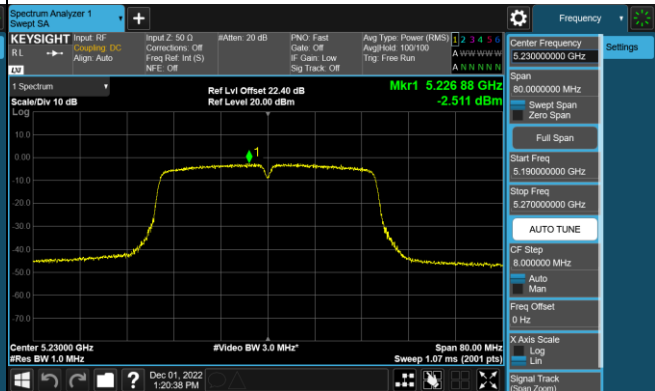

Channel 60 (5300MHz)

Channel 64 (5320MHz)

802.11n-HT40 Power Spectral Density - Ant 1

Channel 38 (5190MHz)

Channel 46 (5230MHz)

Channel 54 (5270MHz)

Channel 62 (5310MHz)

Channel 102 (5510MHz)

Channel 110 (5550MHz)