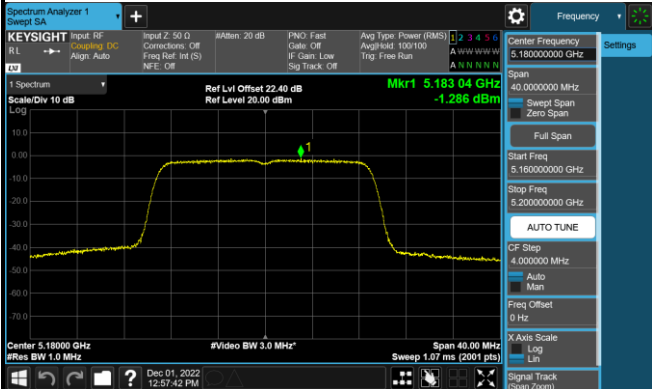

802.11n-HT20 Power Spectral Density - Ant 0

Channel 36 (5180MHz)

Channel 44 (5220MHz)