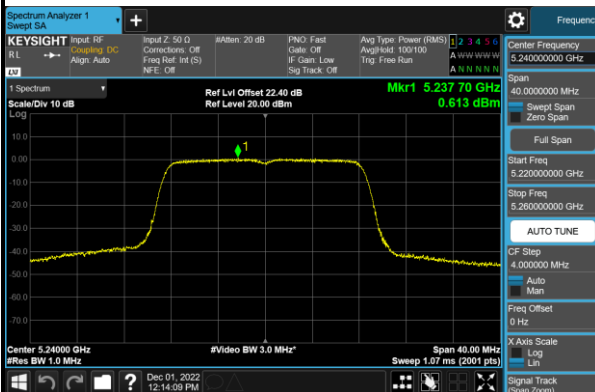

802.11a Power Spectral Density - Ant 0

Channel 36 (5180MHz)

Channel 44 (5220MHz)

Channel 48 (5240MHz)

Channel 52 (5260MHz)

Channel 60 (5300MHz)

Channel 64 (5320MHz)

802.11n-HT20 Power Spectral Density - Ant 0