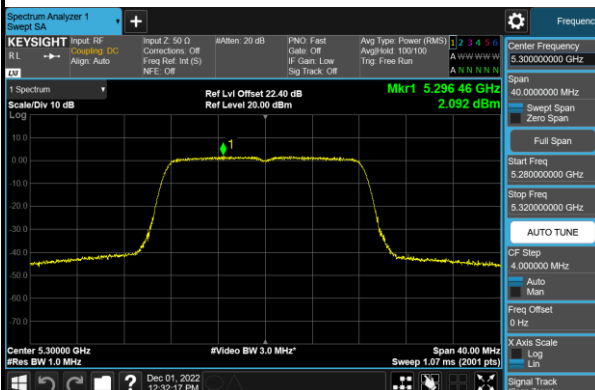

Channel 106 (5530MHz)

Channel 122 (5610MHz)

Channel 138 (5690MHz)

Channel 155 (5775MHz)

802.11a Power Spectral Density - Ant 1

Channel 36 (5180MHz)

Channel 44 (5220MHz)

Channel 48 (5240MHz)

Channel 52 (5260MHz)

Channel 60 (5300MHz)

Channel 64 (5320MHz)

802.11n-HT20 Power Spectral Density - Ant 1

Channel 36 (5180MHz)

Channel 44 (5220MHz)

Channel 48 (5240MHz)

Channel 52 (5260MHz)