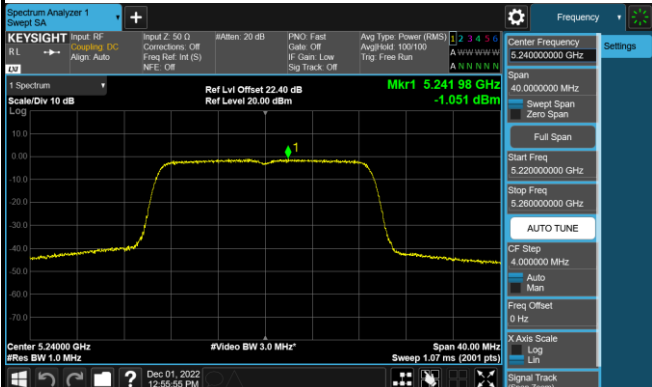

Channel 48 (5240MHz)

Channel 52 (5260MHz)