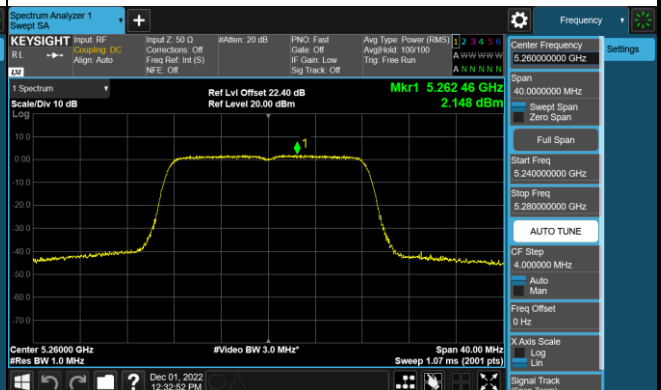

Channel 106 (5530MHz)

Channel 122 (5610MHz)

Channel 138 (5690MHz)

Channel 155 (5775MHz)

802.11a Power Spectral Density - Ant 1

Channel 36 (5180MHz)

Channel 44 (5220MHz)

Channel 48 (5240MHz)

Channel 52 (5260MHz)

Channel 60 (5300MHz)

Channel 64 (5320MHz)

802.11n-HT20 Power Spectral Density - Ant 1

Channel 36 (5180MHz)

Channel 44 (5220MHz)

Channel 48 (5240MHz)

Channel 52 (5260MHz)