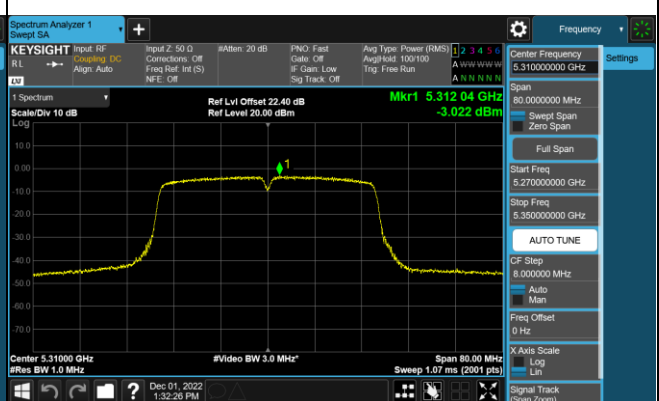

Channel 36 (5180MHz)

Channel 44 (5220MHz)

Channel 48 (5240MHz)

Channel 52 (5260MHz)

Channel 60 (5300MHz)

Channel 64 (5320MHz)

802.11n-HT40 Power Spectral Density - Ant 0

Channel 38 (5190MHz)

Channel 46 (5230MHz)

Channel 54 (5270MHz)

Channel 62 (5310MHz)

Channel 102 (5510MHz)

Channel 110 (5550MHz)

802.11ac-VHT80 Power Spectral Density - Ant 0

Channel 42 (5210MHz)

Channel 58 (5290MHz)