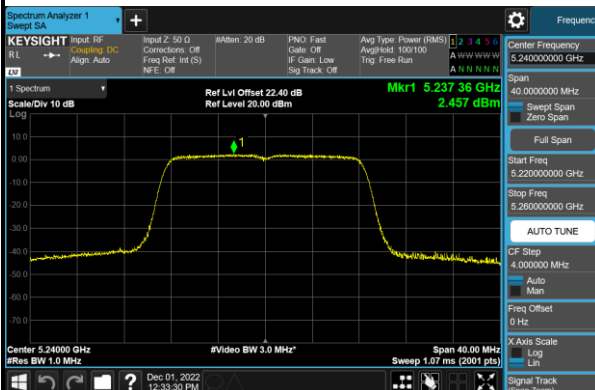

Channel 106 (5530MHz)

Channel 122 (5610MHz)

Channel 138 (5690MHz)

Channel 155 (5775MHz)

802.11a Power Spectral Density - Ant 1

Channel 36 (5180MHz)

Channel 44 (5220MHz)

Channel 48 (5240MHz)