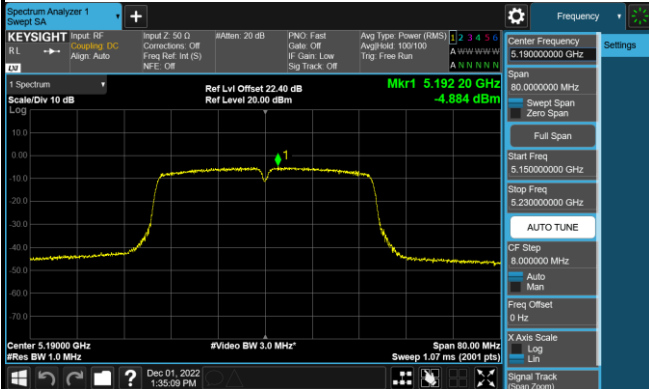

Channel 36 (5180MHz)

Channel 44 (5220MHz)

Channel 48 (5240MHz)

Channel 52 (5260MHz)

Channel 60 (5300MHz)

Channel 64 (5320MHz)

802.11n-HT40 Power Spectral Density - Ant 0

Channel 38 (5190MHz)

Channel 46 (5230MHz)

Channel 54 (5270MHz)

Channel 62 (5310MHz)

Channel 102 (5510MHz)

Channel 110 (5550MHz)

802.11ac-VHT80 Power Spectral Density - Ant 0

Channel 42 (5210MHz)

Channel 58 (5290MHz)