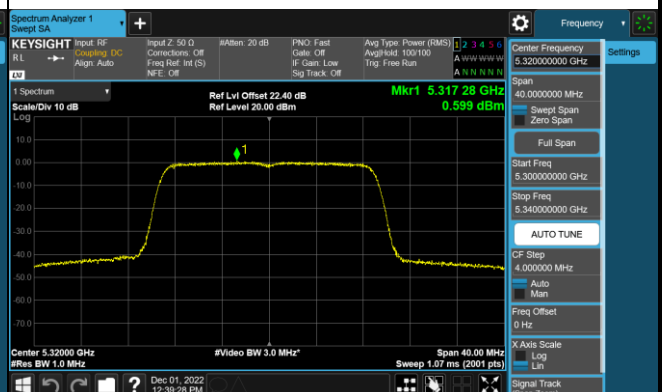

Channel 64 (5320MHz)