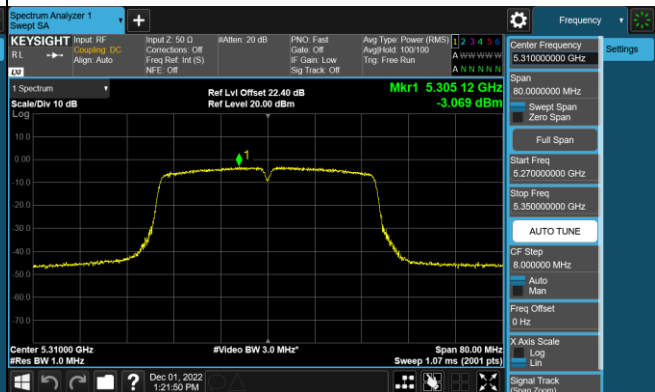

Channel 60 (5300MHz)

Channel 64 (5320MHz)

802.11n-HT40 Power Spectral Density - Ant 1

Channel 38 (5190MHz)

Channel 46 (5230MHz)

Channel 54 (5270MHz)

Channel 62 (5310MHz)

Channel 102 (5510MHz)

Channel 110 (5550MHz)