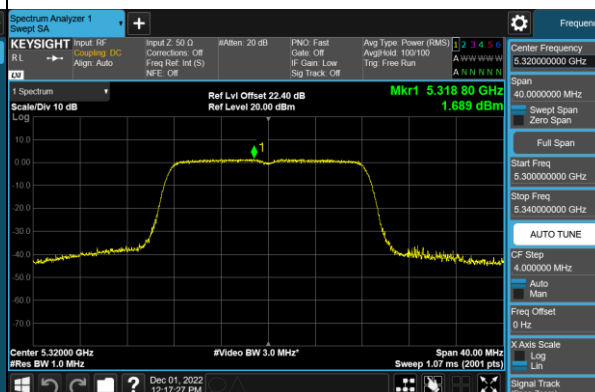

802.11a Power Spectral Density - Ant 0

Channel 36 (5180MHz)

Channel 44 (5220MHz)

Channel 48 (5240MHz)

Channel 52 (5260MHz)

Channel 60 (5300MHz)

Channel 64 (5320MHz)

802.11n-HT20 Power Spectral Density - Ant 0