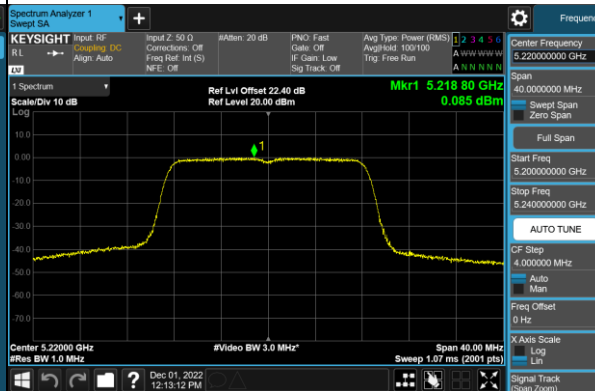

802.11a Power Spectral Density - Ant 0

Channel 36 (5180MHz)

Channel 44 (5220MHz)

Channel 48 (5240MHz)

Channel 52 (5260MHz)

Channel 60 (5300MHz)

Channel 64 (5320MHz)

802.11n-HT20 Power Spectral Density - Ant 0