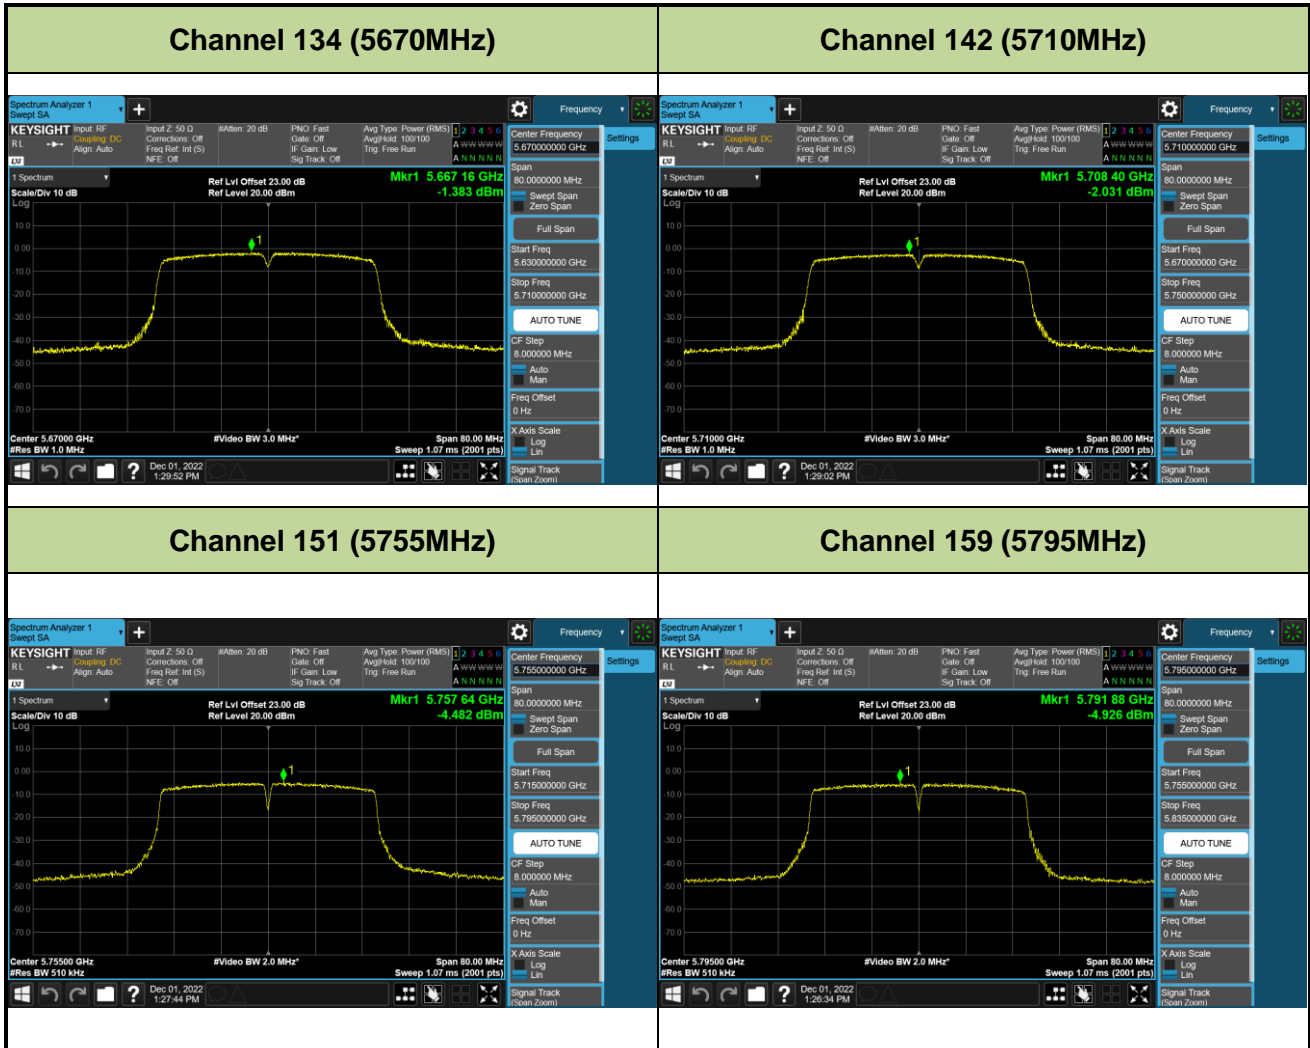

Channel 46 (5230MHz)

Channel 54 (5270MHz)

Channel 62 (5310MHz)

Channel 102 (5510MHz)

Channel 110 (5550MHz)

802.11ac-VHT80 Power Spectral Density - Ant 0

Channel 42 (5210MHz)

Channel 58 (5290MHz)

Channel 106 (5530MHz)

Channel 122 (5610MHz)

Channel 138 (5690MHz)

Channel 155 (5775MHz)

802.11a Power Spectral Density - Ant 1

Channel 36 (5180MHz)

Channel 44 (5220MHz)

Channel 48 (5240MHz)