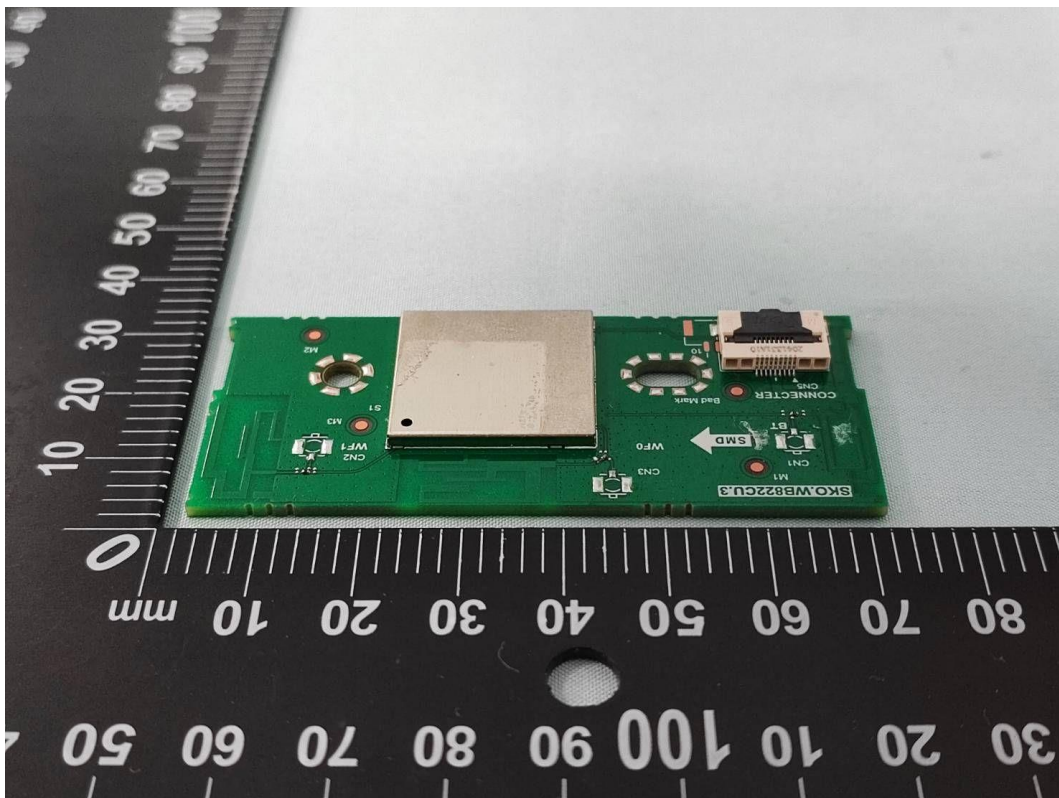

Product: IEEE 802.11 a/b/g/n/ac
2T2R USB Wi-Fi Module
Integrated Bluetooth
2.1/3.0/4.2/5.0

Brand Name: Guangzhou
Shikun Electronics Co., Ltd

Model Number:
SKO.WB822CU.3

External Photograph

(1) EUT Photo

(2) EUT Photo

(3) EUT Photo

(4) EUT Photo

(5) EUT Photo

(6) EUT Photo