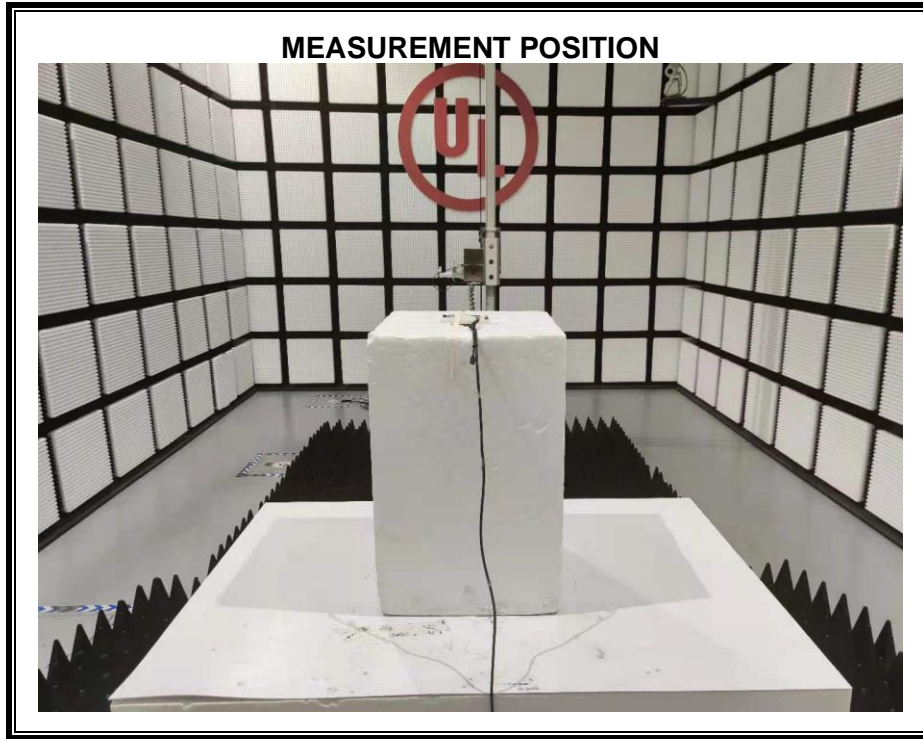

Appendix II

Setup Photographs

RADIATED RF MEASUREMENT SETUP (ABOVE 1 GHz)

MEASUREMENT POSITION (Y axis)

MEASUREMENT POSITION (Z axis)

RADIATED RF MEASUREMENT SETUP (30MHz~1GHz)

RADIATED RF MEASUREMENT SETUP (Below 30MHz)