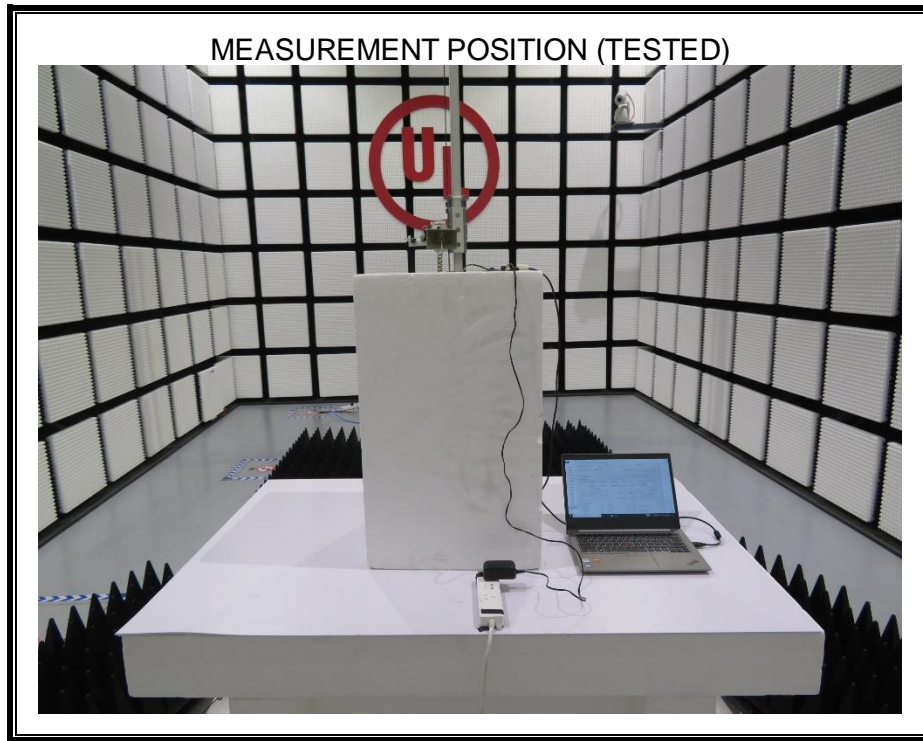

Appendix II

Setup Photographs

RADIATED RF MEASUREMENT SETUP (ABOVE 1 GHz)

MEASUREMENT POSITION (Y axis)

MEASUREMENT POSITION (Z axis)

RADIATED RF MEASUREMENT SETUP (30MHz~1GHz)

RADIATED RF MEASUREMENT SETUP (Below 30MHz)

POWERLINE CONDUCTED EMISSIONS MEASUREMENT SETUP