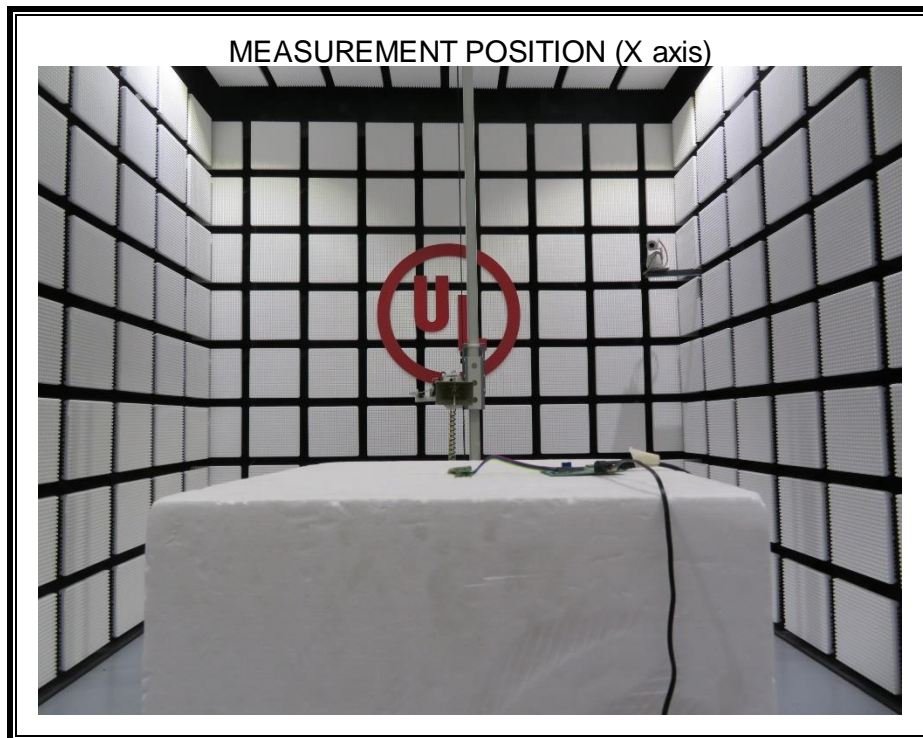

Appendix II

Setup Photographs

RADIATED RF MEASUREMENT SETUP (ABOVE 1 GHz)

MEASUREMENT POSITION (Y axis)

MEASUREMENT POSITION (Z axis)

RADIATED RF MEASUREMENT SETUP (30MHz~1GHz)

RADIATED RF MEASUREMENT SETUP (Below 30MHz)

POWERLINE CONDUCTED EMISSIONS MEASUREMENT SETUP