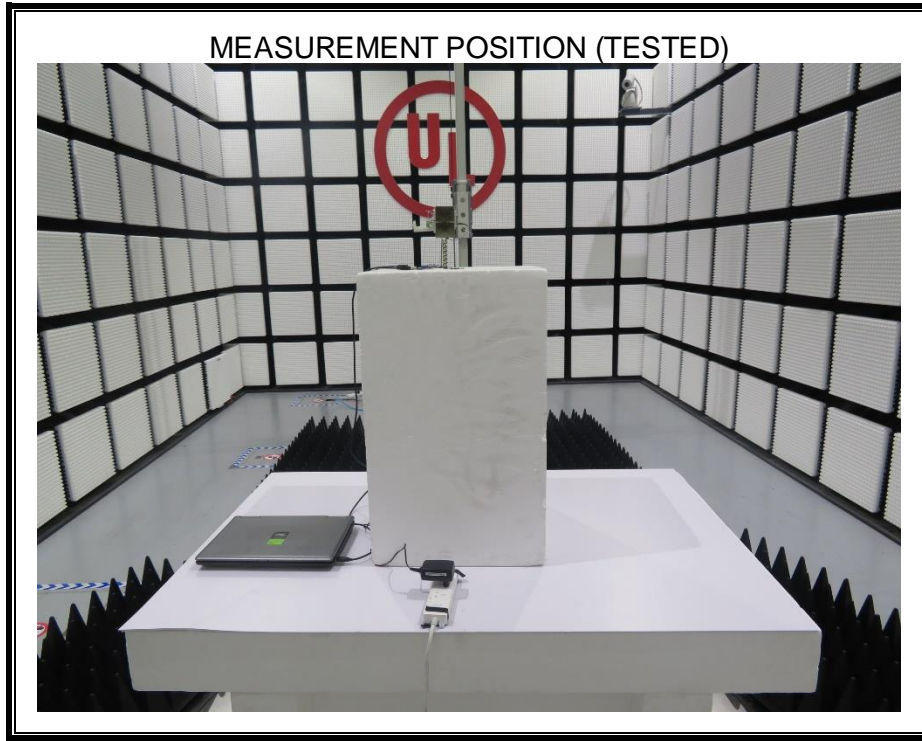

Appendix II

Setup Photographs

RADIATED RF MEASUREMENT SETUP (ABOVE 1 GHz)

MEASUREMENT POSITION (Y axis)

MEASUREMENT POSITION (Z axis)

RADIATED RF MEASUREMENT SETUP (30MHz~1GHz)

RADIATED RF MEASUREMENT SETUP (Below 30MHz)