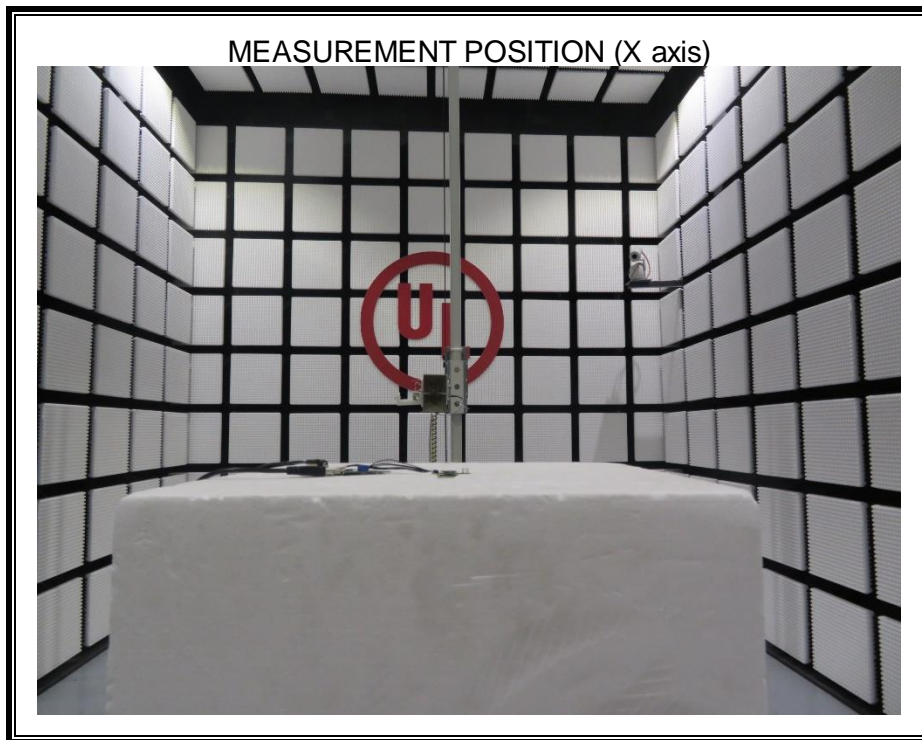

Appendix II

Setup Photographs

RADIATED RF MEASUREMENT SETUP (ABOVE 1 GHz)

MEASUREMENT POSITION (Y axis)

MEASUREMENT POSITION (Z axis)

RADIATED RF MEASUREMENT SETUP (30MHz~1GHz)

RADIATED RF MEASUREMENT SETUP (Below 30MHz)