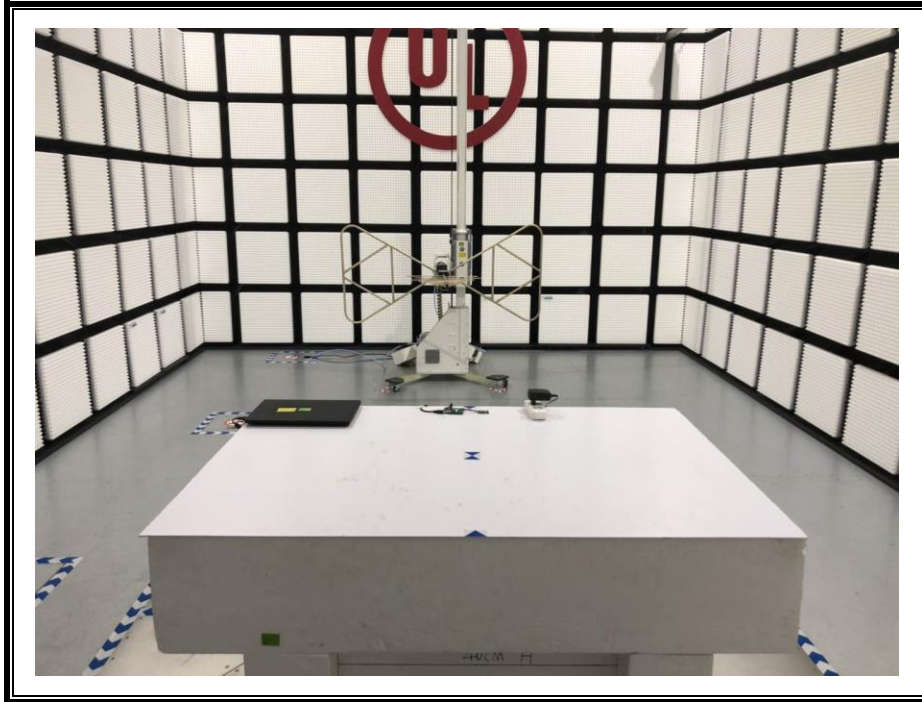

Appendix II

Setup Photographs

RADIATED RF MEASUREMENT SETUP (ABOVE 1 GHz)

MEASUREMENT POSITION (Y axis)

MEASUREMENT POSITION (Z axis)

RADIATED RF MEASUREMENT SETUP (30MHz~1GHz)

RADIATED RF MEASUREMENT SETUP (Below 30MHz)