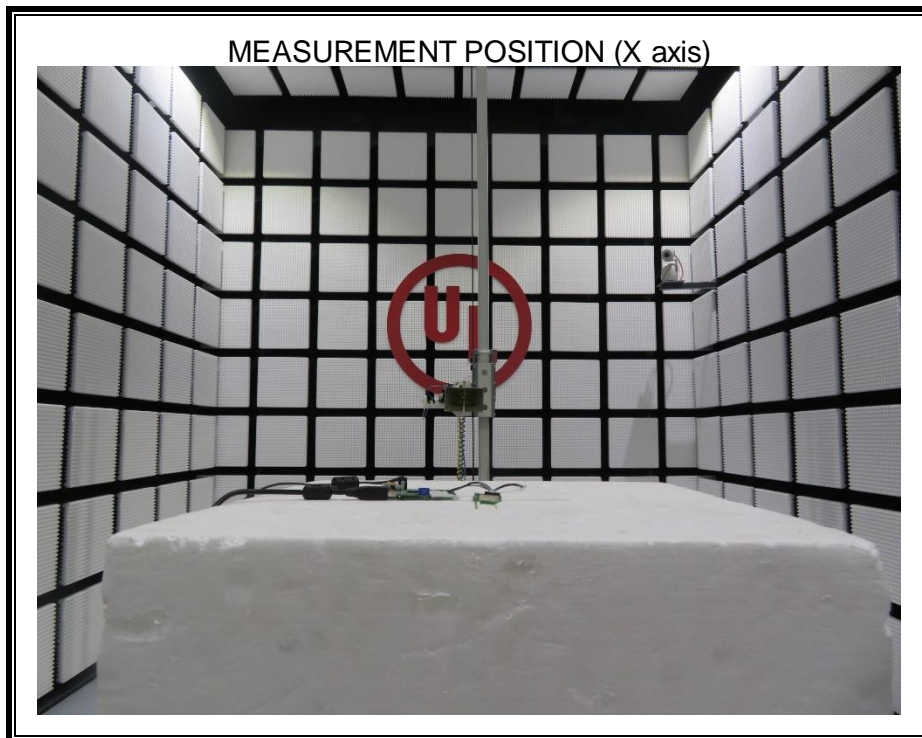

Appendix II

Setup Photographs

RADIATED RF MEASUREMENT SETUP (ABOVE 1 GHz)

MEASUREMENT POSITION (Y axis)

MEASUREMENT POSITION (Z axis)

RADIATED RF MEASUREMENT SETUP (30MHz~1GHz)

RADIATED RF MEASUREMENT SETUP (Below 30MHz)

POWERLINE CONDUCTED EMISSIONS MEASUREMENT SETUP