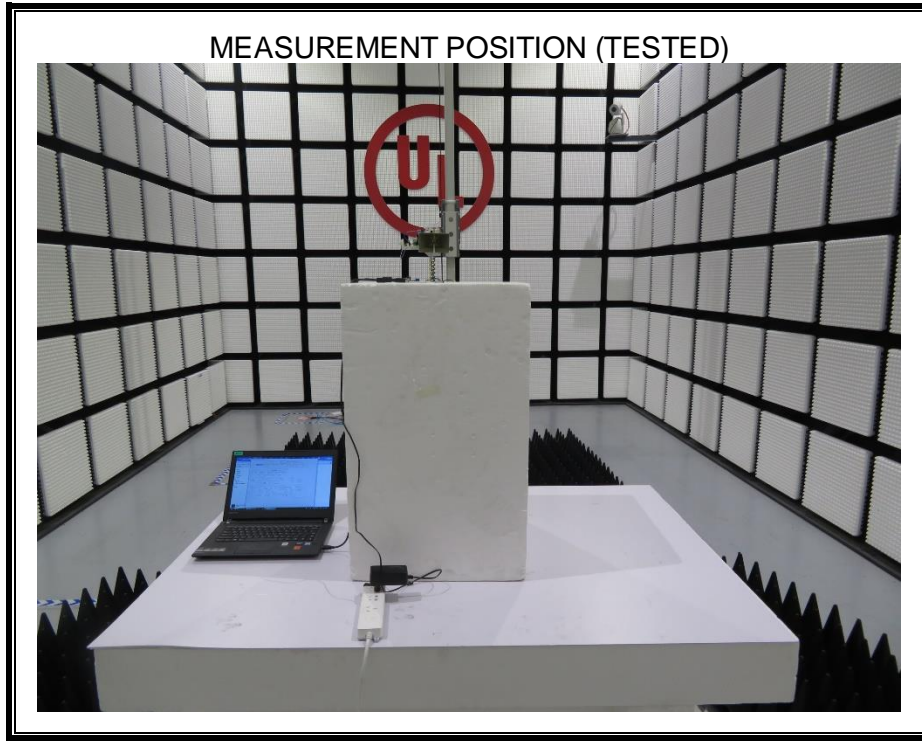

Appendix II

Setup Photographs

RADIATED RF MEASUREMENT SETUP (ABOVE 1 GHz)

MEASUREMENT POSITION (Y axis)

MEASUREMENT POSITION (Z axis)

RADIATED RF MEASUREMENT SETUP (30MHz~1GHz)

RADIATED RF MEASUREMENT SETUP (Below 30MHz)

POWERLINE CONDUCTED EMISSIONS MEASUREMENT SETUP