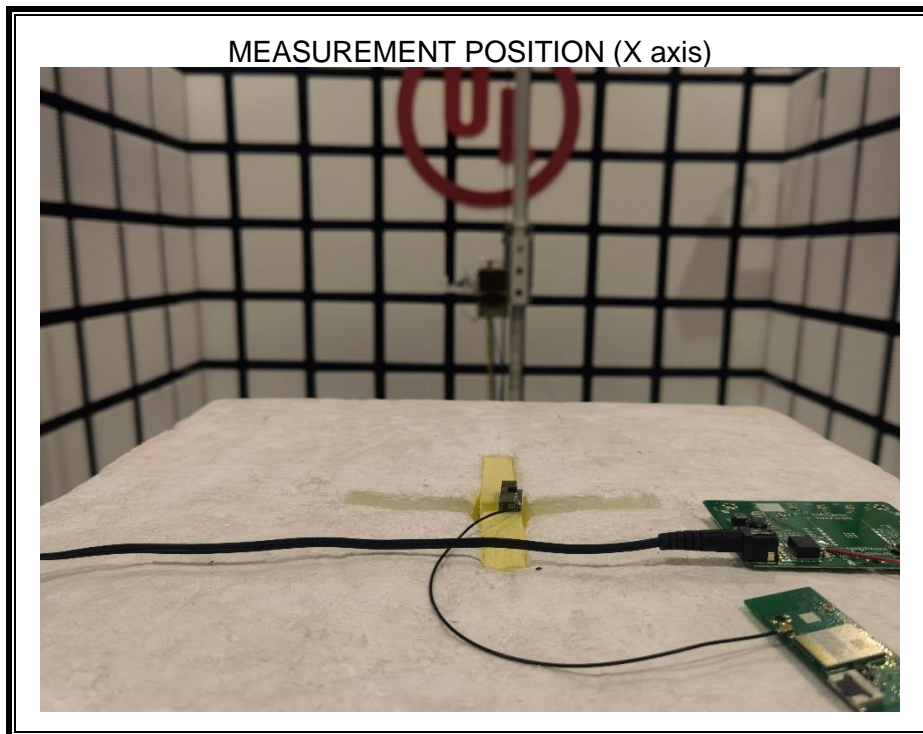

# **Setup Photographs**

RADIATED RF MEASUREMENT SETUP for WIFI (ABOVE 1 GHz)

MEASUREMENT POSITION (X axis)

MEASUREMENT POSITION (Y axis)

MEASUREMENT POSITION (Z axis)

RADIATED RF MEASUREMENT SETUP for WIFI (30MHz~1GHz)

RADIATED RF MEASUREMENT SETUP for WIFI (Below 30MHz)

RADIATED RF MEASUREMENT SETUP for BT (ABOVE 1 GHz)

MEASUREMENT POSITION (Y axis)

MEASUREMENT POSITION (Z axis)

RADIATED RF MEASUREMENT SETUP for BT (30MHz~1GHz)