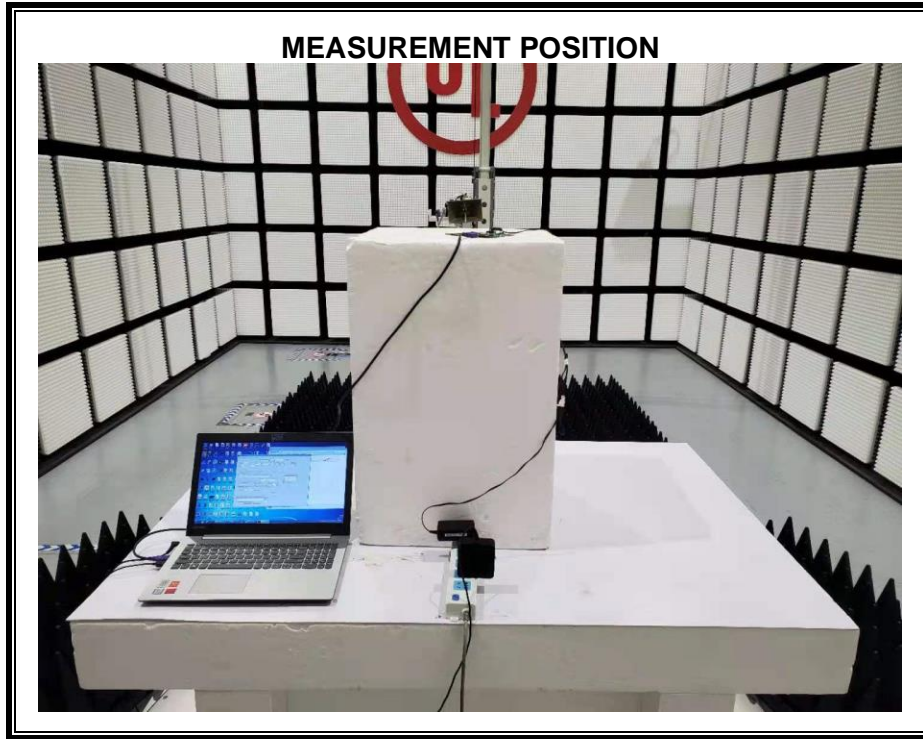

# **Setup Photographs**

RADIATED RF MEASUREMENT SETUP for WIFI (ABOVE 1 GHz)

MEASUREMENT POSITION (X axis)

MEASUREMENT POSITION (Y axis)

MEASUREMENT POSITION (Z axis)

RADIATED RF MEASUREMENT SETUP for WIFI (30MHz~1GHz)

RADIATED RF MEASUREMENT SETUP for WIFI (Below 30MHz)

RADIATED RF MEASUREMENT SETUP for BT (ABOVE 1 GHz)

MEASUREMENT POSITION (Y axis)

MEASUREMENT POSITION (Z axis)

RADIATED RF MEASUREMENT SETUP for BT (30MHz~1GHz)