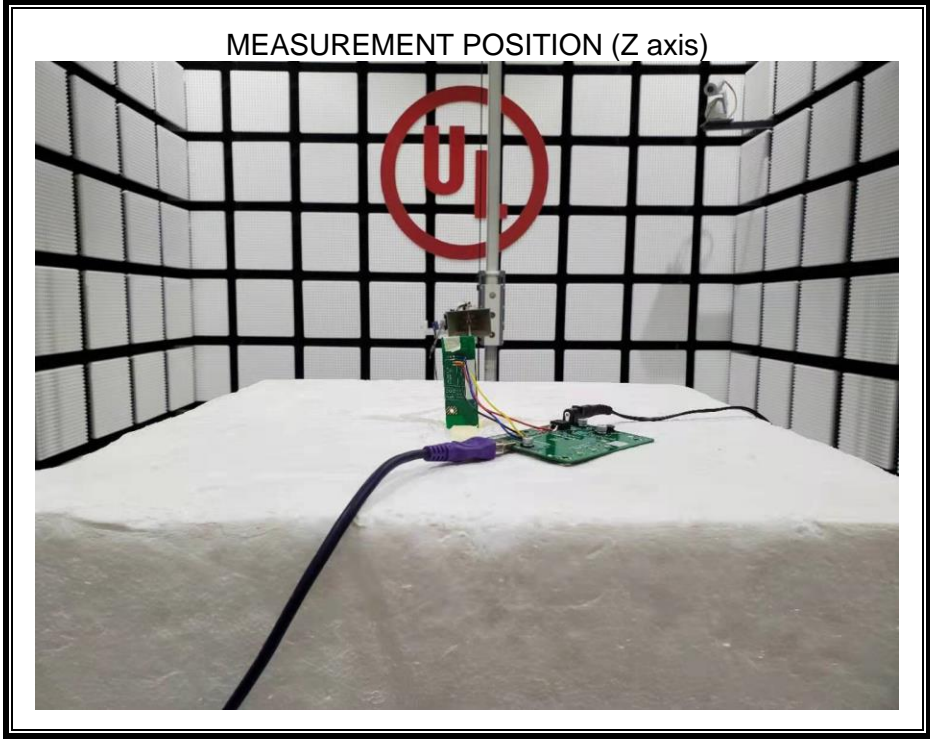

# **Setup Photographs**

RADIATED RF MEASUREMENT SETUP for WIFI (ABOVE 1 GHz)

MEASUREMENT POSITION (X axis)

MEASUREMENT POSITION (Y axis)

MEASUREMENT POSITION (Z axis)

RADIATED RF MEASUREMENT SETUP for WIFI (30MHz~1GHz)

RADIATED RF MEASUREMENT SETUP for WIFI (Below 30MHz)

RADIATED RF MEASUREMENT SETUP for BT (ABOVE 1 GHz)

MEASUREMENT POSITION (Y axis)

MEASUREMENT POSITION (Z axis)

RADIATED RF MEASUREMENT SETUP for BT (30MHz~1GHz)

RADIATED RF MEASUREMENT SETUP for BT (Below 30MHz)