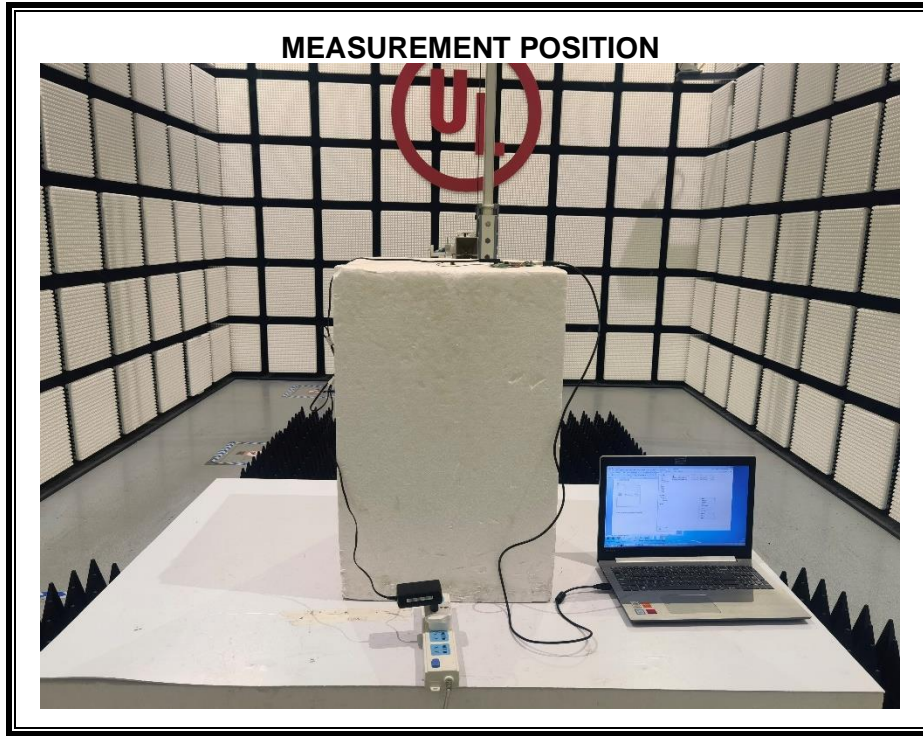

# **Setup Photographs**

RADIATED RF MEASUREMENT SETUP for WIFI (ABOVE 1 GHz)

MEASUREMENT POSITION (X axis)

MEASUREMENT POSITION (Y axis)

MEASUREMENT POSITION (Z axis)

RADIATED RF MEASUREMENT SETUP for WIFI (30MHz~1GHz)

RADIATED RF MEASUREMENT SETUP for WIFI (Below 30MHz)

RADIATED RF MEASUREMENT SETUP for BT (ABOVE 1 GHz)

MEASUREMENT POSITION (Y axis)

MEASUREMENT POSITION (Z axis)

RADIATED RF MEASUREMENT SETUP for BT (30MHz~1GHz)

RADIATED RF MEASUREMENT SETUP for BT (Below 30MHz)