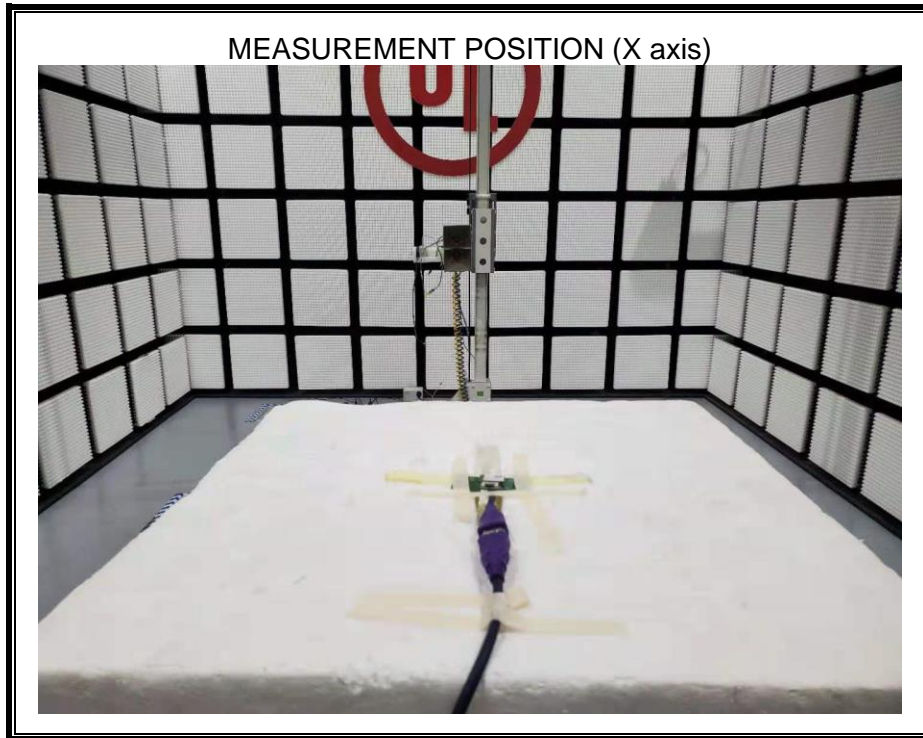

Appendix II

Setup Photographs

RADIATED RF MEASUREMENT SETUP (ABOVE 1 GHz)

MEASUREMENT POSITION (Z axis)

RADIATED RF MEASUREMENT SETUP (30MHz~1GHz)

RADIATED RF MEASUREMENT SETUP (Below 30MHz)

AC POWER LINE MEASUREMENT SETUP