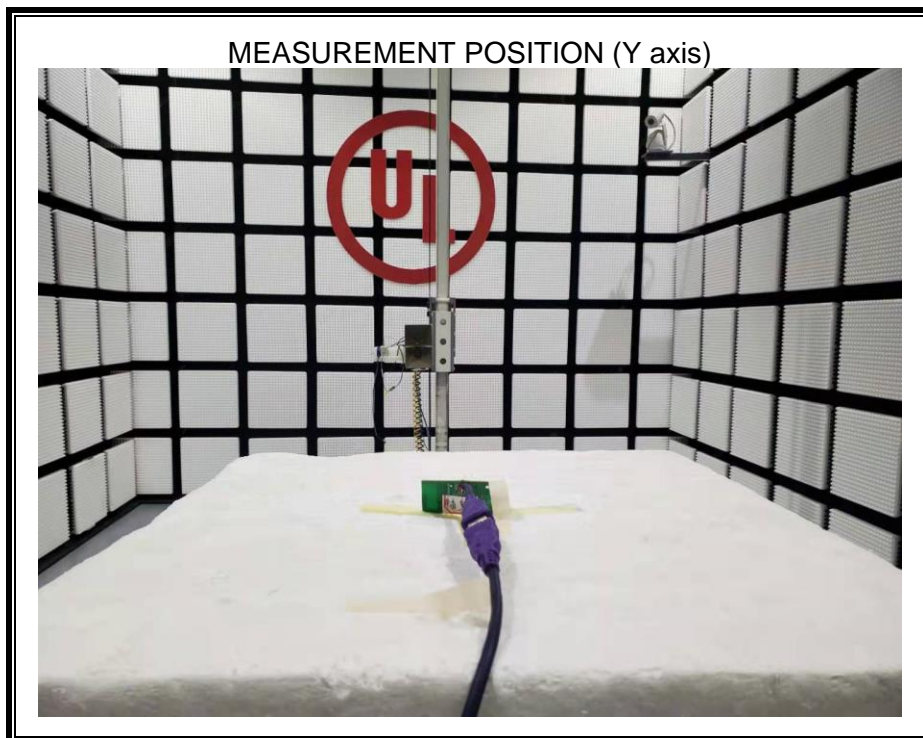

Appendix II

Setup Photographs

RADIATED RF MEASUREMENT SETUP (ABOVE 1 GHz)

MEASUREMENT POSITION (Z axis)

RADIATED RF MEASUREMENT SETUP (30MHz~1GHz)

RADIATED RF MEASUREMENT SETUP (Below 30MHz)

AC POWER LINE MEASUREMENT SETUP