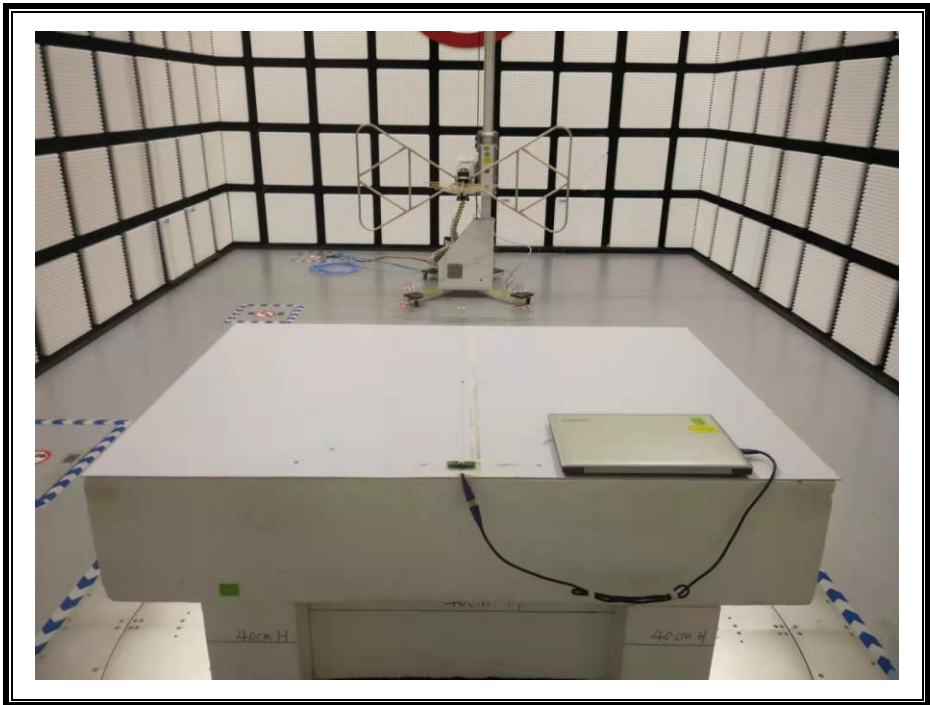

Appendix II

Setup Photographs

RADIATED RF MEASUREMENT SETUP (ABOVE 1 GHz)

MEASUREMENT POSITION (Z axis)

RADIATED RF MEASUREMENT SETUP (30MHz~1GHz)

RADIATED RF MEASUREMENT SETUP (Below 30MHz)

AC POWER LINE MEASUREMENT SETUP