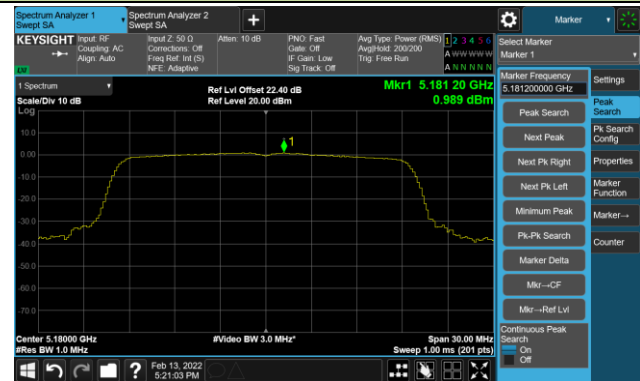

802.11ax-HE20 Power Spectral Density - Ant 0

Channel 36 (5180MHz)