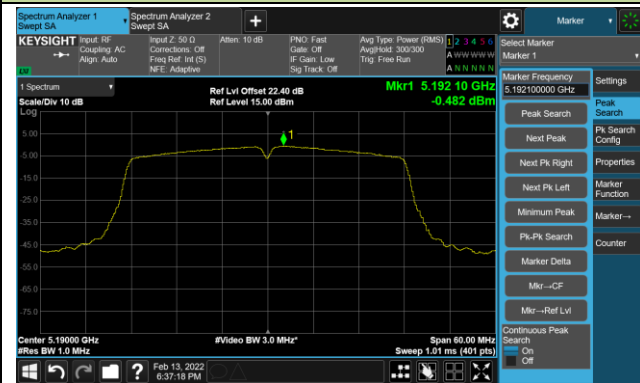

Channel 120 (5600MHz)

Channel 140 (5700MHz)

Channel 144 (5720MHz)

Channel 149 (5745MHz)

Channel 157 (5785MHz)

Channel 165 (5825MHz)

802.11ac-VHT40 Power Spectral Density - Ant 1

Channel 38 (5190MHz)

Channel 46 (5230MHz)

Channel 54 (5270MHz)

Channel 62 (5310MHz)

Channel 102 (5510MHz)

Channel 110 (5550MHz)

Channel 118 (5590MHz)

Channel 134 (5670MHz)