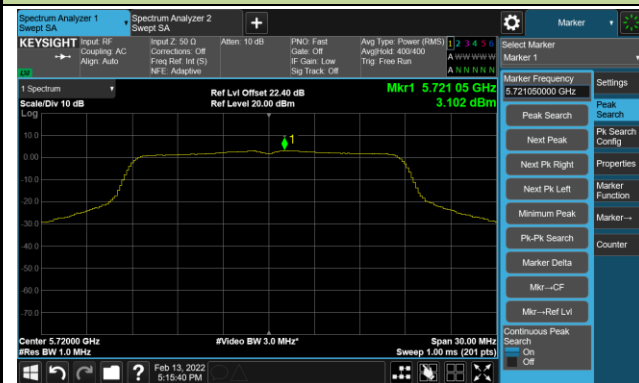

Channel 64 (5580MHz)

Channel 120 (5600MHz)

Channel 140 (5700MHz)

Channel 144 (5720MHz)

Channel 149 (5745MHz)

Channel 157 (5785MHz)

Channel 165 (5825MHz)

802.11ac-VHT20 Power Spectral Density - Ant 1

Channel 36 (5180MHz)

Channel 44 (5220MHz)

Channel 48 (5240MHz)

Channel 52 (5260MHz)

Channel 60 (5300MHz)

Channel 64 (5320MHz)

Channel 100 (5500MHz)

Channel 116 (5580MHz)

Channel 120 (5600MHz)

Channel 140 (5700MHz)

Channel 144 (5720MHz)

Channel 149 (5745MHz)

Channel 157 (5785MHz)

Channel 165 (5825MHz)

802.11ac-VHT40 Power Spectral Density - Ant 1

Channel 38 (5190MHz)