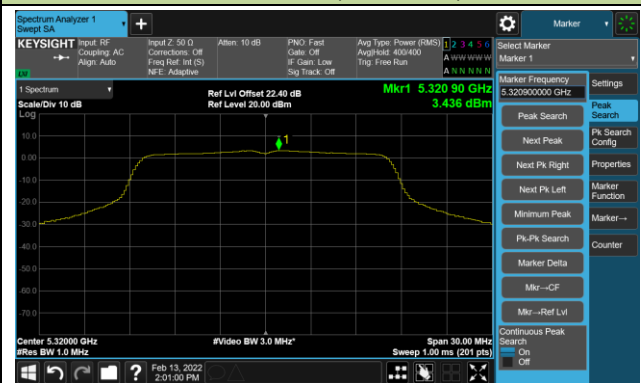

Channel 134 (5670MHz)

802.11ax-HE80 Power Spectral Density - Ant 0

Channel 42 (5210MHz)

Channel 58 (5290MHz)

Channel 106 (5530MHz)

Channel 122 (5610MHz)

Channel 138 (5690MHz)

Channel 155 (5775MHz)

802.11a Power Spectral Density - Ant 1

Channel 36 (5180MHz)

Channel 44 (5220MHz)

Channel 48 (5240MHz)

Channel 52 (5260MHz)

Channel 60 (5300MHz)

Channel 64 (5320MHz)

Channel 100 (5500MHz)

Channel 64 (5580MHz)

Channel 120 (5600MHz)

Channel 140 (5700MHz)

Channel 144 (5720MHz)

Channel 149 (5745MHz)

Channel 157 (5785MHz)

Channel 165 (5825MHz)

802.11ac-VHT20 Power Spectral Density - Ant 1