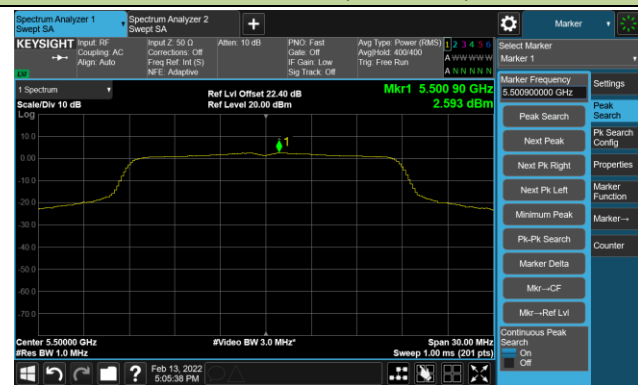

Channel 64 (5580MHz)

Channel 120 (5600MHz)

Channel 140 (5700MHz)

Channel 144 (5720MHz)

Channel 149 (5745MHz)

Channel 157 (5785MHz)

Channel 165 (5825MHz)

802.11ac-VHT20 Power Spectral Density - Ant 1

Channel 36 (5180MHz)

Channel 44 (5220MHz)

Channel 48 (5240MHz)

Channel 52 (5260MHz)

Channel 60 (5300MHz)

Channel 64 (5320MHz)

Channel 100 (5500MHz)

Channel 116 (5580MHz)

Channel 120 (5600MHz)

Channel 140 (5700MHz)

Channel 144 (5720MHz)

Channel 149 (5745MHz)

Channel 157 (5785MHz)

Channel 165 (5825MHz)

802.11ac-VHT40 Power Spectral Density - Ant 1

Channel 38 (5190MHz)