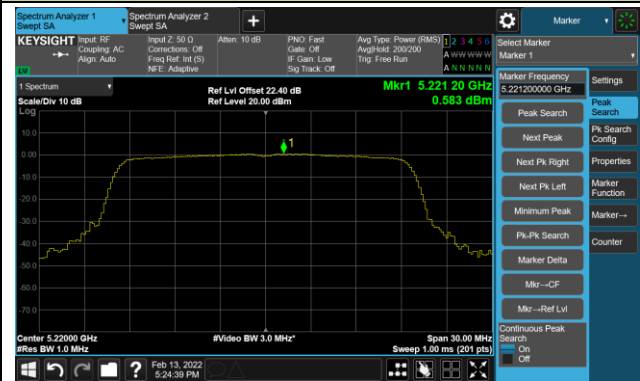

802.11ac-VHT80 Power Spectral Density - Ant 0

Channel 42 (5210MHz)

Channel 58 (5290MHz)

Channel 106 (5530MHz)

Channel 122 (5610MHz)

Channel 138 (5690MHz)

Channel 155 (5775MHz)

802.11ax-HE20 Power Spectral Density - Ant 0

Channel 36 (5180MHz)

Channel 44 (5220MHz)

Channel 48 (5240MHz)

Channel 52 (5260MHz)

Channel 60 (5300MHz)

Channel 64 (5320MHz)

Channel 100 (5500MHz)

Channel 116 (5580MHz)