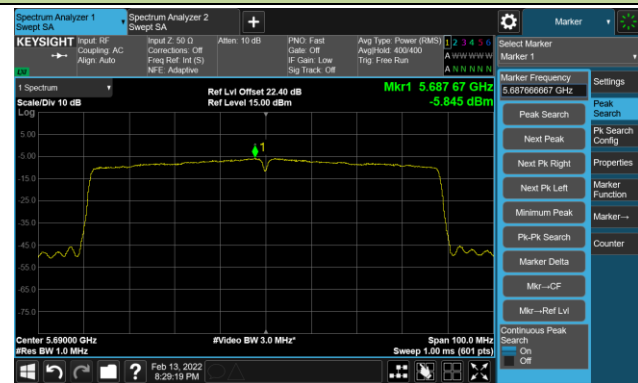

802.11ac-VHT80 Power Spectral Density - Ant 0

Channel 42 (5210MHz)

Channel 58 (5290MHz)

Channel 106 (5530MHz)

Channel 122 (5610MHz)

Channel 138 (5690MHz)

Channel 155 (5775MHz)

802.11ax-HE20 Power Spectral Density - Ant 0