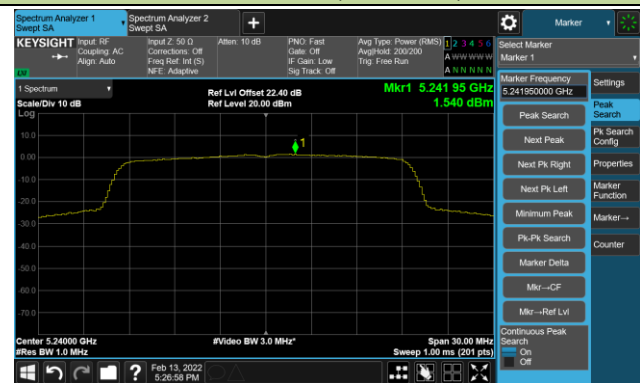

802.11ac-VHT80 Power Spectral Density - Ant 0

Channel 42 (5210MHz)

Channel 58 (5290MHz)

Channel 106 (5530MHz)

Channel 122 (5610MHz)

Channel 138 (5690MHz)

Channel 155 (5775MHz)

802.11ax-HE20 Power Spectral Density - Ant 0

Channel 36 (5180MHz)

Channel 44 (5220MHz)

Channel 48 (5240MHz)

Channel 52 (5260MHz)

Channel 60 (5300MHz)

Channel 64 (5320MHz)

Channel 100 (5500MHz)

Channel 116 (5580MHz)