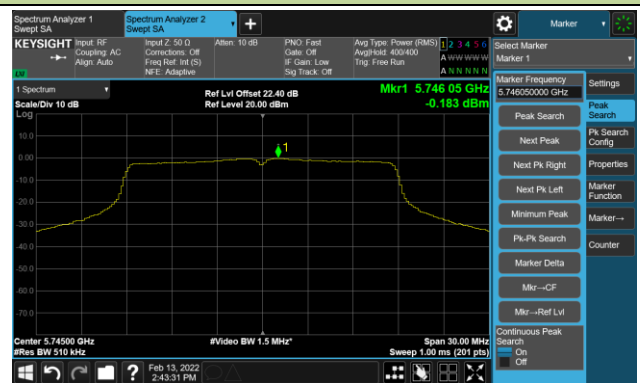

Channel 120 (5600MHz)

Channel 140 (5700MHz)

Channel 144 (5720MHz)

Channel 149 (5745MHz)

Channel 157 (5785MHz)

Channel 165 (5825MHz)

802.11ac-VHT40 Power Spectral Density - Ant 1

Channel 38 (5190MHz)

Channel 46 (5230MHz)

Channel 54 (5270MHz)

Channel 62 (5310MHz)

Channel 102 (5510MHz)

Channel 110 (5550MHz)

Channel 118 (5590MHz)

Channel 134 (5670MHz)