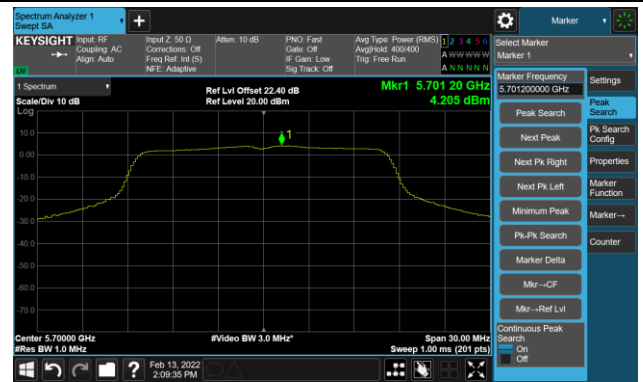

Channel 134 (5670MHz)

802.11ax-HE80 Power Spectral Density - Ant 0

Channel 42 (5210MHz)

Channel 58 (5290MHz)

Channel 106 (5530MHz)

Channel 122 (5610MHz)

Channel 138 (5690MHz)

Channel 155 (5775MHz)

802.11a Power Spectral Density - Ant 1

Channel 36 (5180MHz)

Channel 44 (5220MHz)

Channel 48 (5240MHz)

Channel 52 (5260MHz)

Channel 60 (5300MHz)

Channel 64 (5320MHz)

Channel 100 (5500MHz)

Channel 64 (5580MHz)

Channel 120 (5600MHz)

Channel 140 (5700MHz)

Channel 144 (5720MHz)

Channel 149 (5745MHz)

Channel 157 (5785MHz)

Channel 165 (5825MHz)

802.11ac-VHT20 Power Spectral Density - Ant 1