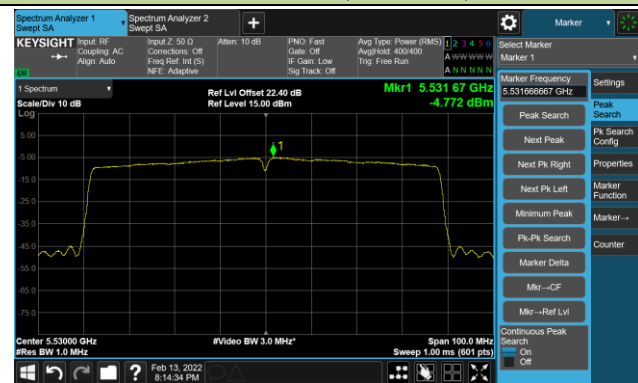

802.11ac-VHT80 Power Spectral Density - Ant 0

Channel 42 (5210MHz)

Channel 58 (5290MHz)

Channel 106 (5530MHz)

Channel 122 (5610MHz)

Channel 138 (5690MHz)

Channel 155 (5775MHz)

802.11ax-HE20 Power Spectral Density - Ant 0