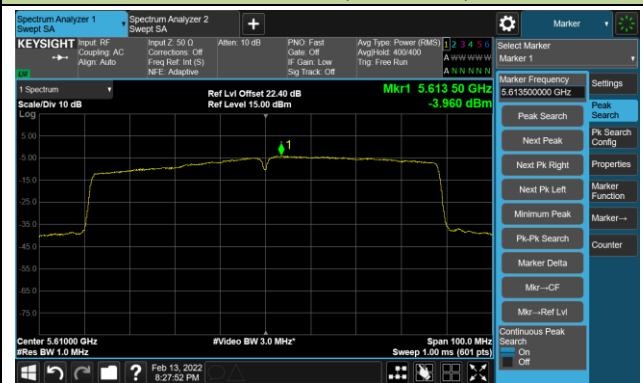

802.11ac-VHT80 Power Spectral Density - Ant 0

Channel 42 (5210MHz)

Channel 58 (5290MHz)

Channel 106 (5530MHz)

Channel 122 (5610MHz)

Channel 138 (5690MHz)

Channel 155 (5775MHz)

802.11ax-HE20 Power Spectral Density - Ant 0