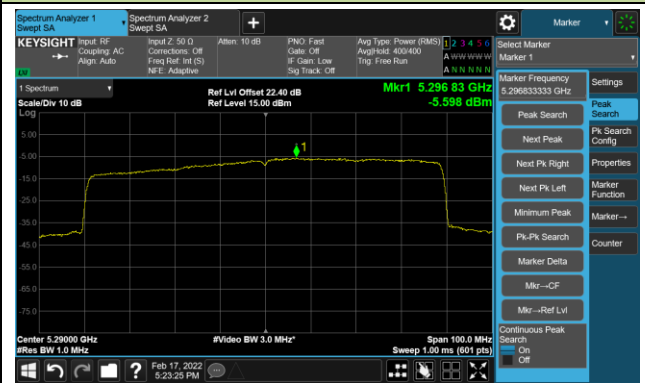

Channel 134 (5670MHz)

802.11ax-HE80 Power Spectral Density - Ant 0

Channel 42 (5210MHz)

Channel 58 (5290MHz)

Channel 106 (5530MHz)

Channel 122 (5610MHz)

Channel 138 (5690MHz)

Channel 155 (5775MHz)