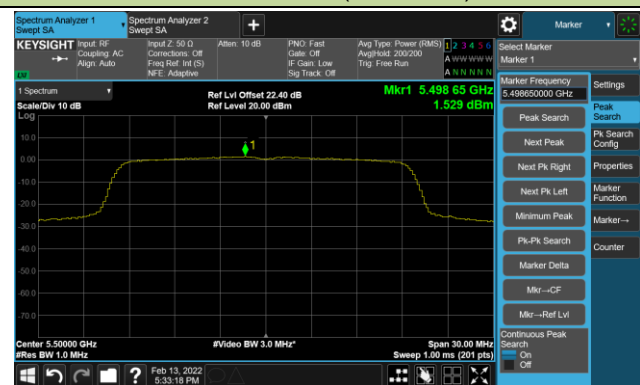

802.11ac-VHT80 Power Spectral Density - Ant 0

Channel 42 (5210MHz)

Channel 58 (5290MHz)

Channel 106 (5530MHz)

Channel 122 (5610MHz)

Channel 138 (5690MHz)

Channel 155 (5775MHz)

802.11ax-HE20 Power Spectral Density - Ant 0

Channel 36 (5180MHz)

Channel 44 (5220MHz)

Channel 48 (5240MHz)

Channel 52 (5260MHz)

Channel 60 (5300MHz)

Channel 64 (5320MHz)

Channel 100 (5500MHz)

Channel 116 (5580MHz)

802.11ax-HE40 Power Spectral Density - Ant 0

Channel 38 (5190MHz)

Channel 46 (5230MHz)

Channel 54 (5270MHz)

Channel 62 (5310MHz)

Channel 102 (5510MHz)

Channel 110 (5550MHz)

Channel 118 (5590MHz)