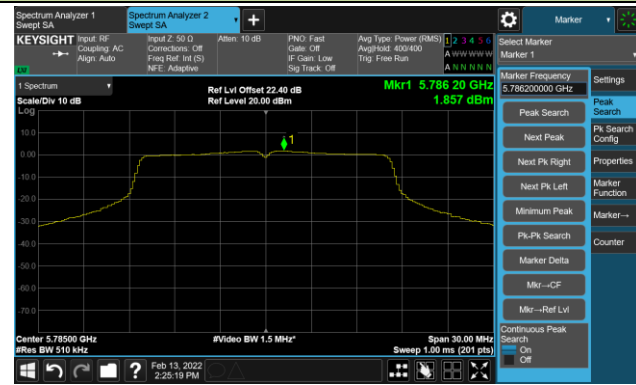

802.11a Power Spectral Density - Ant 1

Channel 36 (5180MHz)

Channel 44 (5220MHz)

Channel 48 (5240MHz)

Channel 52 (5260MHz)

Channel 60 (5300MHz)

Channel 64 (5320MHz)

Channel 100 (5500MHz)

Channel 64 (5580MHz)

Channel 120 (5600MHz)

Channel 140 (5700MHz)

Channel 144 (5720MHz)

Channel 149 (5745MHz)

Channel 157 (5785MHz)

Channel 165 (5825MHz)

802.11ac-VHT20 Power Spectral Density - Ant 1