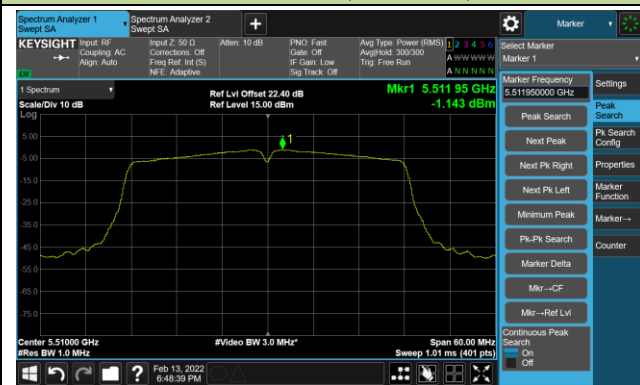

Channel 120 (5600MHz)

Channel 140 (5700MHz)

Channel 144 (5720MHz)

Channel 149 (5745MHz)

Channel 157 (5785MHz)

Channel 165 (5825MHz)

802.11ac-VHT40 Power Spectral Density - Ant 1

Channel 38 (5190MHz)

Channel 46 (5230MHz)

Channel 54 (5270MHz)

Channel 62 (5310MHz)

Channel 102 (5510MHz)

Channel 110 (5550MHz)

Channel 118 (5590MHz)

Channel 134 (5670MHz)