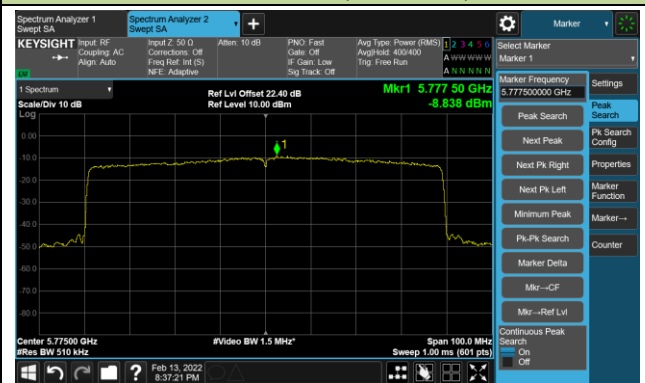

Channel 134 (5670MHz)

802.11ax-HE80 Power Spectral Density - Ant 0

Channel 42 (5210MHz)

Channel 58 (5290MHz)

Channel 106 (5530MHz)

Channel 122 (5610MHz)

Channel 138 (5690MHz)

Channel 155 (5775MHz)

802.11a Power Spectral Density - Ant 1

Channel 36 (5180MHz)

Channel 44 (5220MHz)

Channel 48 (5240MHz)

Channel 52 (5260MHz)

Channel 60 (5300MHz)

Channel 64 (5320MHz)

Channel 100 (5500MHz)