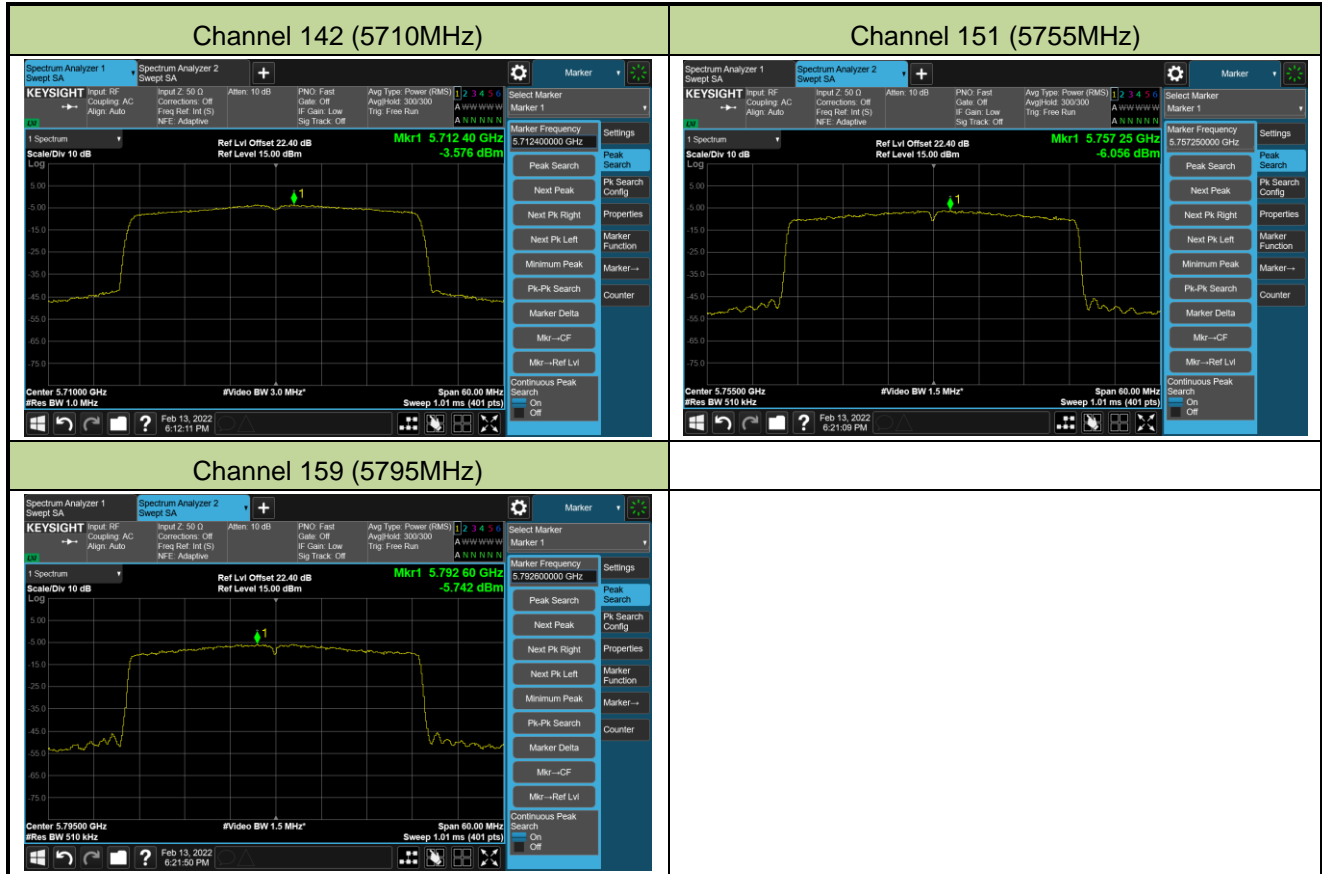

802.11ax-HE40 Power Spectral Density - Ant 0

Channel 38 (5190MHz)

Channel 46 (5230MHz)

Channel 54 (5270MHz)

Channel 62 (5310MHz)

Channel 102 (5510MHz)

Channel 110 (5550MHz)

Channel 118 (5590MHz)

Channel 134 (5670MHz)

802.11ax-HE80 Power Spectral Density - Ant 0

Channel 42 (5210MHz)

Channel 58 (5290MHz)

Channel 106 (5530MHz)

Channel 122 (5610MHz)

Channel 138 (5690MHz)

Channel 155 (5775MHz)