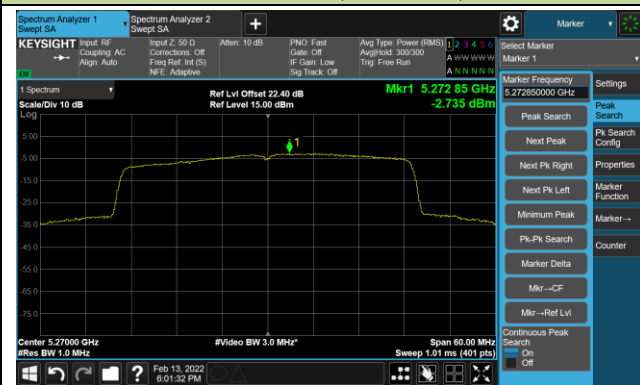

802.11ax-HE40 Power Spectral Density - Ant 0

Channel 38 (5190MHz)

Channel 46 (5230MHz)

Channel 54 (5270MHz)

Channel 62 (5310MHz)

Channel 102 (5510MHz)

Channel 110 (5550MHz)

Channel 118 (5590MHz)

Channel 134 (5670MHz)

802.11ax-HE80 Power Spectral Density - Ant 0

Channel 42 (5210MHz)

Channel 58 (5290MHz)

Channel 106 (5530MHz)

Channel 122 (5610MHz)

Channel 138 (5690MHz)

Channel 155 (5775MHz)