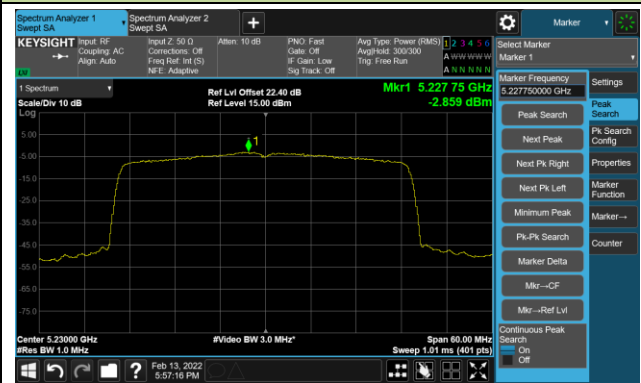

Channel 36 (5180MHz)

Channel 44 (5220MHz)

Channel 48 (5240MHz)

Channel 52 (5260MHz)

Channel 60 (5300MHz)

Channel 64 (5320MHz)

Channel 100 (5500MHz)

Channel 116 (5580MHz)

802.11ax-HE40 Power Spectral Density - Ant 0

Channel 38 (5190MHz)

Channel 46 (5230MHz)

Channel 54 (5270MHz)

Channel 62 (5310MHz)

Channel 102 (5510MHz)

Channel 110 (5550MHz)

Channel 118 (5590MHz)