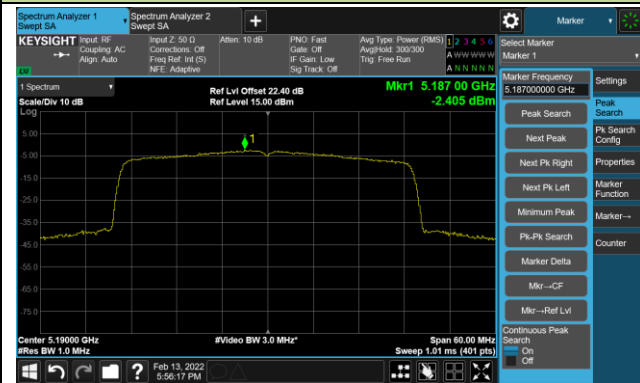

Channel 36 (5180MHz)

Channel 44 (5220MHz)

Channel 48 (5240MHz)

Channel 52 (5260MHz)

Channel 60 (5300MHz)

Channel 64 (5320MHz)

Channel 100 (5500MHz)

Channel 116 (5580MHz)

802.11ax-HE40 Power Spectral Density - Ant 0

Channel 38 (5190MHz)

Channel 46 (5230MHz)

Channel 54 (5270MHz)

Channel 62 (5310MHz)

Channel 102 (5510MHz)

Channel 110 (5550MHz)

Channel 118 (5590MHz)