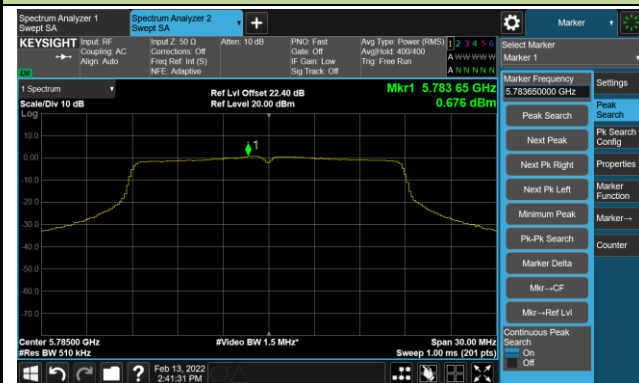

Channel 120 (5600MHz)

Channel 140 (5700MHz)

Channel 144 (5720MHz)

Channel 149 (5745MHz)

Channel 157 (5785MHz)

Channel 165 (5825MHz)

802.11ac-VHT40 Power Spectral Density - Ant 1

Channel 38 (5190MHz)

Channel 46 (5230MHz)

Channel 54 (5270MHz)

Channel 62 (5310MHz)

Channel 102 (5510MHz)

Channel 110 (5550MHz)

Channel 118 (5590MHz)

Channel 134 (5670MHz)