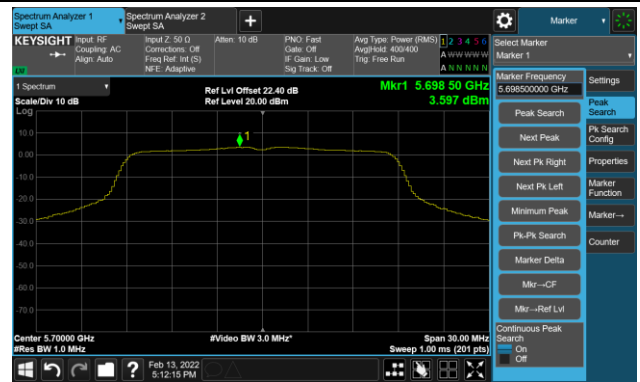

Channel 64 (5580MHz)

Channel 120 (5600MHz)

Channel 140 (5700MHz)

Channel 144 (5720MHz)

Channel 149 (5745MHz)

Channel 157 (5785MHz)

Channel 165 (5825MHz)

802.11ac-VHT20 Power Spectral Density - Ant 1

Channel 36 (5180MHz)

Channel 44 (5220MHz)

Channel 48 (5240MHz)

Channel 52 (5260MHz)

Channel 60 (5300MHz)

Channel 64 (5320MHz)

Channel 100 (5500MHz)

Channel 116 (5580MHz)

Channel 120 (5600MHz)

Channel 140 (5700MHz)

Channel 144 (5720MHz)

Channel 149 (5745MHz)

Channel 157 (5785MHz)

Channel 165 (5825MHz)

802.11ac-VHT40 Power Spectral Density - Ant 1

Channel 38 (5190MHz)