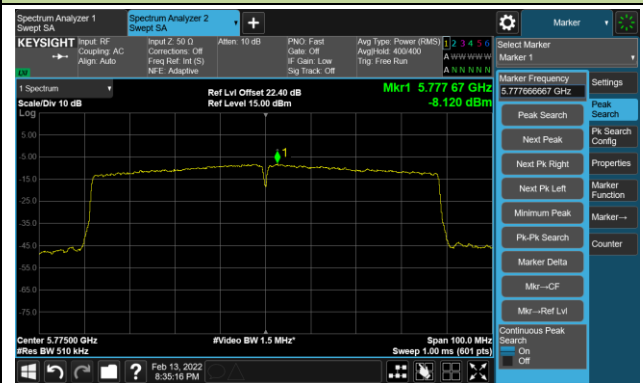

802.11ac-VHT80 Power Spectral Density - Ant 0

Channel 42 (5210MHz)

Channel 58 (5290MHz)

Channel 106 (5530MHz)

Channel 122 (5610MHz)

Channel 138 (5690MHz)

Channel 155 (5775MHz)

802.11ax-HE20 Power Spectral Density - Ant 0