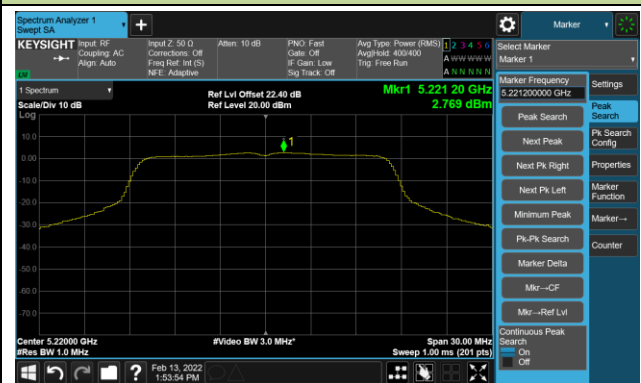

Channel 134 (5670MHz)

802.11ax-HE80 Power Spectral Density - Ant 0

Channel 42 (5210MHz)

Channel 58 (5290MHz)

Channel 106 (5530MHz)

Channel 122 (5610MHz)

Channel 138 (5690MHz)

Channel 155 (5775MHz)

802.11a Power Spectral Density - Ant 1

Channel 36 (5180MHz)

Channel 44 (5220MHz)

Channel 48 (5240MHz)

Channel 52 (5260MHz)

Channel 60 (5300MHz)

Channel 64 (5320MHz)

Channel 100 (5500MHz)