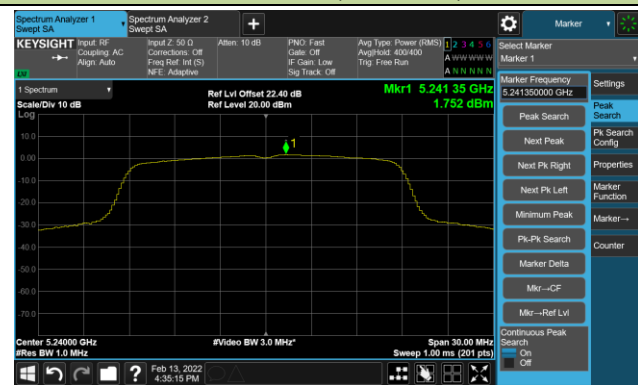

Channel 48 (5240MHz)