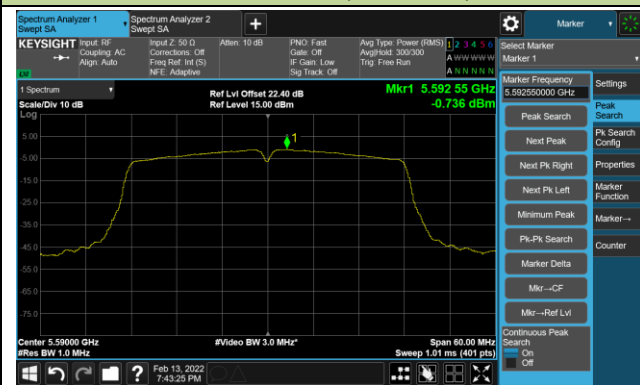

Channel 120 (5600MHz)

Channel 140 (5700MHz)

Channel 144 (5720MHz)

Channel 149 (5745MHz)

Channel 157 (5785MHz)

Channel 165 (5825MHz)

802.11ac-VHT40 Power Spectral Density - Ant 1

Channel 38 (5190MHz)

Channel 46 (5230MHz)

Channel 54 (5270MHz)

Channel 62 (5310MHz)

Channel 102 (5510MHz)

Channel 110 (5550MHz)

Channel 118 (5590MHz)

Channel 134 (5670MHz)