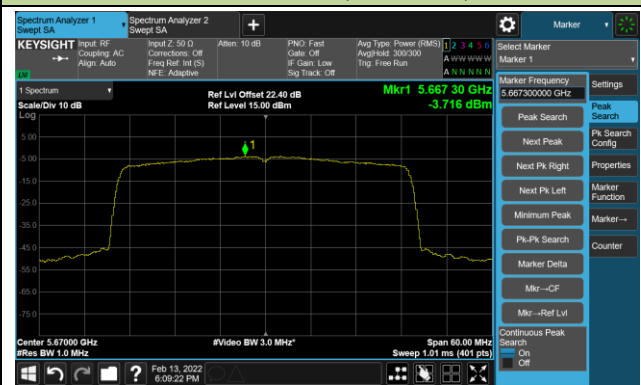

802.11ax-HE40 Power Spectral Density - Ant 0

Channel 38 (5190MHz)

Channel 46 (5230MHz)

Channel 54 (5270MHz)

Channel 62 (5310MHz)

Channel 102 (5510MHz)

Channel 110 (5550MHz)

Channel 118 (5590MHz)

Channel 134 (5670MHz)

802.11ax-HE80 Power Spectral Density - Ant 0

Channel 42 (5210MHz)

Channel 58 (5290MHz)

Channel 106 (5530MHz)

Channel 122 (5610MHz)

Channel 138 (5690MHz)

Channel 155 (5775MHz)