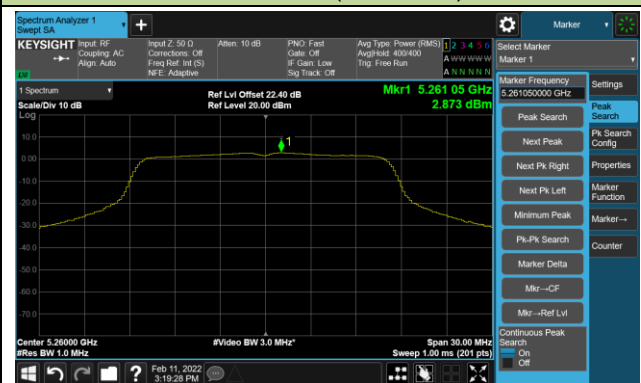

Channel 134 (5670MHz)

802.11ax-HE80 Power Spectral Density - Ant 0

Channel 42 (5210MHz)

Channel 58 (5290MHz)

Channel 106 (5530MHz)

Channel 122 (5610MHz)

Channel 138 (5690MHz)

Channel 155 (5775MHz)

802.11a Power Spectral Density - Ant 1

Channel 36 (5180MHz)

Channel 44 (5220MHz)

Channel 48 (5240MHz)

Channel 52 (5260MHz)

Channel 60 (5300MHz)

Channel 64 (5320MHz)

Channel 100 (5500MHz)

Channel 64 (5580MHz)

Channel 120 (5600MHz)

Channel 140 (5700MHz)

Channel 144 (5720MHz)

Channel 149 (5745MHz)

Channel 157 (5785MHz)

Channel 165 (5825MHz)

802.11ac-VHT20 Power Spectral Density - Ant 1