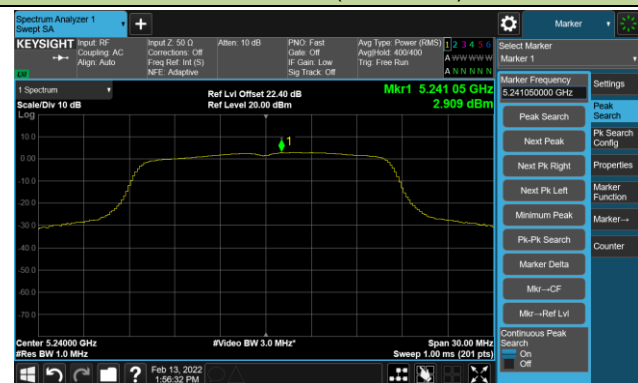

Channel 134 (5670MHz)

802.11ax-HE80 Power Spectral Density - Ant 0

Channel 42 (5210MHz)

Channel 58 (5290MHz)

Channel 106 (5530MHz)

Channel 122 (5610MHz)

Channel 138 (5690MHz)

Channel 155 (5775MHz)

802.11a Power Spectral Density - Ant 1

Channel 36 (5180MHz)

Channel 44 (5220MHz)

Channel 48 (5240MHz)

Channel 52 (5260MHz)

Channel 60 (5300MHz)

Channel 64 (5320MHz)

Channel 100 (5500MHz)

Channel 64 (5580MHz)

Channel 120 (5600MHz)

Channel 140 (5700MHz)

Channel 144 (5720MHz)

Channel 149 (5745MHz)

Channel 157 (5785MHz)

Channel 165 (5825MHz)

802.11ac-VHT20 Power Spectral Density - Ant 1