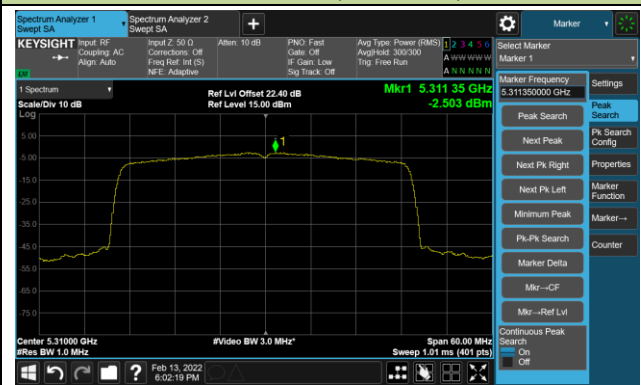

802.11ax-HE40 Power Spectral Density - Ant 0

Channel 38 (5190MHz)

Channel 46 (5230MHz)

Channel 54 (5270MHz)

Channel 62 (5310MHz)

Channel 102 (5510MHz)

Channel 110 (5550MHz)

Channel 118 (5590MHz)

Channel 134 (5670MHz)

802.11ax-HE80 Power Spectral Density - Ant 0

Channel 42 (5210MHz)

Channel 58 (5290MHz)

Channel 106 (5530MHz)

Channel 122 (5610MHz)

Channel 138 (5690MHz)

Channel 155 (5775MHz)