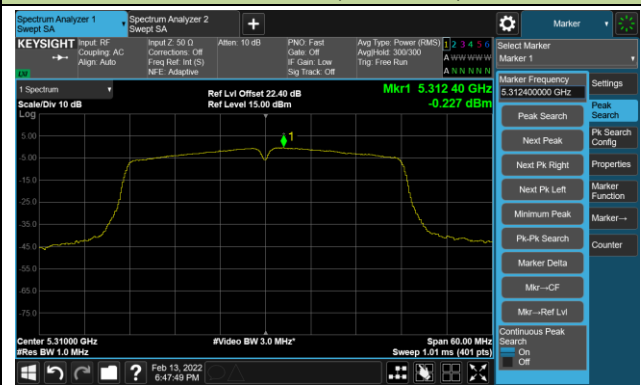

Channel 120 (5600MHz)

Channel 140 (5700MHz)

Channel 144 (5720MHz)

Channel 149 (5745MHz)

Channel 157 (5785MHz)

Channel 165 (5825MHz)

802.11ac-VHT40 Power Spectral Density - Ant 1

Channel 38 (5190MHz)

Channel 46 (5230MHz)

Channel 54 (5270MHz)

Channel 62 (5310MHz)

Channel 102 (5510MHz)

Channel 110 (5550MHz)

Channel 118 (5590MHz)

Channel 134 (5670MHz)