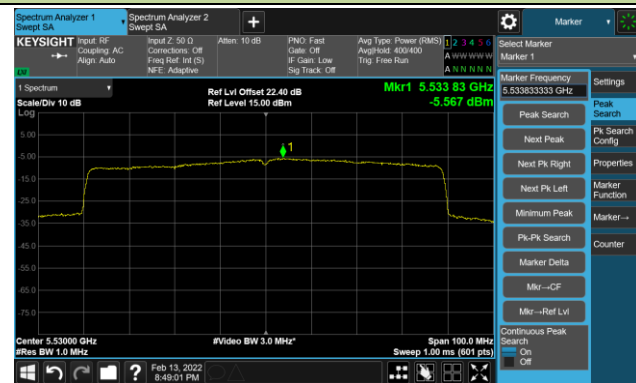

Channel 134 (5670MHz)

802.11ax-HE80 Power Spectral Density - Ant 0

Channel 42 (5210MHz)

Channel 58 (5290MHz)

Channel 106 (5530MHz)

Channel 122 (5610MHz)

Channel 138 (5690MHz)

Channel 155 (5775MHz)