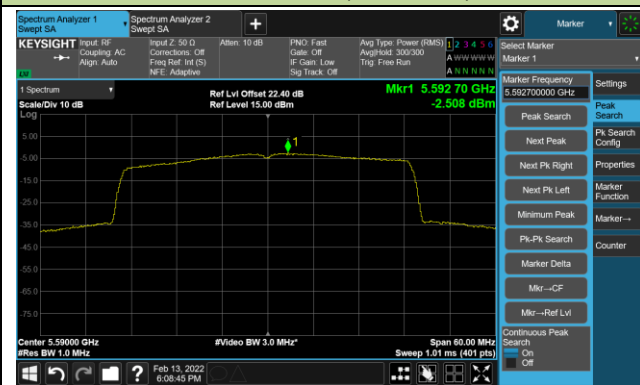

802.11ax-HE40 Power Spectral Density - Ant 0

Channel 38 (5190MHz)

Channel 46 (5230MHz)

Channel 54 (5270MHz)

Channel 62 (5310MHz)

Channel 102 (5510MHz)

Channel 110 (5550MHz)

Channel 118 (5590MHz)

Channel 134 (5670MHz)

802.11ax-HE80 Power Spectral Density - Ant 0

Channel 42 (5210MHz)

Channel 58 (5290MHz)

Channel 106 (5530MHz)

Channel 122 (5610MHz)

Channel 138 (5690MHz)

Channel 155 (5775MHz)