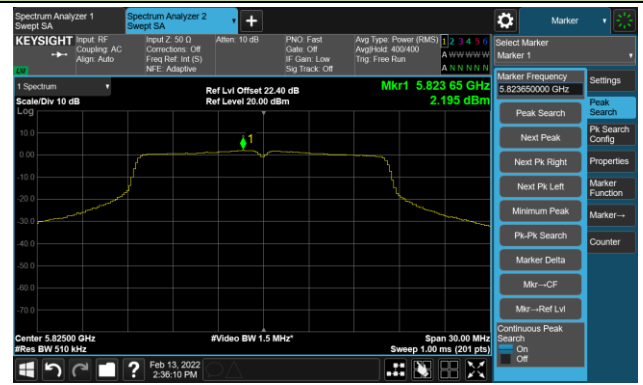

Channel 64 (5580MHz)

Channel 120 (5600MHz)

Channel 140 (5700MHz)

Channel 144 (5720MHz)

Channel 149 (5745MHz)

Channel 157 (5785MHz)

Channel 165 (5825MHz)

802.11ac-VHT20 Power Spectral Density - Ant 1