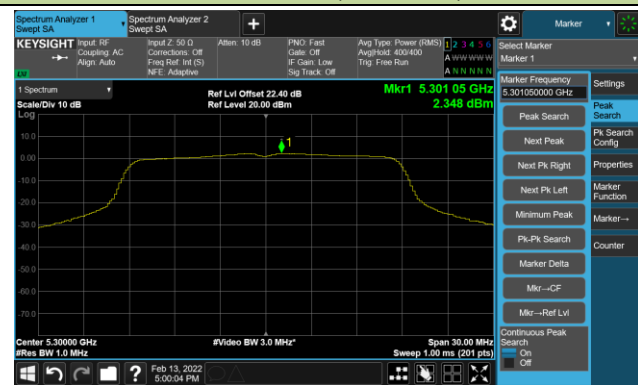

Channel 64 (5580MHz)

Channel 120 (5600MHz)

Channel 140 (5700MHz)

Channel 144 (5720MHz)

Channel 149 (5745MHz)

Channel 157 (5785MHz)

Channel 165 (5825MHz)

802.11ac-VHT20 Power Spectral Density - Ant 1

Channel 36 (5180MHz)

Channel 44 (5220MHz)

Channel 48 (5240MHz)

Channel 52 (5260MHz)

Channel 60 (5300MHz)

Channel 64 (5320MHz)

Channel 100 (5500MHz)

Channel 116 (5580MHz)

Channel 120 (5600MHz)

Channel 140 (5700MHz)

Channel 144 (5720MHz)

Channel 149 (5745MHz)

Channel 157 (5785MHz)

Channel 165 (5825MHz)

802.11ac-VHT40 Power Spectral Density - Ant 1

Channel 38 (5190MHz)