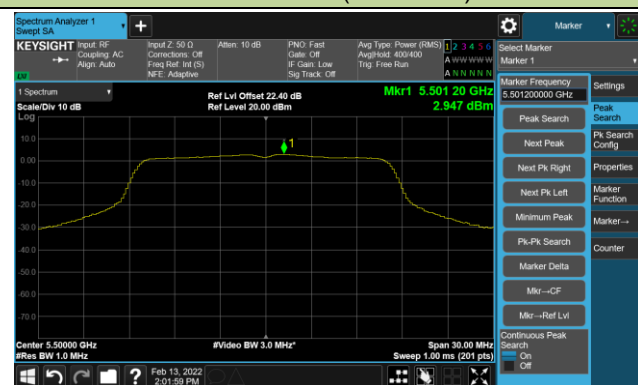

Channel 134 (5670MHz)

802.11ax-HE80 Power Spectral Density - Ant 0

Channel 42 (5210MHz)

Channel 58 (5290MHz)

Channel 106 (5530MHz)

Channel 122 (5610MHz)

Channel 138 (5690MHz)

Channel 155 (5775MHz)

802.11a Power Spectral Density - Ant 1

Channel 36 (5180MHz)

Channel 44 (5220MHz)

Channel 48 (5240MHz)

Channel 52 (5260MHz)

Channel 60 (5300MHz)

Channel 64 (5320MHz)

Channel 100 (5500MHz)

Channel 64 (5580MHz)

Channel 120 (5600MHz)

Channel 140 (5700MHz)

Channel 144 (5720MHz)

Channel 149 (5745MHz)

Channel 157 (5785MHz)

Channel 165 (5825MHz)

802.11ac-VHT20 Power Spectral Density - Ant 1