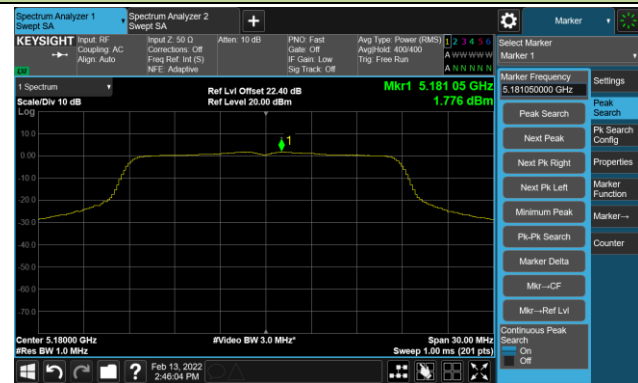

802.11ac-VHT20 Power Spectral Density - Ant 1

Channel 36 (5180MHz)