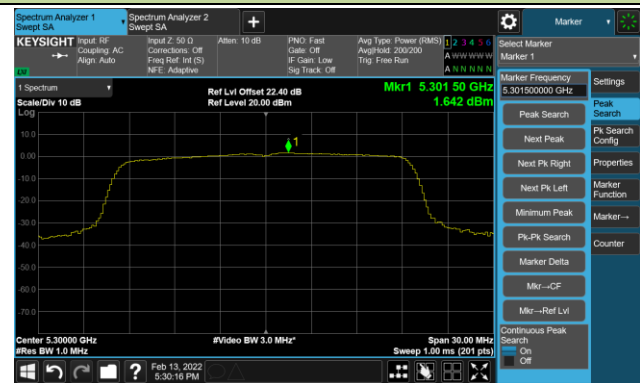

Channel 36 (5180MHz)

Channel 44 (5220MHz)

Channel 48 (5240MHz)

Channel 52 (5260MHz)

Channel 60 (5300MHz)

Channel 64 (5320MHz)

Channel 100 (5500MHz)

Channel 116 (5580MHz)

802.11ax-HE40 Power Spectral Density - Ant 0

Channel 38 (5190MHz)

Channel 46 (5230MHz)

Channel 54 (5270MHz)

Channel 62 (5310MHz)

Channel 102 (5510MHz)

Channel 110 (5550MHz)

Channel 118 (5590MHz)