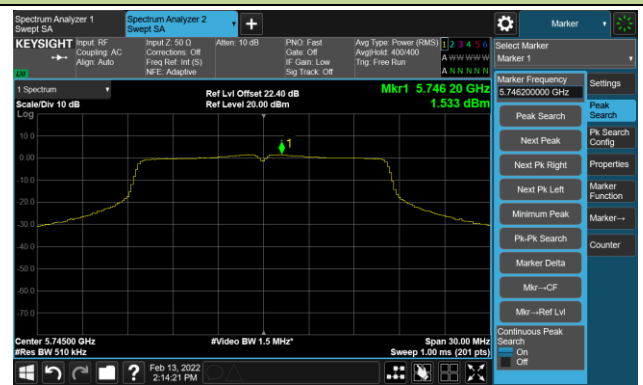

Channel 64 (5580MHz)

Channel 120 (5600MHz)

Channel 140 (5700MHz)

Channel 144 (5720MHz)

Channel 149 (5745MHz)

Channel 157 (5785MHz)

Channel 165 (5825MHz)

802.11ac-VHT20 Power Spectral Density - Ant 1