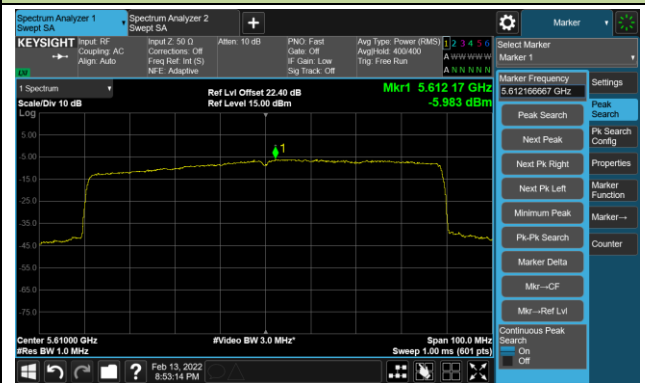

Channel 134 (5670MHz)

802.11ax-HE80 Power Spectral Density - Ant 0

Channel 42 (5210MHz)

Channel 58 (5290MHz)

Channel 106 (5530MHz)

Channel 122 (5610MHz)

Channel 138 (5690MHz)

Channel 155 (5775MHz)

802.11a Power Spectral Density - Ant 1

Channel 36 (5180MHz)

Channel 44 (5220MHz)

Channel 48 (5240MHz)

Channel 52 (5260MHz)

Channel 60 (5300MHz)

Channel 64 (5320MHz)

Channel 100 (5500MHz)