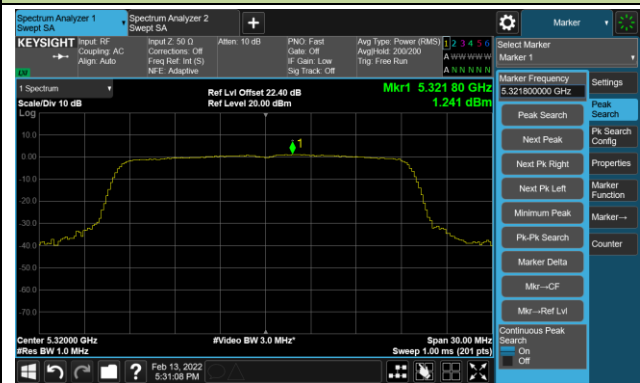

Channel 36 (5180MHz)

Channel 44 (5220MHz)

Channel 48 (5240MHz)

Channel 52 (5260MHz)

Channel 60 (5300MHz)

Channel 64 (5320MHz)

Channel 100 (5500MHz)

Channel 116 (5580MHz)

802.11ax-HE40 Power Spectral Density - Ant 0

Channel 38 (5190MHz)

Channel 46 (5230MHz)

Channel 54 (5270MHz)

Channel 62 (5310MHz)

Channel 102 (5510MHz)

Channel 110 (5550MHz)

Channel 118 (5590MHz)