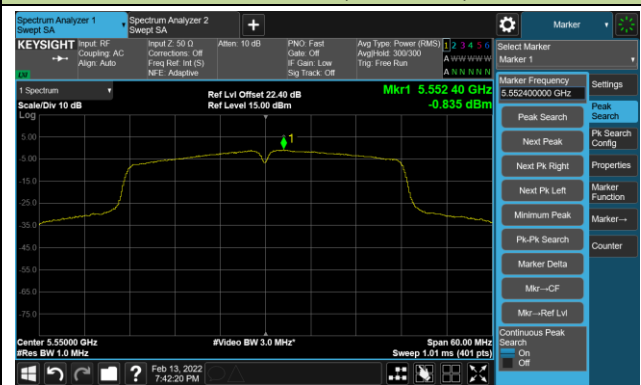

Channel 120 (5600MHz)

Channel 140 (5700MHz)

Channel 144 (5720MHz)

Channel 149 (5745MHz)

Channel 157 (5785MHz)

Channel 165 (5825MHz)

802.11ac-VHT40 Power Spectral Density - Ant 1

Channel 38 (5190MHz)

Channel 46 (5230MHz)

Channel 54 (5270MHz)

Channel 62 (5310MHz)

Channel 102 (5510MHz)

Channel 110 (5550MHz)

Channel 118 (5590MHz)

Channel 134 (5670MHz)