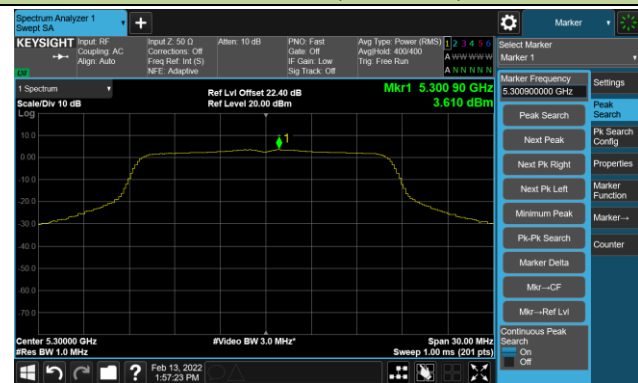

Channel 134 (5670MHz)

802.11ax-HE80 Power Spectral Density - Ant 0

Channel 42 (5210MHz)

Channel 58 (5290MHz)

Channel 106 (5530MHz)

Channel 122 (5610MHz)

Channel 138 (5690MHz)

Channel 155 (5775MHz)

802.11a Power Spectral Density - Ant 1

Channel 36 (5180MHz)

Channel 44 (5220MHz)

Channel 48 (5240MHz)

Channel 52 (5260MHz)

Channel 60 (5300MHz)

Channel 64 (5320MHz)

Channel 100 (5500MHz)

Channel 64 (5580MHz)

Channel 120 (5600MHz)

Channel 140 (5700MHz)

Channel 144 (5720MHz)

Channel 149 (5745MHz)

Channel 157 (5785MHz)

Channel 165 (5825MHz)

802.11ac-VHT20 Power Spectral Density - Ant 1