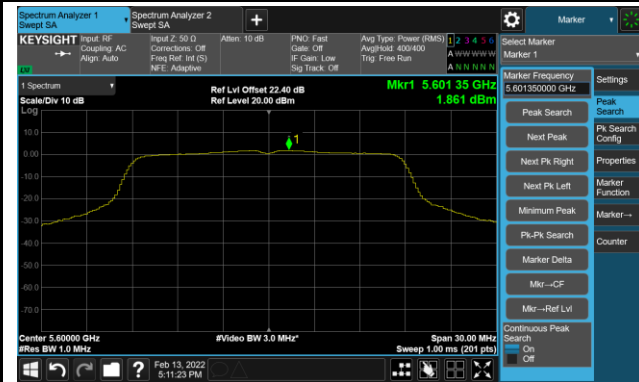

Channel 36 (5180MHz)

Channel 44 (5220MHz)

Channel 48 (5240MHz)

Channel 52 (5260MHz)

Channel 60 (5300MHz)

Channel 64 (5320MHz)

Channel 100 (5500MHz)

Channel 116 (5580MHz)

Channel 120 (5600MHz)

Channel 140 (5700MHz)

Channel 144 (5720MHz)

Channel 149 (5745MHz)

Channel 157 (5785MHz)

Channel 165 (5825MHz)

802.11ac-VHT40 Power Spectral Density - Ant 1

Channel 38 (5190MHz)