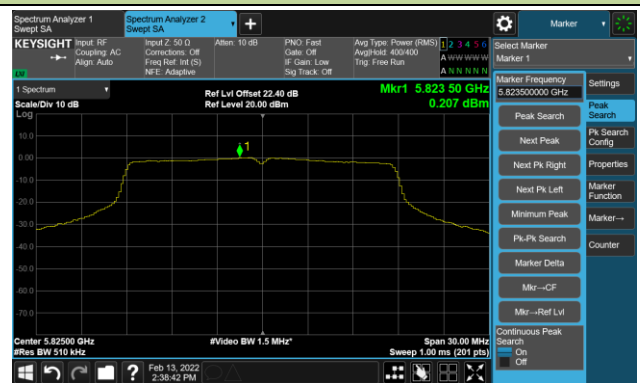

Channel 120 (5600MHz)

Channel 140 (5700MHz)

Channel 144 (5720MHz)

Channel 149 (5745MHz)

Channel 157 (5785MHz)

Channel 165 (5825MHz)

802.11ac-VHT40 Power Spectral Density - Ant 1

Channel 38 (5190MHz)

Channel 46 (5230MHz)

Channel 54 (5270MHz)

Channel 62 (5310MHz)

Channel 102 (5510MHz)

Channel 110 (5550MHz)

Channel 118 (5590MHz)

Channel 134 (5670MHz)