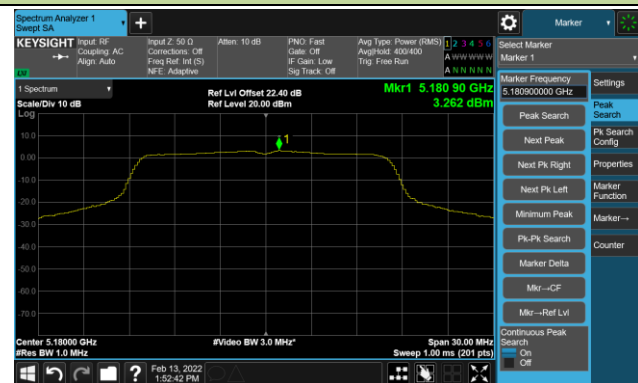

Channel 134 (5670MHz)

802.11ax-HE80 Power Spectral Density - Ant 0

Channel 42 (5210MHz)

Channel 58 (5290MHz)

Channel 106 (5530MHz)

Channel 122 (5610MHz)

Channel 138 (5690MHz)

Channel 155 (5775MHz)

802.11a Power Spectral Density - Ant 1

Channel 36 (5180MHz)

Channel 44 (5220MHz)

Channel 48 (5240MHz)

Channel 52 (5260MHz)

Channel 60 (5300MHz)

Channel 64 (5320MHz)

Channel 100 (5500MHz)