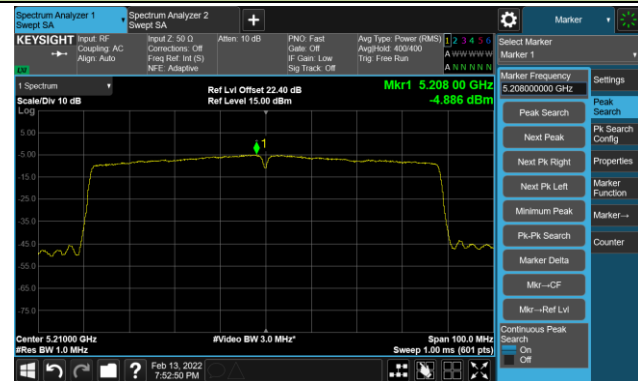

802.11ac-VHT80 Power Spectral Density - Ant 0

Channel 42 (5210MHz)

Channel 58 (5290MHz)

Channel 106 (5530MHz)

Channel 122 (5610MHz)

Channel 138 (5690MHz)

Channel 155 (5775MHz)

802.11ax-HE20 Power Spectral Density - Ant 0