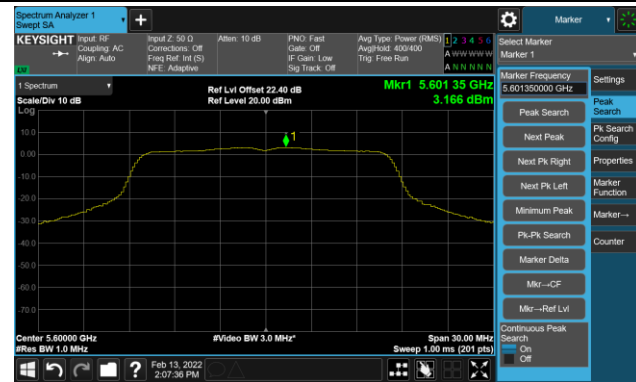

802.11a Power Spectral Density - Ant 1

Channel 36 (5180MHz)

Channel 44 (5220MHz)

Channel 48 (5240MHz)

Channel 52 (5260MHz)

Channel 60 (5300MHz)

Channel 64 (5320MHz)

Channel 100 (5500MHz)

Channel 64 (5580MHz)

Channel 120 (5600MHz)

Channel 140 (5700MHz)

Channel 144 (5720MHz)

Channel 149 (5745MHz)

Channel 157 (5785MHz)

Channel 165 (5825MHz)

802.11ac-VHT20 Power Spectral Density - Ant 1