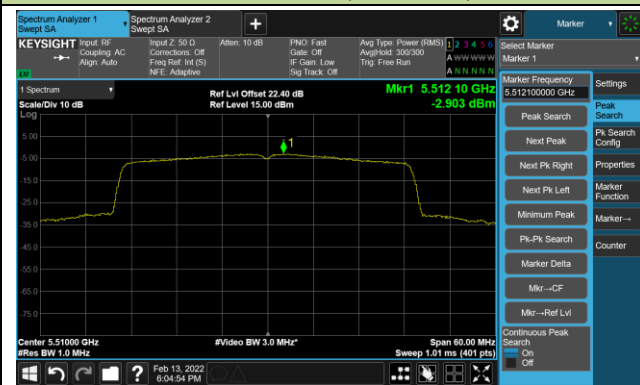

802.11ax-HE40 Power Spectral Density - Ant 0

Channel 38 (5190MHz)

Channel 46 (5230MHz)

Channel 54 (5270MHz)

Channel 62 (5310MHz)

Channel 102 (5510MHz)

Channel 110 (5550MHz)

Channel 118 (5590MHz)

Channel 134 (5670MHz)

802.11ax-HE80 Power Spectral Density - Ant 0

Channel 42 (5210MHz)

Channel 58 (5290MHz)

Channel 106 (5530MHz)

Channel 122 (5610MHz)

Channel 138 (5690MHz)

Channel 155 (5775MHz)