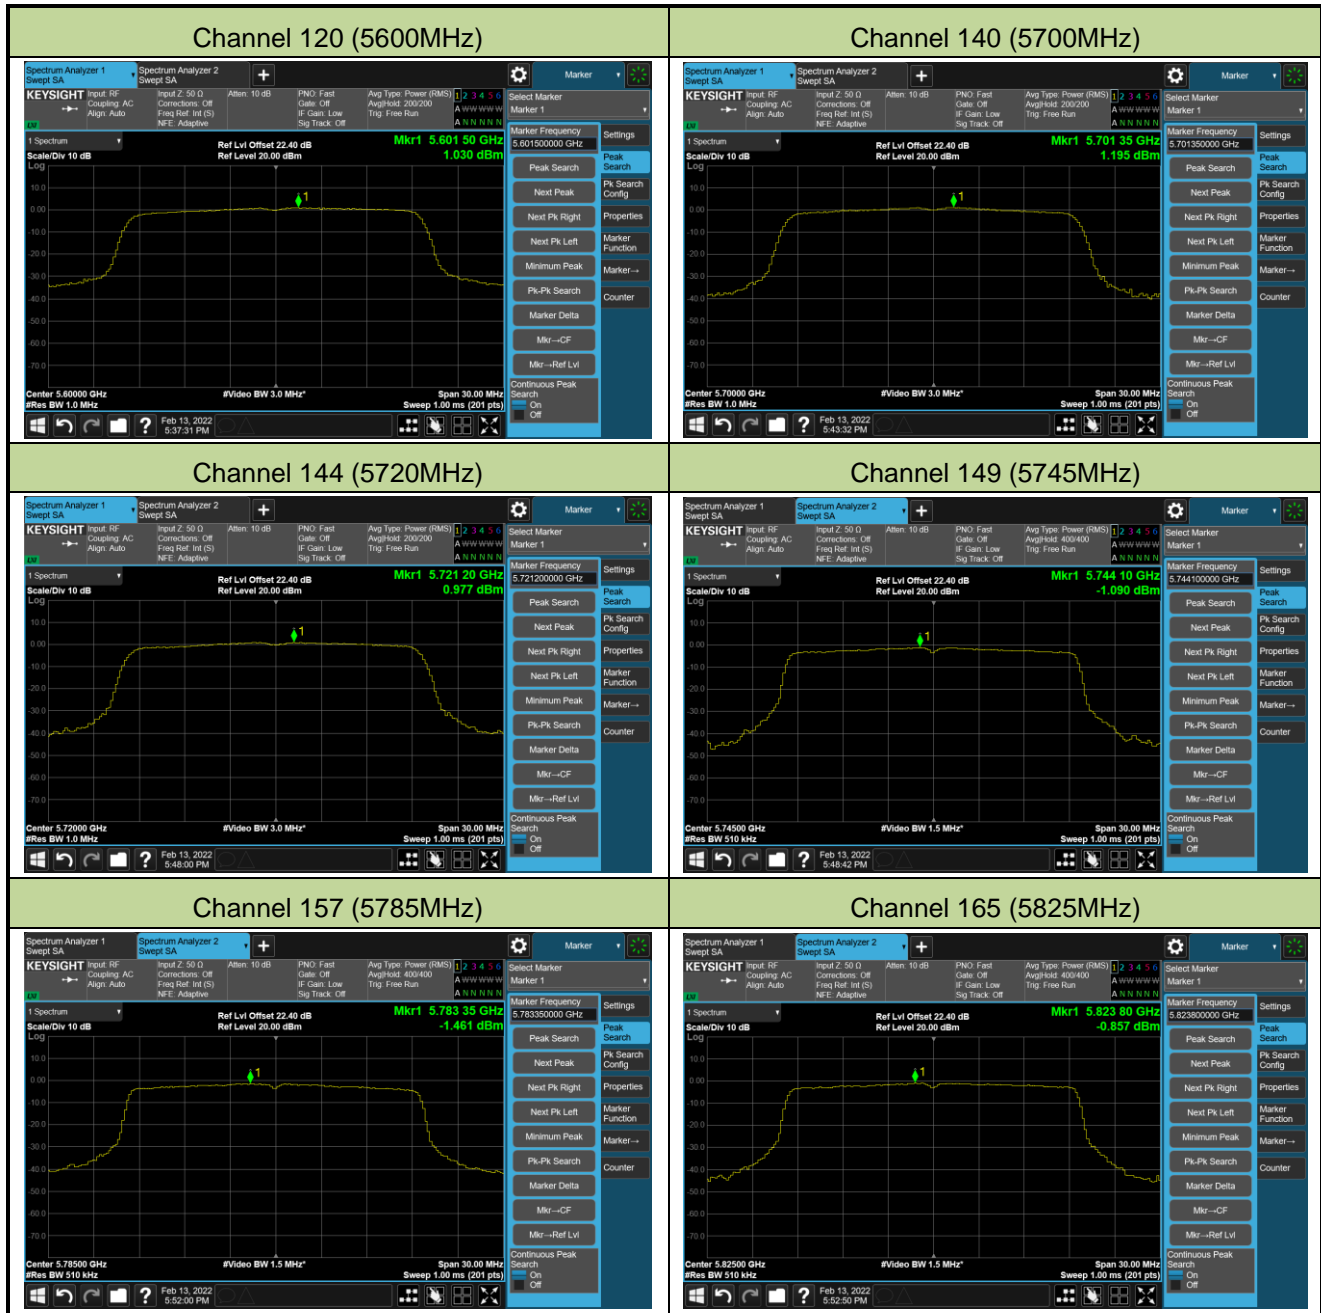

802.11ac-VHT80 Power Spectral Density - Ant 0

Channel 42 (5210MHz)

Channel 58 (5290MHz)

Channel 106 (5530MHz)

Channel 122 (5610MHz)

Channel 138 (5690MHz)

Channel 155 (5775MHz)

802.11ax-HE20 Power Spectral Density - Ant 0

Channel 36 (5180MHz)

Channel 44 (5220MHz)

Channel 48 (5240MHz)

Channel 52 (5260MHz)

Channel 60 (5300MHz)

Channel 64 (5320MHz)

Channel 100 (5500MHz)

Channel 116 (5580MHz)

802.11ax-HE40 Power Spectral Density - Ant 0

Channel 38 (5190MHz)

Channel 46 (5230MHz)

Channel 54 (5270MHz)

Channel 62 (5310MHz)

Channel 102 (5510MHz)

Channel 110 (5550MHz)

Channel 118 (5590MHz)

Channel 134 (5670MHz)

802.11ax-HE80 Power Spectral Density - Ant 0

Channel 42 (5210MHz)

Channel 58 (5290MHz)

Channel 106 (5530MHz)

Channel 122 (5610MHz)

Channel 138 (5690MHz)

Channel 155 (5775MHz)