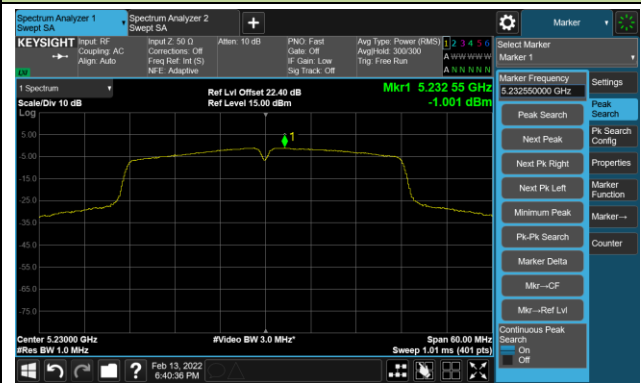

Channel 120 (5600MHz)

Channel 140 (5700MHz)

Channel 144 (5720MHz)

Channel 149 (5745MHz)

Channel 157 (5785MHz)

Channel 165 (5825MHz)

802.11ac-VHT40 Power Spectral Density - Ant 1

Channel 38 (5190MHz)

Channel 46 (5230MHz)

Channel 54 (5270MHz)

Channel 62 (5310MHz)

Channel 102 (5510MHz)

Channel 110 (5550MHz)

Channel 118 (5590MHz)

Channel 134 (5670MHz)