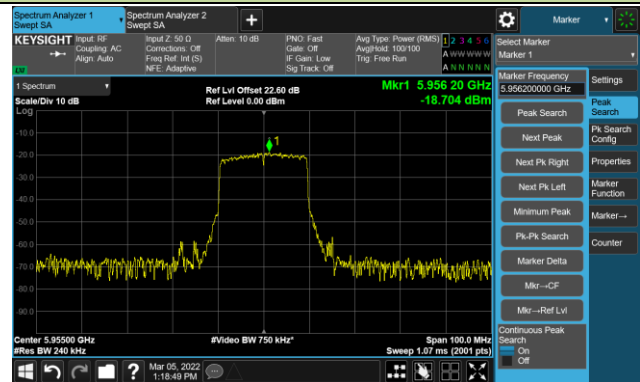

Channel 167 (6785MHz)

The Reference Level

The Mask Data

Channel 183 (6865MHz)

The Reference Level

The Mask Data

802.11ax-HE80 – Ant 0

Channel 199 (6945MHz)

The Reference Level

The Mask Data

Channel 215 (7025MHz)

The Reference Level

The Mask Data

802.11ax-HE20 – Ant 1

Channel 01 (5955MHz)

The Reference Level

The Mask Data

Channel 49 (6195MHz)

The Reference Level

The Mask Data

Channel 93 (6415MHz)

The Reference Level

The Mask Data

802.11ax-HE20 – Ant 1