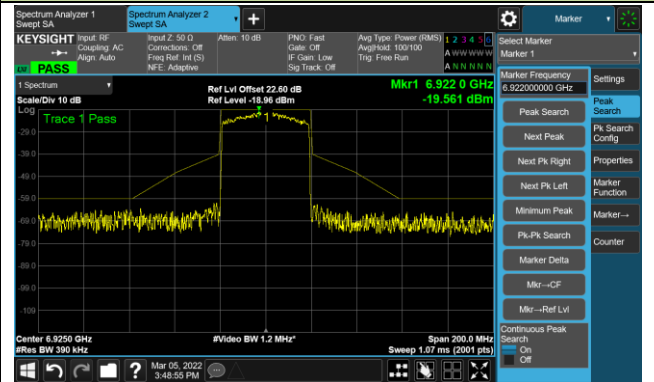

Channel 147 (6685MHz)

The Reference Level

The Mask Data

Channel 187 (6885MHz)

The Reference Level

The Mask Data

802.11ax-HE40 – Ant 0

Channel 195 (6925MHz)

The Reference Level

The Mask Data

Channel 211 (7005MHz)

The Reference Level

The Mask Data

Channel 227 (7085MHz)

The Reference Level

The Mask Data