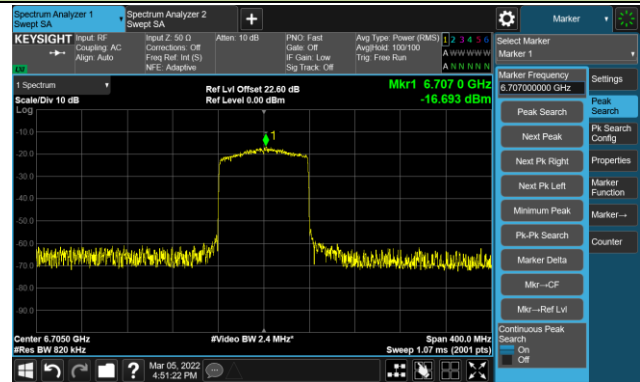

The Mask Data

Channel 135 (6625MHz)

The Reference Level

The Mask Data

802.11ax-HE80 – Ant 0

Channel 151 (6705MHz)

The Reference Level

The Mask Data

Channel 167 (6785MHz)

The Reference Level

The Mask Data

Channel 183 (6865MHz)

The Reference Level

The Mask Data

802.11ax-HE80 – Ant 0

Channel 199 (6945MHz)