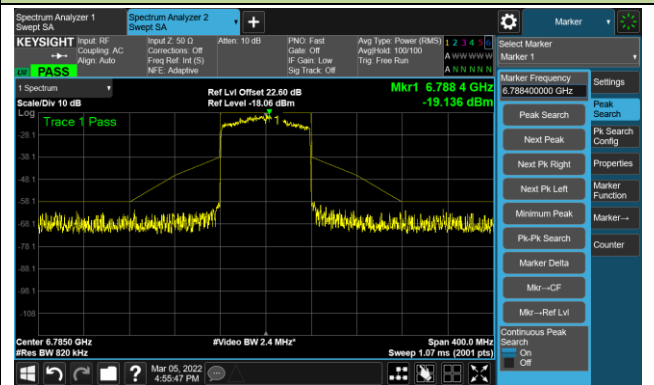

The Reference Level

The Mask Data

802.11ax-HE80 – Ant 0

Channel 103 (6465MHz)

The Reference Level

The Mask Data

Channel 119 (6545MHz)

The Reference Level

The Mask Data

Channel 135 (6625MHz)

The Reference Level

The Mask Data

802.11ax-HE80 – Ant 0

Channel 151 (6705MHz)

The Reference Level

The Mask Data

Channel 167 (6785MHz)

The Reference Level

The Mask Data

Channel 183 (6865MHz)

The Reference Level

The Mask Data

802.11ax-HE80 – Ant 0

Channel 199 (6945MHz)

The Reference Level

The Mask Data

Channel 215 (7025MHz)

The Reference Level

The Mask Data

802.11ax-HE20 – Ant 1

Channel 01 (5955MHz)

The Reference Level