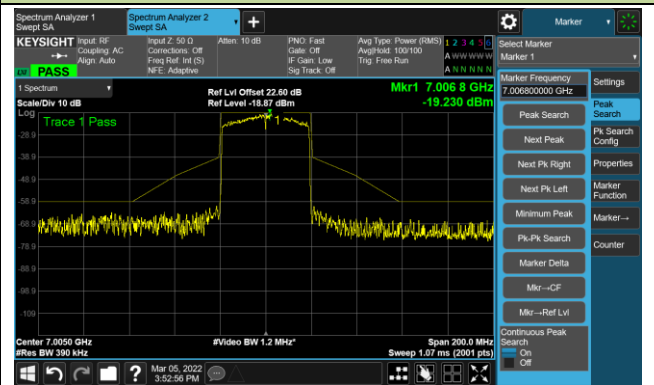

Channel 147 (6685MHz)

The Reference Level

The Mask Data

Channel 187 (6885MHz)

The Reference Level

The Mask Data

802.11ax-HE40 – Ant 0

Channel 195 (6925MHz)

The Reference Level

The Mask Data

Channel 211 (7005MHz)

The Reference Level

The Mask Data

Channel 227 (7085MHz)

The Reference Level

The Mask Data

802.11ax-HE80 – Ant 0

Channel 07 (5985MHz)

The Reference Level

The Mask Data

Channel 55 (6225MHz)

The Reference Level

The Mask Data

Channel 87 (6385MHz)