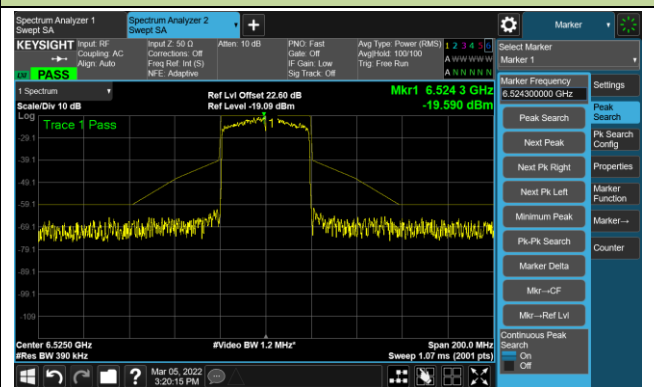

The Mask Data

Channel 115 (6525MHz)

The Reference Level

The Mask Data

802.11ax-HE40 – Ant 0

Channel 123 (6565MHz)

The Reference Level

The Mask Data

Channel 147 (6685MHz)

The Reference Level

The Mask Data

Channel 187 (6885MHz)

The Reference Level

The Mask Data

802.11ax-HE40 – Ant 0

Channel 195 (6925MHz)

The Reference Level

The Mask Data

Channel 211 (7005MHz)

The Reference Level

The Mask Data

Channel 227 (7085MHz)

The Reference Level

The Mask Data