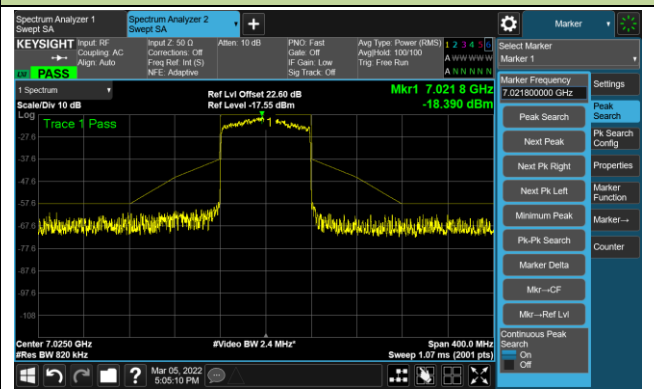

Channel 167 (6785MHz)

The Reference Level

The Mask Data

Channel 183 (6865MHz)

The Reference Level

The Mask Data

802.11ax-HE80 – Ant 0

Channel 199 (6945MHz)

The Reference Level

The Mask Data

Channel 215 (7025MHz)

The Reference Level

The Mask Data

802.11ax-HE20 – Ant 1

Channel 01 (5955MHz)

The Reference Level

The Mask Data

Channel 49 (6195MHz)

The Reference Level

The Mask Data

Channel 93 (6415MHz)

The Reference Level

The Mask Data

802.11ax-HE20 – Ant 1

Channel 97 (6435MHz)

The Reference Level

The Mask Data

Channel 105 (6475MHz)

The Reference Level

The Mask Data

Channel 113 (6515MHz)

The Reference Level