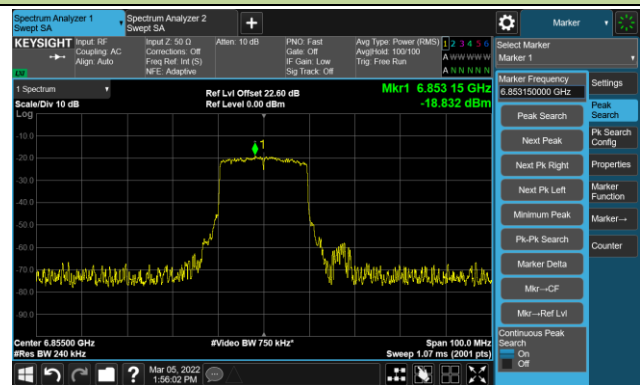

Channel 97 (6435MHz)

The Reference Level

The Mask Data

Channel 105 (6475MHz)

The Reference Level

The Mask Data

Channel 113 (6515MHz)

The Reference Level

The Mask Data

802.11ax-HE20 – Ant 1

Channel 117 (6535MHz)

The Reference Level

The Mask Data

Channel 149 (6695MHz)

The Reference Level

The Mask Data

Channel 181 (6855MHz)

The Reference Level

The Mask Data

802.11ax-HE20 – Ant 1

Channel 185 (6875MHz)

The Reference Level

The Mask Data

Channel 189 (6895MHz)

The Reference Level

The Mask Data

Channel 209 (6995MHz)

The Reference Level

The Mask Data