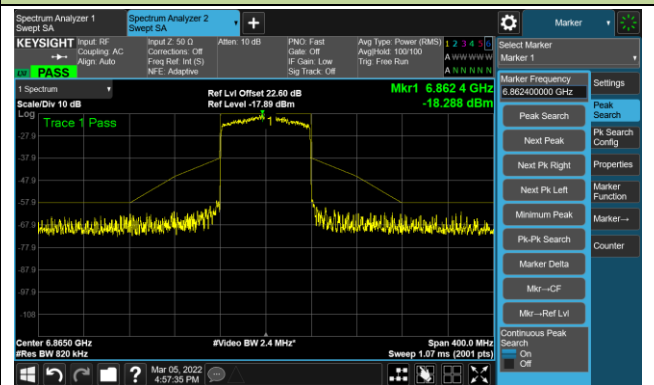

The Mask Data

Channel 135 (6625MHz)

The Reference Level

The Mask Data

802.11ax-HE80 – Ant 0

Channel 151 (6705MHz)

The Reference Level

The Mask Data

Channel 167 (6785MHz)

The Reference Level

The Mask Data

Channel 183 (6865MHz)

The Reference Level

The Mask Data

802.11ax-HE80 – Ant 0

Channel 199 (6945MHz)

The Reference Level

The Mask Data

Channel 215 (7025MHz)

The Reference Level

The Mask Data

802.11ax-HE20 – Ant 1

Channel 01 (5955MHz)

The Reference Level