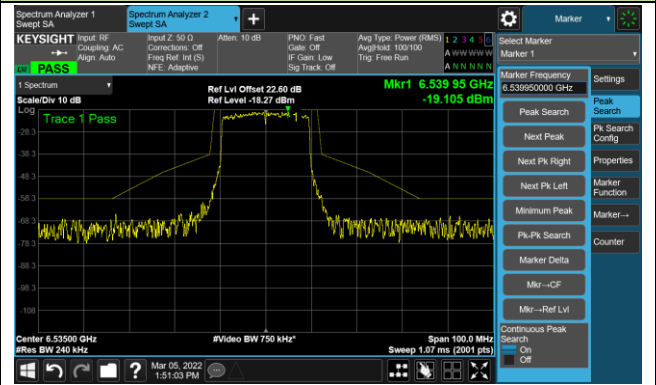

Channel 97 (6435MHz)

The Reference Level

The Mask Data

Channel 105 (6475MHz)

The Reference Level

The Mask Data

Channel 113 (6515MHz)

The Reference Level

The Mask Data

802.11ax-HE20 – Ant 1

Channel 117 (6535MHz)

The Reference Level

The Mask Data

Channel 149 (6695MHz)

The Reference Level

The Mask Data

Channel 181 (6855MHz)

The Reference Level

The Mask Data

802.11ax-HE20 – Ant 1

Channel 185 (6875MHz)

The Reference Level

The Mask Data

Channel 189 (6895MHz)

The Reference Level

The Mask Data

Channel 209 (6995MHz)

The Reference Level

The Mask Data