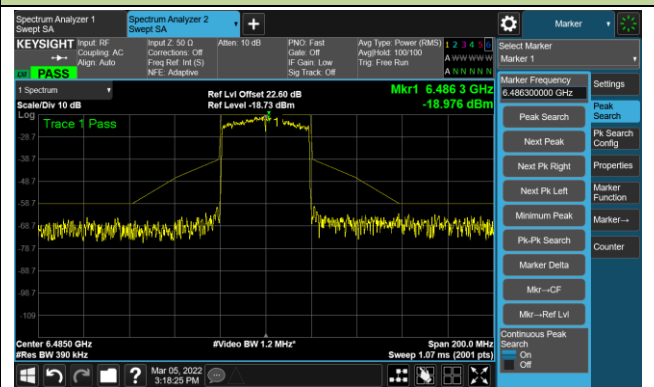

The Reference Level

The Mask Data

802.11ax-HE40 – Ant 0

Channel 99 (6445MHz)

The Reference Level

The Mask Data

Channel 107 (6485MHz)

The Reference Level

The Mask Data

Channel 115 (6525MHz)

The Reference Level

The Mask Data

802.11ax-HE40 – Ant 0

Channel 123 (6565MHz)

The Reference Level

The Mask Data

Channel 147 (6685MHz)

The Reference Level

The Mask Data

Channel 187 (6885MHz)

The Reference Level

The Mask Data

802.11ax-HE40 – Ant 0

Channel 195 (6925MHz)

The Reference Level

The Mask Data

Channel 211 (7005MHz)

The Reference Level

The Mask Data

Channel 227 (7085MHz)

The Reference Level

The Mask Data