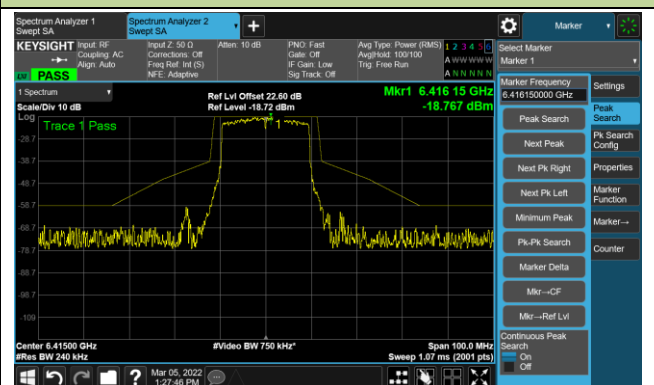

The Reference Level

The Mask Data

Channel 215 (7025MHz)

The Reference Level

The Mask Data

802.11ax-HE20 – Ant 1

Channel 01 (5955MHz)

The Reference Level

The Mask Data

Channel 49 (6195MHz)

The Reference Level

The Mask Data

Channel 93 (6415MHz)

The Reference Level

The Mask Data

802.11ax-HE20 – Ant 1

Channel 97 (6435MHz)

The Reference Level

The Mask Data

Channel 105 (6475MHz)

The Reference Level

The Mask Data

Channel 113 (6515MHz)

The Reference Level