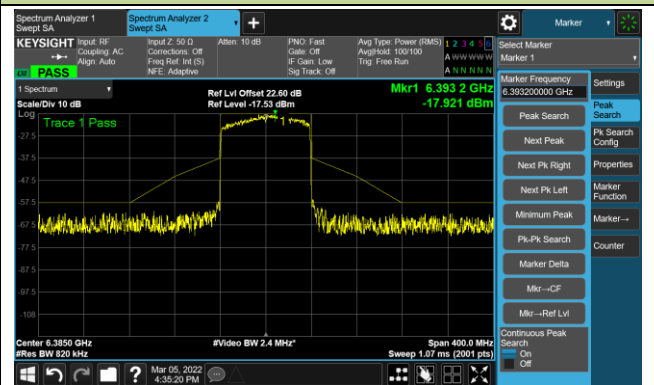

The Reference Level

The Mask Data

Channel 211 (7005MHz)

The Reference Level

The Mask Data

Channel 227 (7085MHz)

The Reference Level

The Mask Data

802.11ax-HE80 – Ant 0

Channel 07 (5985MHz)

The Reference Level

The Mask Data

Channel 55 (6225MHz)

The Reference Level

The Mask Data

Channel 87 (6385MHz)

The Reference Level

The Mask Data

802.11ax-HE80 – Ant 0

Channel 103 (6465MHz)

The Reference Level

The Mask Data

Channel 119 (6545MHz)

The Reference Level