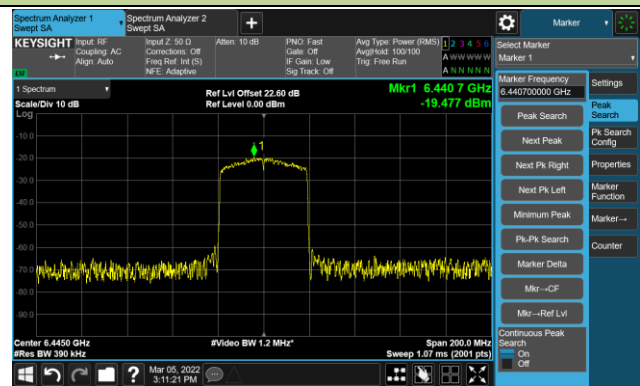

The Reference Level

The Mask Data

802.11ax-HE40 – Ant 0

Channel 99 (6445MHz)

The Reference Level

The Mask Data

Channel 107 (6485MHz)

The Reference Level

The Mask Data

Channel 115 (6525MHz)

The Reference Level

The Mask Data

802.11ax-HE40 – Ant 0

Channel 123 (6565MHz)

The Reference Level

The Mask Data