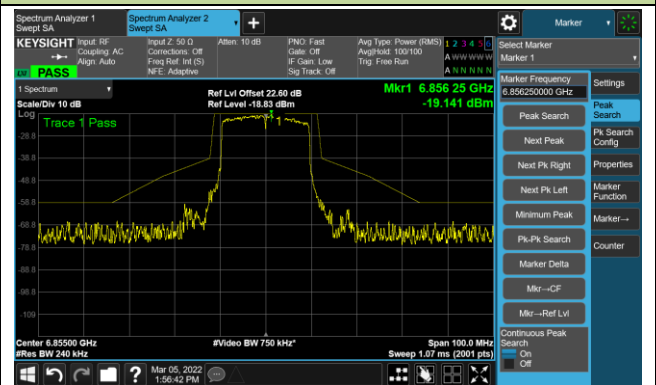

Channel 97 (6435MHz)

The Reference Level

The Mask Data

Channel 105 (6475MHz)

The Reference Level

The Mask Data

Channel 113 (6515MHz)

The Reference Level

The Mask Data

802.11ax-HE20 – Ant 1

Channel 117 (6535MHz)

The Reference Level

The Mask Data

Channel 149 (6695MHz)

The Reference Level

The Mask Data

Channel 181 (6855MHz)

The Reference Level

The Mask Data

802.11ax-HE20 – Ant 1

Channel 185 (6875MHz)

The Reference Level

The Mask Data

Channel 189 (6895MHz)

The Reference Level

The Mask Data

Channel 209 (6995MHz)

The Reference Level

The Mask Data