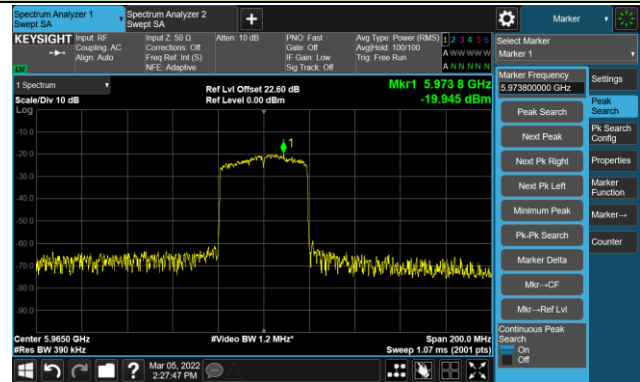

802.11ax-HE40 – Ant 0

Channel 03 (5965MHz)

The Reference Level

The Mask Data

Channel 51 (6205MHz)

The Reference Level

The Mask Data

Channel 91 (6405MHz)

The Reference Level

The Mask Data

802.11ax-HE40 – Ant 0

Channel 99 (6445MHz)

The Reference Level

The Mask Data

Channel 107 (6485MHz)

The Reference Level