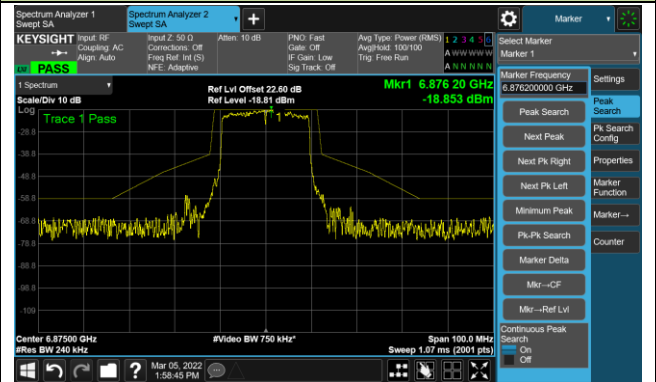

The Mask Data

802.11ax-HE20 – Ant 1

Channel 117 (6535MHz)

The Reference Level

The Mask Data

Channel 149 (6695MHz)

The Reference Level

The Mask Data

Channel 181 (6855MHz)

The Reference Level

The Mask Data

802.11ax-HE20 – Ant 1

Channel 185 (6875MHz)

The Reference Level

The Mask Data

Channel 189 (6895MHz)

The Reference Level

The Mask Data

Channel 209 (6995MHz)

The Reference Level

The Mask Data