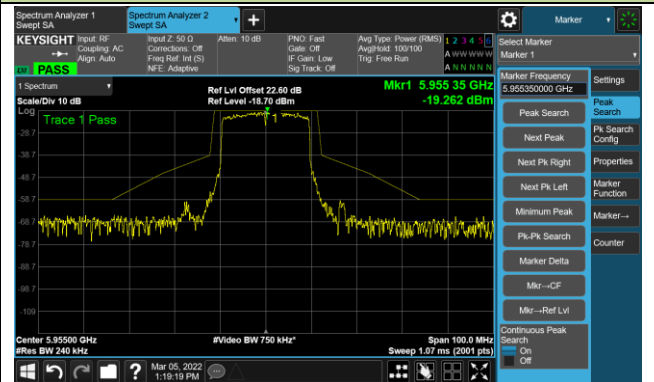

Channel 167 (6785MHz)

The Reference Level

The Mask Data

Channel 183 (6865MHz)

The Reference Level

The Mask Data

802.11ax-HE80 – Ant 0

Channel 199 (6945MHz)

The Reference Level

The Mask Data

Channel 215 (7025MHz)

The Reference Level

The Mask Data

802.11ax-HE20 – Ant 1

Channel 01 (5955MHz)

The Reference Level

The Mask Data

Channel 49 (6195MHz)

The Reference Level

The Mask Data

Channel 93 (6415MHz)

The Reference Level

The Mask Data

802.11ax-HE20 – Ant 1