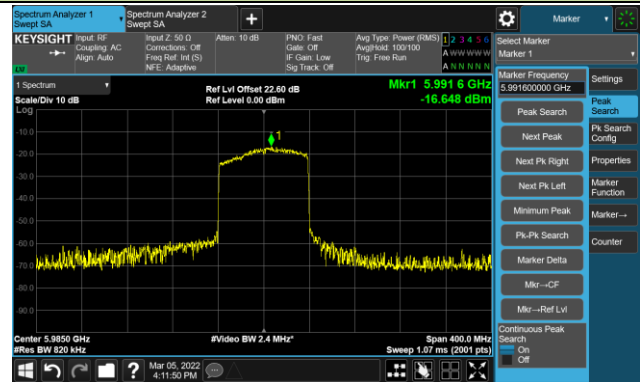

The Reference Level

The Mask Data

Channel 211 (7005MHz)

The Reference Level

The Mask Data

Channel 227 (7085MHz)

The Reference Level

The Mask Data

802.11ax-HE80 – Ant 0

Channel 07 (5985MHz)

The Reference Level

The Mask Data

Channel 55 (6225MHz)

The Reference Level

The Mask Data

Channel 87 (6385MHz)