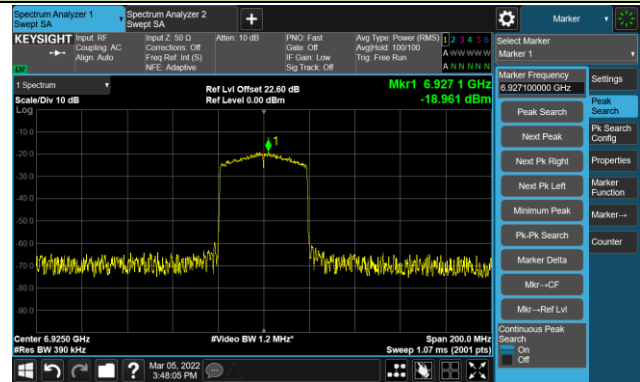

Channel 147 (6685MHz)

The Reference Level

The Mask Data

Channel 187 (6885MHz)

The Reference Level

The Mask Data

802.11ax-HE40 – Ant 0

Channel 195 (6925MHz)

The Reference Level

The Mask Data

Channel 211 (7005MHz)

The Reference Level

The Mask Data

Channel 227 (7085MHz)

The Reference Level

The Mask Data