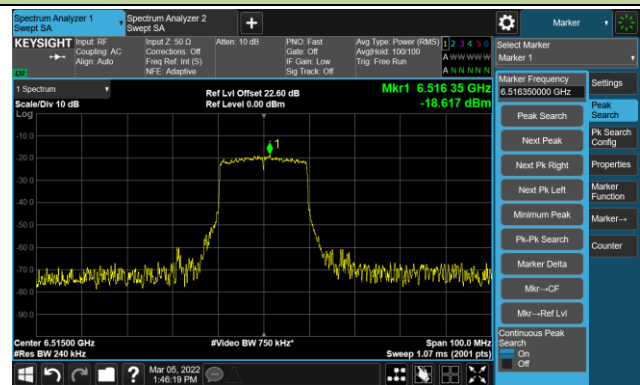

The Mask Data

Channel 49 (6195MHz)

The Reference Level

The Mask Data

Channel 93 (6415MHz)

The Reference Level

The Mask Data

802.11ax-HE20 – Ant 1

Channel 97 (6435MHz)

The Reference Level

The Mask Data

Channel 105 (6475MHz)

The Reference Level

The Mask Data

Channel 113 (6515MHz)

The Reference Level

The Mask Data

802.11ax-HE20 – Ant 1

Channel 117 (6535MHz)

The Reference Level

The Mask Data

Channel 149 (6695MHz)

The Reference Level

The Mask Data

Channel 181 (6855MHz)

The Reference Level

The Mask Data

802.11ax-HE20 – Ant 1

Channel 185 (6875MHz)

The Reference Level

The Mask Data

Channel 189 (6895MHz)