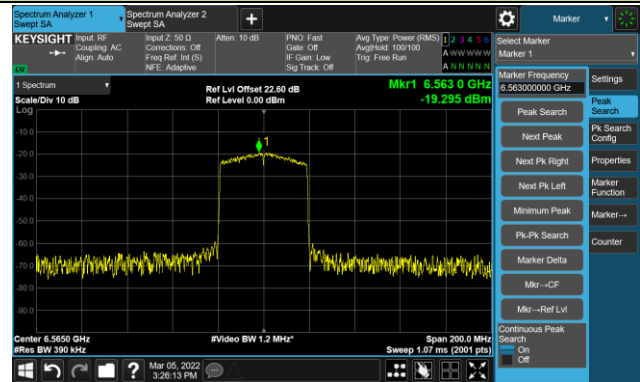

The Mask Data

Channel 115 (6525MHz)

The Reference Level

The Mask Data

802.11ax-HE40 – Ant 0

Channel 123 (6565MHz)

The Reference Level

The Mask Data

Channel 147 (6685MHz)

The Reference Level

The Mask Data

Channel 187 (6885MHz)

The Reference Level

The Mask Data

802.11ax-HE40 – Ant 0

Channel 195 (6925MHz)

The Reference Level

The Mask Data

Channel 211 (7005MHz)

The Reference Level

The Mask Data

Channel 227 (7085MHz)

The Reference Level

The Mask Data