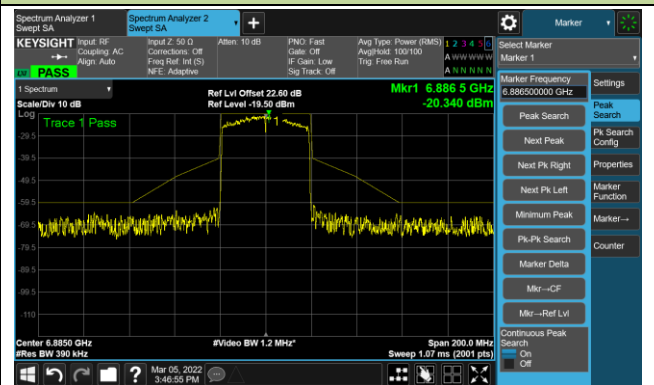

Channel 147 (6685MHz)

The Reference Level

The Mask Data

Channel 187 (6885MHz)

The Reference Level

The Mask Data

802.11ax-HE40 – Ant 0

Channel 195 (6925MHz)

The Reference Level

The Mask Data

Channel 211 (7005MHz)

The Reference Level

The Mask Data

Channel 227 (7085MHz)

The Reference Level

The Mask Data