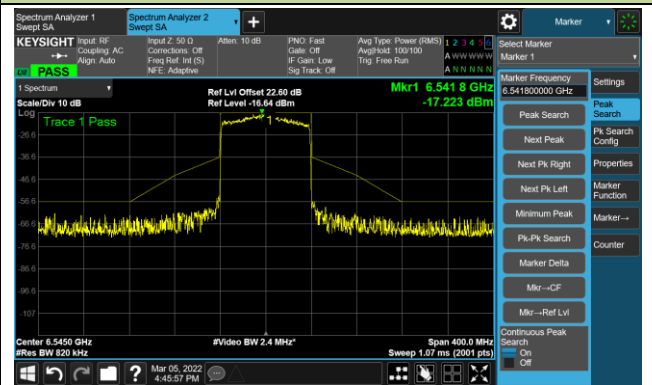

802.11ax-HE80 – Ant 0

Channel 07 (5985MHz)

The Reference Level

The Mask Data

Channel 55 (6225MHz)

The Reference Level

The Mask Data

Channel 87 (6385MHz)

The Reference Level

The Mask Data

802.11ax-HE80 – Ant 0

Channel 103 (6465MHz)

The Reference Level

The Mask Data

Channel 119 (6545MHz)

The Reference Level

The Mask Data

Channel 135 (6625MHz)

The Reference Level

The Mask Data

802.11ax-HE80 – Ant 0

Channel 151 (6705MHz)

The Reference Level

The Mask Data

Channel 167 (6785MHz)

The Reference Level

The Mask Data

Channel 183 (6865MHz)

The Reference Level

The Mask Data

802.11ax-HE80 – Ant 0

Channel 199 (6945MHz)