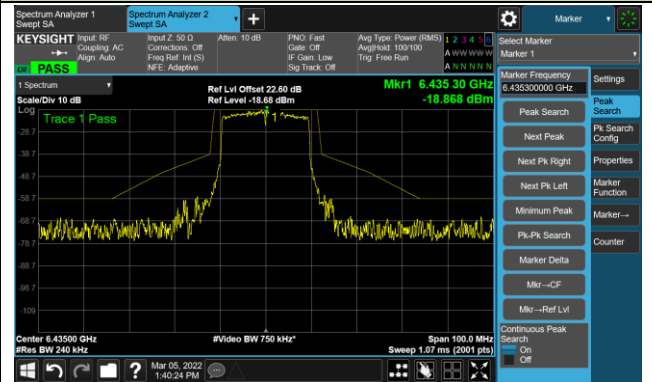

The Reference Level

The Mask Data

Channel 215 (7025MHz)

The Reference Level

The Mask Data

802.11ax-HE20 – Ant 1

Channel 01 (5955MHz)

The Reference Level

The Mask Data

Channel 49 (6195MHz)

The Reference Level

The Mask Data

Channel 93 (6415MHz)

The Reference Level

The Mask Data

802.11ax-HE20 – Ant 1

Channel 97 (6435MHz)

The Reference Level

The Mask Data

Channel 105 (6475MHz)

The Reference Level

The Mask Data

Channel 113 (6515MHz)

The Reference Level