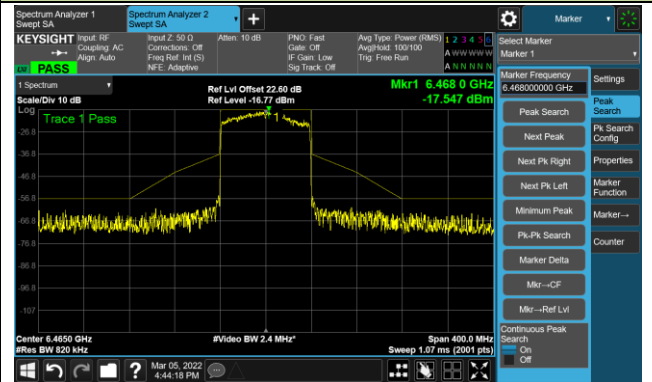

The Reference Level

The Mask Data

802.11ax-HE80 – Ant 0

Channel 103 (6465MHz)

The Reference Level

The Mask Data

Channel 119 (6545MHz)

The Reference Level

The Mask Data

Channel 135 (6625MHz)

The Reference Level

The Mask Data

802.11ax-HE80 – Ant 0

Channel 151 (6705MHz)

The Reference Level

The Mask Data