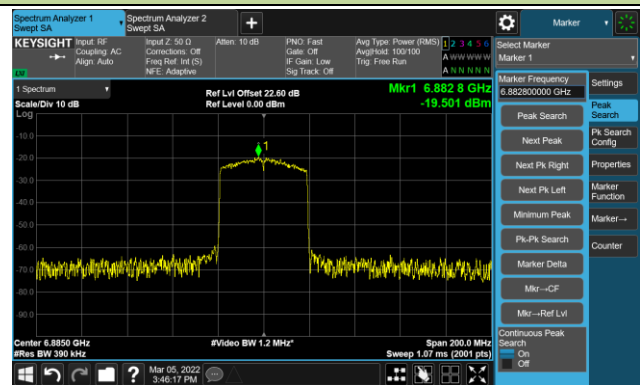

Channel 147 (6685MHz)

The Reference Level

The Mask Data

Channel 187 (6885MHz)

The Reference Level

The Mask Data

802.11ax-HE40 – Ant 0

Channel 195 (6925MHz)

The Reference Level

The Mask Data

Channel 211 (7005MHz)

The Reference Level

The Mask Data

Channel 227 (7085MHz)

The Reference Level

The Mask Data