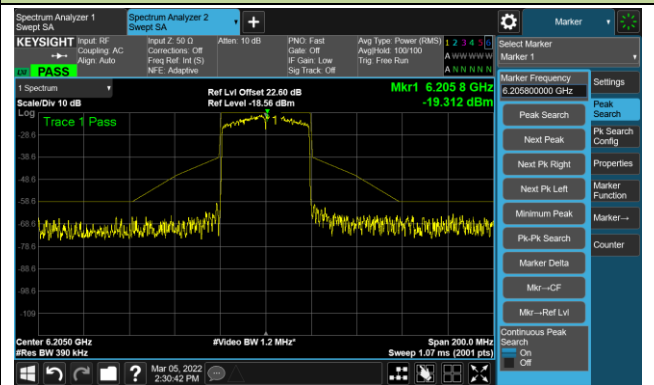

802.11ax-HE40 – Ant 0

Channel 03 (5965MHz)

The Reference Level

The Mask Data

Channel 51 (6205MHz)

The Reference Level

The Mask Data

Channel 91 (6405MHz)

The Reference Level

The Mask Data

802.11ax-HE40 – Ant 0

Channel 99 (6445MHz)

The Reference Level

The Mask Data

Channel 107 (6485MHz)

The Reference Level