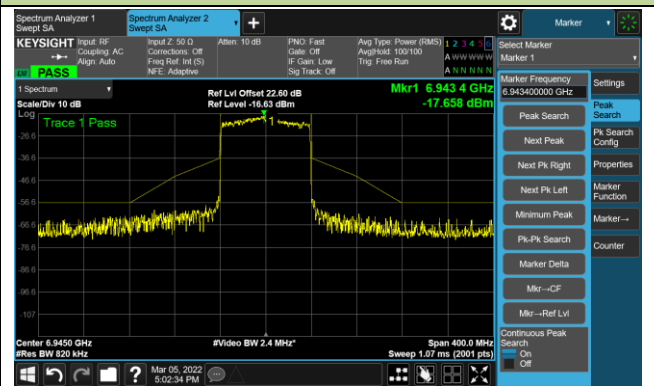

The Mask Data

Channel 135 (6625MHz)

The Reference Level

The Mask Data

802.11ax-HE80 – Ant 0

Channel 151 (6705MHz)

The Reference Level

The Mask Data

Channel 167 (6785MHz)

The Reference Level

The Mask Data

Channel 183 (6865MHz)

The Reference Level

The Mask Data

802.11ax-HE80 – Ant 0

Channel 199 (6945MHz)

The Reference Level

The Mask Data

Channel 215 (7025MHz)

The Reference Level

The Mask Data

802.11ax-HE20 – Ant 1

Channel 01 (5955MHz)

The Reference Level