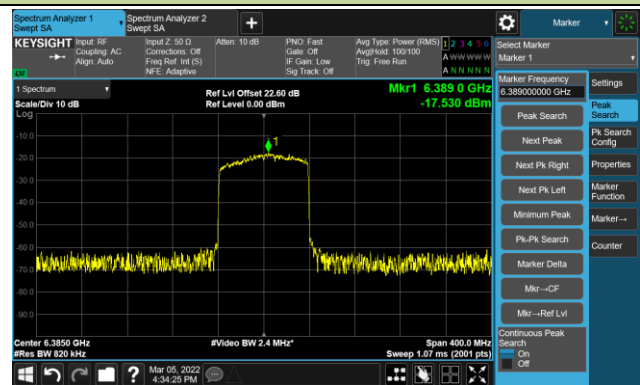

The Reference Level

The Mask Data

Channel 211 (7005MHz)

The Reference Level

The Mask Data

Channel 227 (7085MHz)

The Reference Level

The Mask Data

802.11ax-HE80 – Ant 0

Channel 07 (5985MHz)

The Reference Level

The Mask Data

Channel 55 (6225MHz)

The Reference Level

The Mask Data

Channel 87 (6385MHz)

The Reference Level

The Mask Data

802.11ax-HE80 – Ant 0

Channel 103 (6465MHz)

The Reference Level

The Mask Data

Channel 119 (6545MHz)

The Reference Level