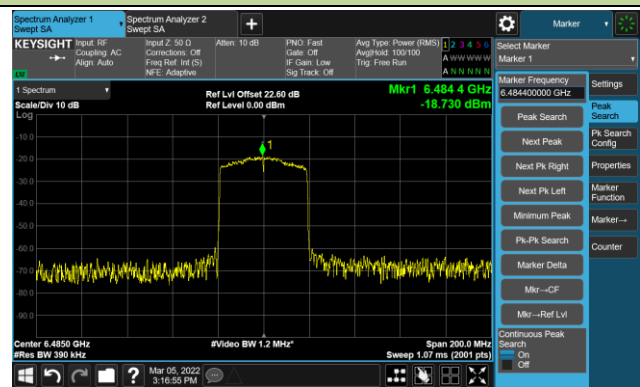

The Reference Level

The Mask Data

802.11ax-HE40 – Ant 0

Channel 99 (6445MHz)

The Reference Level

The Mask Data

Channel 107 (6485MHz)

The Reference Level

The Mask Data

Channel 115 (6525MHz)

The Reference Level

The Mask Data

802.11ax-HE40 – Ant 0

Channel 123 (6565MHz)

The Reference Level

The Mask Data