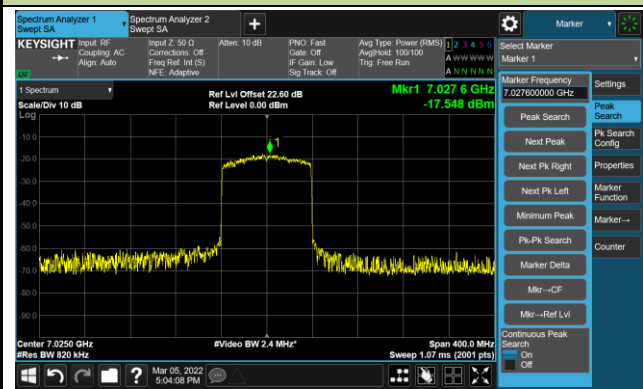

Channel 167 (6785MHz)

The Reference Level

The Mask Data

Channel 183 (6865MHz)

The Reference Level

The Mask Data

802.11ax-HE80 – Ant 0

Channel 199 (6945MHz)

The Reference Level

The Mask Data

Channel 215 (7025MHz)

The Reference Level

The Mask Data

802.11ax-HE20 – Ant 1

Channel 01 (5955MHz)

The Reference Level

The Mask Data

Channel 49 (6195MHz)

The Reference Level

The Mask Data

Channel 93 (6415MHz)

The Reference Level

The Mask Data

802.11ax-HE20 – Ant 1