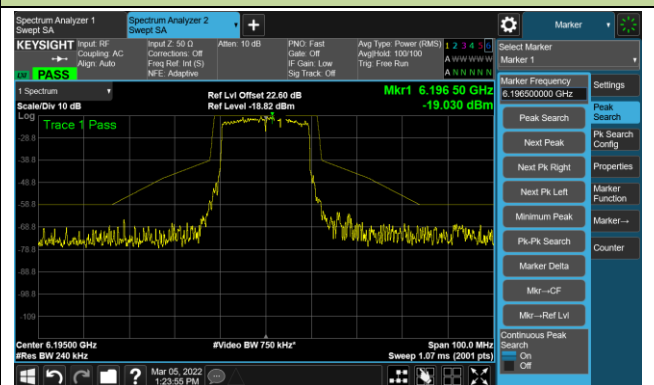

The Reference Level

The Mask Data

Channel 215 (7025MHz)

The Reference Level

The Mask Data

802.11ax-HE20 – Ant 1

Channel 01 (5955MHz)

The Reference Level

The Mask Data

Channel 49 (6195MHz)

The Reference Level

The Mask Data

Channel 93 (6415MHz)

The Reference Level

The Mask Data

802.11ax-HE20 – Ant 1

Channel 97 (6435MHz)

The Reference Level

The Mask Data

Channel 105 (6475MHz)

The Reference Level

The Mask Data

Channel 113 (6515MHz)

The Reference Level

The Mask Data

802.11ax-HE20 – Ant 1

Channel 117 (6535MHz)

The Reference Level

The Mask Data

Channel 149 (6695MHz)

The Reference Level

The Mask Data