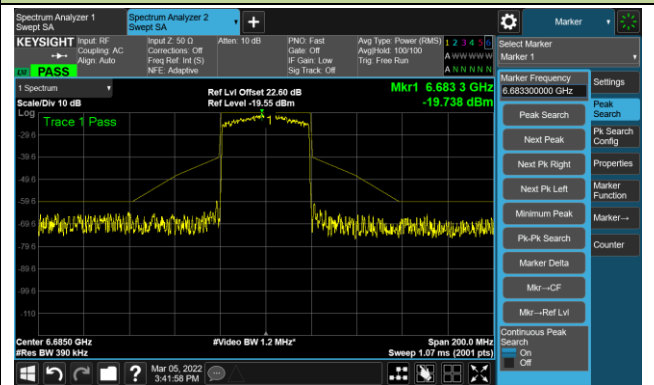

The Mask Data

Channel 115 (6525MHz)

The Reference Level

The Mask Data

802.11ax-HE40 – Ant 0

Channel 123 (6565MHz)

The Reference Level

The Mask Data

Channel 147 (6685MHz)

The Reference Level

The Mask Data

Channel 187 (6885MHz)

The Reference Level

The Mask Data

802.11ax-HE40 – Ant 0

Channel 195 (6925MHz)

The Reference Level

The Mask Data

Channel 211 (7005MHz)

The Reference Level

The Mask Data

Channel 227 (7085MHz)

The Reference Level

The Mask Data