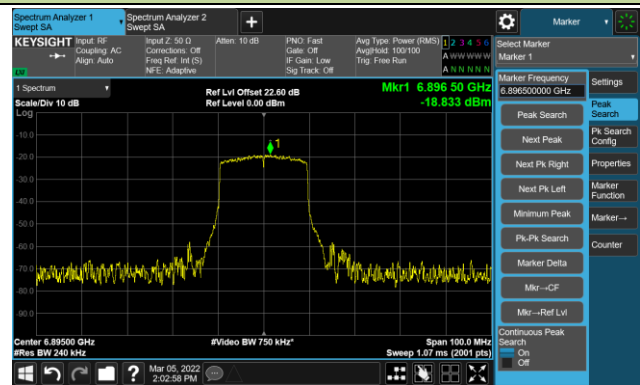

The Mask Data

802.11ax-HE20 – Ant 1

Channel 117 (6535MHz)

The Reference Level

The Mask Data

Channel 149 (6695MHz)

The Reference Level

The Mask Data

Channel 181 (6855MHz)

The Reference Level

The Mask Data

802.11ax-HE20 – Ant 1

Channel 185 (6875MHz)

The Reference Level

The Mask Data

Channel 189 (6895MHz)

The Reference Level

The Mask Data

Channel 209 (6995MHz)

The Reference Level

The Mask Data