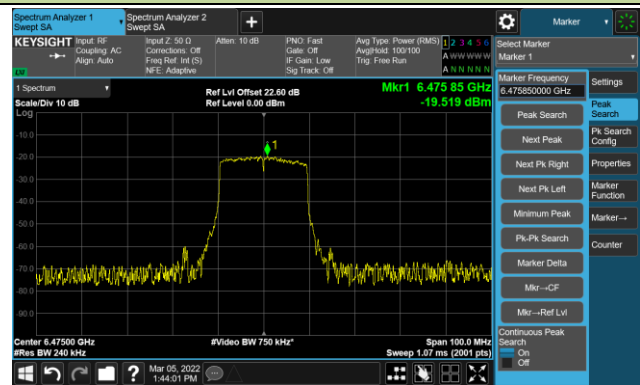

The Mask Data

Channel 49 (6195MHz)

The Reference Level

The Mask Data

Channel 93 (6415MHz)

The Reference Level

The Mask Data

802.11ax-HE20 – Ant 1

Channel 97 (6435MHz)

The Reference Level

The Mask Data

Channel 105 (6475MHz)

The Reference Level

The Mask Data

Channel 113 (6515MHz)

The Reference Level

The Mask Data

802.11ax-HE20 – Ant 1

Channel 117 (6535MHz)

The Reference Level

The Mask Data

Channel 149 (6695MHz)

The Reference Level

The Mask Data

Channel 181 (6855MHz)

The Reference Level

The Mask Data

802.11ax-HE20 – Ant 1

Channel 185 (6875MHz)

The Reference Level

The Mask Data

Channel 189 (6895MHz)