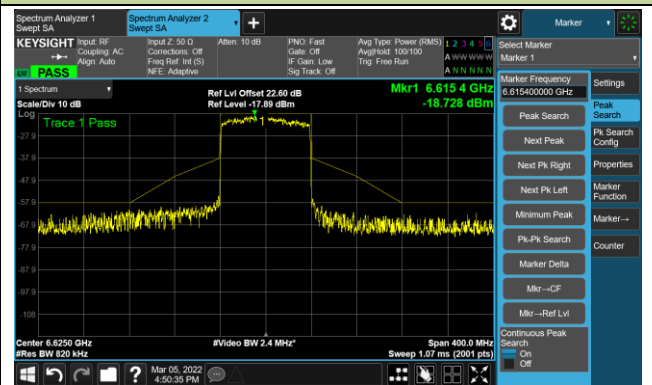

The Reference Level

The Mask Data

802.11ax-HE80 – Ant 0

Channel 103 (6465MHz)

The Reference Level

The Mask Data

Channel 119 (6545MHz)

The Reference Level

The Mask Data

Channel 135 (6625MHz)

The Reference Level

The Mask Data

802.11ax-HE80 – Ant 0

Channel 151 (6705MHz)

The Reference Level

The Mask Data

Channel 167 (6785MHz)

The Reference Level

The Mask Data

Channel 183 (6865MHz)

The Reference Level

The Mask Data

802.11ax-HE80 – Ant 0

Channel 199 (6945MHz)

The Reference Level

The Mask Data

Channel 215 (7025MHz)

The Reference Level

The Mask Data

802.11ax-HE20 – Ant 1

Channel 01 (5955MHz)

The Reference Level