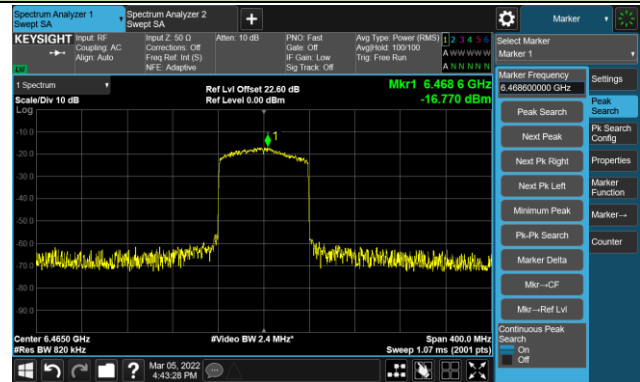

The Reference Level

The Mask Data

802.11ax-HE80 – Ant 0

Channel 103 (6465MHz)

The Reference Level

The Mask Data

Channel 119 (6545MHz)

The Reference Level

The Mask Data

Channel 135 (6625MHz)

The Reference Level

The Mask Data

802.11ax-HE80 – Ant 0

Channel 151 (6705MHz)

The Reference Level

The Mask Data