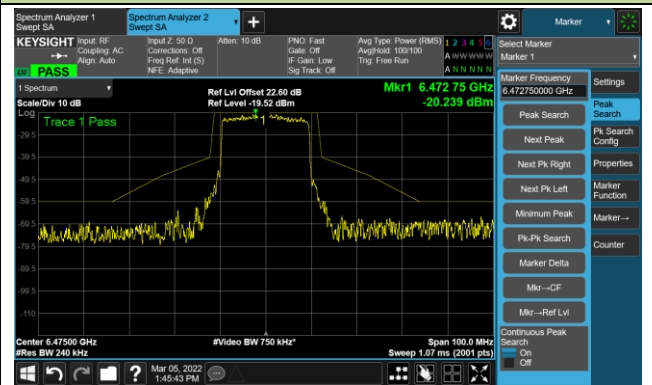

The Mask Data

Channel 49 (6195MHz)

The Reference Level

The Mask Data

Channel 93 (6415MHz)

The Reference Level

The Mask Data

802.11ax-HE20 – Ant 1

Channel 97 (6435MHz)

The Reference Level

The Mask Data

Channel 105 (6475MHz)

The Reference Level

The Mask Data

Channel 113 (6515MHz)

The Reference Level

The Mask Data

802.11ax-HE20 – Ant 1

Channel 117 (6535MHz)

The Reference Level

The Mask Data

Channel 149 (6695MHz)

The Reference Level

The Mask Data

Channel 181 (6855MHz)

The Reference Level

The Mask Data

802.11ax-HE20 – Ant 1

Channel 185 (6875MHz)

The Reference Level

The Mask Data

Channel 189 (6895MHz)