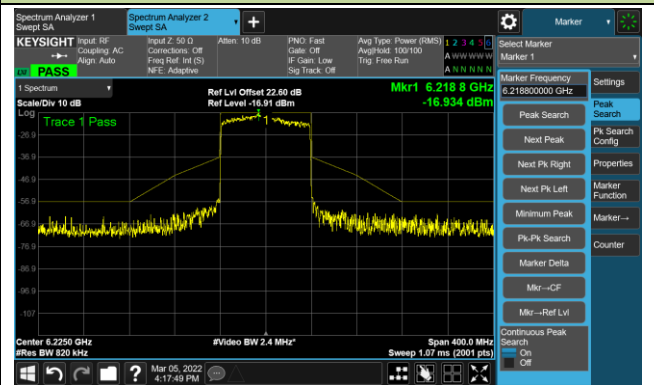

The Reference Level

The Mask Data

Channel 211 (7005MHz)

The Reference Level

The Mask Data

Channel 227 (7085MHz)

The Reference Level

The Mask Data

802.11ax-HE80 – Ant 0

Channel 07 (5985MHz)

The Reference Level

The Mask Data

Channel 55 (6225MHz)

The Reference Level

The Mask Data

Channel 87 (6385MHz)

The Reference Level

The Mask Data

802.11ax-HE80 – Ant 0

Channel 103 (6465MHz)

The Reference Level

The Mask Data

Channel 119 (6545MHz)

The Reference Level