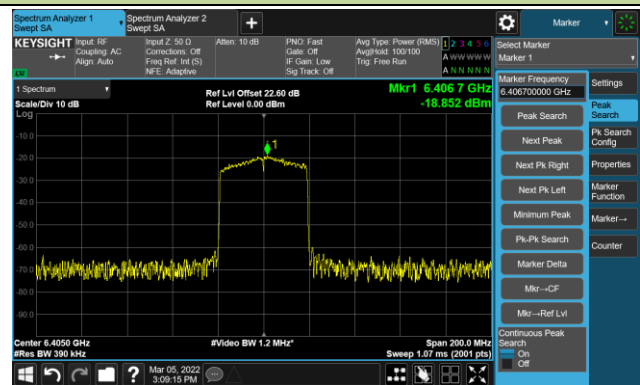

802.11ax-HE40 – Ant 0

Channel 03 (5965MHz)

The Reference Level

The Mask Data

Channel 51 (6205MHz)

The Reference Level

The Mask Data

Channel 91 (6405MHz)

The Reference Level

The Mask Data

802.11ax-HE40 – Ant 0

Channel 99 (6445MHz)

The Reference Level

The Mask Data

Channel 107 (6485MHz)

The Reference Level