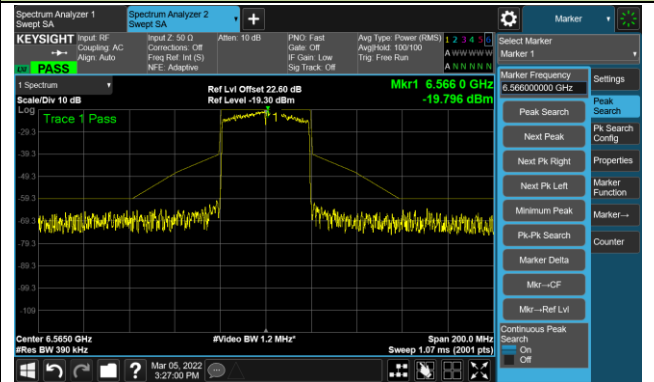

The Mask Data

Channel 115 (6525MHz)

The Reference Level

The Mask Data

802.11ax-HE40 – Ant 0

Channel 123 (6565MHz)

The Reference Level

The Mask Data

Channel 147 (6685MHz)

The Reference Level

The Mask Data

Channel 187 (6885MHz)

The Reference Level

The Mask Data

802.11ax-HE40 – Ant 0

Channel 195 (6925MHz)

The Reference Level

The Mask Data

Channel 211 (7005MHz)

The Reference Level

The Mask Data

Channel 227 (7085MHz)

The Reference Level

The Mask Data