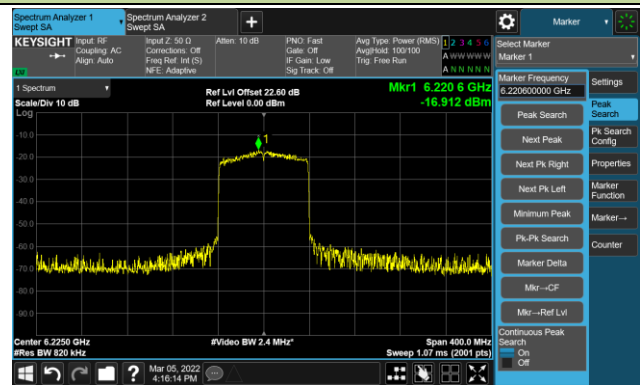

The Reference Level

The Mask Data

Channel 211 (7005MHz)

The Reference Level

The Mask Data

Channel 227 (7085MHz)

The Reference Level

The Mask Data

802.11ax-HE80 – Ant 0

Channel 07 (5985MHz)

The Reference Level

The Mask Data

Channel 55 (6225MHz)

The Reference Level

The Mask Data

Channel 87 (6385MHz)

The Reference Level

The Mask Data

802.11ax-HE80 – Ant 0

Channel 103 (6465MHz)

The Reference Level

The Mask Data

Channel 119 (6545MHz)

The Reference Level