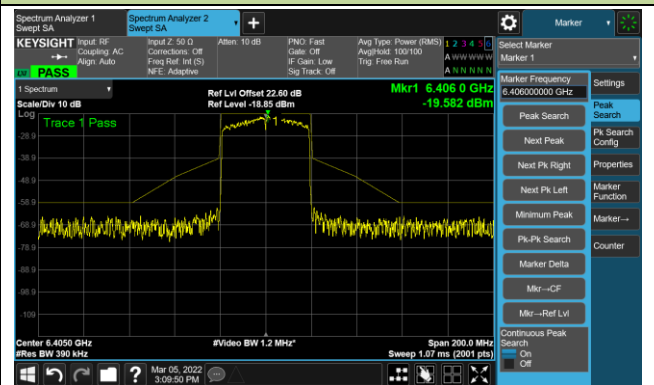

802.11ax-HE40 – Ant 0

Channel 03 (5965MHz)

The Reference Level

The Mask Data

Channel 51 (6205MHz)

The Reference Level

The Mask Data

Channel 91 (6405MHz)

The Reference Level

The Mask Data

802.11ax-HE40 – Ant 0

Channel 99 (6445MHz)

The Reference Level

The Mask Data

Channel 107 (6485MHz)

The Reference Level