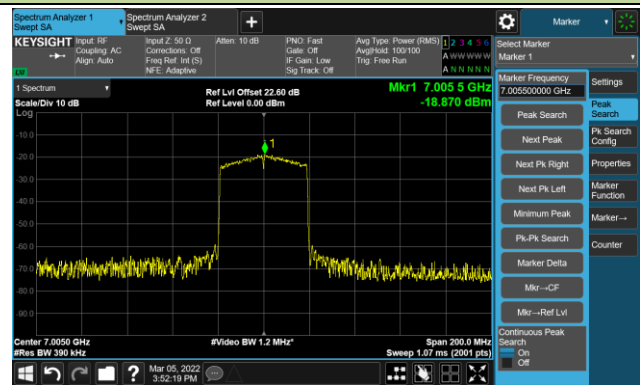

Channel 147 (6685MHz)

The Reference Level

The Mask Data

Channel 187 (6885MHz)

The Reference Level

The Mask Data

802.11ax-HE40 – Ant 0

Channel 195 (6925MHz)

The Reference Level

The Mask Data

Channel 211 (7005MHz)

The Reference Level

The Mask Data

Channel 227 (7085MHz)

The Reference Level

The Mask Data

802.11ax-HE80 – Ant 0

Channel 07 (5985MHz)

The Reference Level

The Mask Data

Channel 55 (6225MHz)

The Reference Level

The Mask Data

Channel 87 (6385MHz)