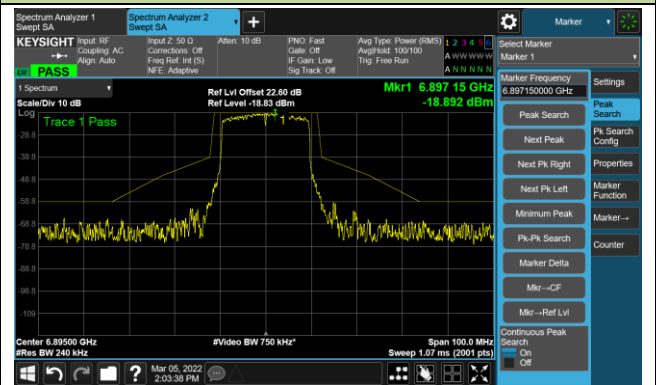

The Mask Data

802.11ax-HE20 – Ant 1

Channel 117 (6535MHz)

The Reference Level

The Mask Data

Channel 149 (6695MHz)

The Reference Level

The Mask Data

Channel 181 (6855MHz)

The Reference Level

The Mask Data

802.11ax-HE20 – Ant 1

Channel 185 (6875MHz)

The Reference Level

The Mask Data

Channel 189 (6895MHz)

The Reference Level

The Mask Data

Channel 209 (6995MHz)

The Reference Level

The Mask Data