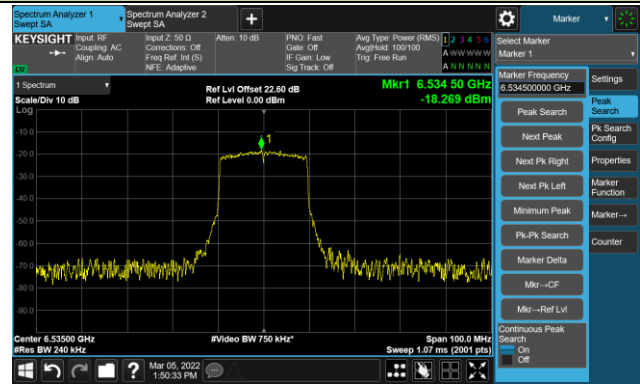

The Mask Data

Channel 49 (6195MHz)

The Reference Level

The Mask Data

Channel 93 (6415MHz)

The Reference Level

The Mask Data

802.11ax-HE20 – Ant 1

Channel 97 (6435MHz)

The Reference Level

The Mask Data

Channel 105 (6475MHz)

The Reference Level

The Mask Data

Channel 113 (6515MHz)

The Reference Level

The Mask Data

802.11ax-HE20 – Ant 1

Channel 117 (6535MHz)

The Reference Level

The Mask Data

Channel 149 (6695MHz)

The Reference Level

The Mask Data

Channel 181 (6855MHz)

The Reference Level

The Mask Data

802.11ax-HE20 – Ant 1

Channel 185 (6875MHz)

The Reference Level

The Mask Data

Channel 189 (6895MHz)