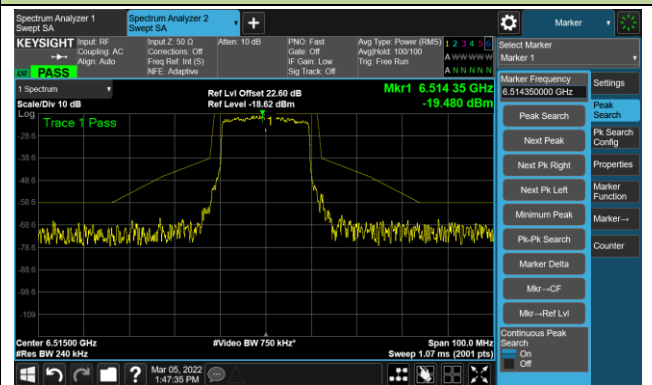

The Mask Data

Channel 49 (6195MHz)

The Reference Level

The Mask Data

Channel 93 (6415MHz)

The Reference Level

The Mask Data

802.11ax-HE20 – Ant 1

Channel 97 (6435MHz)

The Reference Level

The Mask Data

Channel 105 (6475MHz)

The Reference Level

The Mask Data

Channel 113 (6515MHz)

The Reference Level

The Mask Data

802.11ax-HE20 – Ant 1

Channel 117 (6535MHz)

The Reference Level

The Mask Data

Channel 149 (6695MHz)

The Reference Level

The Mask Data

Channel 181 (6855MHz)

The Reference Level

The Mask Data

802.11ax-HE20 – Ant 1

Channel 185 (6875MHz)

The Reference Level

The Mask Data

Channel 189 (6895MHz)