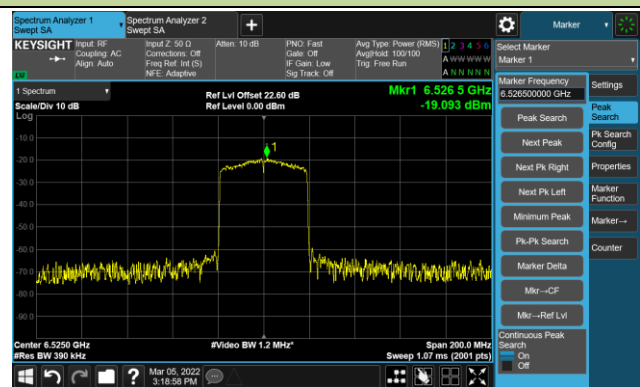

The Reference Level

The Mask Data

802.11ax-HE40 – Ant 0

Channel 99 (6445MHz)

The Reference Level

The Mask Data

Channel 107 (6485MHz)

The Reference Level

The Mask Data

Channel 115 (6525MHz)

The Reference Level

The Mask Data

802.11ax-HE40 – Ant 0

Channel 123 (6565MHz)

The Reference Level

The Mask Data

The Reference Level

The Mask Data

Channel 211 (7005MHz)

The Reference Level

The Mask Data

Channel 227 (7085MHz)

The Reference Level

The Mask Data