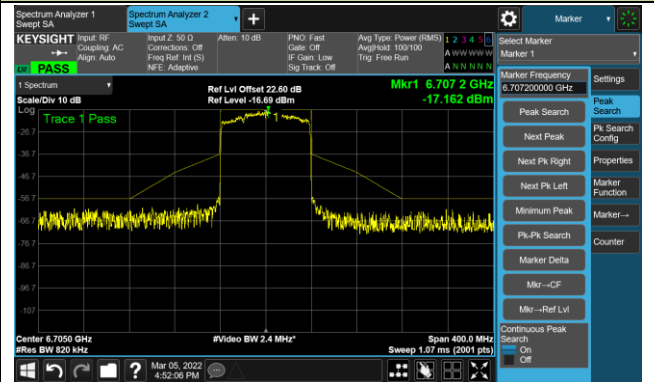

The Reference Level

The Mask Data

802.11ax-HE80 – Ant 0

Channel 103 (6465MHz)

The Reference Level

The Mask Data

Channel 119 (6545MHz)

The Reference Level

The Mask Data

Channel 135 (6625MHz)

The Reference Level

The Mask Data

802.11ax-HE80 – Ant 0

Channel 151 (6705MHz)

The Reference Level

The Mask Data

Channel 167 (6785MHz)

The Reference Level

The Mask Data

Channel 183 (6865MHz)

The Reference Level

The Mask Data

802.11ax-HE80 – Ant 0

Channel 199 (6945MHz)