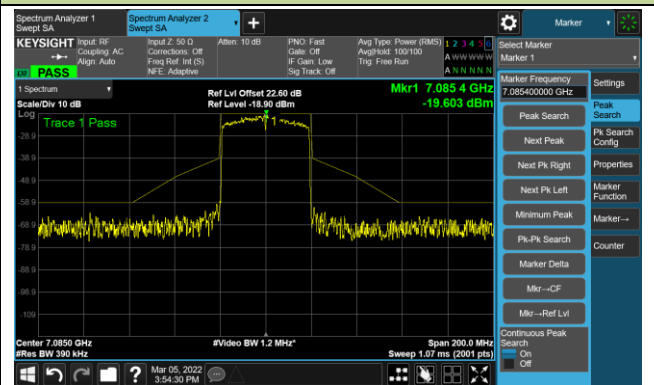

Channel 147 (6685MHz)

The Reference Level

The Mask Data

Channel 187 (6885MHz)

The Reference Level

The Mask Data

802.11ax-HE40 – Ant 0

Channel 195 (6925MHz)

The Reference Level

The Mask Data

Channel 211 (7005MHz)

The Reference Level

The Mask Data

Channel 227 (7085MHz)

The Reference Level

The Mask Data

802.11ax-HE80 – Ant 0

Channel 07 (5985MHz)

The Reference Level

The Mask Data

Channel 55 (6225MHz)

The Reference Level

The Mask Data

Channel 87 (6385MHz)