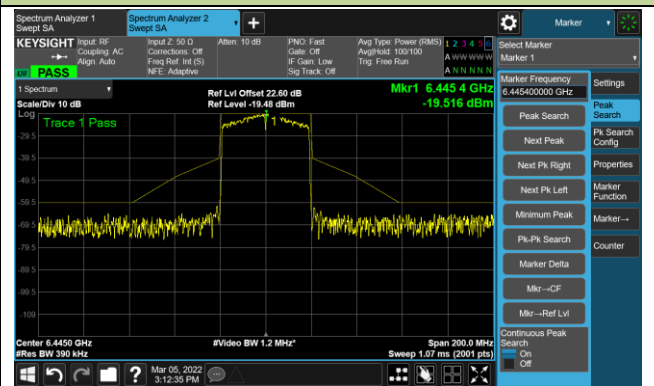

The Reference Level

The Mask Data

802.11ax-HE40 – Ant 0

Channel 99 (6445MHz)

The Reference Level

The Mask Data

Channel 107 (6485MHz)

The Reference Level

The Mask Data

Channel 115 (6525MHz)

The Reference Level

The Mask Data

802.11ax-HE40 – Ant 0

Channel 123 (6565MHz)

The Reference Level

The Mask Data