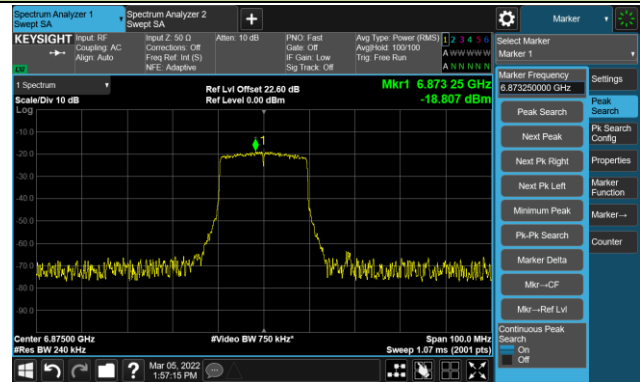

The Mask Data

802.11ax-HE20 – Ant 1

Channel 117 (6535MHz)

The Reference Level

The Mask Data

Channel 149 (6695MHz)

The Reference Level

The Mask Data

Channel 181 (6855MHz)

The Reference Level

The Mask Data

802.11ax-HE20 – Ant 1

Channel 185 (6875MHz)

The Reference Level

The Mask Data

Channel 189 (6895MHz)

The Reference Level

The Mask Data

Channel 209 (6995MHz)

The Reference Level

The Mask Data