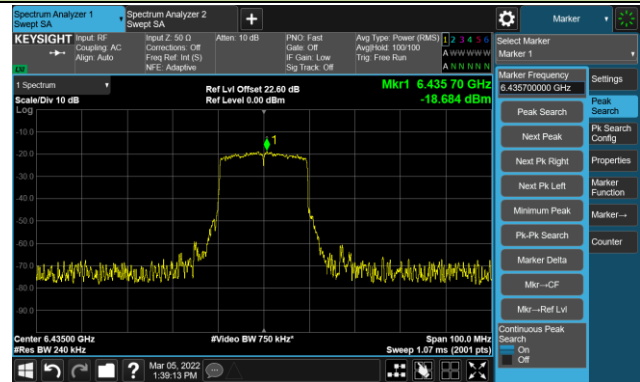

The Reference Level

The Mask Data

Channel 215 (7025MHz)

The Reference Level

The Mask Data

802.11ax-HE20 – Ant 1

Channel 01 (5955MHz)

The Reference Level

The Mask Data

Channel 49 (6195MHz)

The Reference Level

The Mask Data

Channel 93 (6415MHz)

The Reference Level

The Mask Data

802.11ax-HE20 – Ant 1

Channel 97 (6435MHz)

The Reference Level

The Mask Data

Channel 105 (6475MHz)

The Reference Level

The Mask Data

Channel 113 (6515MHz)

The Reference Level