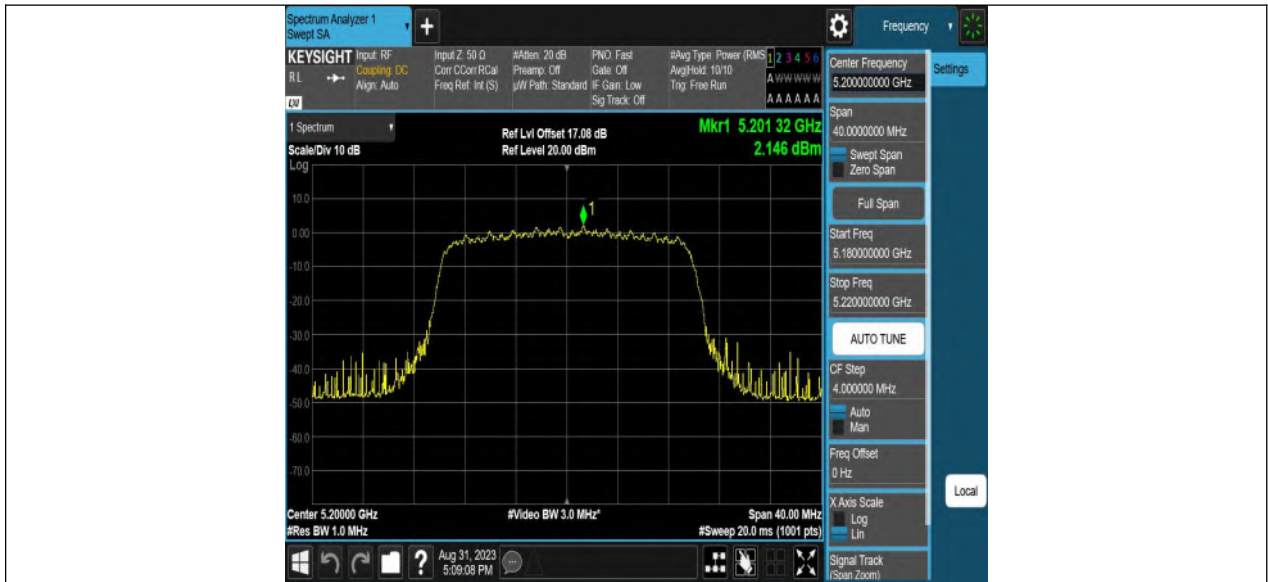

11AC80MIMO\_Ant2\_5210

11AC80MIMO\_Ant1\_5290

11AC80MIMO\_Ant2\_5290

For U-NII-2C straddle channel: