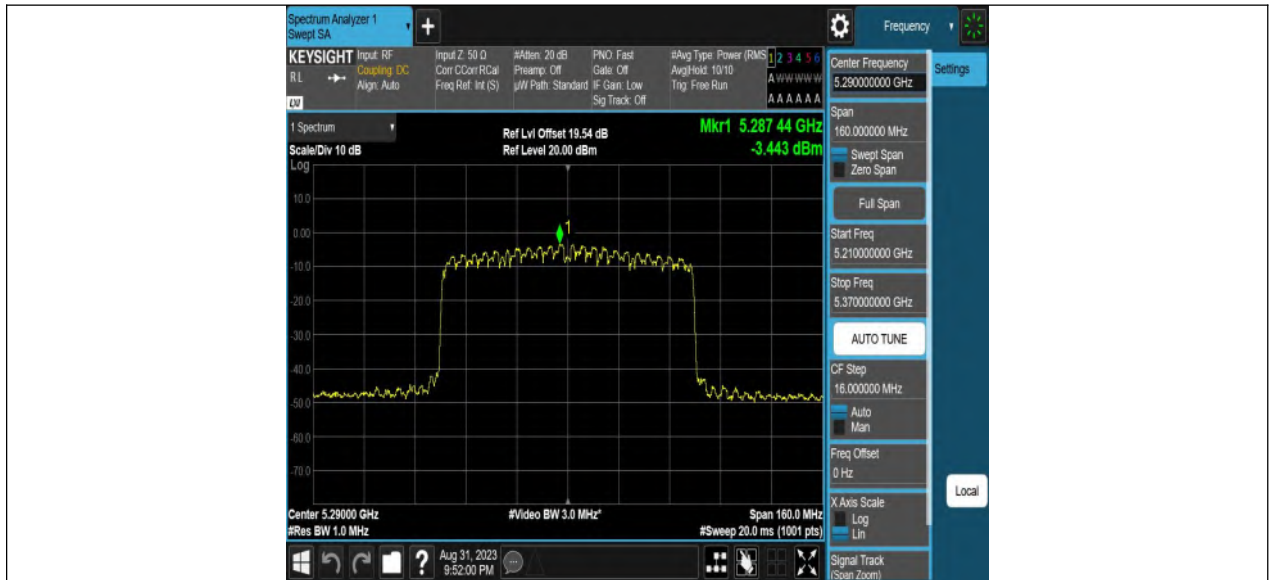

11AC80MIMO\_Ant2\_5210

11AC80MIMO\_Ant1\_5290

11AC80MIMO\_Ant2\_5290

For U-NII-2C straddle channel: