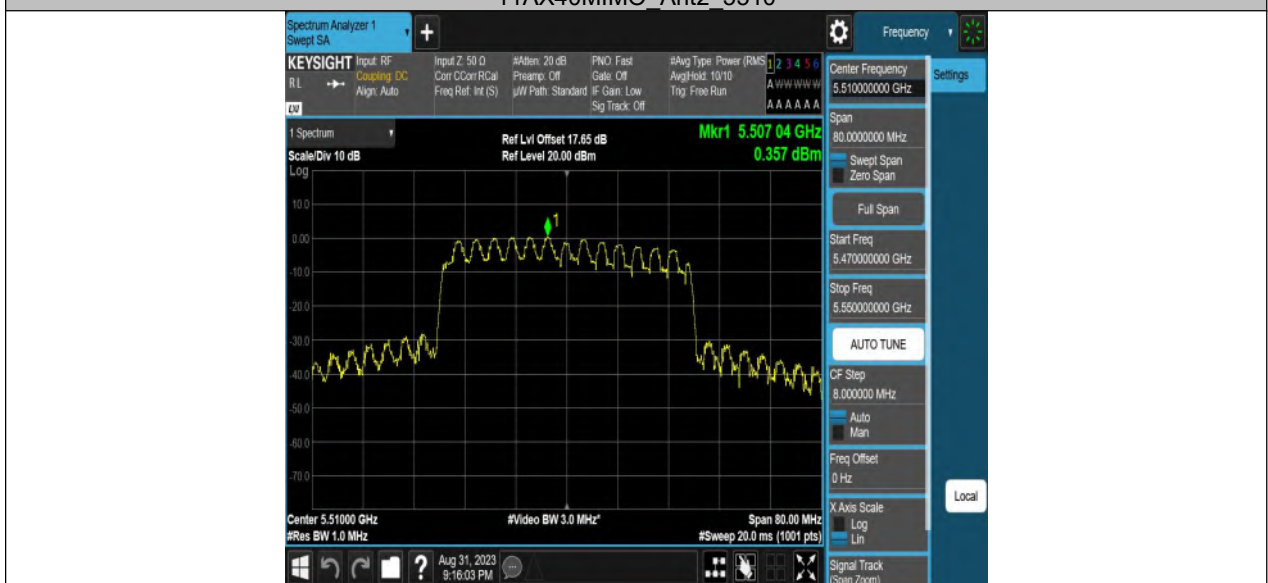

11AC80MIMO\_Ant2\_5210

11AC80MIMO\_Ant1\_5290

11AC80MIMO\_Ant2\_5290

For U-NII-2C straddle channel: