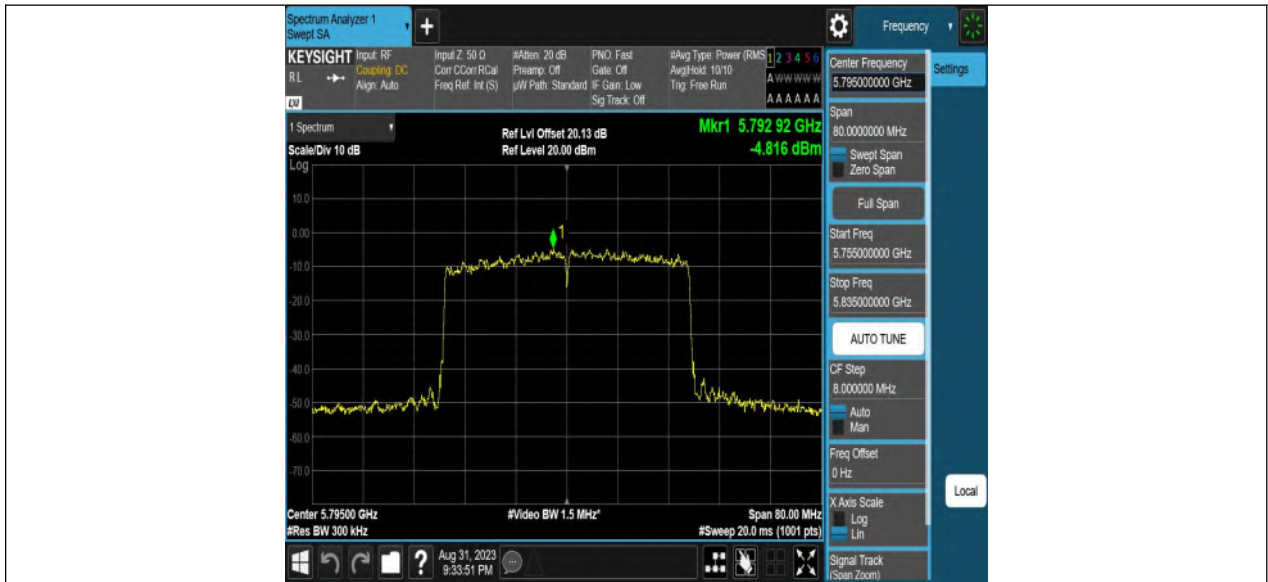

11AC80MIMO\_Ant2\_5210

11AC80MIMO\_Ant1\_5290

11AC80MIMO\_Ant2\_5290

For U-NII-2C straddle channel: