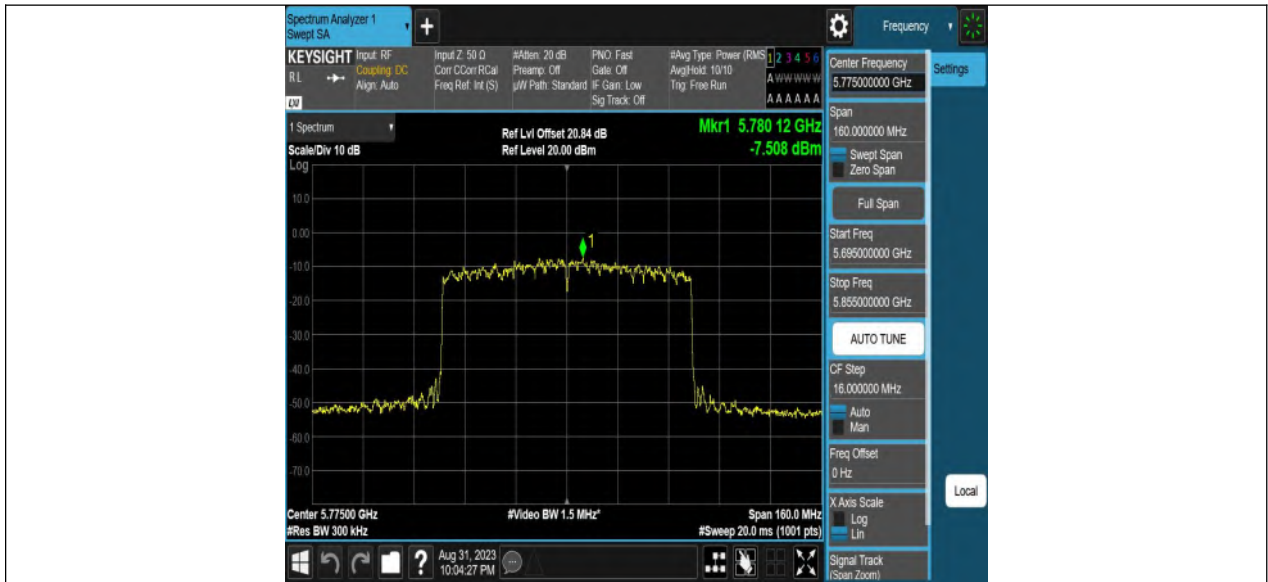

11AC80MIMO\_Ant2\_5210

11AC80MIMO\_Ant1\_5290

11AC80MIMO\_Ant2\_5290

For U-NII-2C straddle channel: