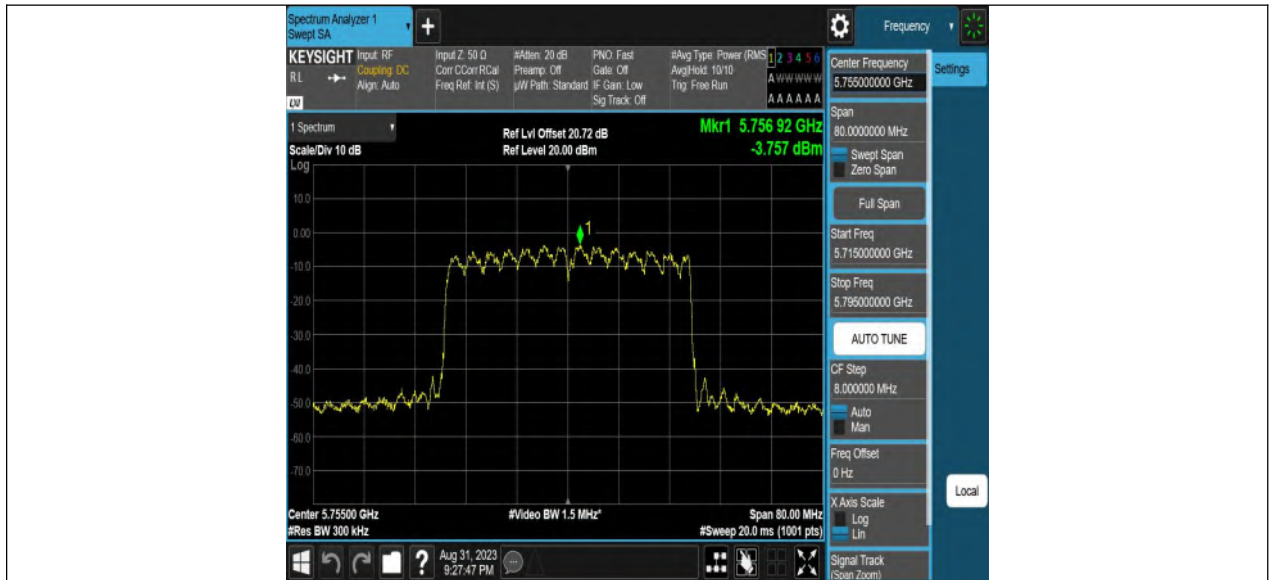

11AC80MIMO\_Ant2\_5210

11AC80MIMO\_Ant1\_5290

11AC80MIMO\_Ant2\_5290

For U-NII-2C straddle channel: