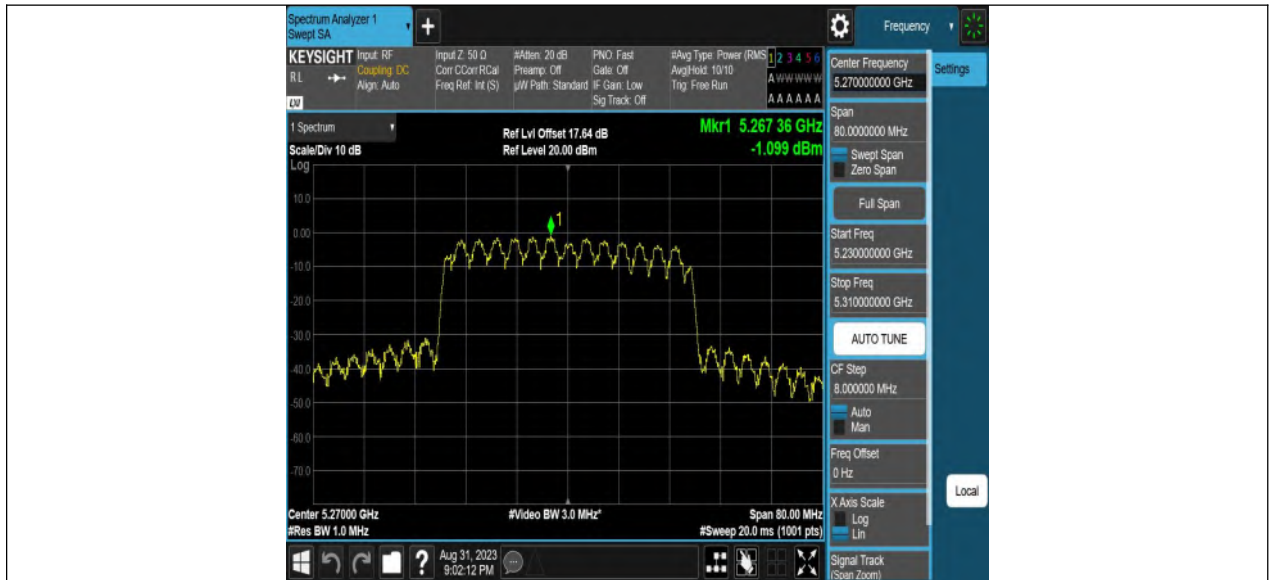

11AC80MIMO\_Ant2\_5210

11AC80MIMO\_Ant1\_5290

11AC80MIMO\_Ant2\_5290

For U-NII-2C straddle channel: