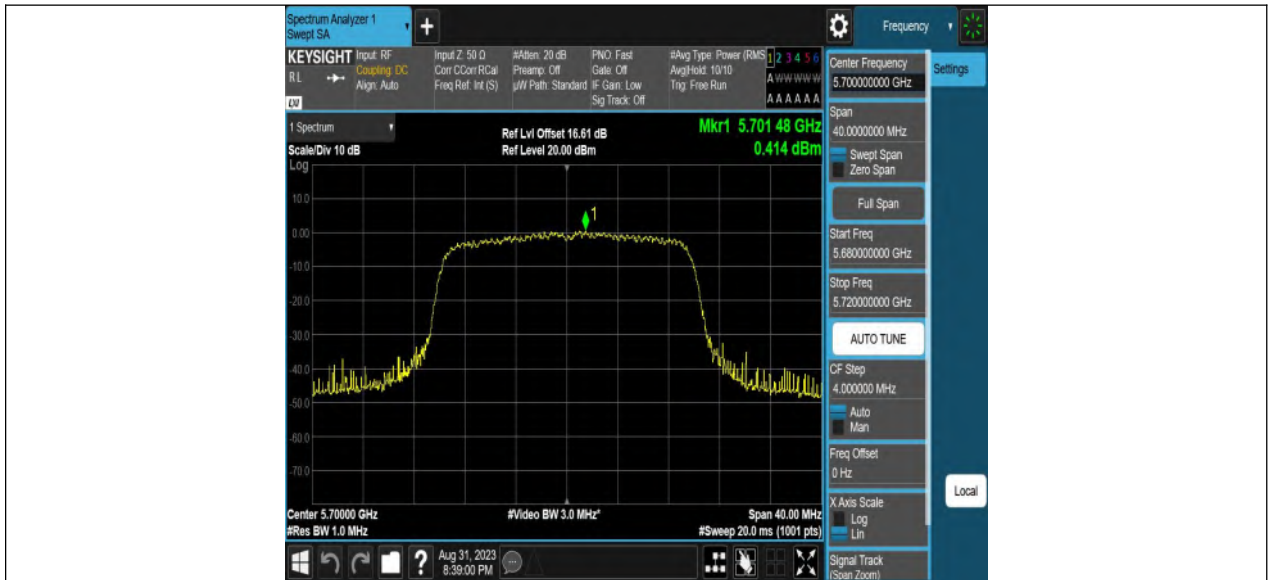

11AC80MIMO\_Ant2\_5210

11AC80MIMO\_Ant1\_5290

11AC80MIMO\_Ant2\_5290

For U-NII-2C straddle channel: