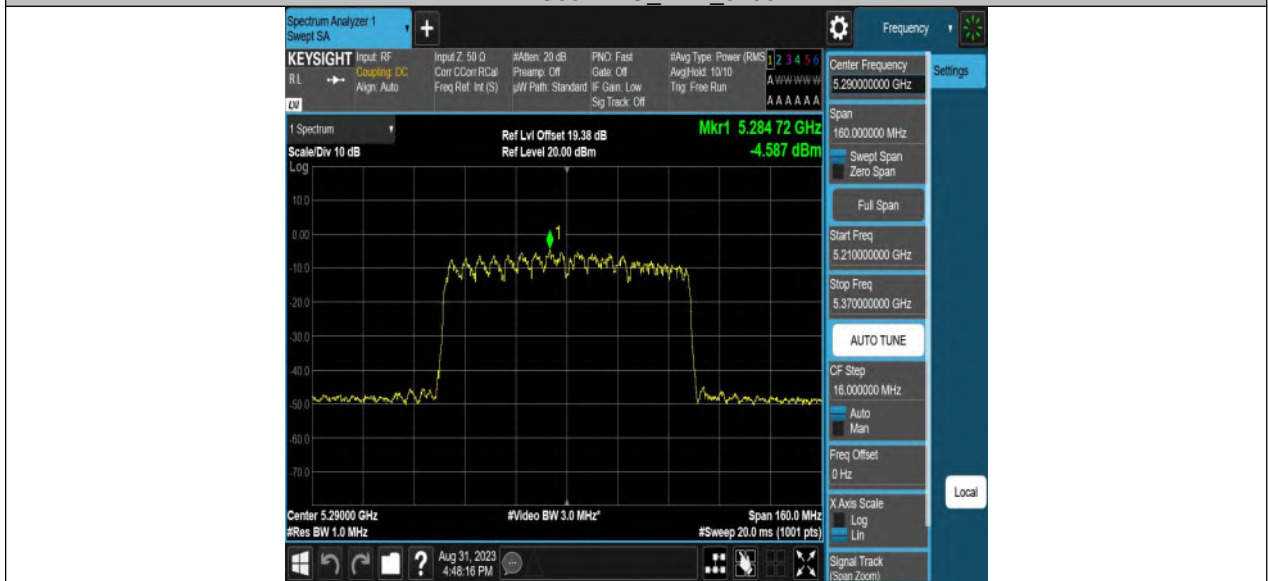

11AC80MIMO\_Ant2\_5210

11AC80MIMO\_Ant1\_5290

11AC80MIMO\_Ant2\_5290

For U-NII-2C straddle channel: