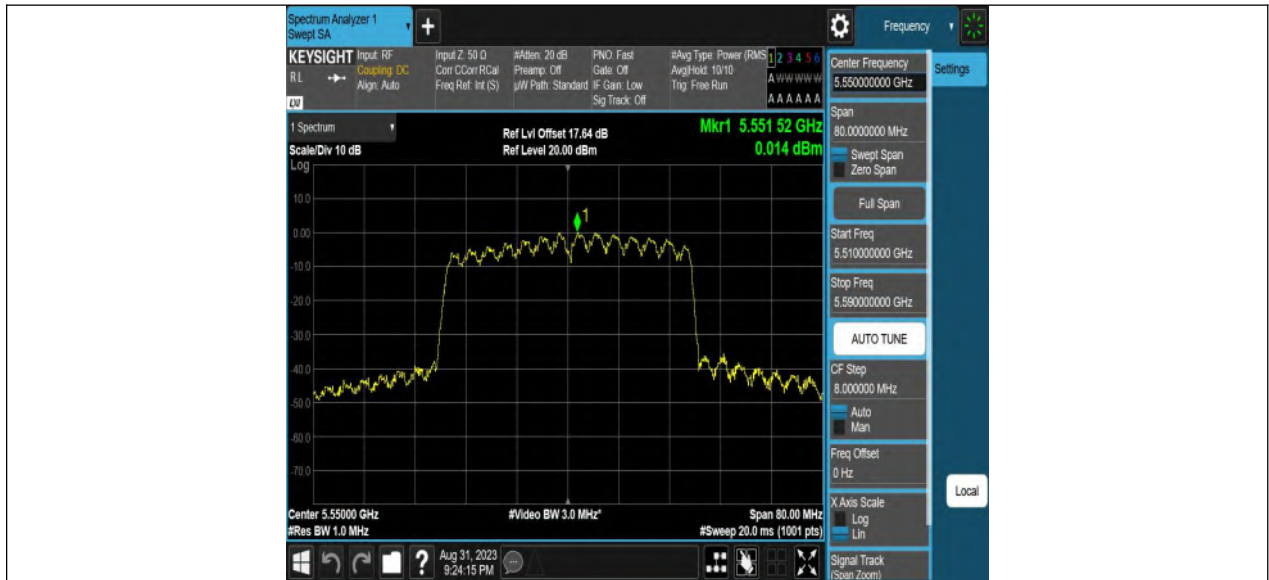

11AC80MIMO\_Ant2\_5210

11AC80MIMO\_Ant1\_5290

11AC80MIMO\_Ant2\_5290

For U-NII-2C straddle channel: