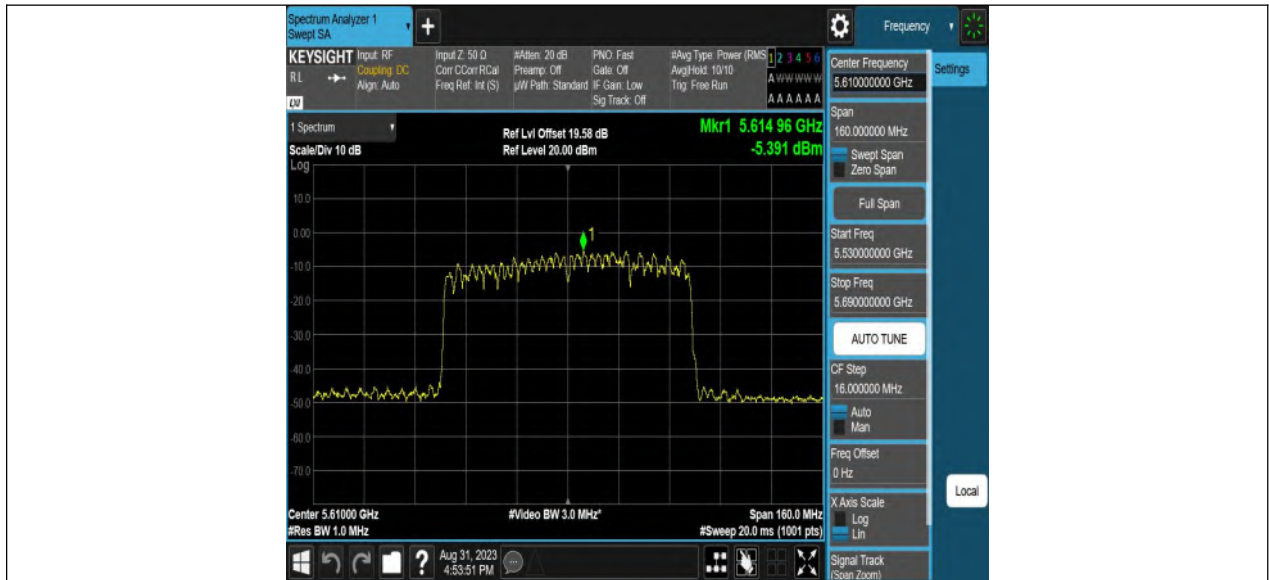

11AC80MIMO\_Ant2\_5210

11AC80MIMO\_Ant1\_5290

11AC80MIMO\_Ant2\_5290

For U-NII-2C straddle channel: