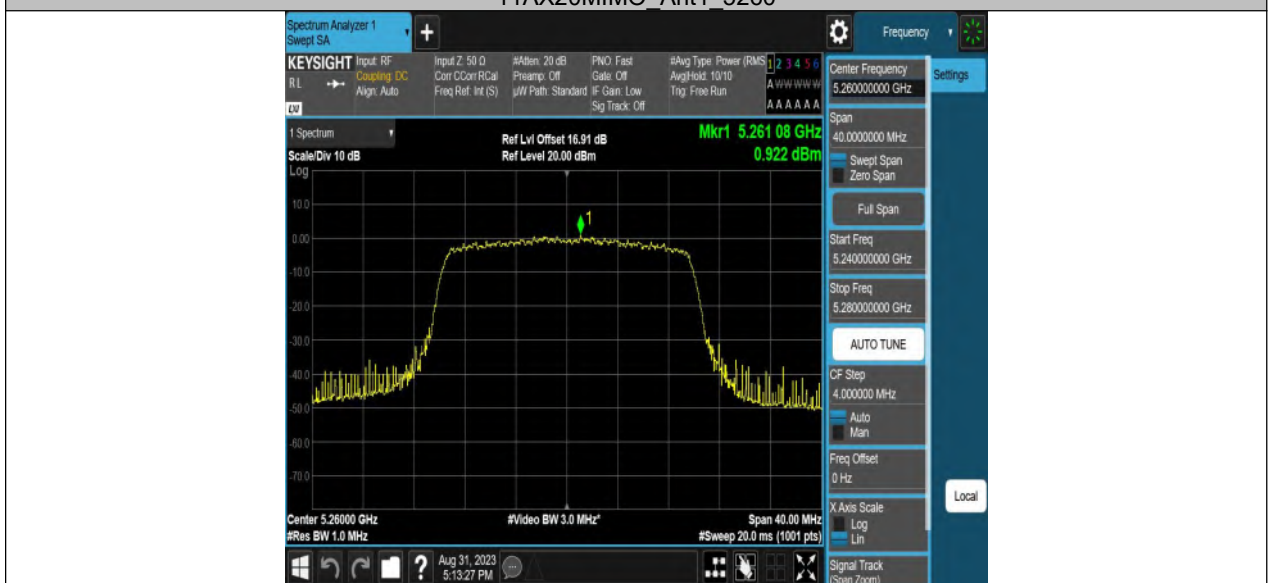

11AC80MIMO\_Ant2\_5210

11AC80MIMO\_Ant1\_5290

11AC80MIMO\_Ant2\_5290

For U-NII-2C straddle channel: