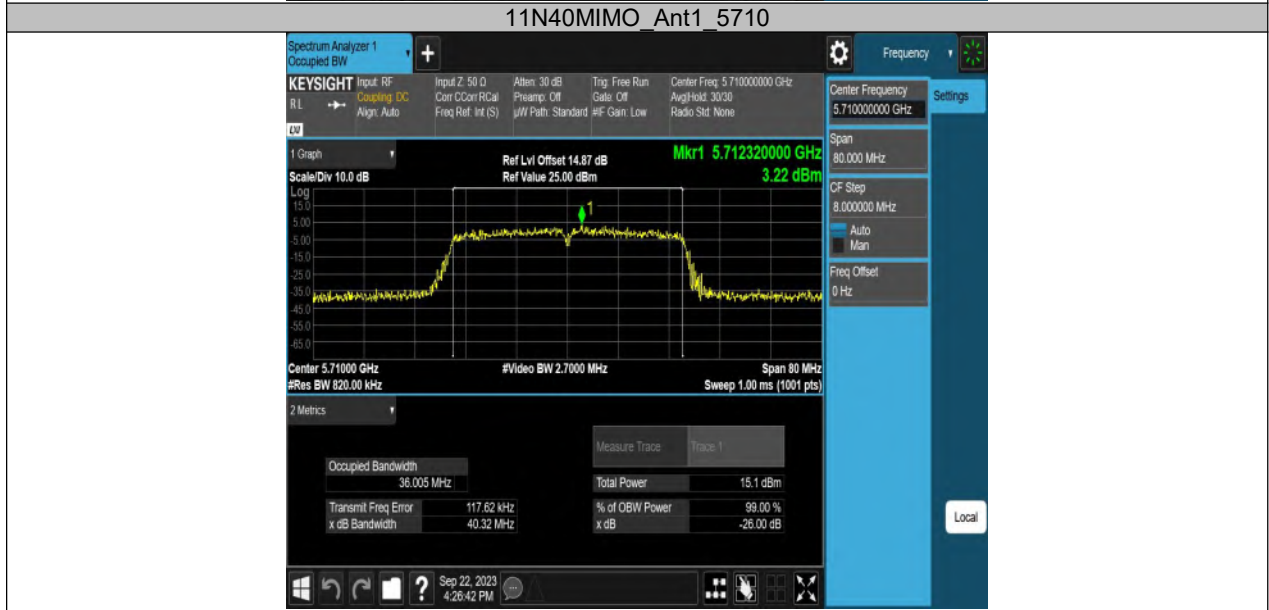

11AC20MIMO_Ant2_5825

**For U-NII-2C straddle channel:
 99% Bandwidth:**

26dB bandwidth:

11AC40MIMO Ant2 5710