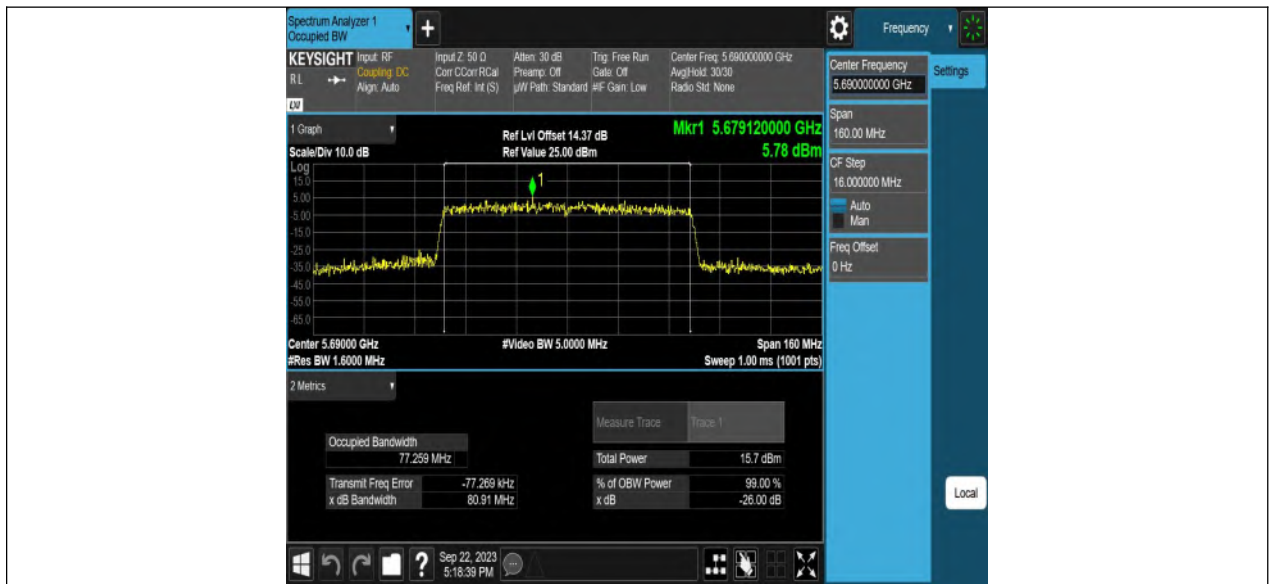

11AC20MIMO_Ant2_5825

**For U-NII-2C straddle channel:
 99% Bandwidth:**

26dB bandwidth:

11AC40MIMO Ant2 5710