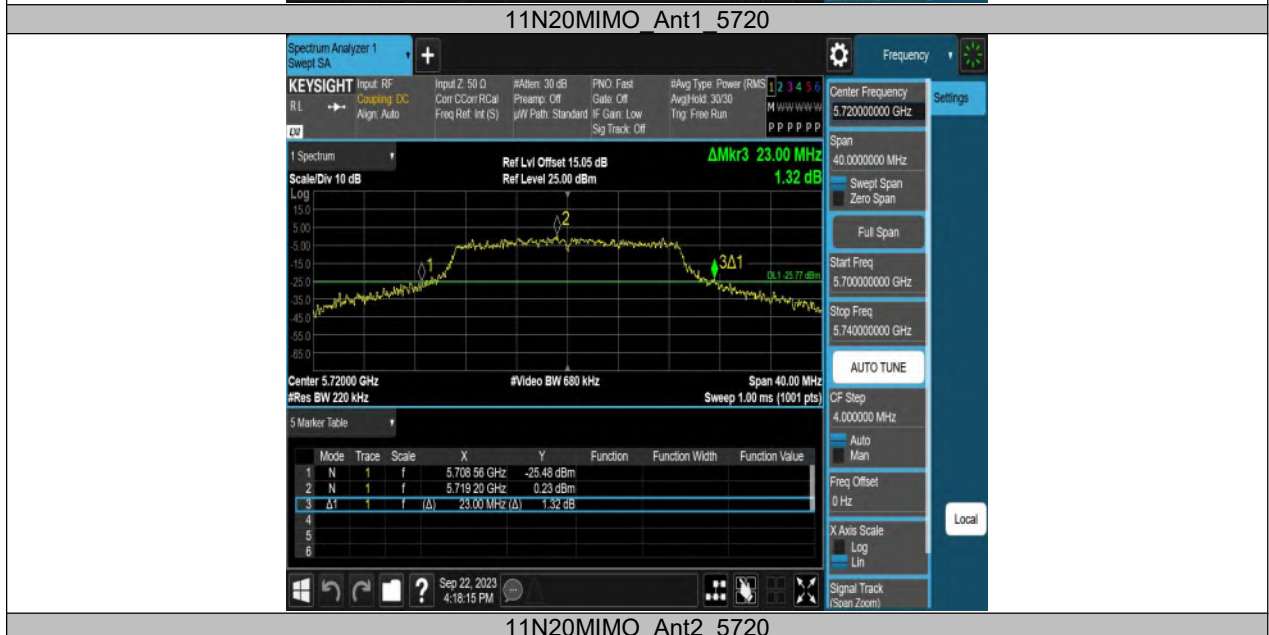

11AC20MIMO_Ant2_5825

**For U-NII-2C straddle channel:
 99% Bandwidth:**

26dB bandwidth:

11AC40MIMO Ant2 5710