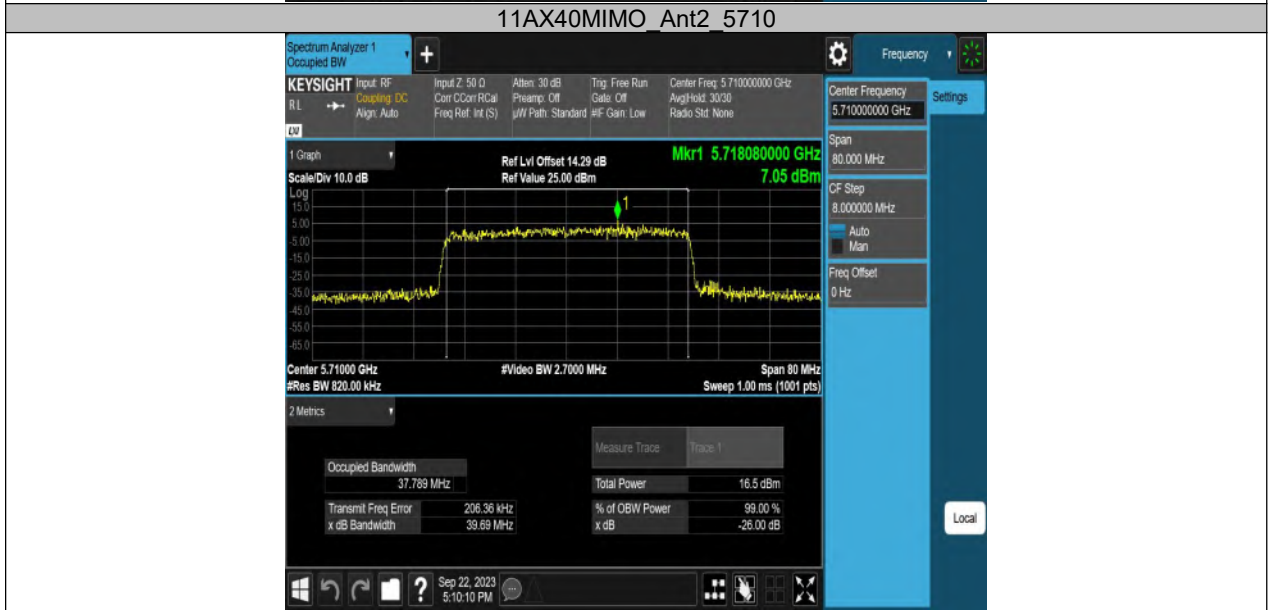

11AC20MIMO_Ant2_5825

**For U-NII-2C straddle channel:
 99% Bandwidth:**

26dB bandwidth:

11AC40MIMO Ant2 5710