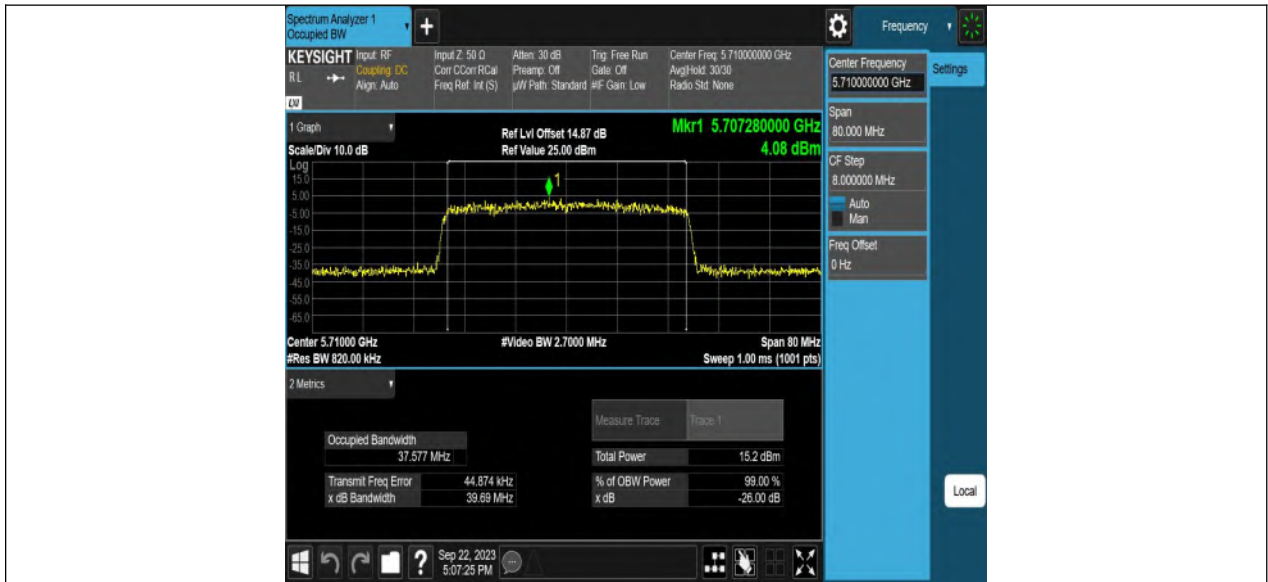

11AC20MIMO_Ant2_5825

**For U-NII-2C straddle channel:
 99% Bandwidth:**

26dB bandwidth:

11AC40MIMO Ant2 5710