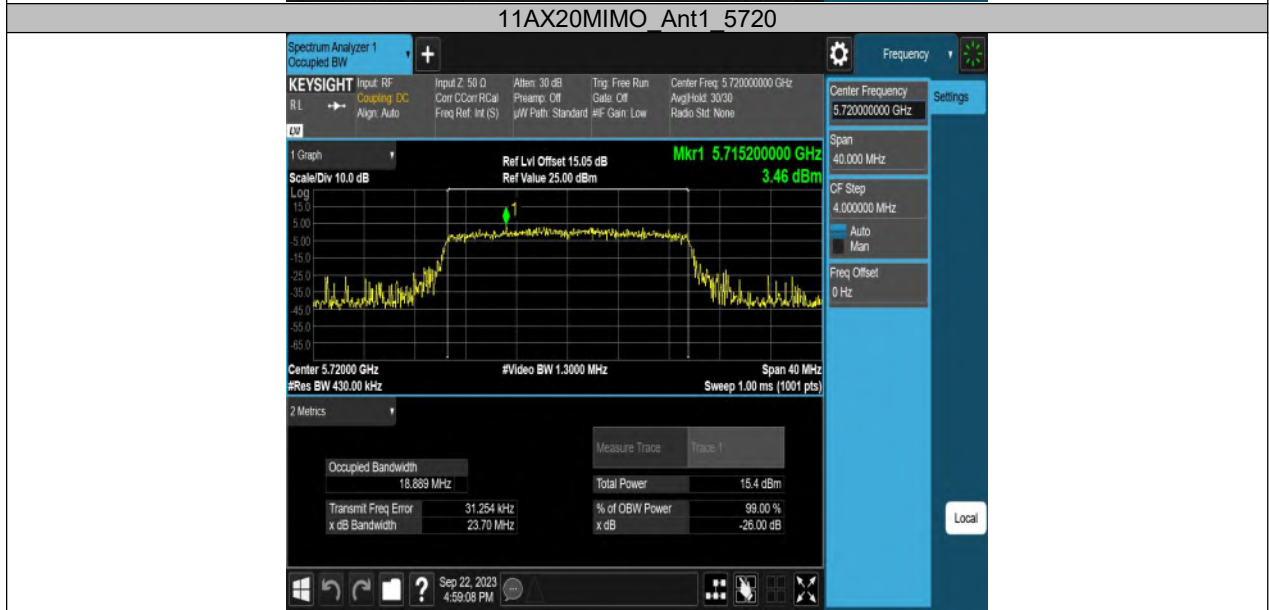

11AC20MIMO_Ant2_5825

**For U-NII-2C straddle channel:
 99% Bandwidth:**

26dB bandwidth:

11AC40MIMO Ant2 5710