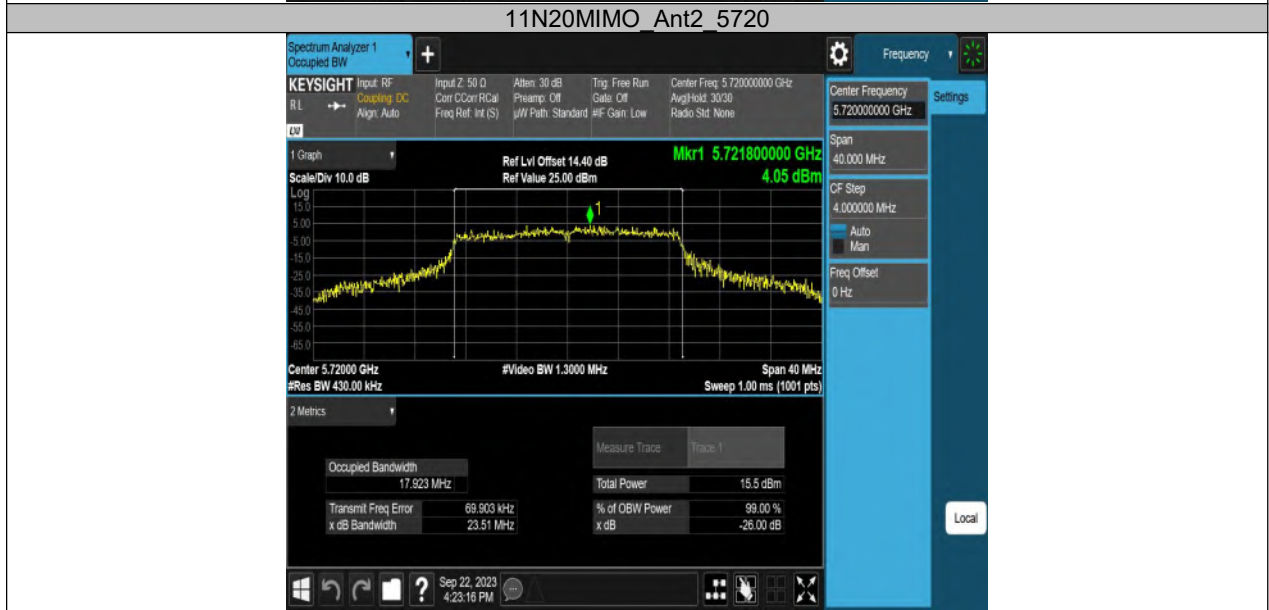

11AC20MIMO_Ant2_5825

**For U-NII-2C straddle channel:
 99% Bandwidth:**

26dB bandwidth:

11AC40MIMO Ant2 5710