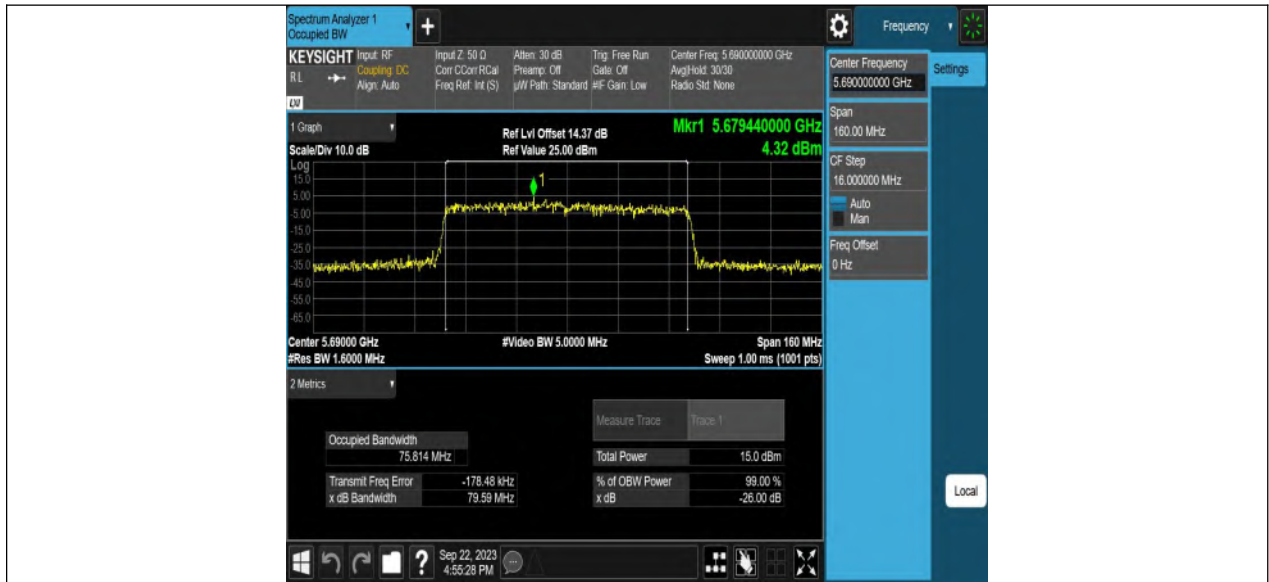

11AC20MIMO_Ant2_5825

**For U-NII-2C straddle channel:
 99% Bandwidth:**

26dB bandwidth:

11AC40MIMO Ant2 5710