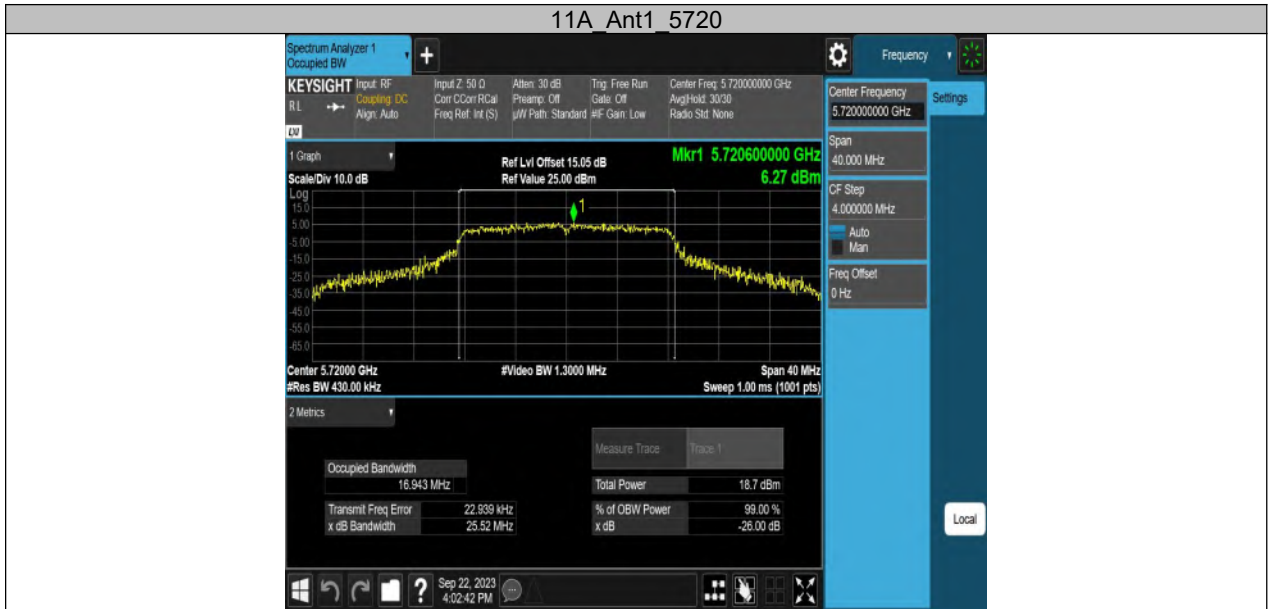

11AC20MIMO_Ant2_5825

**For U-NII-2C straddle channel:
 99% Bandwidth:**

26dB bandwidth:

11AC40MIMO Ant2 5710