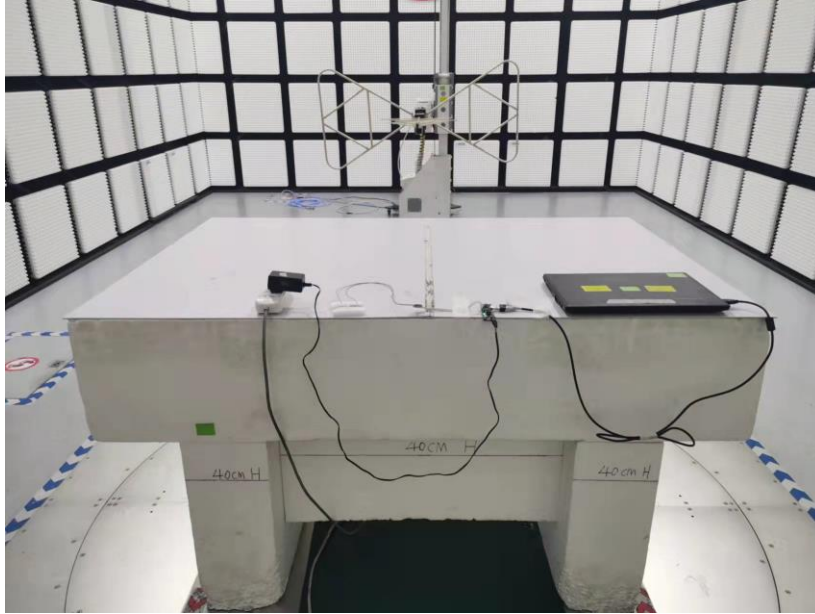

# **Setup Photographs**

### AC POWER LINE CONDUCTED EMISSIONS SETUP

### RADIATED RF MEASUREMENT SETUP (Below 30 MHz)

**RADIATED RF MEASUREMENT SETUP (Below 1 GHz)**

**RADIATED RF MEASUREMENT SETUP (Above 1G )  
(X axis)**