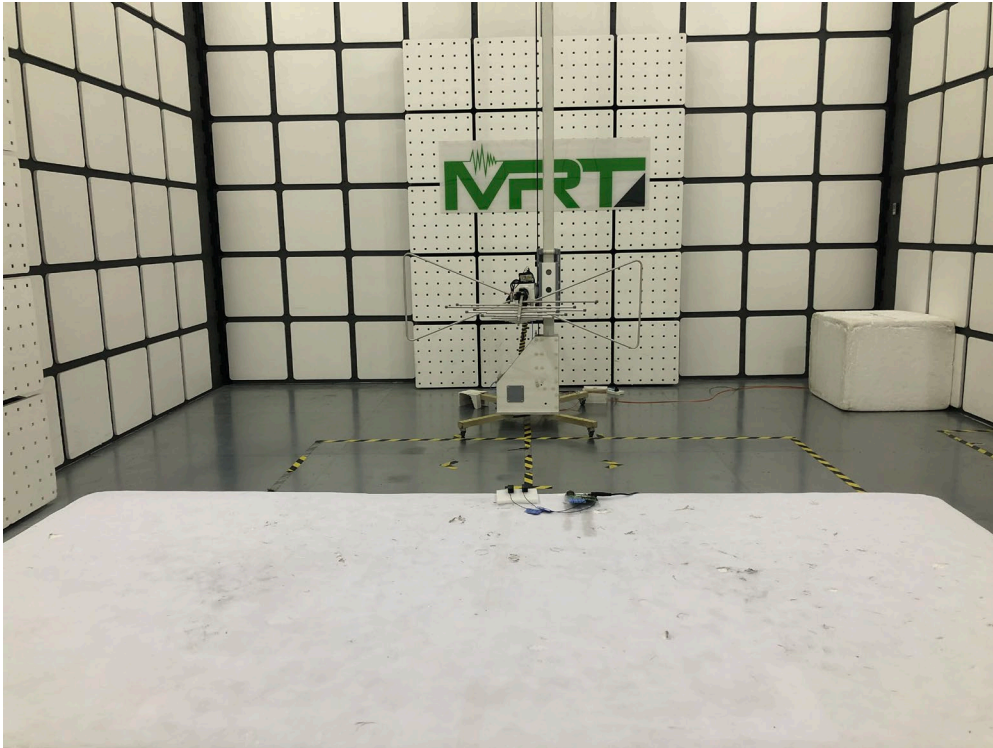

RF Test Setup Photo

Description: Radiated Spurious Emissions Test Setup for Below 1GHz

Description: Radiated Spurious Emissions Test Setup for Above 1GHz

Description: Conducted Test Setup