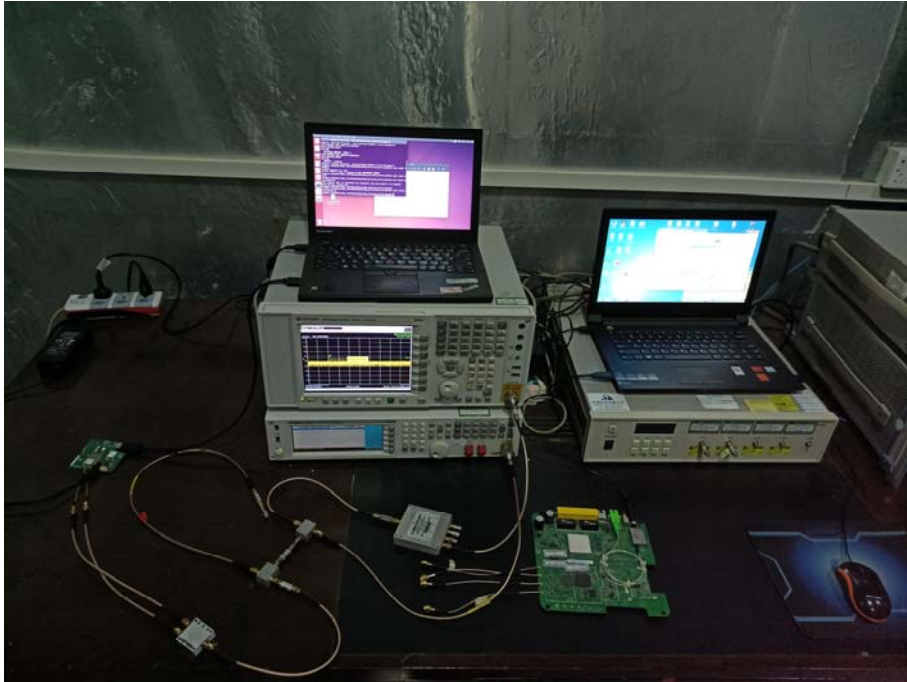

## TEST SETUP PHOTOGRAPHS OF EUT

### AC POWER LINE CONDUCTED EMISSION TEST

Front View

Side View

**RADIATED EMISSION TEST**

Below 1G

Above 1GHz

**Dynamic Frequency Selection Test**  
**Radar Calibration Setup Photo**

**Test Setup Photo**