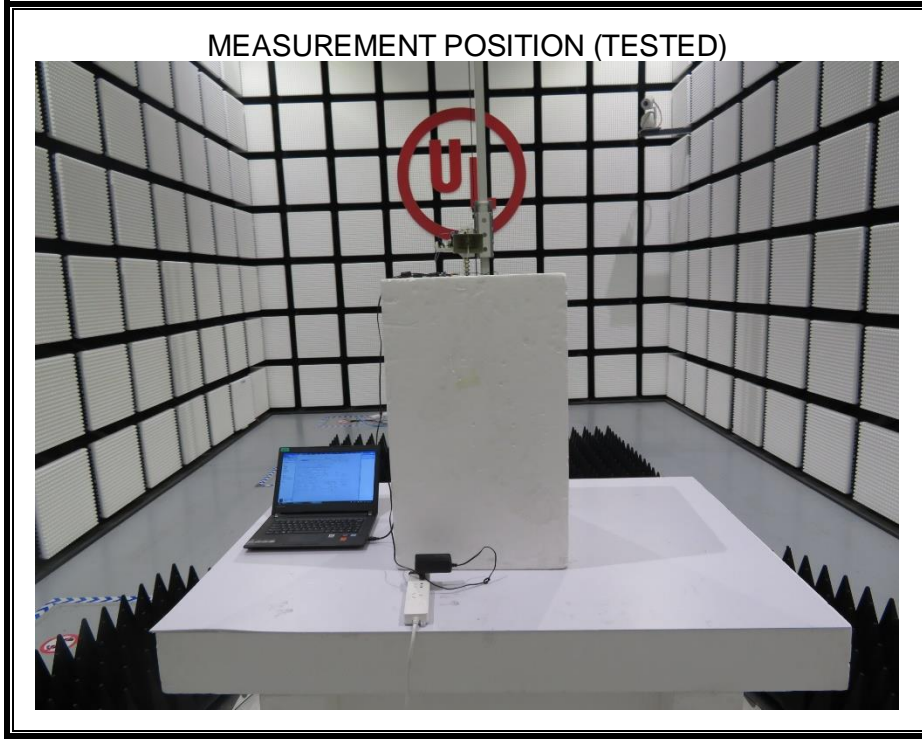

## RADIATED RF MEASUREMENT SETUP (ABOVE 1 GHz)

MEASUREMENT POSITION (TESTED)

MEASUREMENT POSITION (X axis)

MEASUREMENT POSITION (Y axis)

MEASUREMENT POSITION (Z axis)

RADIATED RF MEASUREMENT SETUP (30MHz~1GHz)

RADIATED RF MEASUREMENT SETUP (Below 30MHz)