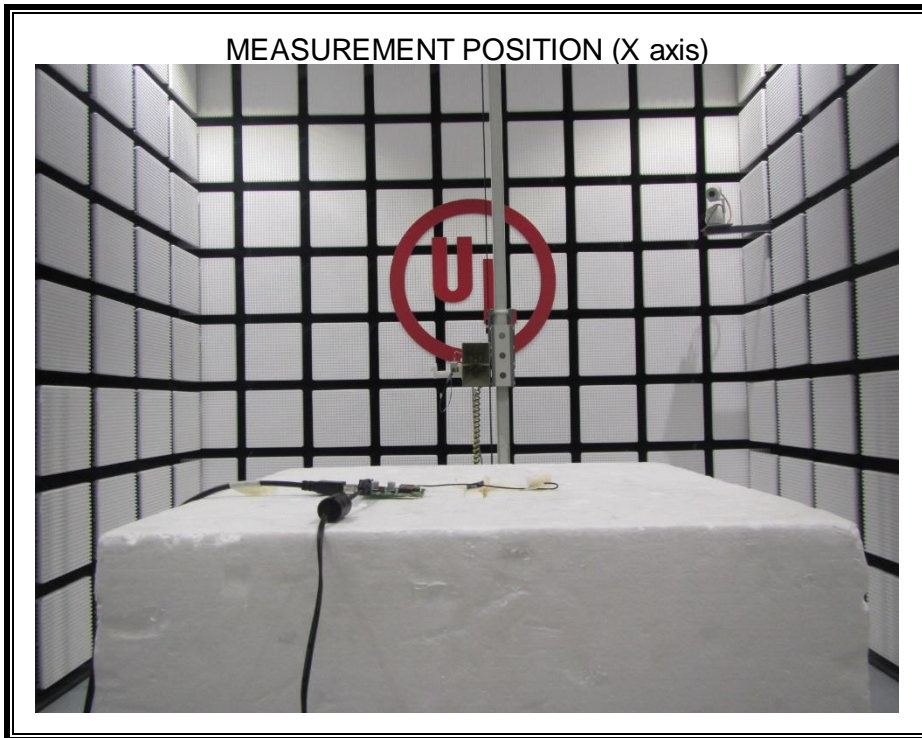

# **Setup Photographs**

## RADIATED RF MEASUREMENT SETUP (ABOVE 1 GHz)

MEASUREMENT POSITION (TESTED)

MEASUREMENT POSITION (X axis)

MEASUREMENT POSITION (Y axis)

MEASUREMENT POSITION (Z axis)

RADIATED RF MEASUREMENT SETUP (30MHz~1GHz)

RADIATED RF MEASUREMENT SETUP (Below 30MHz)