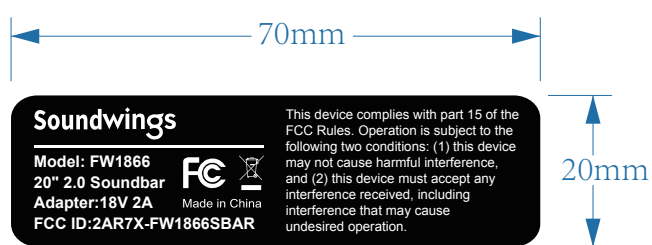

Location

Label

Size: 70X20mm
Material: Metalized polyester (Matte),Black bottom and White word

机身贴纸