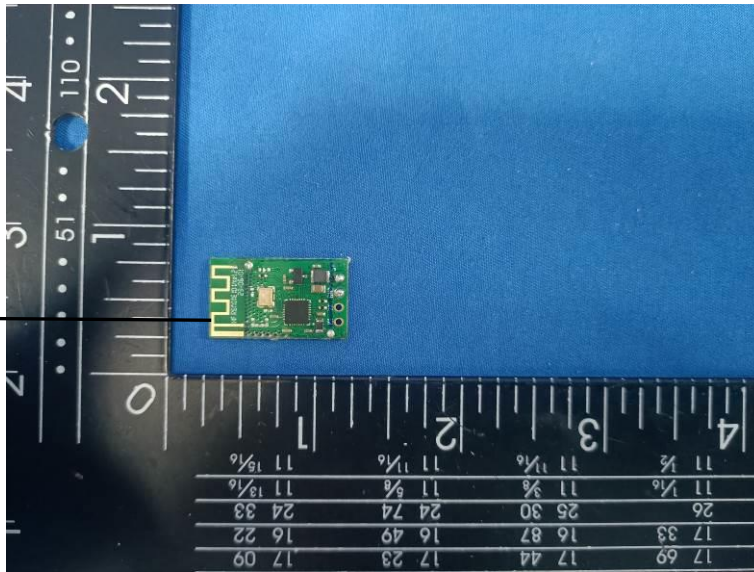

Internal Photos of the EUT

Photo 1

BLE PCB
Antenna

Photo 2

Photo 3