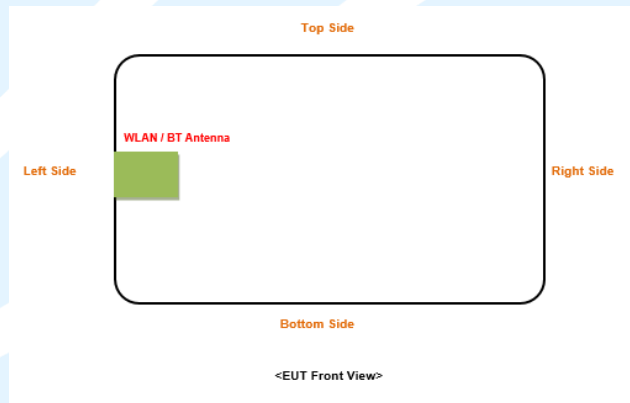

<Photographs of EUT>

<Antenna Location>

The separation distance for antenna to edge:

Antenna	To Left Side (mm)	To Right Side (mm)	To Top Side (mm)	To Bottom Side (mm)
WLAN / BT	0	248	82	91

<Photographs of SAR Setup>