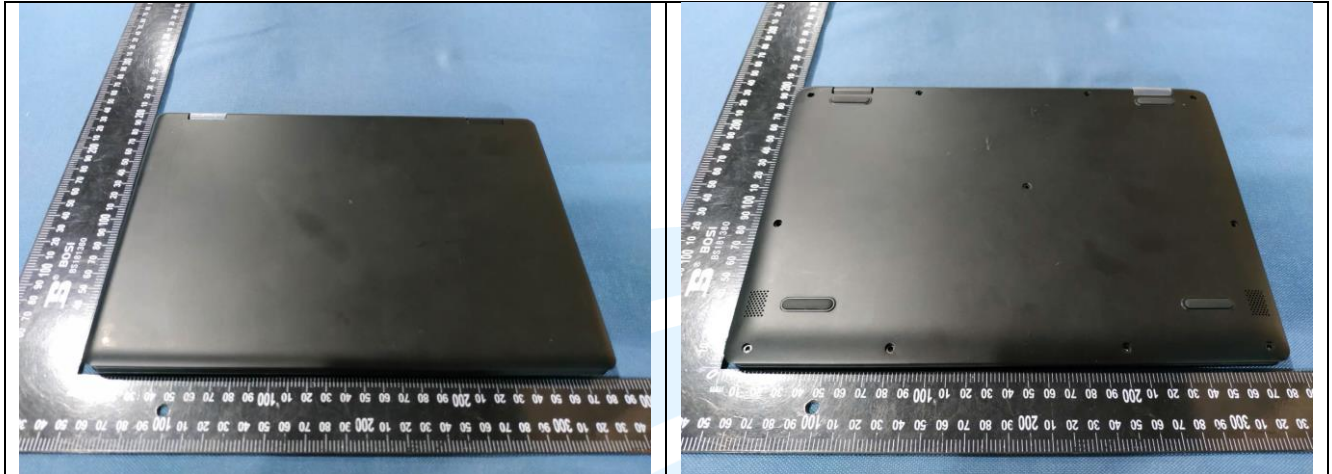

<Photographs of EUT>

<Antenna Location>

The separation distance for antenna to edge:

Antenna	To Left Side (mm)	To Right Side (mm)	To Top Side (mm)	To Bottom Side (mm)
WLAN / BT	0	248	82	91

<Photographs of SAR Setup>