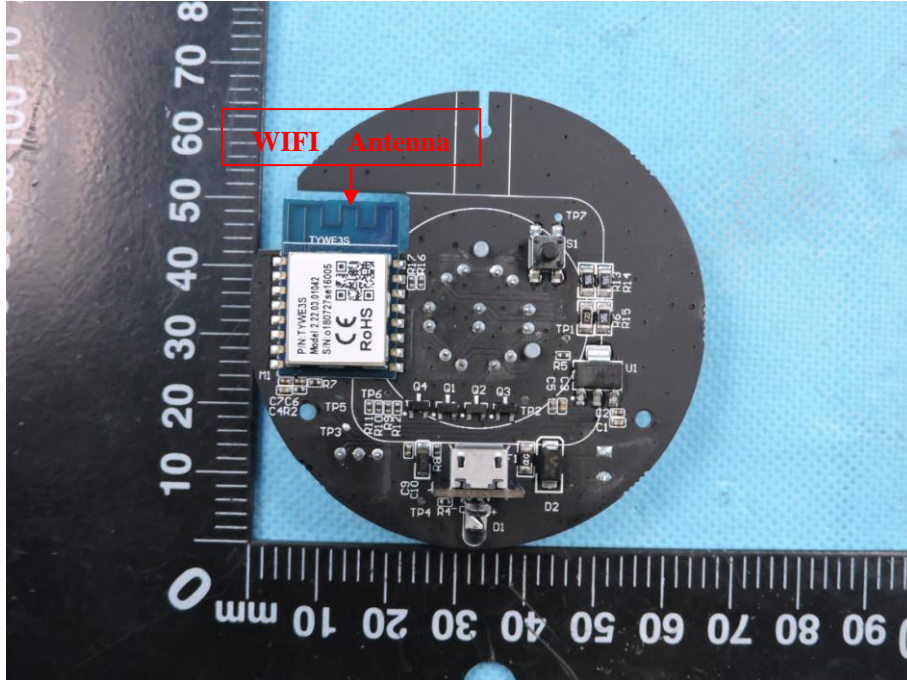

**APPENDIX-PHOTOGRAPHS OF EUT CONSTRUCTIONAL DETAILS**

FCC ID: 2AR7J-N1

Model Name: N1

**Photo 1**

**Photo 2**

Photo 3

Photo 4

Photo 5