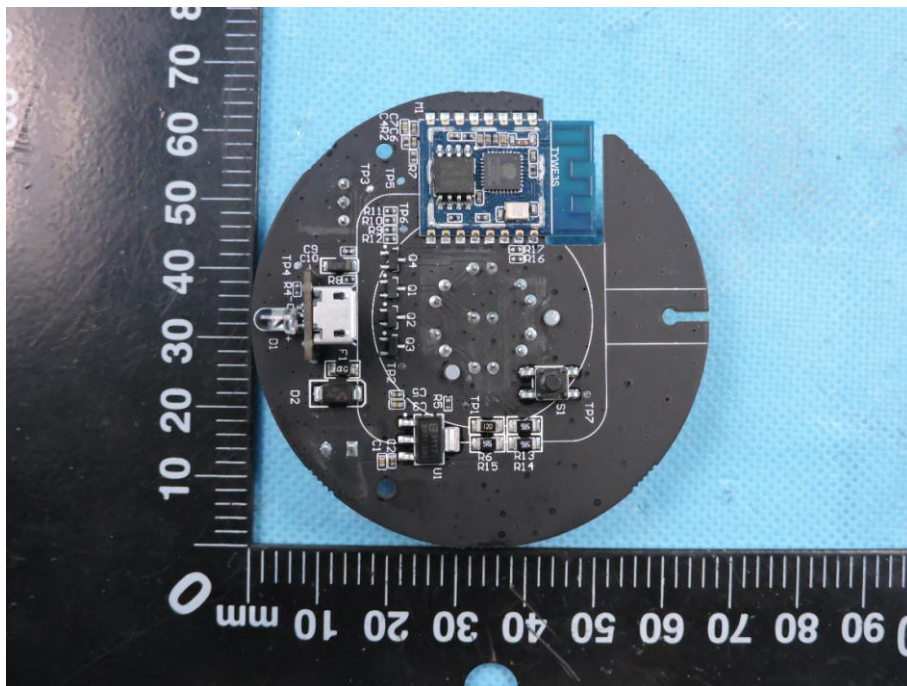

**APPENDIX-PHOTOGRAPHS OF EUT CONSTRUCTIONAL DETAILS**

FCC ID: 2AR7J-N1

Model Name: N1

**Photo 1**

**Photo 2**

Photo 3

Photo 4

Photo 5