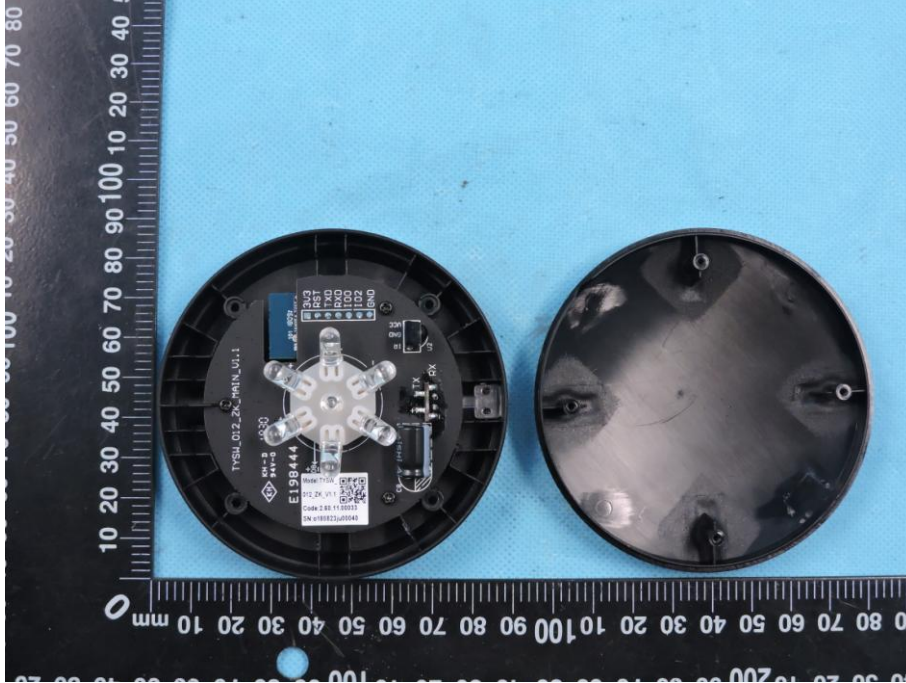

**APPENDIX-PHOTOGRAPHS OF EUT CONSTRUCTIONAL DETAILS**

FCC ID: 2AR7J-N1

Model Name: N1

**Photo 1**

**Photo 2**

Photo 3

Photo 4

Photo 5