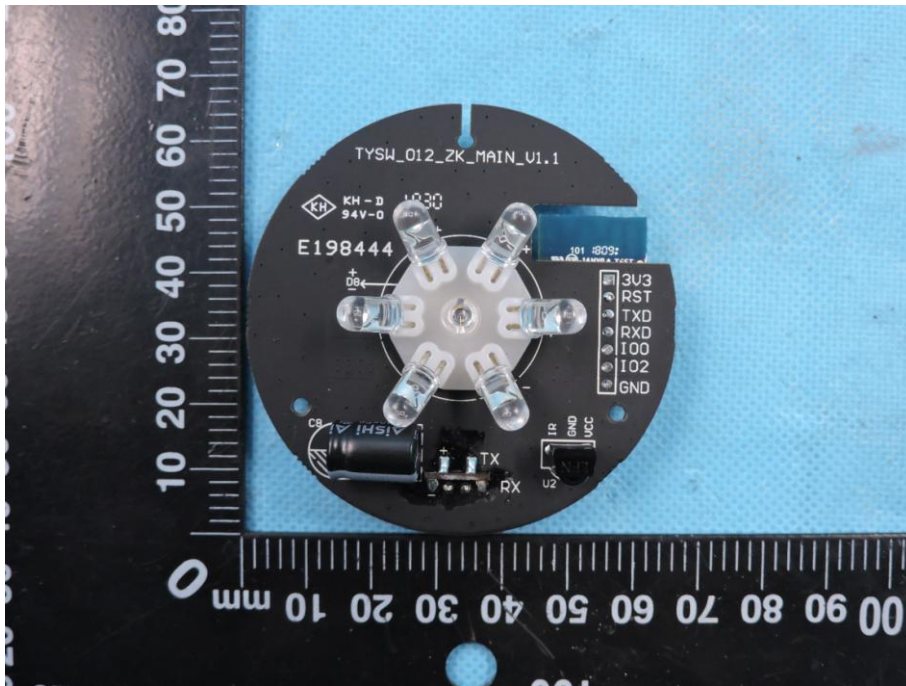

**APPENDIX-PHOTOGRAPHS OF EUT CONSTRUCTIONAL DETAILS**

FCC ID: 2AR7J-N1

Model Name: N1

**Photo 1**

**Photo 2**

Photo 3

Photo 4

Photo 5