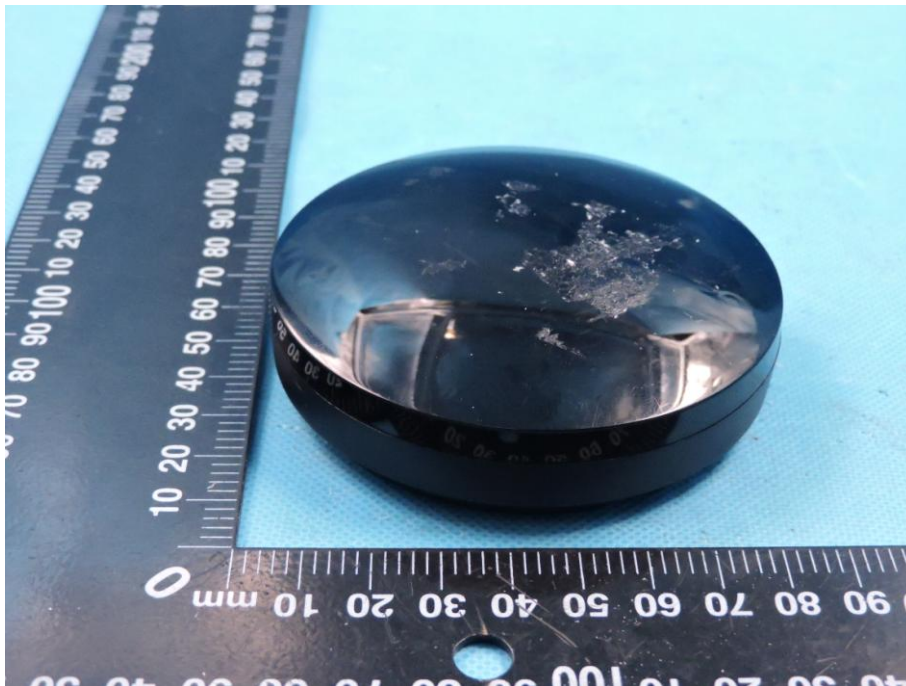

APPENDIX-PHOTOGRAPHS OF EUT CONSTRUCTIONAL DETAILS

FCC ID: 2AR7J-N1

Model Name: N1

Photo 1

Photo 2

Photo 3

Photo 4

Photo 5