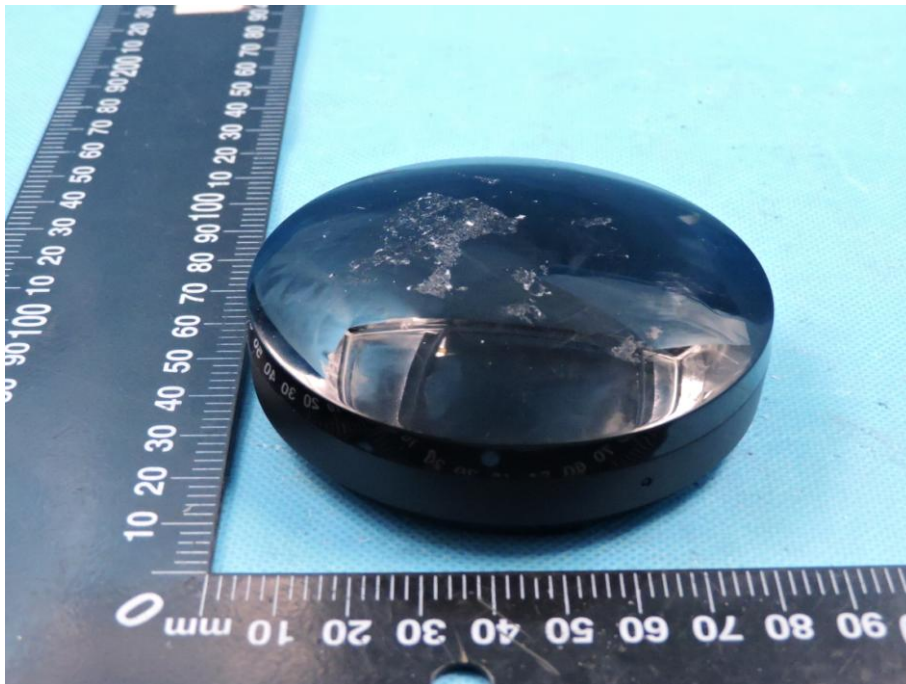

APPENDIX-PHOTOGRAPHS OF EUT CONSTRUCTIONAL DETAILS

FCC ID: 2AR7J-N1

Model Name: N1

Photo 1

Photo 2

Photo 3

Photo 4

Photo 5

Photo 6

Photo 7

Photo 8