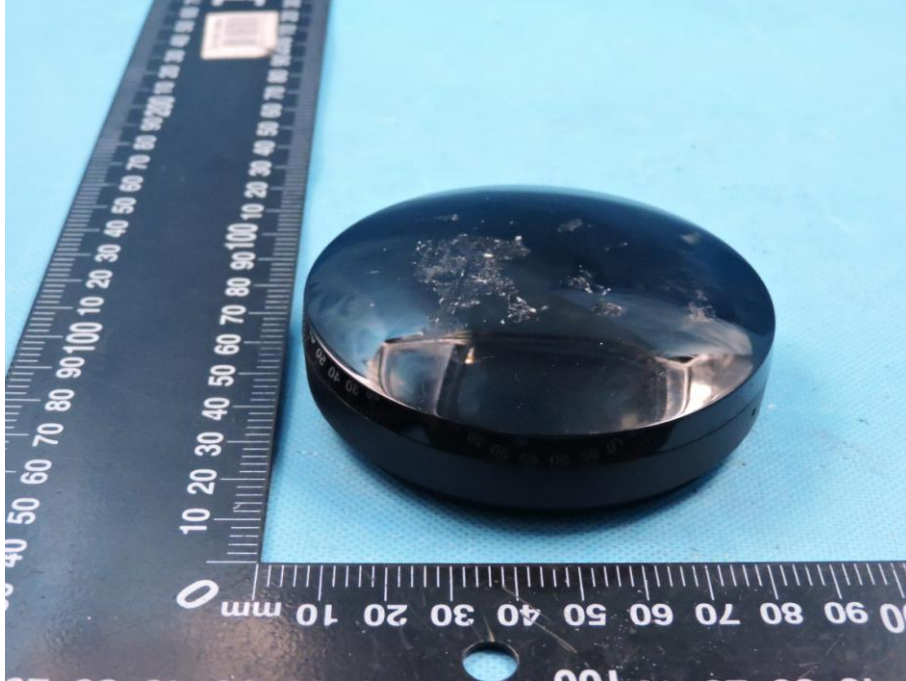

APPENDIX-PHOTOGRAPHS OF EUT CONSTRUCTIONAL DETAILS

FCC ID: 2AR7J-N1

Model Name: N1

Photo 1

Photo 2

Photo 3

Photo 4

Photo 5