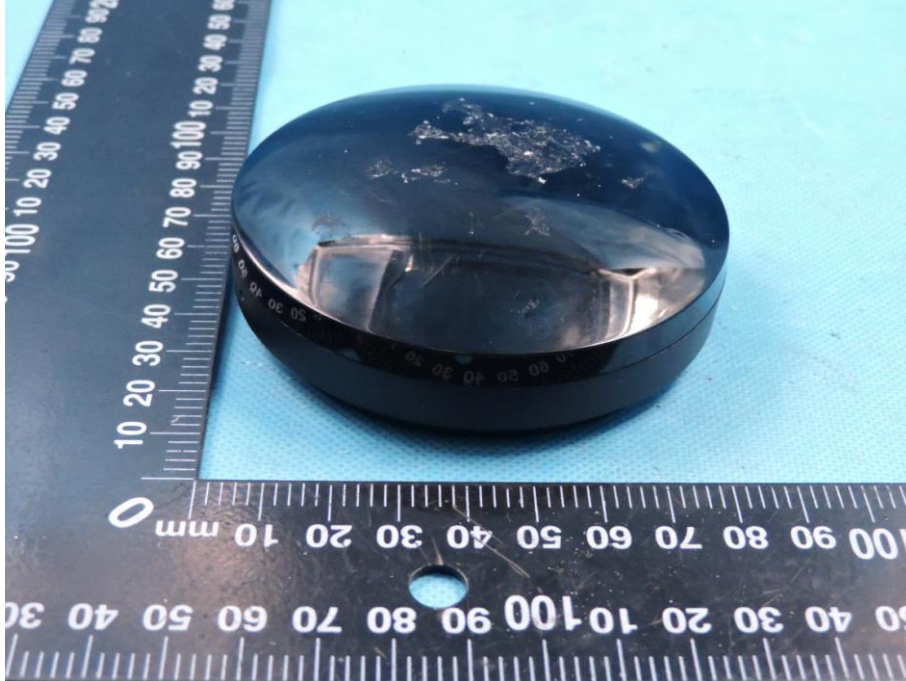

APPENDIX-PHOTOGRAPHS OF EUT CONSTRUCTIONAL DETAILS

FCC ID: 2AR7J-N1

Model Name: N1

Photo 1

Photo 2

Photo 3

Photo 4

Photo 5

Photo 6

Photo 7

Photo 8