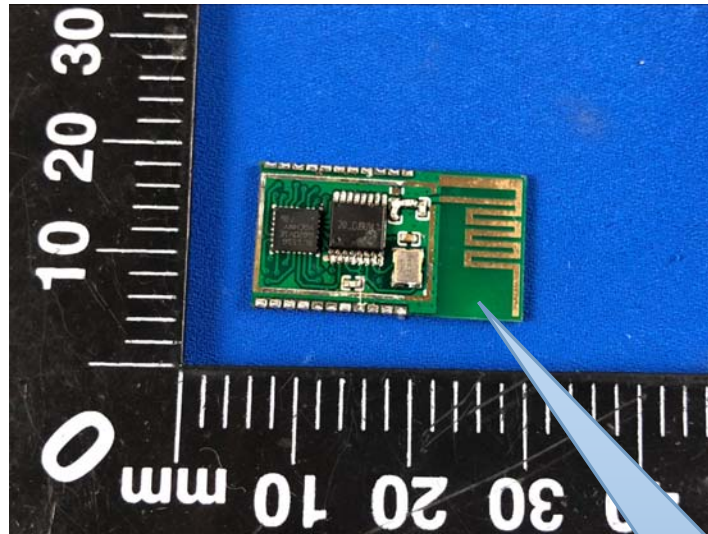

FCC ID Label Information

1. Label location:

FCC ID Label Location

2. FCC ID Label:

FCC ID: 2AR7I-RF8920N-M

Size: 6mm*2mm

silk screen