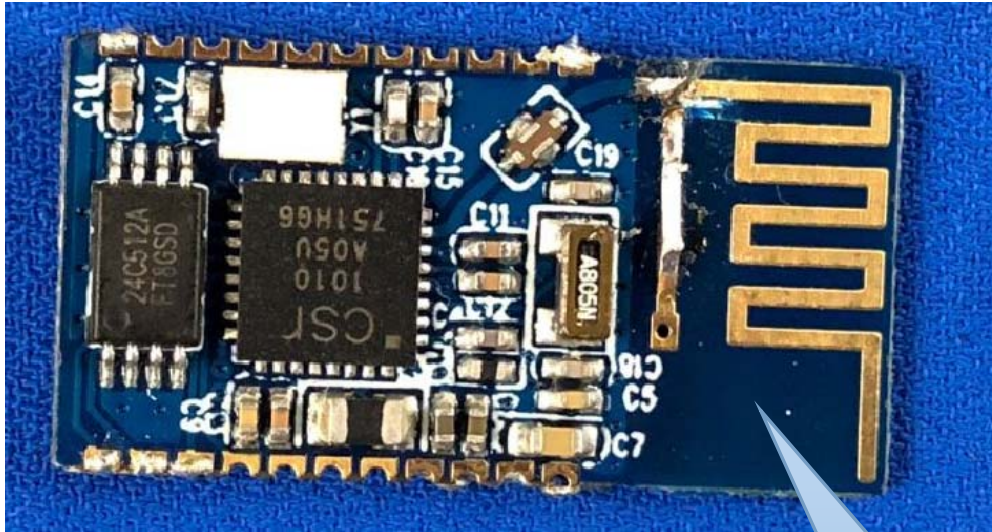

FCC ID Label Information

1. Label location:

FCC ID Label Location

2. FCC ID Label:

FCC ID: 2AR7I-CSR1010

Size: 6mm(L)*2mm(W)
silk screen