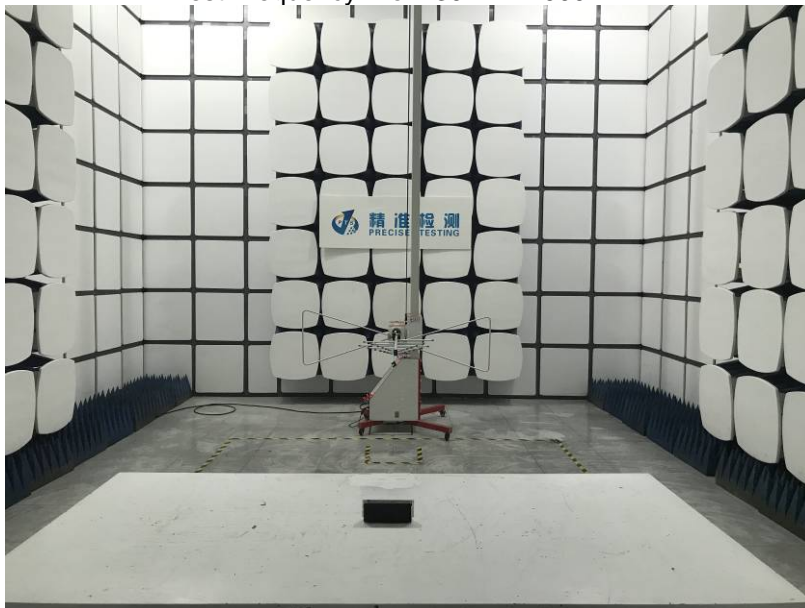

Conducted Emissions

Radiated Spurious Emissions Test Frequency From 30MHz-1000MHz

Test frequency from 1GHz-18GHz

Test frequency from 18GHz-25GHz