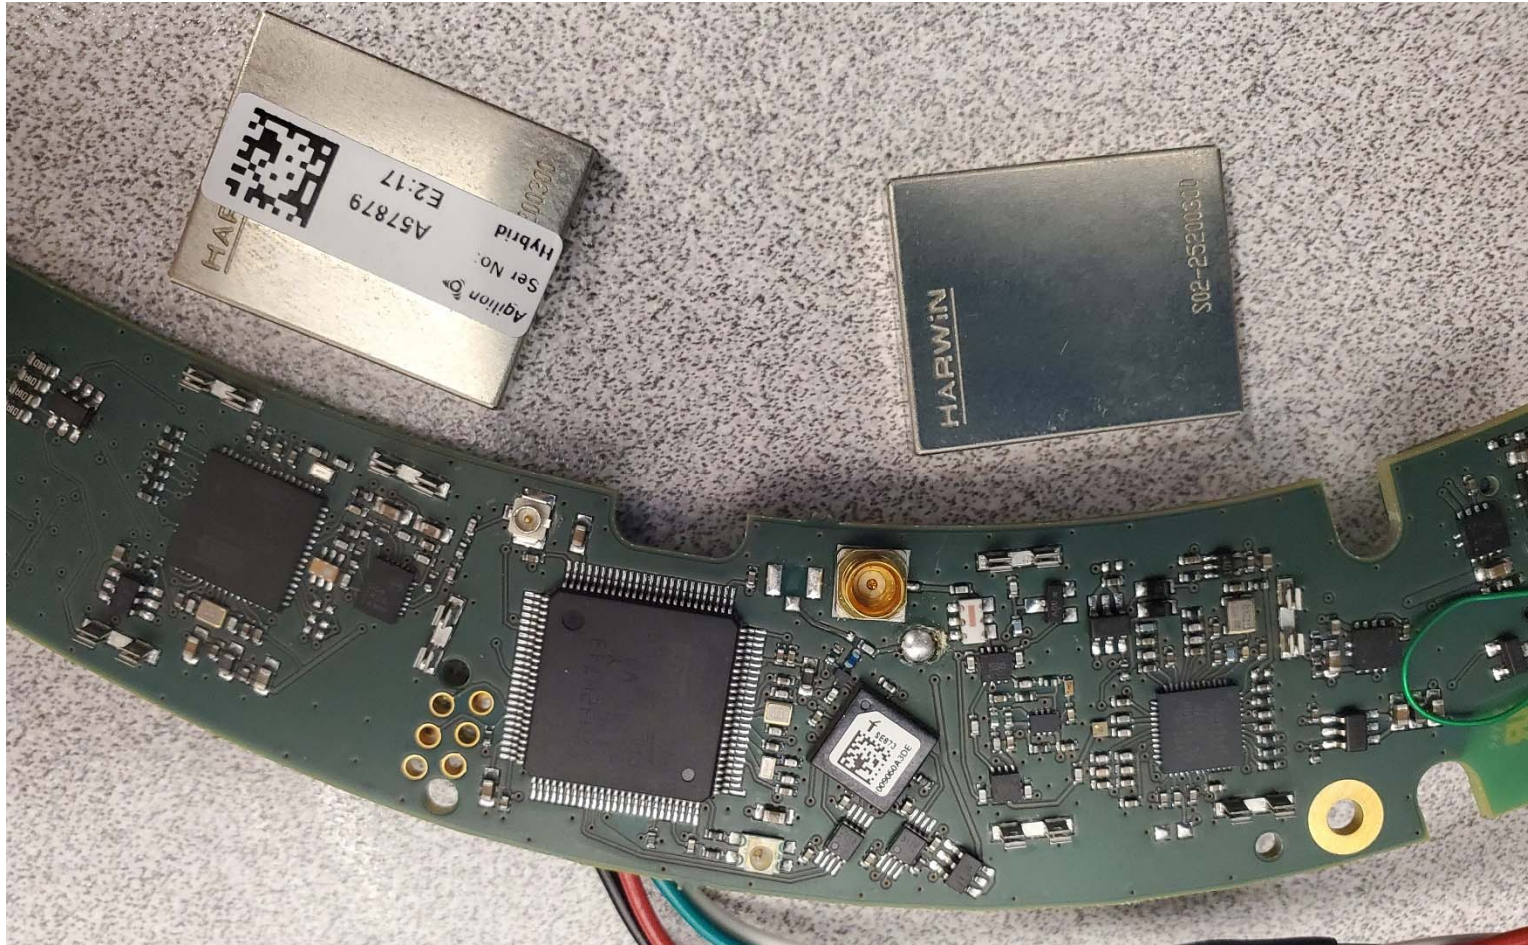

INTERNAL PHOTOS	
Company Name	Guardhat Inc
Model #	HC1
FCC ID #	2AR6OHC1000
IC #	24751-HC1000

NFC Antenna

INTERNAL PHOTOS	
Company Name	Guardhat Inc
Model #	HC1
FCC ID #	2AR6OHC1000
IC #	24751-HC1000

Position board back side

INTERNAL PHOTOS	
Company Name	Guardhat Inc
Model #	HC1
FCC ID #	2AR6OHC1000
IC #	24751-HC1000

Position board shields removed

INTERNAL PHOTOS	
Company Name	Guardhat Inc
Model #	HC1
FCC ID #	2AR6OHC1000
IC #	24751-HC1000