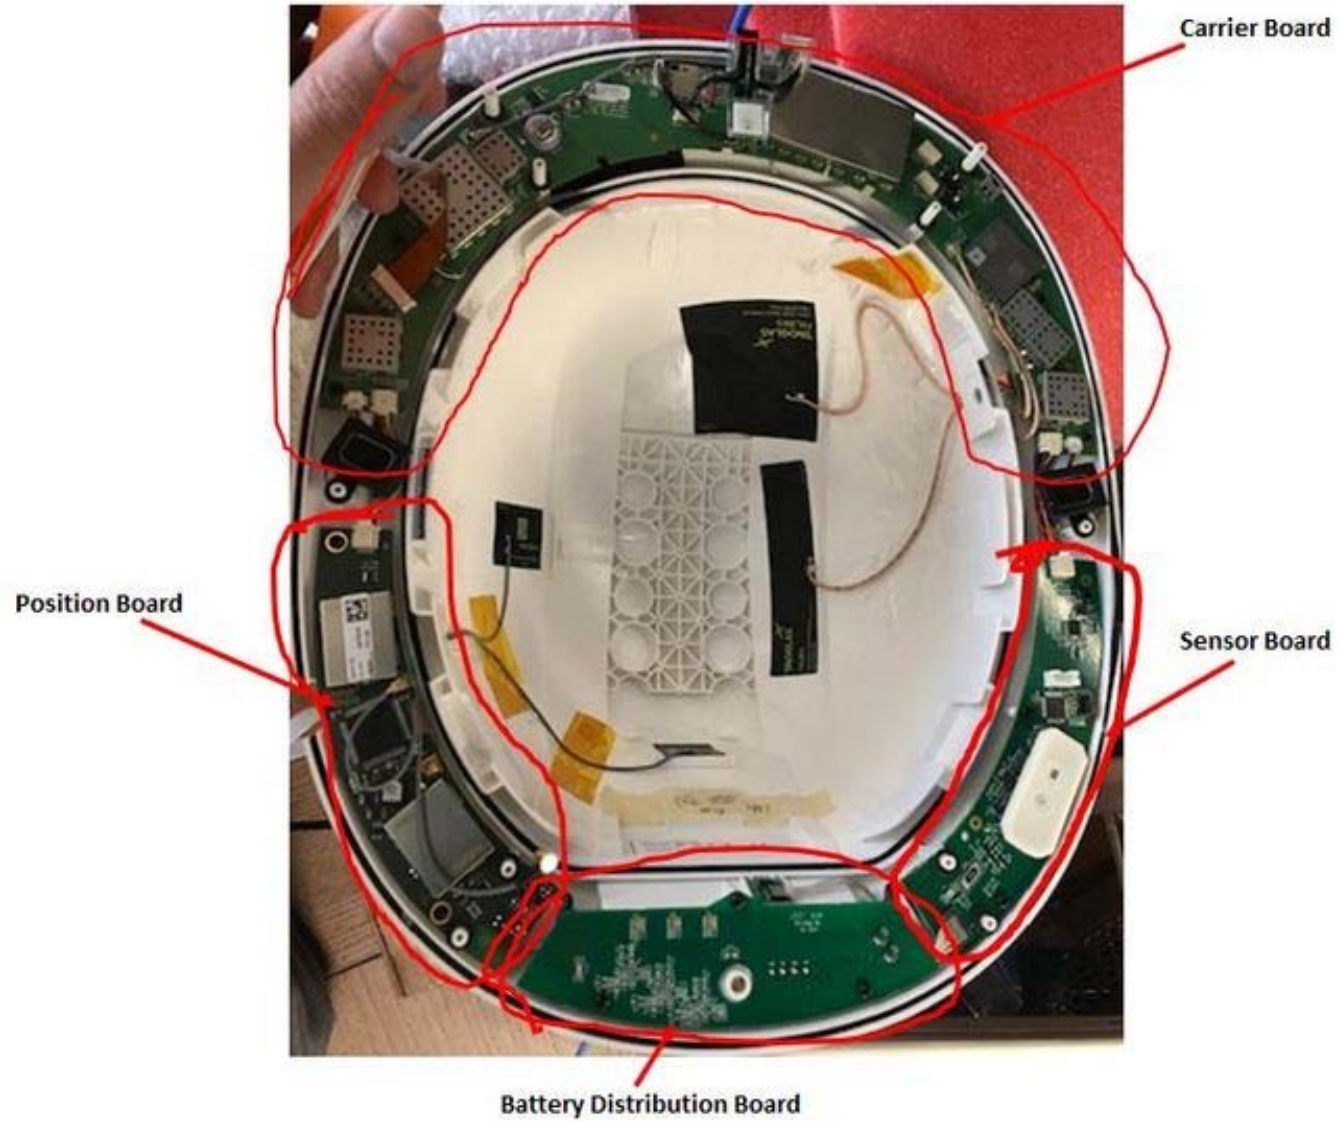

INTERNAL PHOTOS	
Company Name	Guardhat Inc
Model #	HC1
FCC ID #	2AR6OHC1000
IC #	24751-HC1000

INTERNAL PHOTOS	
Company Name	Guardhat Inc
Model #	HC1
FCC ID #	2AR6OHC1000
IC #	24751-HC1000

Model: Open-Q™ 626 SOM
FCC ID: 2AFDI-ITCOQ626S
IC: 9049A-ITCOQ626S

Carrier Board Front

INTERNAL PHOTOS	
Company Name	Guardhat Inc
Model #	HC1
FCC ID #	2AR6OHC1000
IC #	24751-HC1000

Carrier Board Front with Shields Removed

INTERNAL PHOTOS	
Company Name	Guardhat Inc
Model #	HC1
FCC ID #	2AR6OHC1000
IC #	24751-HC1000

Carrier Board Back

INTERNAL PHOTOS	
Company Name	Guardhat Inc
Model #	HC1
FCC ID #	2AR6OHC1000
IC #	24751-HC1000

Carrier Board Back with Shield Removed

INTERNAL PHOTOS	
Company Name	Guardhat Inc
Model #	HC1
FCC ID #	2AR6OHC1000
IC #	24751-HC1000