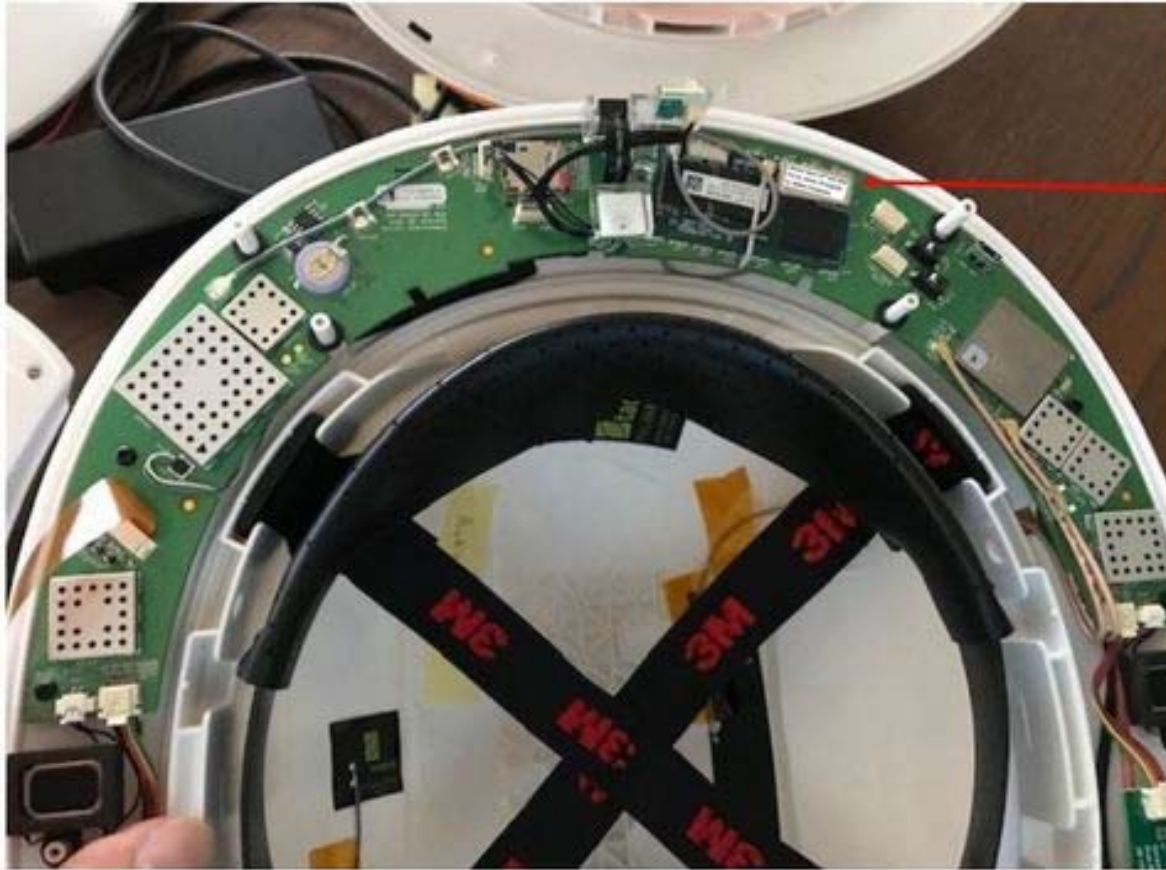

INTERNAL PHOTOS	
Company Name	Guardhat Inc
Model #	HC1
FCC ID #	2AR6OHC1000
IC #	24751-HC1000

Model: Open-Q™ 626 SOM
FCC ID: 2AFDI-ITCOQ626S
IC: 9049A-ITCOQ626S

Carrier Board Front