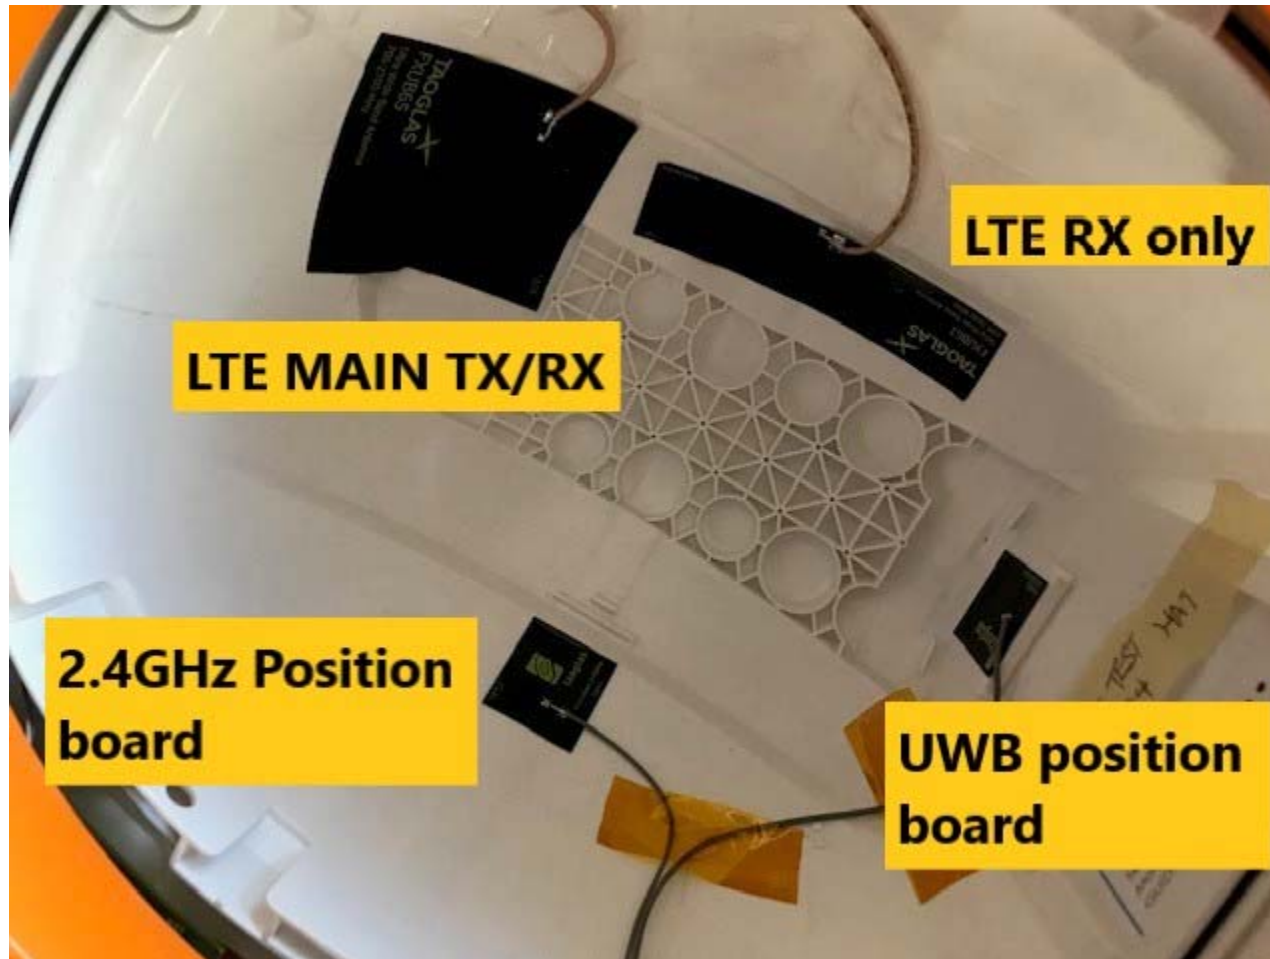

Carrier Board Back

INTERNAL PHOTOS	
Company Name	Guardhat Inc
Model #	HC1
FCC ID #	2AR6OHC1000
IC #	24751-HC1000

Carrier Board Back with Shield Removed

INTERNAL PHOTOS	
Company Name	Guardhat Inc
Model #	HC1
FCC ID #	2AR6OHC1000
IC #	24751-HC1000

Front Top view communicator without brim

INTERNAL PHOTOS	
Company Name	Guardhat Inc
Model #	HC1
FCC ID #	2AR6OHC1000
IC #	24751-HC1000

INTERNAL PHOTOS	
Company Name	Guardhat Inc
Model #	HC1
FCC ID #	2AR6OHC1000
IC #	24751-HC1000

LTE Radio

INTERNAL PHOTOS	
Company Name	Guardhat Inc
Model #	HC1
FCC ID #	2AR6OHC1000
IC #	24751-HC1000

INTERNAL PHOTOS	
Company Name	Guardhat Inc
Model #	HC1
FCC ID #	2AR6OHC1000
IC #	24751-HC1000

LTE and position board antennas