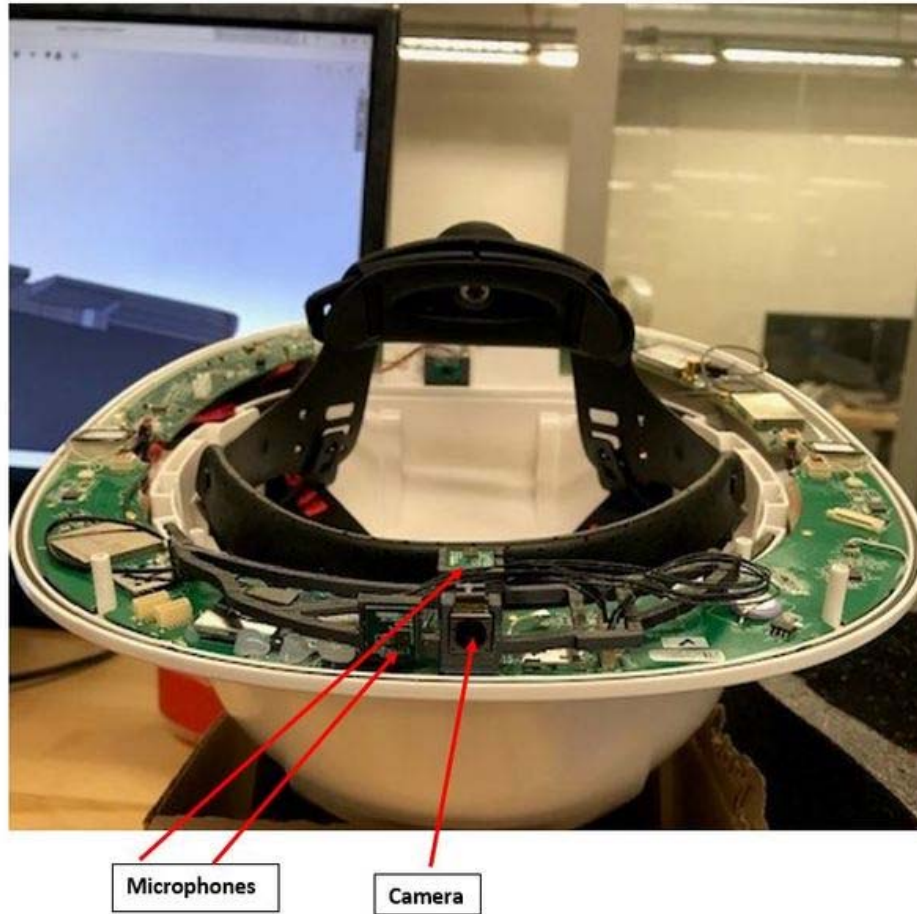

Carrier Board Front

INTERNAL PHOTOS	
Company Name	Guardhat Inc
Model #	HC1
FCC ID #	2AR6OHC1000
IC #	24751-HC1000

Carrier Board Front with Shields Removed

INTERNAL PHOTOS	
Company Name	Guardhat Inc
Model #	HC1
FCC ID #	2AR6OHC1000
IC #	24751-HC1000

Carrier Board Back

INTERNAL PHOTOS	
Company Name	Guardhat Inc
Model #	HC1
FCC ID #	2AR6OHC1000
IC #	24751-HC1000

Carrier Board Back with Shield Removed

INTERNAL PHOTOS	
Company Name	Guardhat Inc
Model #	HC1
FCC ID #	2AR6OHC1000
IC #	24751-HC1000

Front Top view communicator without brim

INTERNAL PHOTOS	
Company Name	Guardhat Inc
Model #	HC1
FCC ID #	2AR6OHC1000
IC #	24751-HC1000

INTERNAL PHOTOS	
Company Name	Guardhat Inc
Model #	HC1
FCC ID #	2AR6OHC1000
IC #	24751-HC1000