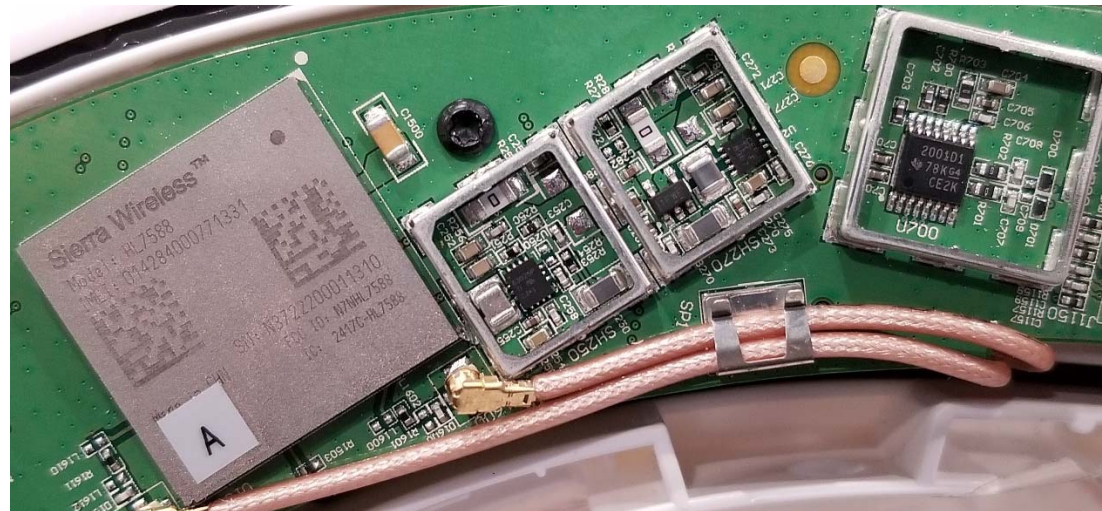

INTERNAL PHOTOS	
Company Name	Guardhat Inc
Model #	HC1
FCC ID #	2AR6OHC1000
IC #	24751-HC1000

Carrier Board Front with Shields Removed