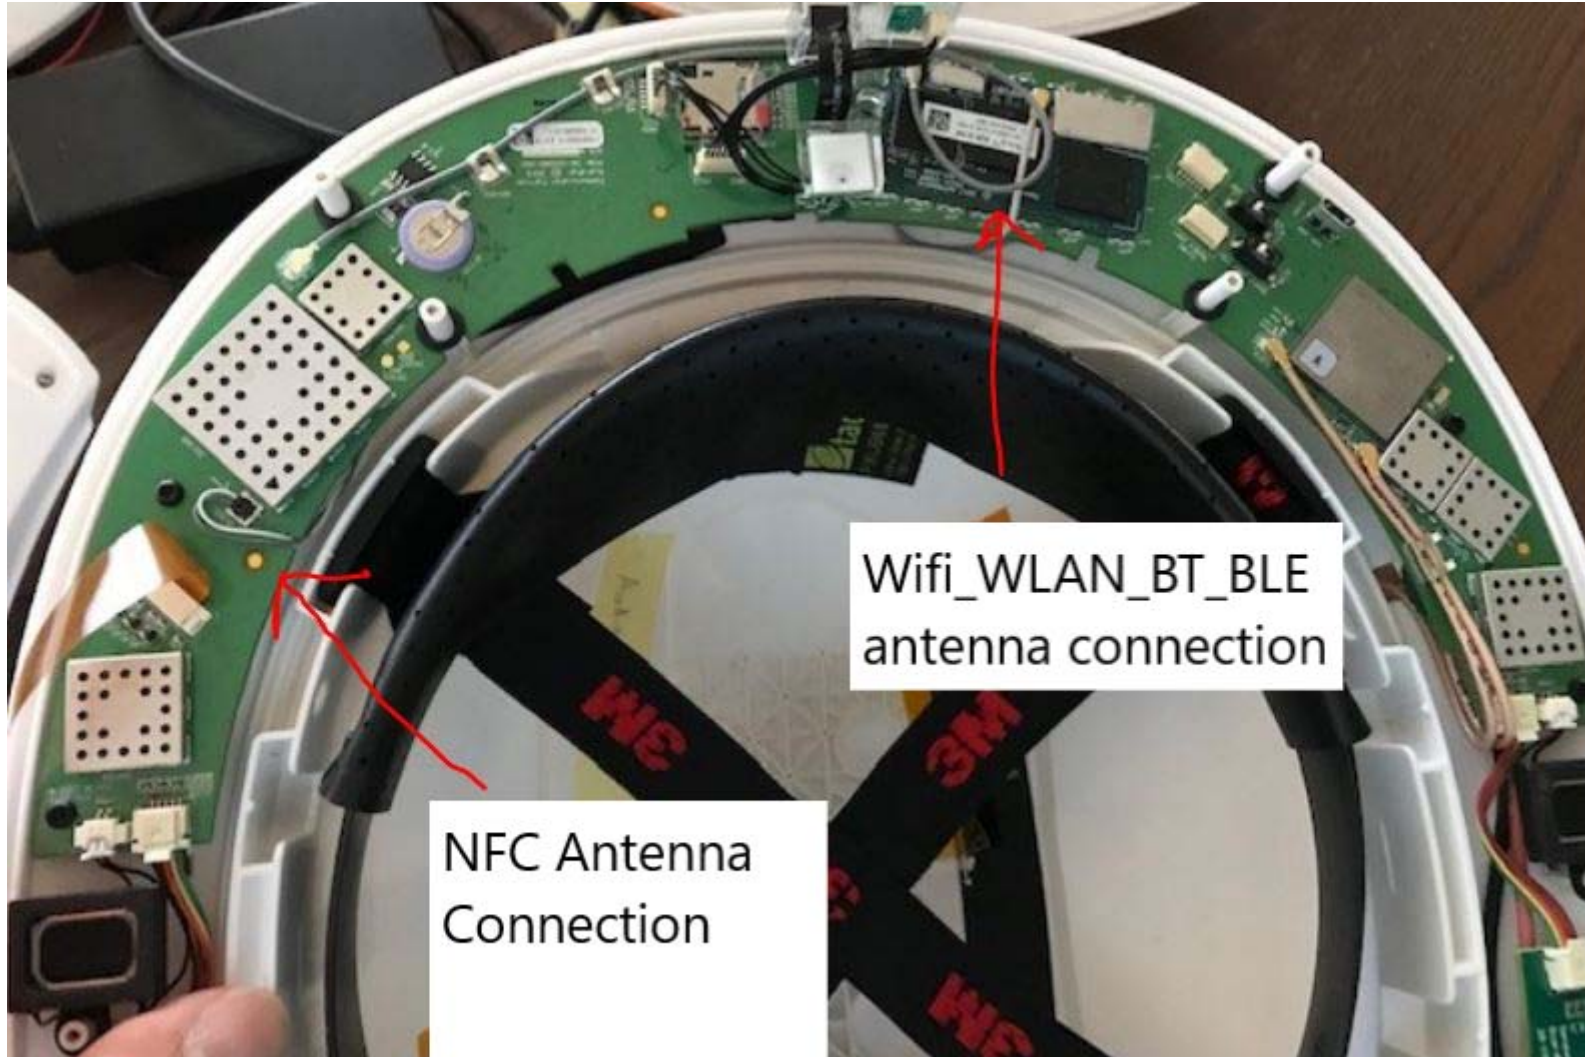

Carrier Board Back

INTERNAL PHOTOS	
Company Name	Guardhat Inc
Model #	HC1
FCC ID #	2AR6OHC1000
IC #	24751-HC1000

Carrier Board Back with Shield Removed

INTERNAL PHOTOS	
Company Name	Guardhat Inc
Model #	HC1
FCC ID #	2AR6OHC1000
IC #	24751-HC1000

Front Top view communicator without brim

INTERNAL PHOTOS	
Company Name	Guardhat Inc
Model #	HC1
FCC ID #	2AR6OHC1000
IC #	24751-HC1000

INTERNAL PHOTOS	
Company Name	Guardhat Inc
Model #	HC1
FCC ID #	2AR6OHC1000
IC #	24751-HC1000

LTE Radio

INTERNAL PHOTOS	
Company Name	Guardhat Inc
Model #	HC1
FCC ID #	2AR6OHC1000
IC #	24751-HC1000

INTERNAL PHOTOS	
Company Name	Guardhat Inc
Model #	HC1
FCC ID #	2AR6OHC1000
IC #	24751-HC1000

LTE and position board antennas