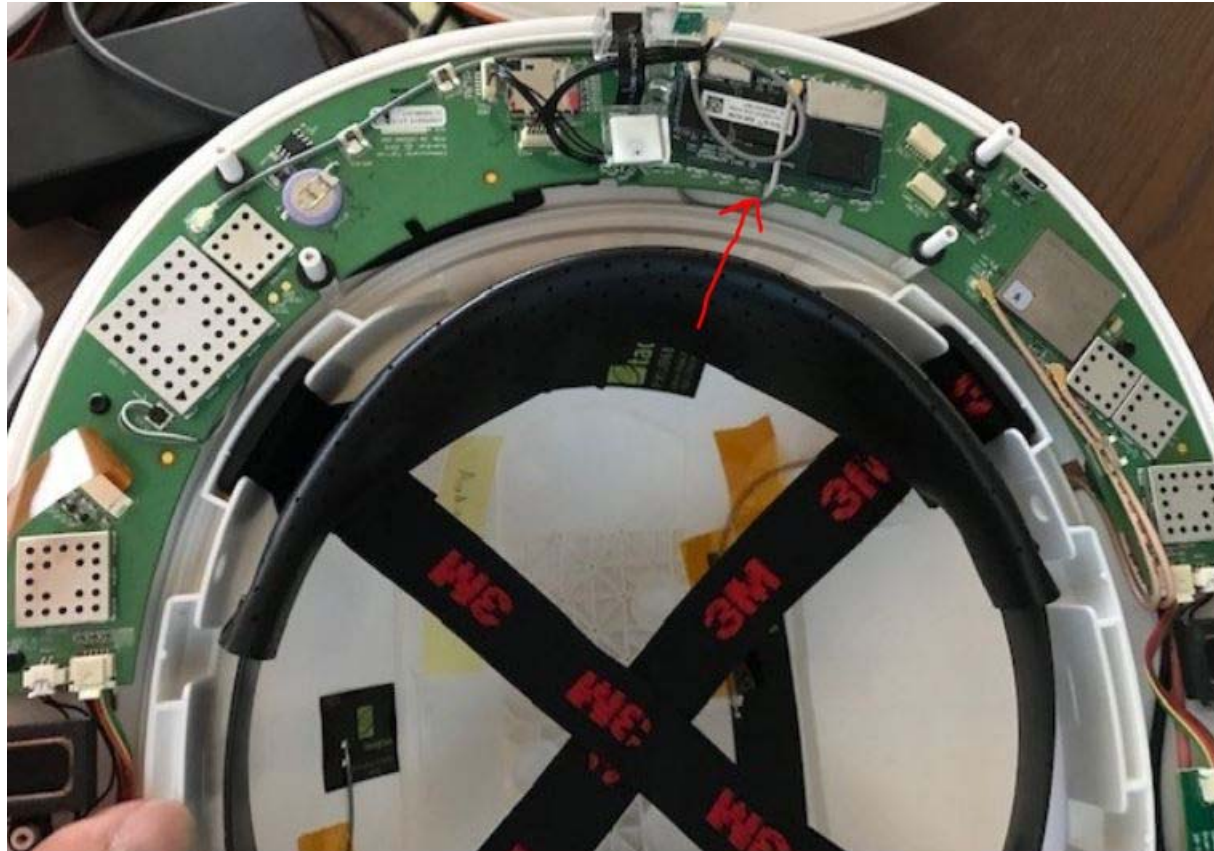

INTERNAL PHOTOS	
Company Name	Guardhat Inc
Model #	HC1
FCC ID #	2AR6OHC1000
IC #	24751-HC1000

NFC Antenna

INTERNAL PHOTOS	
Company Name	Guardhat Inc
Model #	HC1
FCC ID #	2AR6OHC1000
IC #	24751-HC1000

Position board back side

INTERNAL PHOTOS	
Company Name	Guardhat Inc
Model #	HC1
FCC ID #	2AR6OHC1000
IC #	24751-HC1000

Position board shields removed

INTERNAL PHOTOS	
Company Name	Guardhat Inc
Model #	HC1
FCC ID #	2AR6OHC1000
IC #	24751-HC1000

Sensor Board Front

INTERNAL PHOTOS	
Company Name	Guardhat Inc
Model #	HC1
FCC ID #	2AR6OHC1000
IC #	24751-HC1000

Sensor Board Back

INTERNAL PHOTOS	
Company Name	Guardhat Inc
Model #	HC1
FCC ID #	2AR6OHC1000
IC #	24751-HC1000