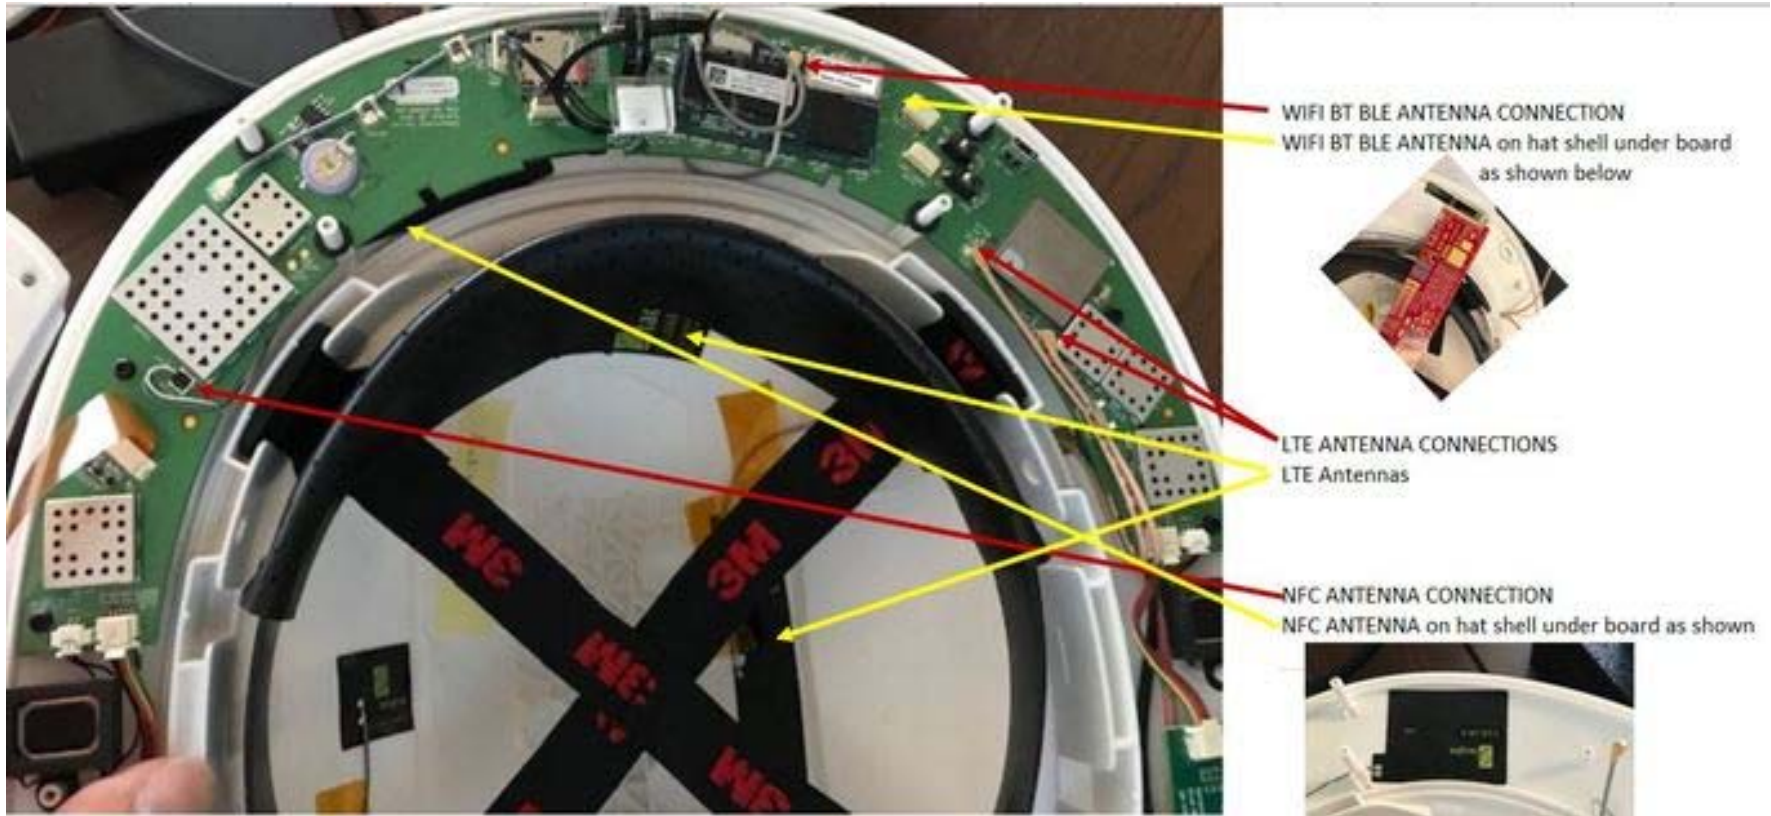

Carrier Board Front

INTERNAL PHOTOS	
Company Name	Guardhat Inc
Model #	HC1
FCC ID #	2AR6OHC1000
IC #	24751-HC1000

Carrier Board Front with Shields Removed

INTERNAL PHOTOS	
Company Name	Guardhat Inc
Model #	HC1
FCC ID #	2AR6OHC1000
IC #	24751-HC1000

Carrier Board Back

INTERNAL PHOTOS	
Company Name	Guardhat Inc
Model #	HC1
FCC ID #	2AR6OHC1000
IC #	24751-HC1000

Carrier Board Back with Shield Removed

INTERNAL PHOTOS	
Company Name	Guardhat Inc
Model #	HC1
FCC ID #	2AR6OHC1000
IC #	24751-HC1000

Front Top view communicator without brim

INTERNAL PHOTOS	
Company Name	Guardhat Inc
Model #	HC1
FCC ID #	2AR6OHC1000
IC #	24751-HC1000

INTERNAL PHOTOS	
Company Name	Guardhat Inc
Model #	HC1
FCC ID #	2AR6OHC1000
IC #	24751-HC1000