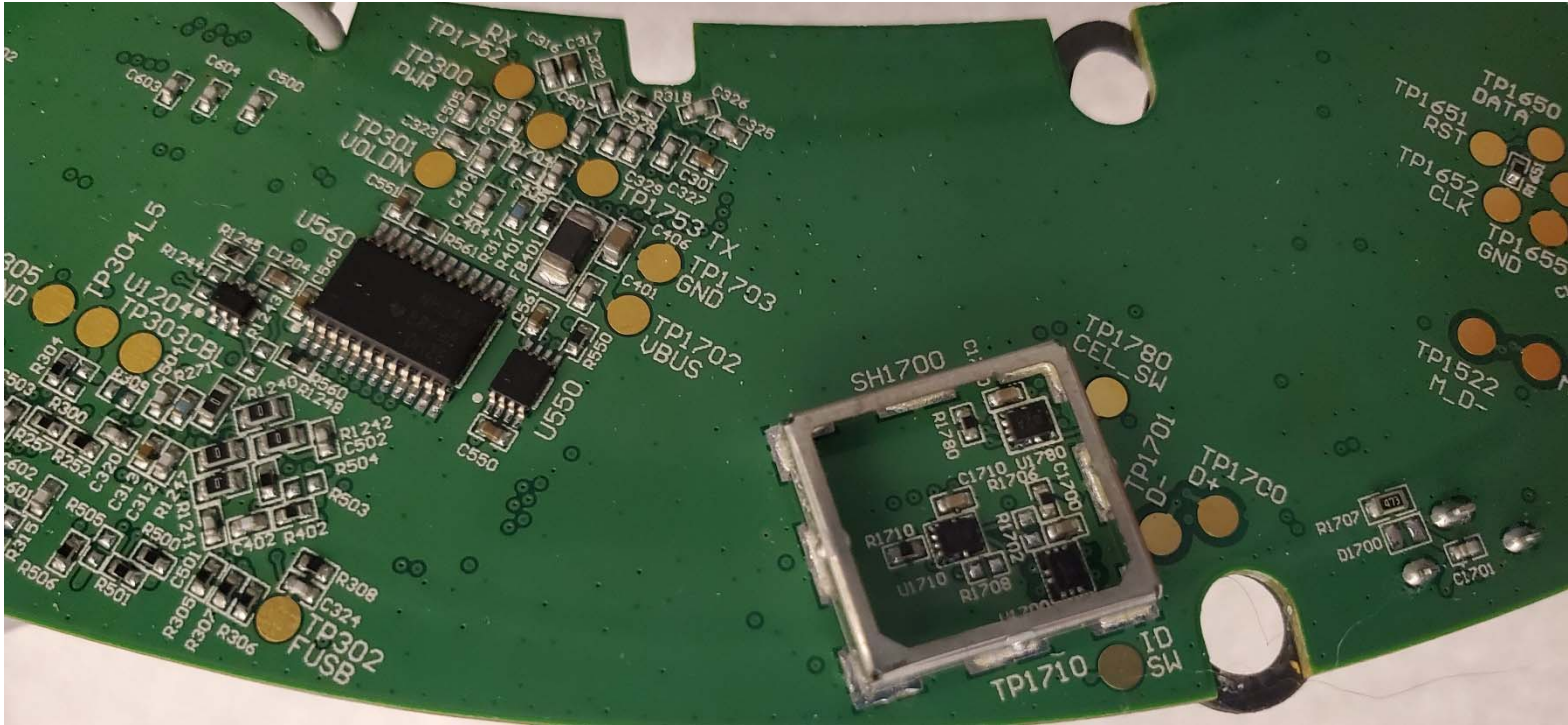

INTERNAL PHOTOS	
Company Name	Guardhat Inc
Model #	HC1
FCC ID #	2AR6OHC1000
IC #	24751-HC1000

Carrier Board Back with Shield Removed