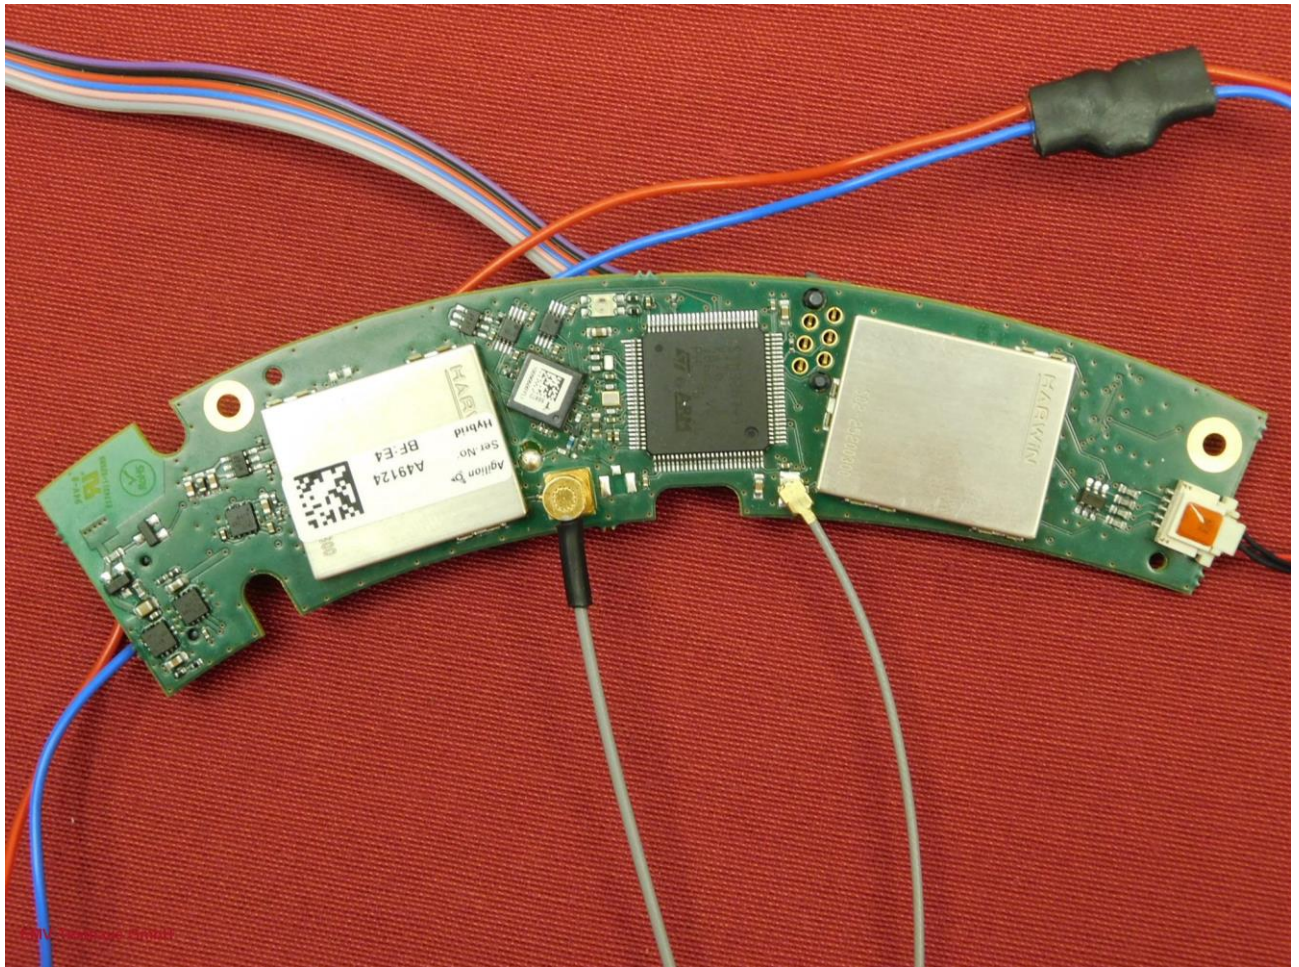

1 Annex B – EUT pictures

1.1 List of Pictures

Picture 1: EUT front side with antennas2
Picture 2: EUT front side.....3
Picture 3: PCB back side.....4

EMV **TESTHAUS** GmbH
Gustav-Hertz-Straße 35
94315 Straubing
Germany
Revision: 1.7

Guardhat Inc.
UWB Tag
GHP2470

Picture 1: EUT front side with antennas

Picture 2: EUT front side

Picture 3: PCB back side