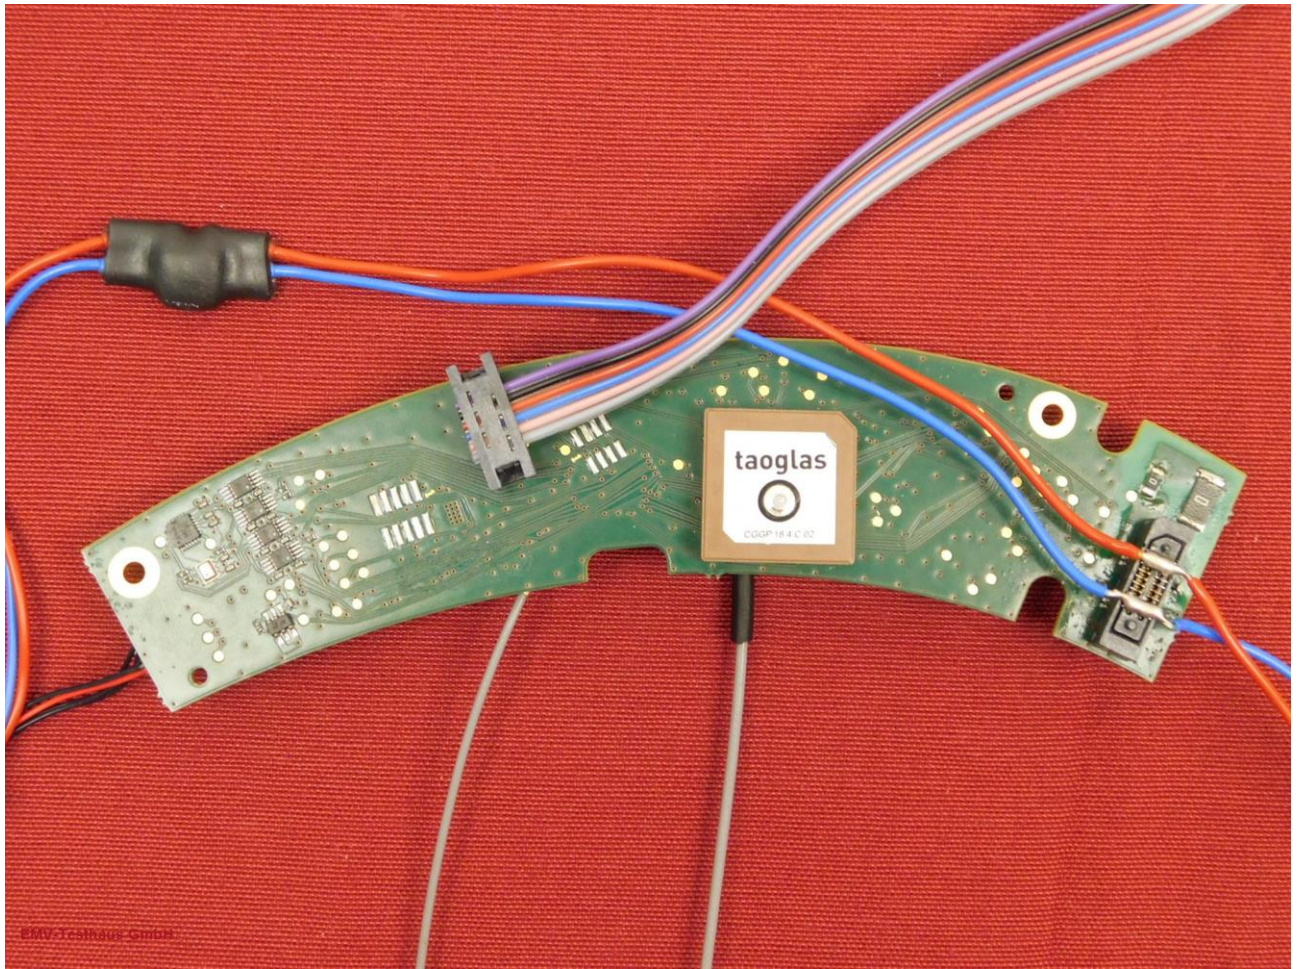

1 Annex B – EUT pictures

1.1 List of Pictures

Picture 1: EUT front side with antennas2
Picture 2: EUT front side.....3
Picture 3: PCB back side.....4

EMV **TESTHAUS** GmbH
Gustav-Hertz-Straße 35
94315 Straubing
Germany
Revision: 1.7

Guardhat Inc.
UWB Tag
GHP2470

Picture 1: EUT front side with antennas

Picture 2: EUT front side

Picture 3: PCB back side