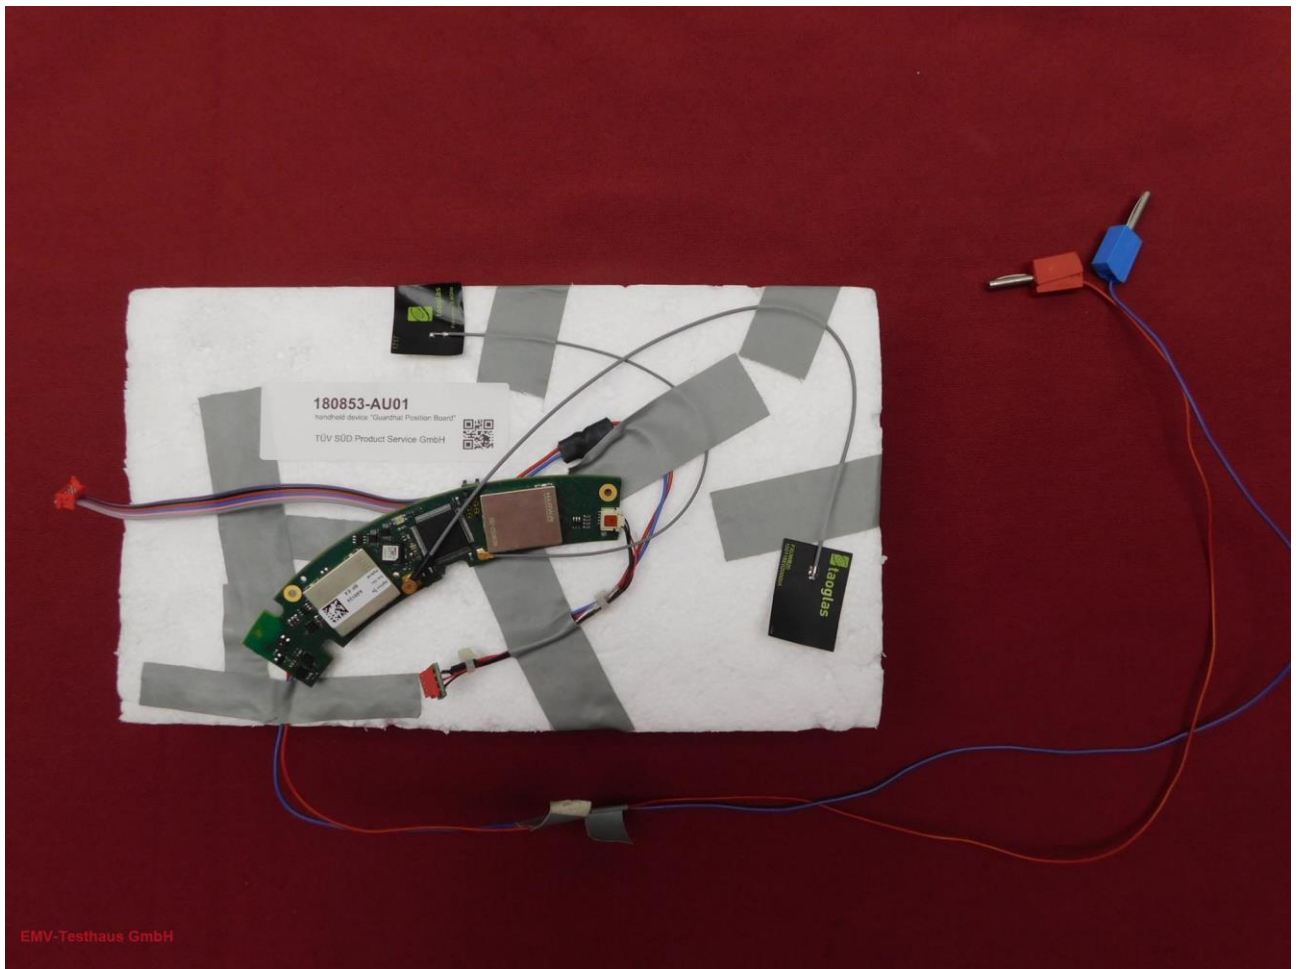

1 Annex B – EUT pictures

1.1 List of Pictures

Picture 1: EUT front side with antennas2
Picture 2: EUT front side.....3
Picture 3: PCB back side.....4

EMV **TESTHAUS** GmbH
Gustav-Hertz-Straße 35
94315 Straubing
Germany
Revision: 1.7

Guardhat Inc.
UWB Tag
GHP2470

Picture 1: EUT front side with antennas

Picture 2: EUT front side

Picture 3: PCB back side