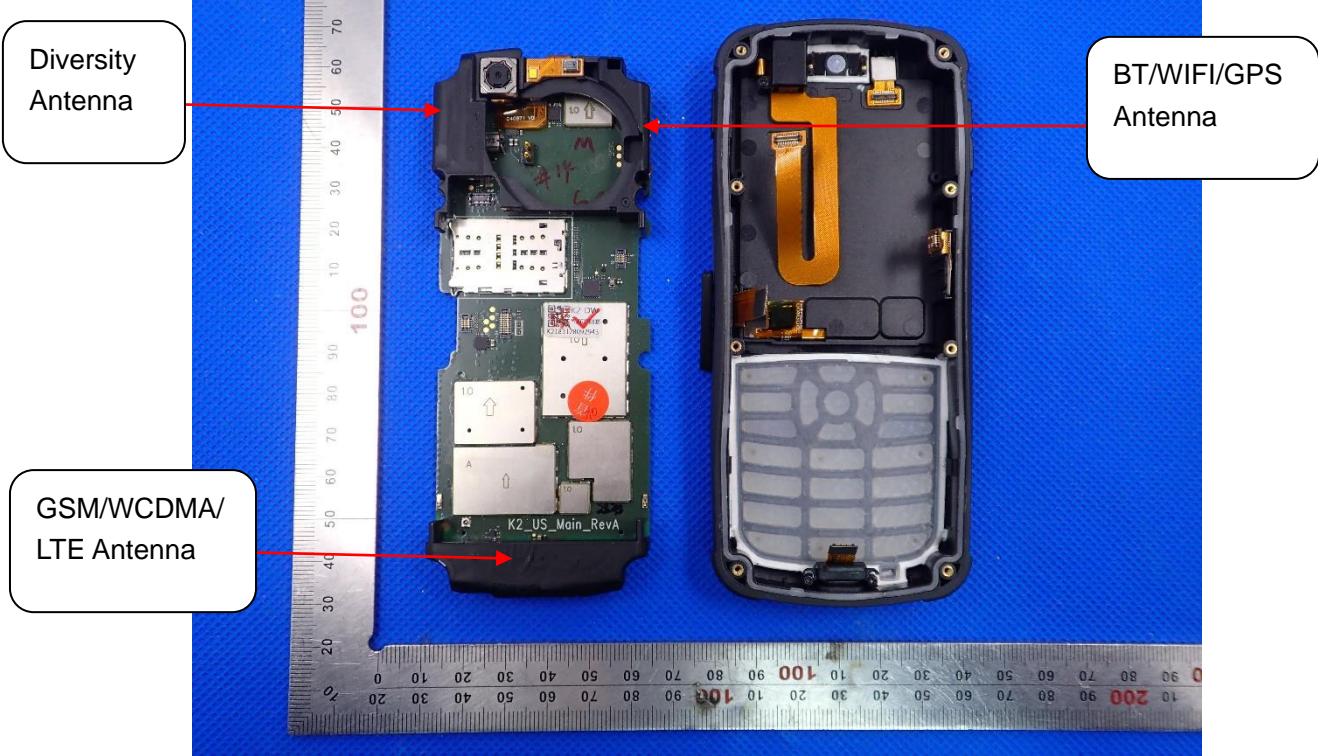

Internal Photos
OPEN VIEW OF EUT(FIGURE 1)

OPEN VIEW OF EUT(FIGURE 2)

WIFI&BT&GPS ANTENNA

GSM&WCDMA<E ANTENNA

DIVERSITY ANTENNA

INTERNAL VIEW OF EUT(FIGURE 1)

INTERNAL VIEW OF EUT(FIGURE 2)

INTERNAL VIEW OF EUT(FIGURE 3)

INTERNAL VIEW OF EUT(FIGURE 4)

INTERNAL VIEW OF EUT(FIGURE 5)

INTERNAL VIEW OF EUT(FIGURE 6)

INTERNAL VIEW OF EUT(FIGURE 7)

INTERNAL VIEW OF EUT(FIGURE 8)