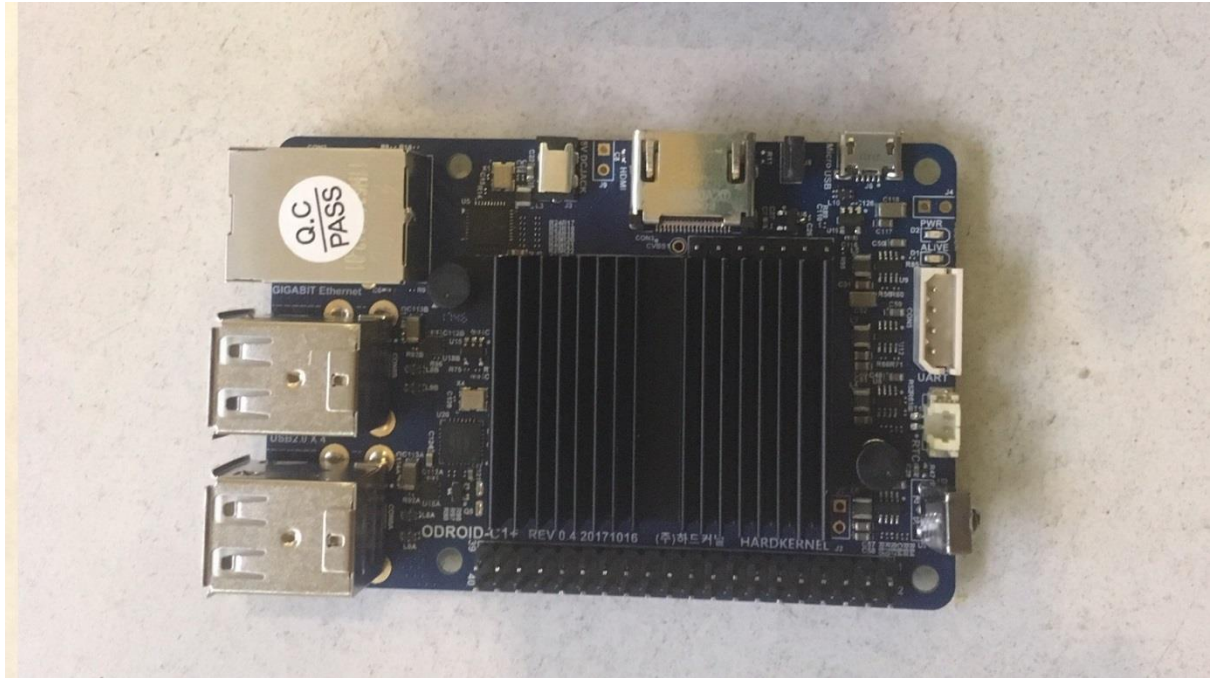

INTERNAL PHOTOGRAPHS

This document contains 5 photographs

Photograph No.1
Gateway module internal view

Photograph No.2
Gateway module PCB front view

Photograph No.3
Gateway module PCB back view

Photograph No.4
Gateway module Odroid CPU front view

Photograph No.5
Gateway module Odroid CPU back view