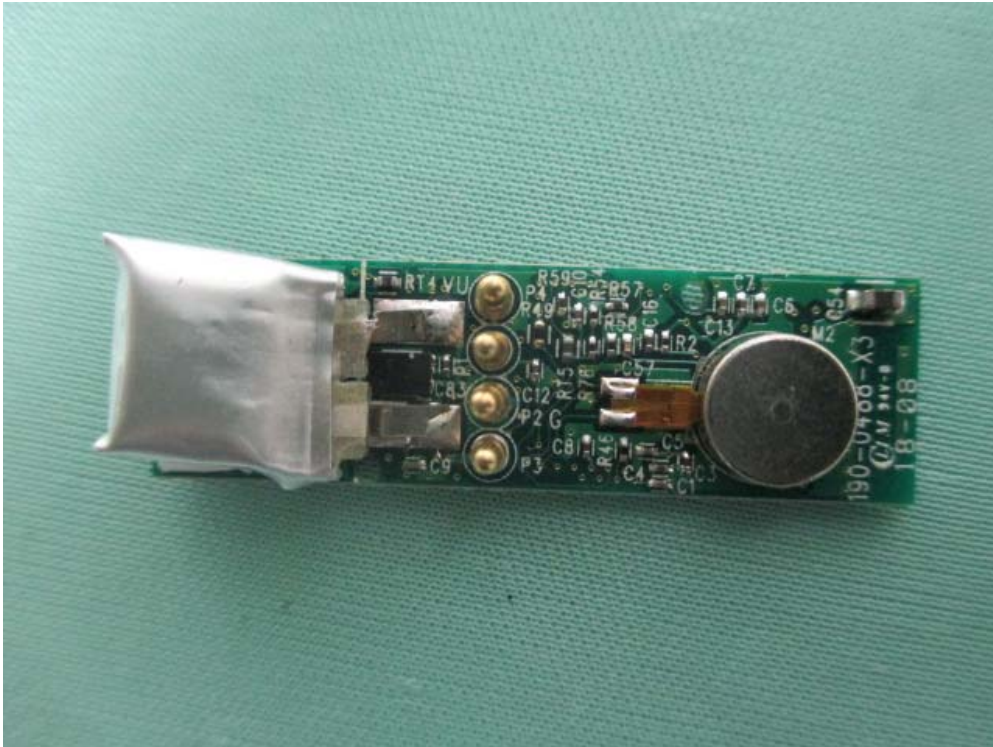

Internal Photo

FCC ID: 2AR63-A1

IC: 24621-A1

Inside View of The Product

Inner Circuit Top View

Inner Circuit Bottom View