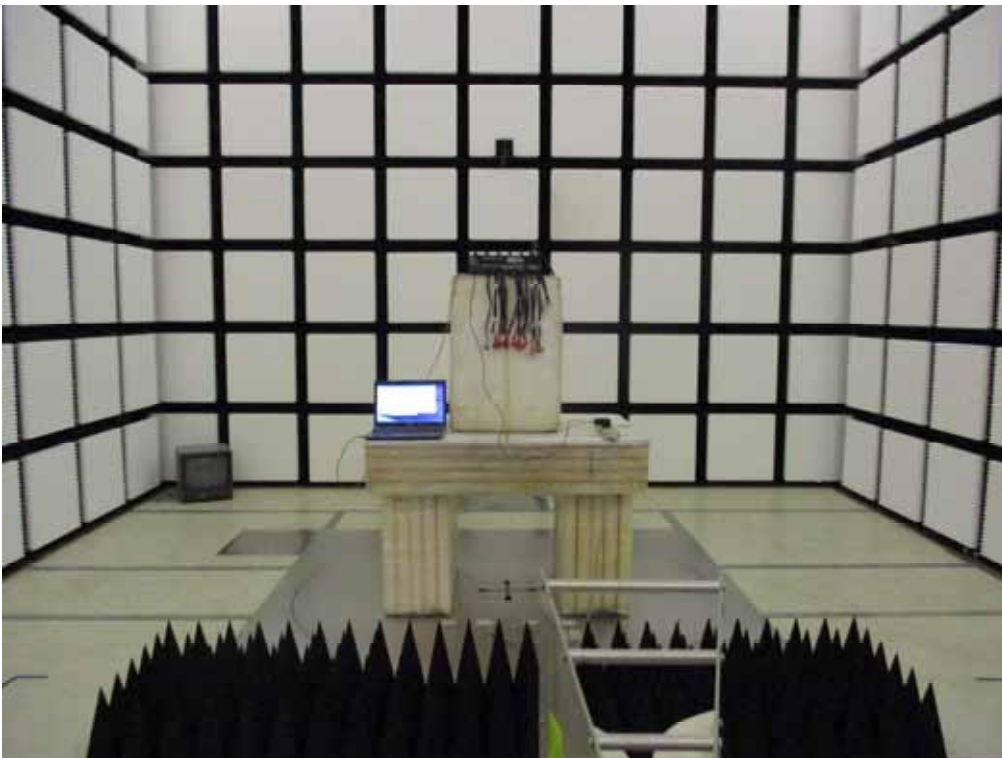

APPENDIX I SETUP PHOTOS

RADIATED EMISSION MEASUREMENT SETUP

Below 1GHz

RADIATED RF MEASUREMENT SETUP Above 1GHz

RF CONDUCTED SETUP

CONDUCTED EMISSION SUREMENT SETUP

MODE: NORMAL OPERATION