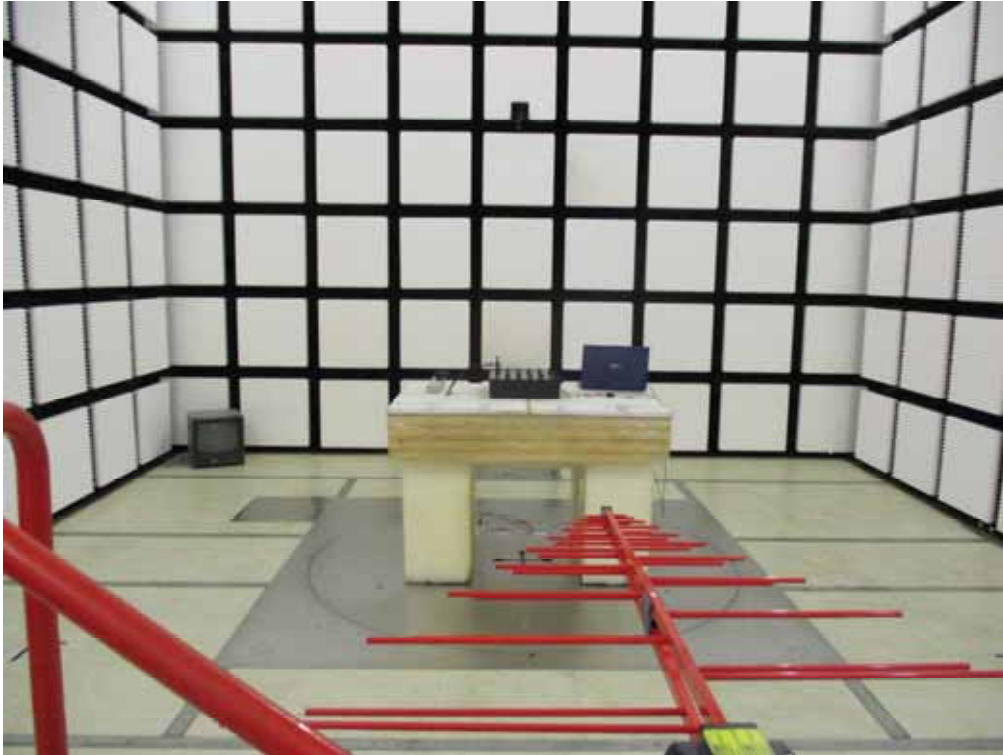

APPENDIX I SETUP PHOTOS

RADIATED EMISSION MEASUREMENT SETUP

Below 1GHz

RADIATED RF MEASUREMENT SETUP Above 1GHz

RF CONDUCTED SETUP

CONDUCTED EMISSION SUREMENT SETUP

MODE: NORMAL OPERATION