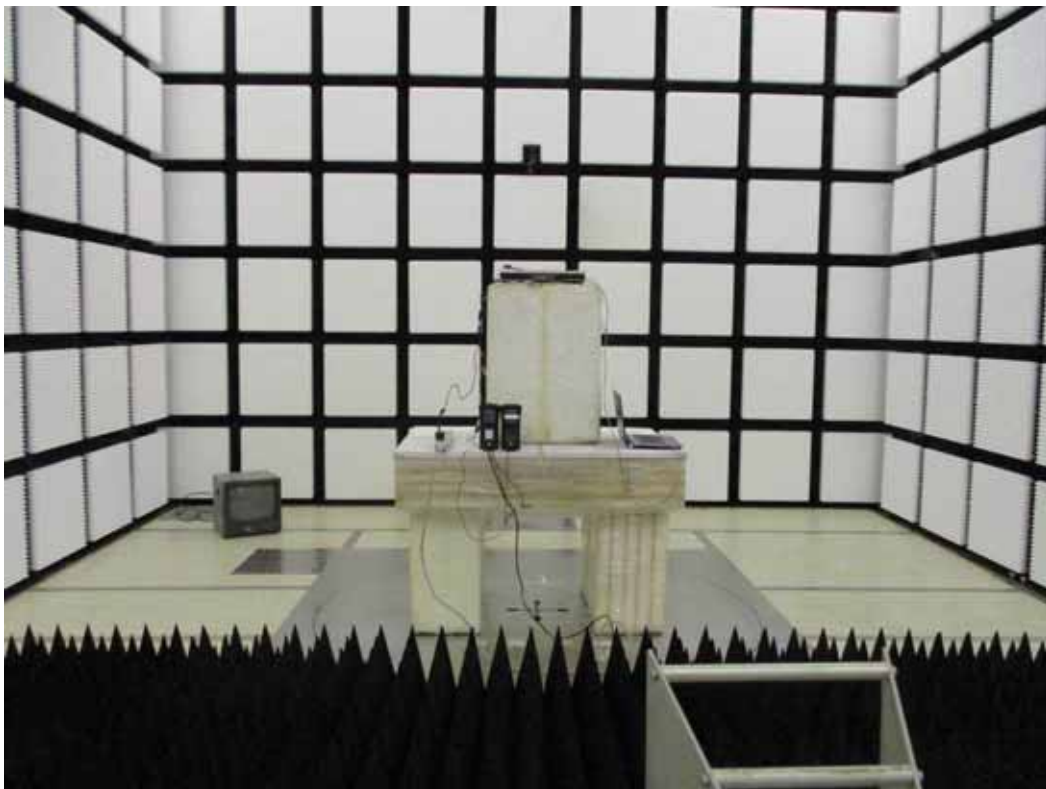

APPENDIX I SETUP PHOTOS

RADIATED EMISSION MEASUREMENT SETUP

Below 1GHz

RADIATED RF MEASUREMENT SETUP

RF CONDUCTED SETUP

CONDUCTED EMISSION SUREMENT SETUP

MODE: BLUETOOTH+TABLE+AUX+REC