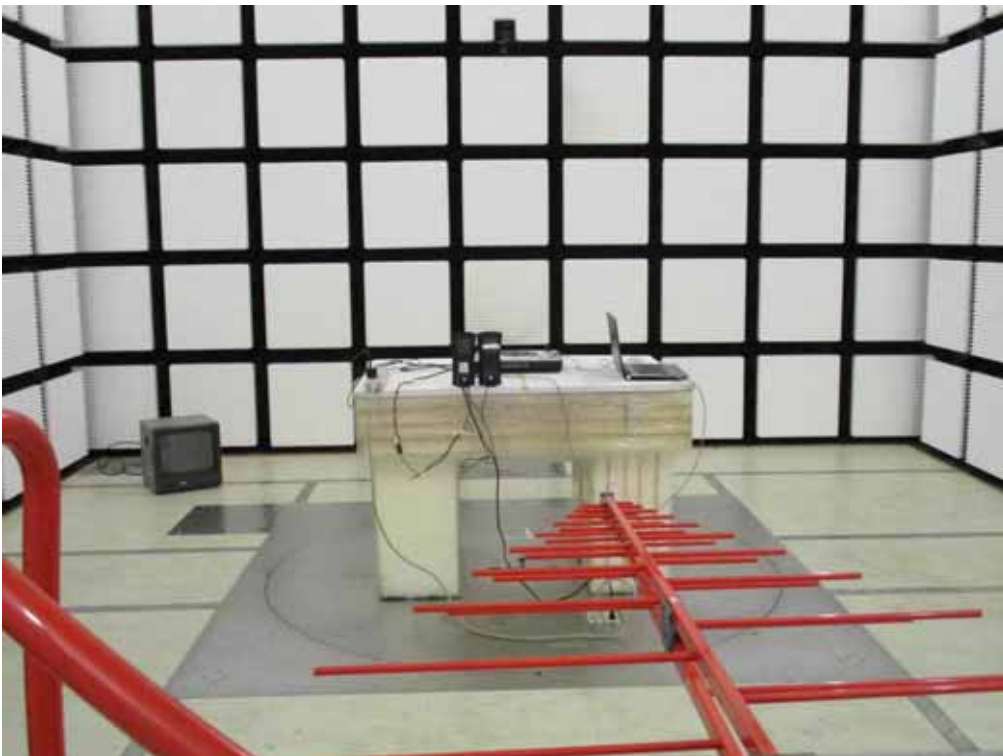

APPENDIX I SETUP PHOTOS

RADIATED EMISSION MEASUREMENT SETUP

Below 1GHz

RADIATED RF MEASUREMENT SETUP

RF CONDUCTED SETUP

CONDUCTED EMISSION SUREMENT SETUP

MODE: BLUETOOTH+TABLE+AUX+REC