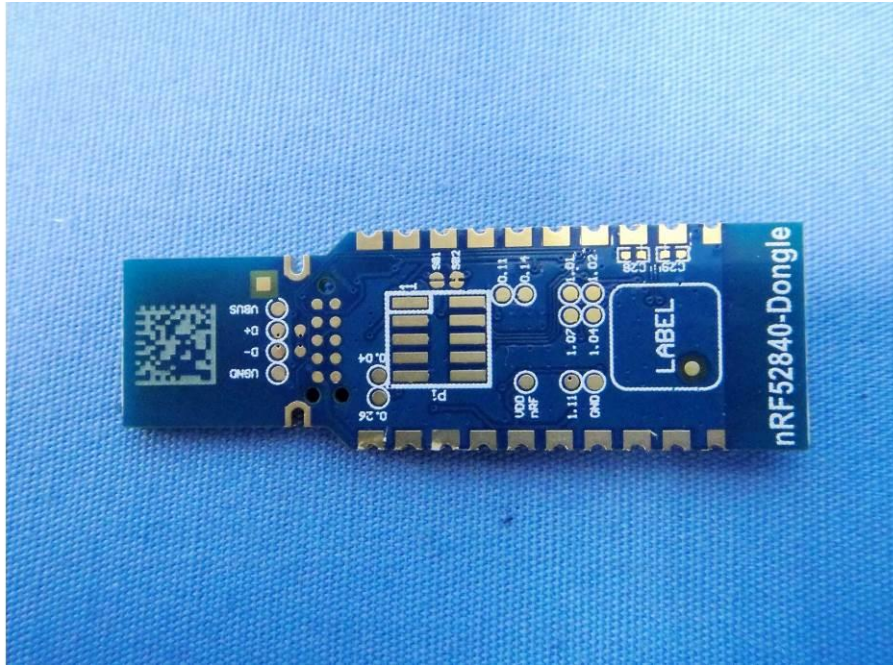

Internal Photos

Model Number: DongleBLE5
FCC ID: 2AR5FDONGLEBLE5

EUT Photo (3)

EUT Photo (4)

EUT Photo (5)