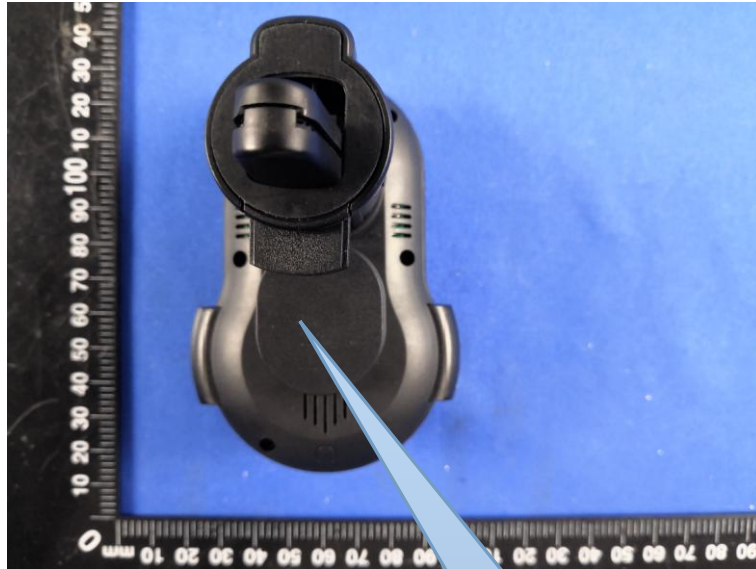

FCC ID Label Information

1. Label location:

FCCID Label Location

2. FCC ID Label:

FCC ID:2AR5E-ONEX