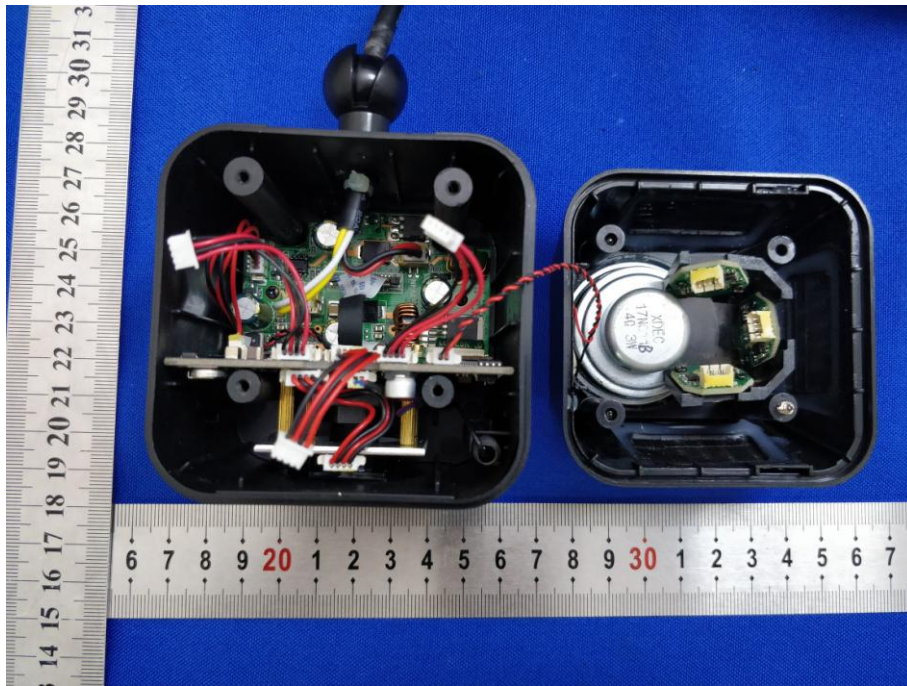

Appendix B: Photographs of EUT

Product: Floodlight Cam

Model: QF608

Internal Photos

Antenna