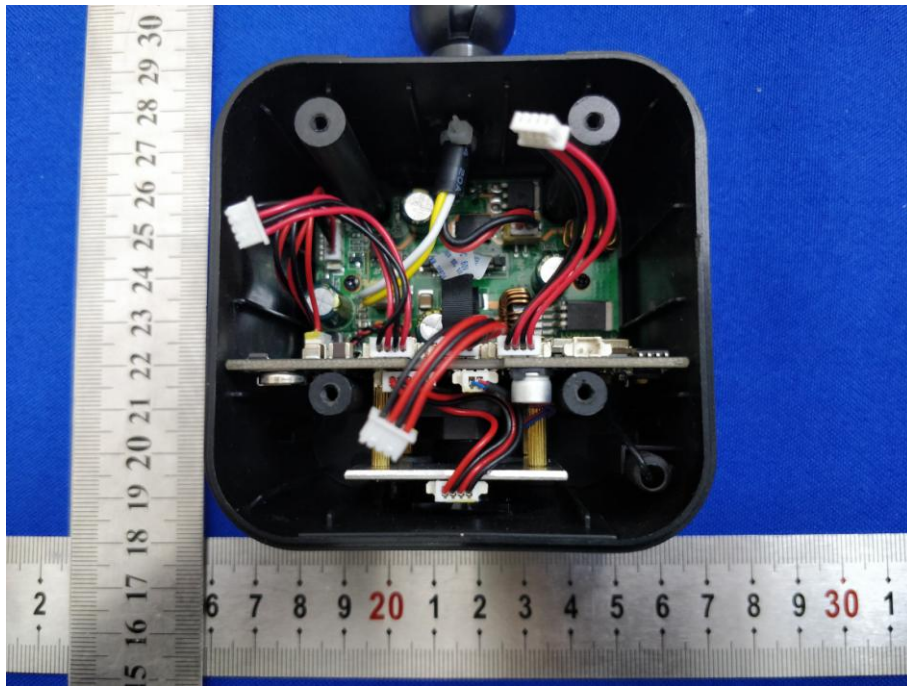

Appendix B: Photographs of EUT

Product: Floodlight Cam

Model: QF608

Internal Photos

Antenna