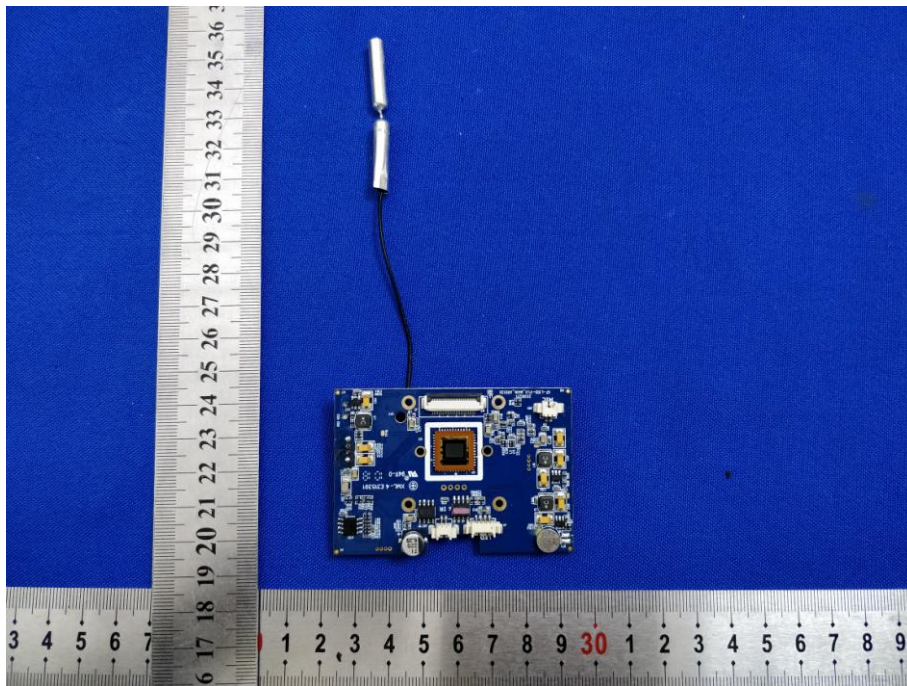

Appendix B: Photographs of EUT

Product: Floodlight Cam

Model: QF608

Internal Photos

Antenna