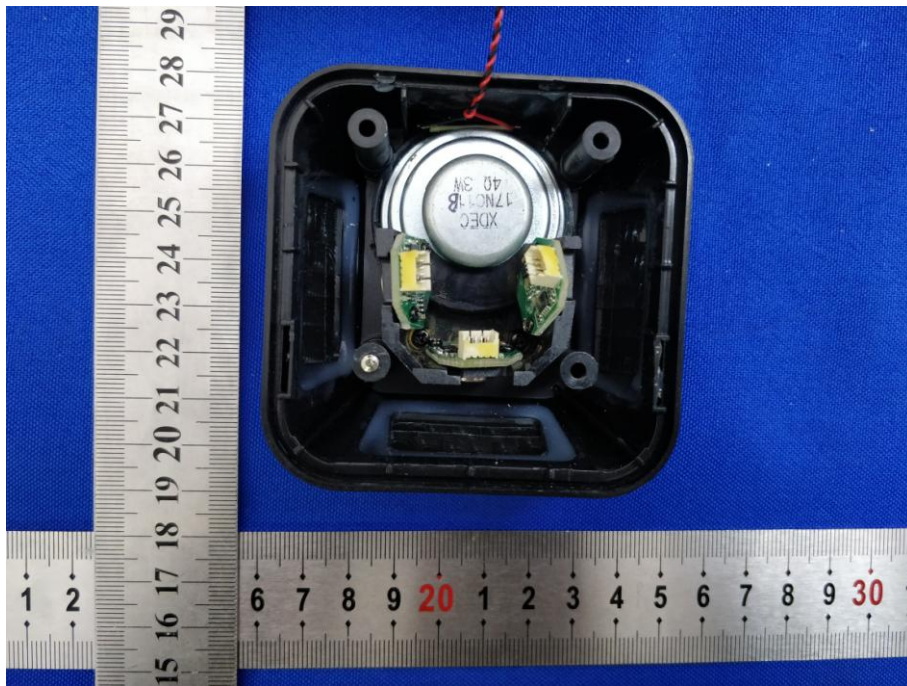

Appendix B: Photographs of EUT

Product: Floodlight Cam

Model: QF608

Internal Photos

Antenna