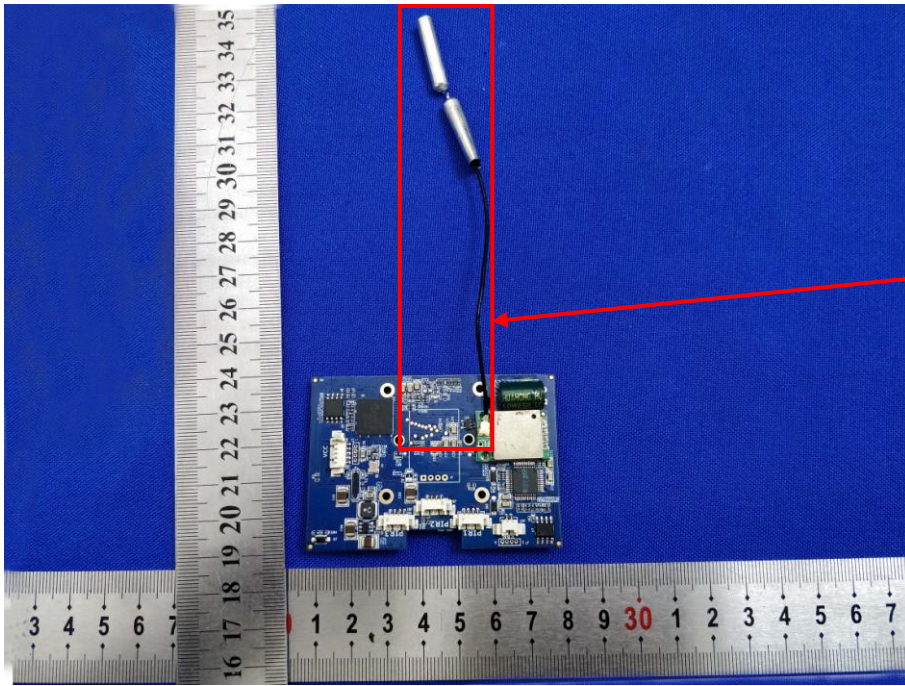

Appendix B: Photographs of EUT

Product: Floodlight Cam

Model: QF608

Internal Photos

Antenna