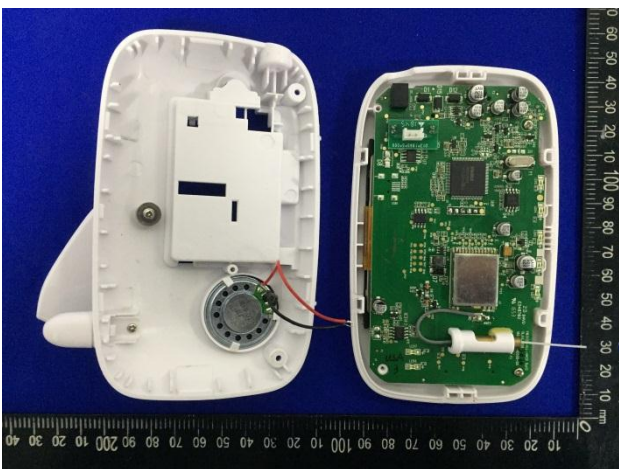

EUT Photos (Model: AC-2-M)

EUT Antenna Locations

SAR Test Setup Photos

Body

Front side (0mm)

Back side (0mm)

Top side(0mm)

Bottom side(0mm)