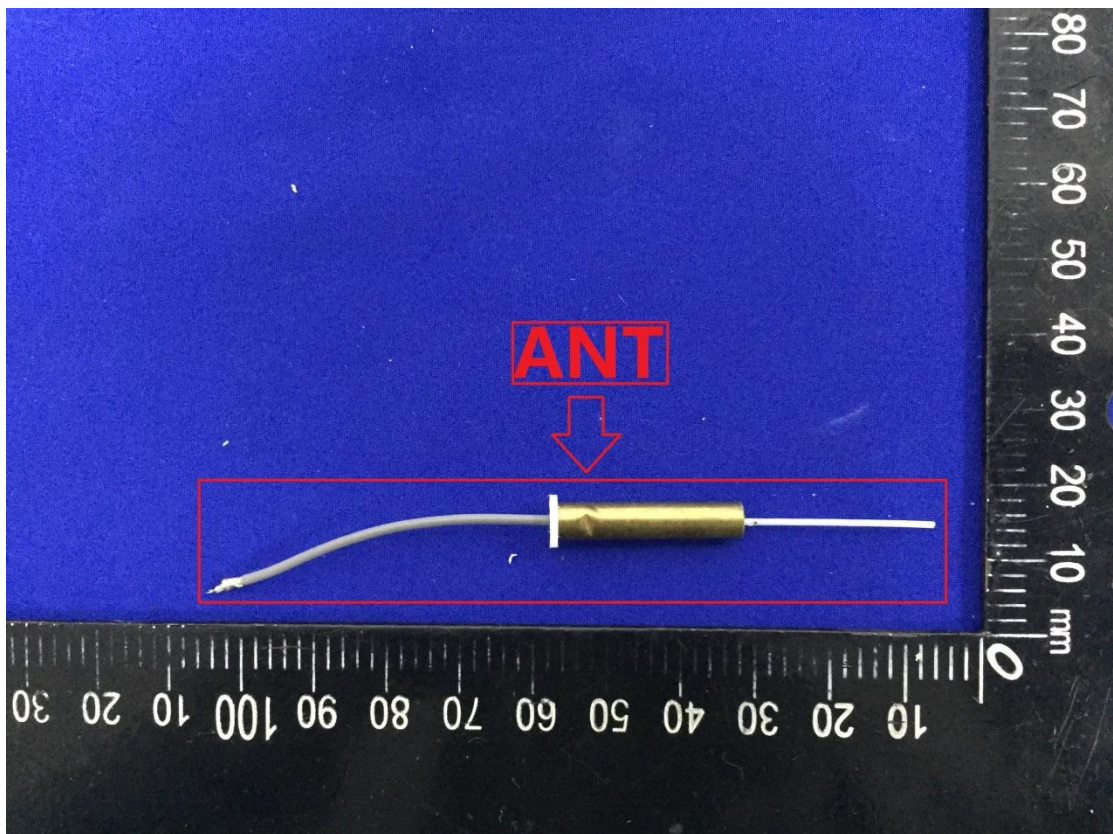

EUT Photos (Model: AC-2-M)

EUT Antenna Locations

SAR Test Setup Photos

Body

Front side (0mm)

Back side (0mm)

Top side(0mm)

Bottom side(0mm)