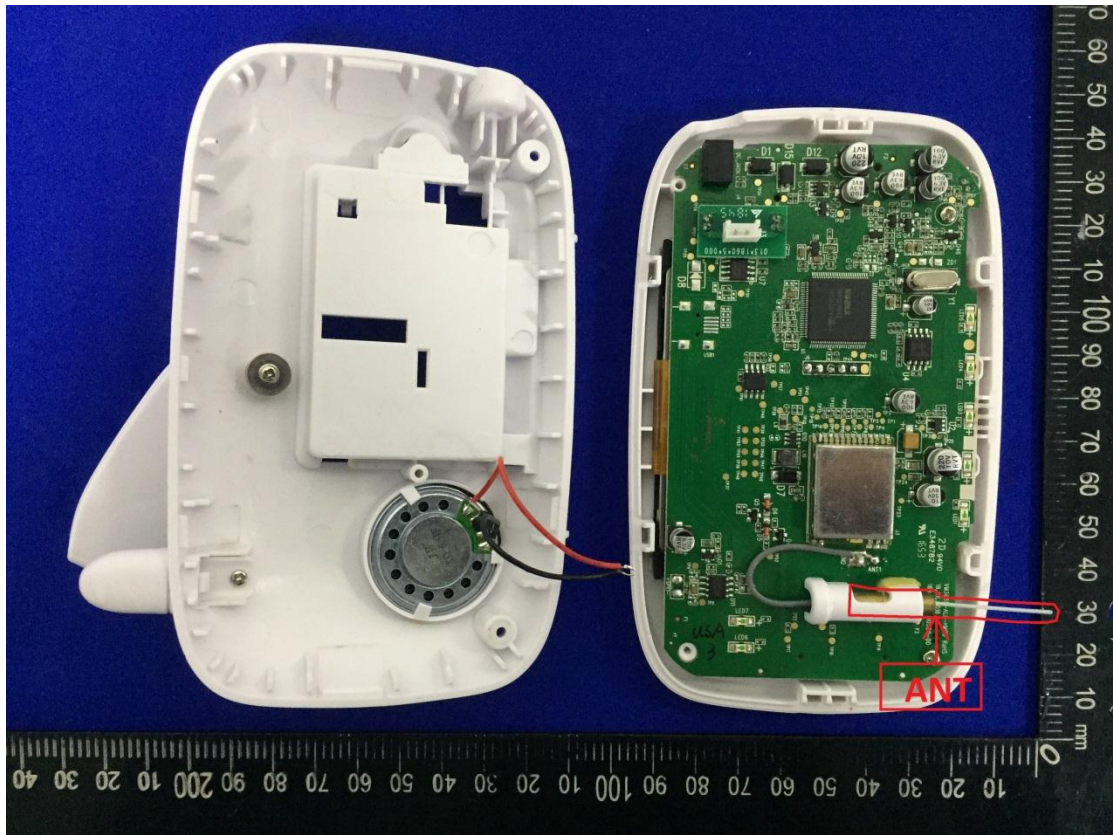

EUT Photos (Model: AC-2-M)

EUT Antenna Locations

SAR Test Setup Photos

Body

Front side (0mm)

Back side (0mm)

Top side(0mm)

Bottom side(0mm)