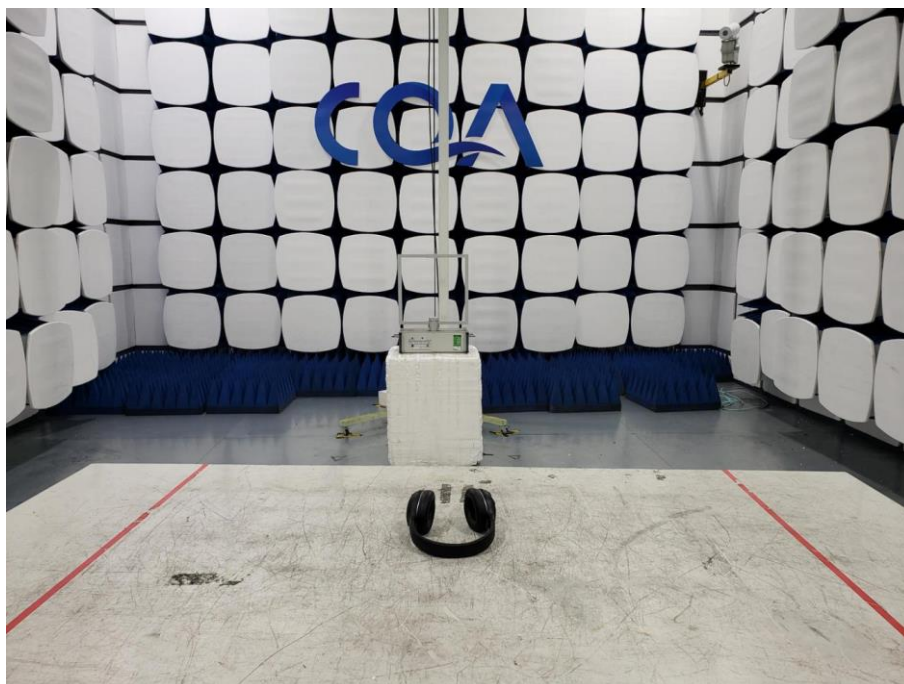

30MHz~1GHz:

9kHz~30MHz:

Above 1GHz:

Conducted emission Test Setup