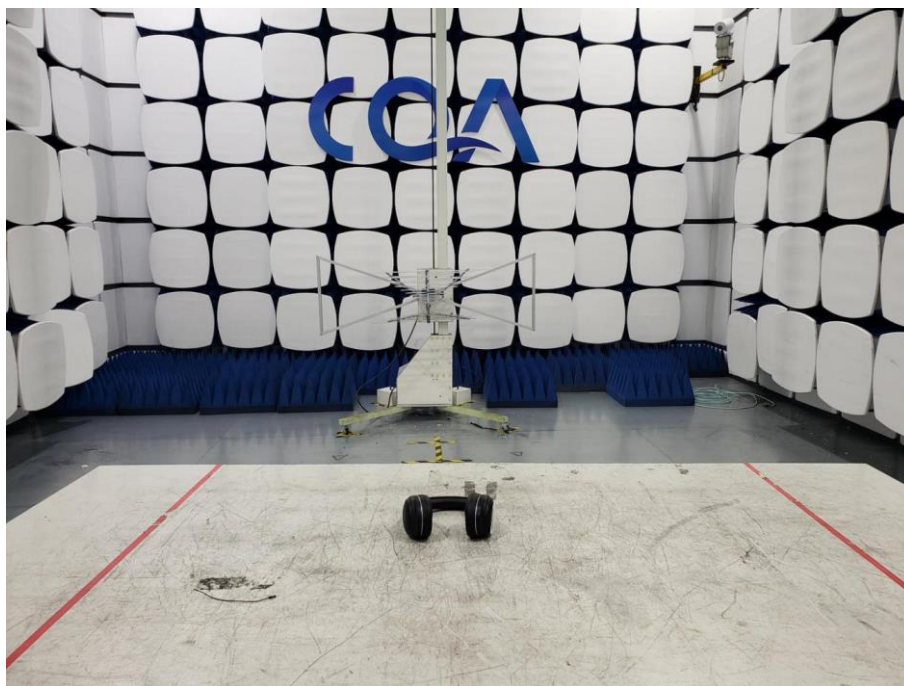

30MHz~1GHz:

9kHz~30MHz:

Above 1GHz:

Conducted emission Test Setup