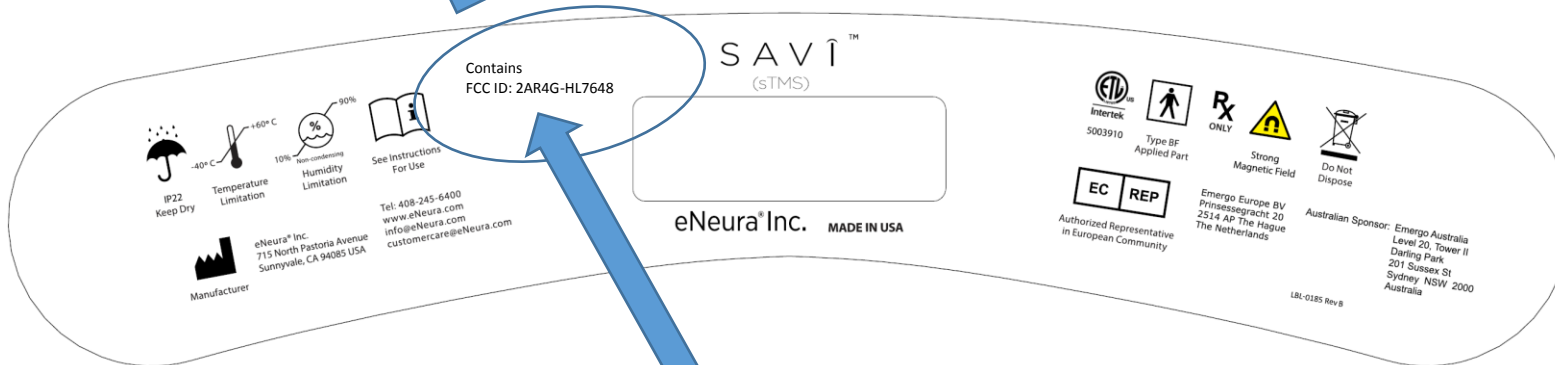

Location of FCC ID Label on Savi Device

03/04/2020

**Contains
FCC ID: 2AR4G-HL7648**