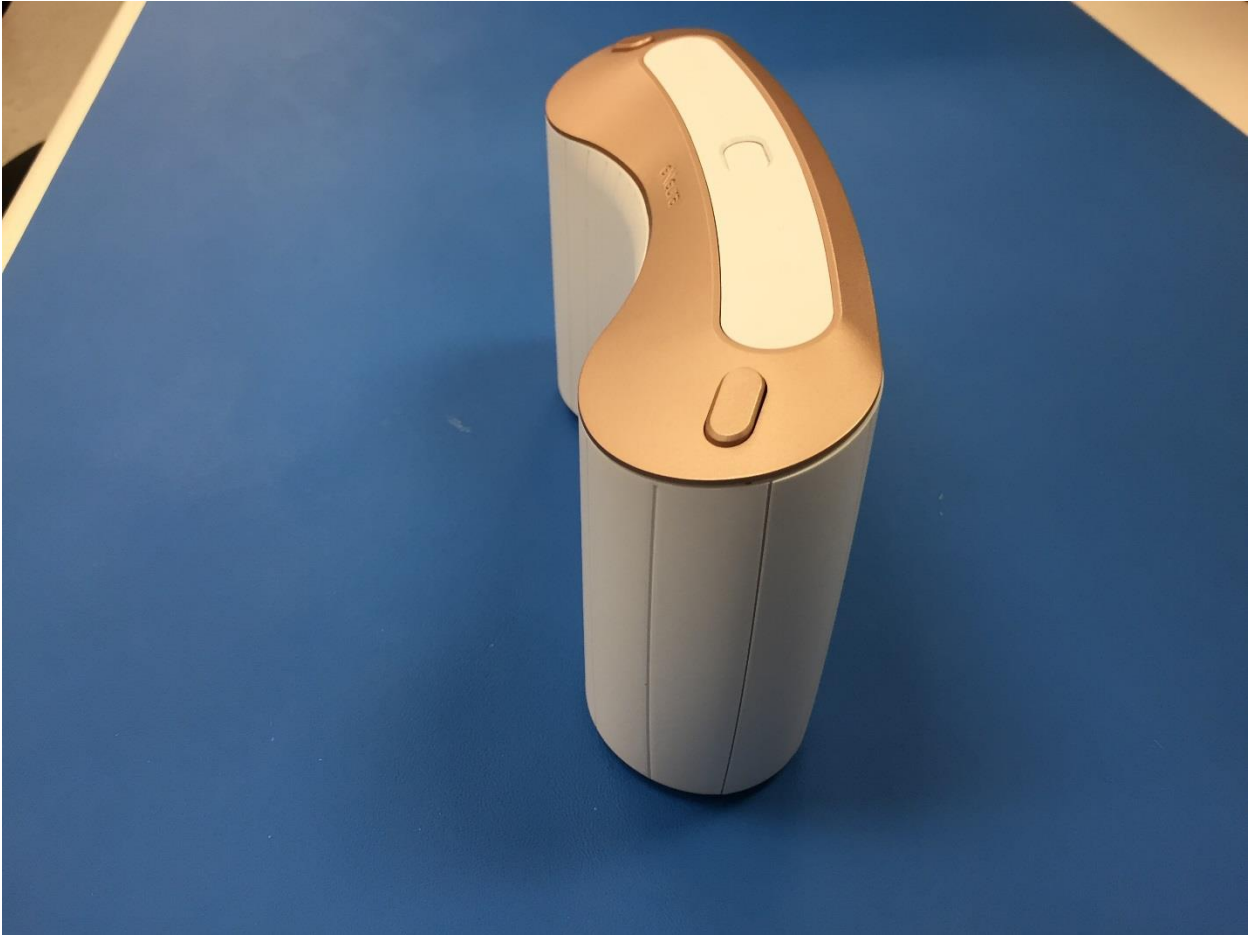

eNeura Mini External Photos

Feb-1-2019

User interface

Treatment face

Side view

Bottom label

Access for battery charger, device SIM card, device slide switches

Position for treatment