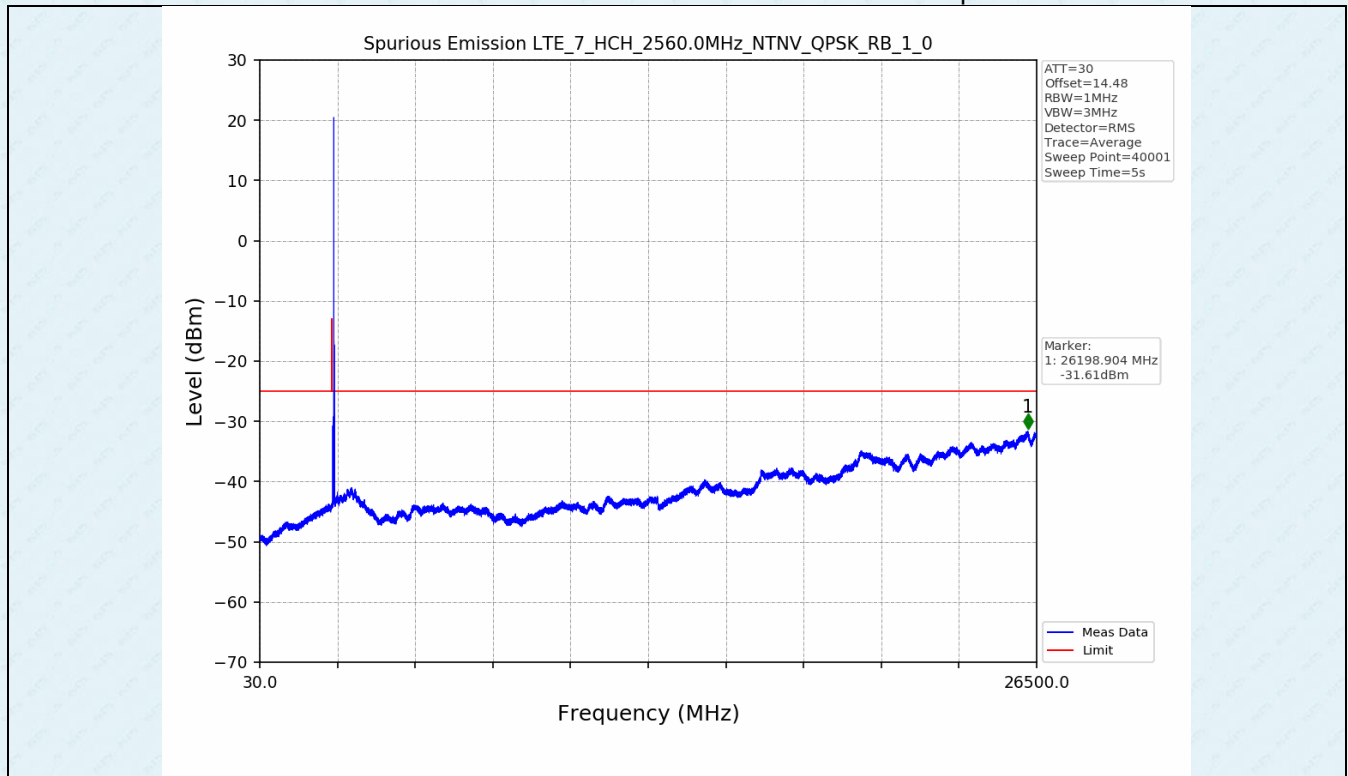

Test Band: 7 _ 20MHz Bandwidth							
Test Mode	RB Allocation		Test result (dB)			Limit (dB)	Verdict
	Size	Offset	LCH	MCH	HCH		
QPSK	100	0	7.01	7.14	7.60	13	PASS
16QAM	100	0	7.46	7.54	7.58	13	PASS
64QAM	100	0	7.46	7.54	7.59	13	PASS

4.2 Test Graph

5. Spurious Emission

5.1 Test Graph

5.1 Test Graph

5.1 Test Graph

5.1 Test Graph

-----End-----