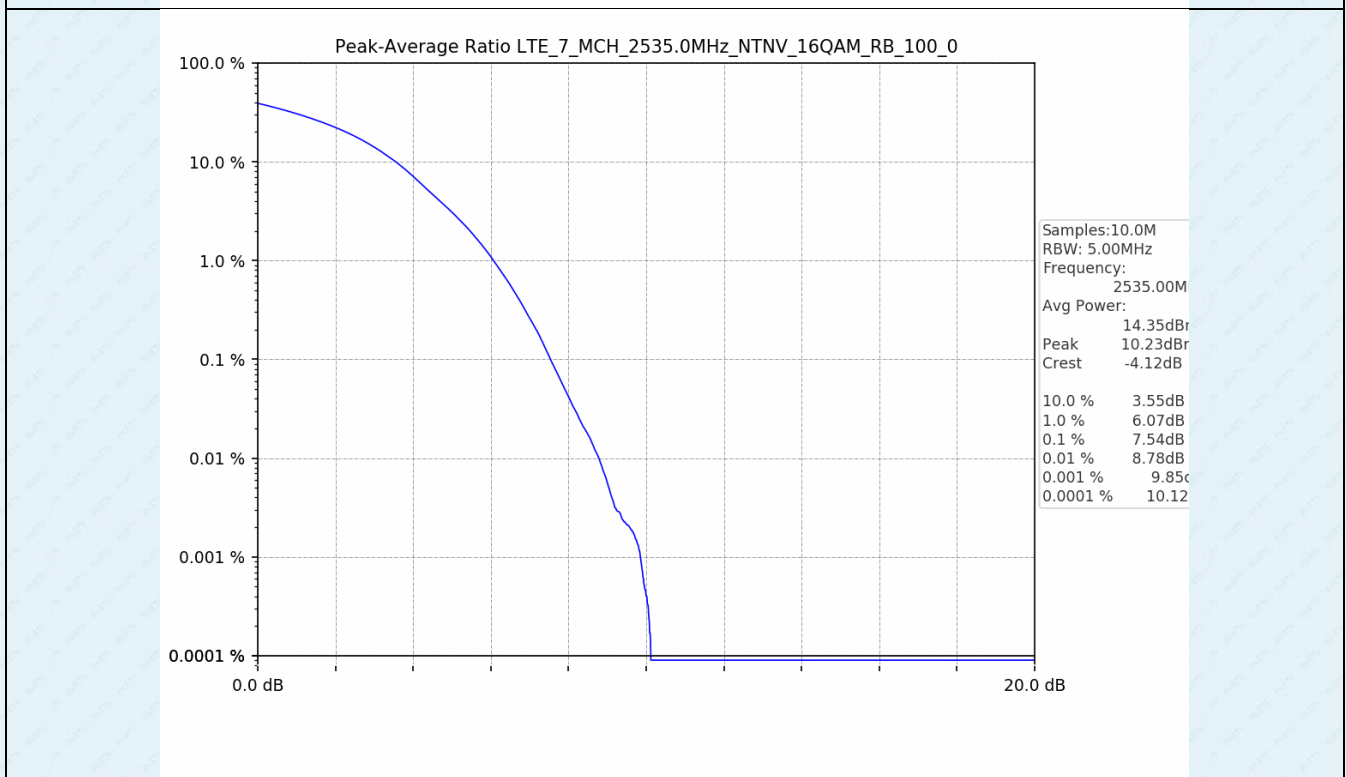

Test Band: 7 _ 20MHz Bandwidth							
Test Mode	RB Allocation		Test result (dB)			Limit (dB)	Verdict
	Size	Offset	LCH	MCH	HCH		
QPSK	100	0	7.01	7.14	7.60	13	PASS
16QAM	100	0	7.46	7.54	7.58	13	PASS
64QAM	100	0	7.46	7.54	7.59	13	PASS

4.2 Test Graph

5. Spurious Emission

5.1 Test Graph

5.1 Test Graph

5.1 Test Graph

5.1 Test Graph

-----End-----