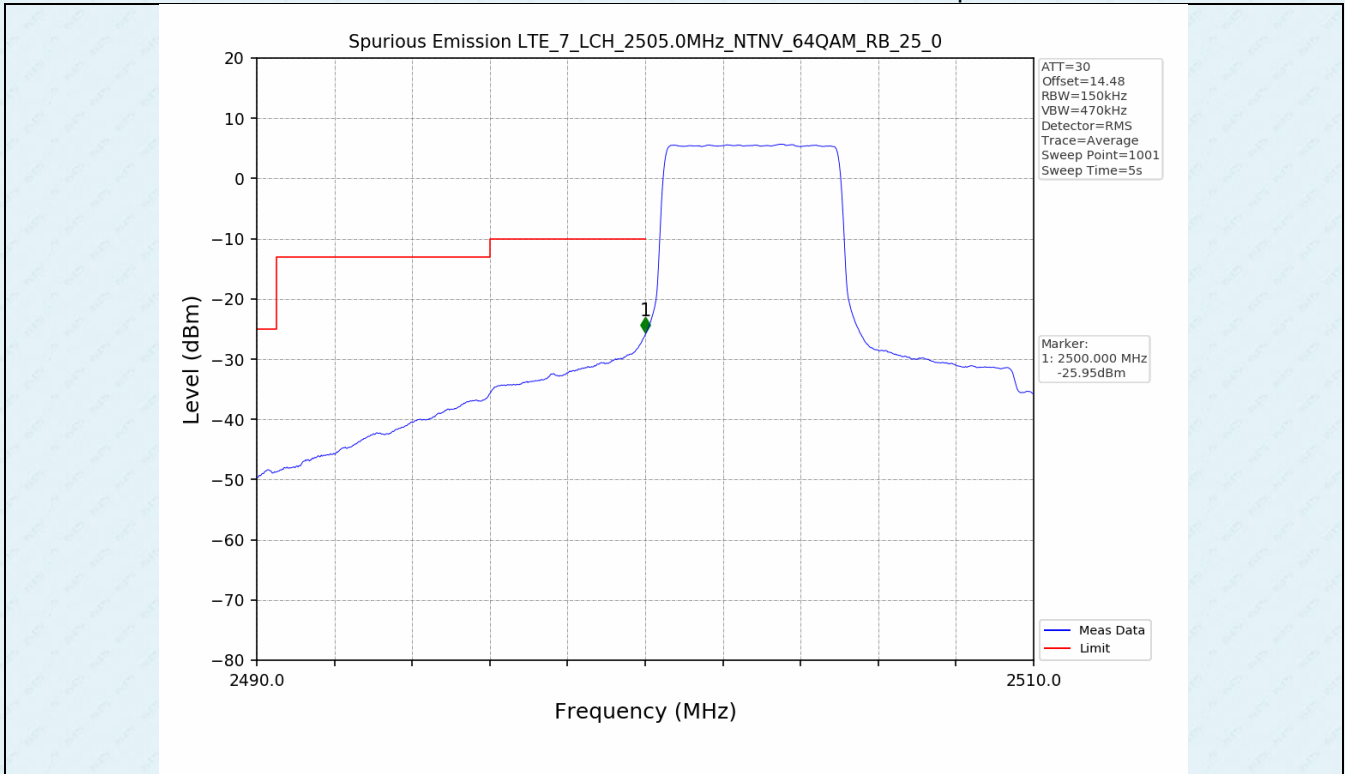

Test Band: 7 _ 20MHz Bandwidth							
Test Mode	RB Allocation		Test result (dB)			Limit (dB)	Verdict
	Size	Offset	LCH	MCH	HCH		
QPSK	100	0	7.01	7.14	7.60	13	PASS
16QAM	100	0	7.46	7.54	7.58	13	PASS
64QAM	100	0	7.46	7.54	7.59	13	PASS

4.2 Test Graph

5. Spurious Emission

5.1 Test Graph

5.1 Test Graph

5.1 Test Graph

5.1 Test Graph

-----End-----