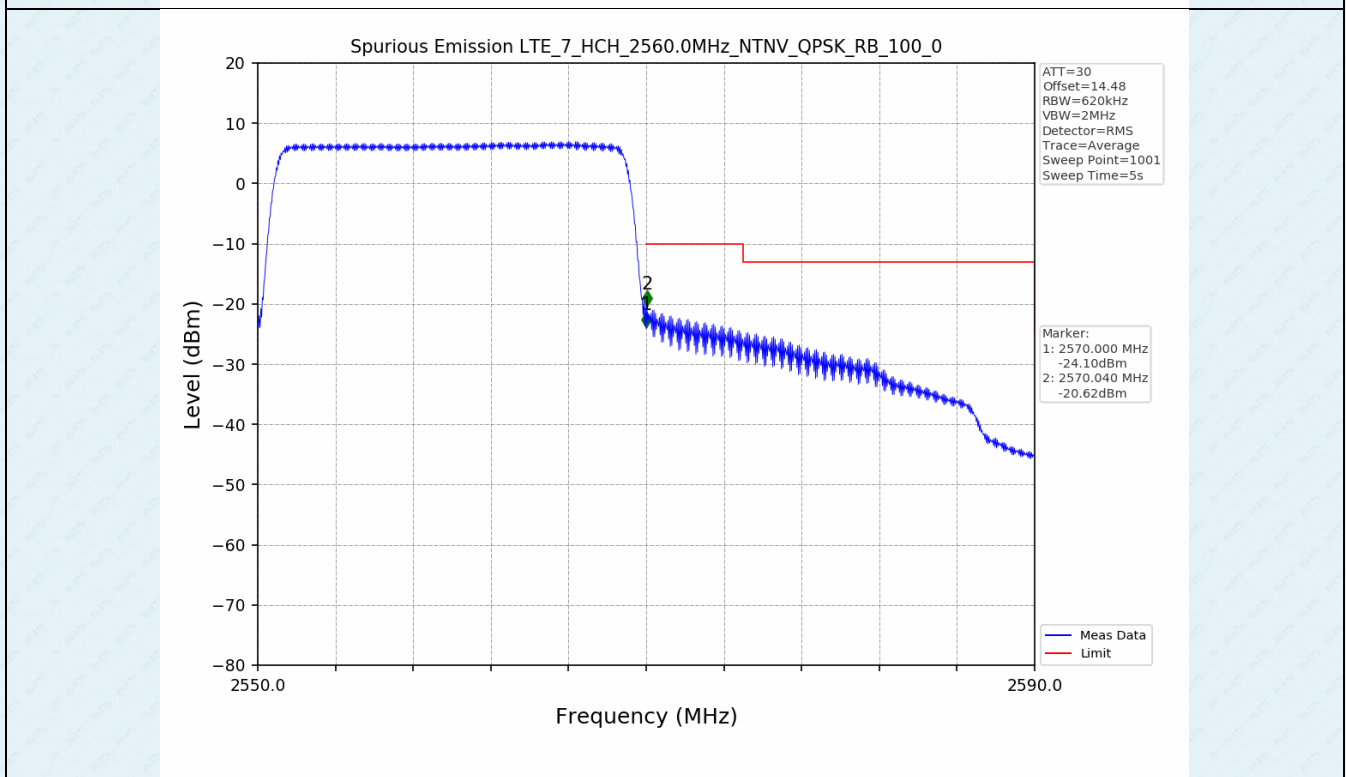

Test Band: 7 _ 20MHz Bandwidth							
Test Mode	RB Allocation		Test result (dB)			Limit (dB)	Verdict
	Size	Offset	LCH	MCH	HCH		
QPSK	100	0	7.01	7.14	7.60	13	PASS
16QAM	100	0	7.46	7.54	7.58	13	PASS
64QAM	100	0	7.46	7.54	7.59	13	PASS

4.2 Test Graph

5. Spurious Emission

5.1 Test Graph

5.1 Test Graph

5.1 Test Graph

5.1 Test Graph

-----End-----