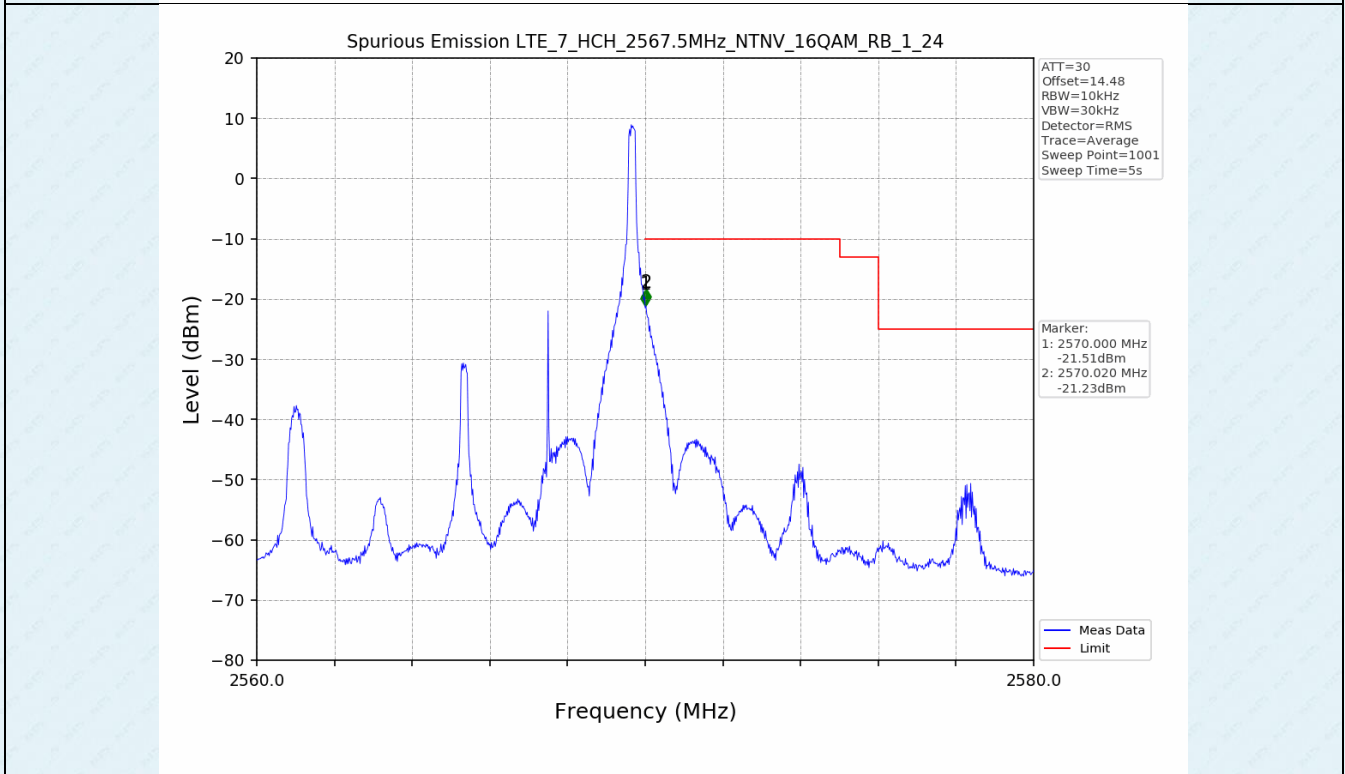

Test Band: 7 _ 20MHz Bandwidth							
Test Mode	RB Allocation		Test result (dB)			Limit (dB)	Verdict
	Size	Offset	LCH	MCH	HCH		
QPSK	100	0	7.01	7.14	7.60	13	PASS
16QAM	100	0	7.46	7.54	7.58	13	PASS
64QAM	100	0	7.46	7.54	7.59	13	PASS

4.2 Test Graph

5. Spurious Emission

5.1 Test Graph

5.1 Test Graph

5.1 Test Graph

5.1 Test Graph

-----End-----