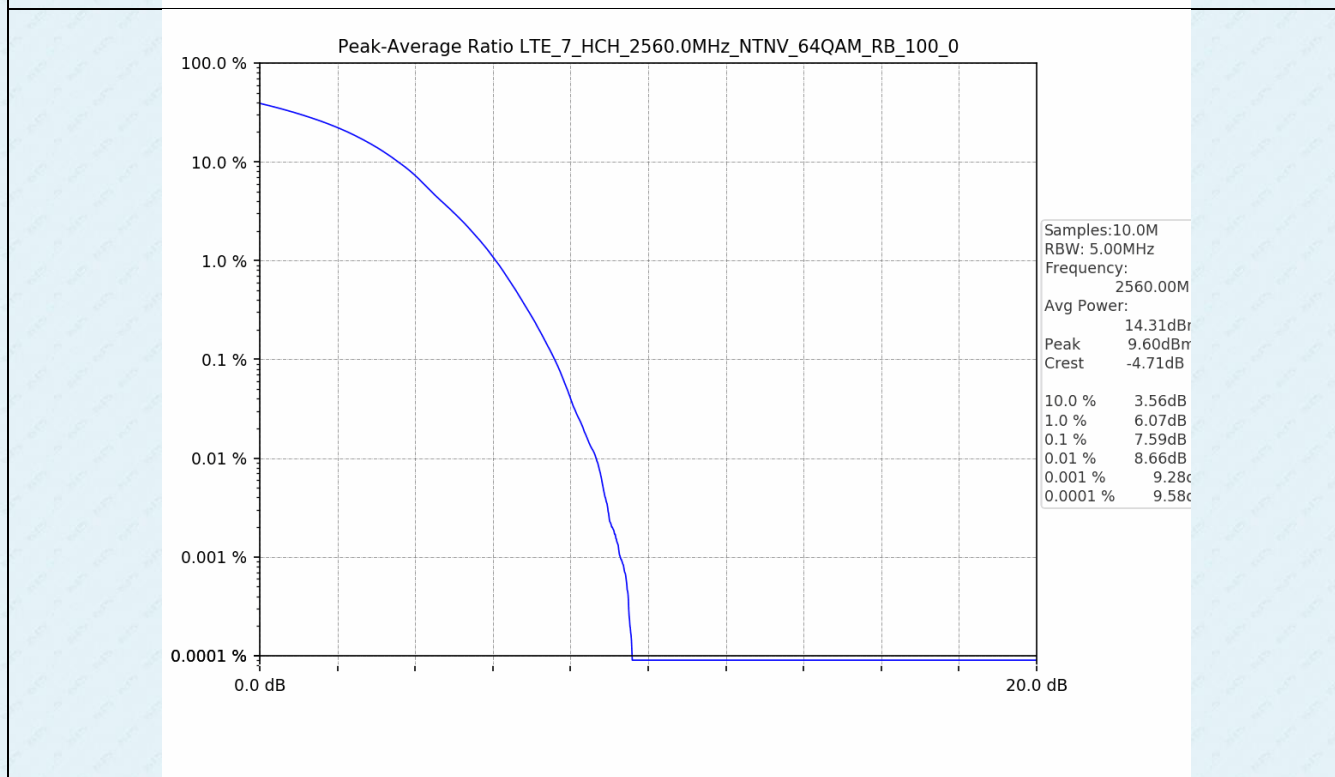

Test Band: 7 _ 20MHz Bandwidth							
Test Mode	RB Allocation		Test result (dB)			Limit (dB)	Verdict
	Size	Offset	LCH	MCH	HCH		
QPSK	100	0	7.01	7.14	7.60	13	PASS
16QAM	100	0	7.46	7.54	7.58	13	PASS
64QAM	100	0	7.46	7.54	7.59	13	PASS

4.2 Test Graph

5. Spurious Emission

5.1 Test Graph

5.1 Test Graph

5.1 Test Graph

5.1 Test Graph

-----End-----