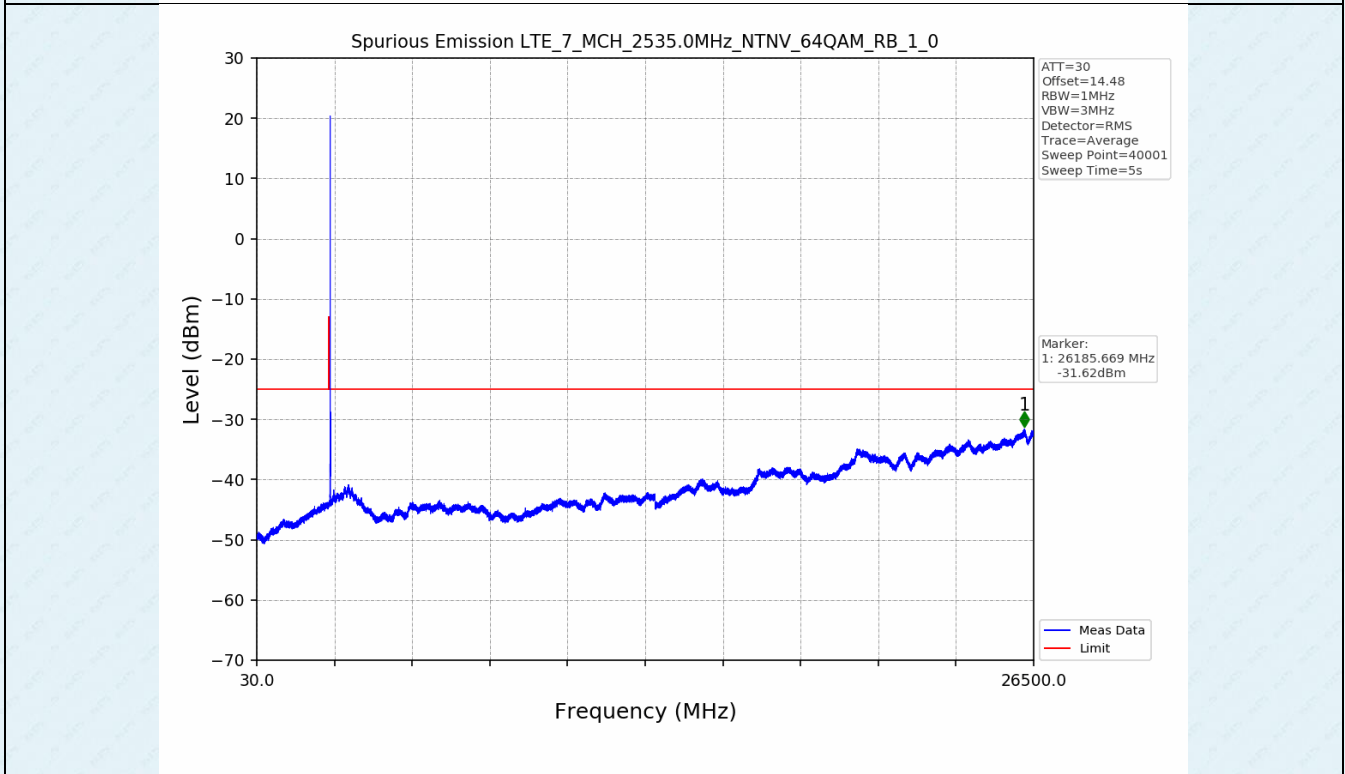

Test Band: 7 _ 20MHz Bandwidth							
Test Mode	RB Allocation		Test result (dB)			Limit (dB)	Verdict
	Size	Offset	LCH	MCH	HCH		
QPSK	100	0	7.01	7.14	7.60	13	PASS
16QAM	100	0	7.46	7.54	7.58	13	PASS
64QAM	100	0	7.46	7.54	7.59	13	PASS

4.2 Test Graph

5. Spurious Emission

5.1 Test Graph

5.1 Test Graph

5.1 Test Graph

5.1 Test Graph

-----End-----