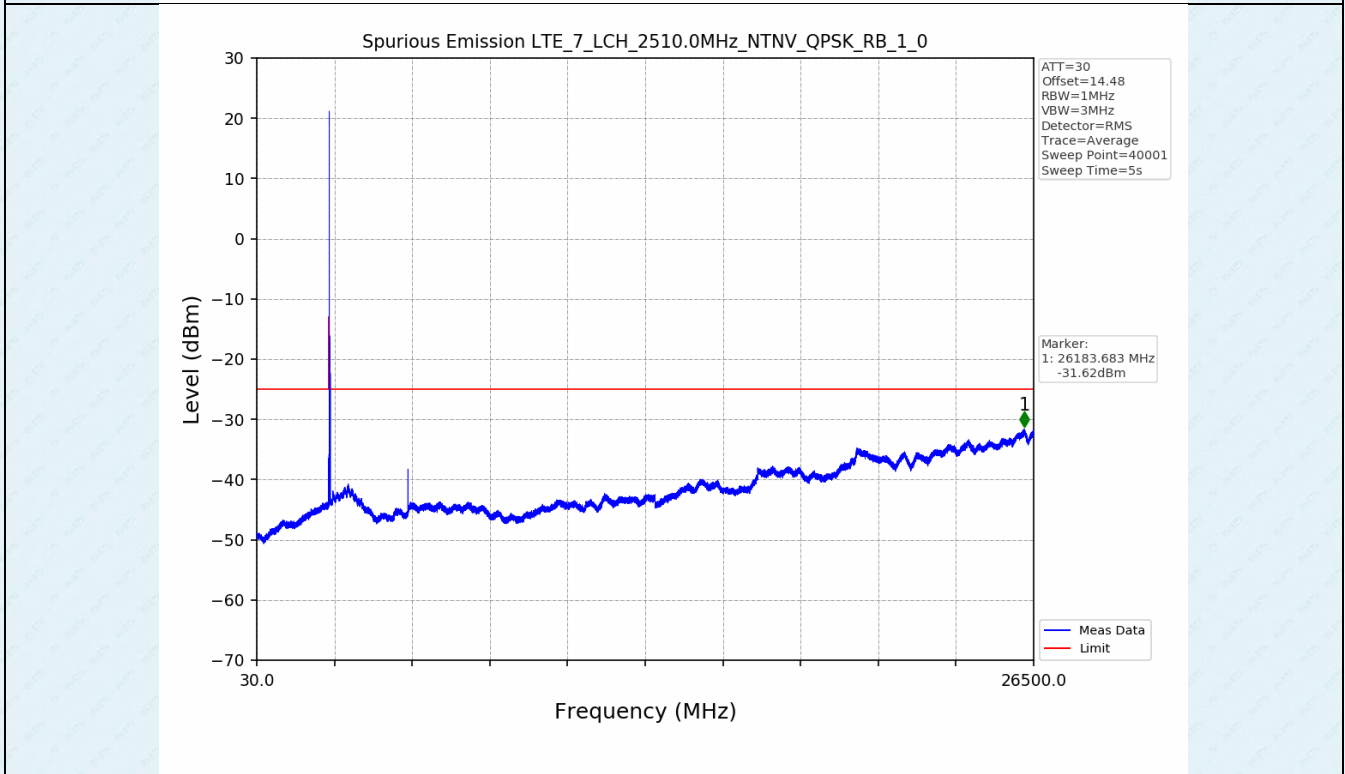

Test Band: 7 _ 20MHz Bandwidth							
Test Mode	RB Allocation		Test result (dB)			Limit (dB)	Verdict
	Size	Offset	LCH	MCH	HCH		
QPSK	100	0	7.01	7.14	7.60	13	PASS
16QAM	100	0	7.46	7.54	7.58	13	PASS
64QAM	100	0	7.46	7.54	7.59	13	PASS

4.2 Test Graph

5. Spurious Emission

5.1 Test Graph

5.1 Test Graph

5.1 Test Graph

5.1 Test Graph

-----End-----