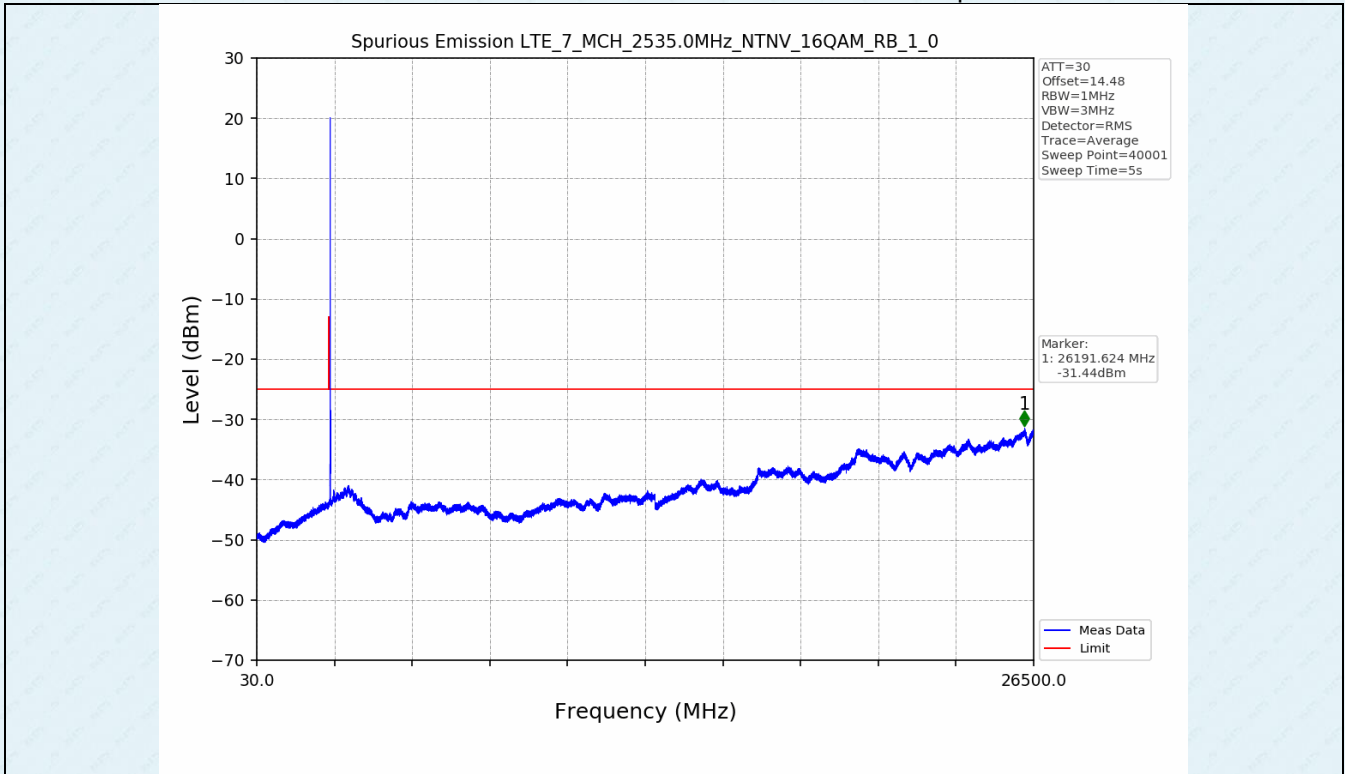

Test Band: 7 _ 20MHz Bandwidth							
Test Mode	RB Allocation		Test result (dB)			Limit (dB)	Verdict
	Size	Offset	LCH	MCH	HCH		
QPSK	100	0	7.01	7.14	7.60	13	PASS
16QAM	100	0	7.46	7.54	7.58	13	PASS
64QAM	100	0	7.46	7.54	7.59	13	PASS

4.2 Test Graph

5. Spurious Emission

5.1 Test Graph

5.1 Test Graph

5.1 Test Graph

5.1 Test Graph

-----End-----