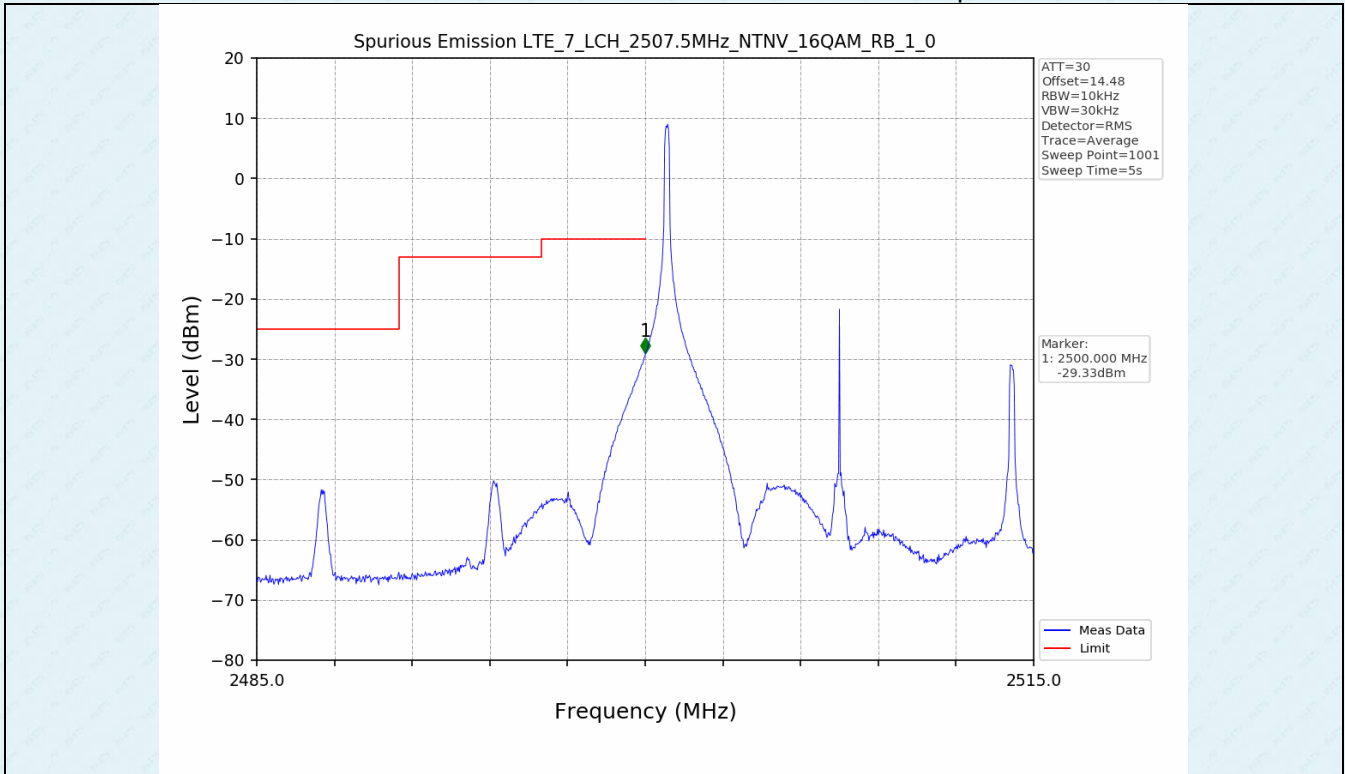

Test Band: 7 _ 20MHz Bandwidth							
Test Mode	RB Allocation		Test result (dB)			Limit (dB)	Verdict
	Size	Offset	LCH	MCH	HCH		
QPSK	100	0	7.01	7.14	7.60	13	PASS
16QAM	100	0	7.46	7.54	7.58	13	PASS
64QAM	100	0	7.46	7.54	7.59	13	PASS

4.2 Test Graph

5. Spurious Emission

5.1 Test Graph

5.1 Test Graph

5.1 Test Graph

5.1 Test Graph

-----End-----