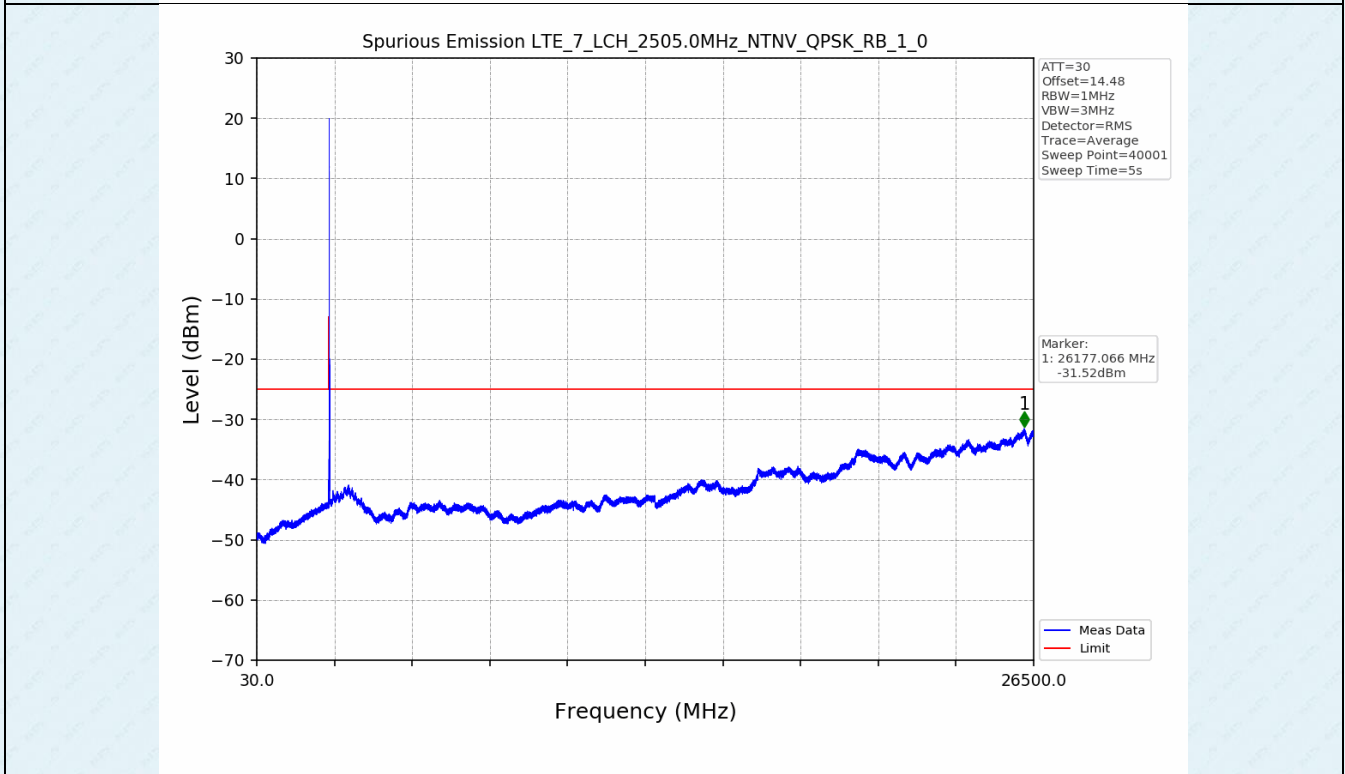

Test Band: 7 _ 20MHz Bandwidth							
Test Mode	RB Allocation		Test result (dB)			Limit (dB)	Verdict
	Size	Offset	LCH	MCH	HCH		
QPSK	100	0	7.01	7.14	7.60	13	PASS
16QAM	100	0	7.46	7.54	7.58	13	PASS
64QAM	100	0	7.46	7.54	7.59	13	PASS

4.2 Test Graph

5. Spurious Emission

5.1 Test Graph

5.1 Test Graph

5.1 Test Graph

5.1 Test Graph

-----End-----