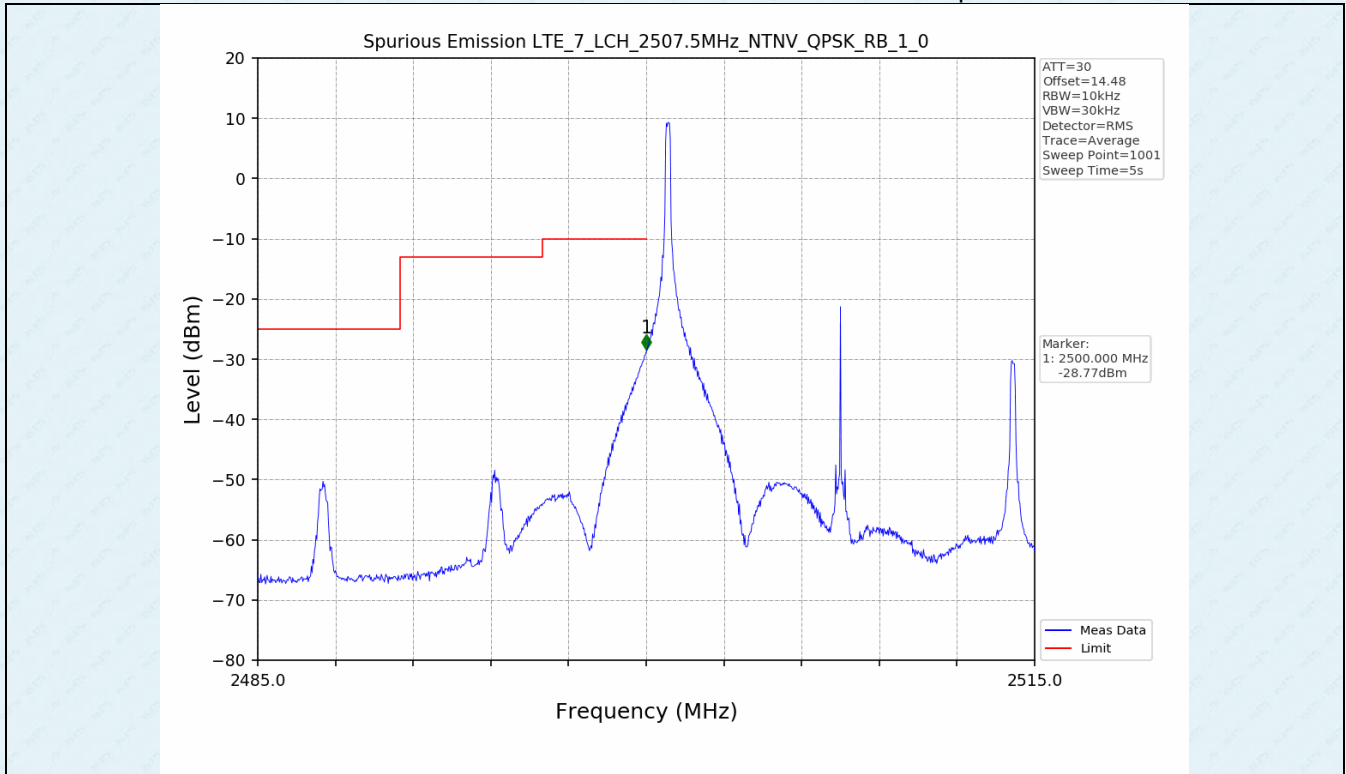

Test Band: 7 _ 20MHz Bandwidth							
Test Mode	RB Allocation		Test result (dB)			Limit (dB)	Verdict
	Size	Offset	LCH	MCH	HCH		
QPSK	100	0	7.01	7.14	7.60	13	PASS
16QAM	100	0	7.46	7.54	7.58	13	PASS
64QAM	100	0	7.46	7.54	7.59	13	PASS

4.2 Test Graph

5. Spurious Emission

5.1 Test Graph

5.1 Test Graph

5.1 Test Graph

5.1 Test Graph

-----End-----