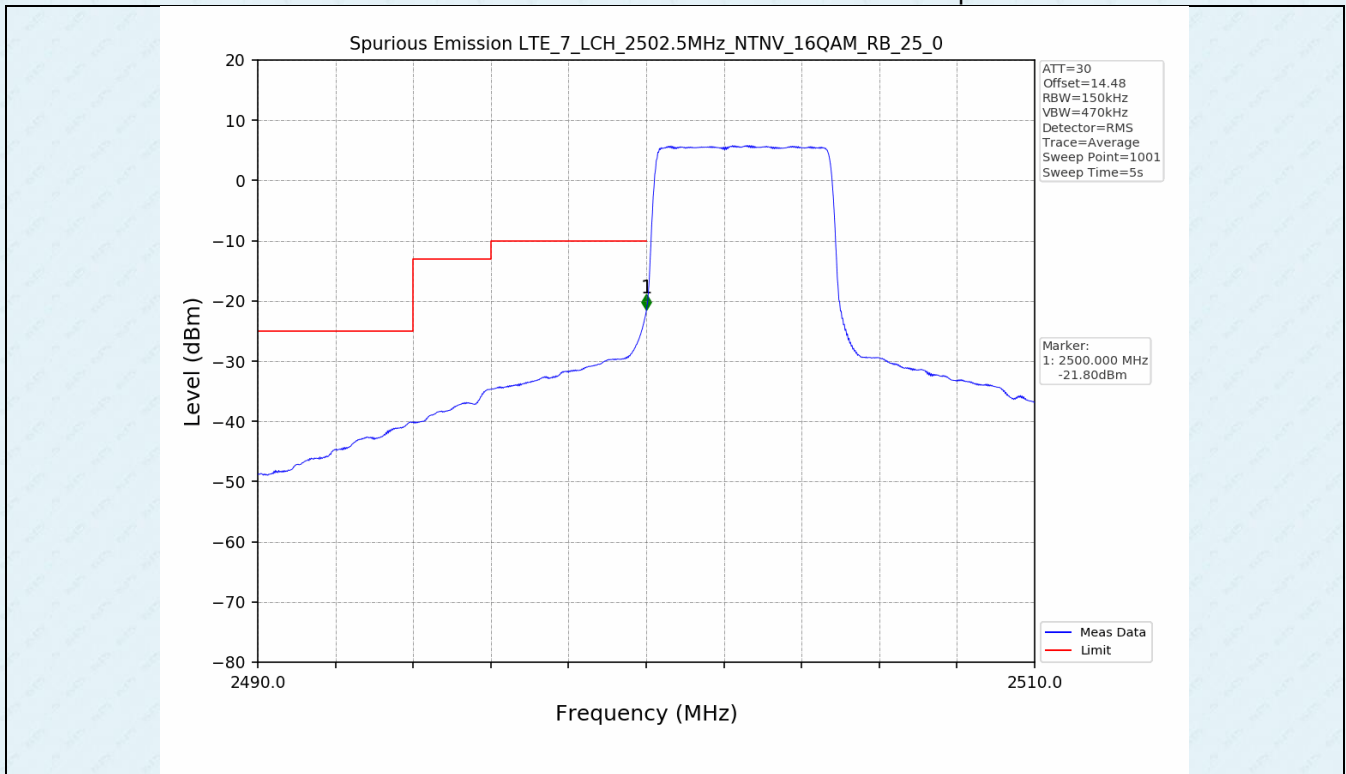

Test Band: 7 _ 20MHz Bandwidth							
Test Mode	RB Allocation		Test result (dB)			Limit (dB)	Verdict
	Size	Offset	LCH	MCH	HCH		
QPSK	100	0	7.01	7.14	7.60	13	PASS
16QAM	100	0	7.46	7.54	7.58	13	PASS
64QAM	100	0	7.46	7.54	7.59	13	PASS

4.2 Test Graph

5. Spurious Emission

5.1 Test Graph

5.1 Test Graph

5.1 Test Graph

5.1 Test Graph

-----End-----