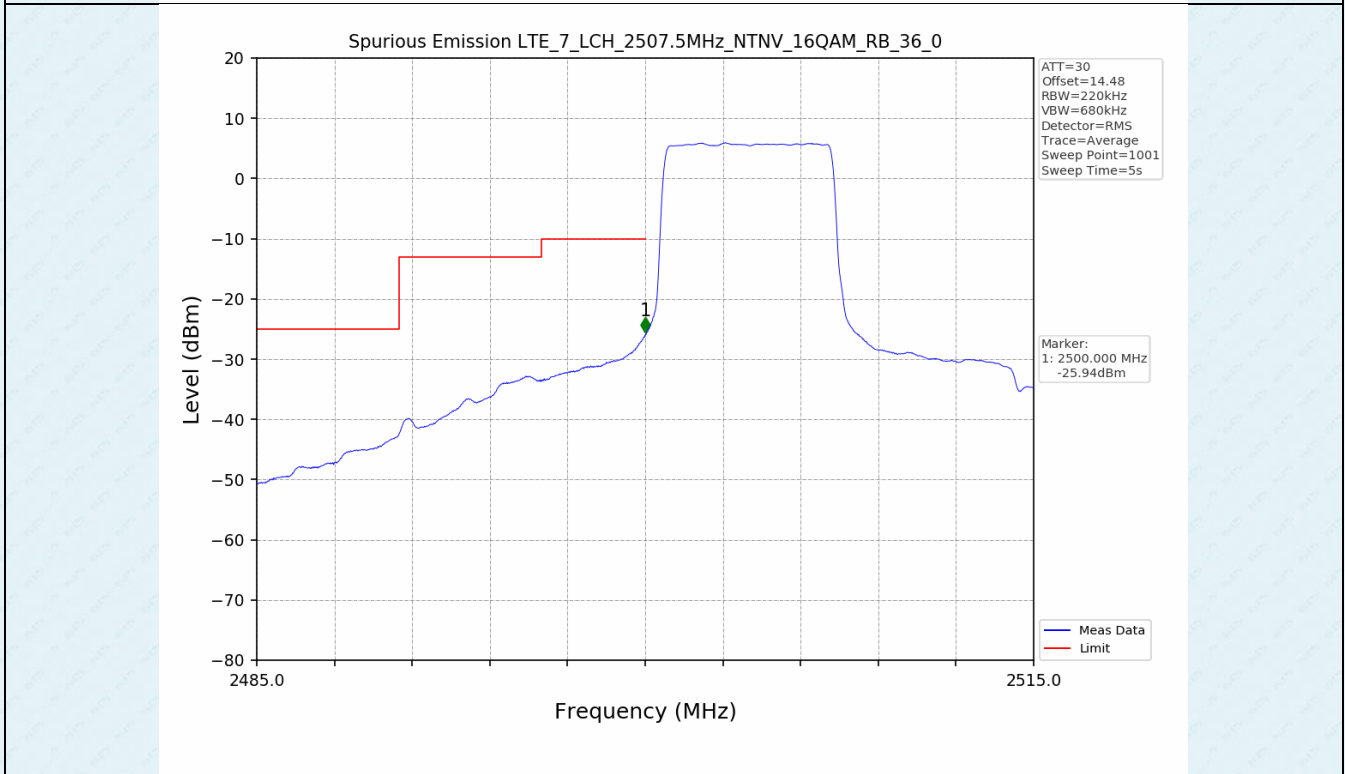

Test Band: 7 _ 20MHz Bandwidth							
Test Mode	RB Allocation		Test result (dB)			Limit (dB)	Verdict
	Size	Offset	LCH	MCH	HCH		
QPSK	100	0	7.01	7.14	7.60	13	PASS
16QAM	100	0	7.46	7.54	7.58	13	PASS
64QAM	100	0	7.46	7.54	7.59	13	PASS

4.2 Test Graph

5. Spurious Emission

5.1 Test Graph

5.1 Test Graph

5.1 Test Graph

5.1 Test Graph

-----End-----