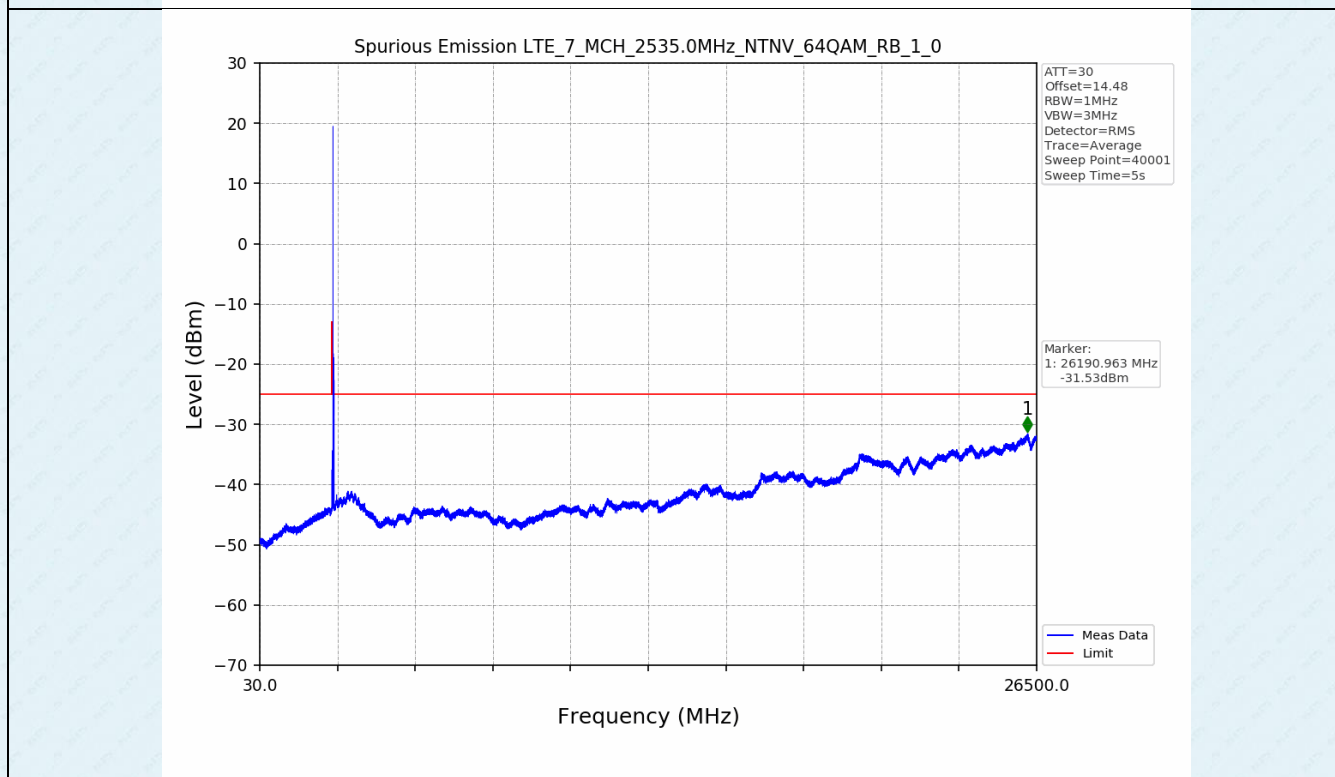

Test Band: 7 _ 20MHz Bandwidth							
Test Mode	RB Allocation		Test result (dB)			Limit (dB)	Verdict
	Size	Offset	LCH	MCH	HCH		
QPSK	100	0	7.01	7.14	7.60	13	PASS
16QAM	100	0	7.46	7.54	7.58	13	PASS
64QAM	100	0	7.46	7.54	7.59	13	PASS

4.2 Test Graph

5. Spurious Emission

5.1 Test Graph

5.1 Test Graph

5.1 Test Graph

5.1 Test Graph

-----End-----