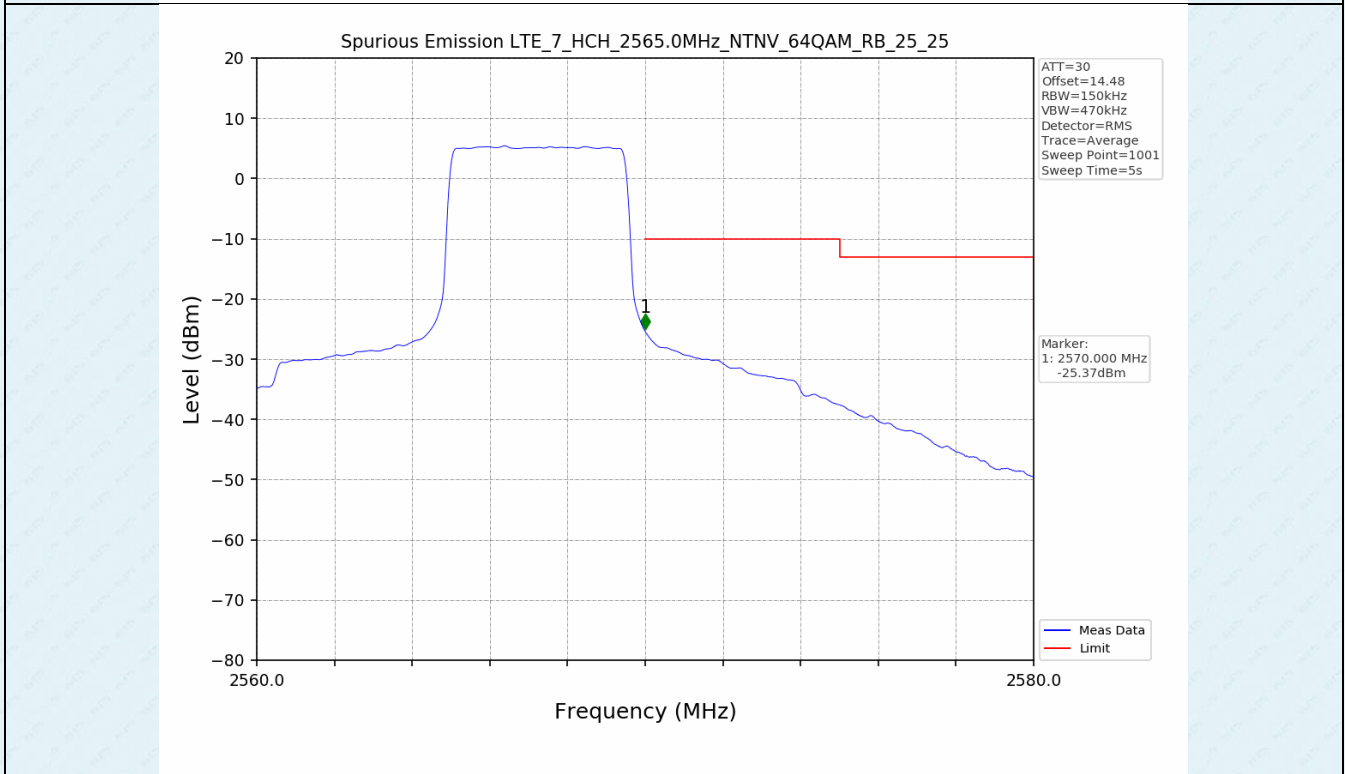

Test Band: 7 _ 20MHz Bandwidth							
Test Mode	RB Allocation		Test result (dB)			Limit (dB)	Verdict
	Size	Offset	LCH	MCH	HCH		
QPSK	100	0	7.01	7.14	7.60	13	PASS
16QAM	100	0	7.46	7.54	7.58	13	PASS
64QAM	100	0	7.46	7.54	7.59	13	PASS

4.2 Test Graph

5. Spurious Emission

5.1 Test Graph

5.1 Test Graph

5.1 Test Graph

5.1 Test Graph

-----End-----