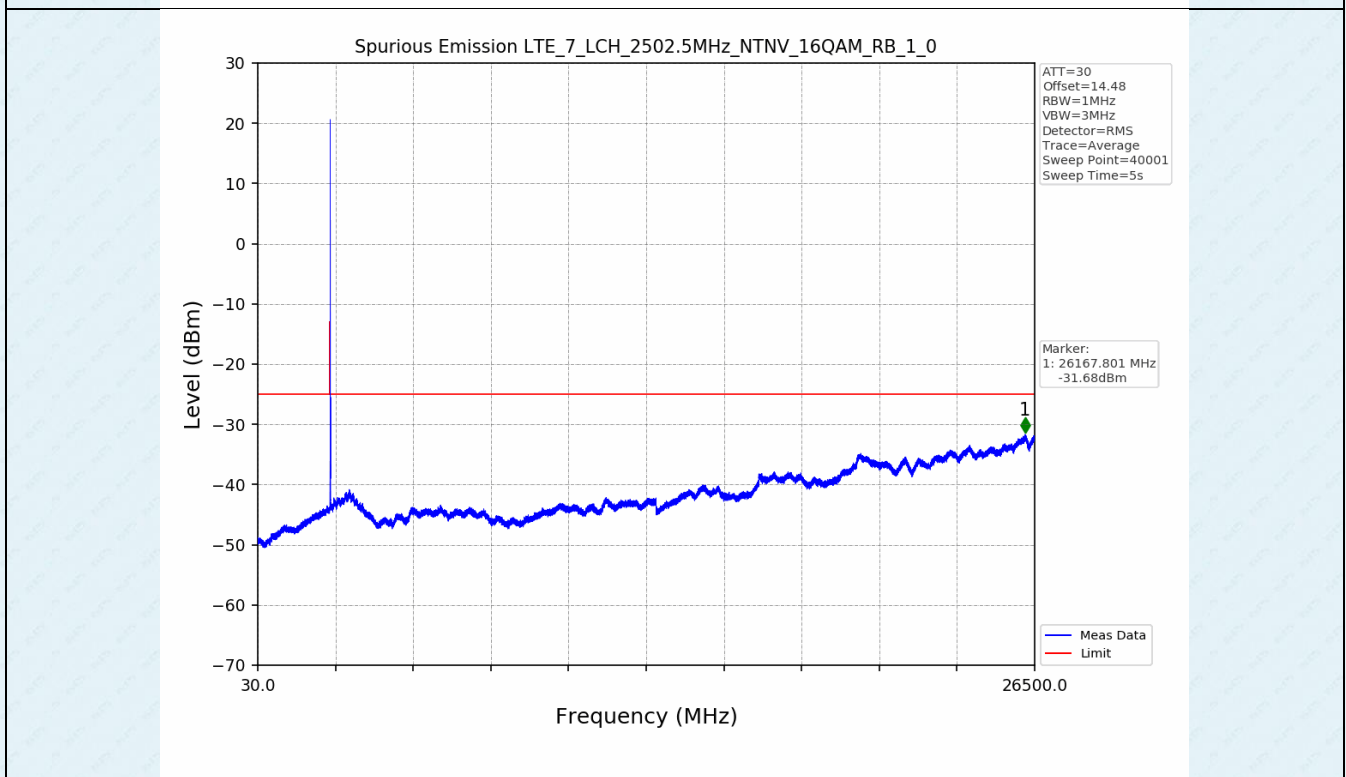

Test Band: 7 _ 20MHz Bandwidth							
Test Mode	RB Allocation		Test result (dB)			Limit (dB)	Verdict
	Size	Offset	LCH	MCH	HCH		
QPSK	100	0	7.01	7.14	7.60	13	PASS
16QAM	100	0	7.46	7.54	7.58	13	PASS
64QAM	100	0	7.46	7.54	7.59	13	PASS

4.2 Test Graph

5. Spurious Emission

5.1 Test Graph

5.1 Test Graph

5.1 Test Graph

5.1 Test Graph

-----End-----