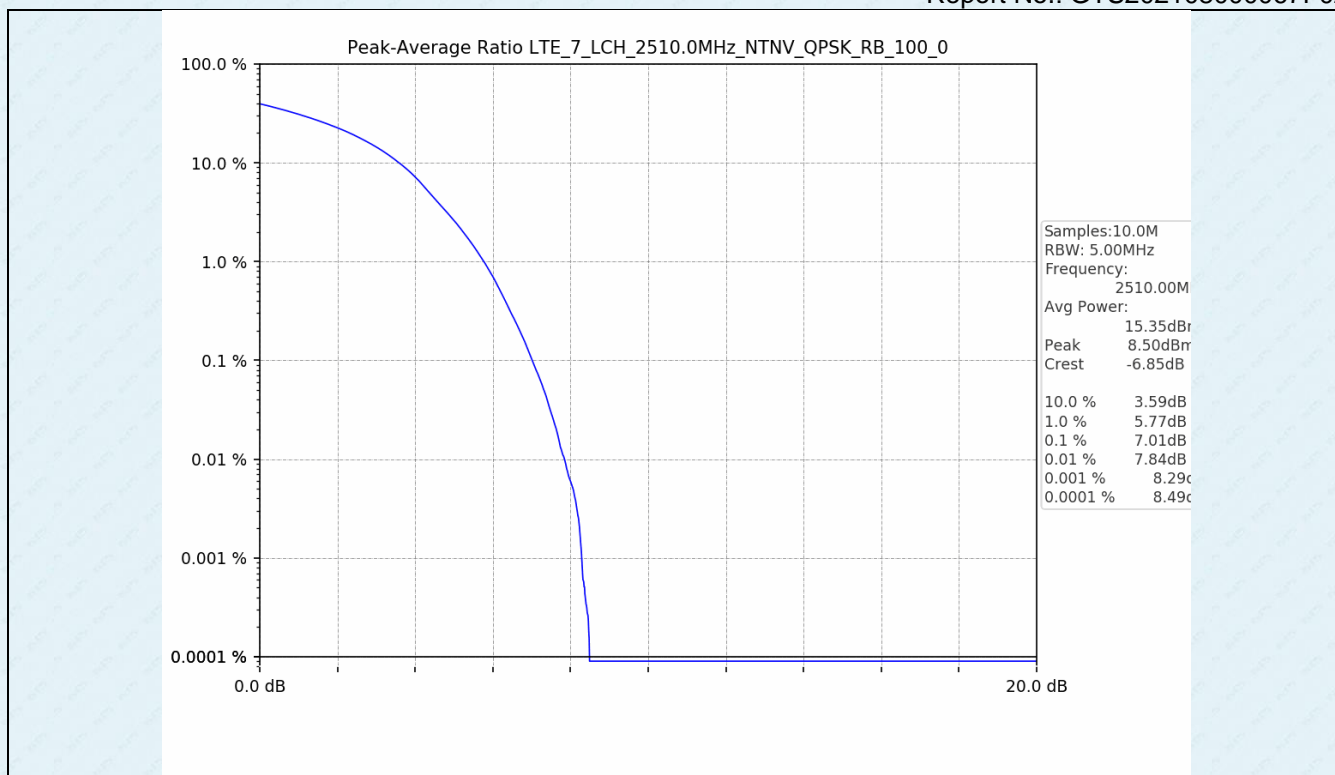

Test Band: 7 _ 20MHz Bandwidth							
Test Mode	RB Allocation		Test result (dB)			Limit (dB)	Verdict
	Size	Offset	LCH	MCH	HCH		
QPSK	100	0	7.01	7.14	7.60	13	PASS
16QAM	100	0	7.46	7.54	7.58	13	PASS
64QAM	100	0	7.46	7.54	7.59	13	PASS

4.2 Test Graph

5. Spurious Emission

5.1 Test Graph

5.1 Test Graph

5.1 Test Graph

5.1 Test Graph

-----End-----