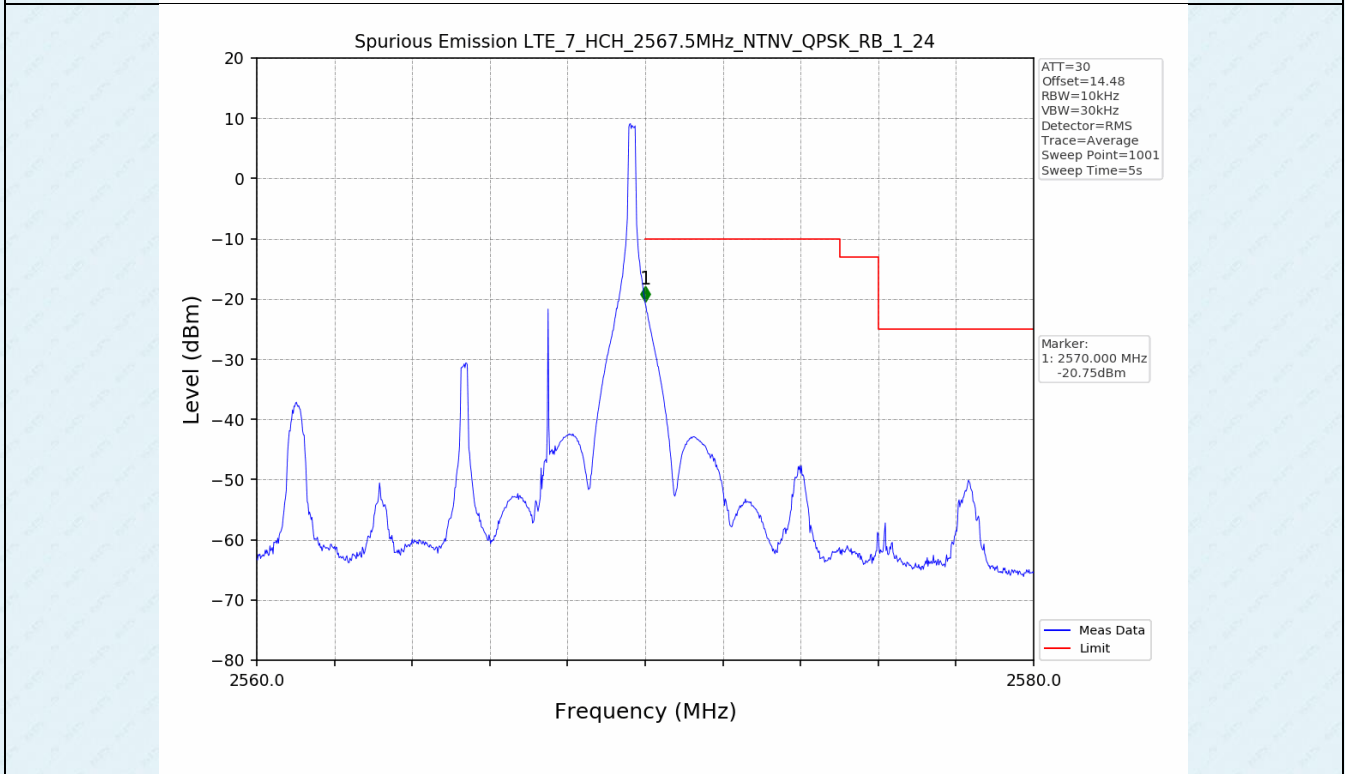

Test Band: 7 _ 20MHz Bandwidth							
Test Mode	RB Allocation		Test result (dB)			Limit (dB)	Verdict
	Size	Offset	LCH	MCH	HCH		
QPSK	100	0	7.01	7.14	7.60	13	PASS
16QAM	100	0	7.46	7.54	7.58	13	PASS
64QAM	100	0	7.46	7.54	7.59	13	PASS

4.2 Test Graph

5. Spurious Emission

5.1 Test Graph

5.1 Test Graph

5.1 Test Graph

5.1 Test Graph

-----End-----