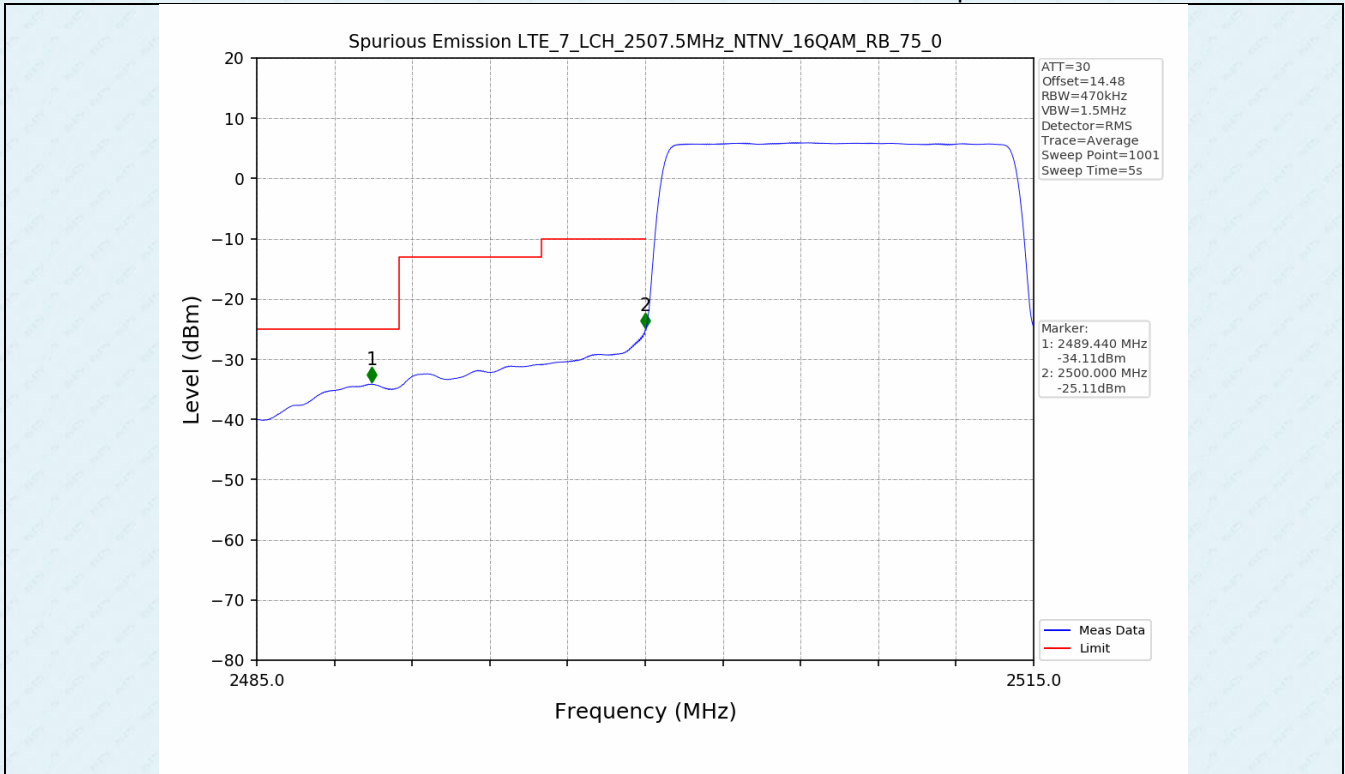

Test Band: 7 _ 20MHz Bandwidth							
Test Mode	RB Allocation		Test result (dB)			Limit (dB)	Verdict
	Size	Offset	LCH	MCH	HCH		
QPSK	100	0	7.01	7.14	7.60	13	PASS
16QAM	100	0	7.46	7.54	7.58	13	PASS
64QAM	100	0	7.46	7.54	7.59	13	PASS

4.2 Test Graph

5. Spurious Emission

5.1 Test Graph

5.1 Test Graph

5.1 Test Graph

5.1 Test Graph

-----End-----