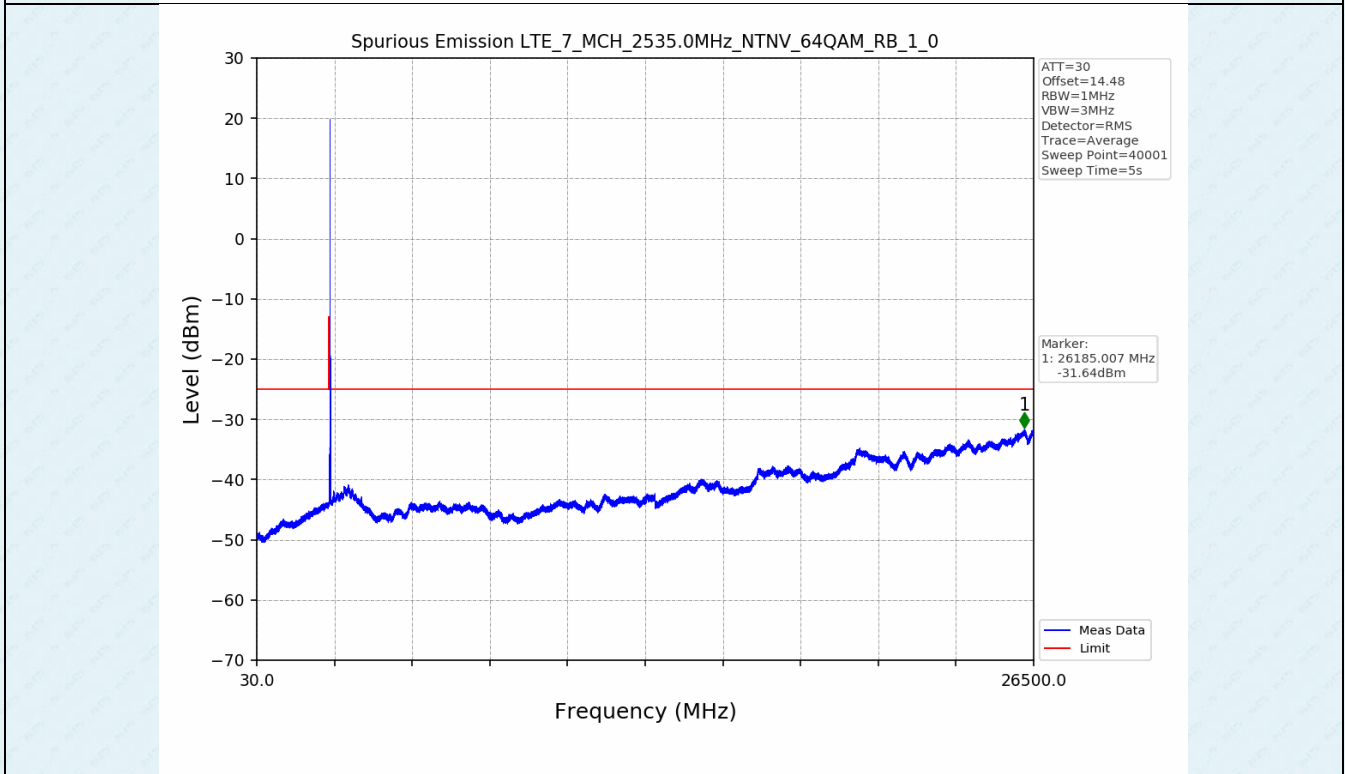

Test Band: 7 _ 20MHz Bandwidth							
Test Mode	RB Allocation		Test result (dB)			Limit (dB)	Verdict
	Size	Offset	LCH	MCH	HCH		
QPSK	100	0	7.01	7.14	7.60	13	PASS
16QAM	100	0	7.46	7.54	7.58	13	PASS
64QAM	100	0	7.46	7.54	7.59	13	PASS

4.2 Test Graph

5. Spurious Emission

5.1 Test Graph

5.1 Test Graph

5.1 Test Graph

5.1 Test Graph

-----End-----