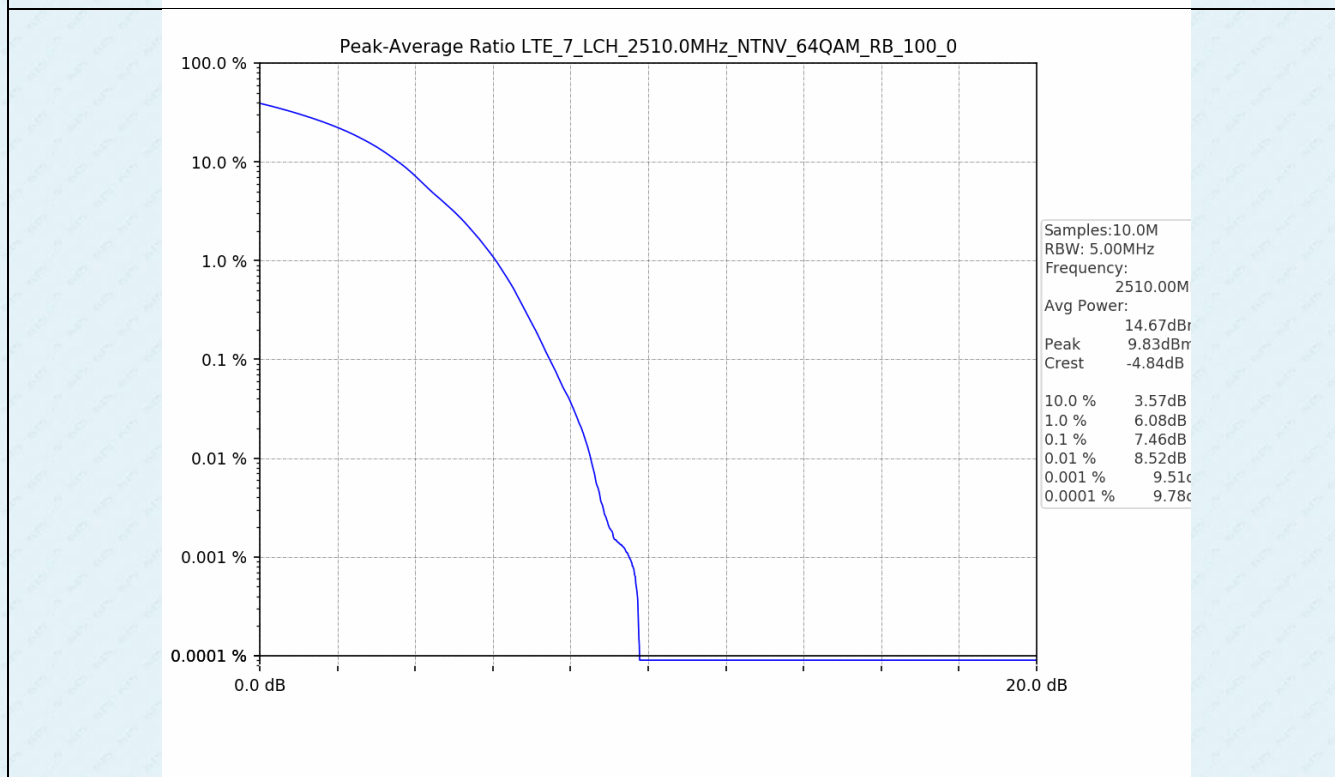

Test Band: 7 _ 20MHz Bandwidth							
Test Mode	RB Allocation		Test result (dB)			Limit (dB)	Verdict
	Size	Offset	LCH	MCH	HCH		
QPSK	100	0	7.01	7.14	7.60	13	PASS
16QAM	100	0	7.46	7.54	7.58	13	PASS
64QAM	100	0	7.46	7.54	7.59	13	PASS

4.2 Test Graph

5. Spurious Emission

5.1 Test Graph

5.1 Test Graph

5.1 Test Graph

5.1 Test Graph

-----End-----