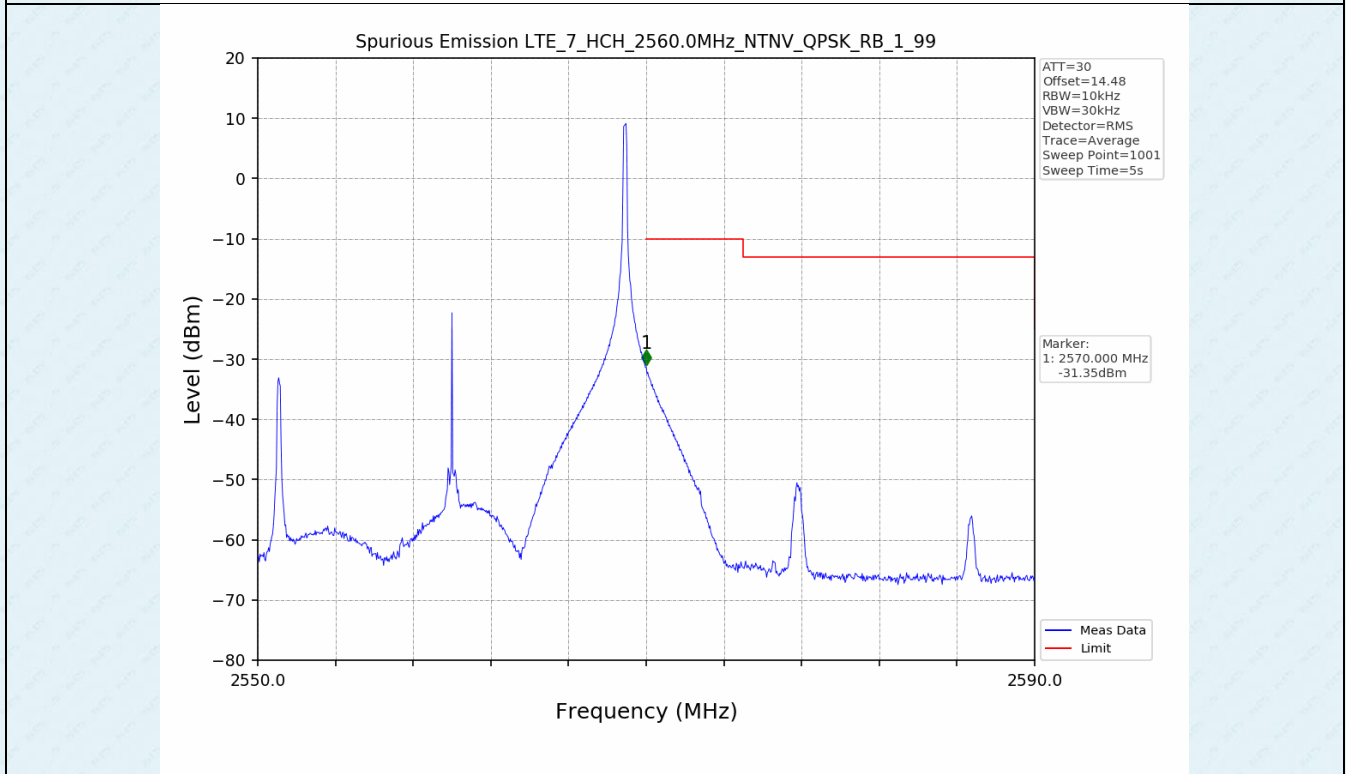

Test Band: 7 _ 20MHz Bandwidth							
Test Mode	RB Allocation		Test result (dB)			Limit (dB)	Verdict
	Size	Offset	LCH	MCH	HCH		
QPSK	100	0	7.01	7.14	7.60	13	PASS
16QAM	100	0	7.46	7.54	7.58	13	PASS
64QAM	100	0	7.46	7.54	7.59	13	PASS

4.2 Test Graph

5. Spurious Emission

5.1 Test Graph

5.1 Test Graph

5.1 Test Graph

5.1 Test Graph

-----End-----