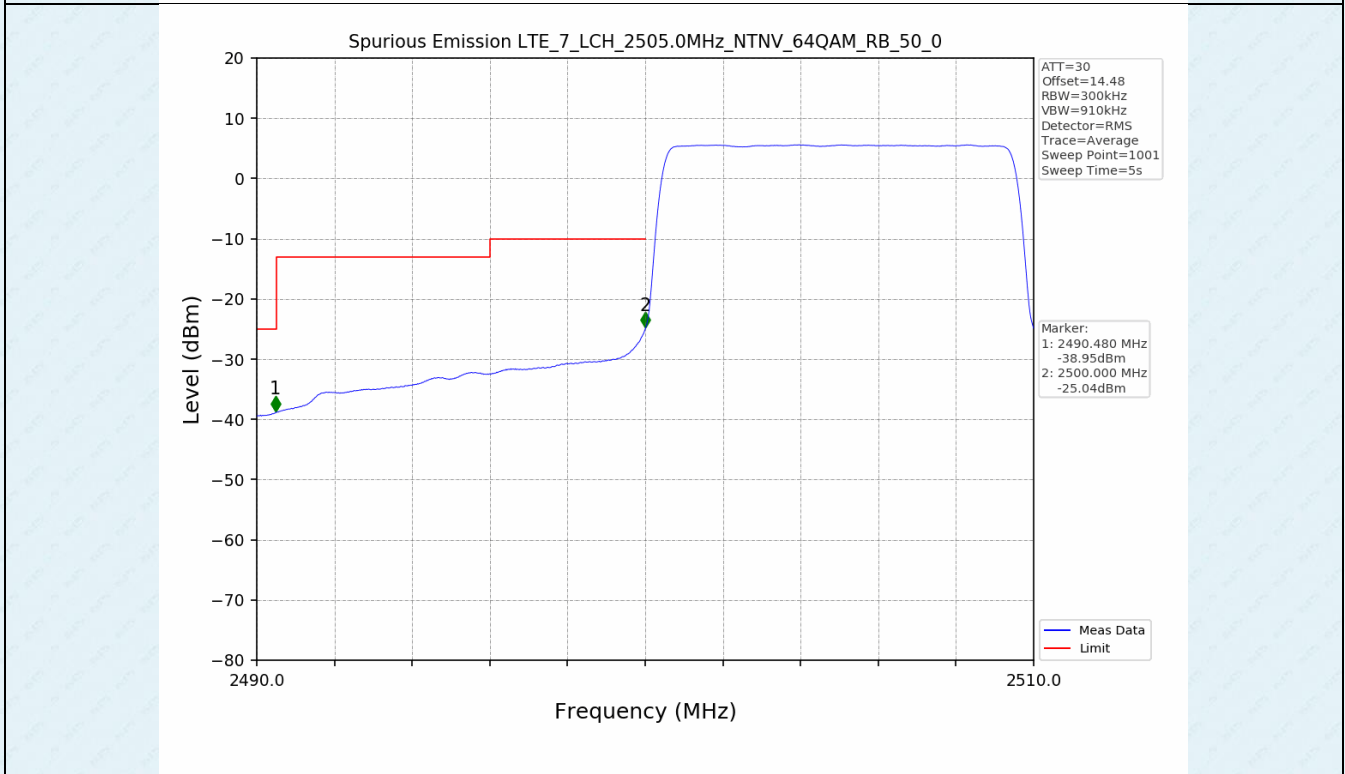

Test Band: 7 _ 20MHz Bandwidth							
Test Mode	RB Allocation		Test result (dB)			Limit (dB)	Verdict
	Size	Offset	LCH	MCH	HCH		
QPSK	100	0	7.01	7.14	7.60	13	PASS
16QAM	100	0	7.46	7.54	7.58	13	PASS
64QAM	100	0	7.46	7.54	7.59	13	PASS

4.2 Test Graph

5. Spurious Emission

5.1 Test Graph

5.1 Test Graph

5.1 Test Graph

5.1 Test Graph

-----End-----