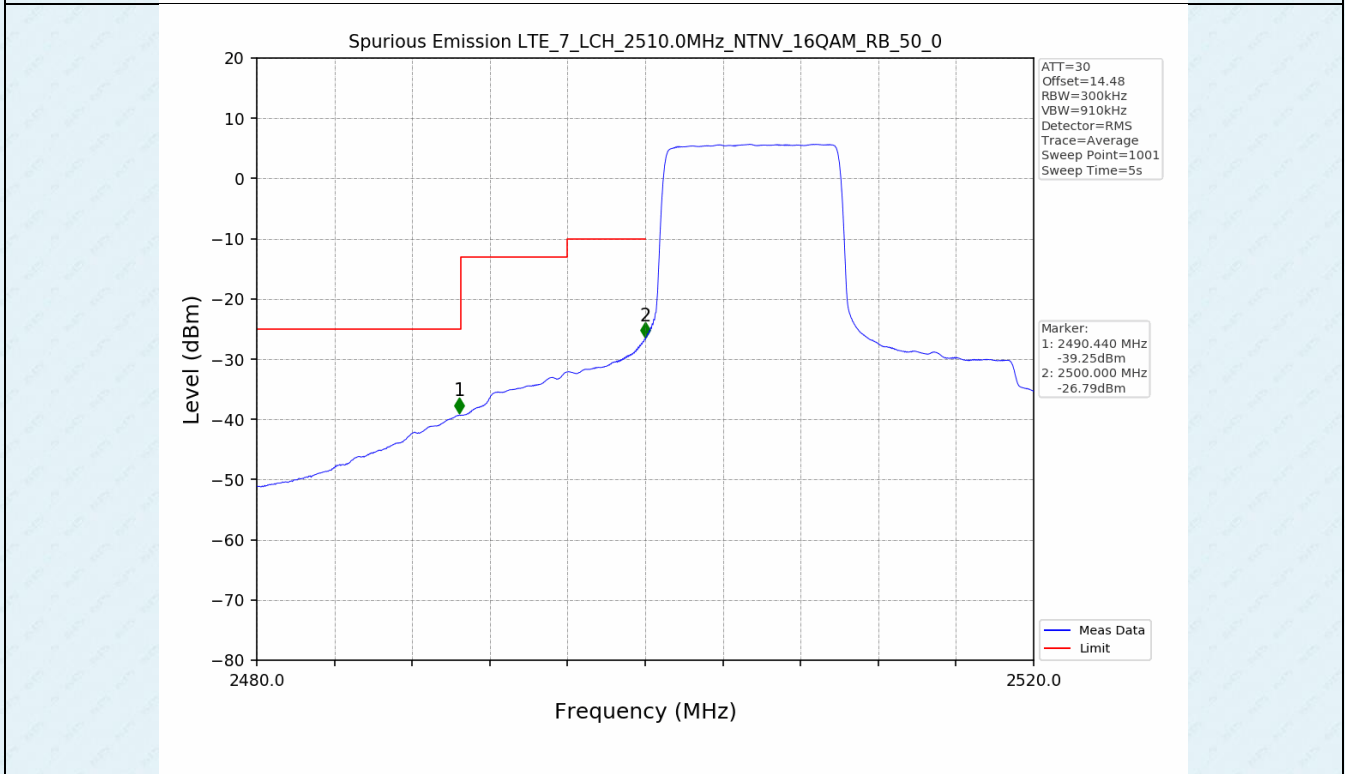

Test Band: 7 _ 20MHz Bandwidth							
Test Mode	RB Allocation		Test result (dB)			Limit (dB)	Verdict
	Size	Offset	LCH	MCH	HCH		
QPSK	100	0	7.01	7.14	7.60	13	PASS
16QAM	100	0	7.46	7.54	7.58	13	PASS
64QAM	100	0	7.46	7.54	7.59	13	PASS

4.2 Test Graph

5. Spurious Emission

5.1 Test Graph

5.1 Test Graph

5.1 Test Graph

5.1 Test Graph

-----End-----