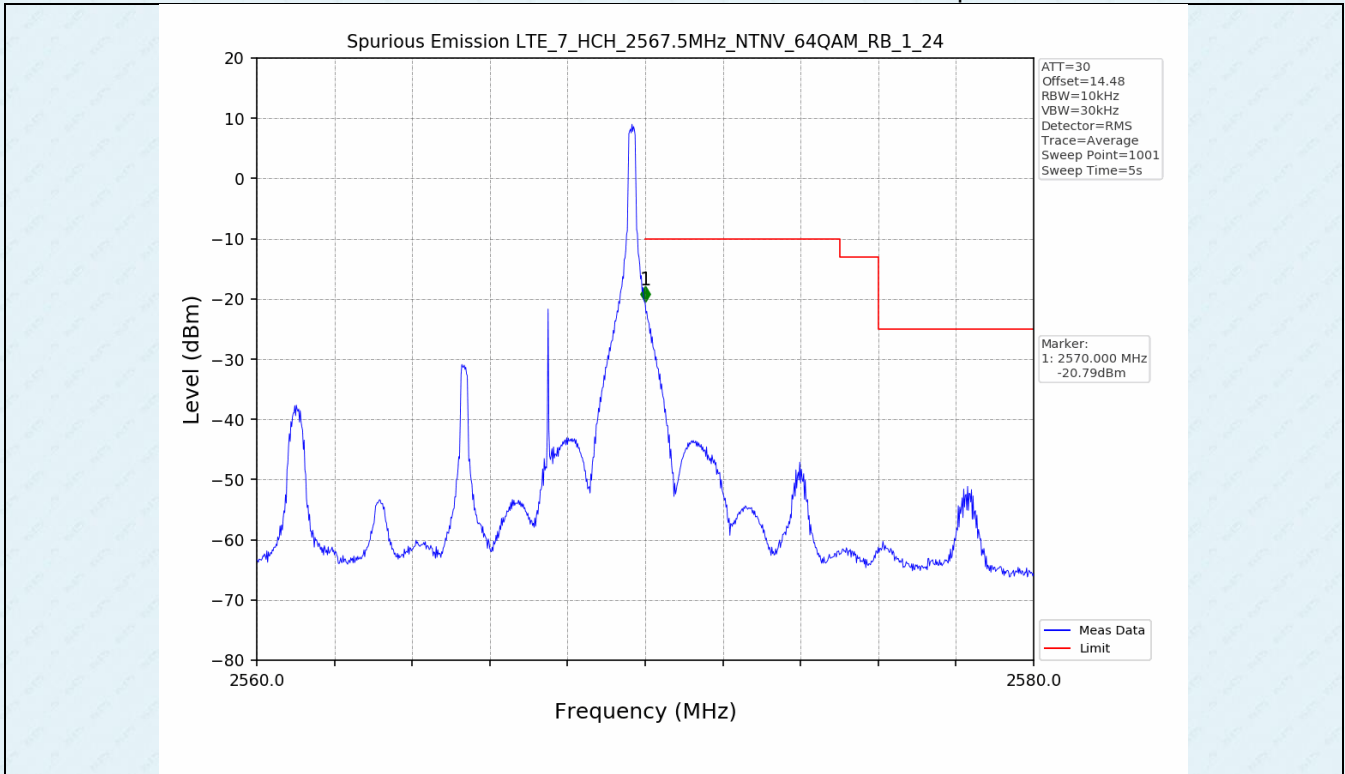

Test Band: 7 _ 20MHz Bandwidth							
Test Mode	RB Allocation		Test result (dB)			Limit (dB)	Verdict
	Size	Offset	LCH	MCH	HCH		
QPSK	100	0	7.01	7.14	7.60	13	PASS
16QAM	100	0	7.46	7.54	7.58	13	PASS
64QAM	100	0	7.46	7.54	7.59	13	PASS

4.2 Test Graph

5. Spurious Emission

5.1 Test Graph

5.1 Test Graph

5.1 Test Graph

5.1 Test Graph

-----End-----