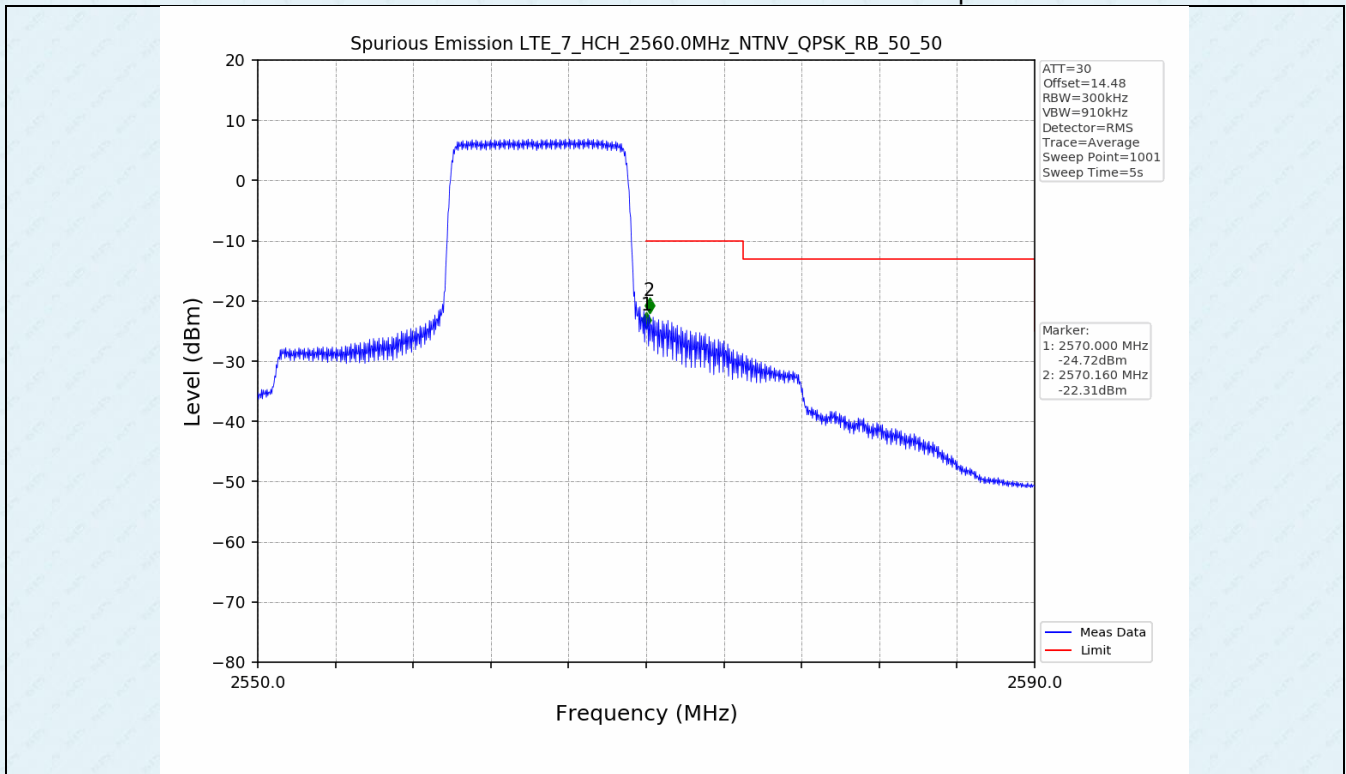

Test Band: 7 _ 20MHz Bandwidth							
Test Mode	RB Allocation		Test result (dB)			Limit (dB)	Verdict
	Size	Offset	LCH	MCH	HCH		
QPSK	100	0	7.01	7.14	7.60	13	PASS
16QAM	100	0	7.46	7.54	7.58	13	PASS
64QAM	100	0	7.46	7.54	7.59	13	PASS

4.2 Test Graph

5. Spurious Emission

5.1 Test Graph

5.1 Test Graph

5.1 Test Graph

5.1 Test Graph

-----End-----