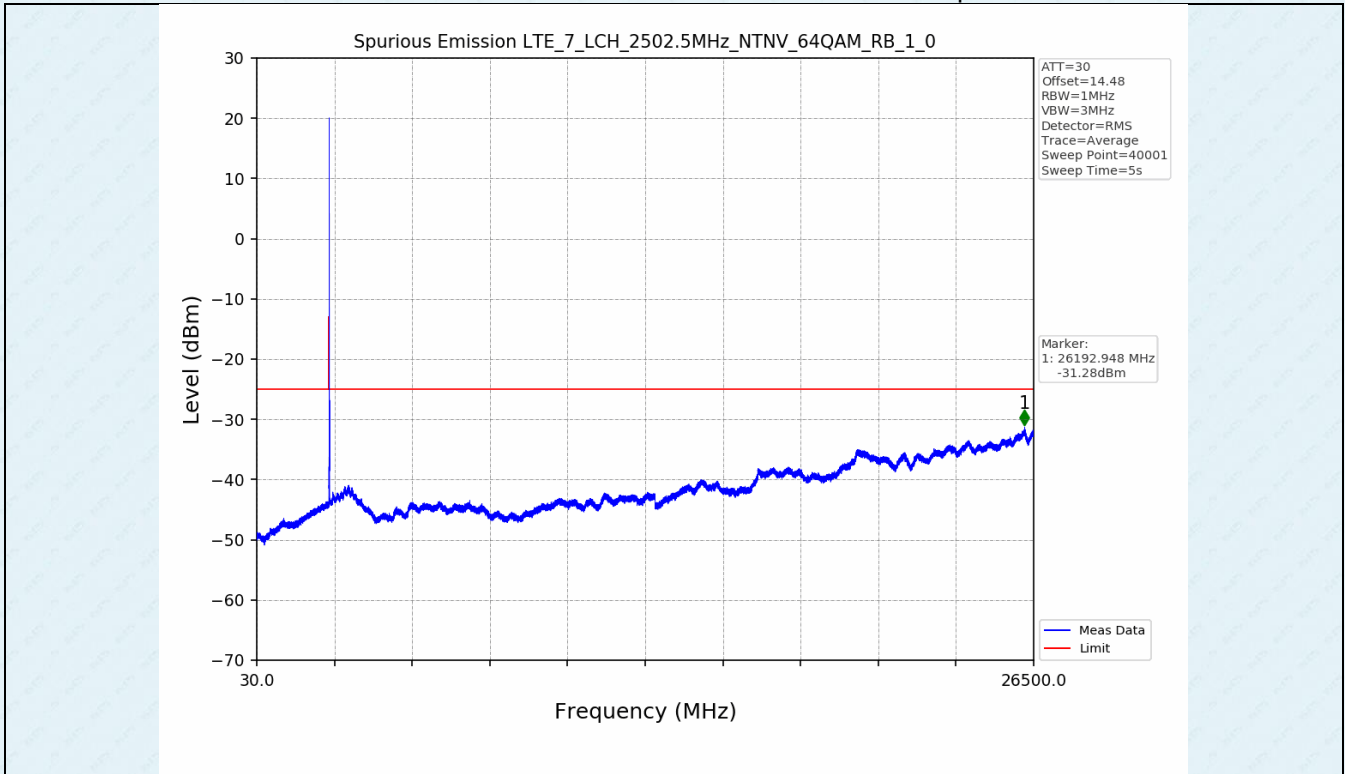

Test Band: 7 _ 20MHz Bandwidth							
Test Mode	RB Allocation		Test result (dB)			Limit (dB)	Verdict
	Size	Offset	LCH	MCH	HCH		
QPSK	100	0	7.01	7.14	7.60	13	PASS
16QAM	100	0	7.46	7.54	7.58	13	PASS
64QAM	100	0	7.46	7.54	7.59	13	PASS

4.2 Test Graph

5. Spurious Emission

5.1 Test Graph

5.1 Test Graph

5.1 Test Graph

5.1 Test Graph

-----End-----