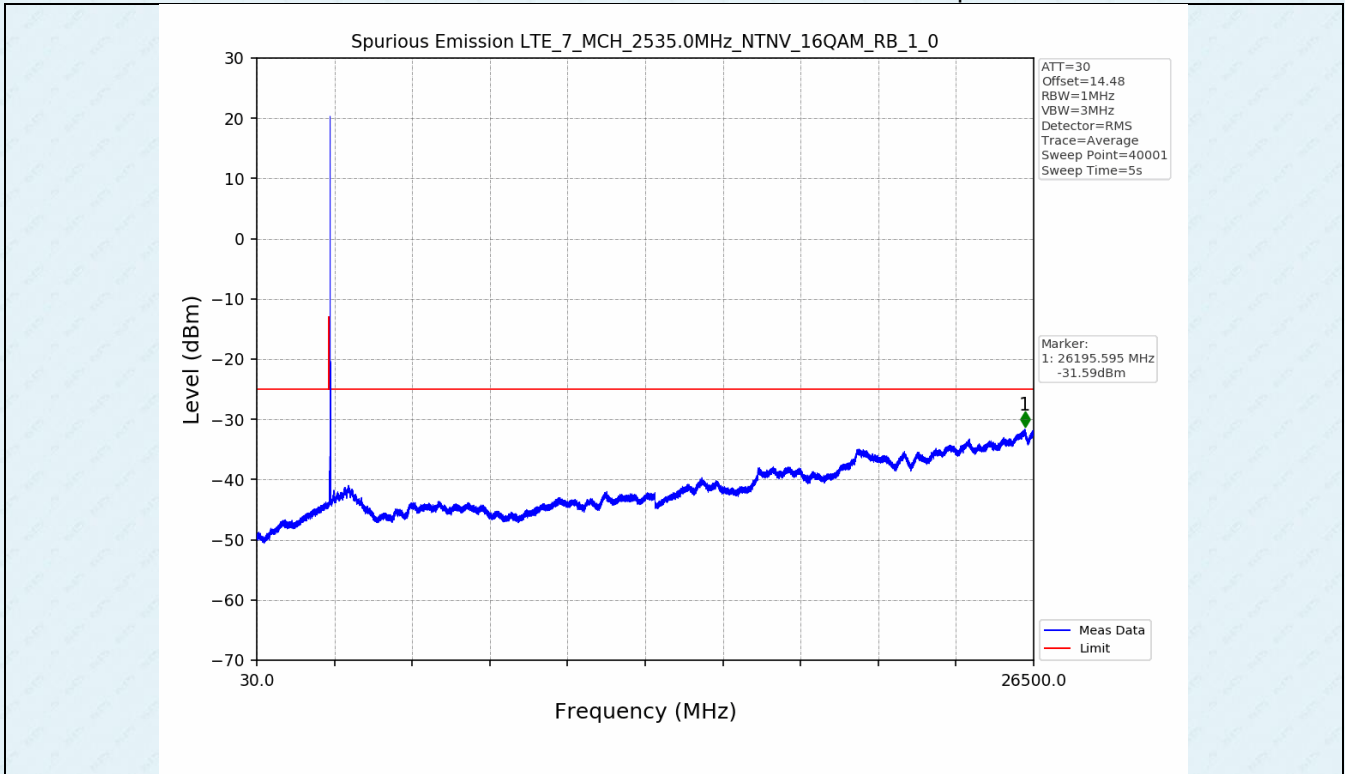

Test Band: 7 _ 20MHz Bandwidth							
Test Mode	RB Allocation		Test result (dB)			Limit (dB)	Verdict
	Size	Offset	LCH	MCH	HCH		
QPSK	100	0	7.01	7.14	7.60	13	PASS
16QAM	100	0	7.46	7.54	7.58	13	PASS
64QAM	100	0	7.46	7.54	7.59	13	PASS

4.2 Test Graph

5. Spurious Emission

5.1 Test Graph

5.1 Test Graph

5.1 Test Graph

5.1 Test Graph

-----End-----