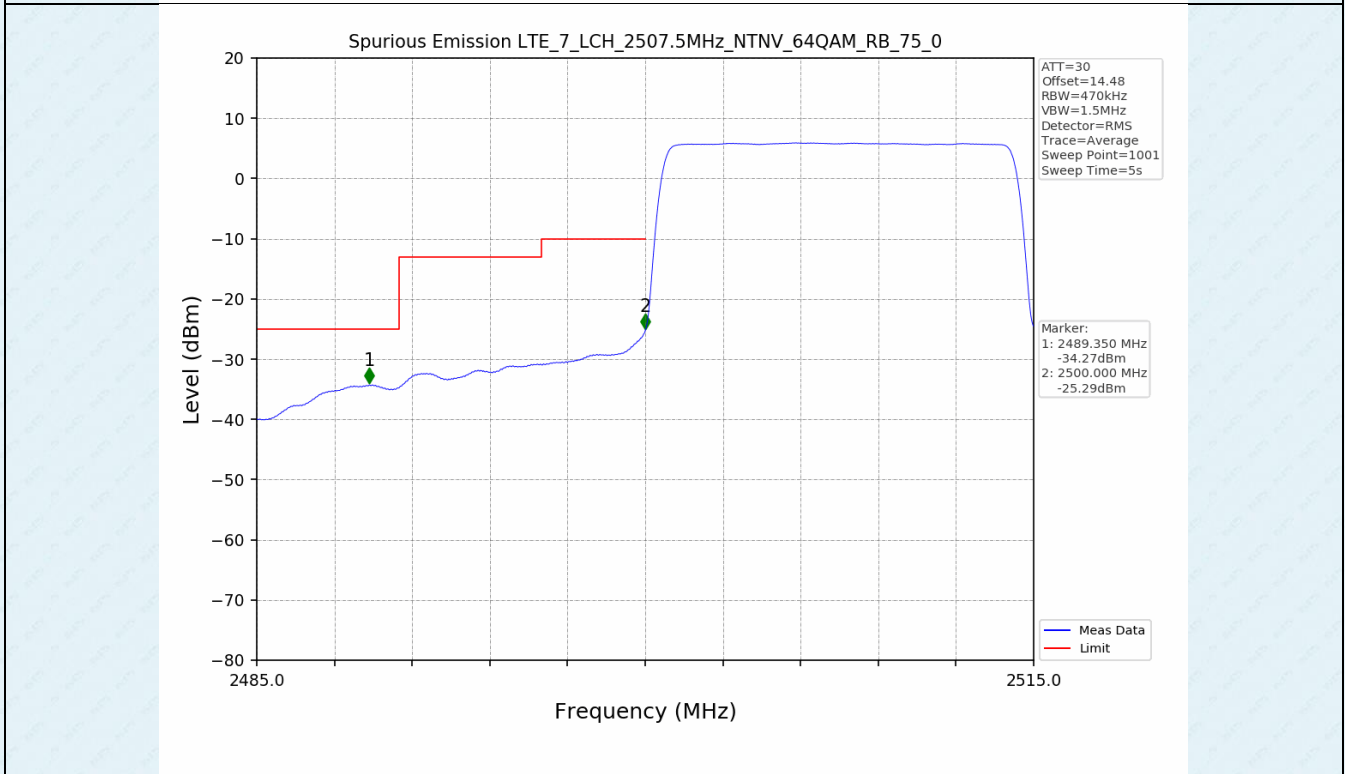

Test Band: 7 _ 20MHz Bandwidth							
Test Mode	RB Allocation		Test result (dB)			Limit (dB)	Verdict
	Size	Offset	LCH	MCH	HCH		
QPSK	100	0	7.01	7.14	7.60	13	PASS
16QAM	100	0	7.46	7.54	7.58	13	PASS
64QAM	100	0	7.46	7.54	7.59	13	PASS

4.2 Test Graph

5. Spurious Emission

5.1 Test Graph

5.1 Test Graph

5.1 Test Graph

5.1 Test Graph

-----End-----