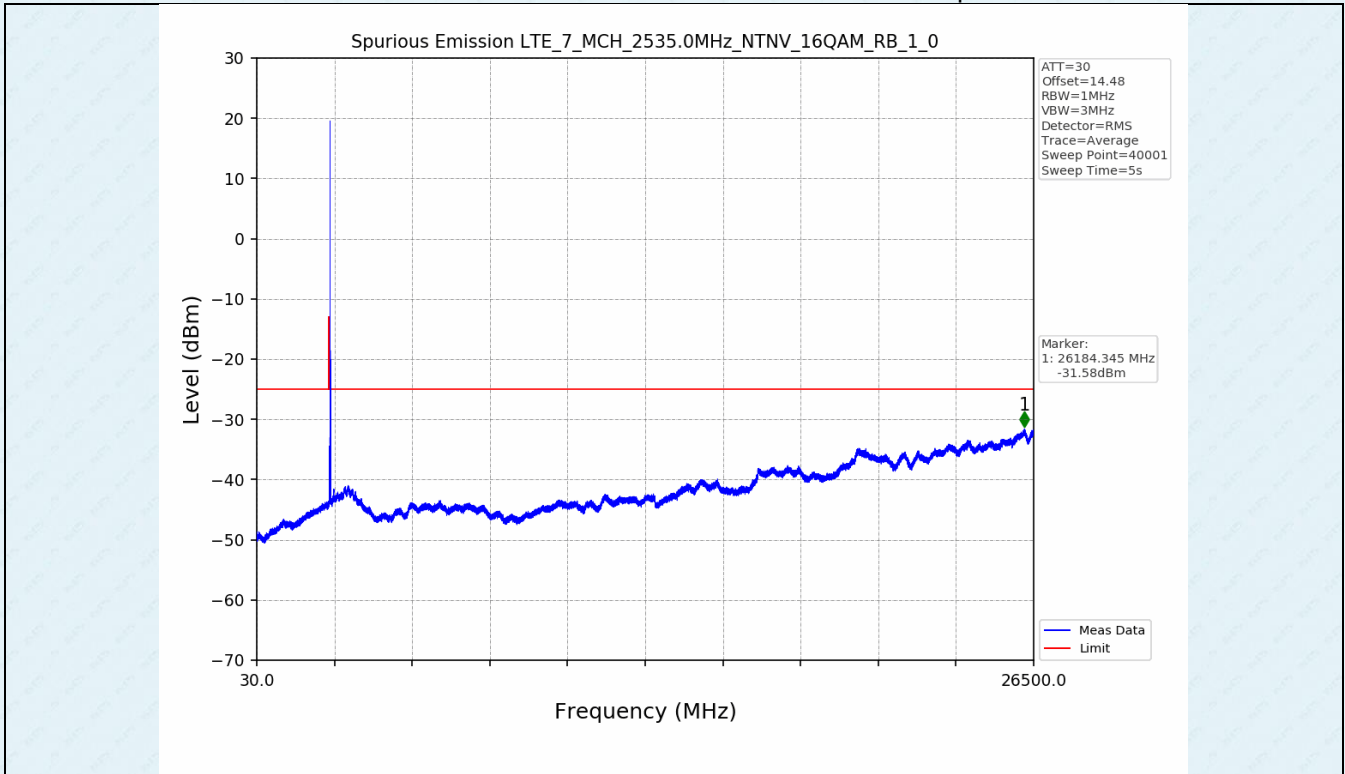

Test Band: 7 _ 20MHz Bandwidth							
Test Mode	RB Allocation		Test result (dB)			Limit (dB)	Verdict
	Size	Offset	LCH	MCH	HCH		
QPSK	100	0	7.01	7.14	7.60	13	PASS
16QAM	100	0	7.46	7.54	7.58	13	PASS
64QAM	100	0	7.46	7.54	7.59	13	PASS

4.2 Test Graph

5. Spurious Emission

5.1 Test Graph

5.1 Test Graph

5.1 Test Graph

5.1 Test Graph

-----End-----