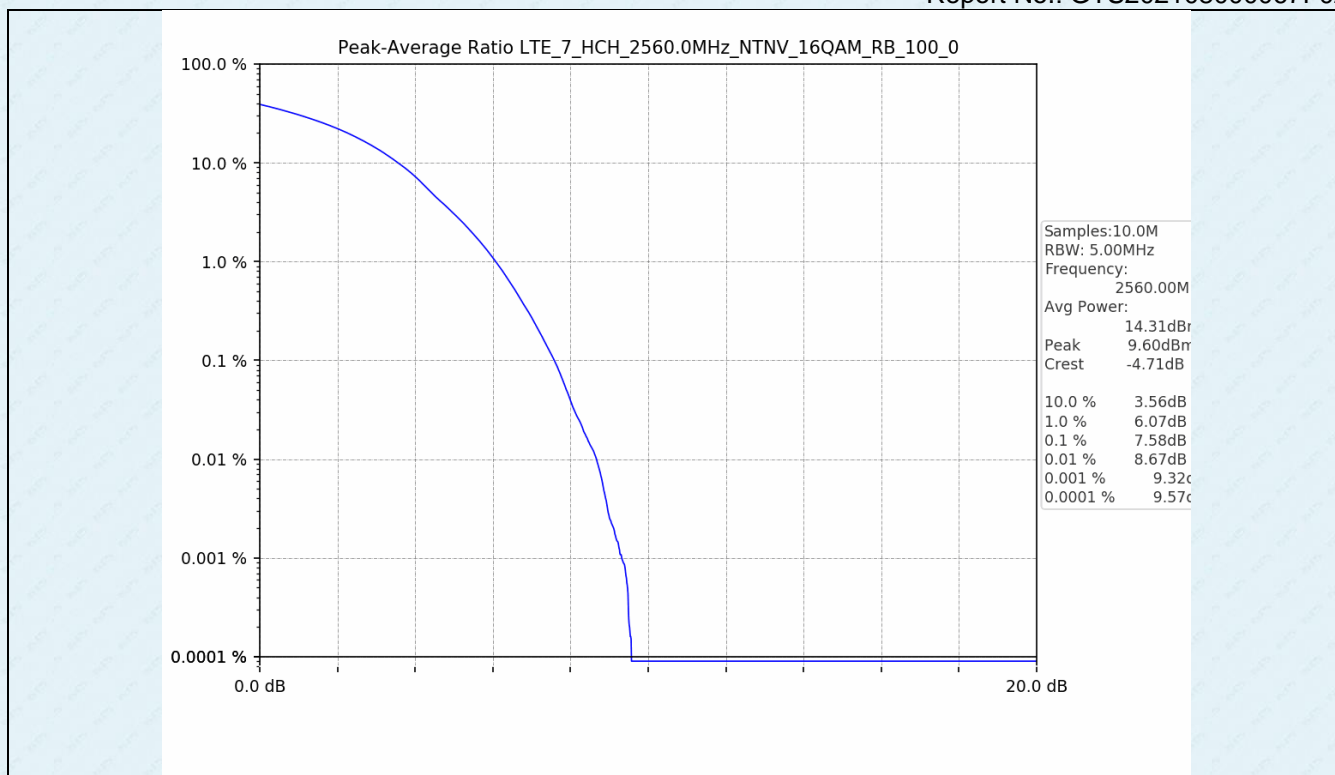

Test Band: 7 _ 20MHz Bandwidth							
Test Mode	RB Allocation		Test result (dB)			Limit (dB)	Verdict
	Size	Offset	LCH	MCH	HCH		
QPSK	100	0	7.01	7.14	7.60	13	PASS
16QAM	100	0	7.46	7.54	7.58	13	PASS
64QAM	100	0	7.46	7.54	7.59	13	PASS

4.2 Test Graph

5. Spurious Emission

5.1 Test Graph

5.1 Test Graph

5.1 Test Graph

5.1 Test Graph

-----End-----