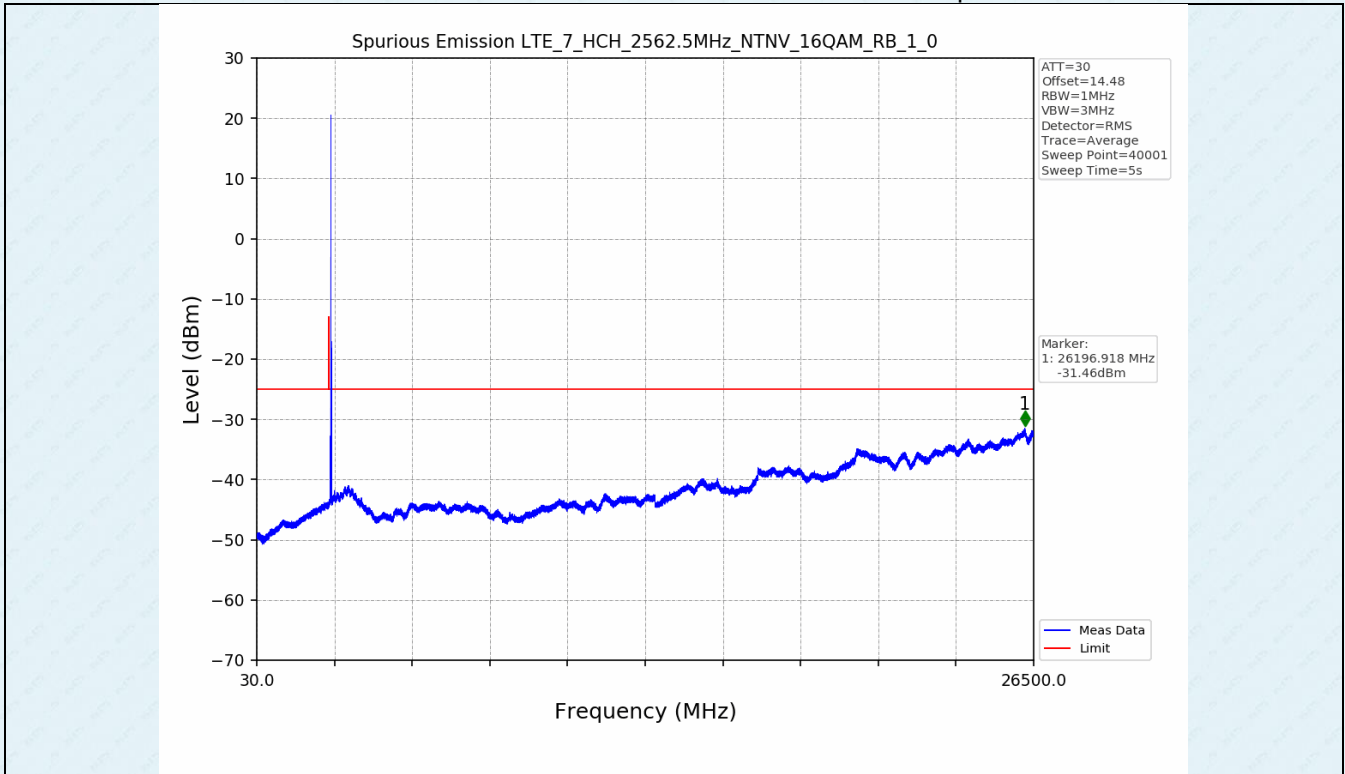

Test Band: 7 _ 20MHz Bandwidth							
Test Mode	RB Allocation		Test result (dB)			Limit (dB)	Verdict
	Size	Offset	LCH	MCH	HCH		
QPSK	100	0	7.01	7.14	7.60	13	PASS
16QAM	100	0	7.46	7.54	7.58	13	PASS
64QAM	100	0	7.46	7.54	7.59	13	PASS

4.2 Test Graph

5. Spurious Emission

5.1 Test Graph

5.1 Test Graph

5.1 Test Graph

5.1 Test Graph

-----End-----