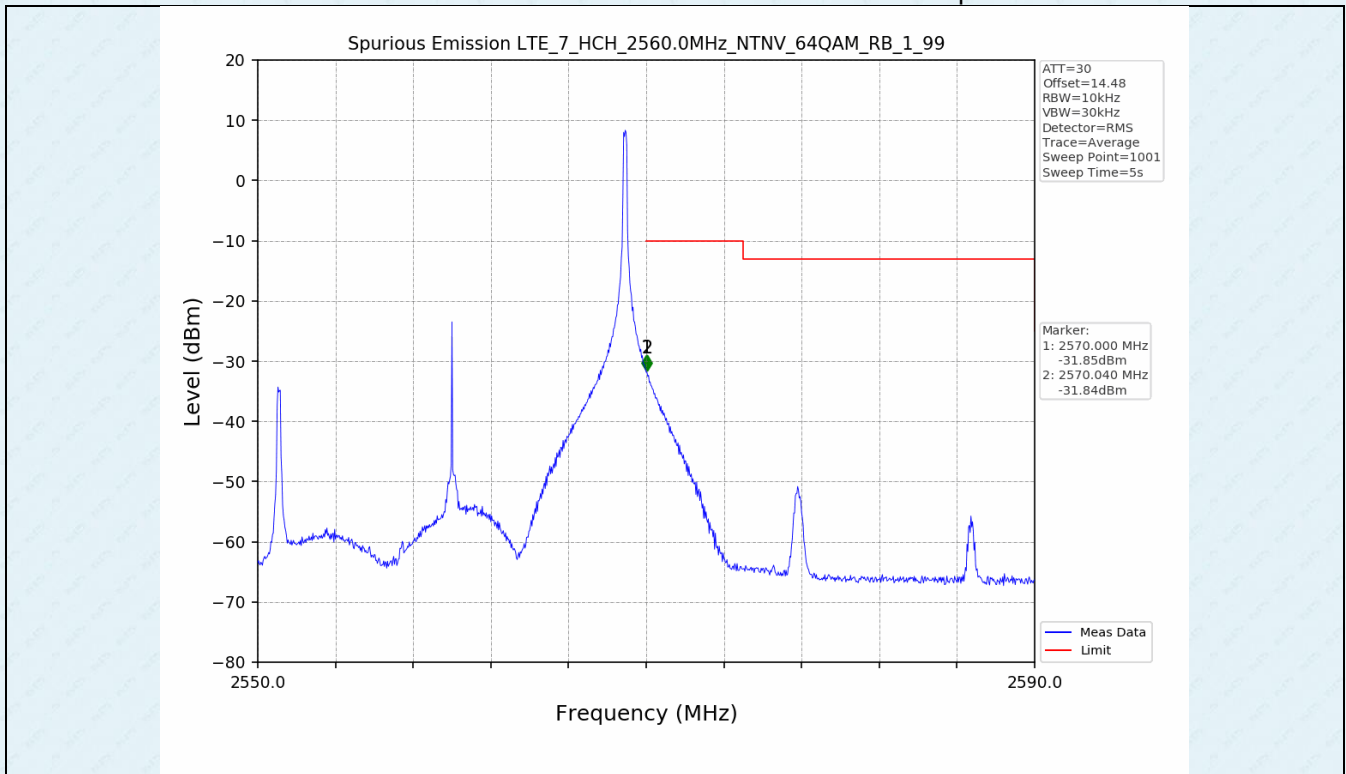

Test Band: 7 _ 20MHz Bandwidth							
Test Mode	RB Allocation		Test result (dB)			Limit (dB)	Verdict
	Size	Offset	LCH	MCH	HCH		
QPSK	100	0	7.01	7.14	7.60	13	PASS
16QAM	100	0	7.46	7.54	7.58	13	PASS
64QAM	100	0	7.46	7.54	7.59	13	PASS

4.2 Test Graph

5. Spurious Emission

5.1 Test Graph

5.1 Test Graph

5.1 Test Graph

5.1 Test Graph

-----End-----