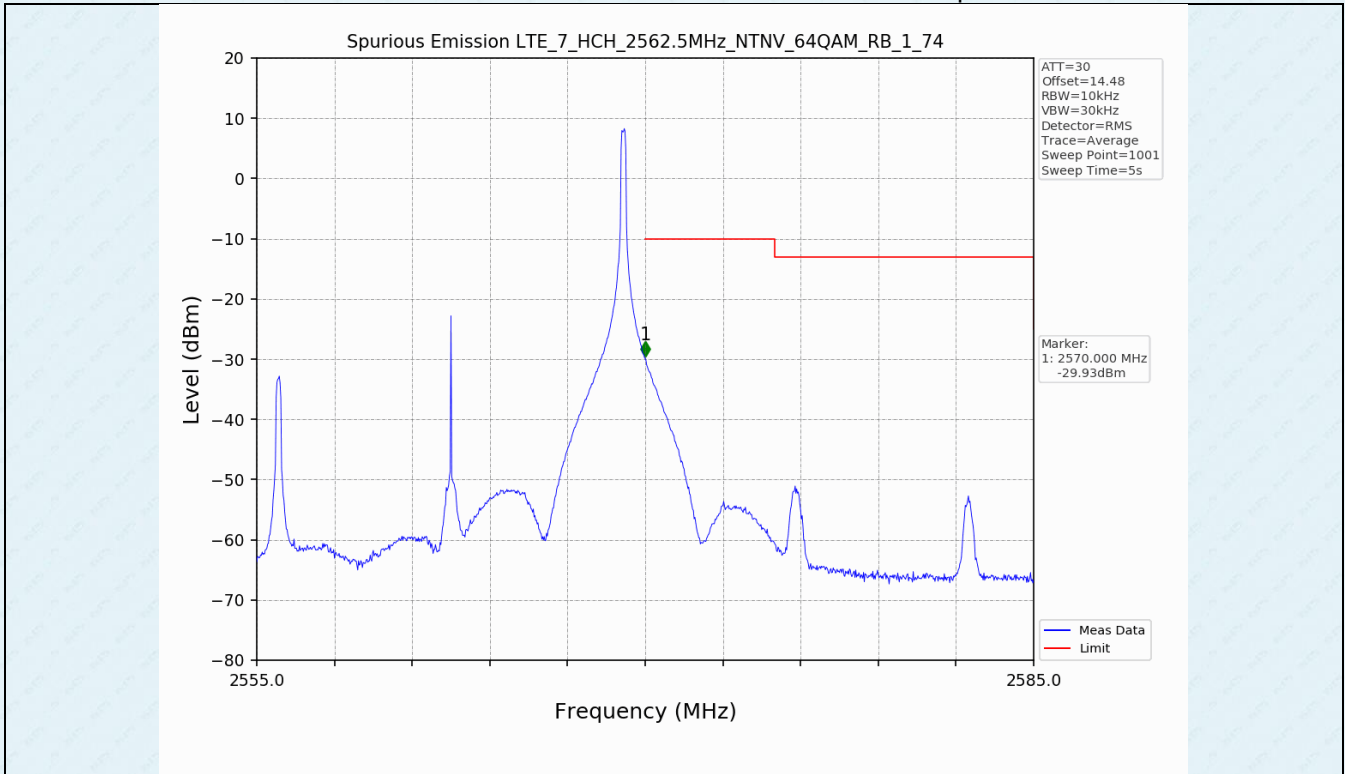

Test Band: 7 _ 20MHz Bandwidth							
Test Mode	RB Allocation		Test result (dB)			Limit (dB)	Verdict
	Size	Offset	LCH	MCH	HCH		
QPSK	100	0	7.01	7.14	7.60	13	PASS
16QAM	100	0	7.46	7.54	7.58	13	PASS
64QAM	100	0	7.46	7.54	7.59	13	PASS

4.2 Test Graph

5. Spurious Emission

5.1 Test Graph

5.1 Test Graph

5.1 Test Graph

5.1 Test Graph

-----End-----