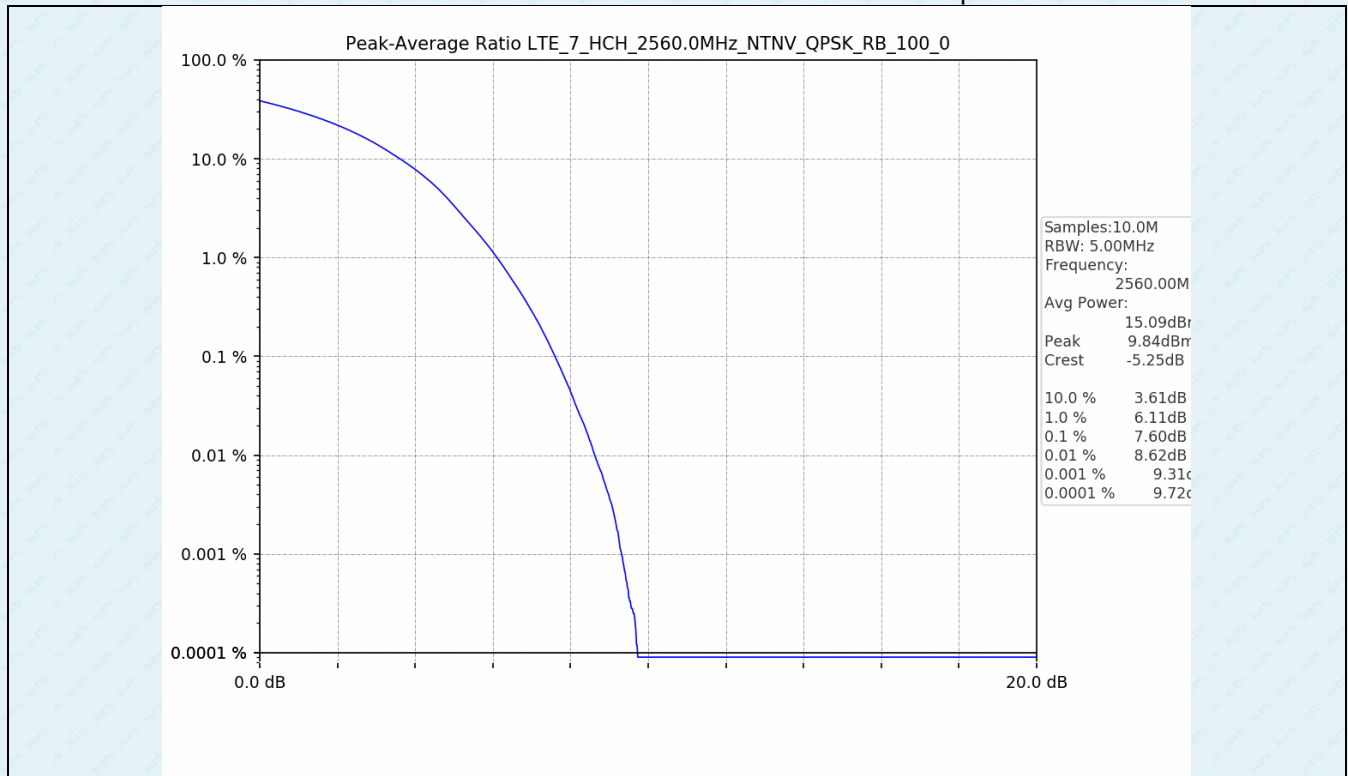

Test Band: 7 _ 20MHz Bandwidth							
Test Mode	RB Allocation		Test result (dB)			Limit (dB)	Verdict
	Size	Offset	LCH	MCH	HCH		
QPSK	100	0	7.01	7.14	7.60	13	PASS
16QAM	100	0	7.46	7.54	7.58	13	PASS
64QAM	100	0	7.46	7.54	7.59	13	PASS

4.2 Test Graph

5. Spurious Emission

5.1 Test Graph

5.1 Test Graph

5.1 Test Graph

5.1 Test Graph

-----End-----