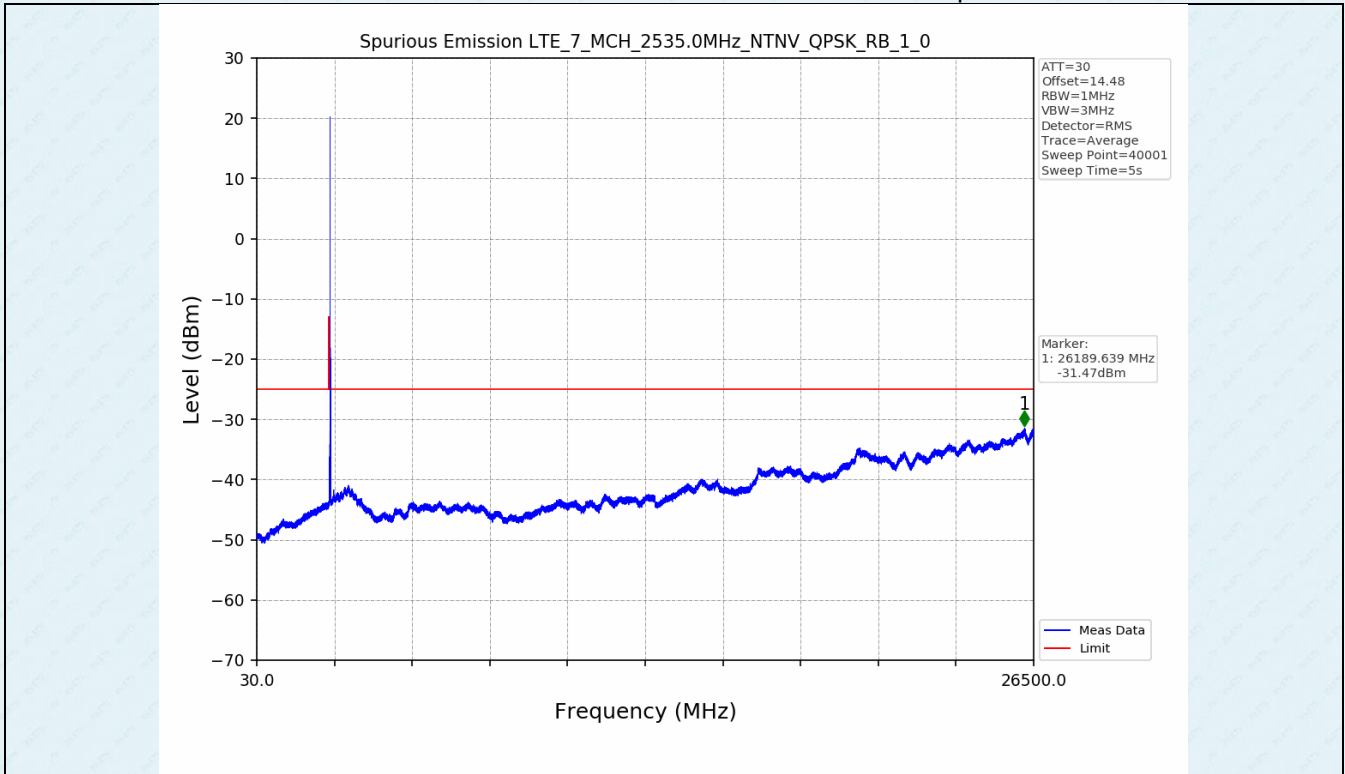

Test Band: 7 _ 20MHz Bandwidth							
Test Mode	RB Allocation		Test result (dB)			Limit (dB)	Verdict
	Size	Offset	LCH	MCH	HCH		
QPSK	100	0	7.01	7.14	7.60	13	PASS
16QAM	100	0	7.46	7.54	7.58	13	PASS
64QAM	100	0	7.46	7.54	7.59	13	PASS

4.2 Test Graph

5. Spurious Emission

5.1 Test Graph

5.1 Test Graph

5.1 Test Graph

5.1 Test Graph

-----End-----