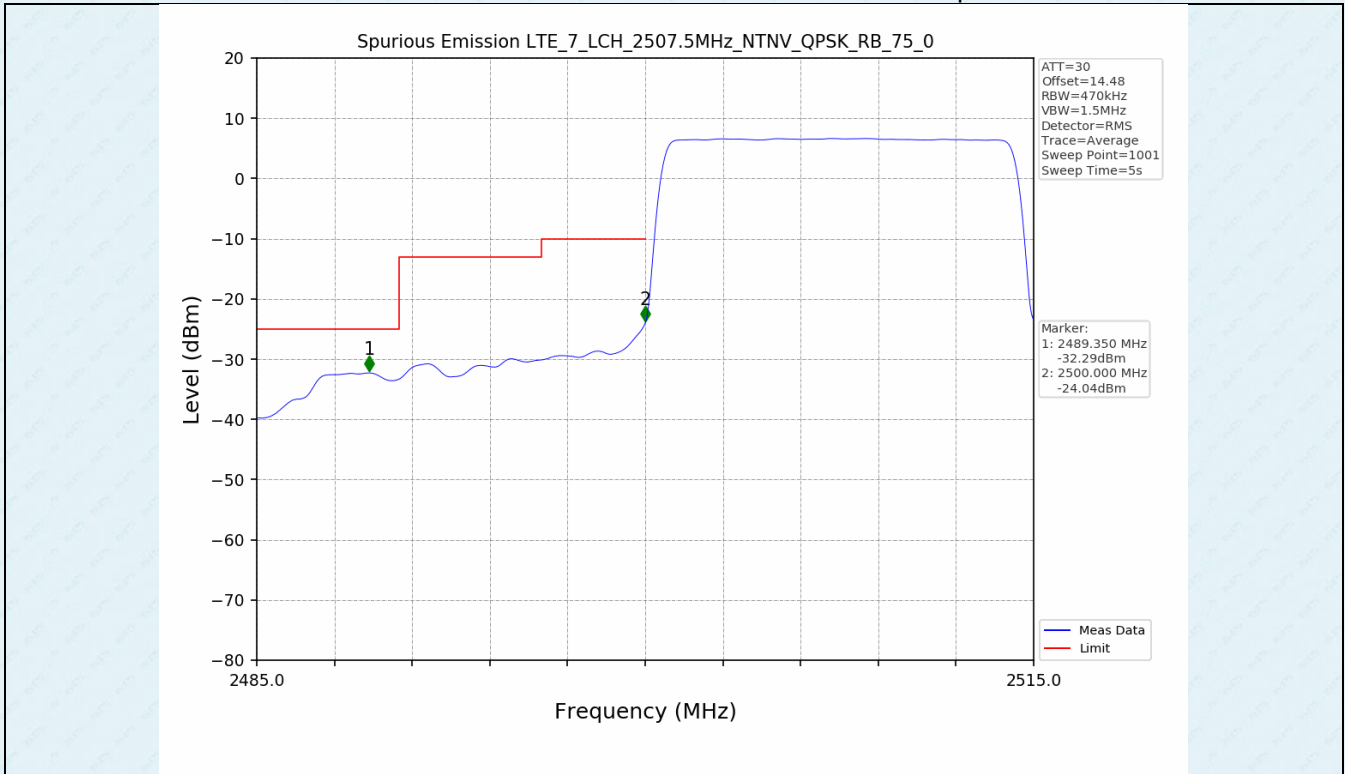

Test Band: 7 _ 20MHz Bandwidth							
Test Mode	RB Allocation		Test result (dB)			Limit (dB)	Verdict
	Size	Offset	LCH	MCH	HCH		
QPSK	100	0	7.01	7.14	7.60	13	PASS
16QAM	100	0	7.46	7.54	7.58	13	PASS
64QAM	100	0	7.46	7.54	7.59	13	PASS

4.2 Test Graph

5. Spurious Emission

5.1 Test Graph

5.1 Test Graph

5.1 Test Graph

5.1 Test Graph

-----End-----