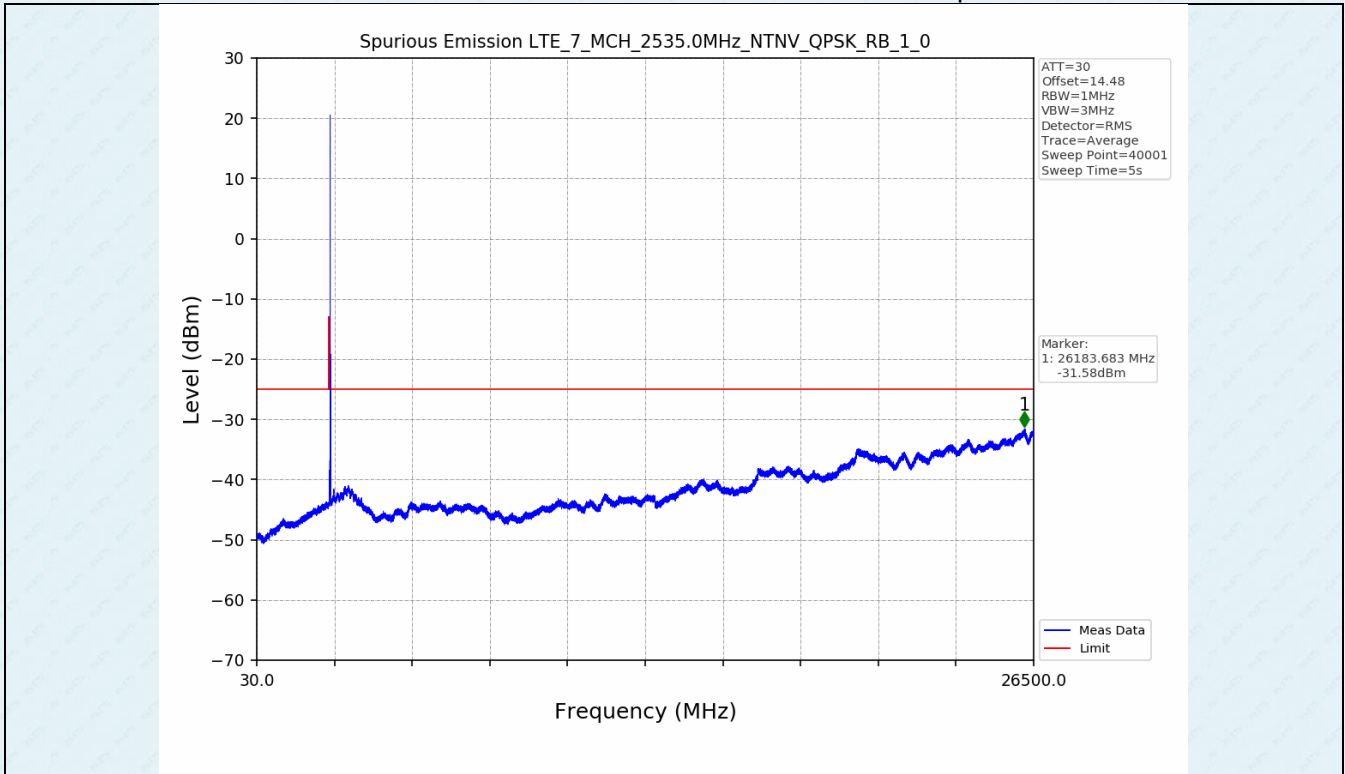

Test Band: 7 _ 20MHz Bandwidth							
Test Mode	RB Allocation		Test result (dB)			Limit (dB)	Verdict
	Size	Offset	LCH	MCH	HCH		
QPSK	100	0	7.01	7.14	7.60	13	PASS
16QAM	100	0	7.46	7.54	7.58	13	PASS
64QAM	100	0	7.46	7.54	7.59	13	PASS

4.2 Test Graph

5. Spurious Emission

5.1 Test Graph

5.1 Test Graph

5.1 Test Graph

5.1 Test Graph

-----End-----