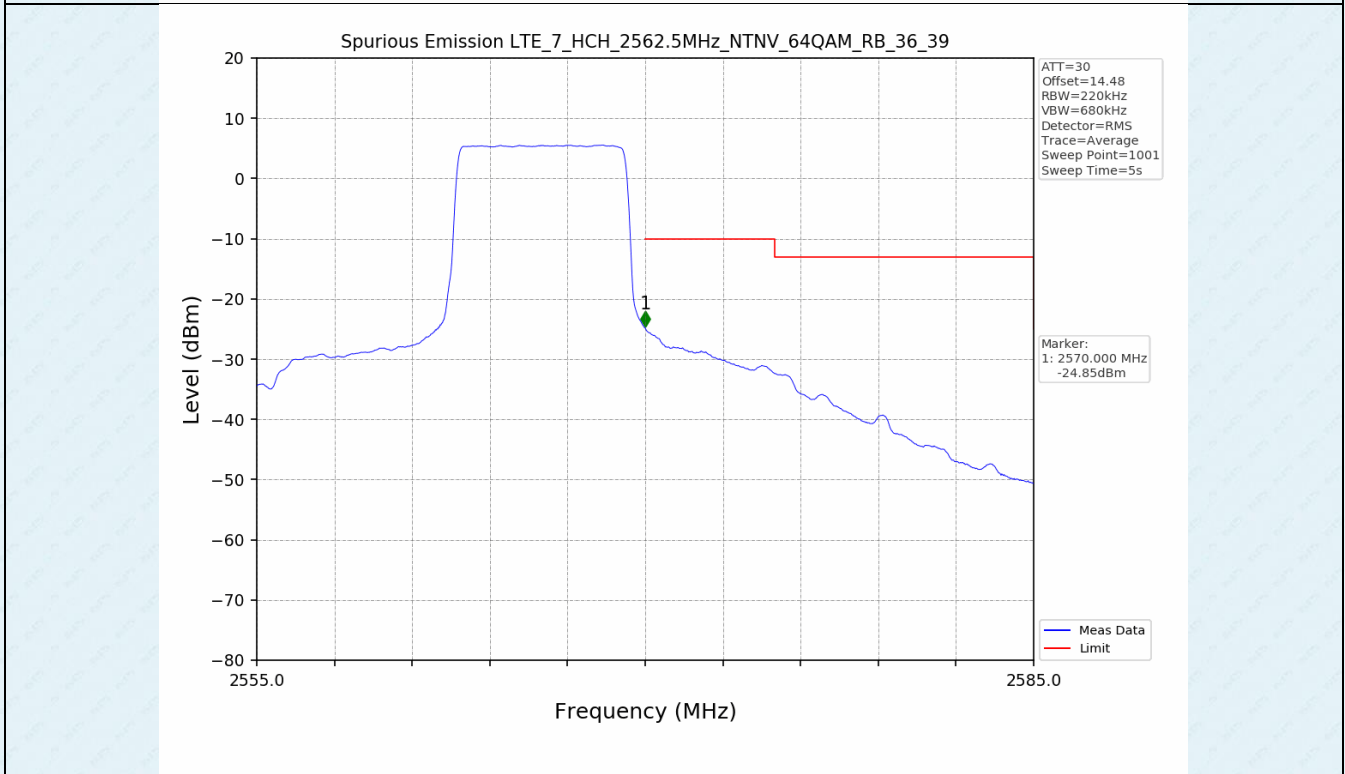

Test Band: 7 _ 20MHz Bandwidth							
Test Mode	RB Allocation		Test result (dB)			Limit (dB)	Verdict
	Size	Offset	LCH	MCH	HCH		
QPSK	100	0	7.01	7.14	7.60	13	PASS
16QAM	100	0	7.46	7.54	7.58	13	PASS
64QAM	100	0	7.46	7.54	7.59	13	PASS

4.2 Test Graph

5. Spurious Emission

5.1 Test Graph

5.1 Test Graph

5.1 Test Graph

5.1 Test Graph

-----End-----