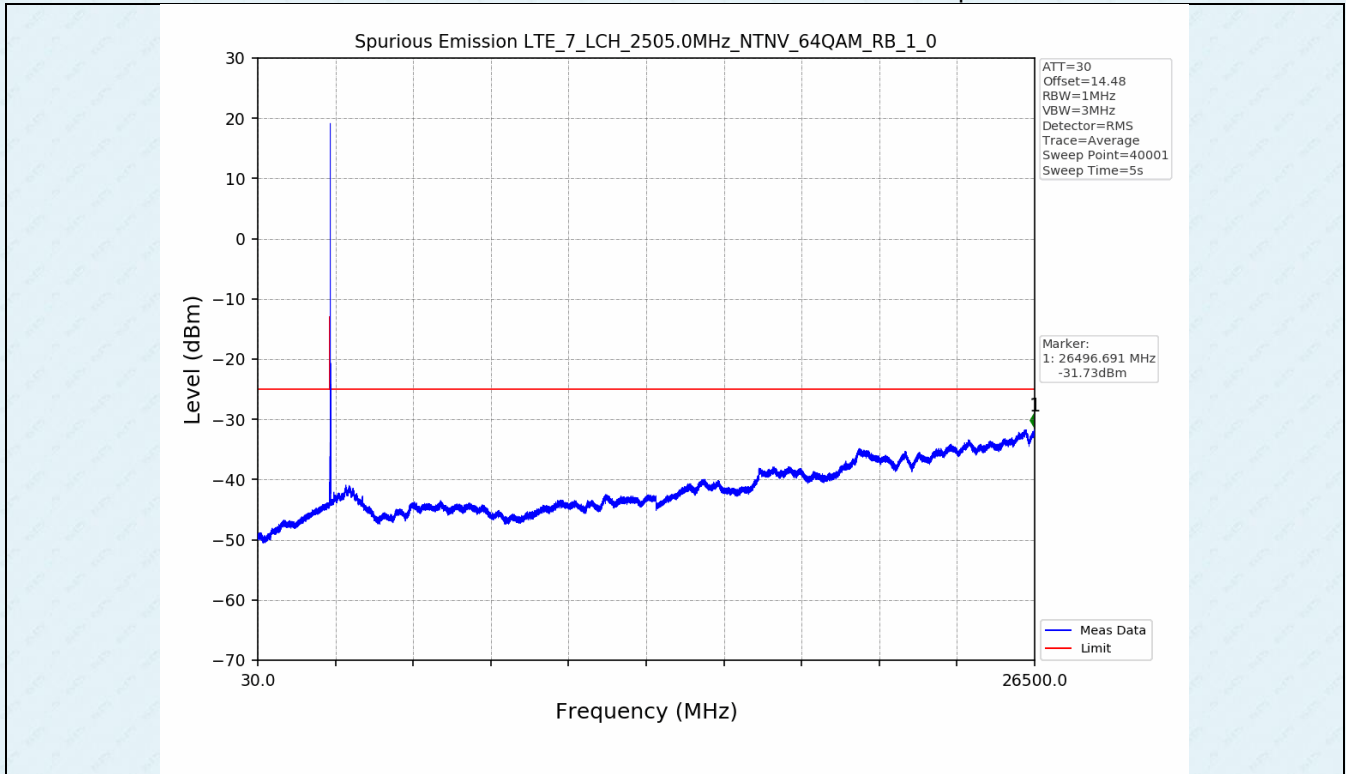

Test Band: 7 _ 20MHz Bandwidth							
Test Mode	RB Allocation		Test result (dB)			Limit (dB)	Verdict
	Size	Offset	LCH	MCH	HCH		
QPSK	100	0	7.01	7.14	7.60	13	PASS
16QAM	100	0	7.46	7.54	7.58	13	PASS
64QAM	100	0	7.46	7.54	7.59	13	PASS

4.2 Test Graph

5. Spurious Emission

5.1 Test Graph

5.1 Test Graph

5.1 Test Graph

5.1 Test Graph

-----End-----