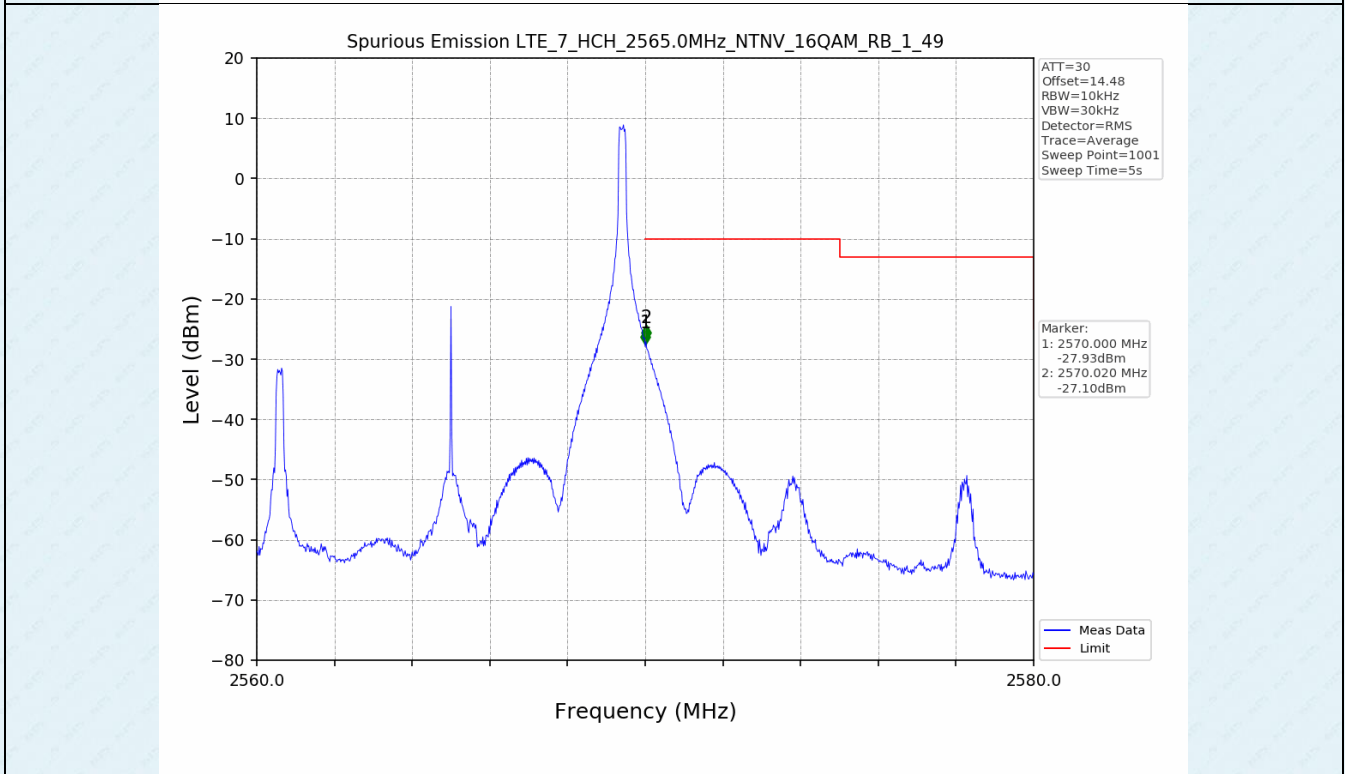

Test Band: 7 _ 20MHz Bandwidth							
Test Mode	RB Allocation		Test result (dB)			Limit (dB)	Verdict
	Size	Offset	LCH	MCH	HCH		
QPSK	100	0	7.01	7.14	7.60	13	PASS
16QAM	100	0	7.46	7.54	7.58	13	PASS
64QAM	100	0	7.46	7.54	7.59	13	PASS

4.2 Test Graph

5. Spurious Emission

5.1 Test Graph

5.1 Test Graph

5.1 Test Graph

5.1 Test Graph

-----End-----