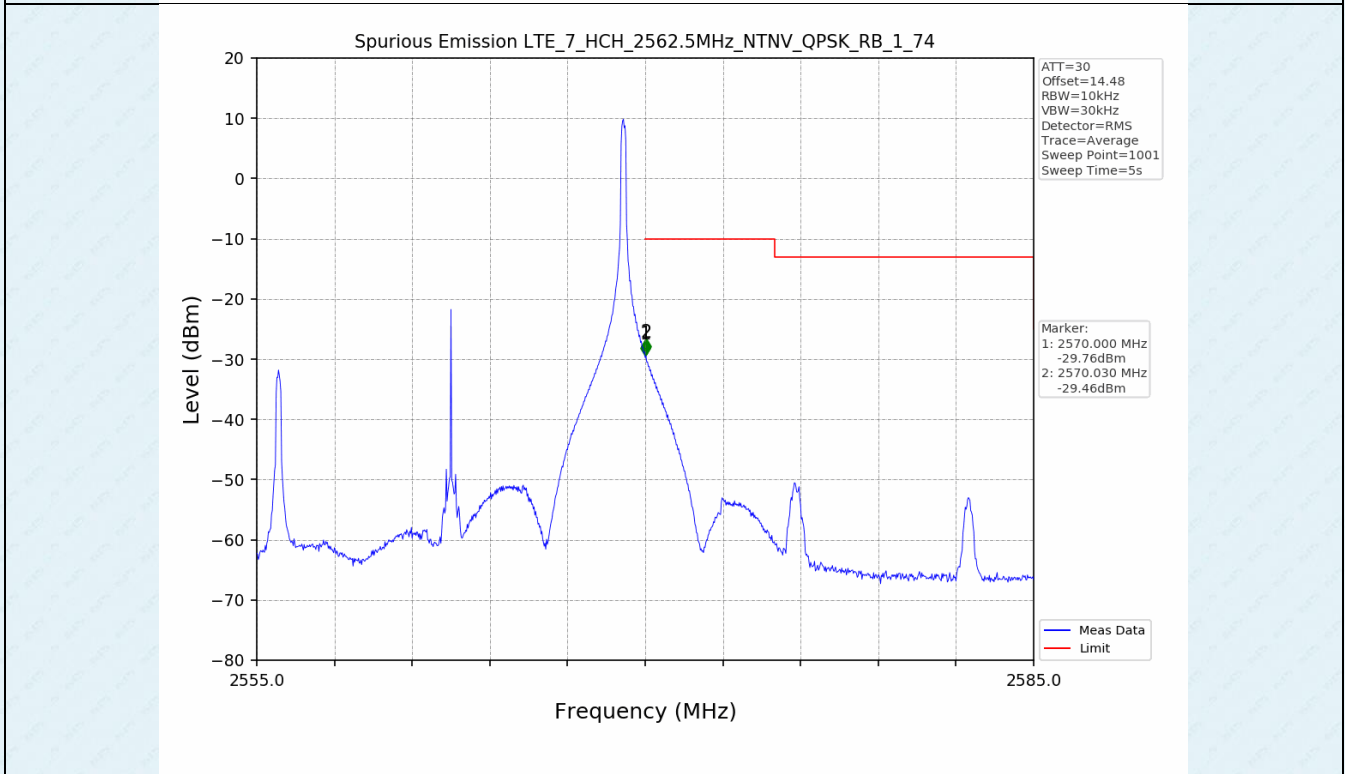

Test Band: 7 _ 20MHz Bandwidth							
Test Mode	RB Allocation		Test result (dB)			Limit (dB)	Verdict
	Size	Offset	LCH	MCH	HCH		
QPSK	100	0	7.01	7.14	7.60	13	PASS
16QAM	100	0	7.46	7.54	7.58	13	PASS
64QAM	100	0	7.46	7.54	7.59	13	PASS

4.2 Test Graph

5. Spurious Emission

5.1 Test Graph

5.1 Test Graph

5.1 Test Graph

5.1 Test Graph

-----End-----