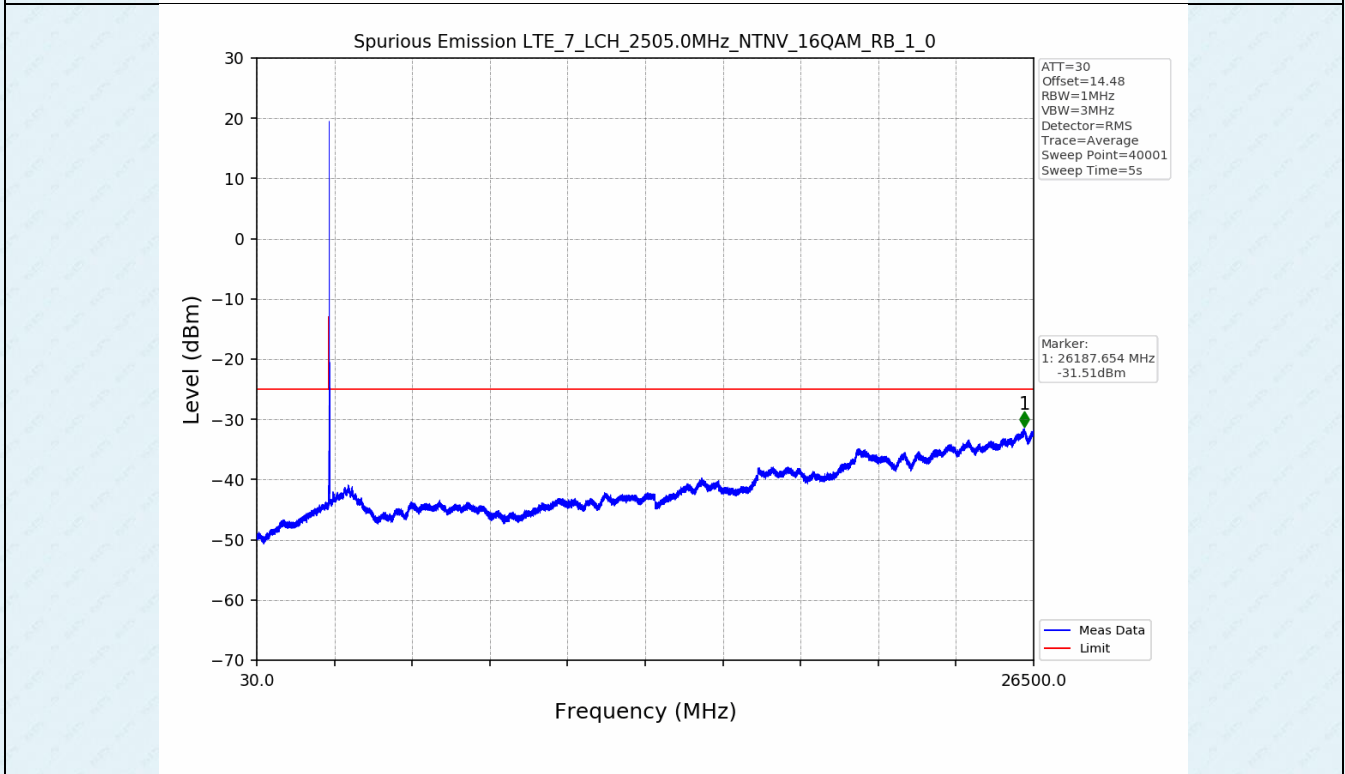

Test Band: 7 _ 20MHz Bandwidth							
Test Mode	RB Allocation		Test result (dB)			Limit (dB)	Verdict
	Size	Offset	LCH	MCH	HCH		
QPSK	100	0	7.01	7.14	7.60	13	PASS
16QAM	100	0	7.46	7.54	7.58	13	PASS
64QAM	100	0	7.46	7.54	7.59	13	PASS

4.2 Test Graph

5. Spurious Emission

5.1 Test Graph

5.1 Test Graph

5.1 Test Graph

5.1 Test Graph

-----End-----