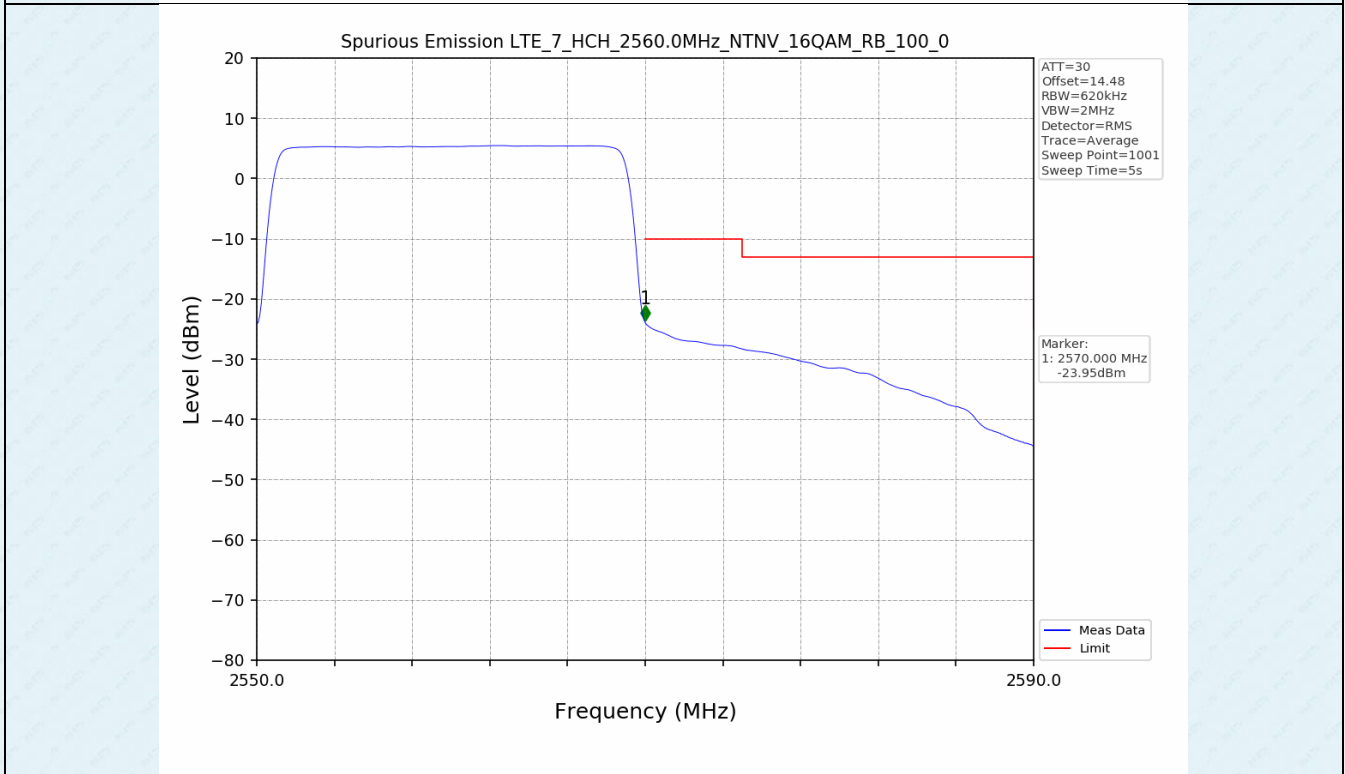

Test Band: 7 _ 20MHz Bandwidth							
Test Mode	RB Allocation		Test result (dB)			Limit (dB)	Verdict
	Size	Offset	LCH	MCH	HCH		
QPSK	100	0	7.01	7.14	7.60	13	PASS
16QAM	100	0	7.46	7.54	7.58	13	PASS
64QAM	100	0	7.46	7.54	7.59	13	PASS

4.2 Test Graph

5. Spurious Emission

5.1 Test Graph

5.1 Test Graph

5.1 Test Graph

5.1 Test Graph

-----End-----