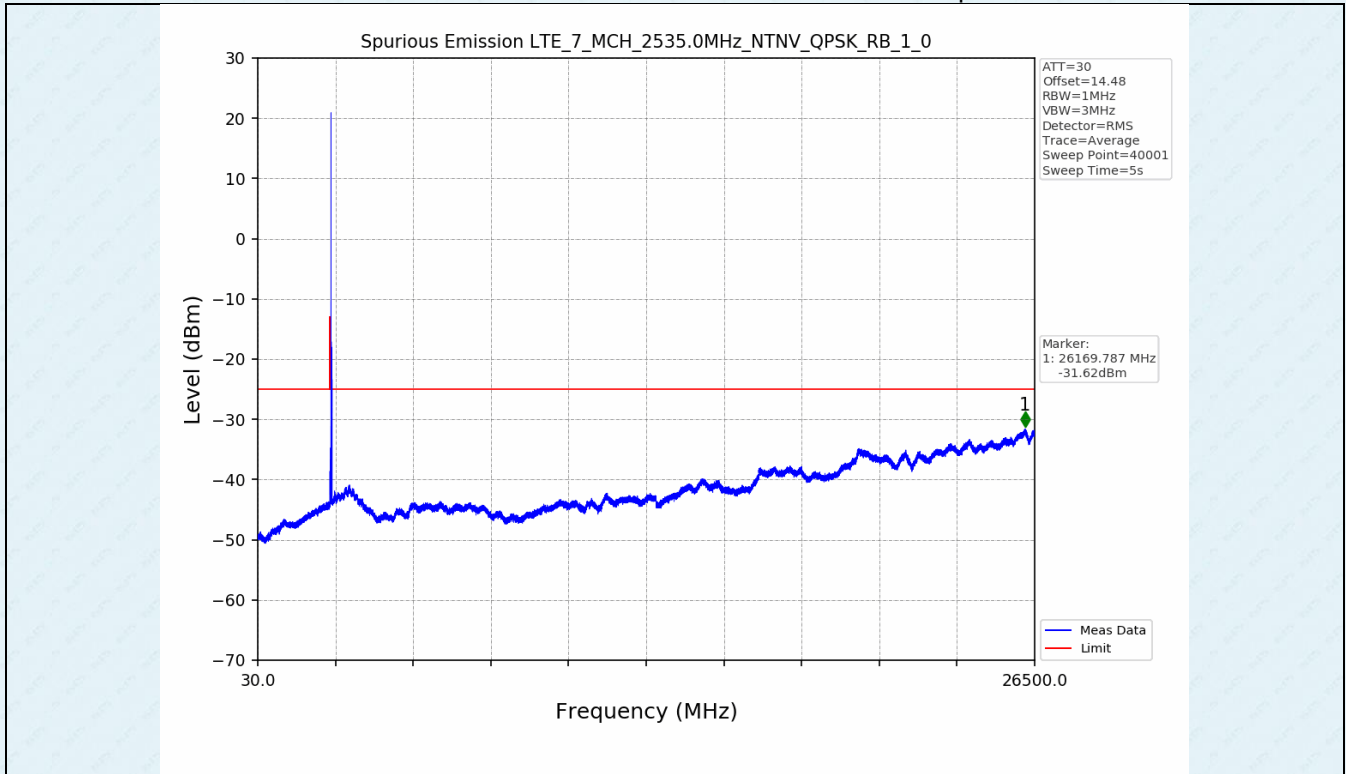

Test Band: 7 _ 20MHz Bandwidth							
Test Mode	RB Allocation		Test result (dB)			Limit (dB)	Verdict
	Size	Offset	LCH	MCH	HCH		
QPSK	100	0	7.01	7.14	7.60	13	PASS
16QAM	100	0	7.46	7.54	7.58	13	PASS
64QAM	100	0	7.46	7.54	7.59	13	PASS

4.2 Test Graph

5. Spurious Emission

5.1 Test Graph

5.1 Test Graph

5.1 Test Graph

5.1 Test Graph

-----End-----