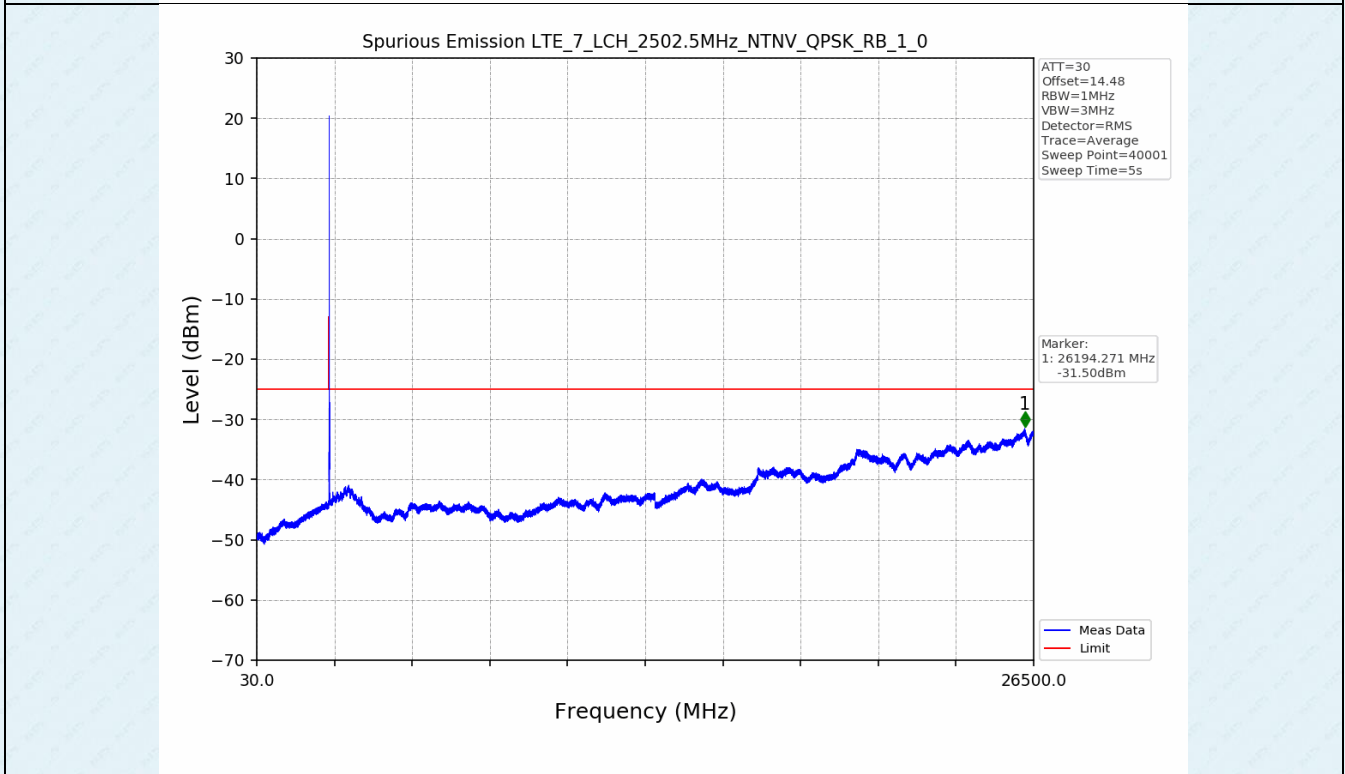

Test Band: 7 _ 20MHz Bandwidth							
Test Mode	RB Allocation		Test result (dB)			Limit (dB)	Verdict
	Size	Offset	LCH	MCH	HCH		
QPSK	100	0	7.01	7.14	7.60	13	PASS
16QAM	100	0	7.46	7.54	7.58	13	PASS
64QAM	100	0	7.46	7.54	7.59	13	PASS

4.2 Test Graph

5. Spurious Emission

5.1 Test Graph

5.1 Test Graph

5.1 Test Graph

5.1 Test Graph

-----End-----