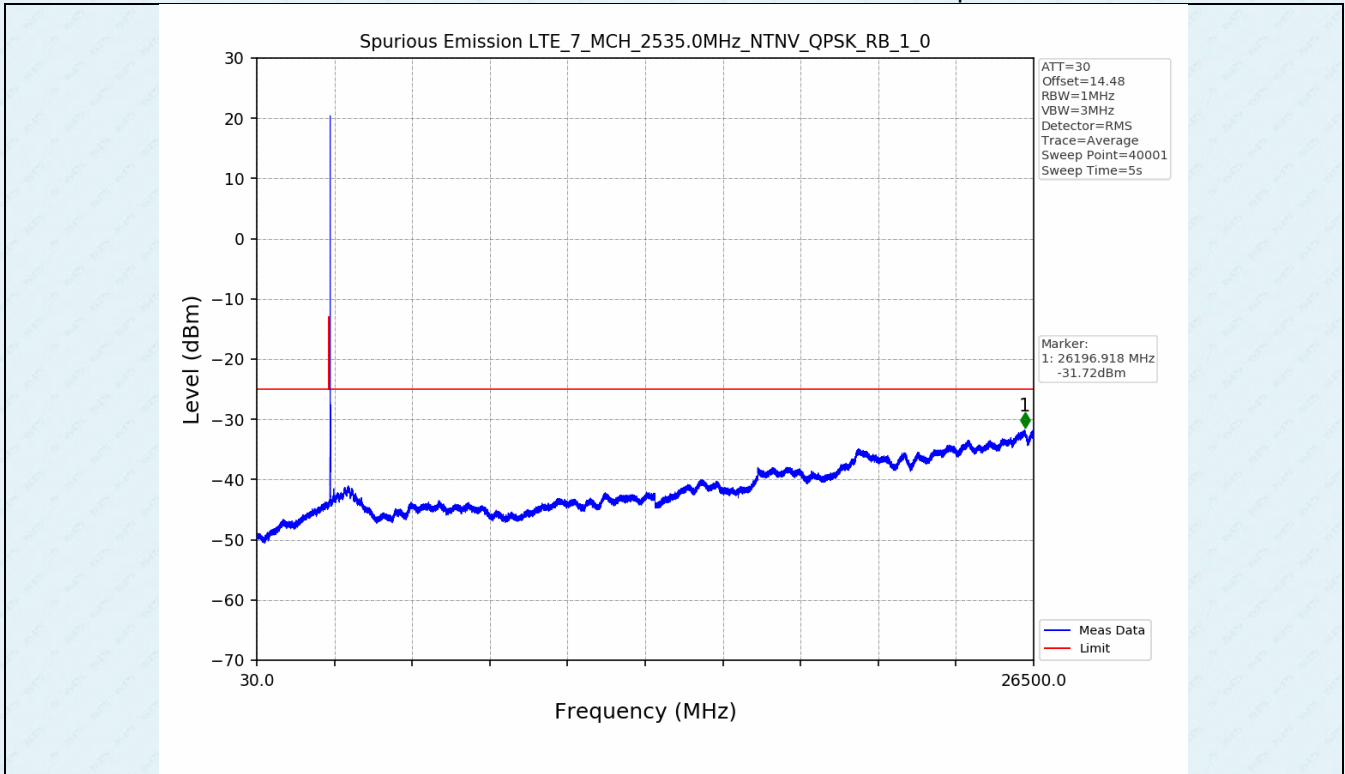

Test Band: 7 _ 20MHz Bandwidth							
Test Mode	RB Allocation		Test result (dB)			Limit (dB)	Verdict
	Size	Offset	LCH	MCH	HCH		
QPSK	100	0	7.01	7.14	7.60	13	PASS
16QAM	100	0	7.46	7.54	7.58	13	PASS
64QAM	100	0	7.46	7.54	7.59	13	PASS

4.2 Test Graph

5. Spurious Emission

5.1 Test Graph

5.1 Test Graph

5.1 Test Graph

5.1 Test Graph

-----End-----