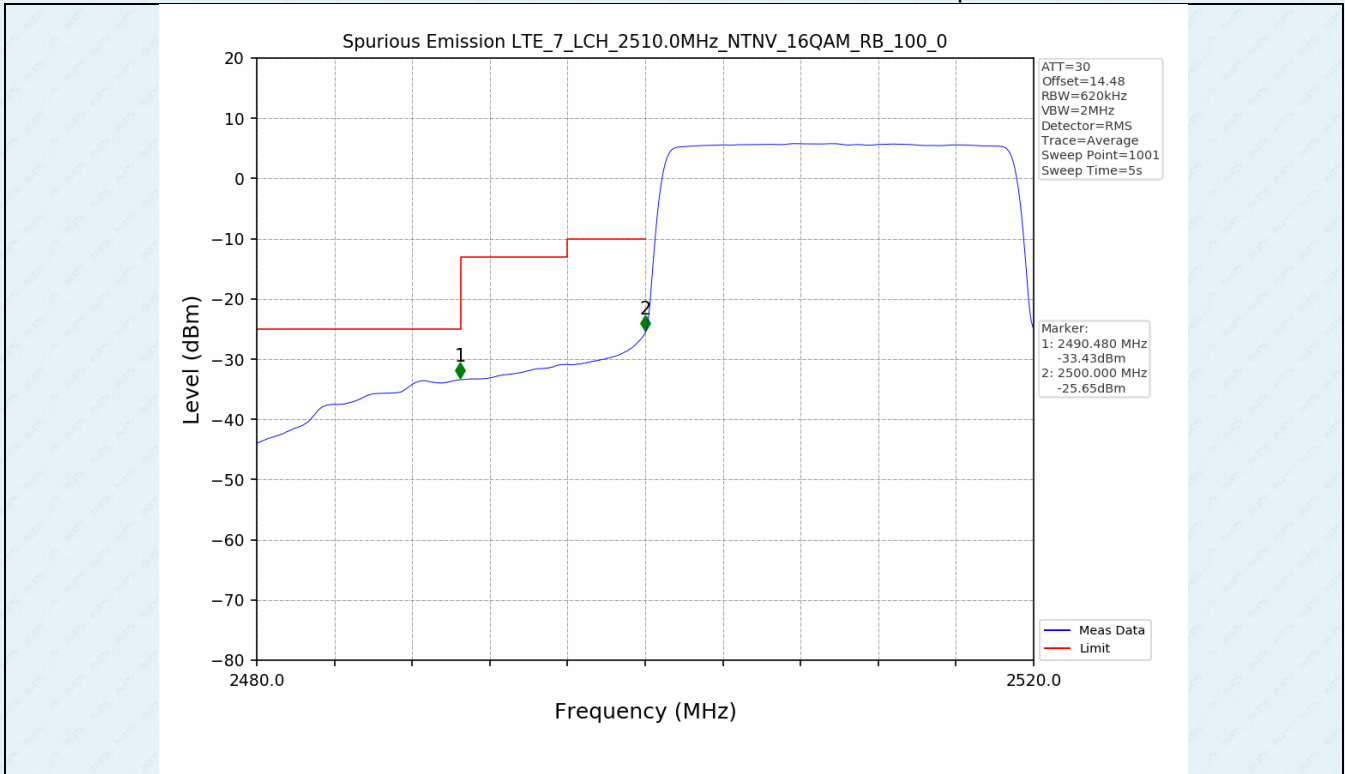

Test Band: 7 _ 20MHz Bandwidth							
Test Mode	RB Allocation		Test result (dB)			Limit (dB)	Verdict
	Size	Offset	LCH	MCH	HCH		
QPSK	100	0	7.01	7.14	7.60	13	PASS
16QAM	100	0	7.46	7.54	7.58	13	PASS
64QAM	100	0	7.46	7.54	7.59	13	PASS

4.2 Test Graph

5. Spurious Emission

5.1 Test Graph

5.1 Test Graph

5.1 Test Graph

5.1 Test Graph

-----End-----