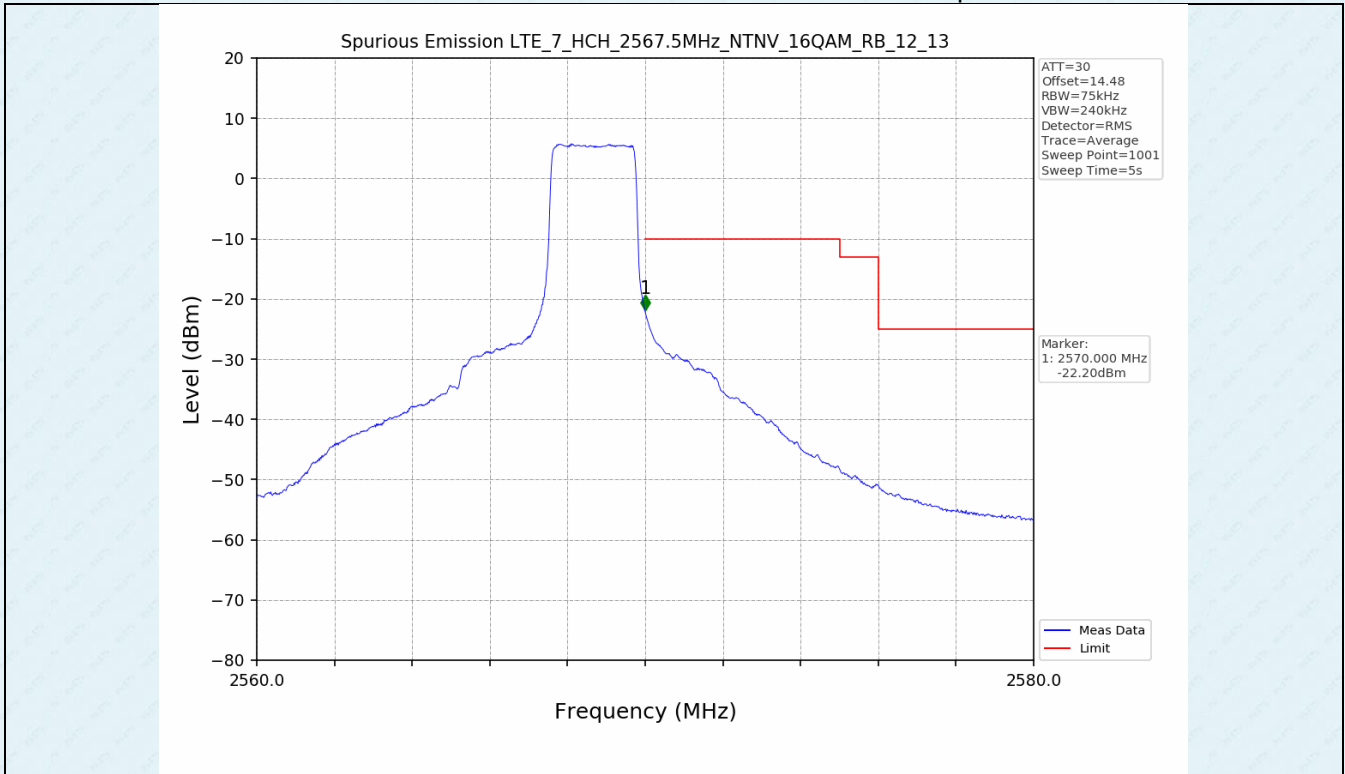

Test Band: 7 _ 20MHz Bandwidth							
Test Mode	RB Allocation		Test result (dB)			Limit (dB)	Verdict
	Size	Offset	LCH	MCH	HCH		
QPSK	100	0	7.01	7.14	7.60	13	PASS
16QAM	100	0	7.46	7.54	7.58	13	PASS
64QAM	100	0	7.46	7.54	7.59	13	PASS

4.2 Test Graph

5. Spurious Emission

5.1 Test Graph

5.1 Test Graph

5.1 Test Graph

5.1 Test Graph

-----End-----