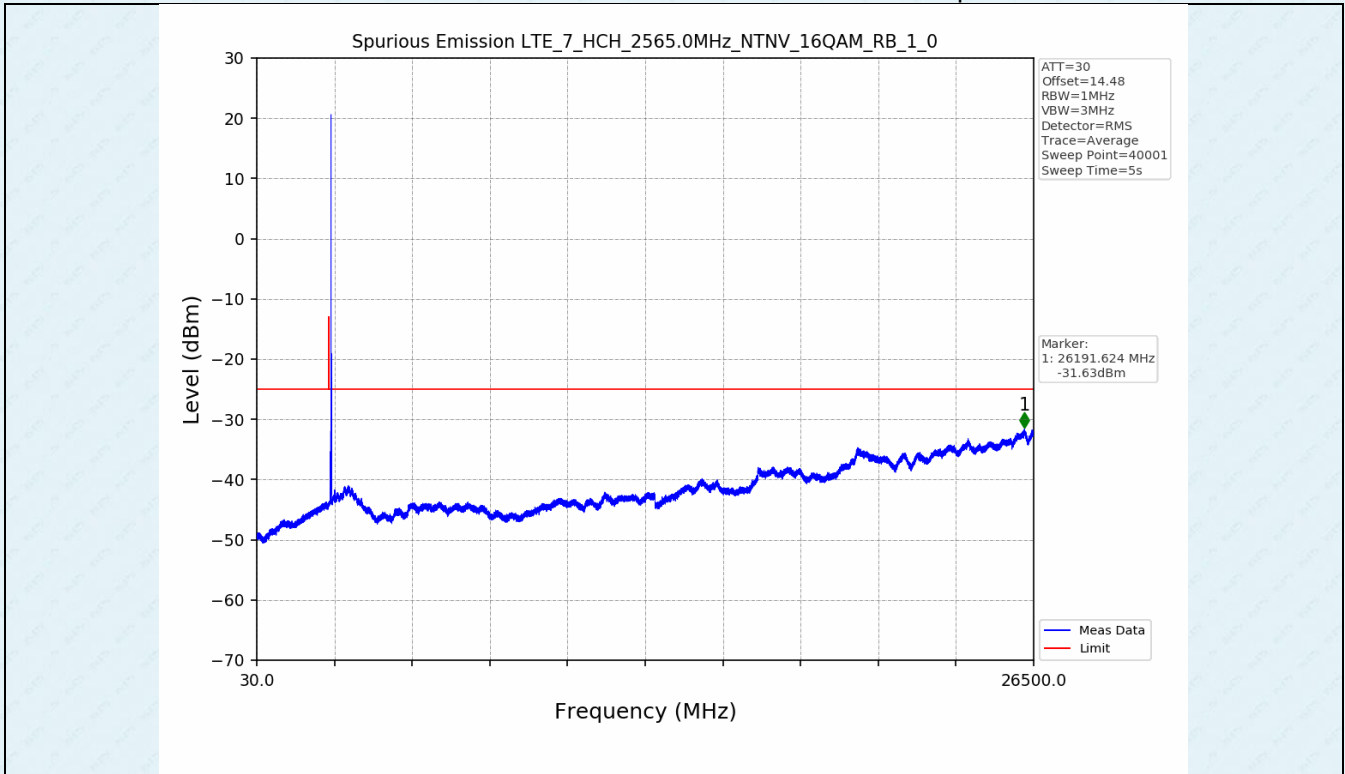

Test Band: 7 _ 20MHz Bandwidth							
Test Mode	RB Allocation		Test result (dB)			Limit (dB)	Verdict
	Size	Offset	LCH	MCH	HCH		
QPSK	100	0	7.01	7.14	7.60	13	PASS
16QAM	100	0	7.46	7.54	7.58	13	PASS
64QAM	100	0	7.46	7.54	7.59	13	PASS

4.2 Test Graph

5. Spurious Emission

5.1 Test Graph

5.1 Test Graph

5.1 Test Graph

5.1 Test Graph

-----End-----