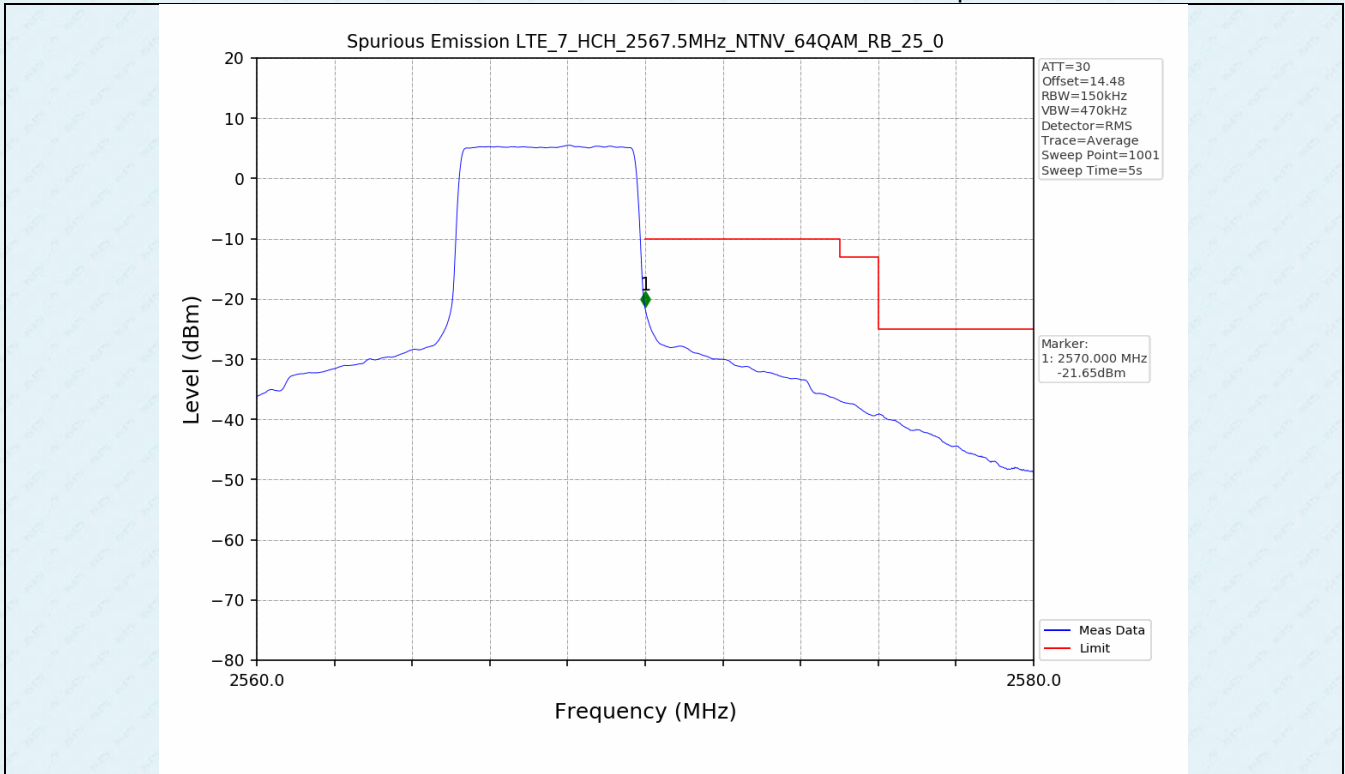

Test Band: 7 _ 20MHz Bandwidth							
Test Mode	RB Allocation		Test result (dB)			Limit (dB)	Verdict
	Size	Offset	LCH	MCH	HCH		
QPSK	100	0	7.01	7.14	7.60	13	PASS
16QAM	100	0	7.46	7.54	7.58	13	PASS
64QAM	100	0	7.46	7.54	7.59	13	PASS

4.2 Test Graph

5. Spurious Emission

5.1 Test Graph

5.1 Test Graph

5.1 Test Graph

5.1 Test Graph

-----End-----