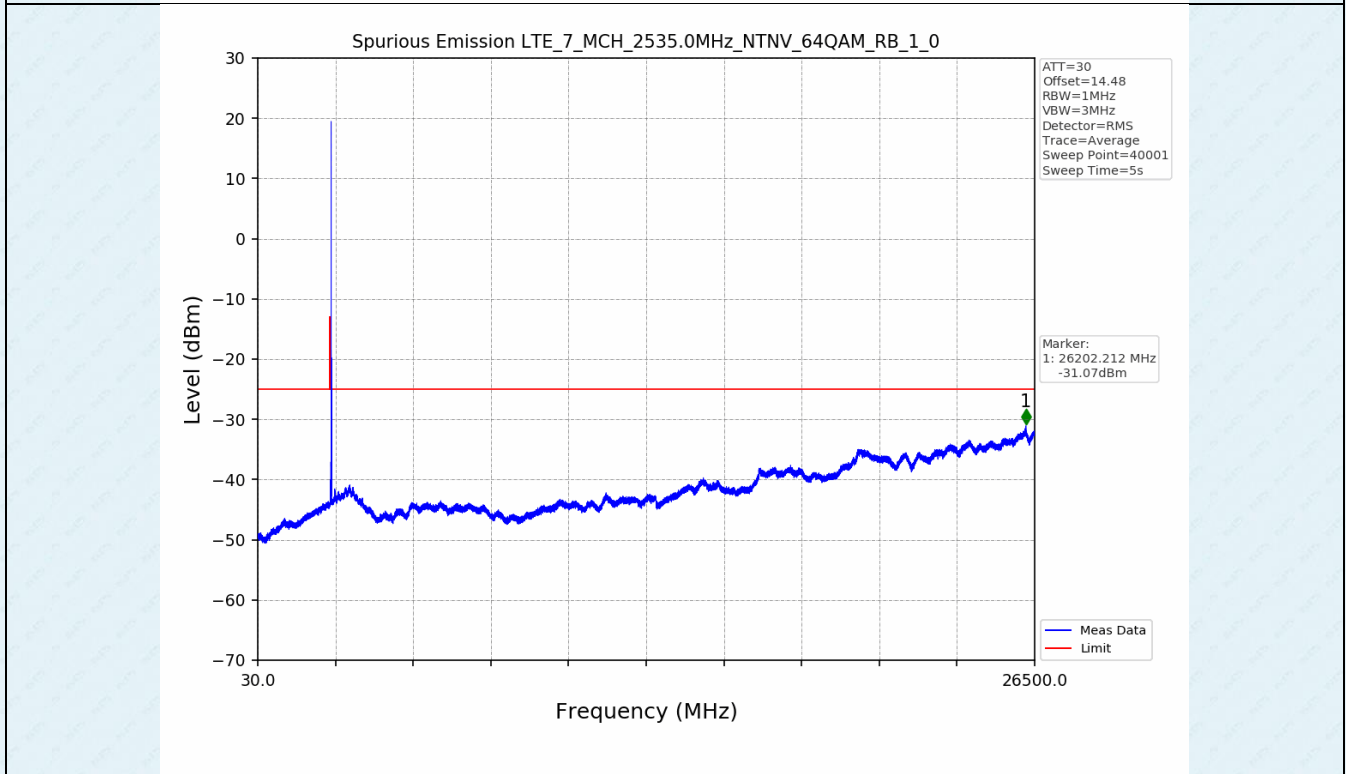

Test Band: 7 _ 20MHz Bandwidth							
Test Mode	RB Allocation		Test result (dB)			Limit (dB)	Verdict
	Size	Offset	LCH	MCH	HCH		
QPSK	100	0	7.01	7.14	7.60	13	PASS
16QAM	100	0	7.46	7.54	7.58	13	PASS
64QAM	100	0	7.46	7.54	7.59	13	PASS

4.2 Test Graph

5. Spurious Emission

5.1 Test Graph

5.1 Test Graph

5.1 Test Graph

5.1 Test Graph

-----End-----