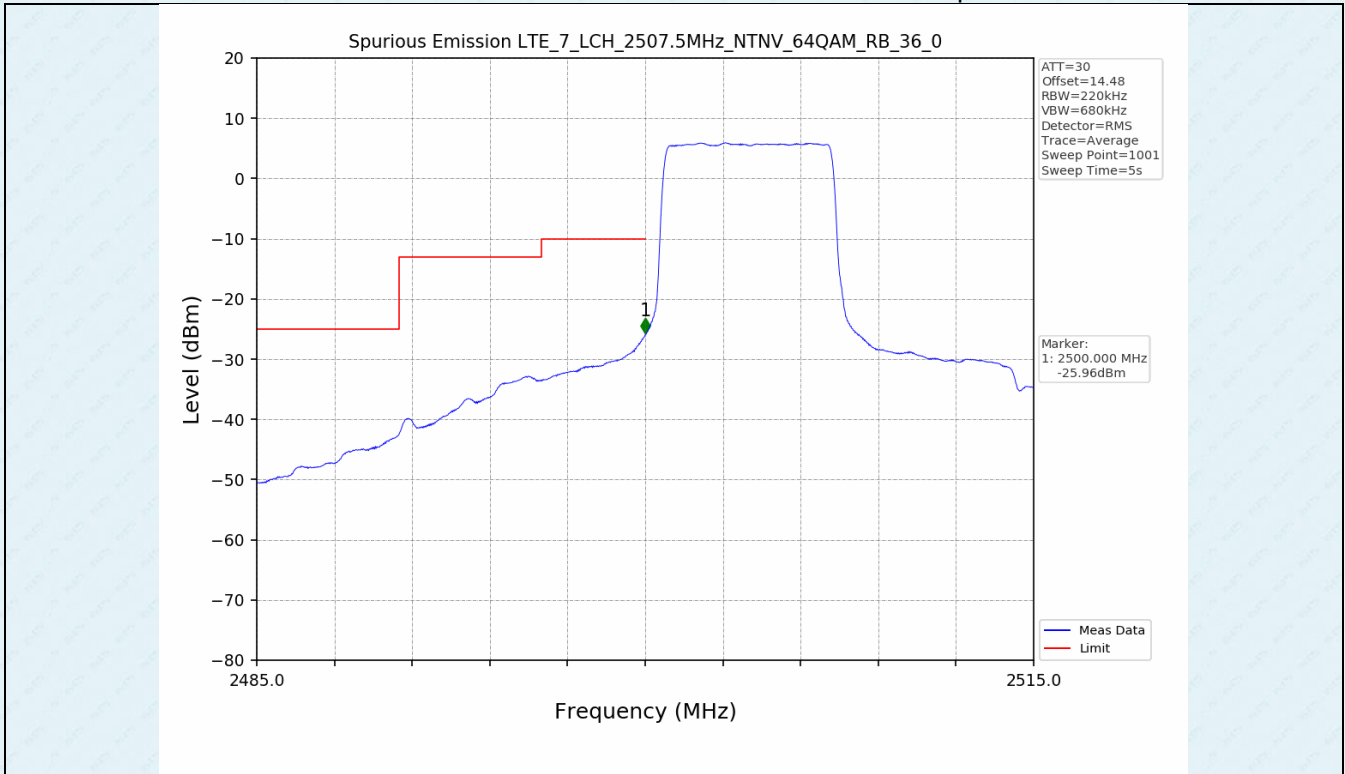

Test Band: 7 _ 20MHz Bandwidth							
Test Mode	RB Allocation		Test result (dB)			Limit (dB)	Verdict
	Size	Offset	LCH	MCH	HCH		
QPSK	100	0	7.01	7.14	7.60	13	PASS
16QAM	100	0	7.46	7.54	7.58	13	PASS
64QAM	100	0	7.46	7.54	7.59	13	PASS

4.2 Test Graph

5. Spurious Emission

5.1 Test Graph

5.1 Test Graph

5.1 Test Graph

5.1 Test Graph

-----End-----