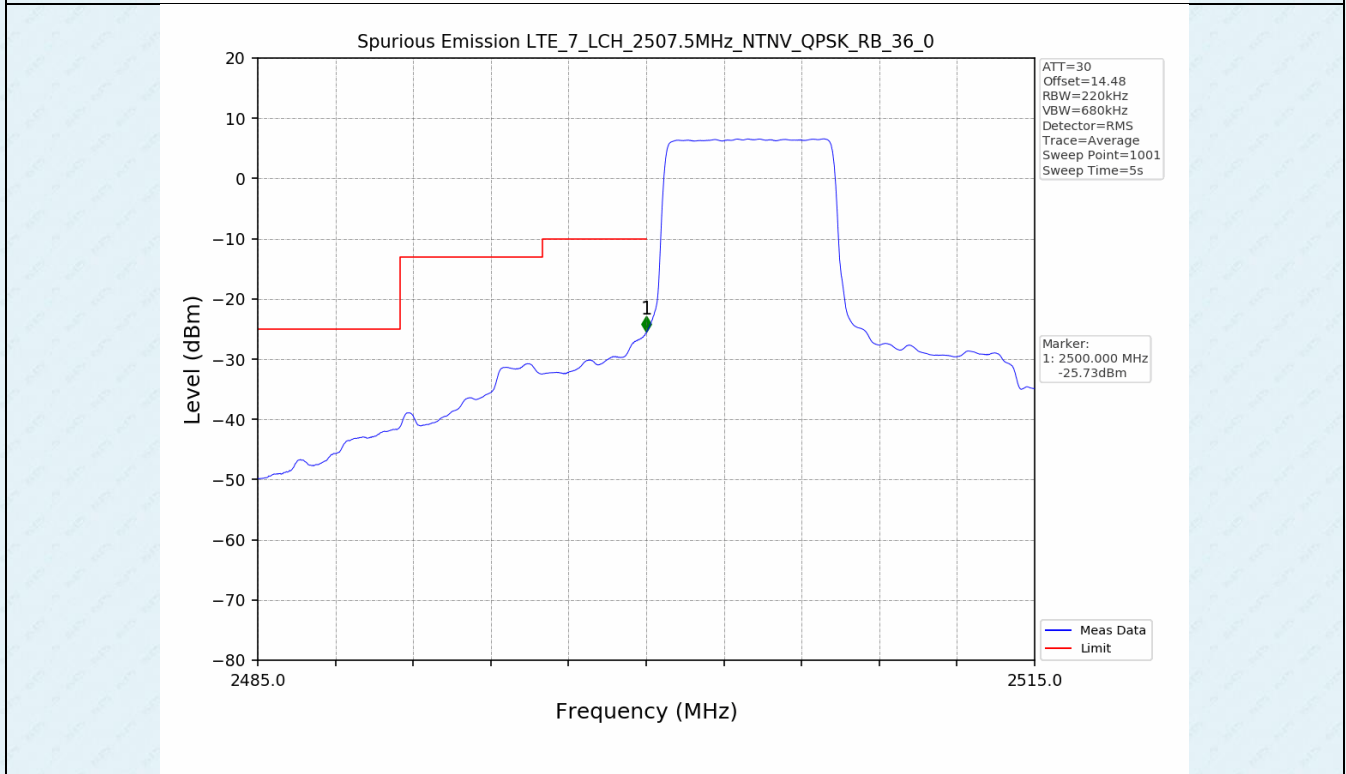

Test Band: 7 _ 20MHz Bandwidth							
Test Mode	RB Allocation		Test result (dB)			Limit (dB)	Verdict
	Size	Offset	LCH	MCH	HCH		
QPSK	100	0	7.01	7.14	7.60	13	PASS
16QAM	100	0	7.46	7.54	7.58	13	PASS
64QAM	100	0	7.46	7.54	7.59	13	PASS

4.2 Test Graph

5. Spurious Emission

5.1 Test Graph

5.1 Test Graph

5.1 Test Graph

5.1 Test Graph

-----End-----