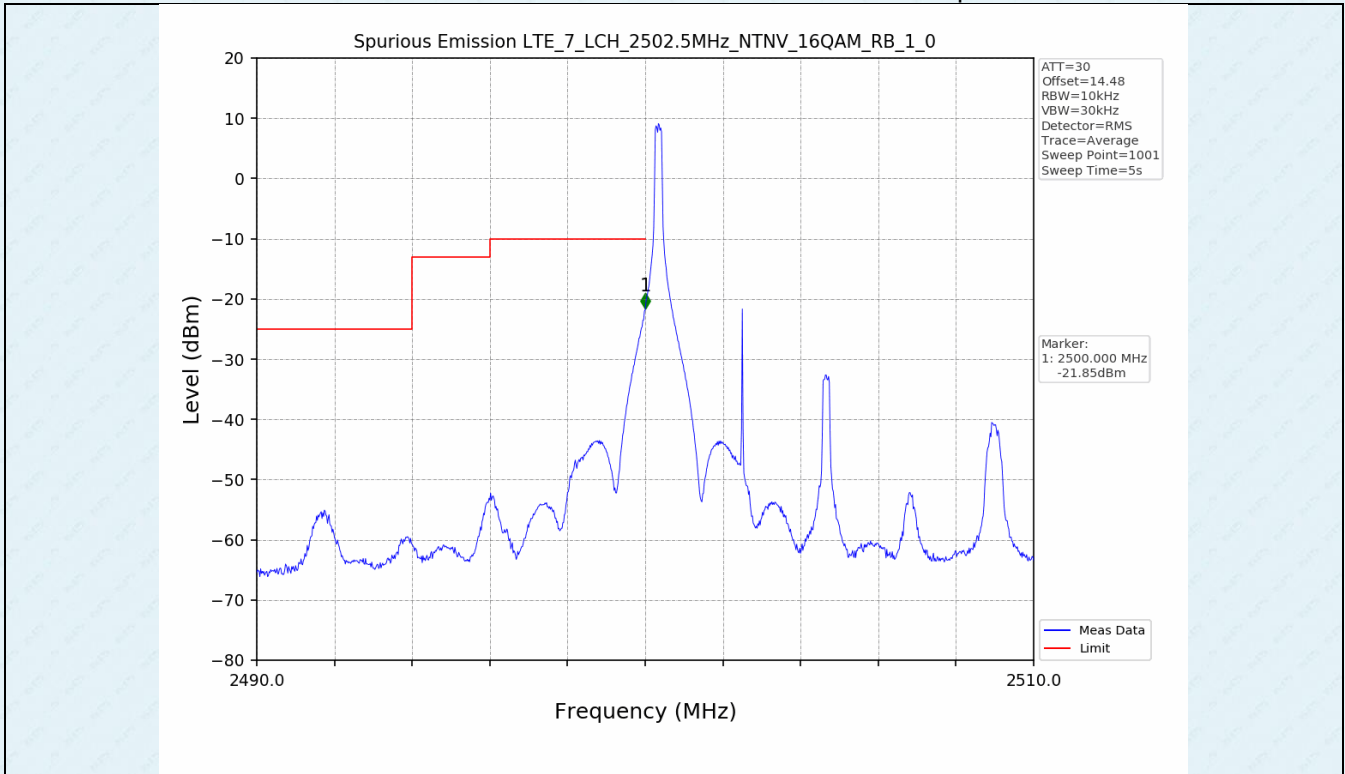

Test Band: 7 _ 20MHz Bandwidth							
Test Mode	RB Allocation		Test result (dB)			Limit (dB)	Verdict
	Size	Offset	LCH	MCH	HCH		
QPSK	100	0	7.01	7.14	7.60	13	PASS
16QAM	100	0	7.46	7.54	7.58	13	PASS
64QAM	100	0	7.46	7.54	7.59	13	PASS

4.2 Test Graph

5. Spurious Emission

5.1 Test Graph

5.1 Test Graph

5.1 Test Graph

5.1 Test Graph

-----End-----