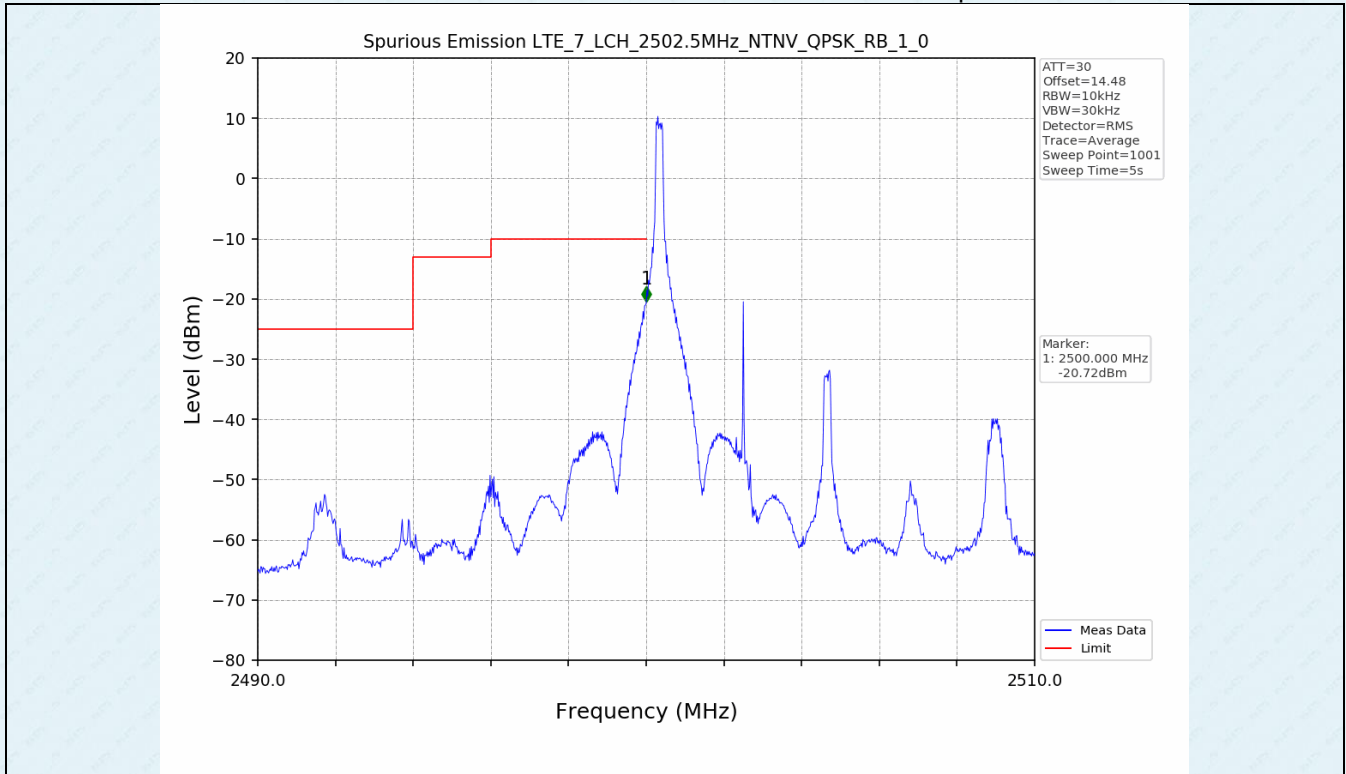

Test Band: 7 _ 20MHz Bandwidth							
Test Mode	RB Allocation		Test result (dB)			Limit (dB)	Verdict
	Size	Offset	LCH	MCH	HCH		
QPSK	100	0	7.01	7.14	7.60	13	PASS
16QAM	100	0	7.46	7.54	7.58	13	PASS
64QAM	100	0	7.46	7.54	7.59	13	PASS

4.2 Test Graph

5. Spurious Emission

5.1 Test Graph

5.1 Test Graph

5.1 Test Graph

5.1 Test Graph

-----End-----