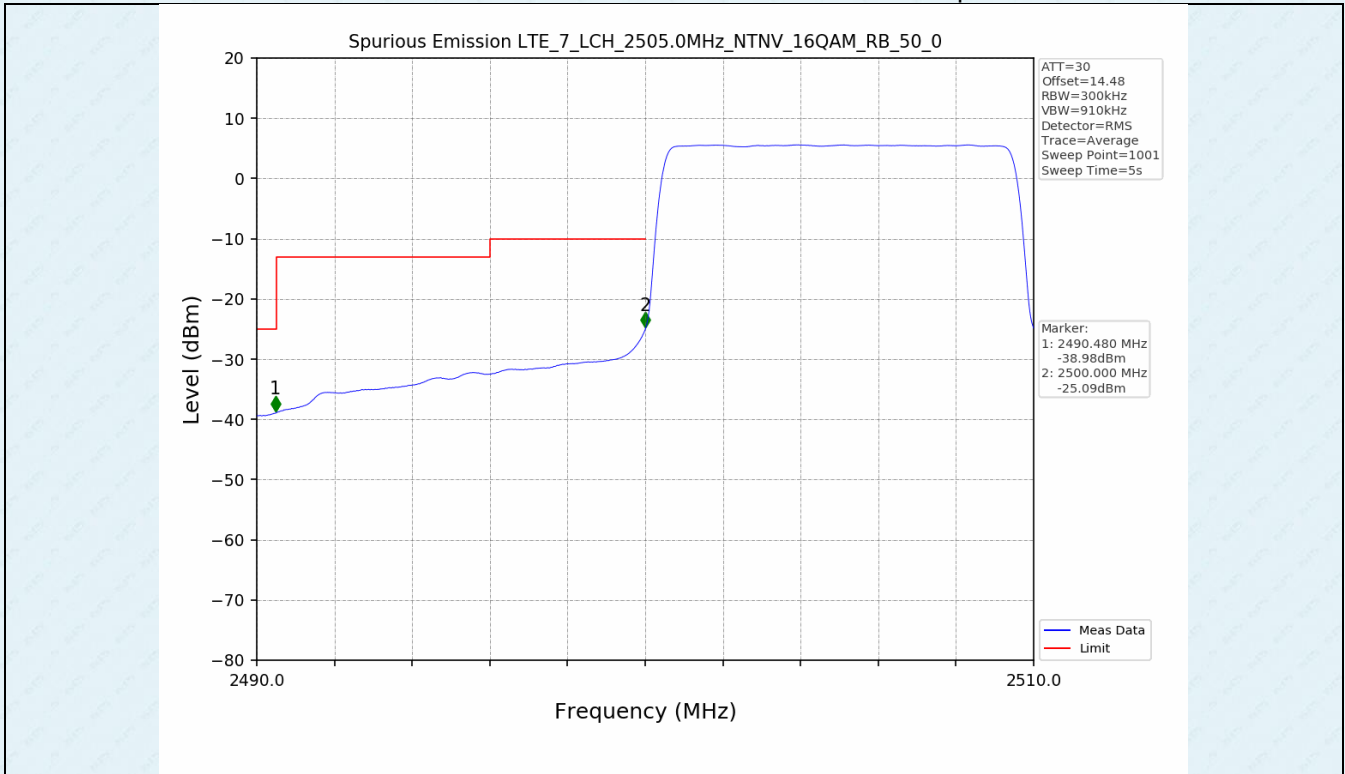

Test Band: 7 _ 20MHz Bandwidth							
Test Mode	RB Allocation		Test result (dB)			Limit (dB)	Verdict
	Size	Offset	LCH	MCH	HCH		
QPSK	100	0	7.01	7.14	7.60	13	PASS
16QAM	100	0	7.46	7.54	7.58	13	PASS
64QAM	100	0	7.46	7.54	7.59	13	PASS

4.2 Test Graph

5. Spurious Emission

5.1 Test Graph

5.1 Test Graph

5.1 Test Graph

5.1 Test Graph

-----End-----