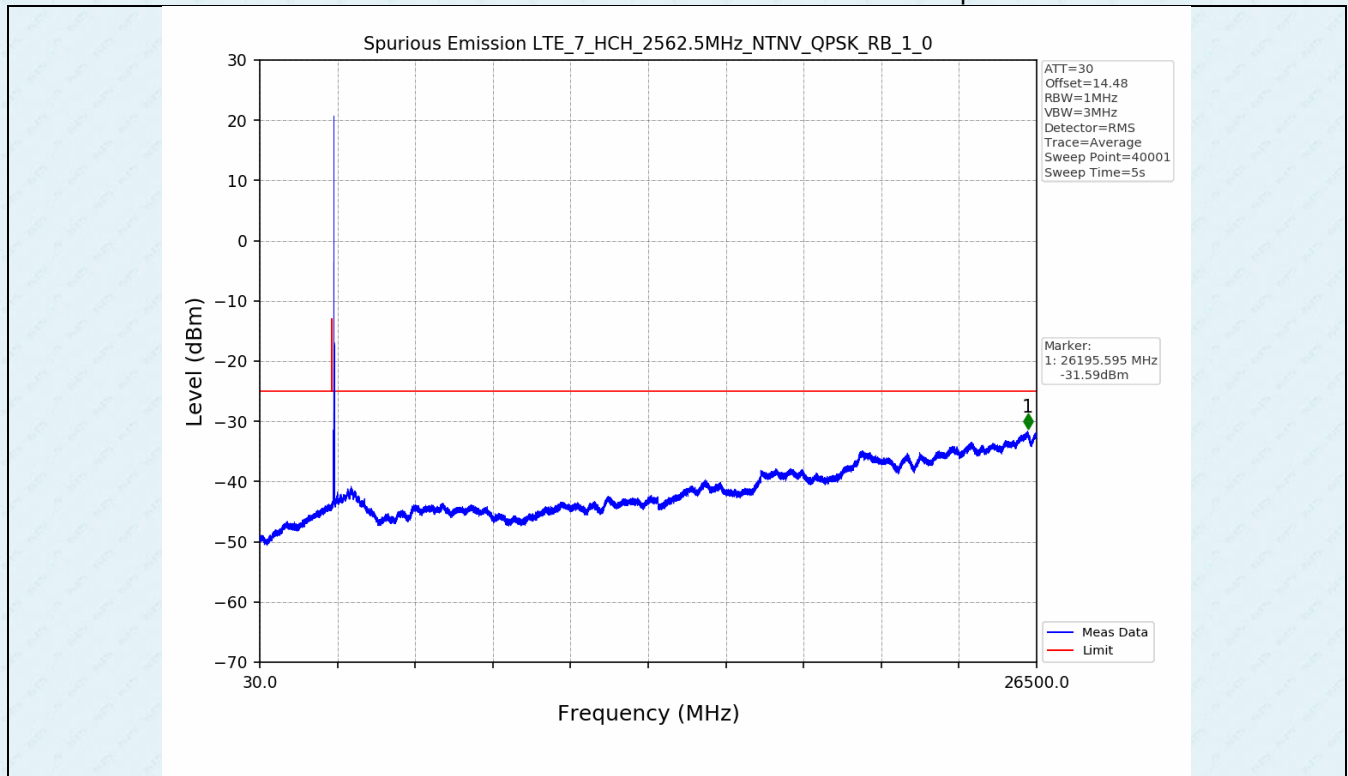

Test Band: 7 _ 20MHz Bandwidth							
Test Mode	RB Allocation		Test result (dB)			Limit (dB)	Verdict
	Size	Offset	LCH	MCH	HCH		
QPSK	100	0	7.01	7.14	7.60	13	PASS
16QAM	100	0	7.46	7.54	7.58	13	PASS
64QAM	100	0	7.46	7.54	7.59	13	PASS

4.2 Test Graph

5. Spurious Emission

5.1 Test Graph

5.1 Test Graph

5.1 Test Graph

5.1 Test Graph

-----End-----