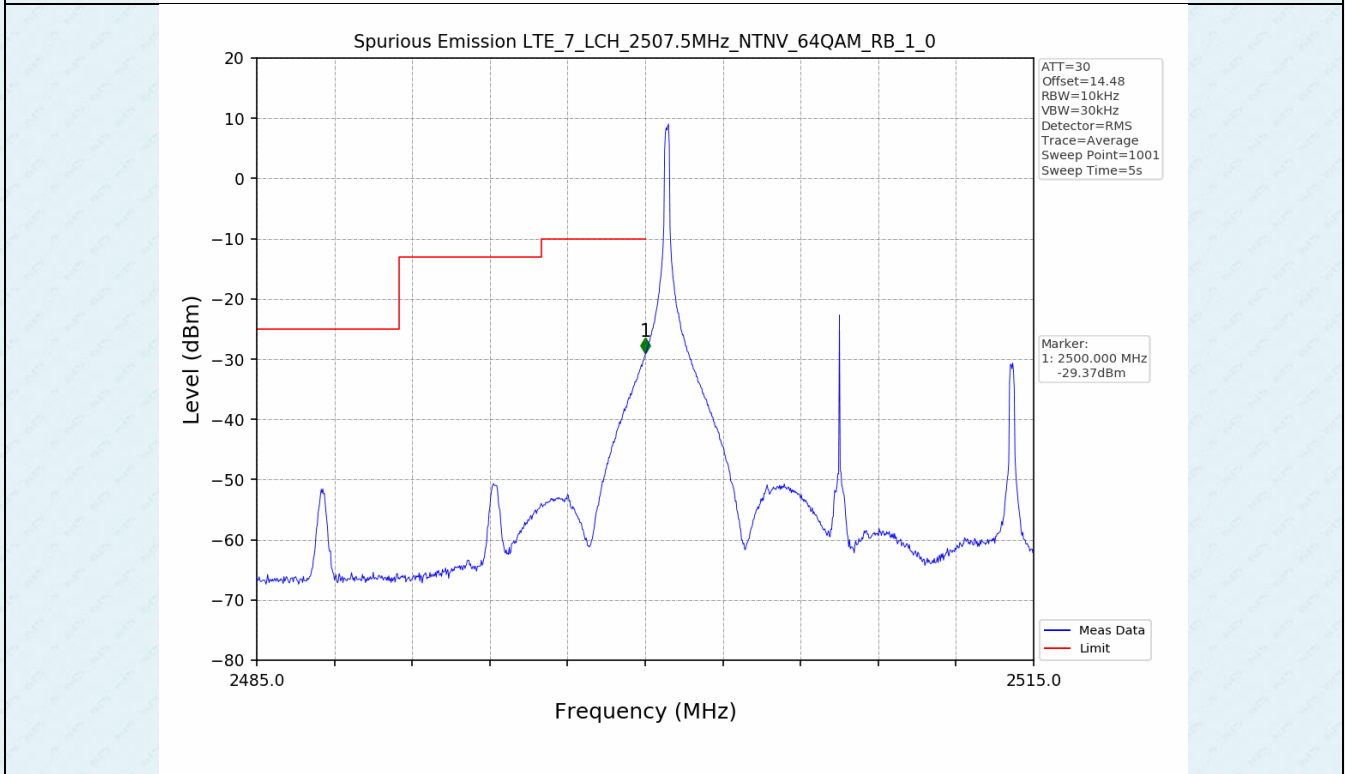

Test Band: 7 _ 20MHz Bandwidth							
Test Mode	RB Allocation		Test result (dB)			Limit (dB)	Verdict
	Size	Offset	LCH	MCH	HCH		
QPSK	100	0	7.01	7.14	7.60	13	PASS
16QAM	100	0	7.46	7.54	7.58	13	PASS
64QAM	100	0	7.46	7.54	7.59	13	PASS

4.2 Test Graph

5. Spurious Emission

5.1 Test Graph

5.1 Test Graph

5.1 Test Graph

5.1 Test Graph

-----End-----