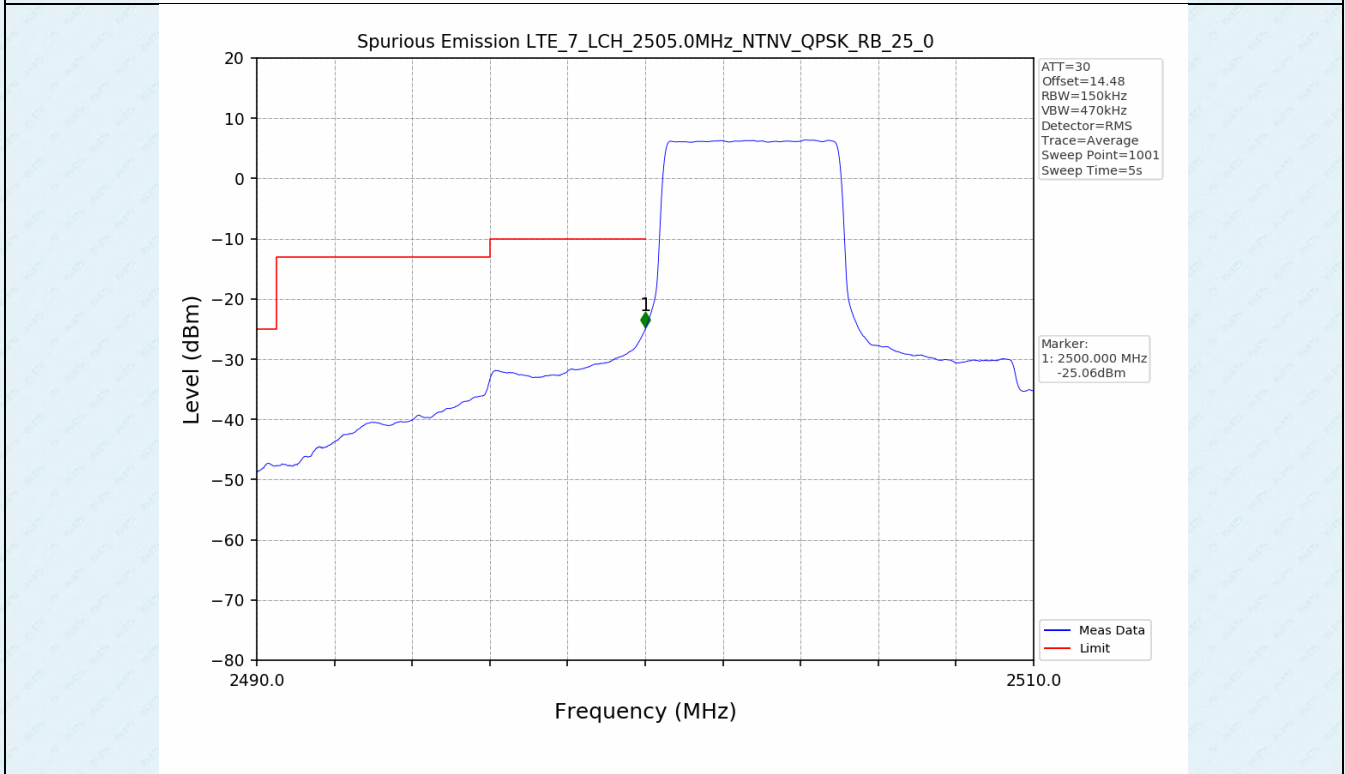

Test Band: 7 _ 20MHz Bandwidth							
Test Mode	RB Allocation		Test result (dB)			Limit (dB)	Verdict
	Size	Offset	LCH	MCH	HCH		
QPSK	100	0	7.01	7.14	7.60	13	PASS
16QAM	100	0	7.46	7.54	7.58	13	PASS
64QAM	100	0	7.46	7.54	7.59	13	PASS

4.2 Test Graph

5. Spurious Emission

5.1 Test Graph

5.1 Test Graph

5.1 Test Graph

5.1 Test Graph

-----End-----