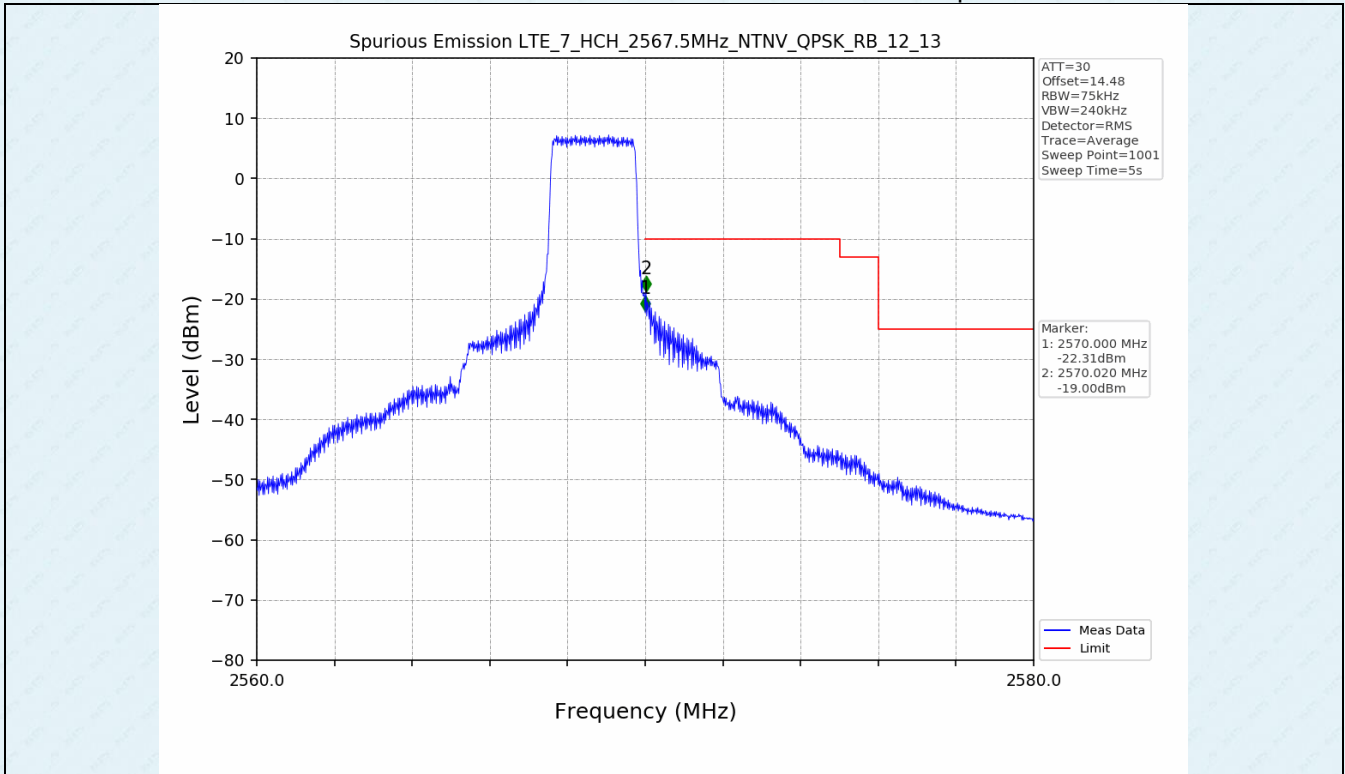

Test Band: 7 _ 20MHz Bandwidth							
Test Mode	RB Allocation		Test result (dB)			Limit (dB)	Verdict
	Size	Offset	LCH	MCH	HCH		
QPSK	100	0	7.01	7.14	7.60	13	PASS
16QAM	100	0	7.46	7.54	7.58	13	PASS
64QAM	100	0	7.46	7.54	7.59	13	PASS

4.2 Test Graph

5. Spurious Emission

5.1 Test Graph

5.1 Test Graph

5.1 Test Graph

5.1 Test Graph

-----End-----