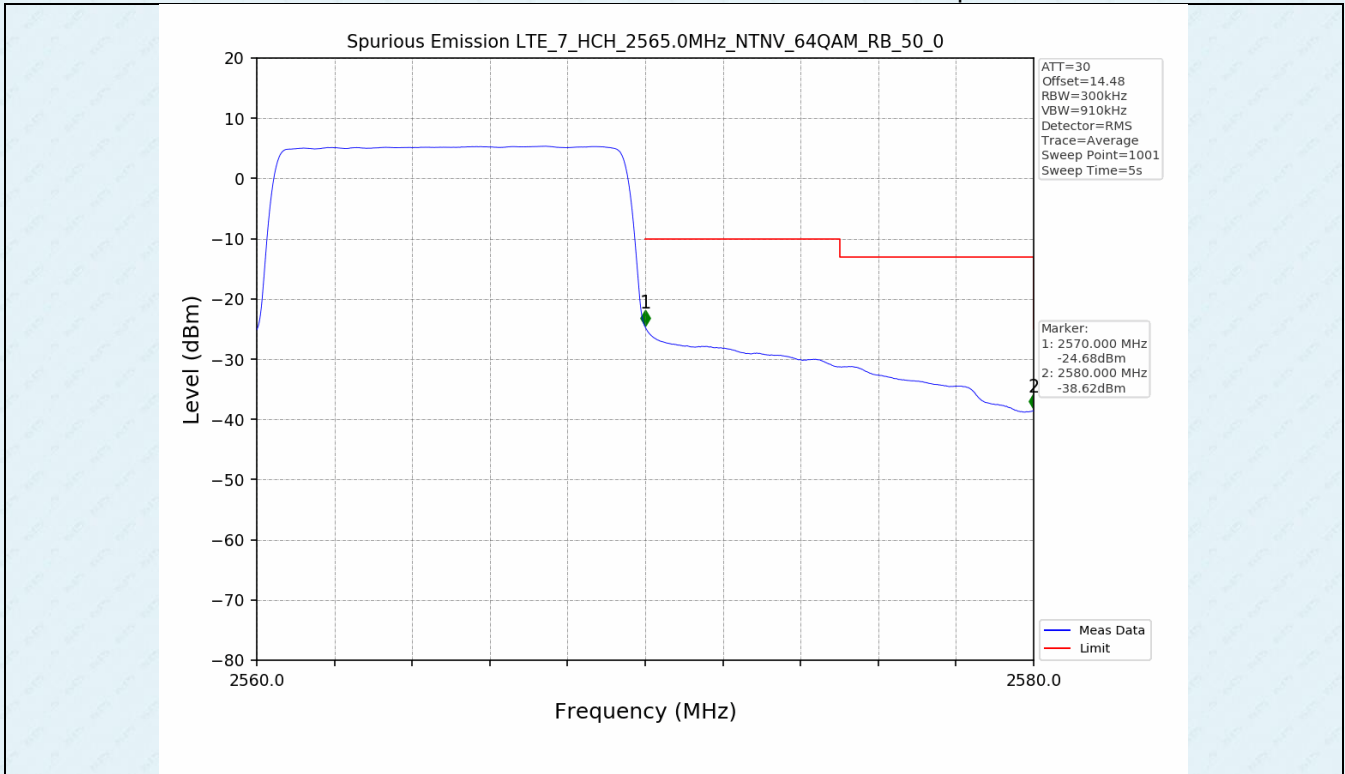

Test Band: 7 _ 20MHz Bandwidth							
Test Mode	RB Allocation		Test result (dB)			Limit (dB)	Verdict
	Size	Offset	LCH	MCH	HCH		
QPSK	100	0	7.01	7.14	7.60	13	PASS
16QAM	100	0	7.46	7.54	7.58	13	PASS
64QAM	100	0	7.46	7.54	7.59	13	PASS

4.2 Test Graph

5. Spurious Emission

5.1 Test Graph

5.1 Test Graph

5.1 Test Graph

5.1 Test Graph

-----End-----