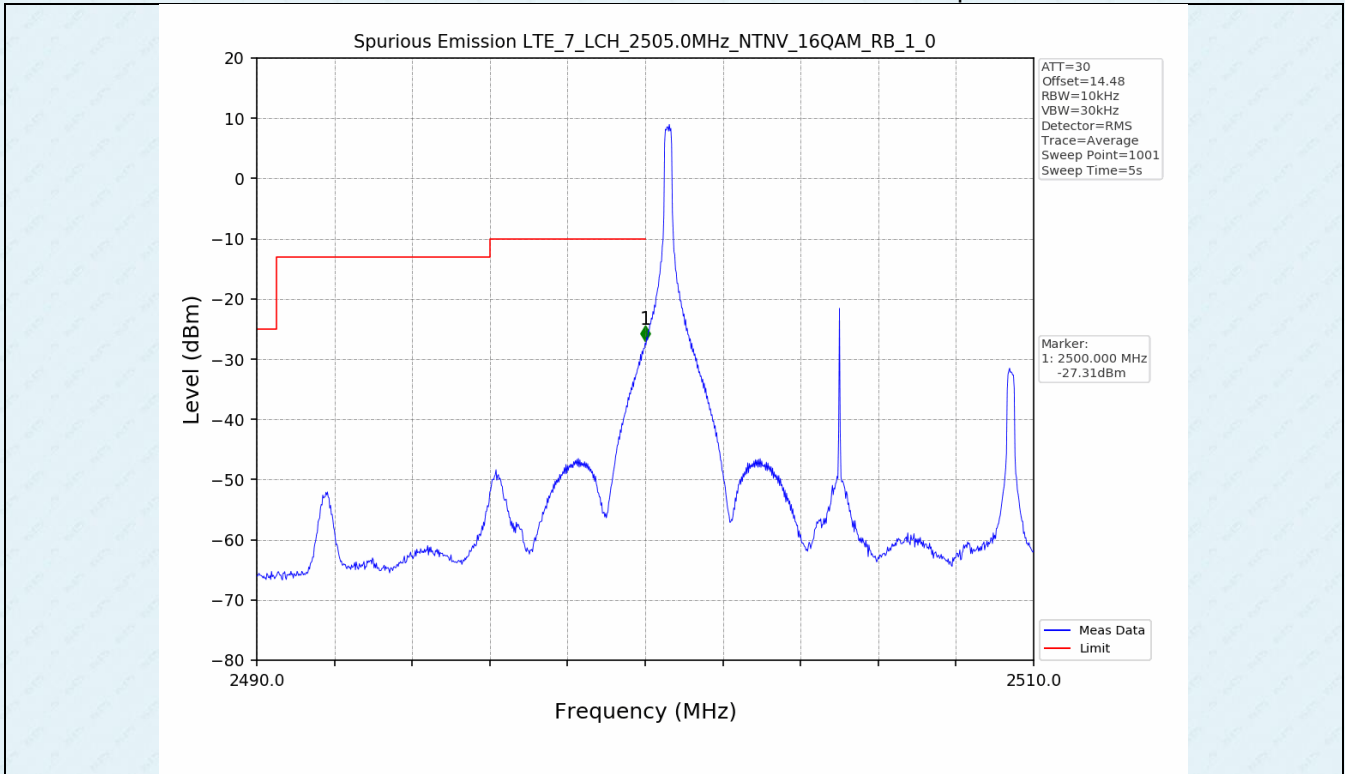

Test Band: 7 _ 20MHz Bandwidth							
Test Mode	RB Allocation		Test result (dB)			Limit (dB)	Verdict
	Size	Offset	LCH	MCH	HCH		
QPSK	100	0	7.01	7.14	7.60	13	PASS
16QAM	100	0	7.46	7.54	7.58	13	PASS
64QAM	100	0	7.46	7.54	7.59	13	PASS

4.2 Test Graph

5. Spurious Emission

5.1 Test Graph

5.1 Test Graph

5.1 Test Graph

5.1 Test Graph

-----End-----