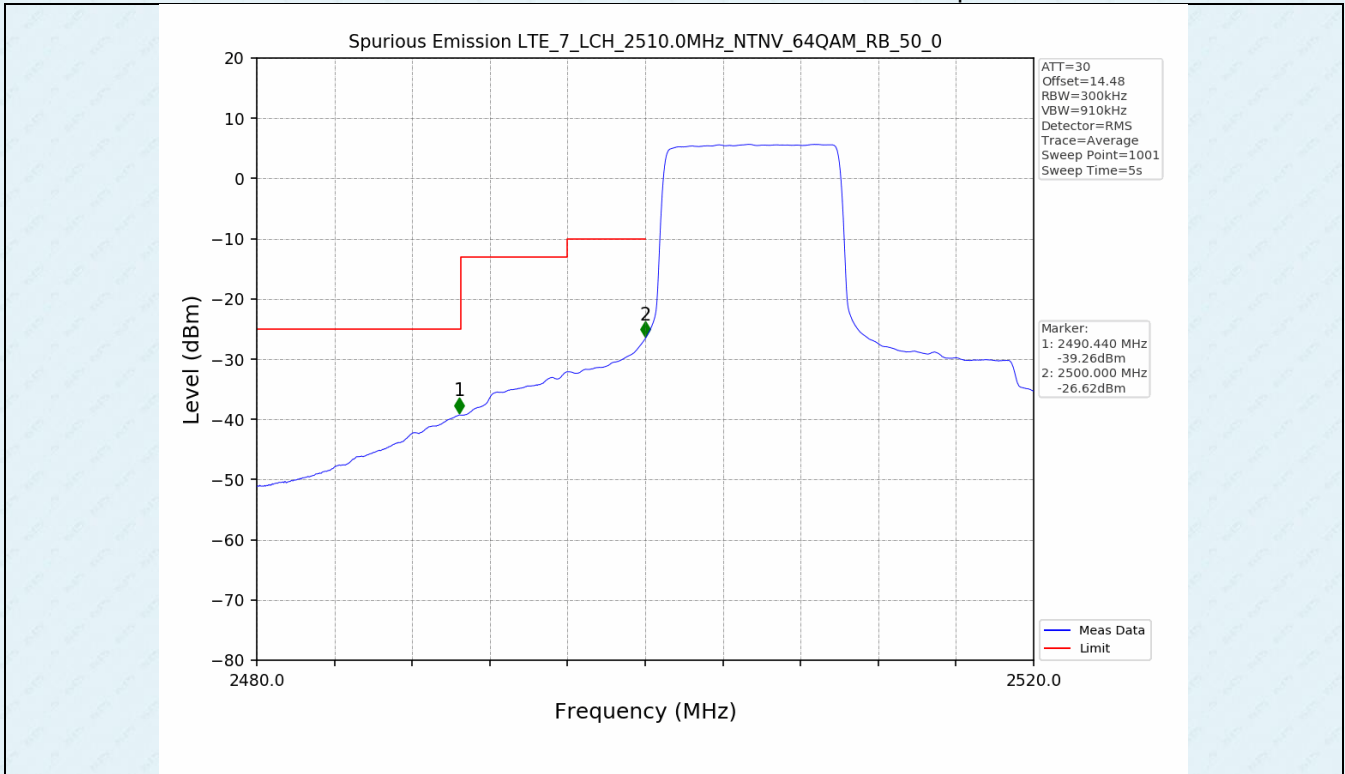

Test Band: 7 _ 20MHz Bandwidth							
Test Mode	RB Allocation		Test result (dB)			Limit (dB)	Verdict
	Size	Offset	LCH	MCH	HCH		
QPSK	100	0	7.01	7.14	7.60	13	PASS
16QAM	100	0	7.46	7.54	7.58	13	PASS
64QAM	100	0	7.46	7.54	7.59	13	PASS

4.2 Test Graph

5. Spurious Emission

5.1 Test Graph

5.1 Test Graph

5.1 Test Graph

5.1 Test Graph

-----End-----