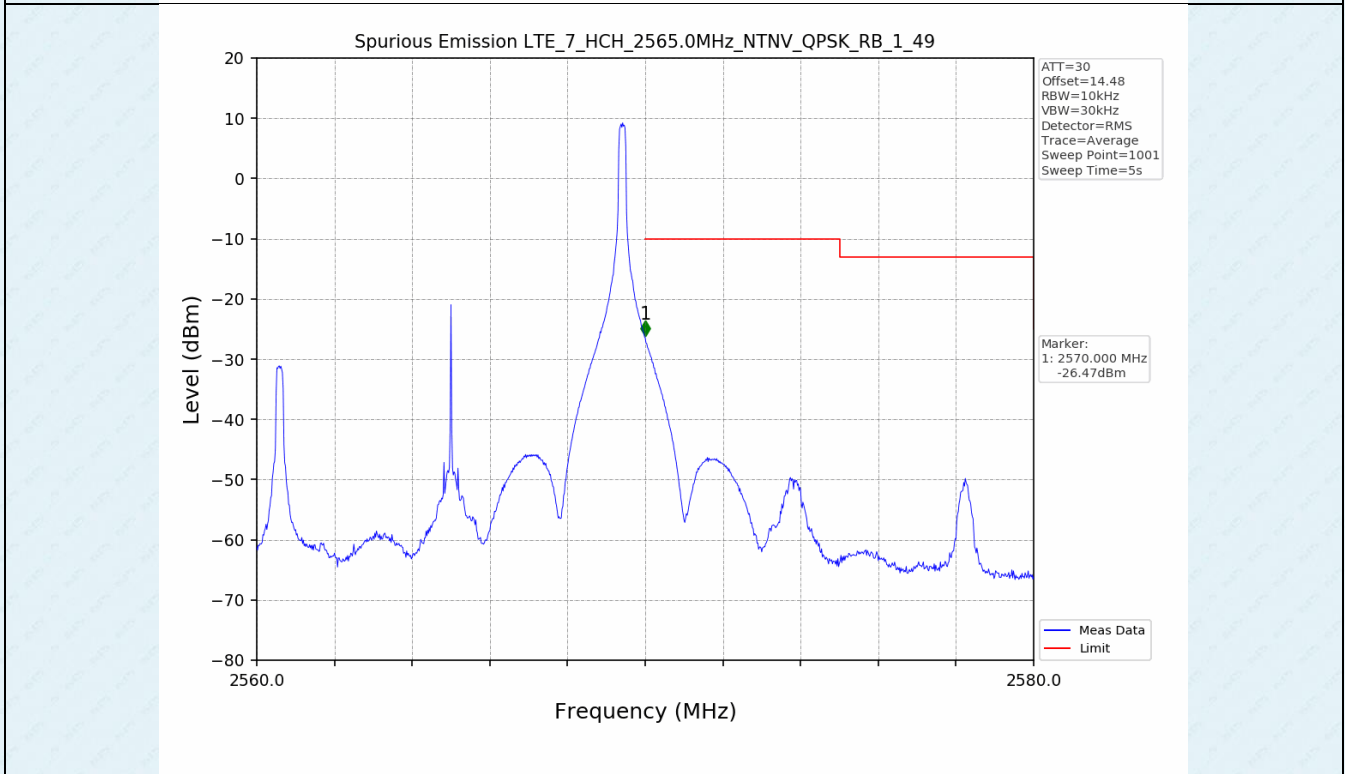

Test Band: 7 _ 20MHz Bandwidth							
Test Mode	RB Allocation		Test result (dB)			Limit (dB)	Verdict
	Size	Offset	LCH	MCH	HCH		
QPSK	100	0	7.01	7.14	7.60	13	PASS
16QAM	100	0	7.46	7.54	7.58	13	PASS
64QAM	100	0	7.46	7.54	7.59	13	PASS

4.2 Test Graph

5. Spurious Emission

5.1 Test Graph

5.1 Test Graph

5.1 Test Graph

5.1 Test Graph

-----End-----