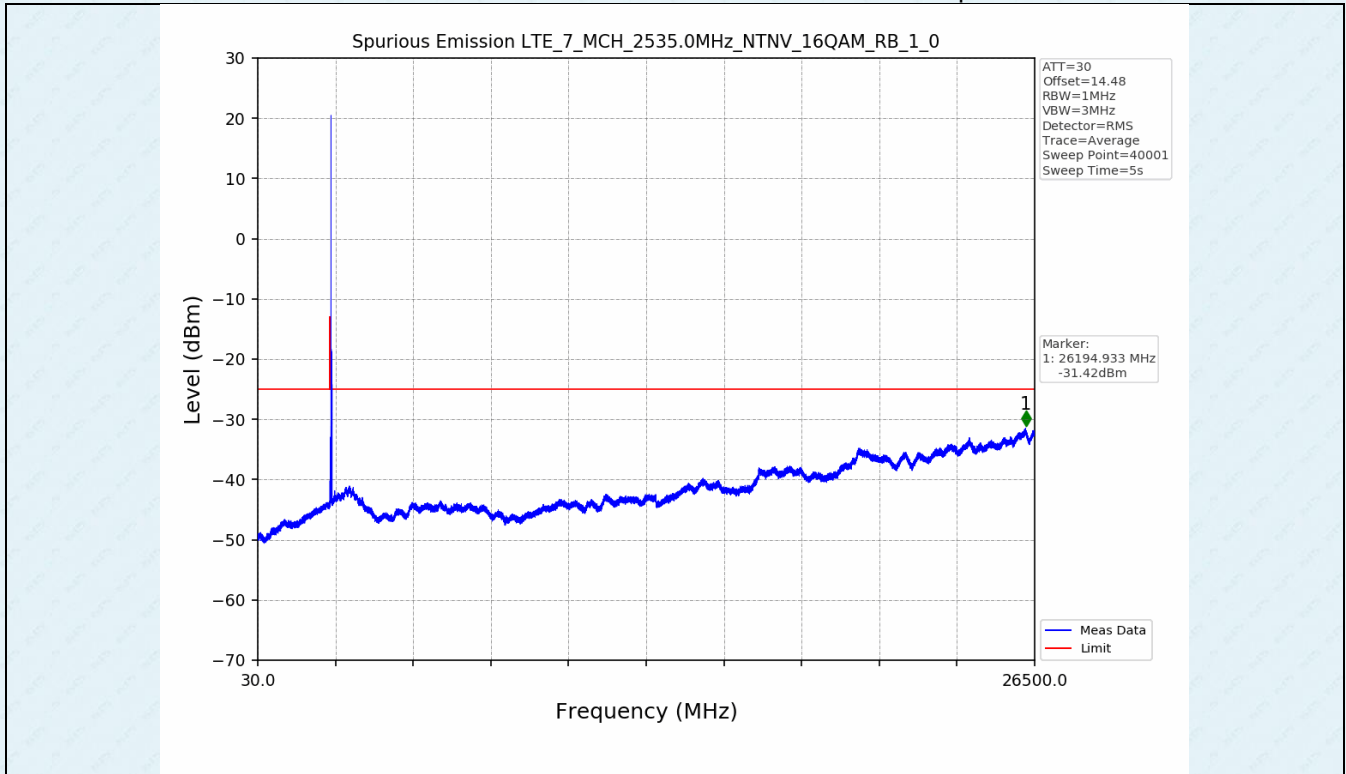

Test Band: 7 _ 20MHz Bandwidth							
Test Mode	RB Allocation		Test result (dB)			Limit (dB)	Verdict
	Size	Offset	LCH	MCH	HCH		
QPSK	100	0	7.01	7.14	7.60	13	PASS
16QAM	100	0	7.46	7.54	7.58	13	PASS
64QAM	100	0	7.46	7.54	7.59	13	PASS

4.2 Test Graph

5. Spurious Emission

5.1 Test Graph

5.1 Test Graph

5.1 Test Graph

5.1 Test Graph

-----End-----