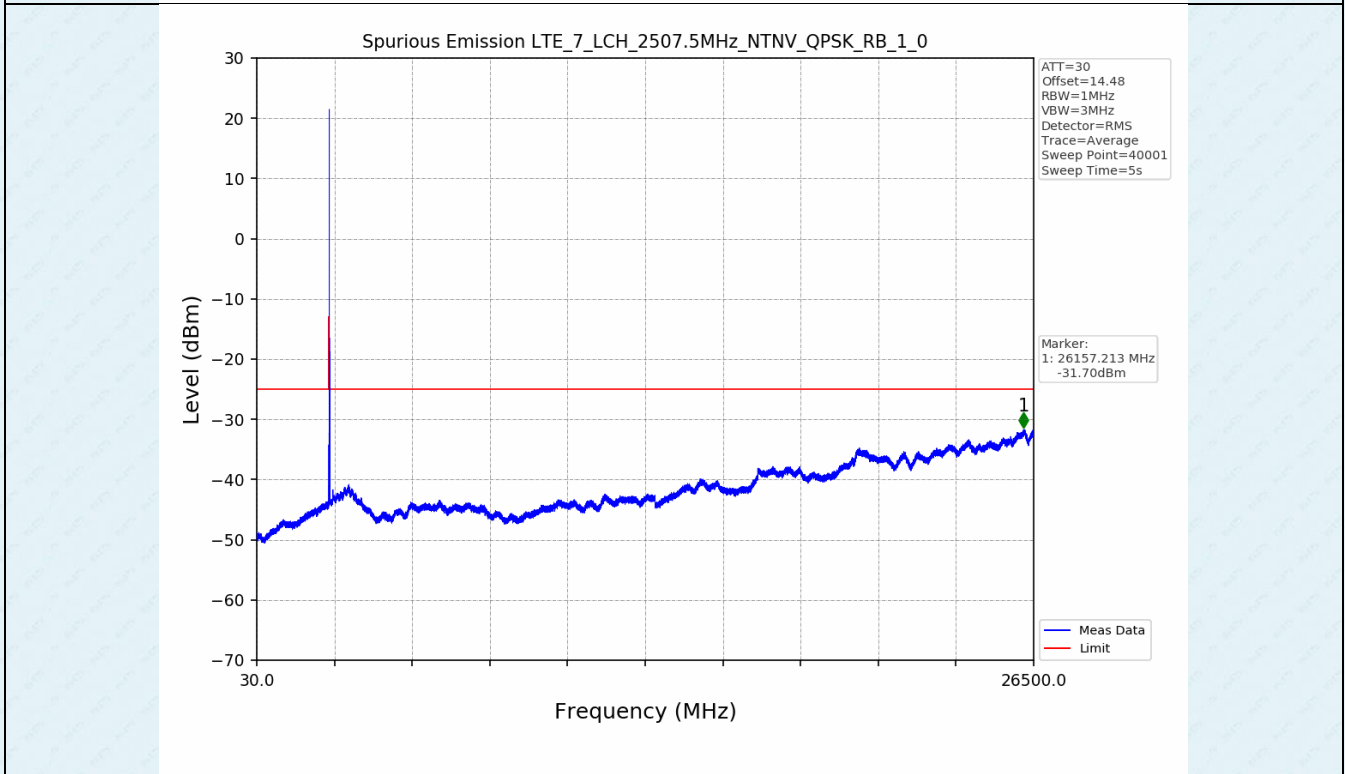

Test Band: 7 _ 20MHz Bandwidth							
Test Mode	RB Allocation		Test result (dB)			Limit (dB)	Verdict
	Size	Offset	LCH	MCH	HCH		
QPSK	100	0	7.01	7.14	7.60	13	PASS
16QAM	100	0	7.46	7.54	7.58	13	PASS
64QAM	100	0	7.46	7.54	7.59	13	PASS

4.2 Test Graph

5. Spurious Emission

5.1 Test Graph

5.1 Test Graph

5.1 Test Graph

5.1 Test Graph

-----End-----