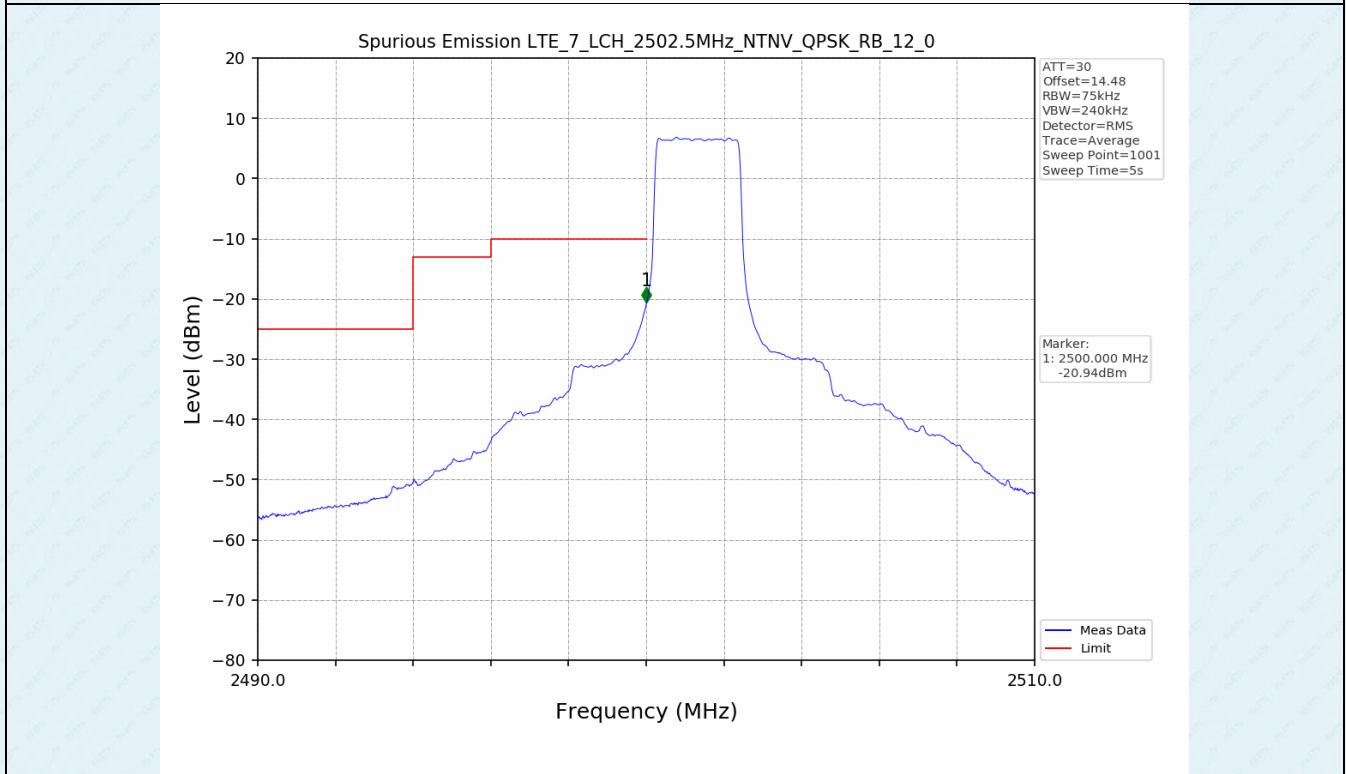

Test Band: 7 _ 20MHz Bandwidth							
Test Mode	RB Allocation		Test result (dB)			Limit (dB)	Verdict
	Size	Offset	LCH	MCH	HCH		
QPSK	100	0	7.01	7.14	7.60	13	PASS
16QAM	100	0	7.46	7.54	7.58	13	PASS
64QAM	100	0	7.46	7.54	7.59	13	PASS

4.2 Test Graph

5. Spurious Emission

5.1 Test Graph

5.1 Test Graph

5.1 Test Graph

5.1 Test Graph

-----End-----