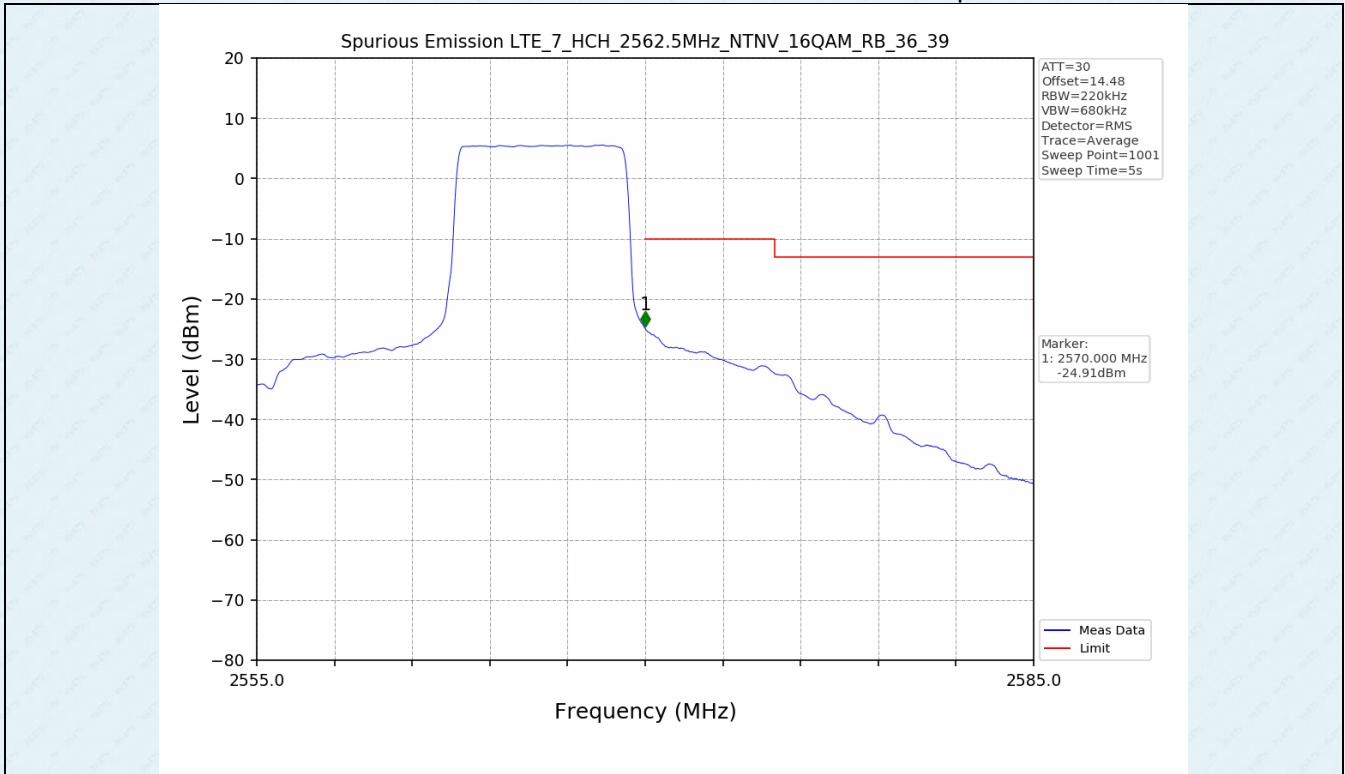

Test Band: 7 _ 20MHz Bandwidth							
Test Mode	RB Allocation		Test result (dB)			Limit (dB)	Verdict
	Size	Offset	LCH	MCH	HCH		
QPSK	100	0	7.01	7.14	7.60	13	PASS
16QAM	100	0	7.46	7.54	7.58	13	PASS
64QAM	100	0	7.46	7.54	7.59	13	PASS

4.2 Test Graph

5. Spurious Emission

5.1 Test Graph

5.1 Test Graph

5.1 Test Graph

5.1 Test Graph

-----End-----