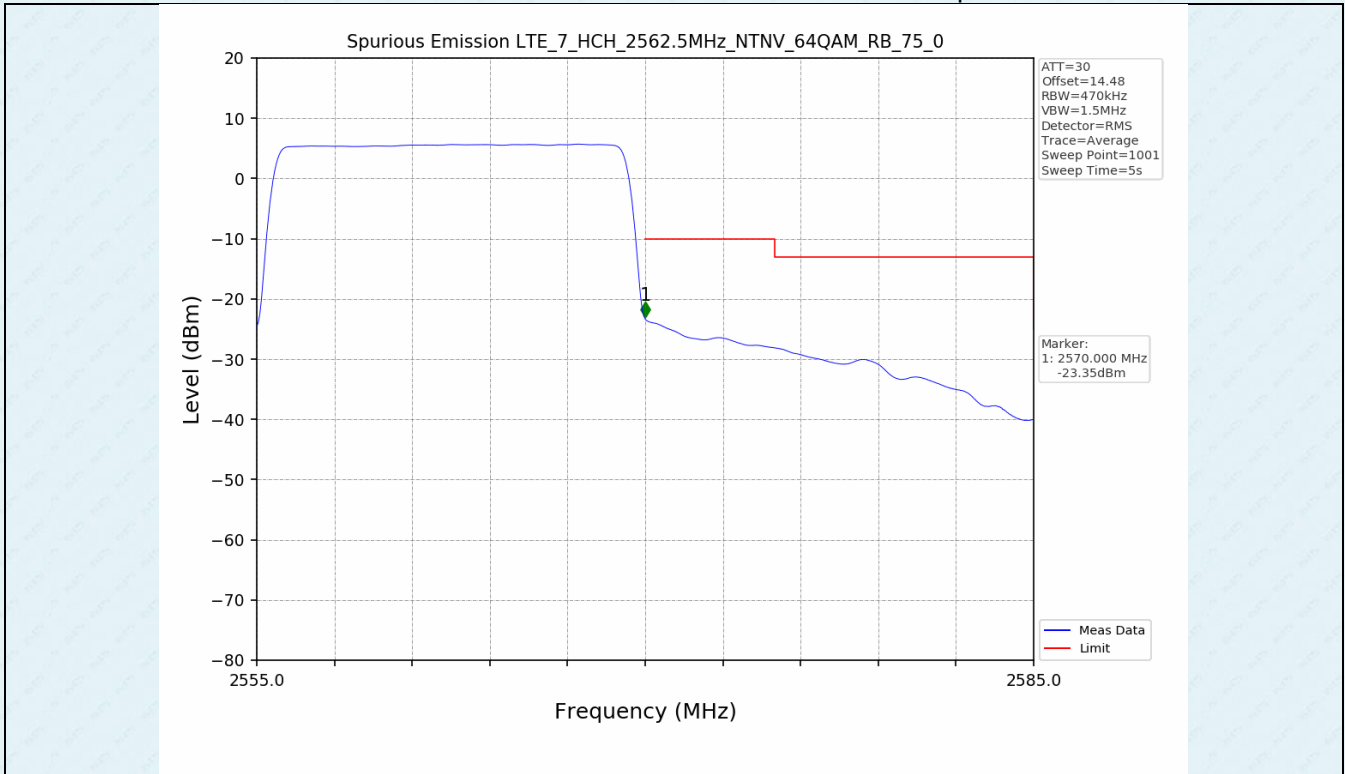

Test Band: 7 _ 20MHz Bandwidth							
Test Mode	RB Allocation		Test result (dB)			Limit (dB)	Verdict
	Size	Offset	LCH	MCH	HCH		
QPSK	100	0	7.01	7.14	7.60	13	PASS
16QAM	100	0	7.46	7.54	7.58	13	PASS
64QAM	100	0	7.46	7.54	7.59	13	PASS

4.2 Test Graph

5. Spurious Emission

5.1 Test Graph

5.1 Test Graph

5.1 Test Graph

5.1 Test Graph

-----End-----