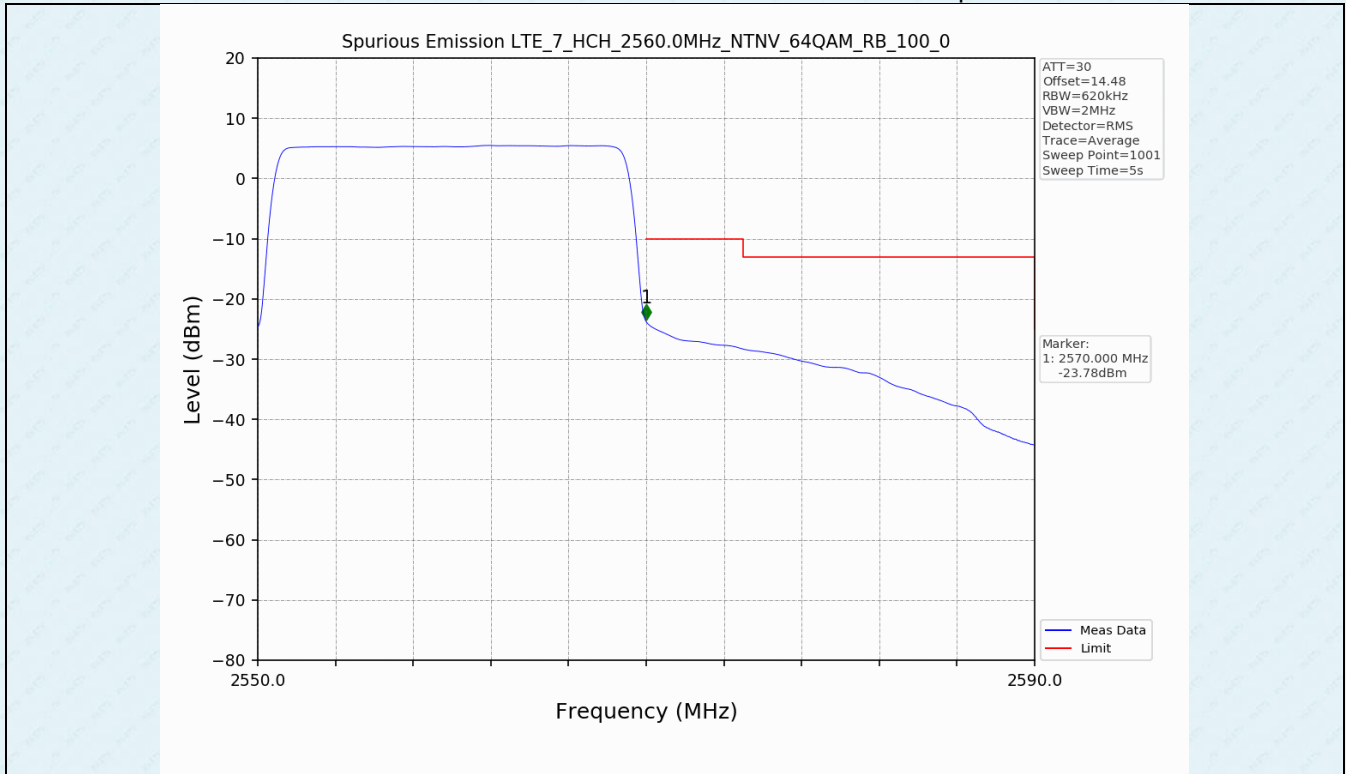

Test Band: 7 _ 20MHz Bandwidth							
Test Mode	RB Allocation		Test result (dB)			Limit (dB)	Verdict
	Size	Offset	LCH	MCH	HCH		
QPSK	100	0	7.01	7.14	7.60	13	PASS
16QAM	100	0	7.46	7.54	7.58	13	PASS
64QAM	100	0	7.46	7.54	7.59	13	PASS

4.2 Test Graph

5. Spurious Emission

5.1 Test Graph

5.1 Test Graph

5.1 Test Graph

5.1 Test Graph

-----End-----