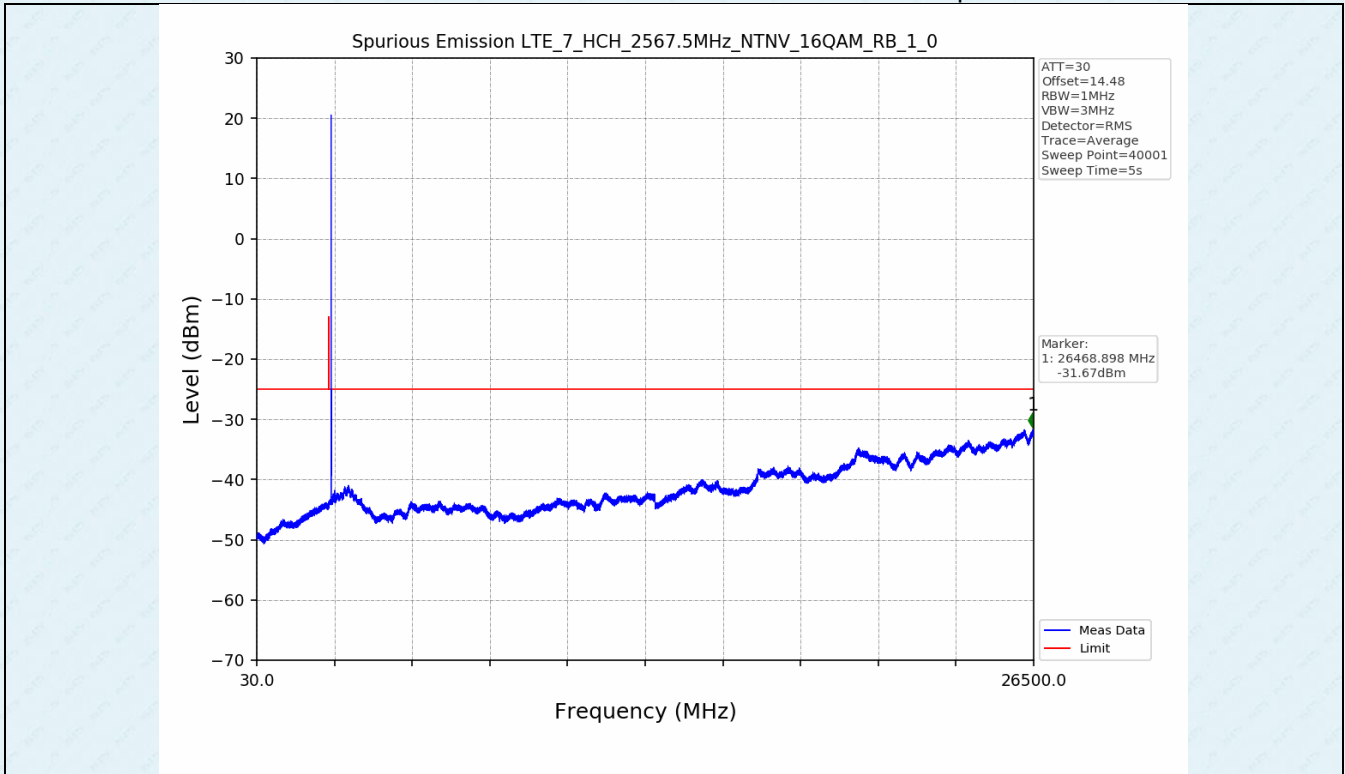

Test Band: 7 _ 20MHz Bandwidth							
Test Mode	RB Allocation		Test result (dB)			Limit (dB)	Verdict
	Size	Offset	LCH	MCH	HCH		
QPSK	100	0	7.01	7.14	7.60	13	PASS
16QAM	100	0	7.46	7.54	7.58	13	PASS
64QAM	100	0	7.46	7.54	7.59	13	PASS

4.2 Test Graph

5. Spurious Emission

5.1 Test Graph

5.1 Test Graph

5.1 Test Graph

5.1 Test Graph

-----End-----