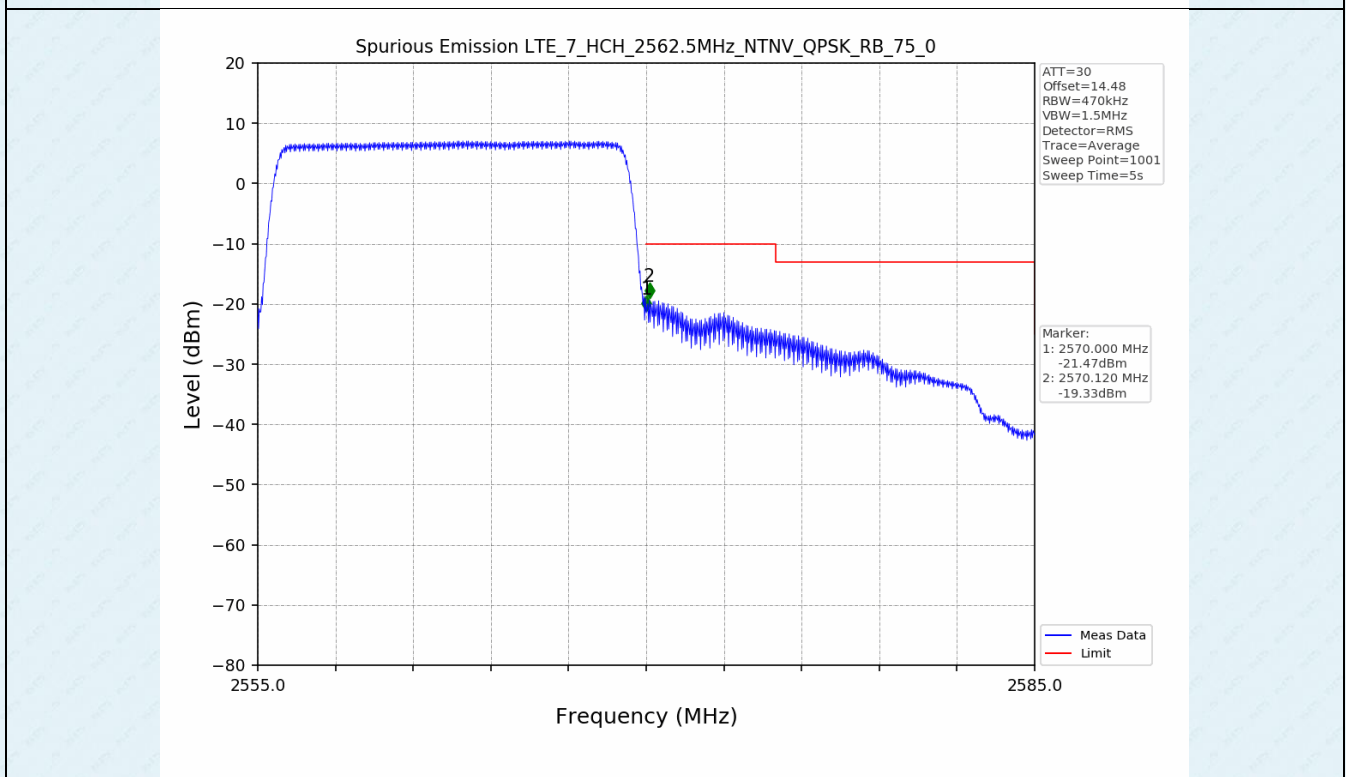

Test Band: 7 _ 20MHz Bandwidth							
Test Mode	RB Allocation		Test result (dB)			Limit (dB)	Verdict
	Size	Offset	LCH	MCH	HCH		
QPSK	100	0	7.01	7.14	7.60	13	PASS
16QAM	100	0	7.46	7.54	7.58	13	PASS
64QAM	100	0	7.46	7.54	7.59	13	PASS

4.2 Test Graph

5. Spurious Emission

5.1 Test Graph

5.1 Test Graph

5.1 Test Graph

5.1 Test Graph

-----End-----