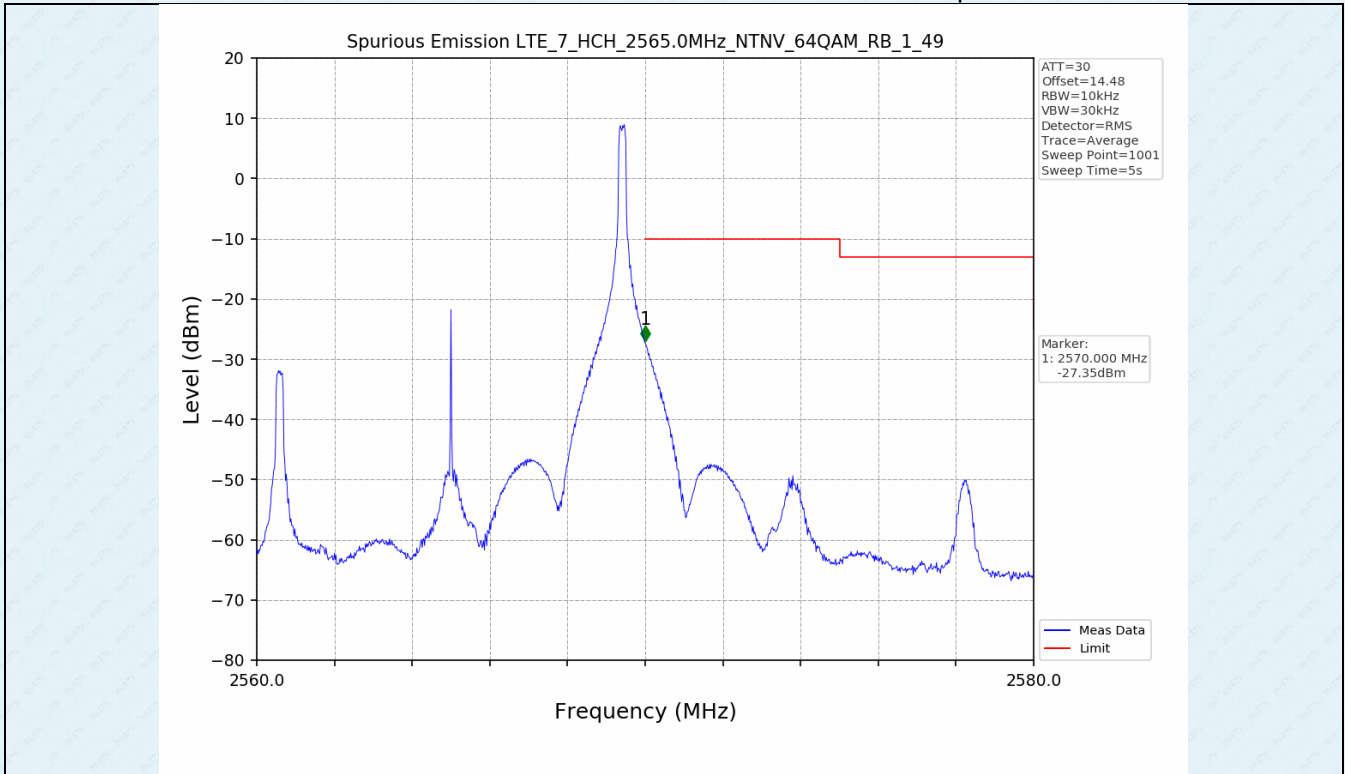

Test Band: 7 _ 20MHz Bandwidth							
Test Mode	RB Allocation		Test result (dB)			Limit (dB)	Verdict
	Size	Offset	LCH	MCH	HCH		
QPSK	100	0	7.01	7.14	7.60	13	PASS
16QAM	100	0	7.46	7.54	7.58	13	PASS
64QAM	100	0	7.46	7.54	7.59	13	PASS

4.2 Test Graph

5. Spurious Emission

5.1 Test Graph

5.1 Test Graph

5.1 Test Graph

5.1 Test Graph

-----End-----