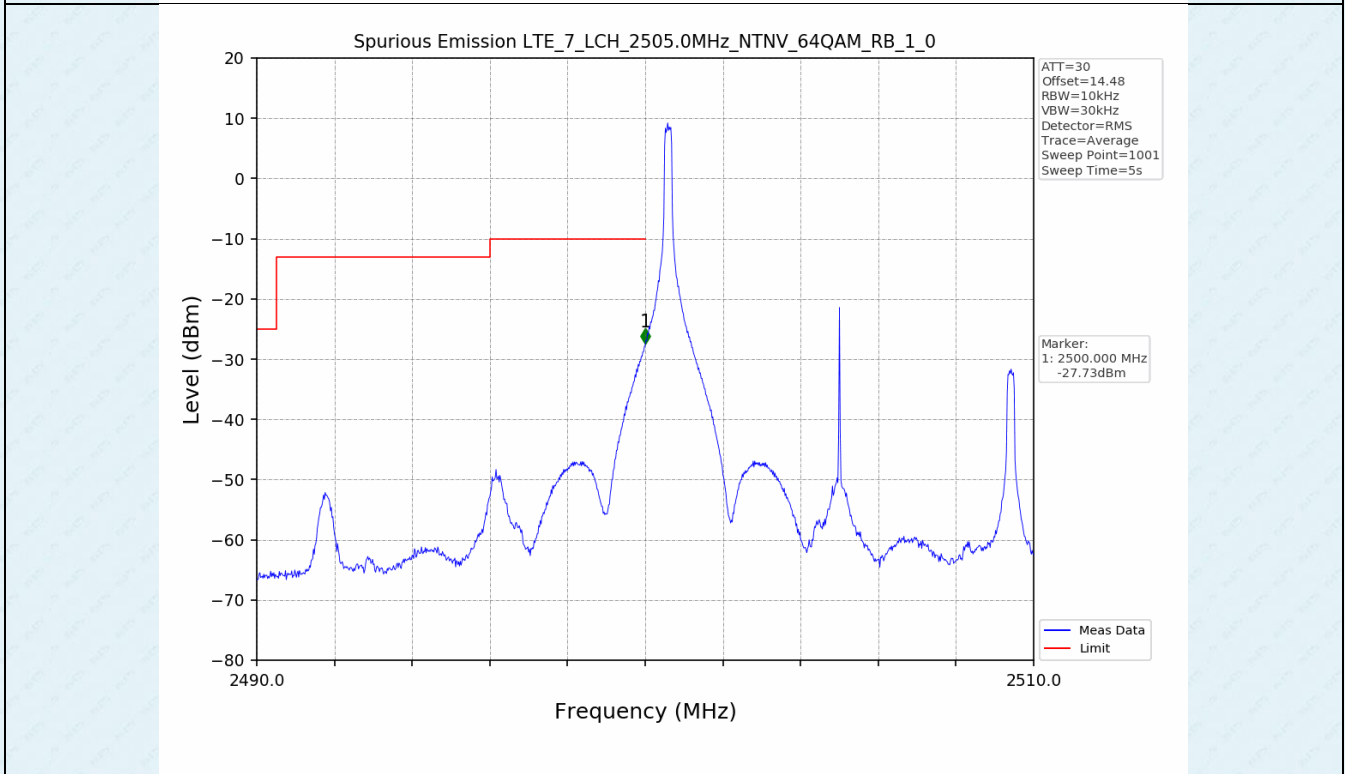

Test Band: 7 _ 20MHz Bandwidth							
Test Mode	RB Allocation		Test result (dB)			Limit (dB)	Verdict
	Size	Offset	LCH	MCH	HCH		
QPSK	100	0	7.01	7.14	7.60	13	PASS
16QAM	100	0	7.46	7.54	7.58	13	PASS
64QAM	100	0	7.46	7.54	7.59	13	PASS

4.2 Test Graph

5. Spurious Emission

5.1 Test Graph

5.1 Test Graph

5.1 Test Graph

5.1 Test Graph

-----End-----