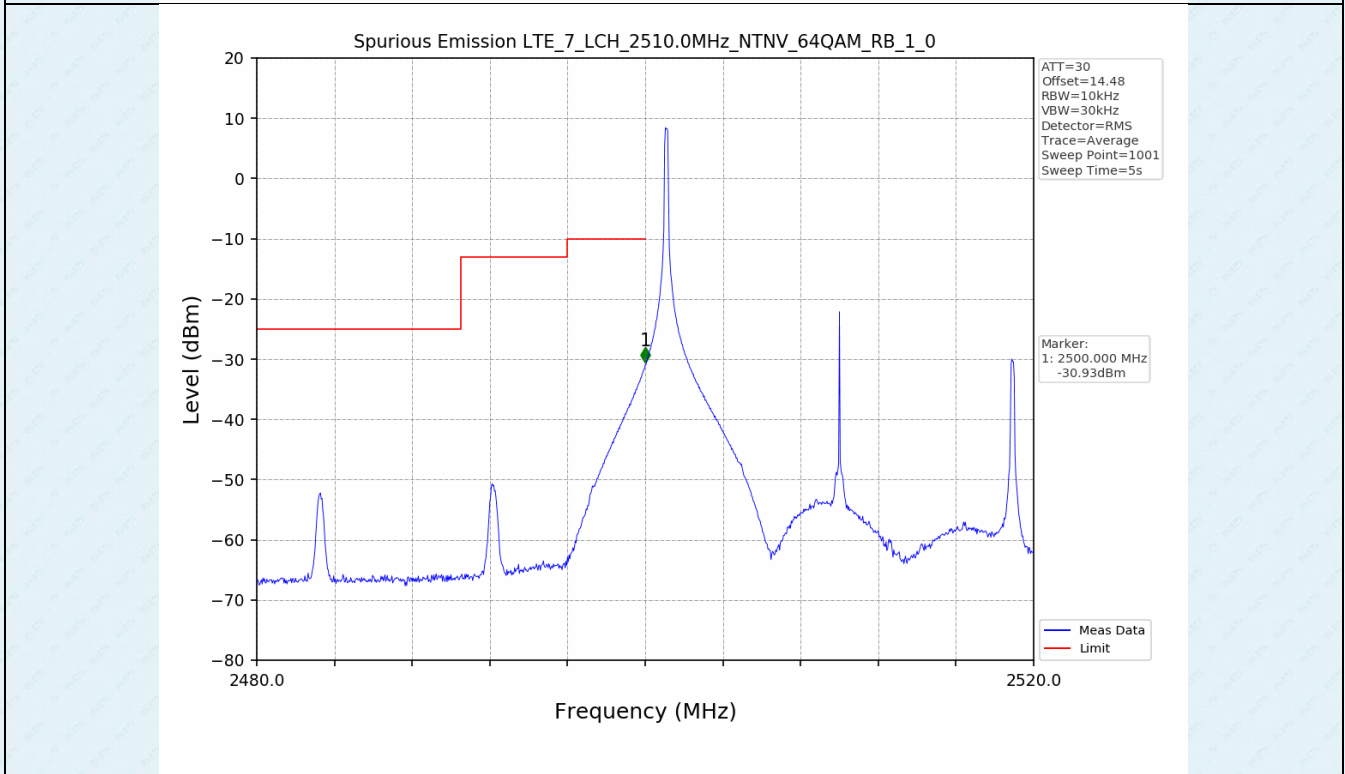

Test Band: 7 _ 20MHz Bandwidth							
Test Mode	RB Allocation		Test result (dB)			Limit (dB)	Verdict
	Size	Offset	LCH	MCH	HCH		
QPSK	100	0	7.01	7.14	7.60	13	PASS
16QAM	100	0	7.46	7.54	7.58	13	PASS
64QAM	100	0	7.46	7.54	7.59	13	PASS

4.2 Test Graph

5. Spurious Emission

5.1 Test Graph

5.1 Test Graph

5.1 Test Graph

5.1 Test Graph

-----End-----