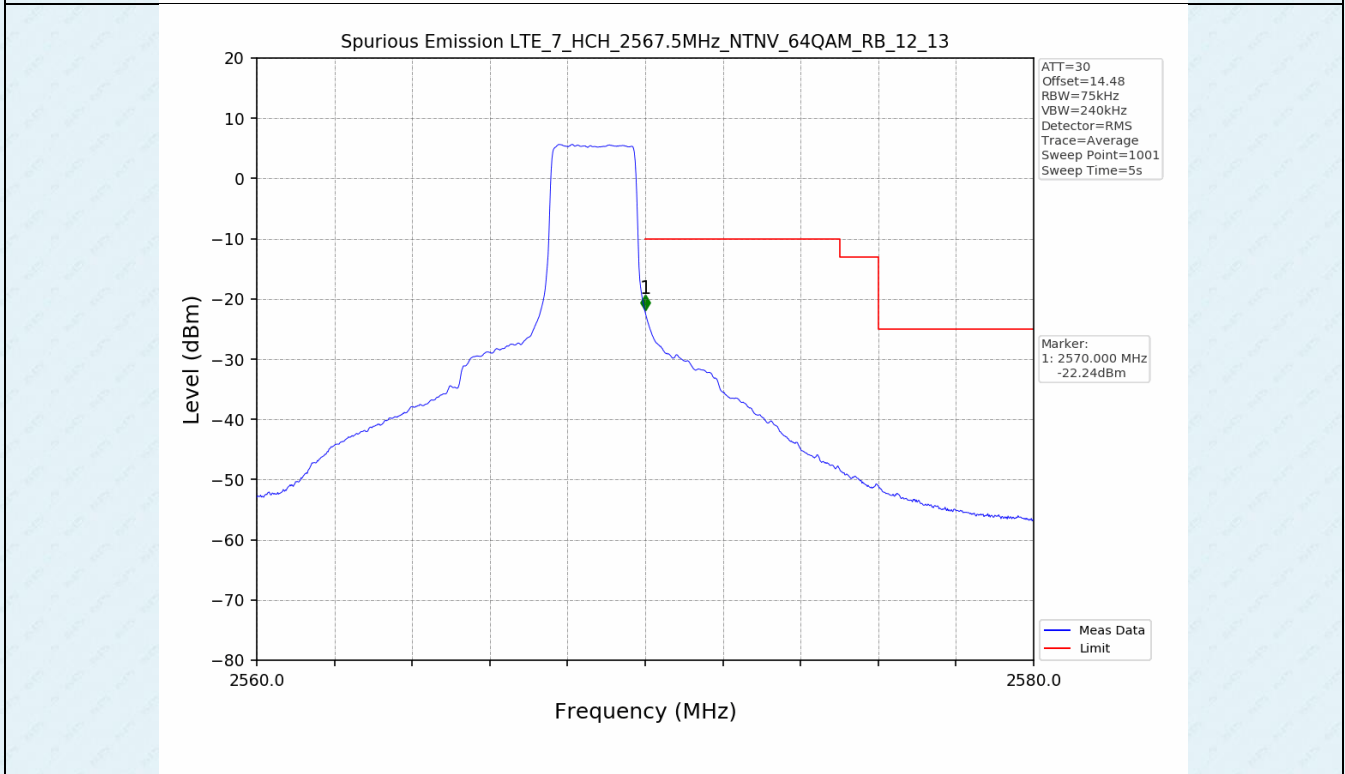

Test Band: 7 _ 20MHz Bandwidth							
Test Mode	RB Allocation		Test result (dB)			Limit (dB)	Verdict
	Size	Offset	LCH	MCH	HCH		
QPSK	100	0	7.01	7.14	7.60	13	PASS
16QAM	100	0	7.46	7.54	7.58	13	PASS
64QAM	100	0	7.46	7.54	7.59	13	PASS

4.2 Test Graph

5. Spurious Emission

5.1 Test Graph

5.1 Test Graph

5.1 Test Graph

5.1 Test Graph

-----End-----