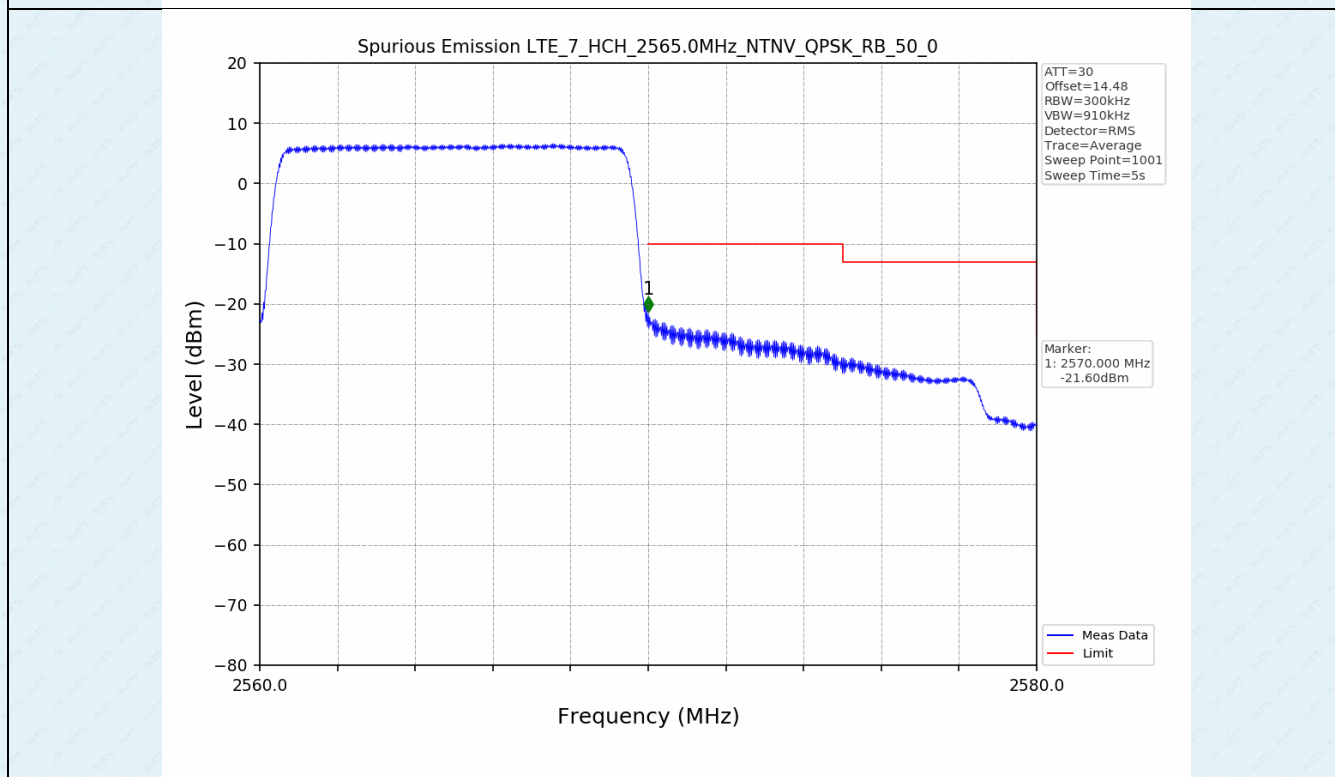

Test Band: 7 _ 20MHz Bandwidth							
Test Mode	RB Allocation		Test result (dB)			Limit (dB)	Verdict
	Size	Offset	LCH	MCH	HCH		
QPSK	100	0	7.01	7.14	7.60	13	PASS
16QAM	100	0	7.46	7.54	7.58	13	PASS
64QAM	100	0	7.46	7.54	7.59	13	PASS

4.2 Test Graph

5. Spurious Emission

5.1 Test Graph

5.1 Test Graph

5.1 Test Graph

5.1 Test Graph

-----End-----