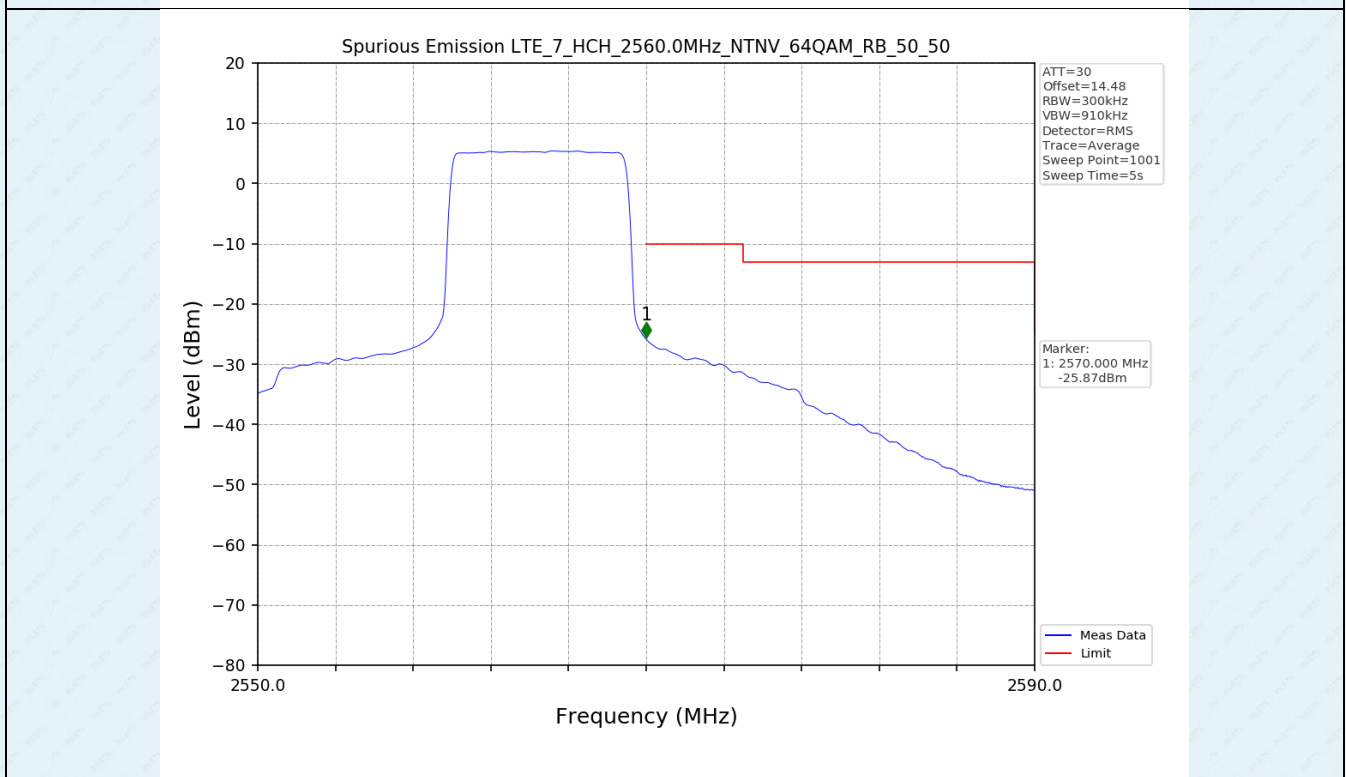

Test Band: 7 _ 20MHz Bandwidth							
Test Mode	RB Allocation		Test result (dB)			Limit (dB)	Verdict
	Size	Offset	LCH	MCH	HCH		
QPSK	100	0	7.01	7.14	7.60	13	PASS
16QAM	100	0	7.46	7.54	7.58	13	PASS
64QAM	100	0	7.46	7.54	7.59	13	PASS

4.2 Test Graph

5. Spurious Emission

5.1 Test Graph

5.1 Test Graph

5.1 Test Graph

5.1 Test Graph

-----End-----