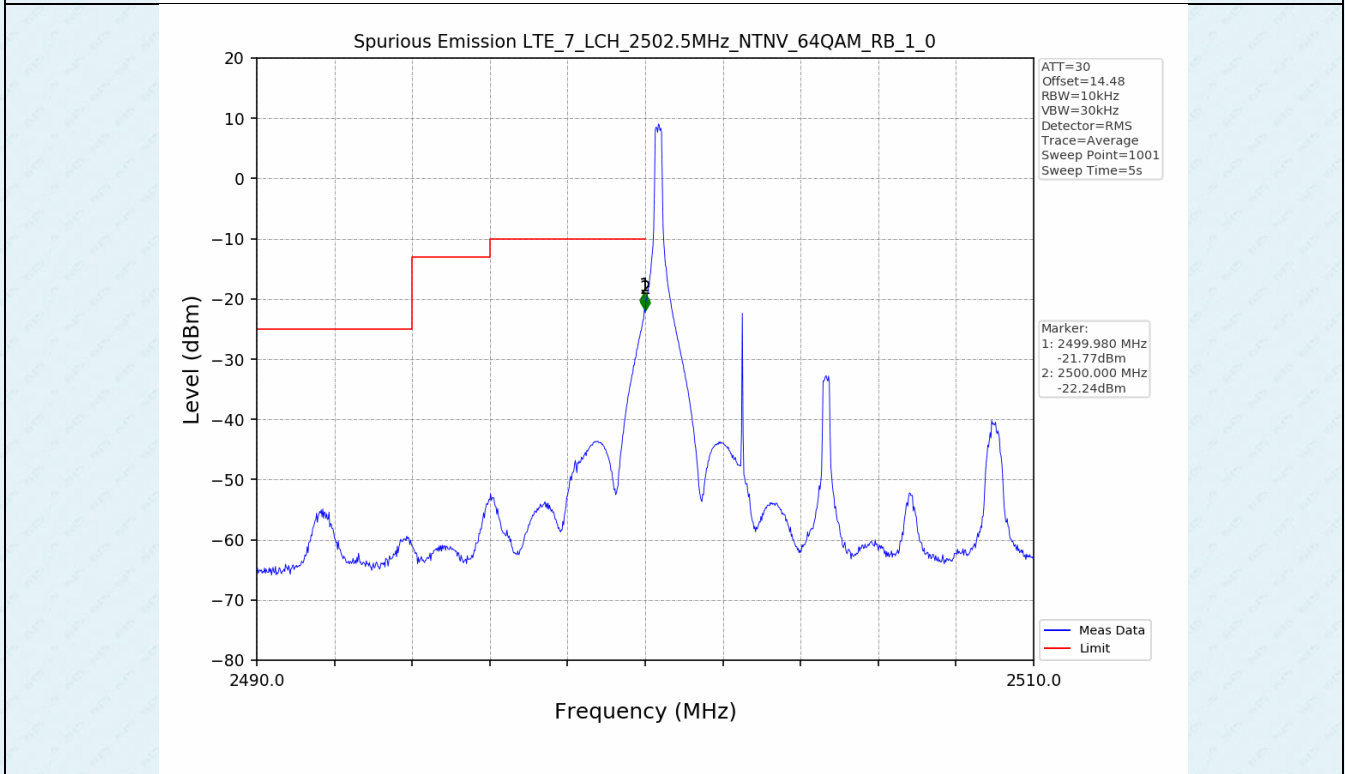

Test Band: 7 _ 20MHz Bandwidth							
Test Mode	RB Allocation		Test result (dB)			Limit (dB)	Verdict
	Size	Offset	LCH	MCH	HCH		
QPSK	100	0	7.01	7.14	7.60	13	PASS
16QAM	100	0	7.46	7.54	7.58	13	PASS
64QAM	100	0	7.46	7.54	7.59	13	PASS

4.2 Test Graph

5. Spurious Emission

5.1 Test Graph

5.1 Test Graph

5.1 Test Graph

5.1 Test Graph

-----End-----