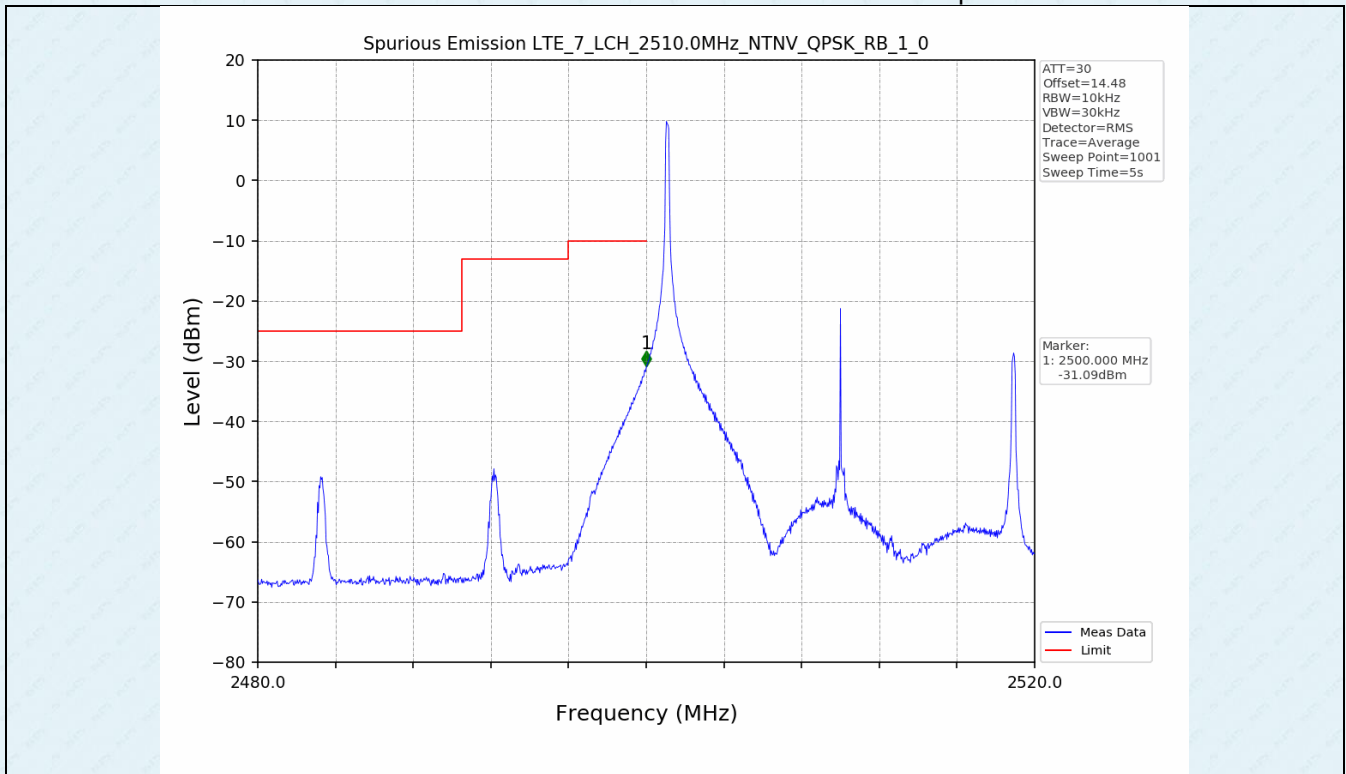

Test Band: 7 _ 20MHz Bandwidth							
Test Mode	RB Allocation		Test result (dB)			Limit (dB)	Verdict
	Size	Offset	LCH	MCH	HCH		
QPSK	100	0	7.01	7.14	7.60	13	PASS
16QAM	100	0	7.46	7.54	7.58	13	PASS
64QAM	100	0	7.46	7.54	7.59	13	PASS

4.2 Test Graph

5. Spurious Emission

5.1 Test Graph

5.1 Test Graph

5.1 Test Graph

5.1 Test Graph

-----End-----