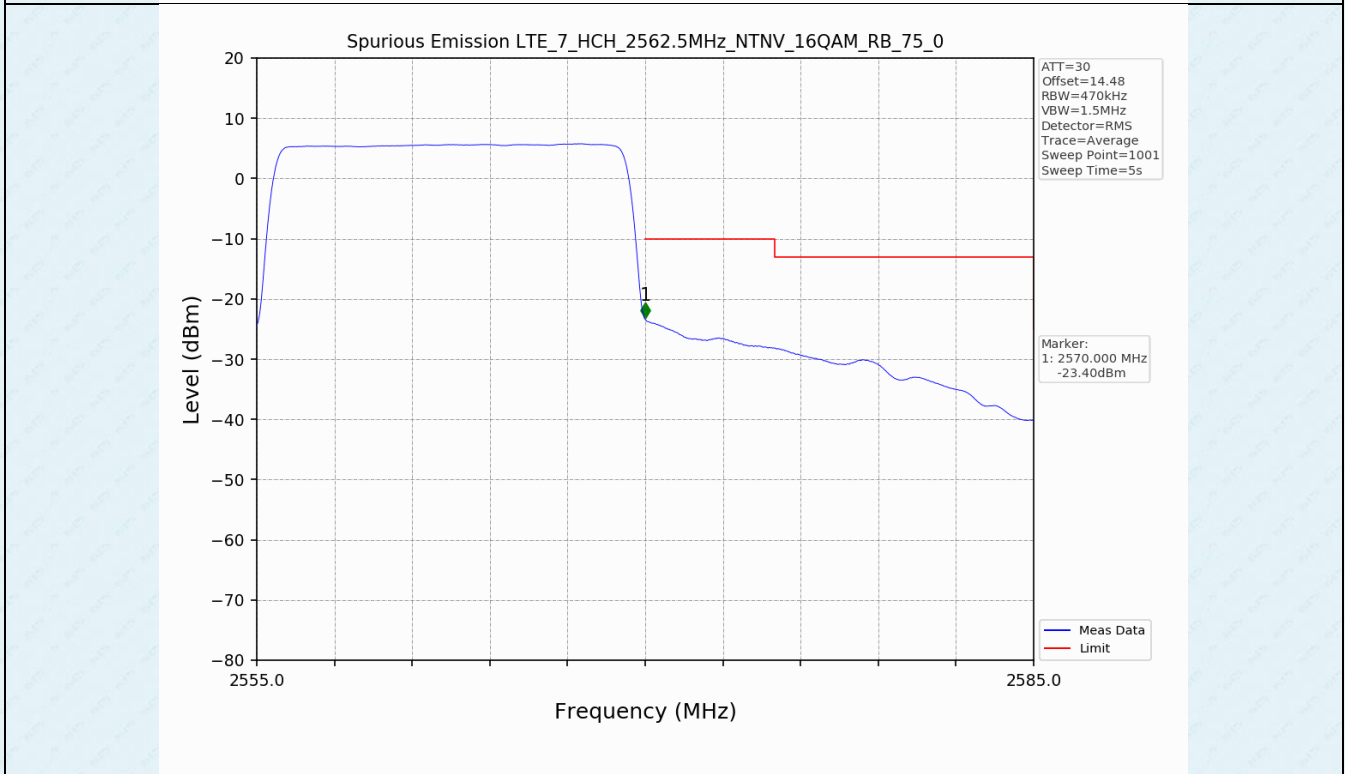

Test Band: 7 _ 20MHz Bandwidth							
Test Mode	RB Allocation		Test result (dB)			Limit (dB)	Verdict
	Size	Offset	LCH	MCH	HCH		
QPSK	100	0	7.01	7.14	7.60	13	PASS
16QAM	100	0	7.46	7.54	7.58	13	PASS
64QAM	100	0	7.46	7.54	7.59	13	PASS

4.2 Test Graph

5. Spurious Emission

5.1 Test Graph

5.1 Test Graph

5.1 Test Graph

5.1 Test Graph

-----End-----