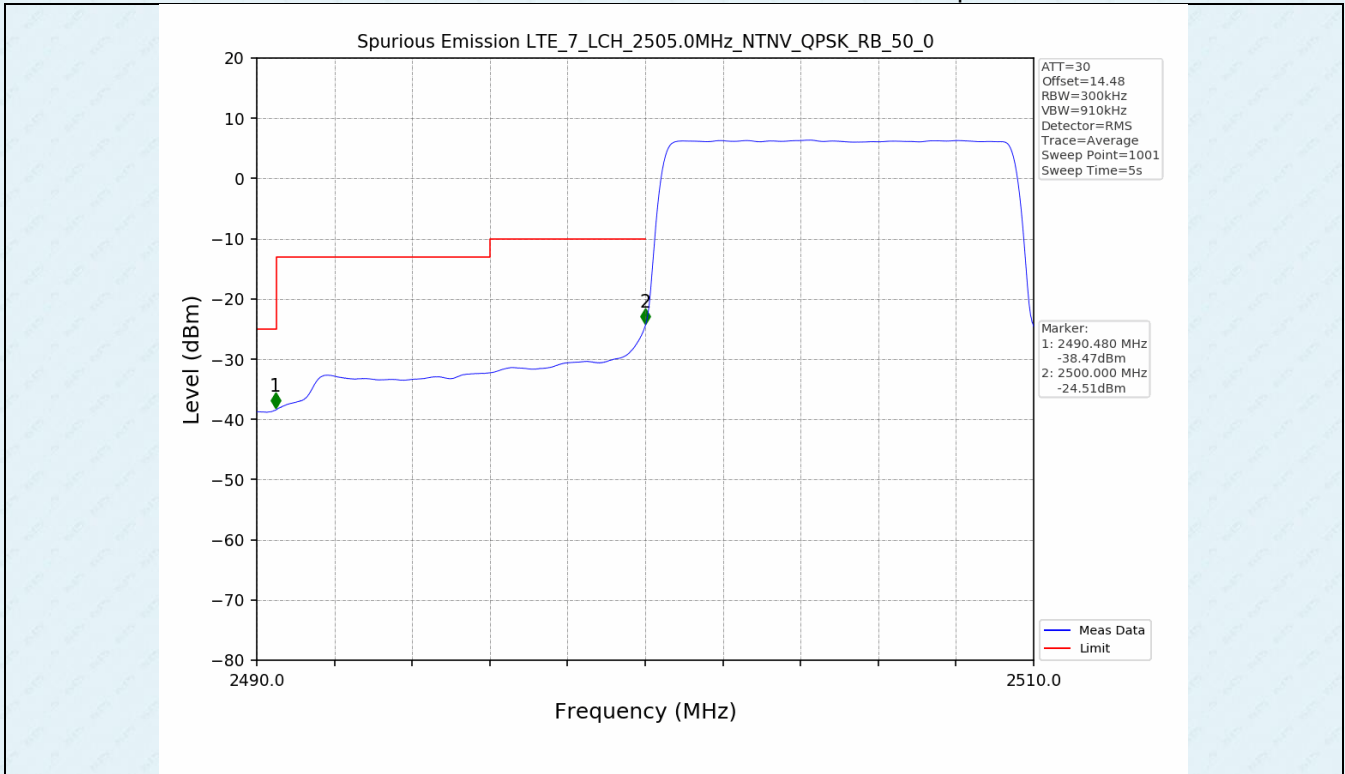

Test Band: 7 _ 20MHz Bandwidth							
Test Mode	RB Allocation		Test result (dB)			Limit (dB)	Verdict
	Size	Offset	LCH	MCH	HCH		
QPSK	100	0	7.01	7.14	7.60	13	PASS
16QAM	100	0	7.46	7.54	7.58	13	PASS
64QAM	100	0	7.46	7.54	7.59	13	PASS

4.2 Test Graph

5. Spurious Emission

5.1 Test Graph

5.1 Test Graph

5.1 Test Graph

5.1 Test Graph

-----End-----