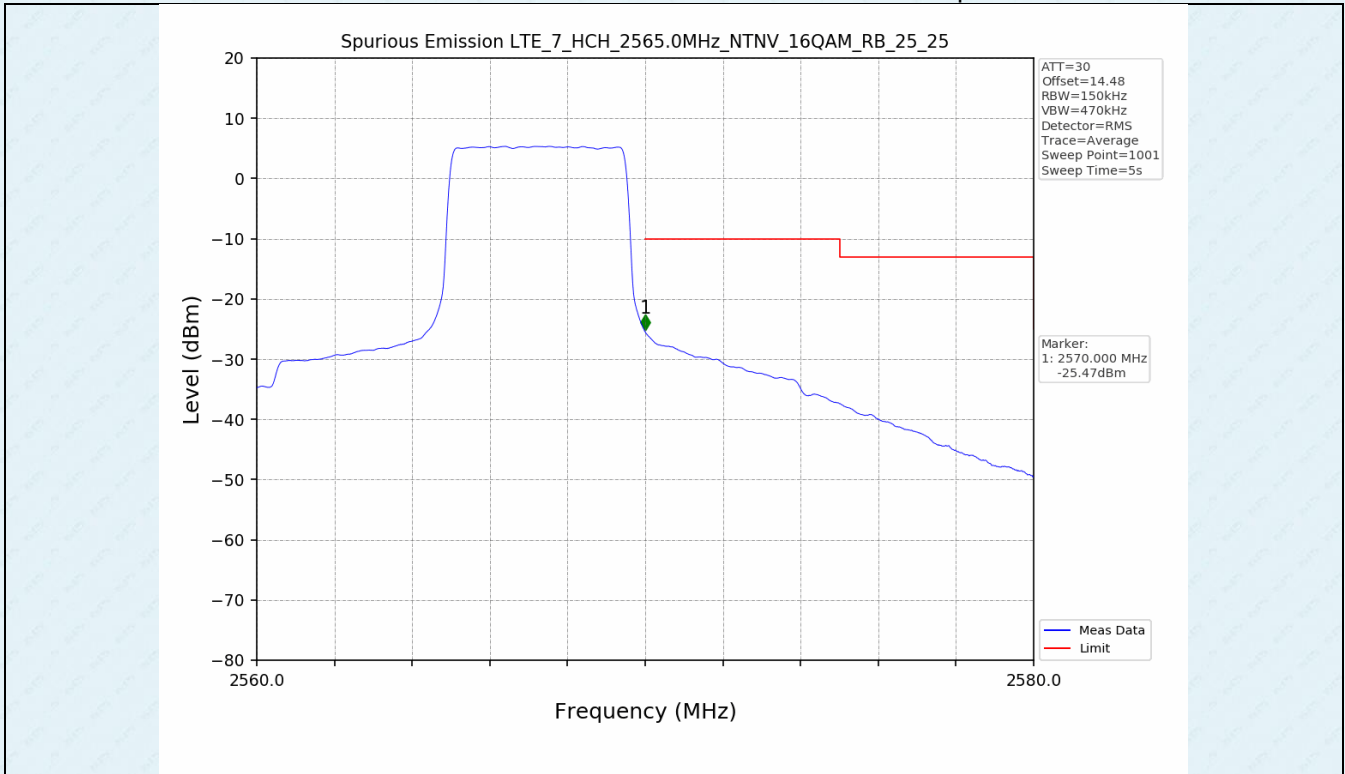

Test Band: 7 _ 20MHz Bandwidth							
Test Mode	RB Allocation		Test result (dB)			Limit (dB)	Verdict
	Size	Offset	LCH	MCH	HCH		
QPSK	100	0	7.01	7.14	7.60	13	PASS
16QAM	100	0	7.46	7.54	7.58	13	PASS
64QAM	100	0	7.46	7.54	7.59	13	PASS

4.2 Test Graph

5. Spurious Emission

5.1 Test Graph

5.1 Test Graph

5.1 Test Graph

5.1 Test Graph

-----End-----