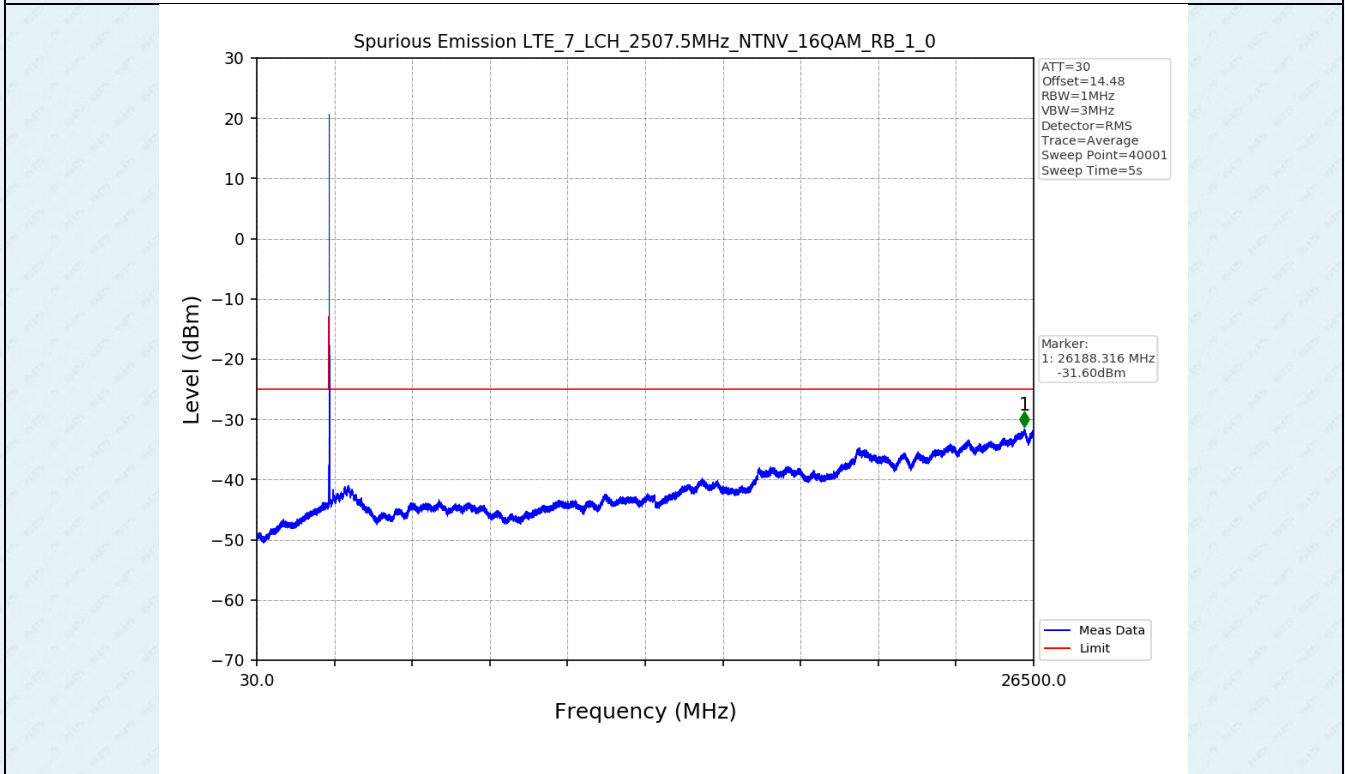

Test Band: 7 _ 20MHz Bandwidth							
Test Mode	RB Allocation		Test result (dB)			Limit (dB)	Verdict
	Size	Offset	LCH	MCH	HCH		
QPSK	100	0	7.01	7.14	7.60	13	PASS
16QAM	100	0	7.46	7.54	7.58	13	PASS
64QAM	100	0	7.46	7.54	7.59	13	PASS

4.2 Test Graph

5. Spurious Emission

5.1 Test Graph

5.1 Test Graph

5.1 Test Graph

5.1 Test Graph

-----End-----