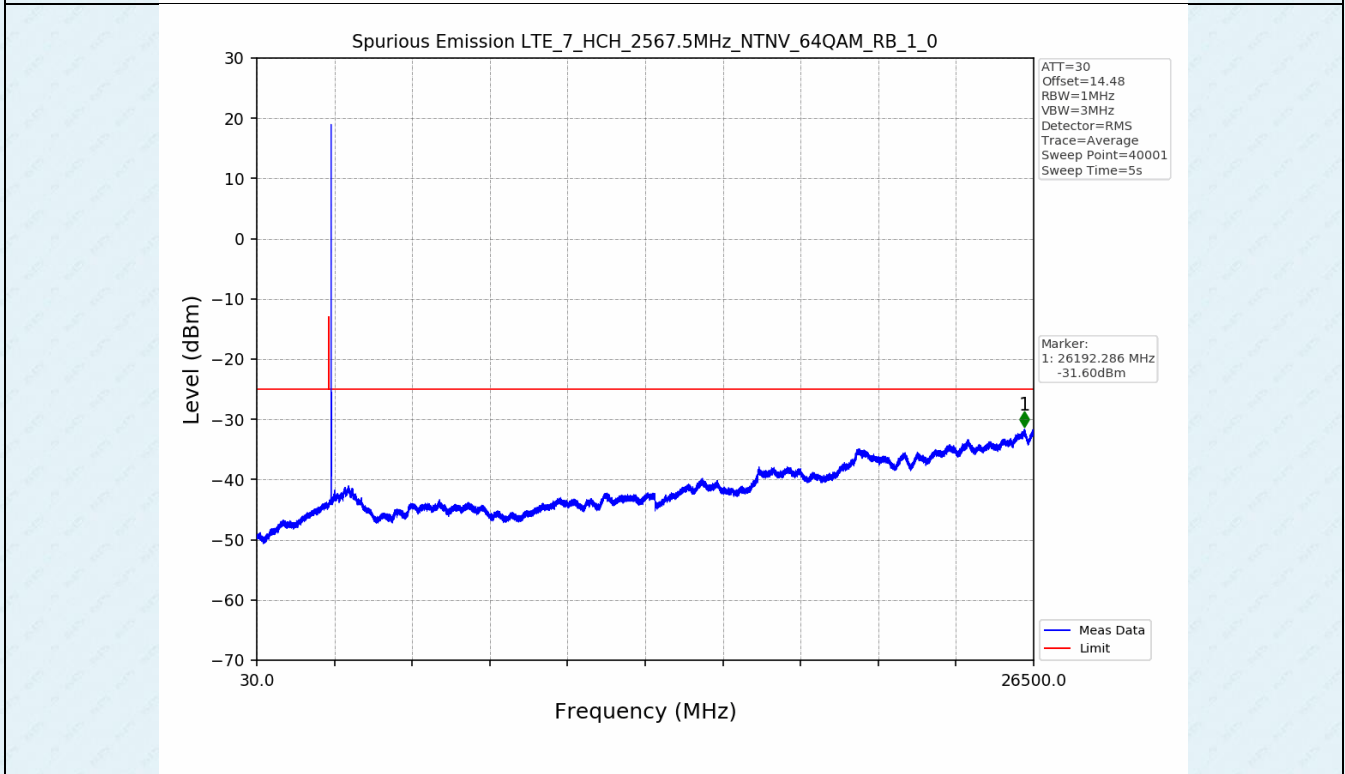

Test Band: 7 _ 20MHz Bandwidth							
Test Mode	RB Allocation		Test result (dB)			Limit (dB)	Verdict
	Size	Offset	LCH	MCH	HCH		
QPSK	100	0	7.01	7.14	7.60	13	PASS
16QAM	100	0	7.46	7.54	7.58	13	PASS
64QAM	100	0	7.46	7.54	7.59	13	PASS

4.2 Test Graph

5. Spurious Emission

5.1 Test Graph

5.1 Test Graph

5.1 Test Graph

5.1 Test Graph

-----End-----