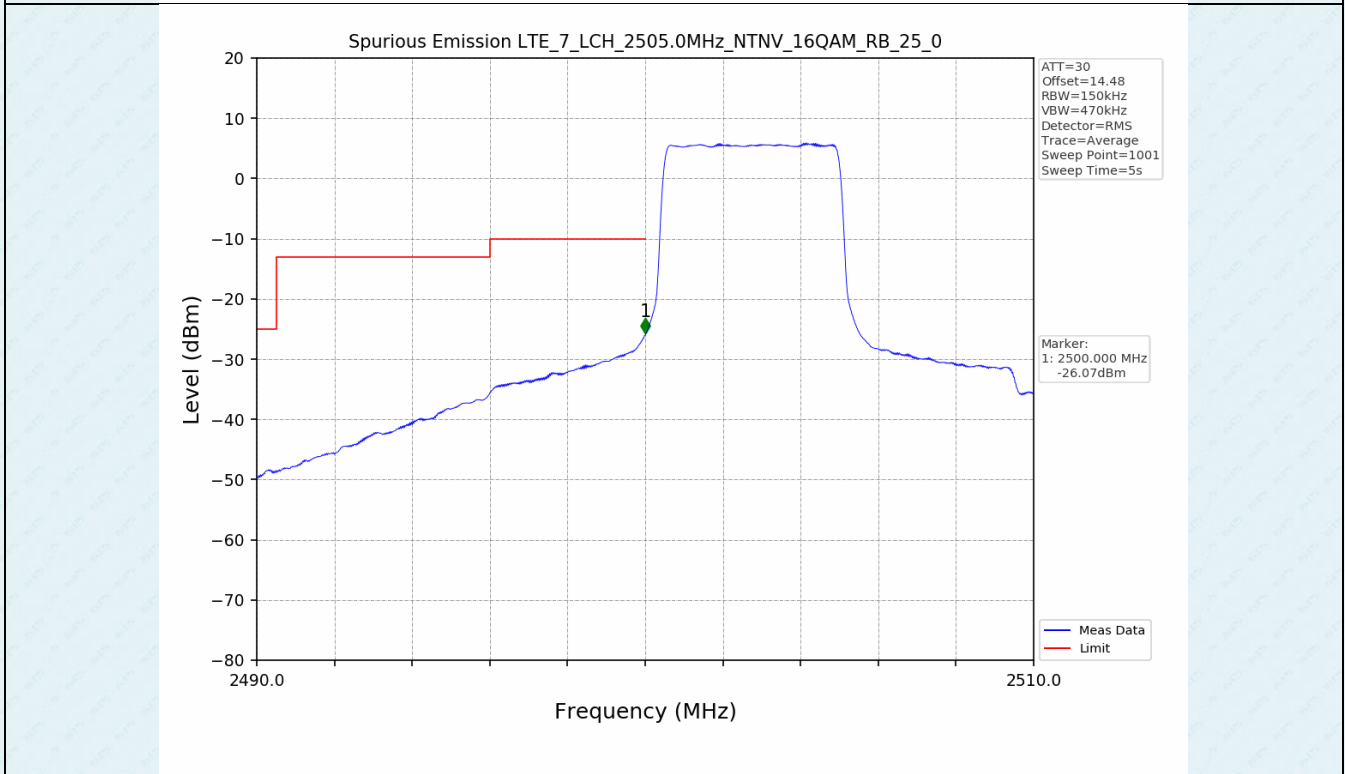

Test Band: 7 _ 20MHz Bandwidth							
Test Mode	RB Allocation		Test result (dB)			Limit (dB)	Verdict
	Size	Offset	LCH	MCH	HCH		
QPSK	100	0	7.01	7.14	7.60	13	PASS
16QAM	100	0	7.46	7.54	7.58	13	PASS
64QAM	100	0	7.46	7.54	7.59	13	PASS

4.2 Test Graph

5. Spurious Emission

5.1 Test Graph

5.1 Test Graph

5.1 Test Graph

5.1 Test Graph

-----End-----