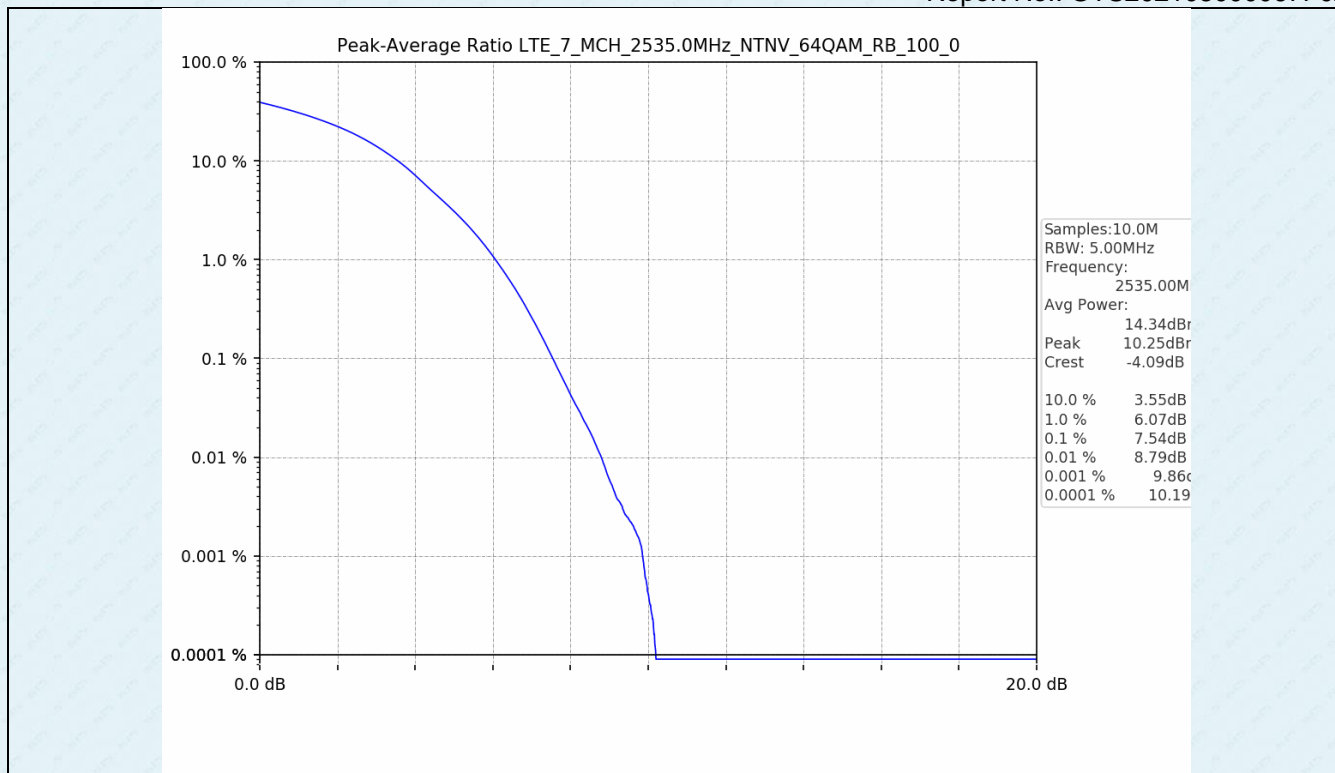

Test Band: 7 _ 20MHz Bandwidth							
Test Mode	RB Allocation		Test result (dB)			Limit (dB)	Verdict
	Size	Offset	LCH	MCH	HCH		
QPSK	100	0	7.01	7.14	7.60	13	PASS
16QAM	100	0	7.46	7.54	7.58	13	PASS
64QAM	100	0	7.46	7.54	7.59	13	PASS

4.2 Test Graph

5. Spurious Emission

5.1 Test Graph

5.1 Test Graph

5.1 Test Graph

5.1 Test Graph

-----End-----