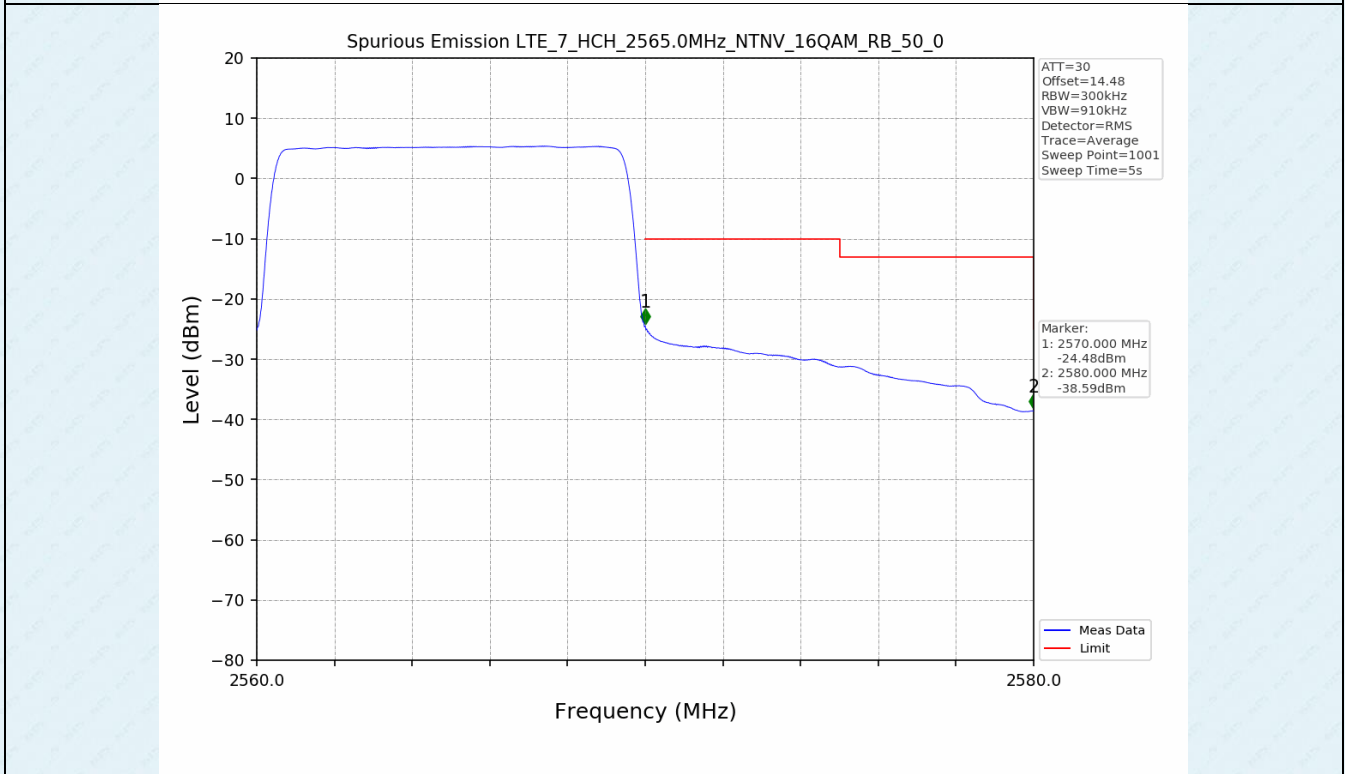

Test Band: 7 _ 20MHz Bandwidth							
Test Mode	RB Allocation		Test result (dB)			Limit (dB)	Verdict
	Size	Offset	LCH	MCH	HCH		
QPSK	100	0	7.01	7.14	7.60	13	PASS
16QAM	100	0	7.46	7.54	7.58	13	PASS
64QAM	100	0	7.46	7.54	7.59	13	PASS

4.2 Test Graph

5. Spurious Emission

5.1 Test Graph

5.1 Test Graph

5.1 Test Graph

5.1 Test Graph

-----End-----