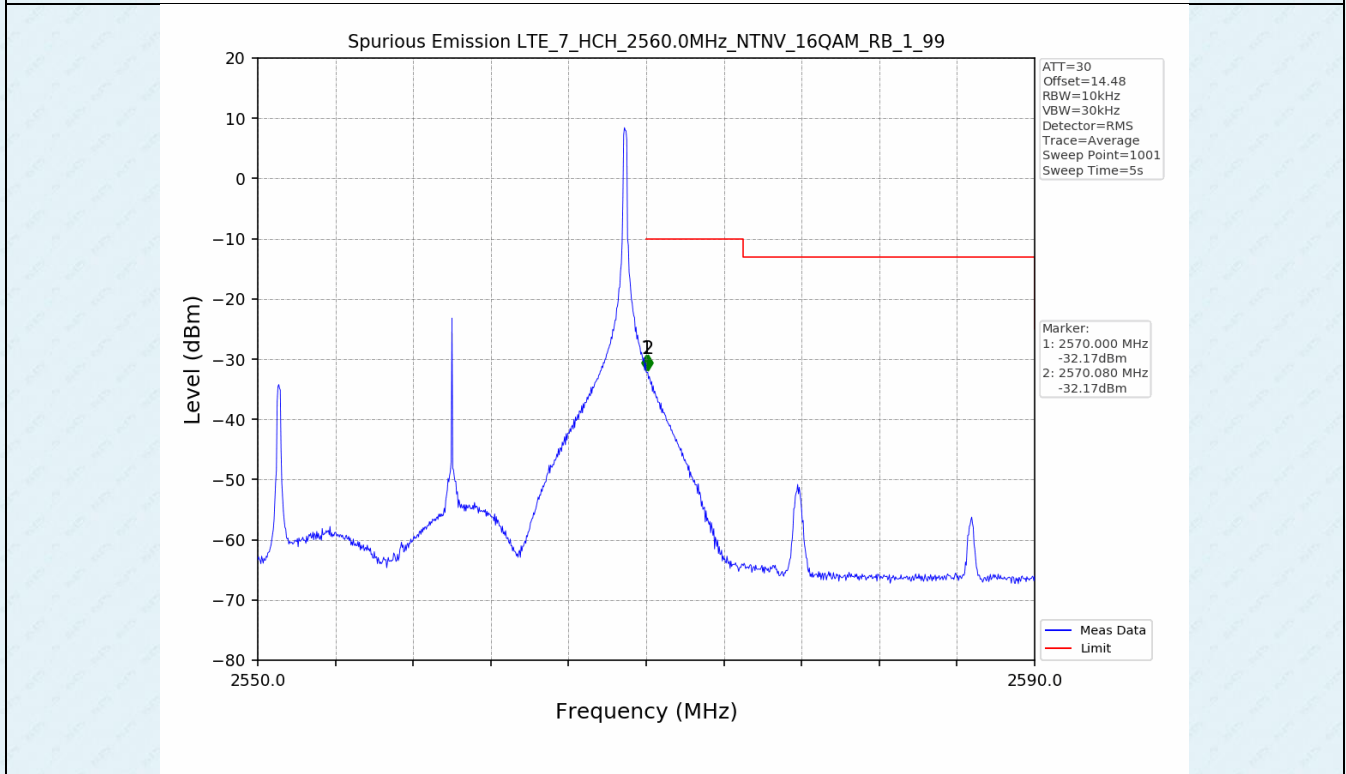

Test Band: 7 _ 20MHz Bandwidth							
Test Mode	RB Allocation		Test result (dB)			Limit (dB)	Verdict
	Size	Offset	LCH	MCH	HCH		
QPSK	100	0	7.01	7.14	7.60	13	PASS
16QAM	100	0	7.46	7.54	7.58	13	PASS
64QAM	100	0	7.46	7.54	7.59	13	PASS

4.2 Test Graph

5. Spurious Emission

5.1 Test Graph

5.1 Test Graph

5.1 Test Graph

5.1 Test Graph

-----End-----