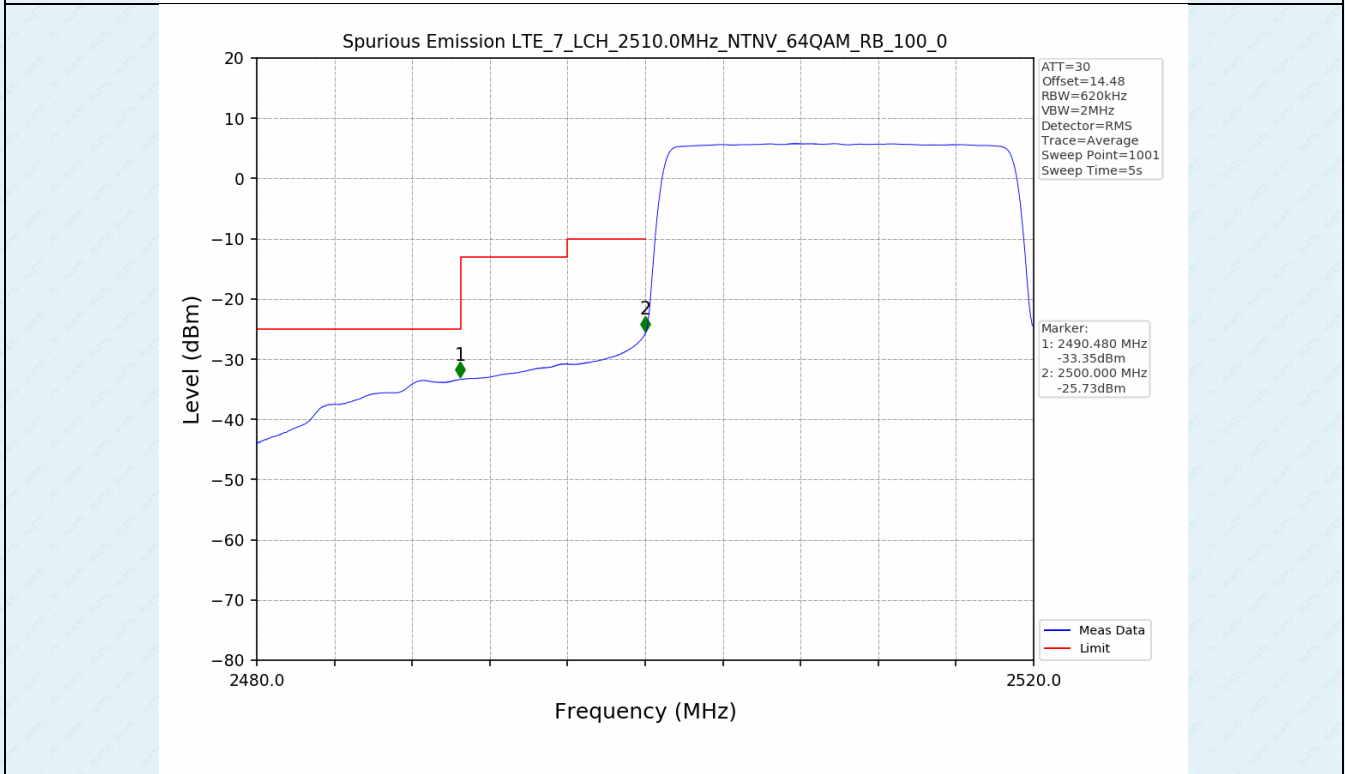

Test Band: 7 _ 20MHz Bandwidth							
Test Mode	RB Allocation		Test result (dB)			Limit (dB)	Verdict
	Size	Offset	LCH	MCH	HCH		
QPSK	100	0	7.01	7.14	7.60	13	PASS
16QAM	100	0	7.46	7.54	7.58	13	PASS
64QAM	100	0	7.46	7.54	7.59	13	PASS

4.2 Test Graph

5. Spurious Emission

5.1 Test Graph

5.1 Test Graph

5.1 Test Graph

5.1 Test Graph

-----End-----