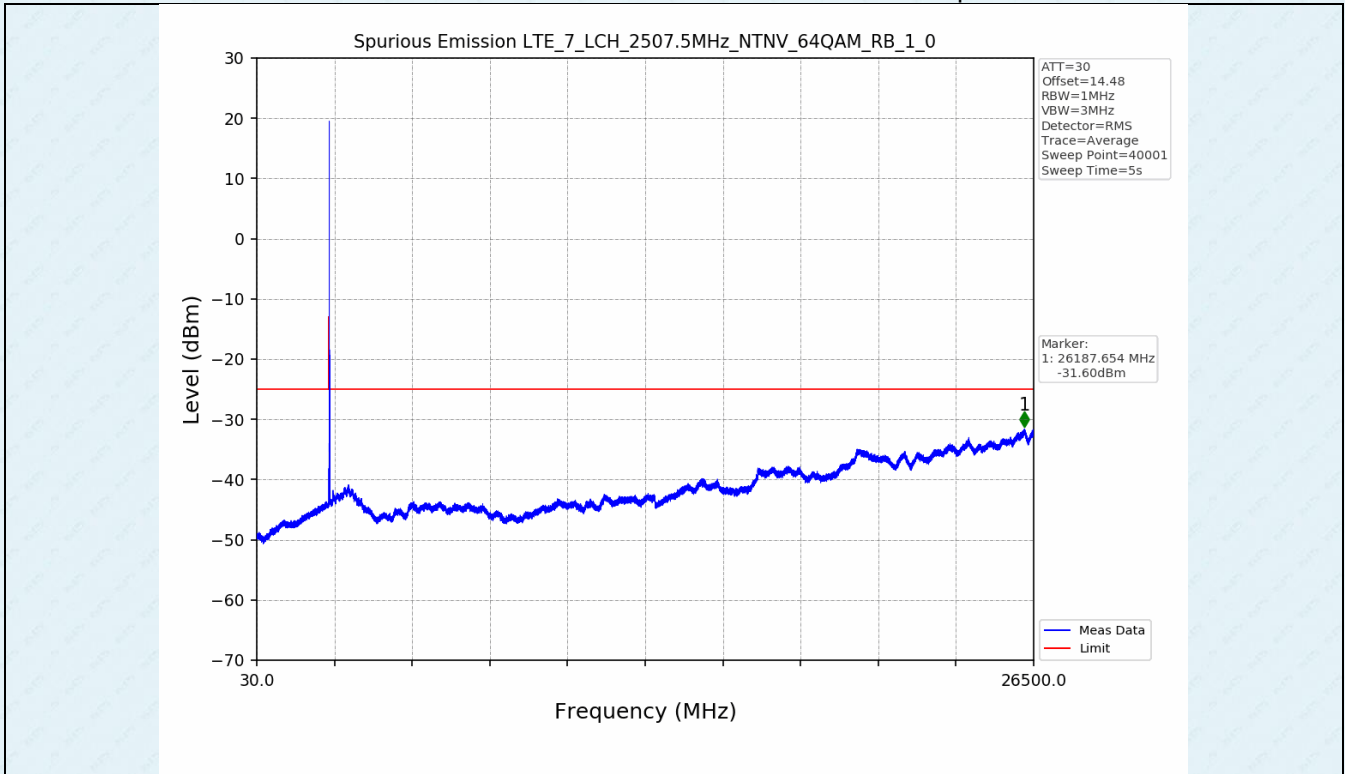

Test Band: 7 _ 20MHz Bandwidth							
Test Mode	RB Allocation		Test result (dB)			Limit (dB)	Verdict
	Size	Offset	LCH	MCH	HCH		
QPSK	100	0	7.01	7.14	7.60	13	PASS
16QAM	100	0	7.46	7.54	7.58	13	PASS
64QAM	100	0	7.46	7.54	7.59	13	PASS

4.2 Test Graph

5. Spurious Emission

5.1 Test Graph

5.1 Test Graph

5.1 Test Graph

5.1 Test Graph

-----End-----