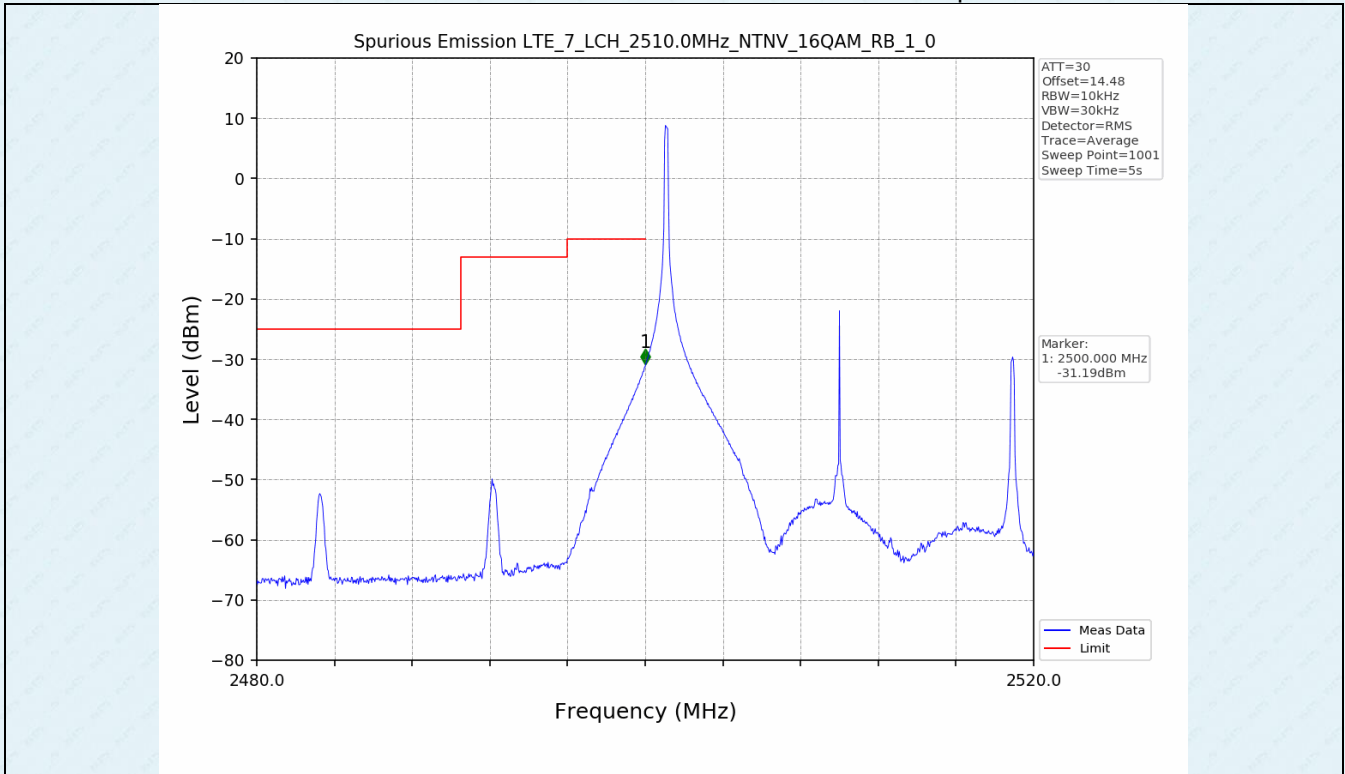

Test Band: 7 _ 20MHz Bandwidth							
Test Mode	RB Allocation		Test result (dB)			Limit (dB)	Verdict
	Size	Offset	LCH	MCH	HCH		
QPSK	100	0	7.01	7.14	7.60	13	PASS
16QAM	100	0	7.46	7.54	7.58	13	PASS
64QAM	100	0	7.46	7.54	7.59	13	PASS

4.2 Test Graph

5. Spurious Emission

5.1 Test Graph

5.1 Test Graph

5.1 Test Graph

5.1 Test Graph

-----End-----