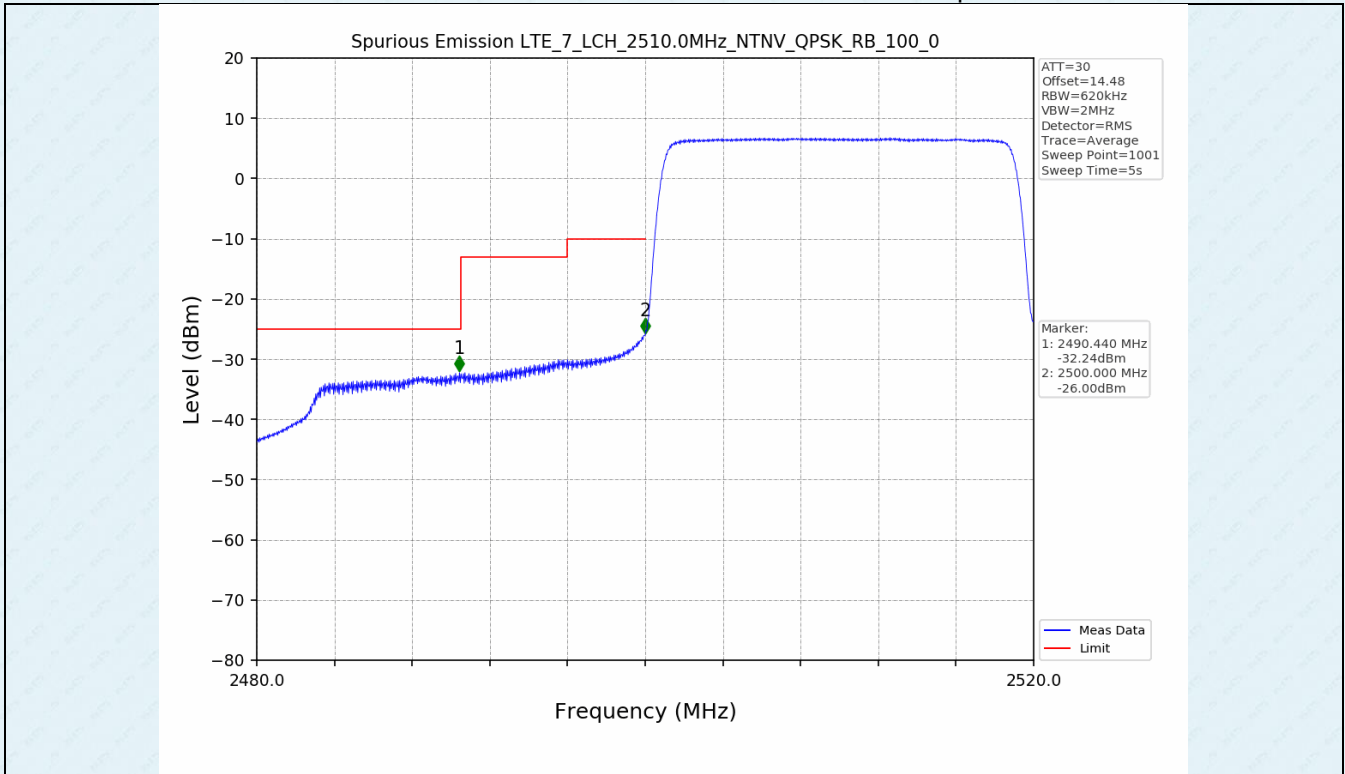

Test Band: 7 _ 20MHz Bandwidth							
Test Mode	RB Allocation		Test result (dB)			Limit (dB)	Verdict
	Size	Offset	LCH	MCH	HCH		
QPSK	100	0	7.01	7.14	7.60	13	PASS
16QAM	100	0	7.46	7.54	7.58	13	PASS
64QAM	100	0	7.46	7.54	7.59	13	PASS

4.2 Test Graph

5. Spurious Emission

5.1 Test Graph

5.1 Test Graph

5.1 Test Graph

5.1 Test Graph

-----End-----