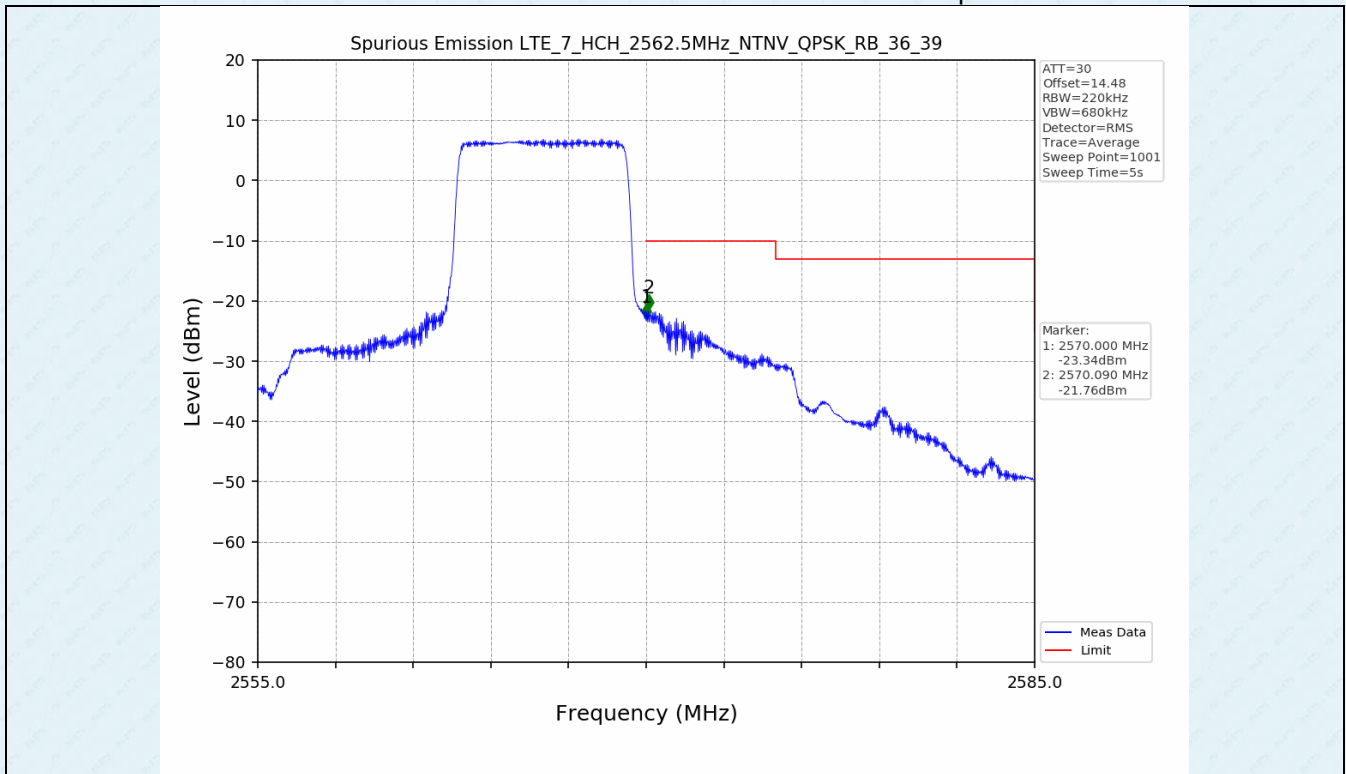

Test Band: 7 _ 20MHz Bandwidth							
Test Mode	RB Allocation		Test result (dB)			Limit (dB)	Verdict
	Size	Offset	LCH	MCH	HCH		
QPSK	100	0	7.01	7.14	7.60	13	PASS
16QAM	100	0	7.46	7.54	7.58	13	PASS
64QAM	100	0	7.46	7.54	7.59	13	PASS

4.2 Test Graph

5. Spurious Emission

5.1 Test Graph

5.1 Test Graph

5.1 Test Graph

5.1 Test Graph

-----End-----