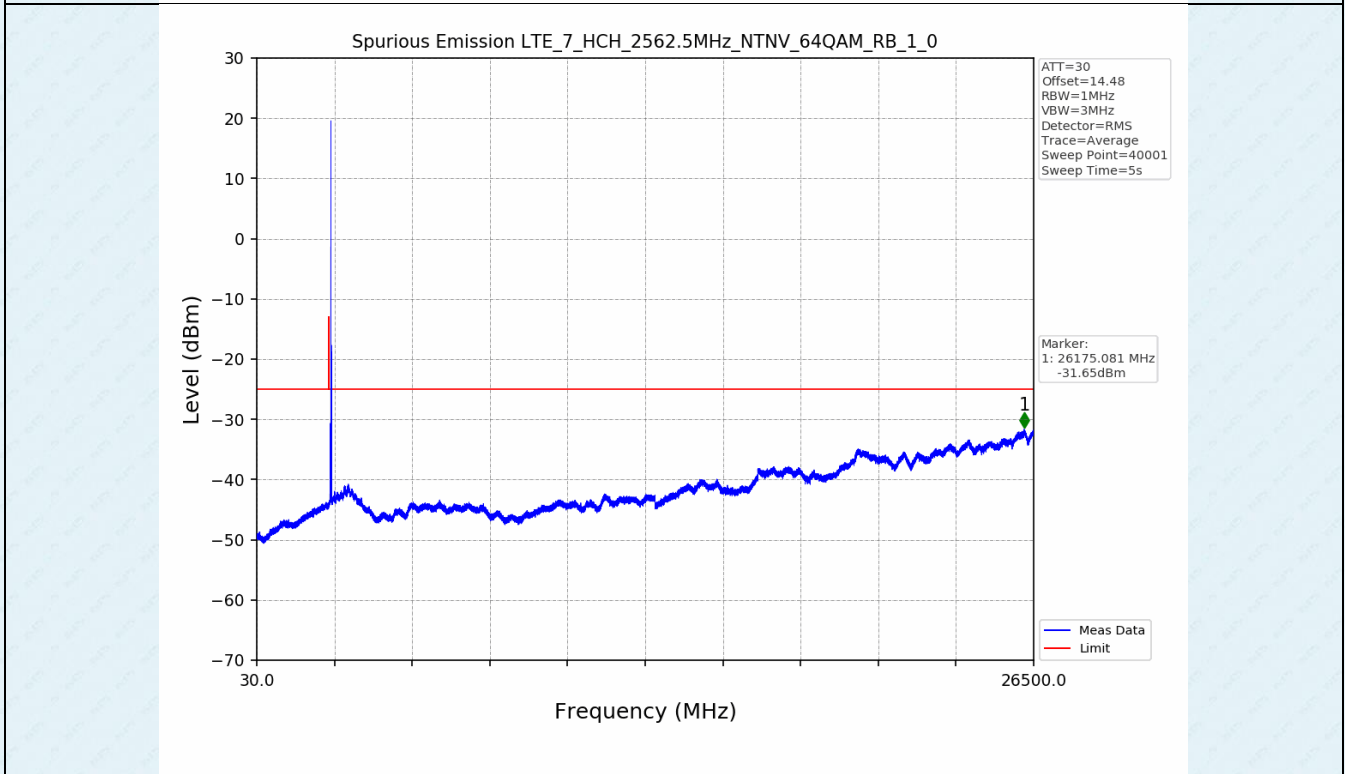

Test Band: 7 _ 20MHz Bandwidth							
Test Mode	RB Allocation		Test result (dB)			Limit (dB)	Verdict
	Size	Offset	LCH	MCH	HCH		
QPSK	100	0	7.01	7.14	7.60	13	PASS
16QAM	100	0	7.46	7.54	7.58	13	PASS
64QAM	100	0	7.46	7.54	7.59	13	PASS

4.2 Test Graph

5. Spurious Emission

5.1 Test Graph

5.1 Test Graph

5.1 Test Graph

5.1 Test Graph

-----End-----