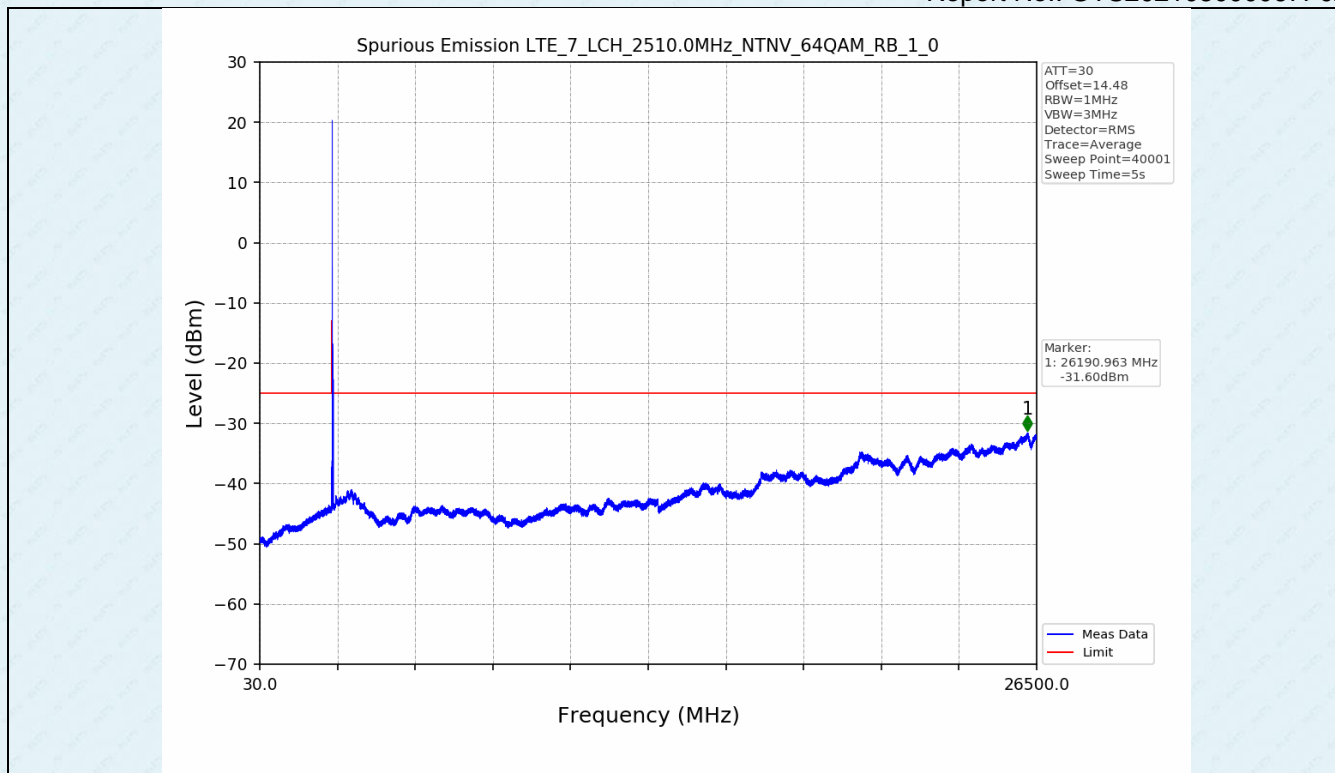

Test Band: 7 _ 20MHz Bandwidth							
Test Mode	RB Allocation		Test result (dB)			Limit (dB)	Verdict
	Size	Offset	LCH	MCH	HCH		
QPSK	100	0	7.01	7.14	7.60	13	PASS
16QAM	100	0	7.46	7.54	7.58	13	PASS
64QAM	100	0	7.46	7.54	7.59	13	PASS

4.2 Test Graph

5. Spurious Emission

5.1 Test Graph

5.1 Test Graph

5.1 Test Graph

5.1 Test Graph

-----End-----