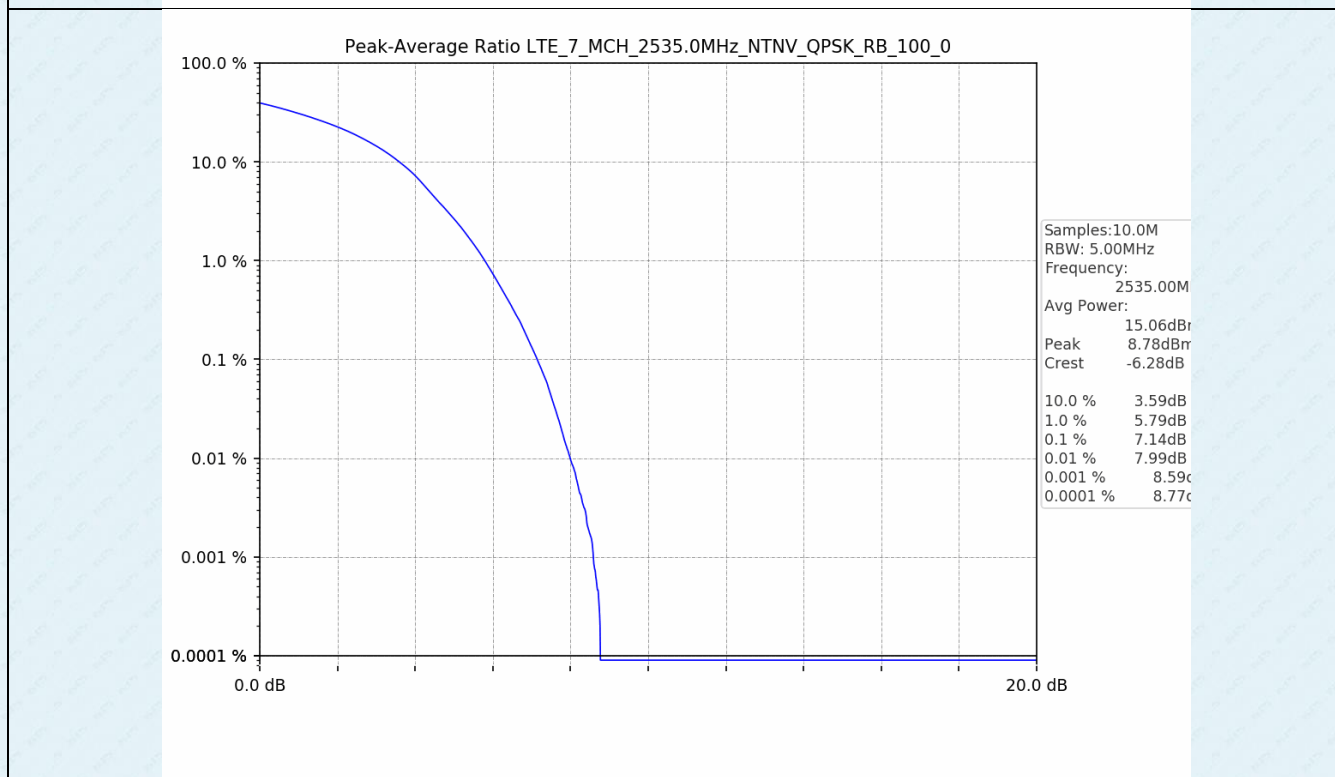

Test Band: 7 _ 20MHz Bandwidth							
Test Mode	RB Allocation		Test result (dB)			Limit (dB)	Verdict
	Size	Offset	LCH	MCH	HCH		
QPSK	100	0	7.01	7.14	7.60	13	PASS
16QAM	100	0	7.46	7.54	7.58	13	PASS
64QAM	100	0	7.46	7.54	7.59	13	PASS

4.2 Test Graph

5. Spurious Emission

5.1 Test Graph

5.1 Test Graph

5.1 Test Graph

5.1 Test Graph

-----End-----