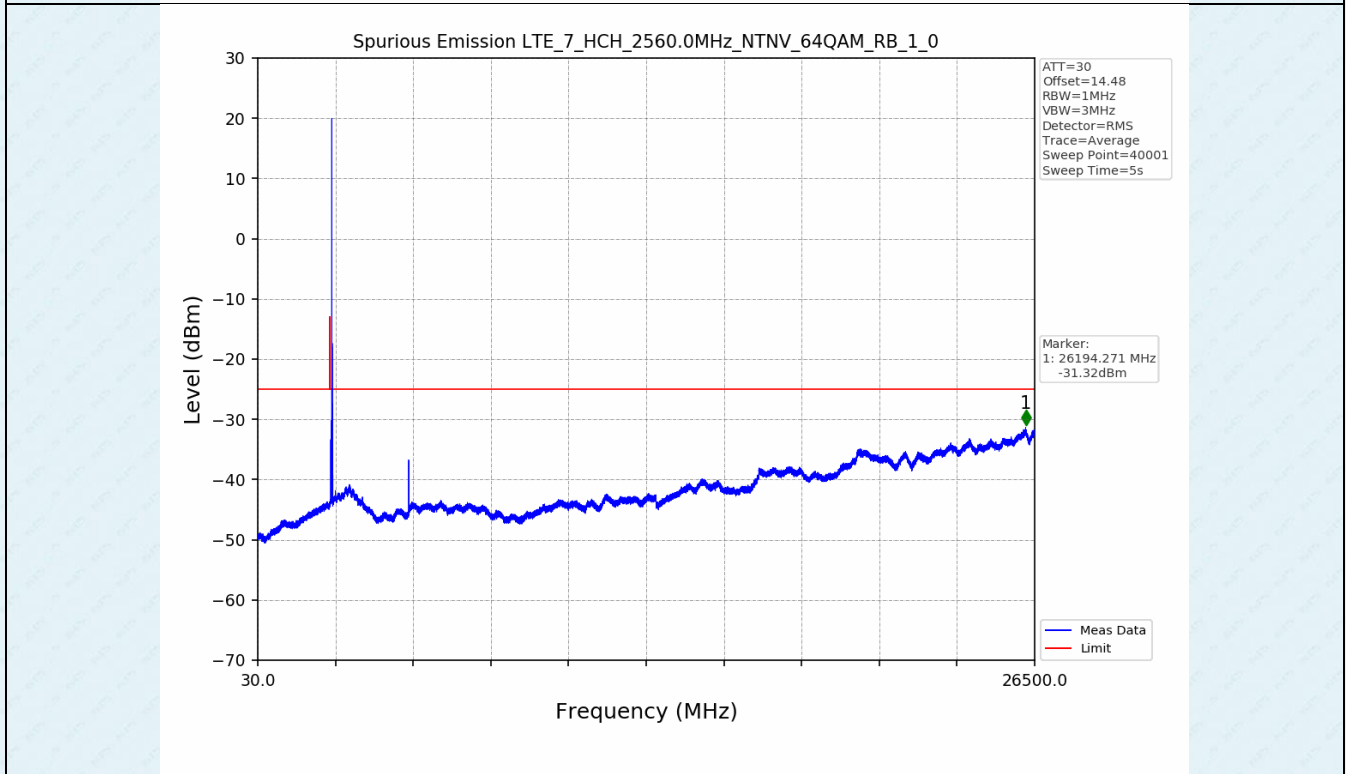

Test Band: 7 _ 20MHz Bandwidth							
Test Mode	RB Allocation		Test result (dB)			Limit (dB)	Verdict
	Size	Offset	LCH	MCH	HCH		
QPSK	100	0	7.01	7.14	7.60	13	PASS
16QAM	100	0	7.46	7.54	7.58	13	PASS
64QAM	100	0	7.46	7.54	7.59	13	PASS

4.2 Test Graph

5. Spurious Emission

5.1 Test Graph

5.1 Test Graph

5.1 Test Graph

5.1 Test Graph

-----End-----