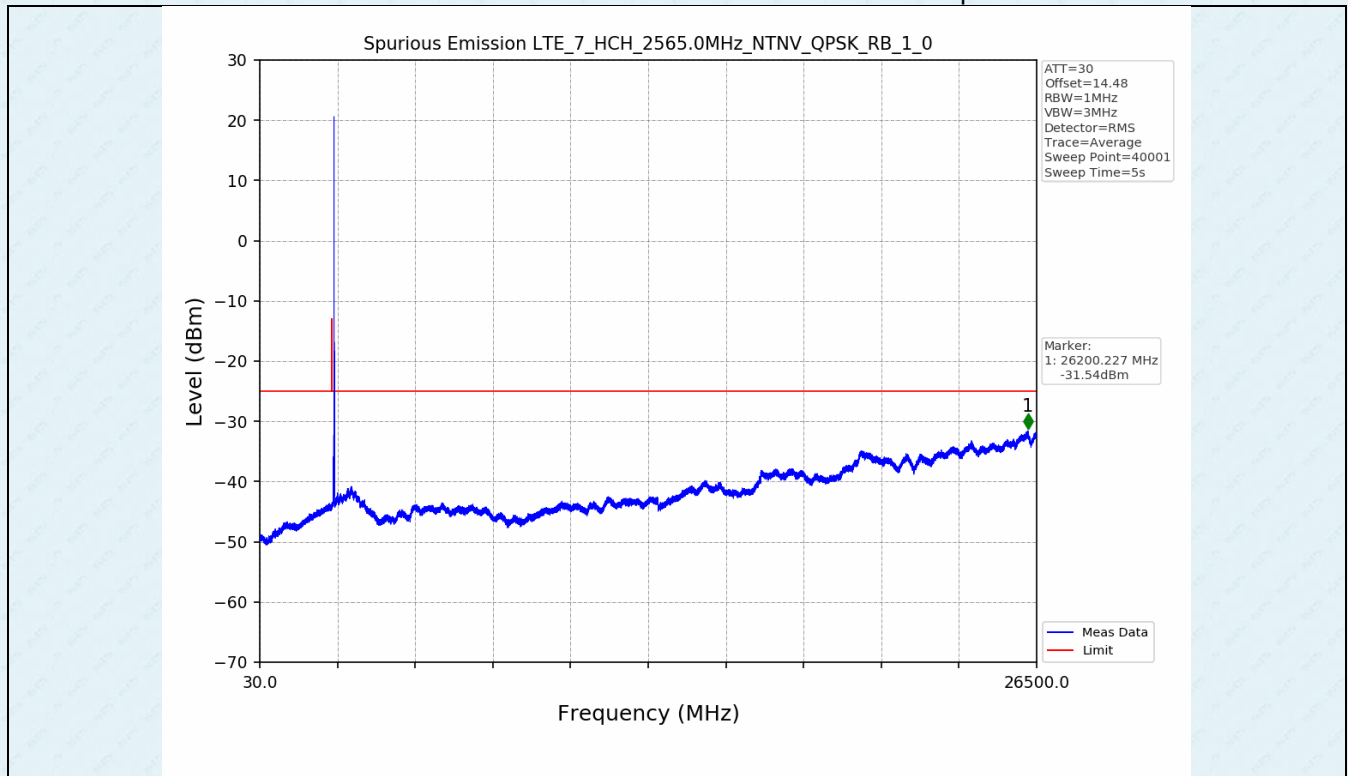

Test Band: 7 _ 20MHz Bandwidth							
Test Mode	RB Allocation		Test result (dB)			Limit (dB)	Verdict
	Size	Offset	LCH	MCH	HCH		
QPSK	100	0	7.01	7.14	7.60	13	PASS
16QAM	100	0	7.46	7.54	7.58	13	PASS
64QAM	100	0	7.46	7.54	7.59	13	PASS

4.2 Test Graph

5. Spurious Emission

5.1 Test Graph

5.1 Test Graph

5.1 Test Graph

5.1 Test Graph

-----End-----