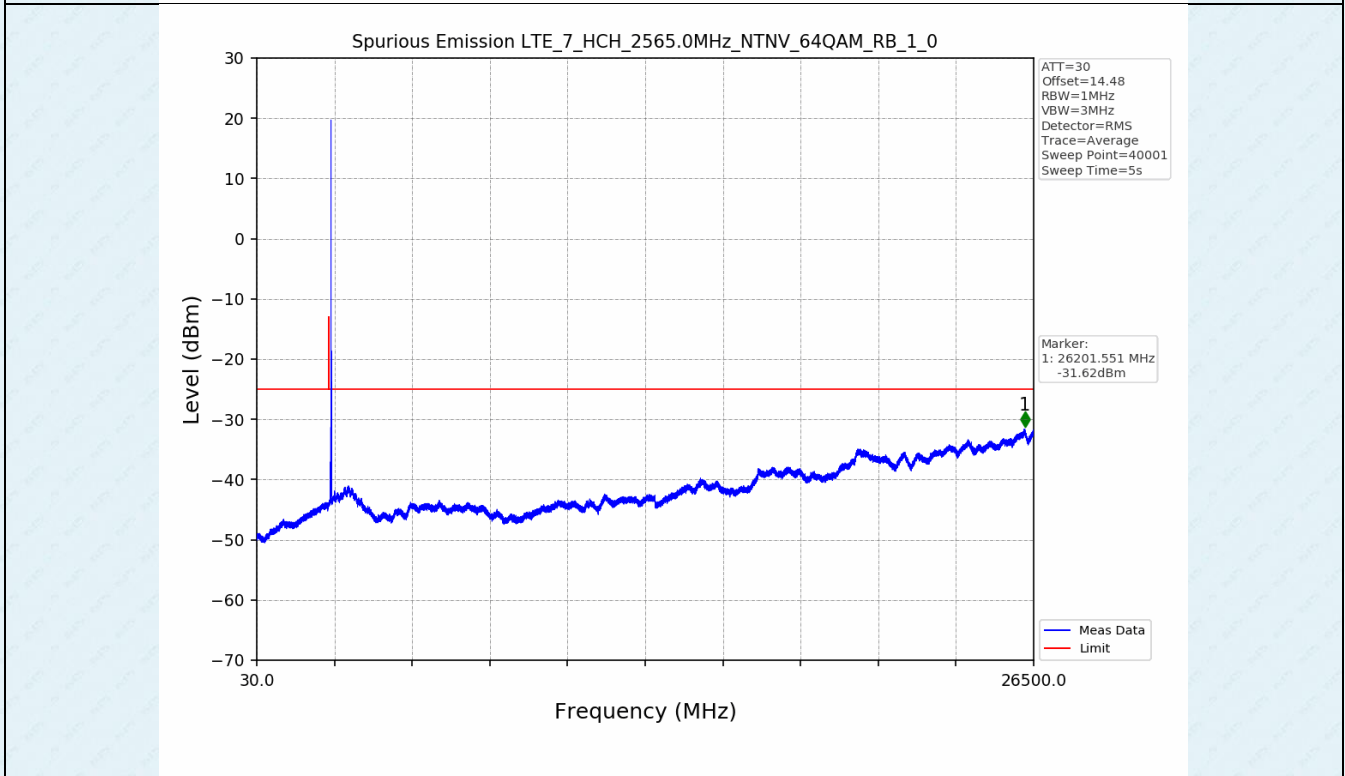

Test Band: 7 _ 20MHz Bandwidth							
Test Mode	RB Allocation		Test result (dB)			Limit (dB)	Verdict
	Size	Offset	LCH	MCH	HCH		
QPSK	100	0	7.01	7.14	7.60	13	PASS
16QAM	100	0	7.46	7.54	7.58	13	PASS
64QAM	100	0	7.46	7.54	7.59	13	PASS

4.2 Test Graph

5. Spurious Emission

5.1 Test Graph

5.1 Test Graph

5.1 Test Graph

5.1 Test Graph

-----End-----