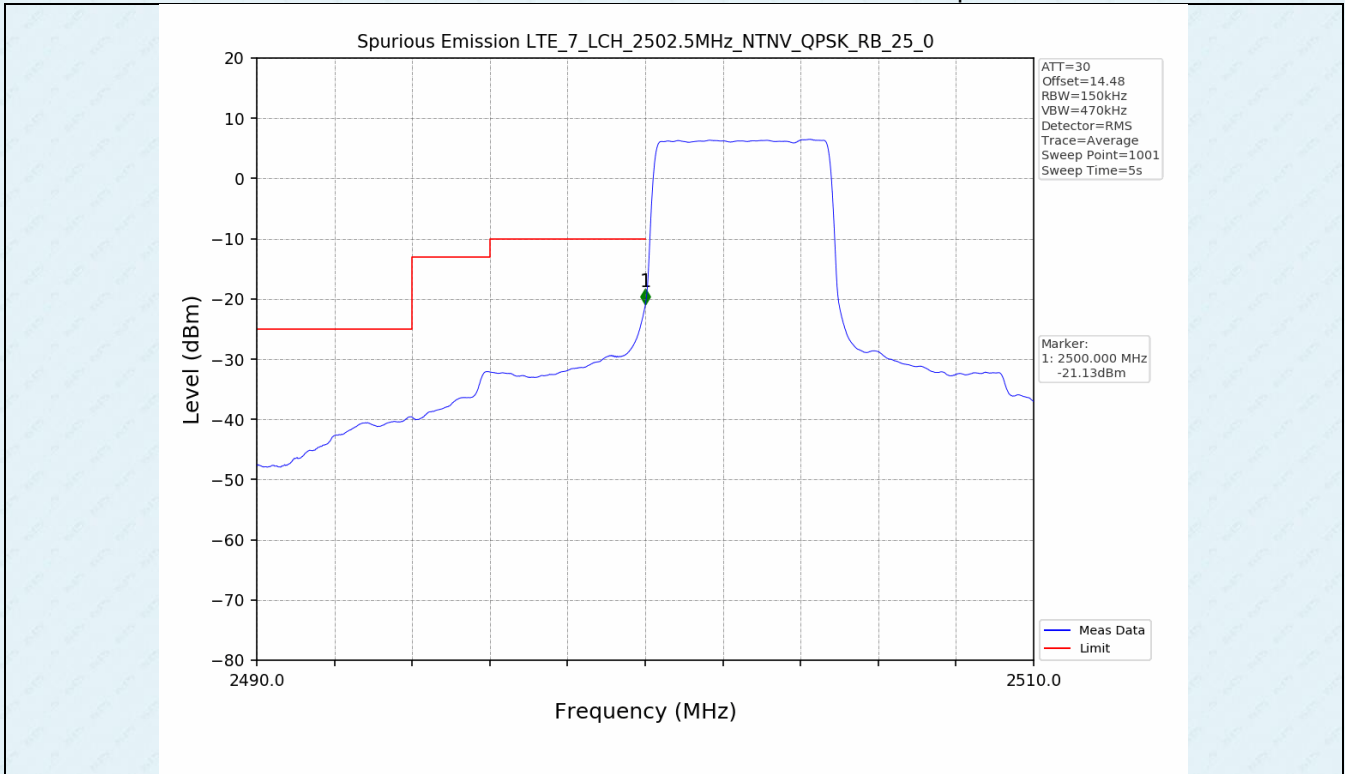

Test Band: 7 _ 20MHz Bandwidth							
Test Mode	RB Allocation		Test result (dB)			Limit (dB)	Verdict
	Size	Offset	LCH	MCH	HCH		
QPSK	100	0	7.01	7.14	7.60	13	PASS
16QAM	100	0	7.46	7.54	7.58	13	PASS
64QAM	100	0	7.46	7.54	7.59	13	PASS

4.2 Test Graph

5. Spurious Emission

5.1 Test Graph

5.1 Test Graph

5.1 Test Graph

5.1 Test Graph

-----End-----