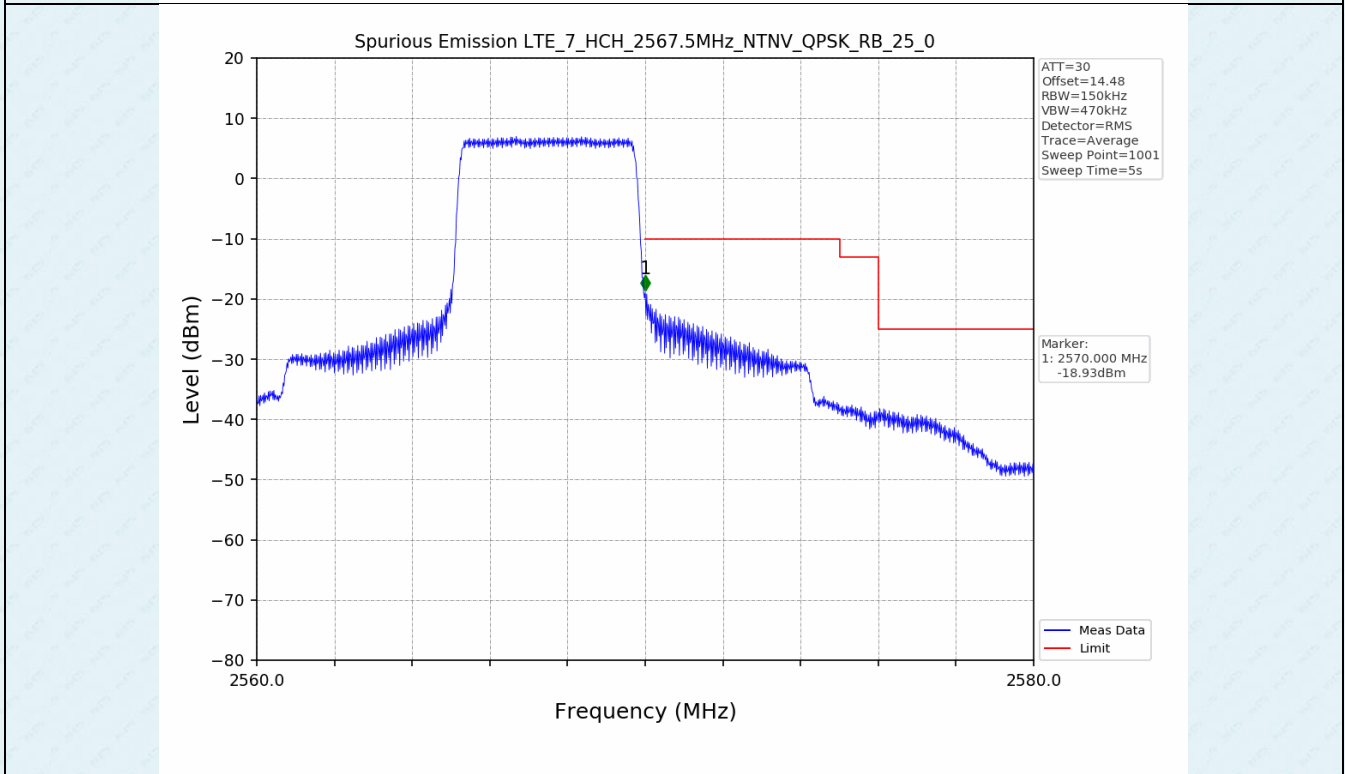

Test Band: 7 _ 20MHz Bandwidth							
Test Mode	RB Allocation		Test result (dB)			Limit (dB)	Verdict
	Size	Offset	LCH	MCH	HCH		
QPSK	100	0	7.01	7.14	7.60	13	PASS
16QAM	100	0	7.46	7.54	7.58	13	PASS
64QAM	100	0	7.46	7.54	7.59	13	PASS

4.2 Test Graph

5. Spurious Emission

5.1 Test Graph

5.1 Test Graph

5.1 Test Graph

5.1 Test Graph

-----End-----