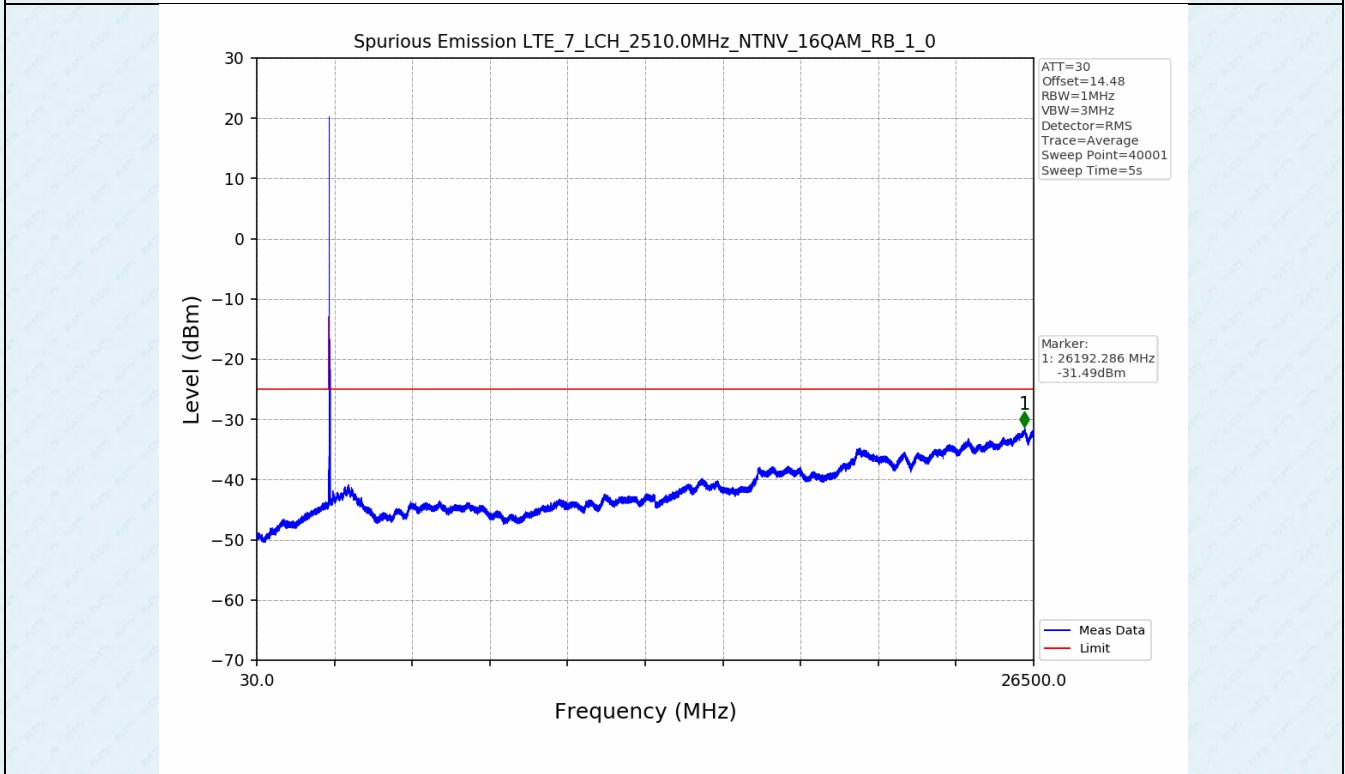

Test Band: 7 _ 20MHz Bandwidth							
Test Mode	RB Allocation		Test result (dB)			Limit (dB)	Verdict
	Size	Offset	LCH	MCH	HCH		
QPSK	100	0	7.01	7.14	7.60	13	PASS
16QAM	100	0	7.46	7.54	7.58	13	PASS
64QAM	100	0	7.46	7.54	7.59	13	PASS

4.2 Test Graph

5. Spurious Emission

5.1 Test Graph

5.1 Test Graph

5.1 Test Graph

5.1 Test Graph

-----End-----