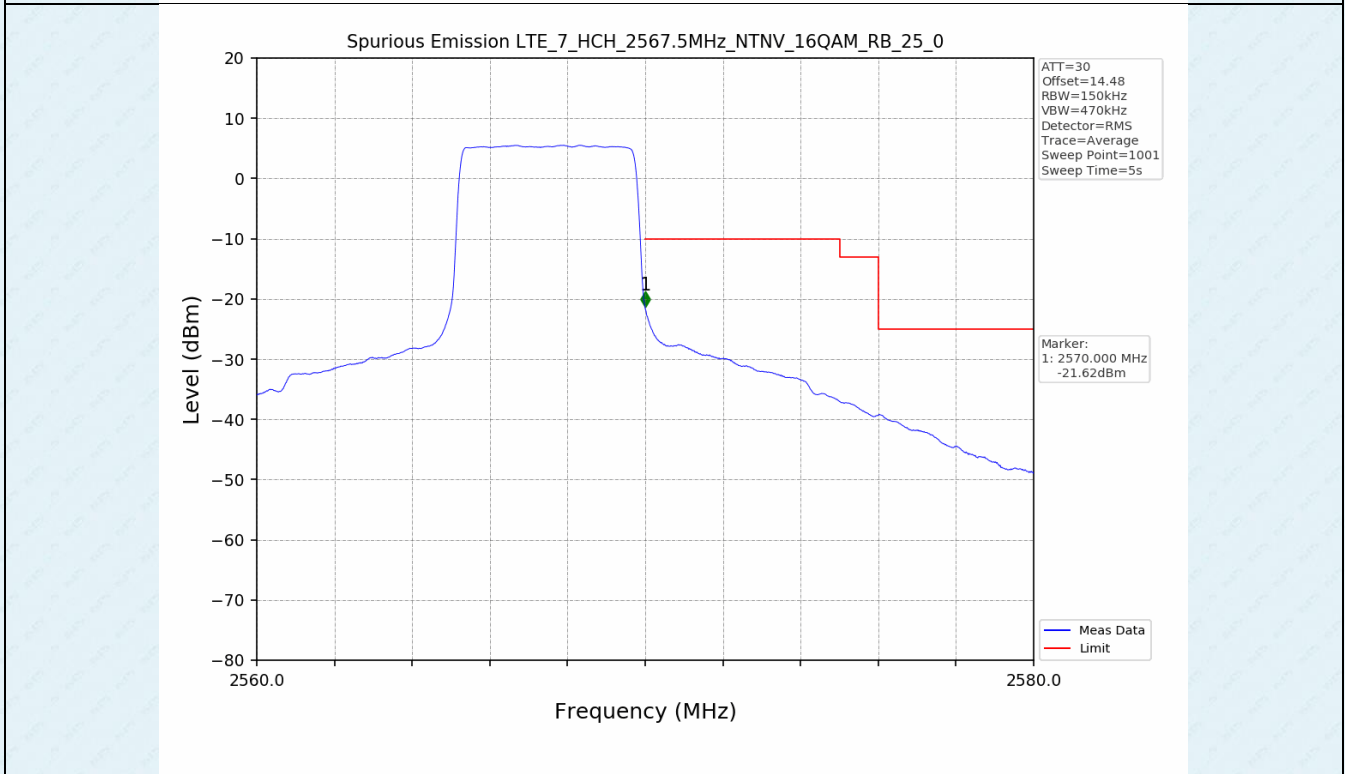

Test Band: 7 _ 20MHz Bandwidth							
Test Mode	RB Allocation		Test result (dB)			Limit (dB)	Verdict
	Size	Offset	LCH	MCH	HCH		
QPSK	100	0	7.01	7.14	7.60	13	PASS
16QAM	100	0	7.46	7.54	7.58	13	PASS
64QAM	100	0	7.46	7.54	7.59	13	PASS

4.2 Test Graph

5. Spurious Emission

5.1 Test Graph

5.1 Test Graph

5.1 Test Graph

5.1 Test Graph

-----End-----