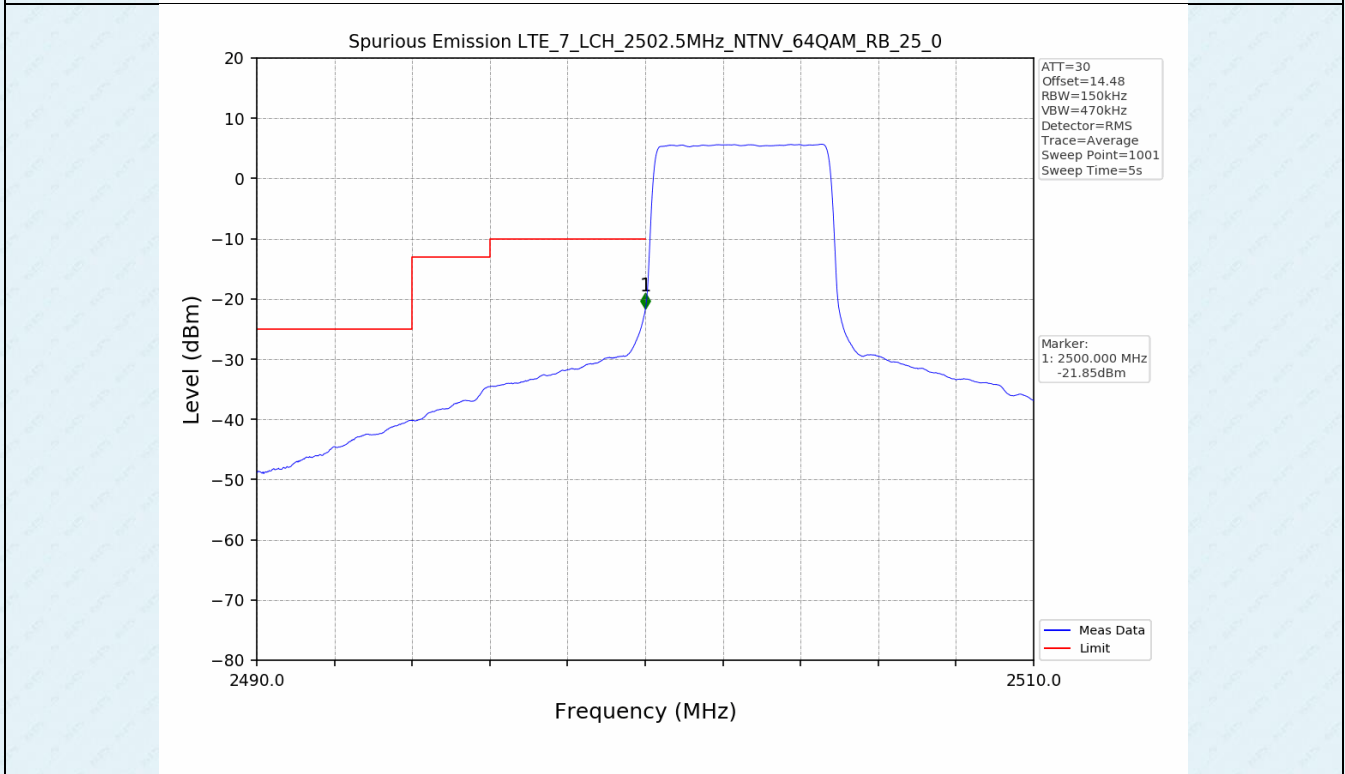

Test Band: 7 _ 20MHz Bandwidth							
Test Mode	RB Allocation		Test result (dB)			Limit (dB)	Verdict
	Size	Offset	LCH	MCH	HCH		
QPSK	100	0	7.01	7.14	7.60	13	PASS
16QAM	100	0	7.46	7.54	7.58	13	PASS
64QAM	100	0	7.46	7.54	7.59	13	PASS

4.2 Test Graph

5. Spurious Emission

5.1 Test Graph

5.1 Test Graph

5.1 Test Graph

5.1 Test Graph

-----End-----