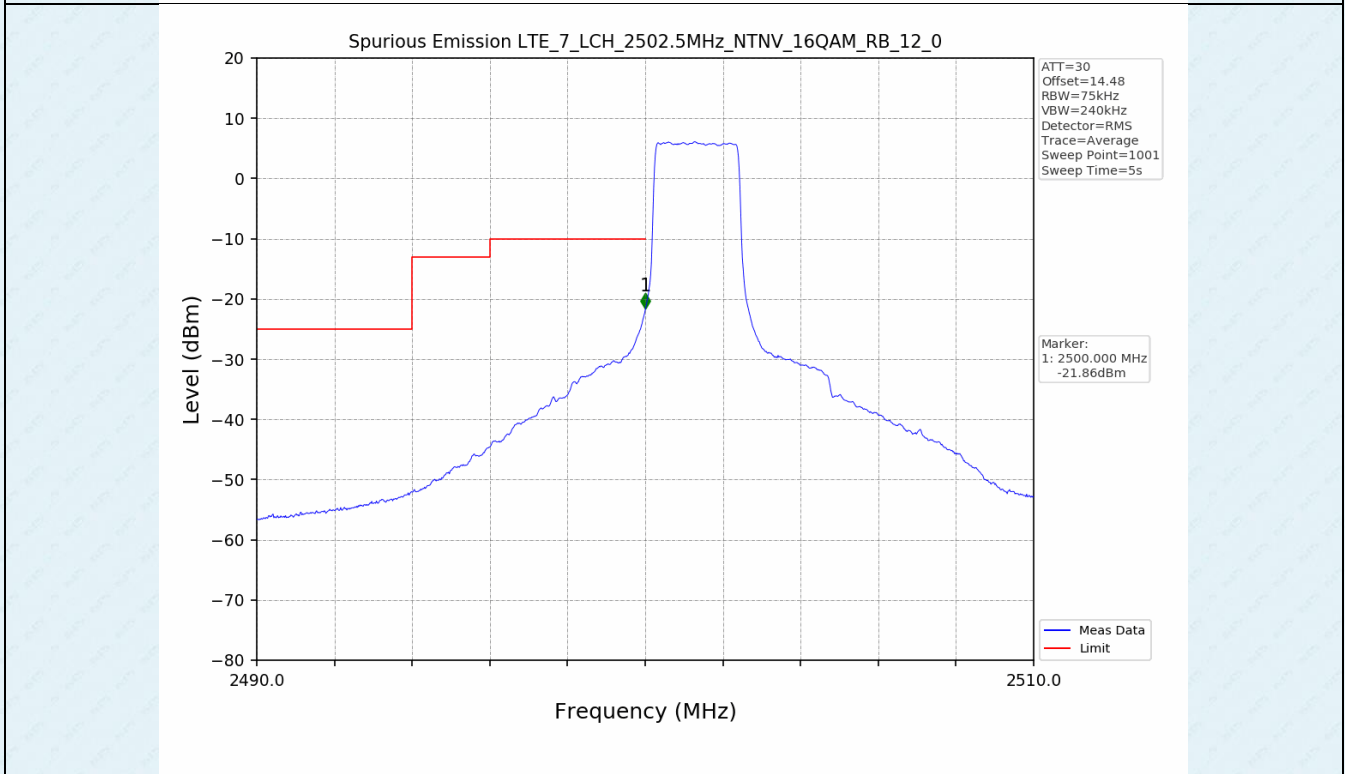

Test Band: 7 _ 20MHz Bandwidth							
Test Mode	RB Allocation		Test result (dB)			Limit (dB)	Verdict
	Size	Offset	LCH	MCH	HCH		
QPSK	100	0	7.01	7.14	7.60	13	PASS
16QAM	100	0	7.46	7.54	7.58	13	PASS
64QAM	100	0	7.46	7.54	7.59	13	PASS

4.2 Test Graph

5. Spurious Emission

5.1 Test Graph

5.1 Test Graph

5.1 Test Graph

5.1 Test Graph

-----End-----