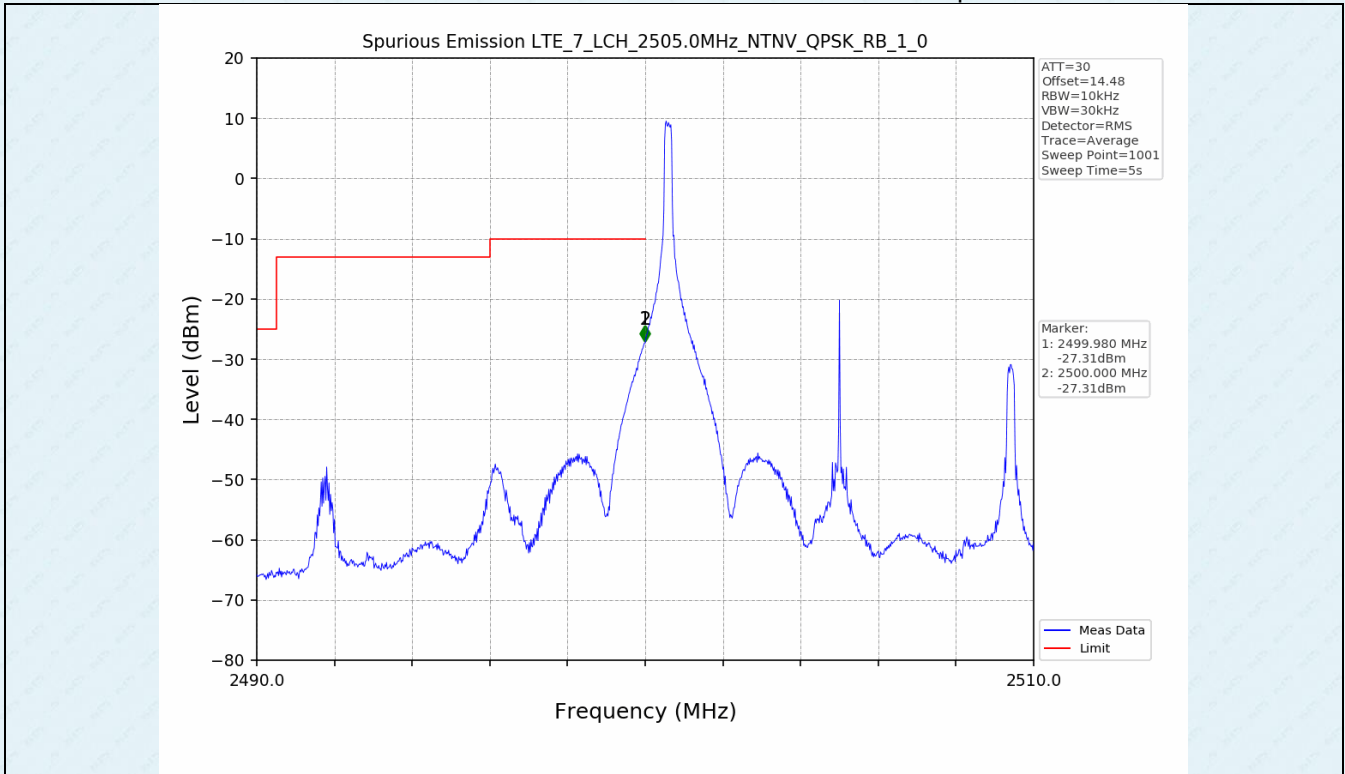

Test Band: 7 _ 20MHz Bandwidth							
Test Mode	RB Allocation		Test result (dB)			Limit (dB)	Verdict
	Size	Offset	LCH	MCH	HCH		
QPSK	100	0	7.01	7.14	7.60	13	PASS
16QAM	100	0	7.46	7.54	7.58	13	PASS
64QAM	100	0	7.46	7.54	7.59	13	PASS

4.2 Test Graph

5. Spurious Emission

5.1 Test Graph

5.1 Test Graph

5.1 Test Graph

5.1 Test Graph

-----End-----