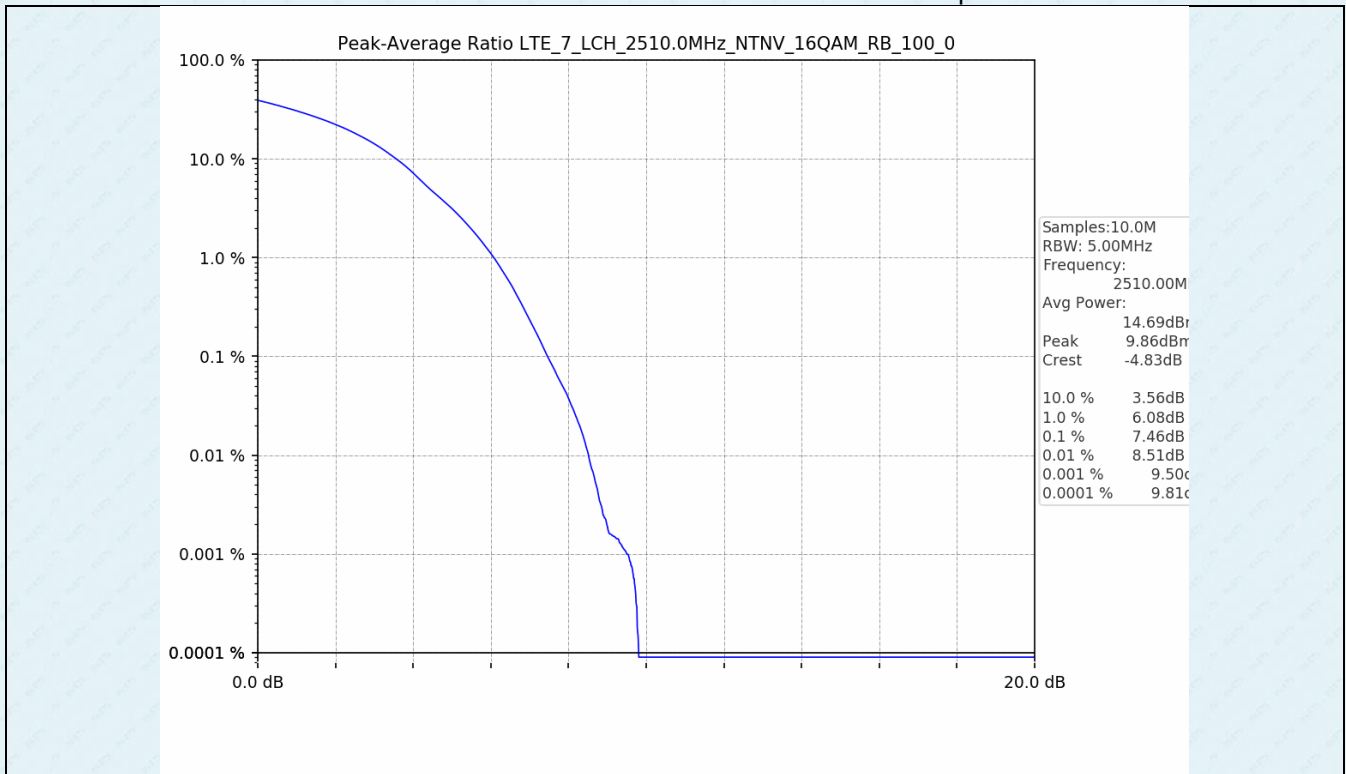

Test Band: 7 _ 20MHz Bandwidth							
Test Mode	RB Allocation		Test result (dB)			Limit (dB)	Verdict
	Size	Offset	LCH	MCH	HCH		
QPSK	100	0	7.01	7.14	7.60	13	PASS
16QAM	100	0	7.46	7.54	7.58	13	PASS
64QAM	100	0	7.46	7.54	7.59	13	PASS

4.2 Test Graph

5. Spurious Emission

5.1 Test Graph

5.1 Test Graph

5.1 Test Graph

5.1 Test Graph

-----End-----