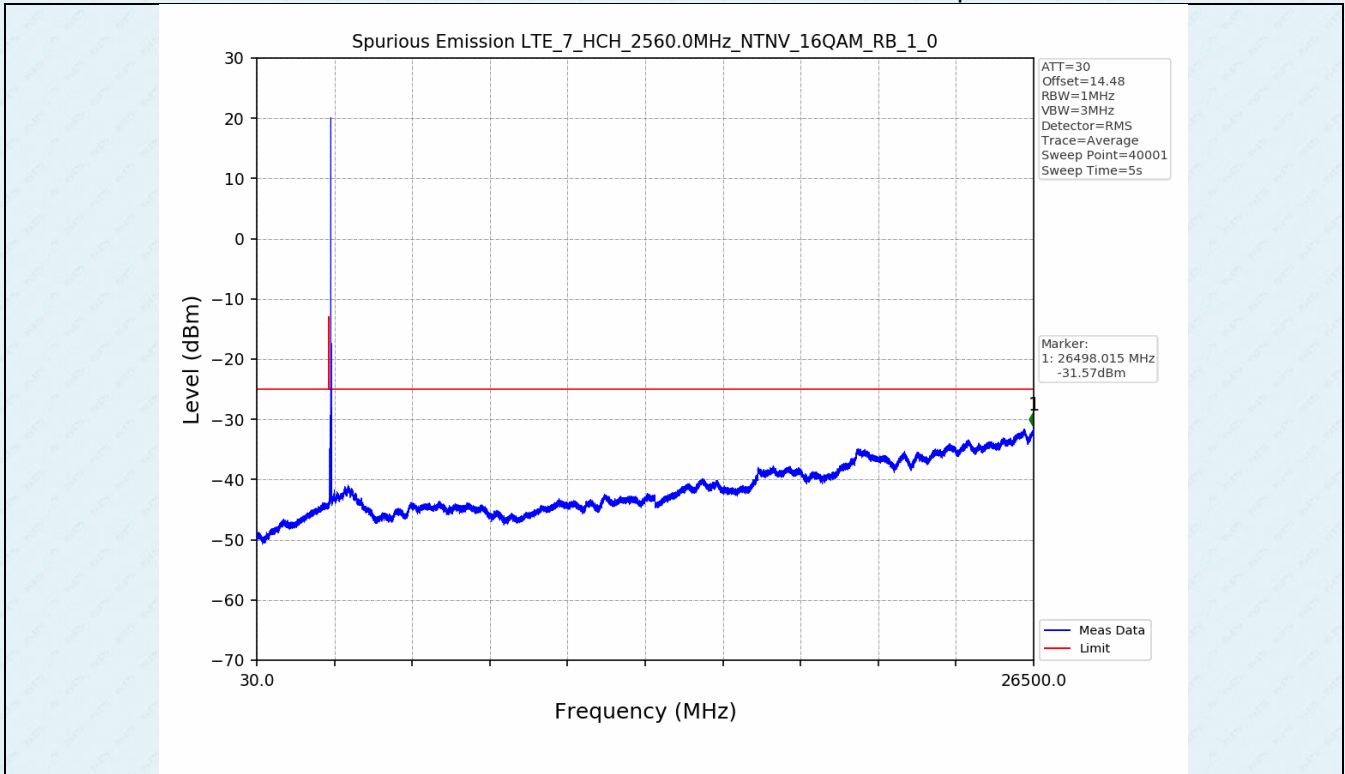

Test Band: 7 _ 20MHz Bandwidth							
Test Mode	RB Allocation		Test result (dB)			Limit (dB)	Verdict
	Size	Offset	LCH	MCH	HCH		
QPSK	100	0	7.01	7.14	7.60	13	PASS
16QAM	100	0	7.46	7.54	7.58	13	PASS
64QAM	100	0	7.46	7.54	7.59	13	PASS

4.2 Test Graph

5. Spurious Emission

5.1 Test Graph

5.1 Test Graph

5.1 Test Graph

5.1 Test Graph

-----End-----