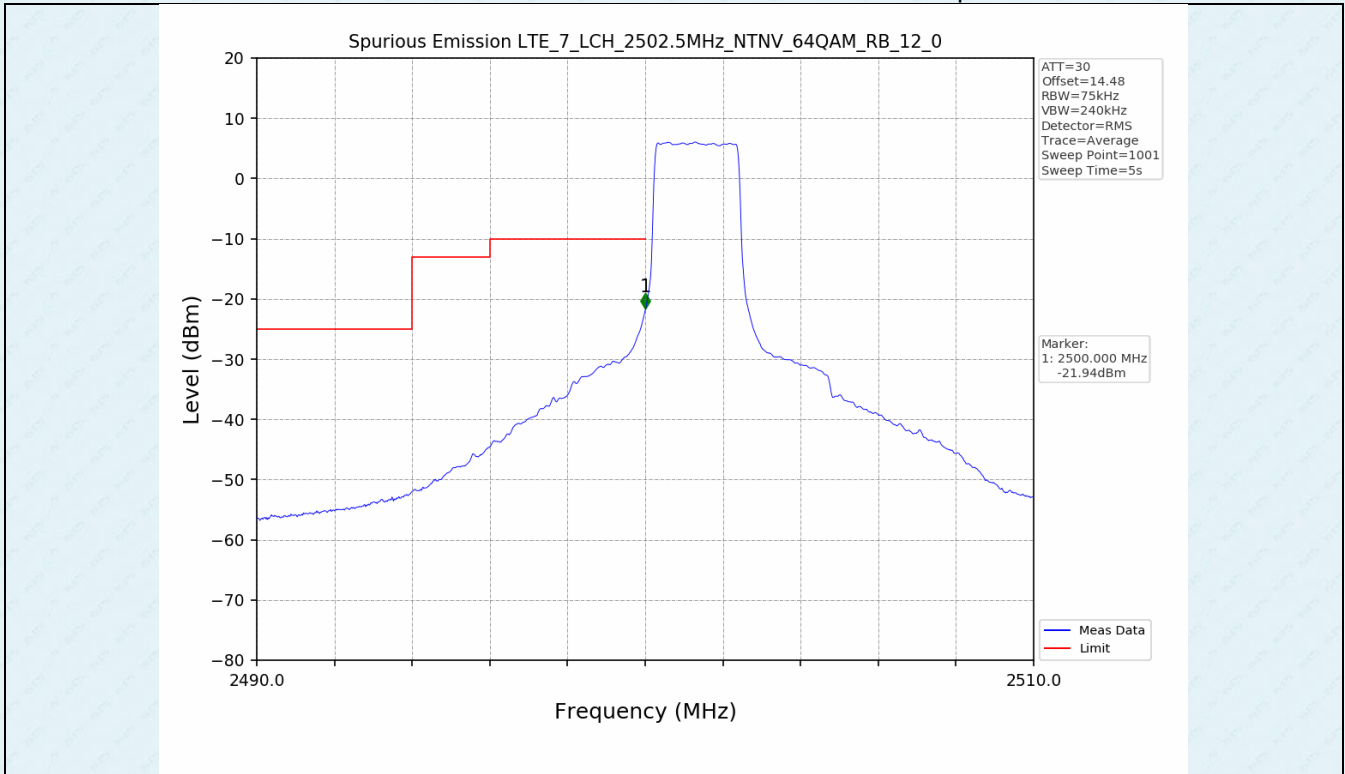

Test Band: 7 _ 20MHz Bandwidth							
Test Mode	RB Allocation		Test result (dB)			Limit (dB)	Verdict
	Size	Offset	LCH	MCH	HCH		
QPSK	100	0	7.01	7.14	7.60	13	PASS
16QAM	100	0	7.46	7.54	7.58	13	PASS
64QAM	100	0	7.46	7.54	7.59	13	PASS

4.2 Test Graph

5. Spurious Emission

5.1 Test Graph

5.1 Test Graph

5.1 Test Graph

5.1 Test Graph

-----End-----