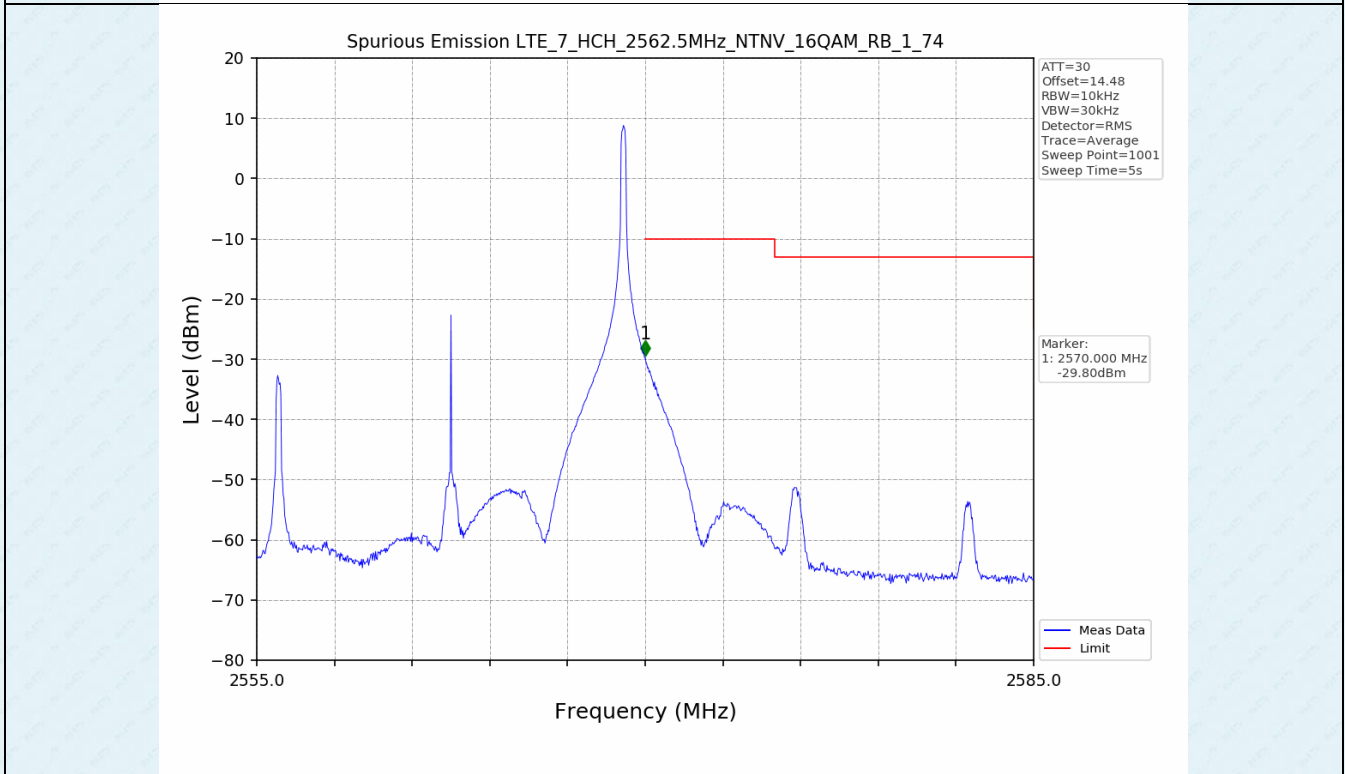

Test Band: 7 _ 20MHz Bandwidth							
Test Mode	RB Allocation		Test result (dB)			Limit (dB)	Verdict
	Size	Offset	LCH	MCH	HCH		
QPSK	100	0	7.01	7.14	7.60	13	PASS
16QAM	100	0	7.46	7.54	7.58	13	PASS
64QAM	100	0	7.46	7.54	7.59	13	PASS

4.2 Test Graph

5. Spurious Emission

5.1 Test Graph

5.1 Test Graph

5.1 Test Graph

5.1 Test Graph

-----End-----