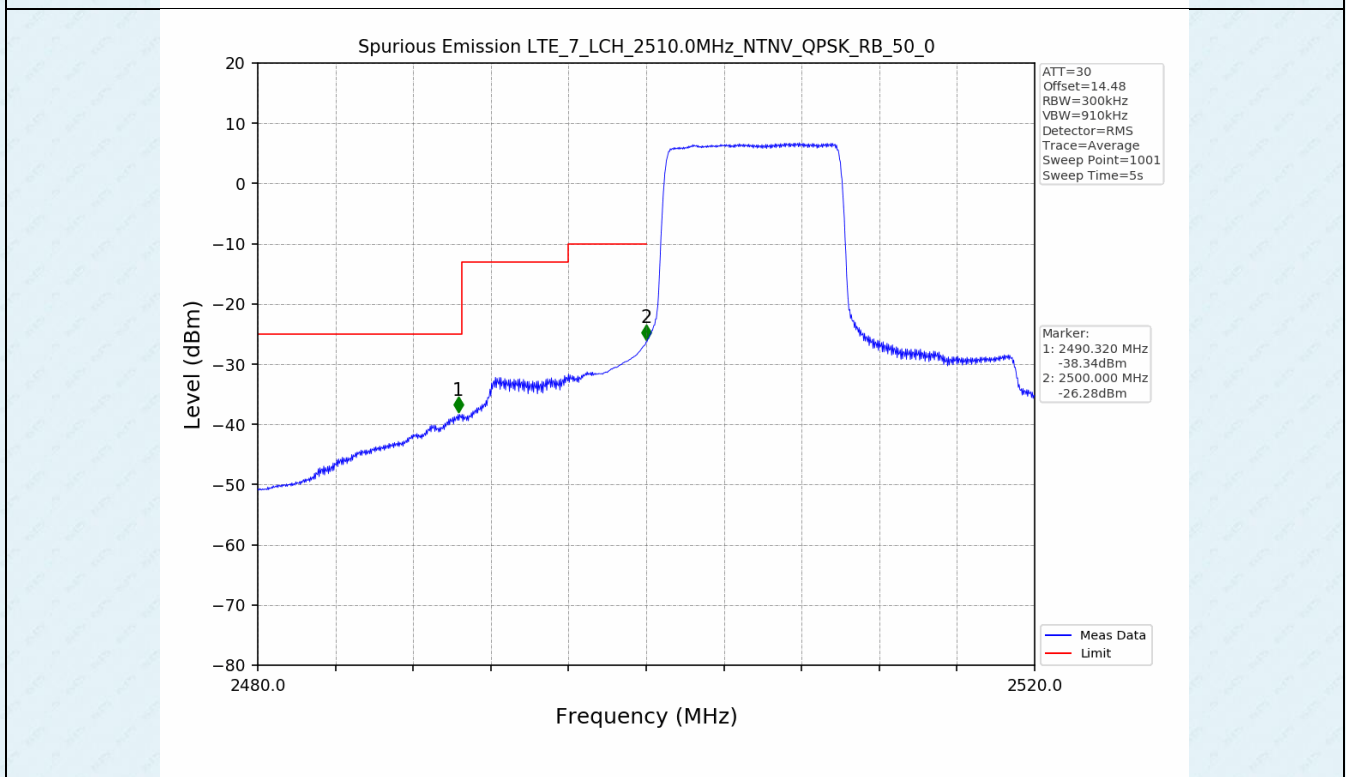

Test Band: 7 _ 20MHz Bandwidth							
Test Mode	RB Allocation		Test result (dB)			Limit (dB)	Verdict
	Size	Offset	LCH	MCH	HCH		
QPSK	100	0	7.01	7.14	7.60	13	PASS
16QAM	100	0	7.46	7.54	7.58	13	PASS
64QAM	100	0	7.46	7.54	7.59	13	PASS

4.2 Test Graph

5. Spurious Emission

5.1 Test Graph

5.1 Test Graph

5.1 Test Graph

5.1 Test Graph

-----End-----