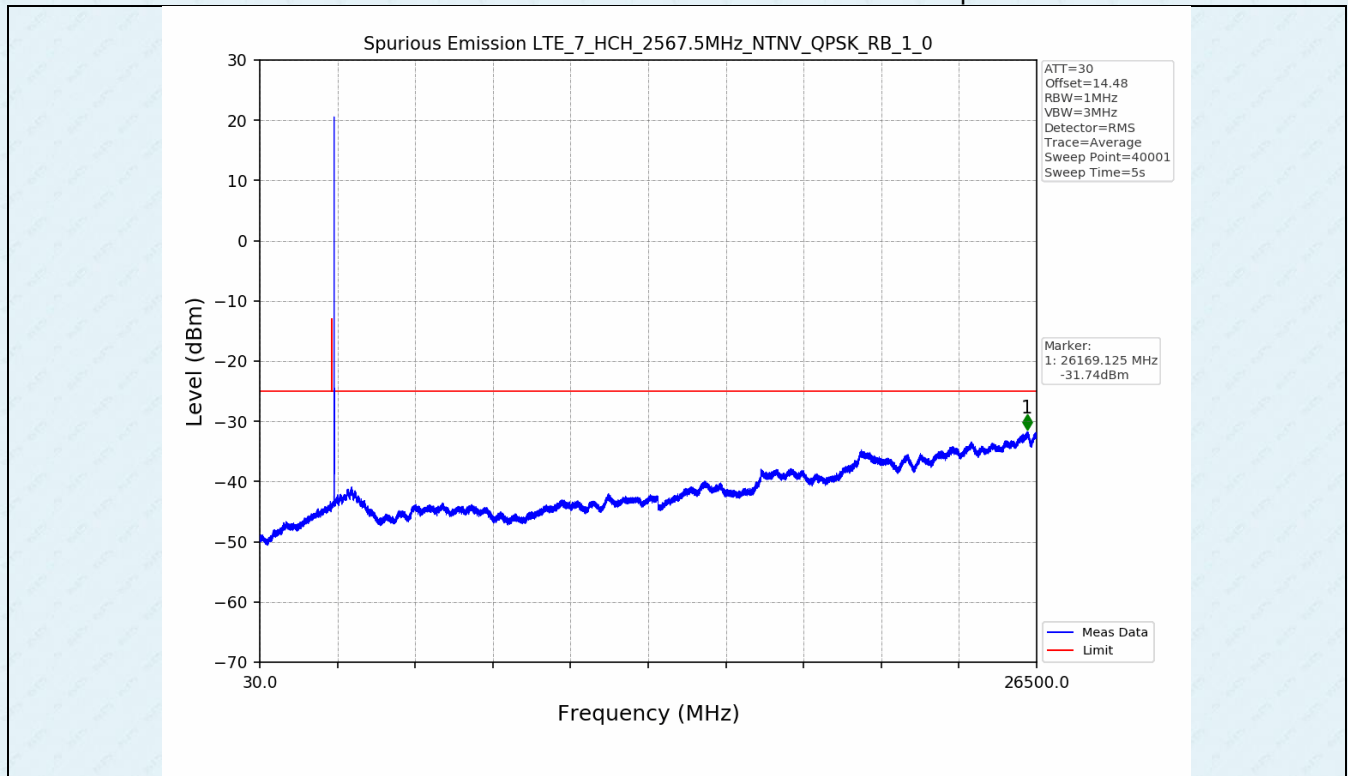

Test Band: 7 _ 20MHz Bandwidth							
Test Mode	RB Allocation		Test result (dB)			Limit (dB)	Verdict
	Size	Offset	LCH	MCH	HCH		
QPSK	100	0	7.01	7.14	7.60	13	PASS
16QAM	100	0	7.46	7.54	7.58	13	PASS
64QAM	100	0	7.46	7.54	7.59	13	PASS

4.2 Test Graph

5. Spurious Emission

5.1 Test Graph

5.1 Test Graph

5.1 Test Graph

5.1 Test Graph

-----End-----