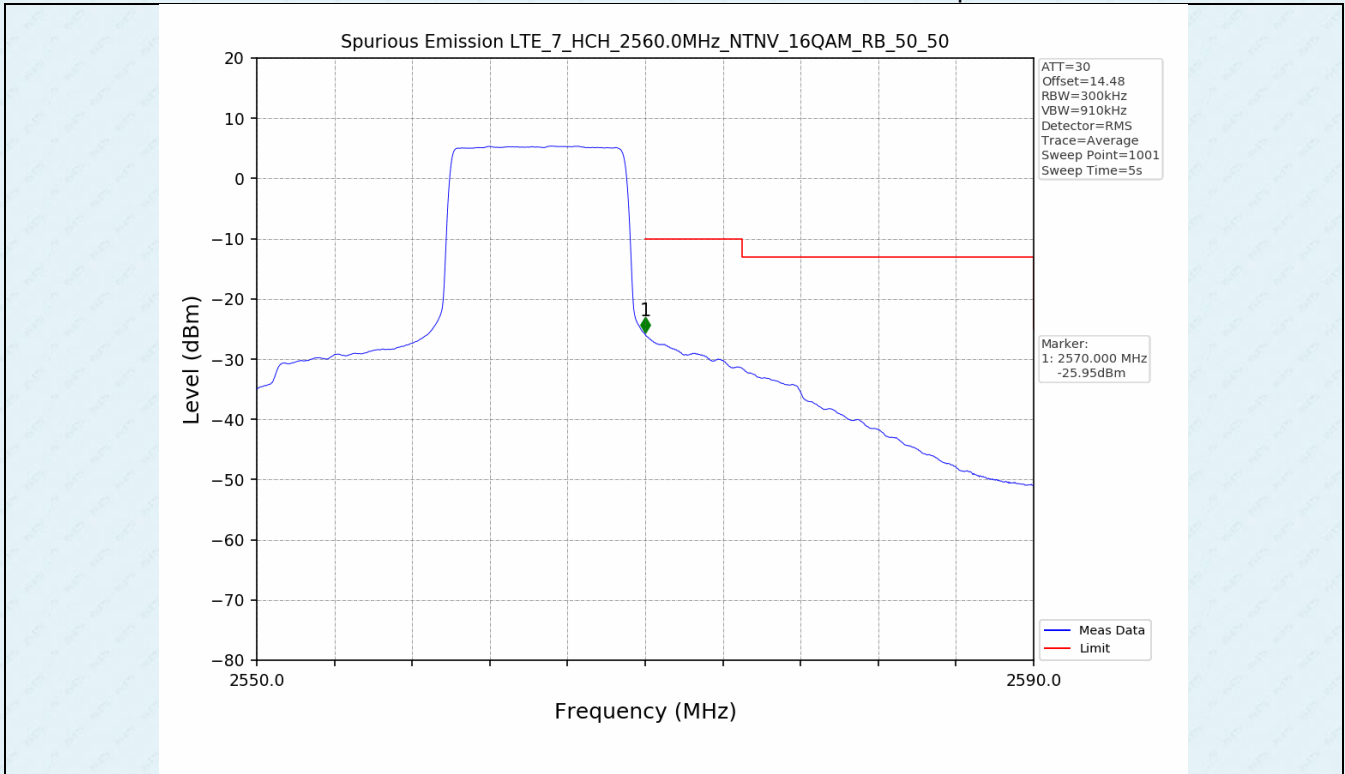

Test Band: 7 _ 20MHz Bandwidth							
Test Mode	RB Allocation		Test result (dB)			Limit (dB)	Verdict
	Size	Offset	LCH	MCH	HCH		
QPSK	100	0	7.01	7.14	7.60	13	PASS
16QAM	100	0	7.46	7.54	7.58	13	PASS
64QAM	100	0	7.46	7.54	7.59	13	PASS

4.2 Test Graph

5. Spurious Emission

5.1 Test Graph

5.1 Test Graph

5.1 Test Graph

5.1 Test Graph

-----End-----