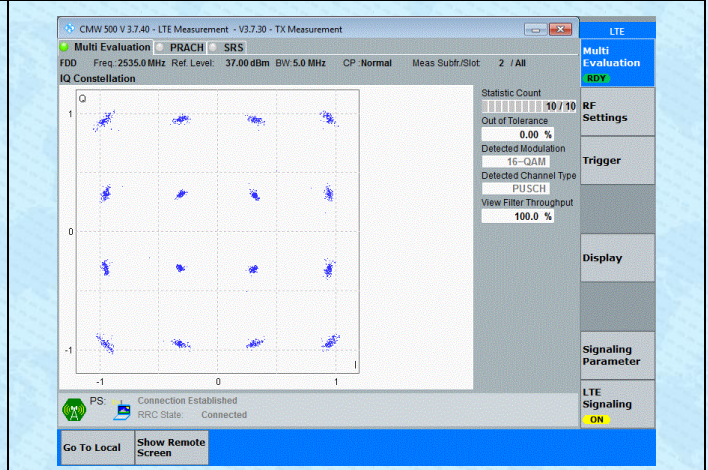

Test Graphs

Band7-5MHz-QPSK-20775-25RB#0-PASS

Band7-5MHz-16QAM-20775-25RB#0-PASS

Band7-5MHz-QPSK-21100-25RB#0-PASS

Band7-5MHz-16QAM-21100-25RB#0-PASS

Band7-5MHz-QPSK-21425-25RB#0-PASS

Band7-5MHz-16QAM-21425-25RB#0-PASS