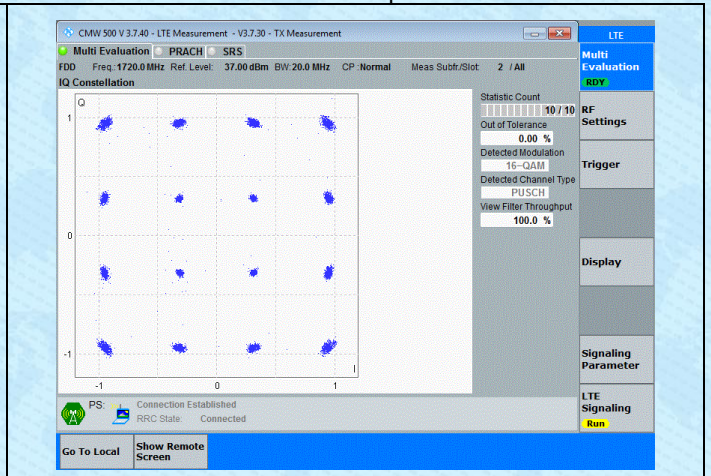

Band4-15MHz-QPSK-20025-75RB#0-PASS

Band4-15MHz-16QAM-20025-75RB#0-PASS

Band4-15MHz-QPSK-20175-75RB#0-PASS

Band4-15MHz-16QAM-20175-75RB#0-PASS

Band4-15MHz-QPSK-20325-75RB#0-PASS

Band4-15MHz-16QAM-20325-75RB#0-PASS

Band4-20MHz-QPSK-20050-100RB#0-PASS

Band4-20MHz-16QAM-20050-100RB#0-PASS

Band4-20MHz-QPSK-20175-100RB#0-PASS

Band4-20MHz-16QAM-20175-100RB#0-PASS

Band4-20MHz-QPSK-20300-100RB#0-PASS

Band4-20MHz-16QAM-20300-100RB#0-PASS