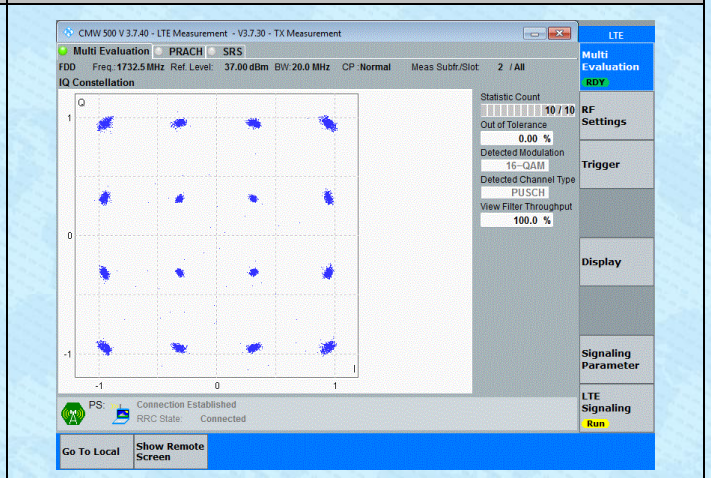

Band4-15MHz-QPSK-20025-75RB#0-PASS

Band4-15MHz-16QAM-20025-75RB#0-PASS

Band4-15MHz-QPSK-20175-75RB#0-PASS

Band4-15MHz-16QAM-20175-75RB#0-PASS

Band4-15MHz-QPSK-20325-75RB#0-PASS

Band4-15MHz-16QAM-20325-75RB#0-PASS

Band4-20MHz-QPSK-20050-100RB#0-PASS

Band4-20MHz-16QAM-20050-100RB#0-PASS

Band4-20MHz-QPSK-20175-100RB#0-PASS

Band4-20MHz-16QAM-20175-100RB#0-PASS

Band4-20MHz-QPSK-20300-100RB#0-PASS

Band4-20MHz-16QAM-20300-100RB#0-PASS