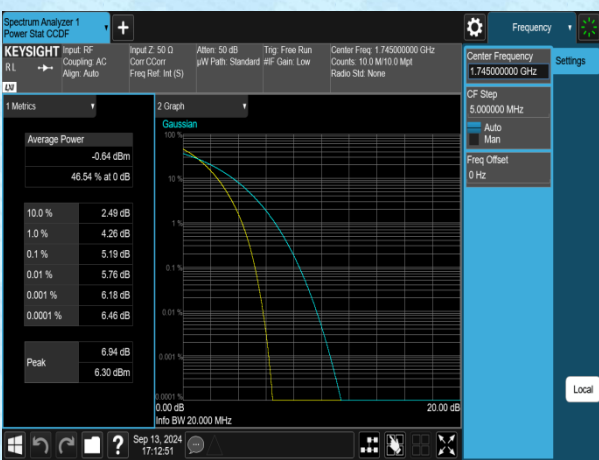

Band4-20MHz-16QAM-20175-1RB#0-PASS

Band4-20MHz-16QAM-20175-100RB#0-PASS

Band4-20MHz-QPSK-20300-1RB#0-PASS

Band4-20MHz-QPSK-20300-100RB#0-PASS

Band4-20MHz-16QAM-20300-1RB#0-PASS

Band4-20MHz-16QAM-20300-100RB#0-PASS

Appendix C:26dB Bandwidth andOccupied Bandwidth

Test Result

Band	Bandwidth	Modulation	Channel	RB Configuration	Occupied Bandwidth (MHz)	26dB Bandwidth (MHz)	Verdict
Band4	1.4MHz	QPSK	19957	6RB#0	1.1006	1.265	PASS
Band4	1.4MHz	16QAM	19957	6RB#0	1.0984	1.269	PASS
Band4	1.4MHz	QPSK	20175	6RB#0	1.0997	1.270	PASS
Band4	1.4MHz	16QAM	20175	6RB#0	1.1124	1.274	PASS
Band4	1.4MHz	QPSK	20393	6RB#0	1.1044	1.272	PASS
Band4	1.4MHz	16QAM	20393	6RB#0	1.1080	1.303	PASS
Band4	3MHz	QPSK	19965	15RB#0	2.6979	2.925	PASS
Band4	3MHz	16QAM	19965	15RB#0	2.7049	2.919	PASS
Band4	3MHz	QPSK	20175	15RB#0	2.6957	2.915	PASS
Band4	3MHz	16QAM	20175	15RB#0	2.7035	2.925	PASS
Band4	3MHz	QPSK	20385	15RB#0	2.7022	2.925	PASS
Band4	3MHz	16QAM	20385	15RB#0	2.6948	2.924	PASS
Band4	5MHz	QPSK	19975	25RB#0	4.5015	4.869	PASS
Band4	5MHz	16QAM	19975	25RB#0	4.5000	4.869	PASS
Band4	5MHz	QPSK	20175	25RB#0	4.4962	4.865	PASS
Band4	5MHz	16QAM	20175	25RB#0	4.4975	4.866	PASS
Band4	5MHz	QPSK	20375	25RB#0	4.4889	4.872	PASS
Band4	5MHz	16QAM	20375	25RB#0	4.4903	4.874	PASS
Band4	10MHz	QPSK	20000	50RB#0	8.9699	9.690	PASS
Band4	10MHz	16QAM	20000	50RB#0	8.9849	9.681	PASS
Band4	10MHz	QPSK	20175	50RB#0	8.9632	9.674	PASS
Band4	10MHz	16QAM	20175	50RB#0	8.9678	9.656	PASS
Band4	10MHz	QPSK	20350	50RB#0	8.9776	9.687	PASS
Band4	10MHz	16QAM	20350	50RB#0	8.9666	9.702	PASS
Band4	15MHz	QPSK	20025	75RB#0	13.460	14.48	PASS
Band4	15MHz	16QAM	20025	75RB#0	13.455	14.50	PASS
Band4	15MHz	QPSK	20175	75RB#0	13.492	14.52	PASS
Band4	15MHz	16QAM	20175	75RB#0	13.437	14.54	PASS
Band4	15MHz	QPSK	20325	75RB#0	13.488	14.56	PASS
Band4	15MHz	16QAM	20325	75RB#0	13.480	14.57	PASS
Band4	20MHz	QPSK	20050	100RB#0	17.939	19.51	PASS
Band4	20MHz	16QAM	20050	100RB#0	17.883	19.49	PASS
Band4	20MHz	QPSK	20175	100RB#0	17.976	19.63	PASS