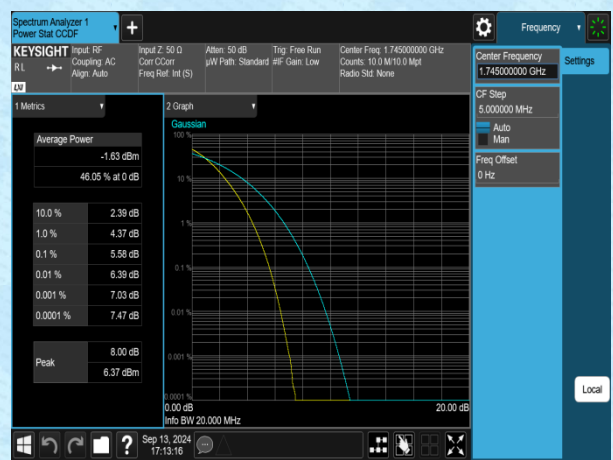

Band4-20MHz-QPSK-20300-100RB#0-PASS