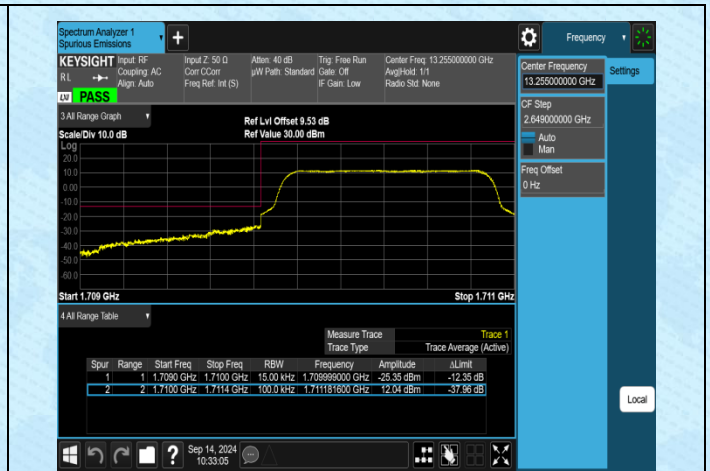

Band4-1.4MHz-QPSK-19957-6RB#0-PASS