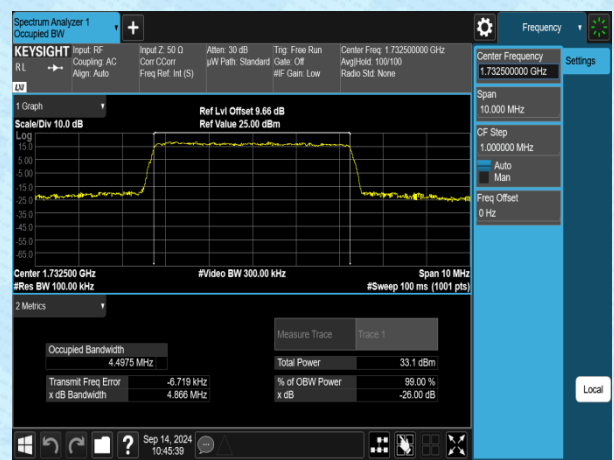

Band4-5MHz-16QAM-20175-25RB#0-PASS