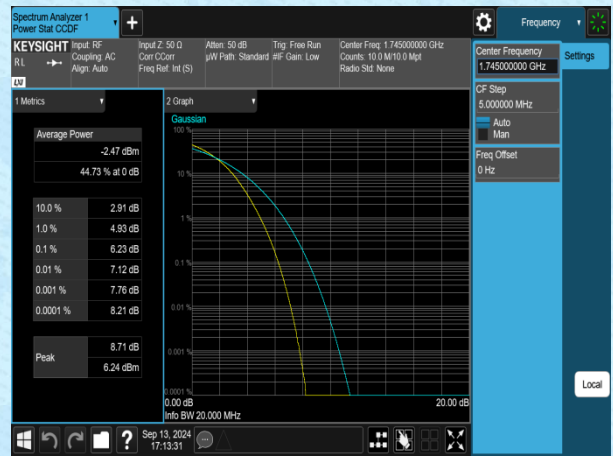

Band4-20MHz-16QAM-20300-100RB#0-PASS