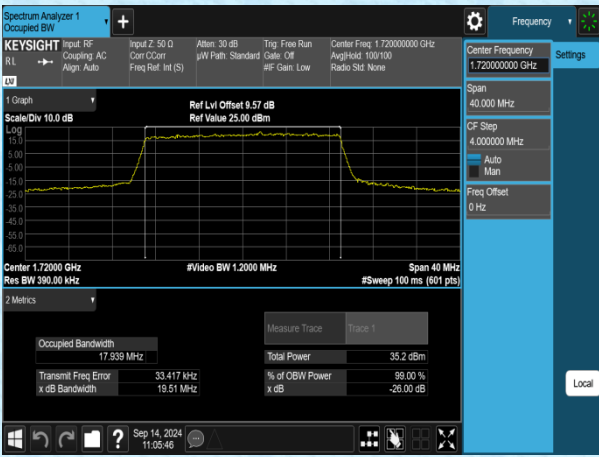

Band4-15MHz-QPSK-20025-75RB#0-PASS

Band4-15MHz-16QAM-20025-75RB#0-PASS

Band4-15MHz-QPSK-20175-75RB#0-PASS

Band4-15MHz-16QAM-20175-75RB#0-PASS

Band4-15MHz-QPSK-20325-75RB#0-PASS

Band4-15MHz-16QAM-20325-75RB#0-PASS