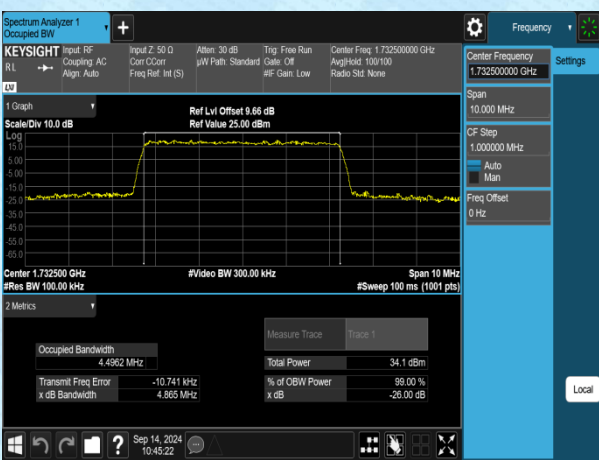

Band4-5MHz-QPSK-20175-25RB#0-PASS