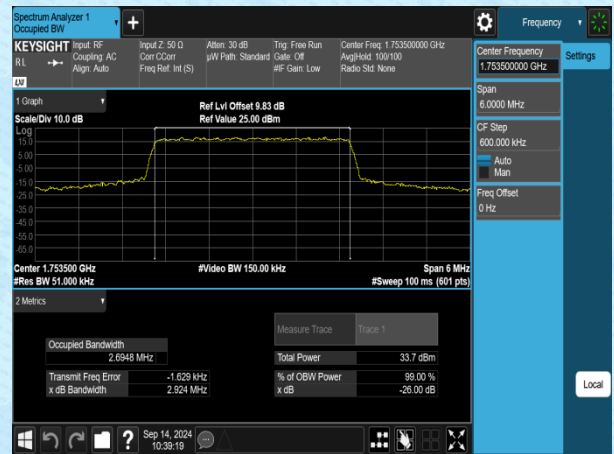

Band4	20MHz	16QAM	20175	100RB#0	17.901	19.63	PASS
Band4	20MHz	QPSK	20300	100RB#0	17.991	19.76	PASS
Band4	20MHz	16QAM	20300	100RB#0	17.955	19.60	PASS

Test Graphs

<p>Center Freq: 1.71070000 GHz #Video BW: 91.000 kHz #Sweep: 100 ms (601 pts)</p> <p>Occupied Bandwidth: 1.1006 MHz Total Power: 33.7 dBm Transmit Freq Error: -438 Hz % of OBW Power: 99.00 % x dB Bandwidth: 1.265 MHz x dB: -26.00 dB</p>	<p>Center Freq: 1.71070000 GHz #Video BW: 91.000 kHz #Sweep: 100 ms (601 pts)</p> <p>Occupied Bandwidth: 1.0884 MHz Total Power: 33.6 dBm Transmit Freq Error: -576 Hz % of OBW Power: 99.00 % x dB Bandwidth: 1.269 MHz x dB: -26.00 dB</p>
Band4-1.4MHz-QPSK-19957-6RB#0-PASS	Band4-1.4MHz-16QAM-19957-6RB#0-PASS
<p>Center Freq: 1.72525000 GHz #Video BW: 91.000 kHz #Sweep: 100 ms (601 pts)</p> <p>Occupied Bandwidth: 1.0997 MHz Total Power: 33.7 dBm Transmit Freq Error: -1.496 kHz % of OBW Power: 99.00 % x dB Bandwidth: 1.270 MHz x dB: -26.00 dB</p>	<p>Center Freq: 1.72525000 GHz #Video BW: 91.000 kHz #Sweep: 100 ms (601 pts)</p> <p>Occupied Bandwidth: 1.1124 MHz Total Power: 32.9 dBm Transmit Freq Error: -4.941 kHz % of OBW Power: 99.00 % x dB Bandwidth: 1.274 MHz x dB: -26.00 dB</p>
Band4-1.4MHz-QPSK-20175-6RB#0-PASS	Band4-1.4MHz-16QAM-20175-6RB#0-PASS
<p>Center Freq: 1.75430000 GHz #Video BW: 91.000 kHz #Sweep: 100 ms (601 pts)</p> <p>Occupied Bandwidth: 1.1044 MHz Total Power: 34.4 dBm Transmit Freq Error: -3.390 kHz % of OBW Power: 99.00 % x dB Bandwidth: 1.272 MHz x dB: -26.00 dB</p>	<p>Center Freq: 1.75430000 GHz #Video BW: 91.000 kHz #Sweep: 100 ms (601 pts)</p> <p>Occupied Bandwidth: 1.1080 MHz Total Power: 33.3 dBm Transmit Freq Error: -3.545 kHz % of OBW Power: 99.00 % x dB Bandwidth: 1.303 MHz x dB: -26.00 dB</p>
Band4-1.4MHz-QPSK-20393-6RB#0-PASS	Band4-1.4MHz-16QAM-20393-6RB#0-PASS