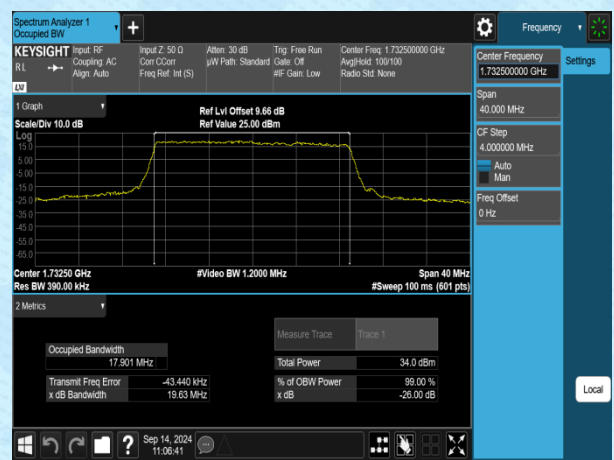

Band4-20MHz-16QAM-20175-100RB#0-PASS