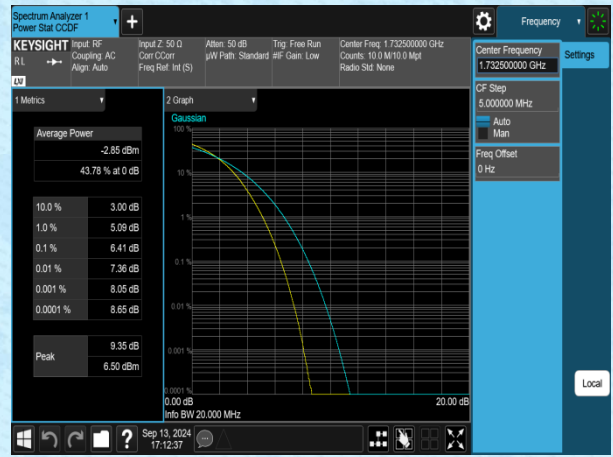

Band4-20MHz-16QAM-20175-100RB#0-PASS