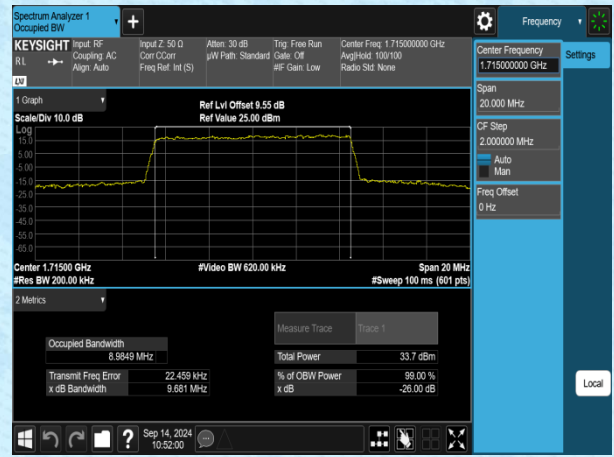

Band4-10MHz-16QAM-20000-50RB#0-PASS