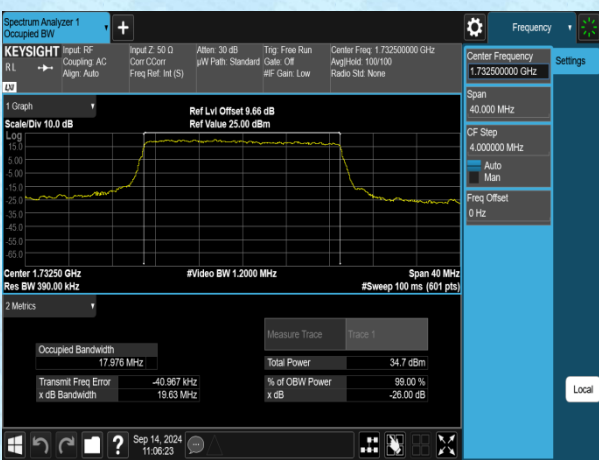

Band4-20MHz-QPSK-20175-100RB#0-PASS