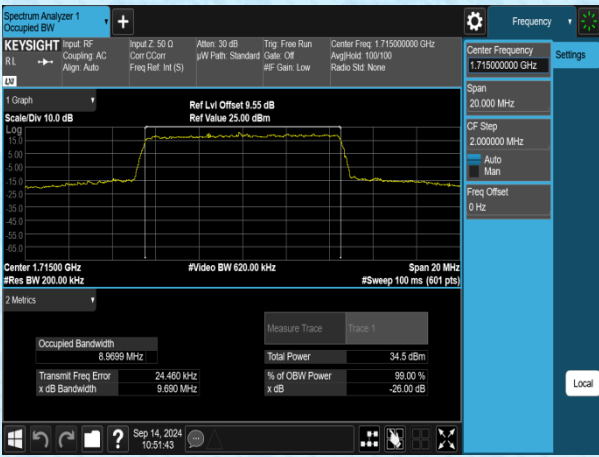

Band4-10MHz-QPSK-20000-50RB#0-PASS