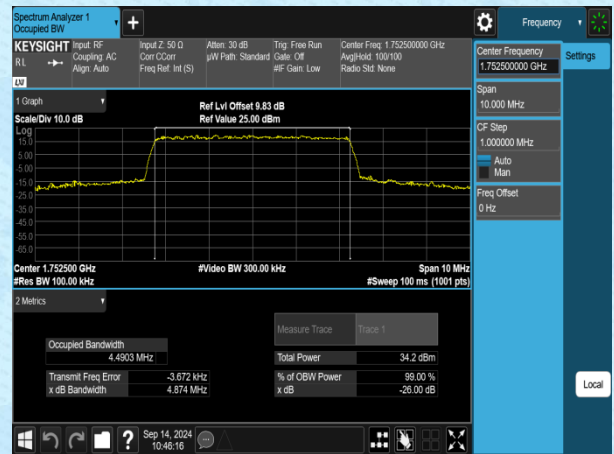

Band4-5MHz-16QAM-20375-25RB#0-PASS