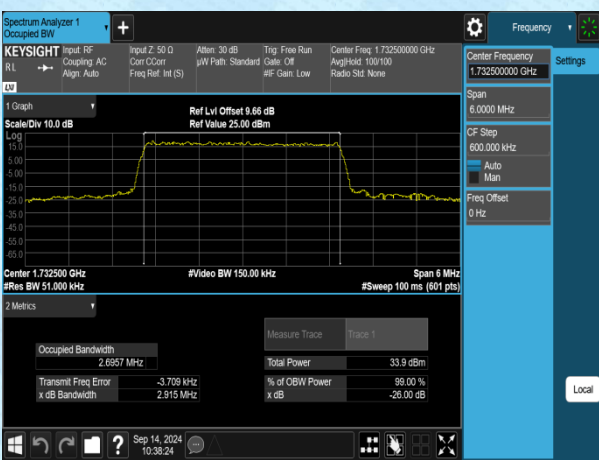

Band4	20MHz	16QAM	20175	100RB#0	17.901	19.63	PASS
Band4	20MHz	QPSK	20300	100RB#0	17.991	19.76	PASS
Band4	20MHz	16QAM	20300	100RB#0	17.955	19.60	PASS

Test Graphs

<p>Center Freq: 1.71070000 GHz #Video BW: 91.000 kHz #Sweep: 100 ms (601 pts)</p> <p>Occupied Bandwidth: 1.1006 MHz Total Power: 33.7 dBm Transmit Freq Error: -438 Hz % of OBW Power: 99.00 % x dB Bandwidth: 1.265 MHz x dB: -26.00 dB</p>	<p>Center Freq: 1.71070000 GHz #Video BW: 91.000 kHz #Sweep: 100 ms (601 pts)</p> <p>Occupied Bandwidth: 1.0884 MHz Total Power: 33.6 dBm Transmit Freq Error: -576 Hz % of OBW Power: 99.00 % x dB Bandwidth: 1.269 MHz x dB: -26.00 dB</p>
Band4-1.4MHz-QPSK-19957-6RB#0-PASS	Band4-1.4MHz-16QAM-19957-6RB#0-PASS
<p>Center Freq: 1.72525000 GHz #Video BW: 91.000 kHz #Sweep: 100 ms (601 pts)</p> <p>Occupied Bandwidth: 1.0997 MHz Total Power: 33.7 dBm Transmit Freq Error: -1.496 kHz % of OBW Power: 99.00 % x dB Bandwidth: 1.270 MHz x dB: -26.00 dB</p>	<p>Center Freq: 1.72525000 GHz #Video BW: 91.000 kHz #Sweep: 100 ms (601 pts)</p> <p>Occupied Bandwidth: 1.1124 MHz Total Power: 32.9 dBm Transmit Freq Error: -4.941 kHz % of OBW Power: 99.00 % x dB Bandwidth: 1.274 MHz x dB: -26.00 dB</p>
Band4-1.4MHz-QPSK-20175-6RB#0-PASS	Band4-1.4MHz-16QAM-20175-6RB#0-PASS
<p>Center Freq: 1.75430000 GHz #Video BW: 91.000 kHz #Sweep: 100 ms (601 pts)</p> <p>Occupied Bandwidth: 1.1044 MHz Total Power: 34.4 dBm Transmit Freq Error: -3.390 kHz % of OBW Power: 99.00 % x dB Bandwidth: 1.272 MHz x dB: -26.00 dB</p>	<p>Center Freq: 1.75430000 GHz #Video BW: 91.000 kHz #Sweep: 100 ms (601 pts)</p> <p>Occupied Bandwidth: 1.1080 MHz Total Power: 33.3 dBm Transmit Freq Error: -3.545 kHz % of OBW Power: 99.00 % x dB Bandwidth: 1.303 MHz x dB: -26.00 dB</p>
Band4-1.4MHz-QPSK-20393-6RB#0-PASS	Band4-1.4MHz-16QAM-20393-6RB#0-PASS